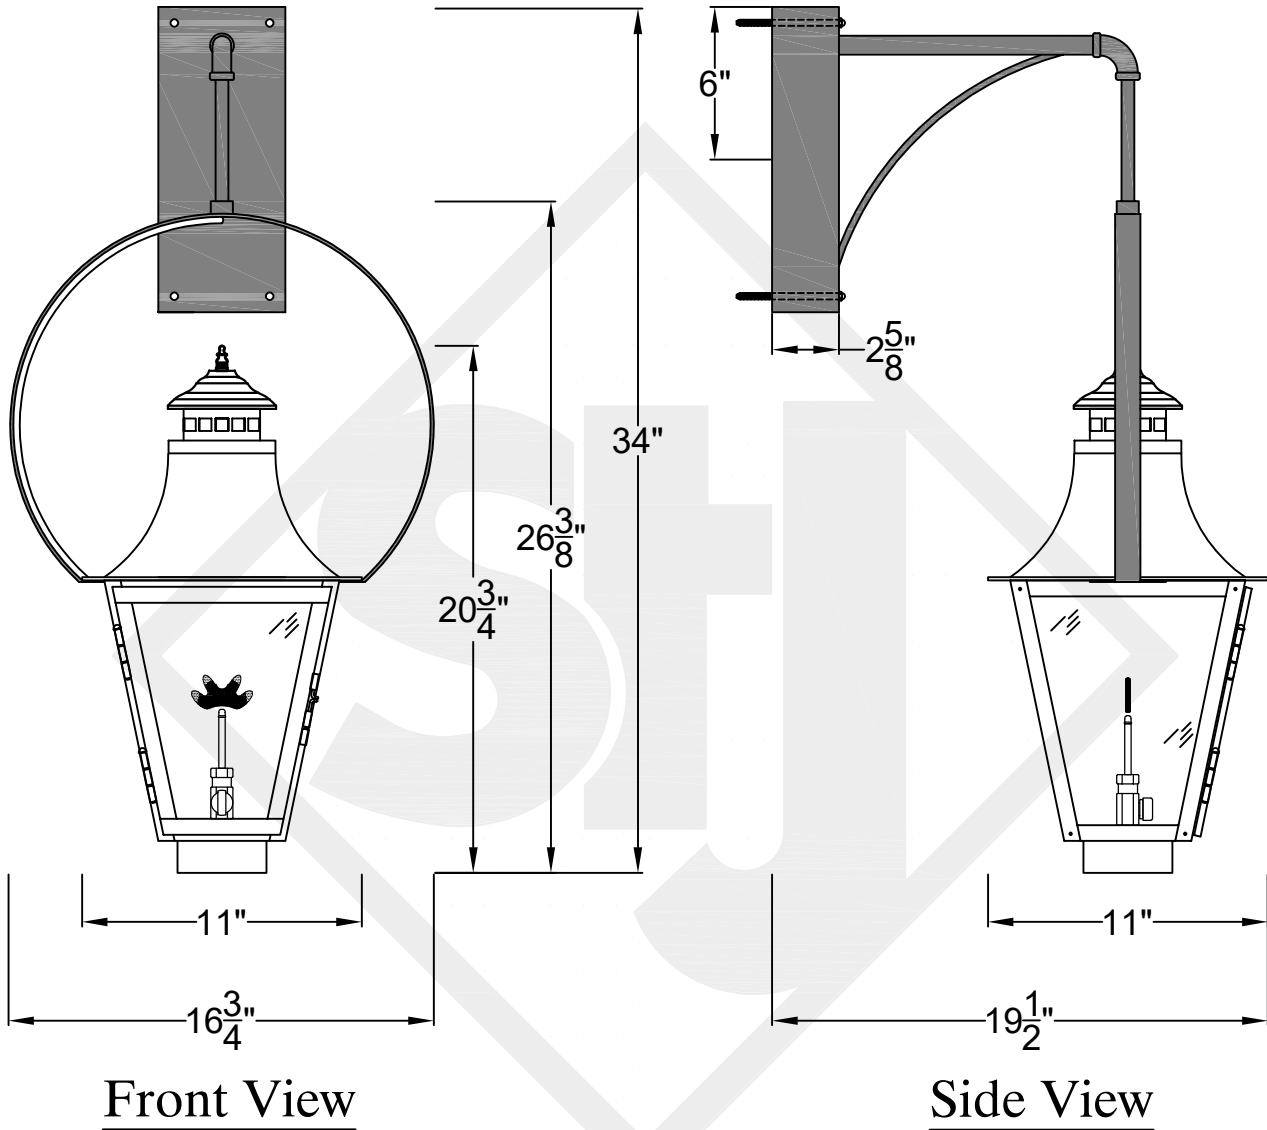

# MONTROSE MINI WALL MOUNT HALF YOKE

Shortest Height 26 <sup>1</sup>/<sub>4</sub>"

Front View

Side View

Backplate

**St. James  
LIGHTING**

SCALE: N.T.S.	DRAFT: Y. McCullough
FILE: MONMINI	APP'D: J. Ragan
JOB: X	DATE: 11/20/23

Lights are handcrafted.  
Dimensions may vary by 1/4"

**Mini not Available in Gas**

UL Certified  
Candelabra- Max 60 Watt Bulb  
Edison- Max 660 Watt Bulb

# MONTROSE SMALL WALL MOUNT HALF YOKE

Shortest Height 30  $\frac{1}{4}$ "

 <b>St. James LIGHTING</b>	
SCALE: N.T.S.	DRAFT: T. Herring
FILE: MONS	APP'D: J. Ragan
JOB: X	DATE: 8-7-2023

Lights are handcrafted.  
Dimensions may vary by 1/4"

# MONTROSE GRANDE WALL MOUNT HALF YOKE

Shortest Height 42"

Front View

Side View

Backplate

St. James  
LIGHTING

SCALE: N.T.S.	DRAFT: Y. McCullough
FILE: MONG	APP'D: J. Ragan
JOB: X	DATE: 11/20/23

Lights are handcrafted.  
Dimensions may vary by 1/4"