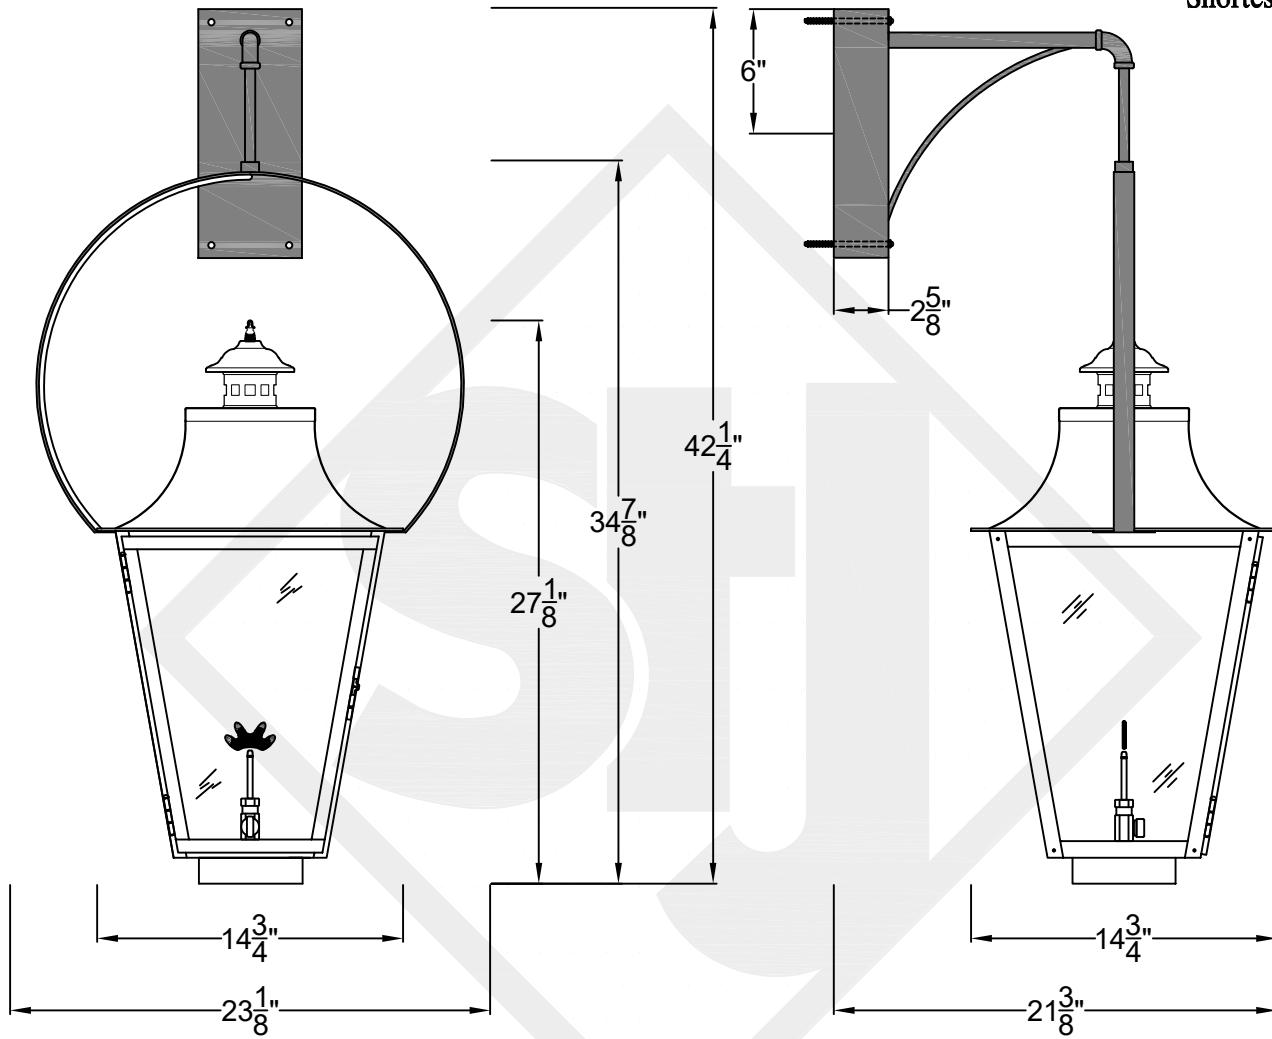

# MONTROSE MEDIUM WALL MOUNT HALF YOKE

Shortest Height 34 <sup>1</sup>/<sub>4</sub>"

Front View

Side View

Backplate

St. James  
LIGHTING

SCALE: N.T.S.	DRAFT: Y. McCullough
FILE: MONM	APP'D: J. Ragan
JOB: X	DATE: 11/20/23

# MONTROSE LARGE WALL MOUNT HALF YOKE

Available w/ Solid  
or Glass Top  
Shortest Height  $36\frac{3}{4}$ "

Front View

Side View

Backplate

**St. James  
LIGHTING**

SCALE: N.T.S.	DRAFT: T. Herring
FILE: MONL	APP'D: J. Ragan
JOB: X	DATE: 3-3-2023

# MONTROSE GRANDE WALL MOUNT HALF YOKE

Shortest Height 42"

Front View

Side View

Backplate

St. James  
LIGHTING

SCALE: N.T.S.	DRAFT: Y. McCullough
FILE: MONG	APP'D: J. Ragan
JOB: X	DATE: 11/20/23

Lights are handcrafted.  
Dimensions may vary by 1/4"