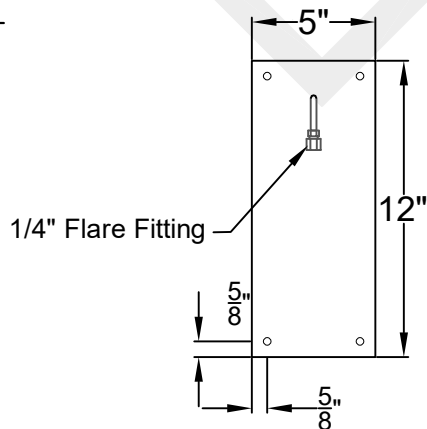

# MONTROSE SMALL WALL MOUNT HALF YOKE

Shortest Height 30  $\frac{1}{4}$ "

 <b>St. James LIGHTING</b>	
SCALE: N.T.S.	DRAFT: T. Herring
FILE: MONS	APP'D: J. Ragan
JOB: X	DATE: 8-7-2023

Lights are handcrafted.  
Dimensions may vary by 1/4"

# MONTROSE MEDIUM WALL MOUNT HALF YOKE

Shortest Height 34 <sup>1</sup>/<sub>4</sub>"

Front View

Side View

Backplate

St. James  
LIGHTING

SCALE: N.T.S.	DRAFT: Y. McCullough
FILE: MONM	APP'D: J. Ragan
JOB: X	DATE: 11/20/23