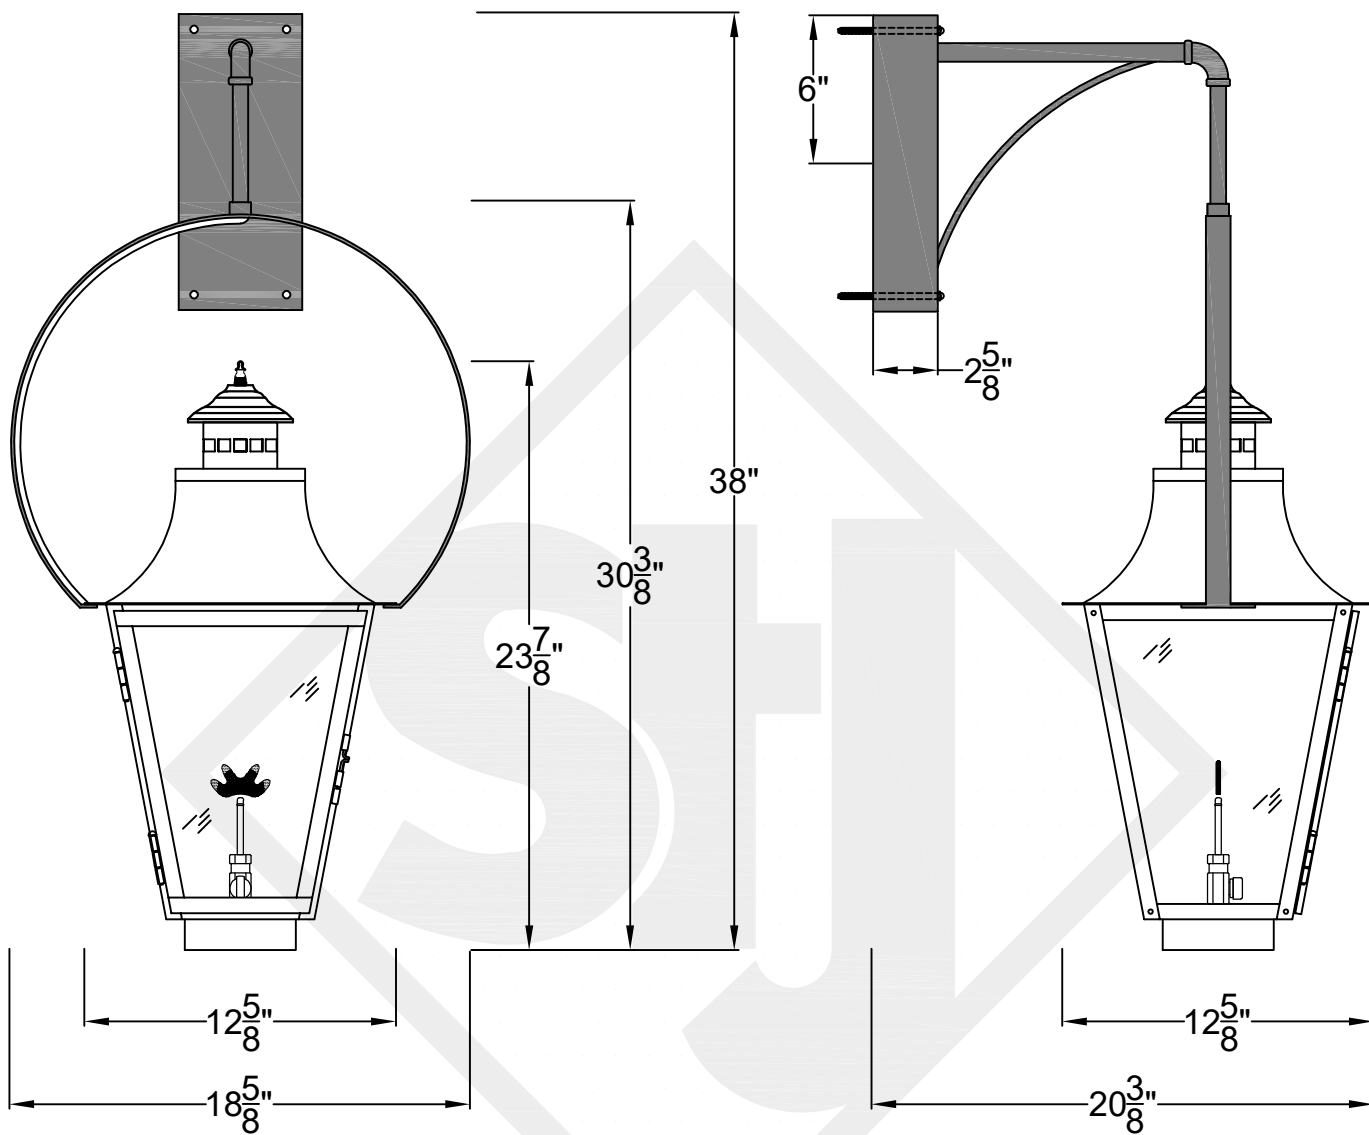

MONTROSE MEDIUM WALL MOUNT HALF YOKE

Shortest Height 34 ¹/₄"

Front View

Side View