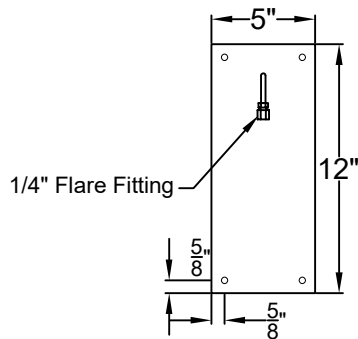

Lights are handcrafted.  
Dimensions may vary by 1/4"

B.T.U. Rating  
Natural Gas: 2730 B.T.U.  
Propane: 2080 B.T.U.

# MONTROSE LARGE WALL MOUNT HALF YOKE

Available w/ Solid  
or Glass Top  
Shortest Height  $36\frac{3}{4}$ "

Front View

Side View

Backplate

**St. James  
LIGHTING**

SCALE: N.T.S.	DRAFT: T. Herring
FILE: MONL	APP'D: J. Ragan
JOB: X	DATE: 3-3-2023