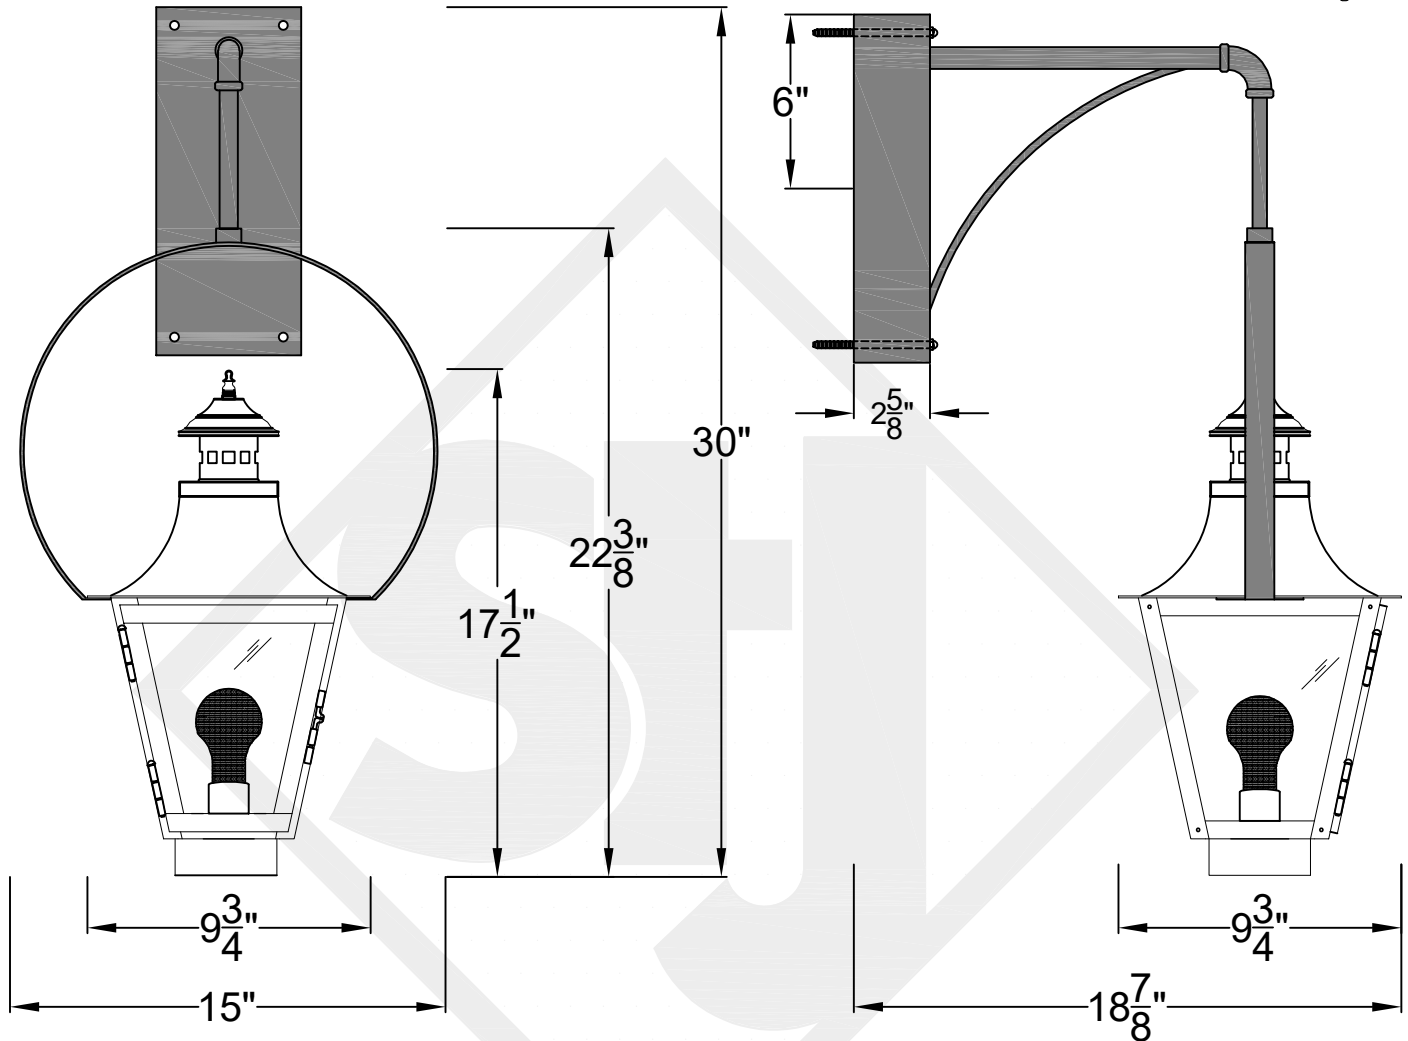

# MONTROSE MINI WALL MOUNT HALF YOKE

Shortest Height 26 <sup>1</sup>/<sub>4</sub>"

Front View

Side View

Backplate

**St. James  
LIGHTING**

SCALE: N.T.S.	DRAFT: Y. McCullough
FILE: MONMINI	APP'D: J. Ragan
JOB: X	DATE: 11/20/23

Lights are handcrafted.  
Dimensions may vary by 1/4"

**Mini not Available in Gas**

UL Certified  
Candelabra- Max 60 Watt Bulb  
Edison- Max 660 Watt Bulb

# MONTROSE SMALL WALL MOUNT HALF YOKE

Shortest Height 30  $\frac{1}{4}$ "

 <b>St. James LIGHTING</b>	
SCALE: N.T.S.	DRAFT: T. Herring
FILE: MONS	APP'D: J. Ragan
JOB: X	DATE: 8-7-2023

Lights are handcrafted.  
Dimensions may vary by 1/4"

# MONTROSE GRANDE WALL MOUNT HALF YOKE

Shortest Height 42"

Front View

Side View

Backplate

St. James  
LIGHTING

SCALE: N.T.S.	DRAFT: Y. McCullough
FILE: MONG	APP'D: J. Ragan
JOB: X	DATE: 11/20/23

Lights are handcrafted.  
Dimensions may vary by 1/4"