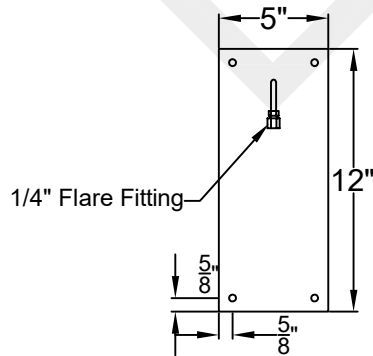

# MONTROSE LARGE WALL MOUNT HALF YOKE

Available w/ Solid  
or Glass Top  
Shortest Height  $36\frac{3}{4}$ "

Front View

Side View

Backplate

**St. James  
LIGHTING**

SCALE: N.T.S.	DRAFT: T. Herring
FILE: MONL	APP'D: J. Ragan
JOB: X	DATE: 3-3-2023

Lights are handcrafted.  
Dimensions may vary by 1/4"

B.T.U. Rating  
Natural Gas: 2730 B.T.U.  
Propane: 2080 B.T.U.

# MONTROSE GRANDE WALL MOUNT HALF YOKE

Shortest Height 42"

Front View

Side View

Backplate

St. James  
LIGHTING

SCALE: N.T.S.	DRAFT: Y. McCullough
FILE: MONG	APP'D: J. Ragan
JOB: X	DATE: 11/20/23

Lights are handcrafted.  
Dimensions may vary by 1/4"