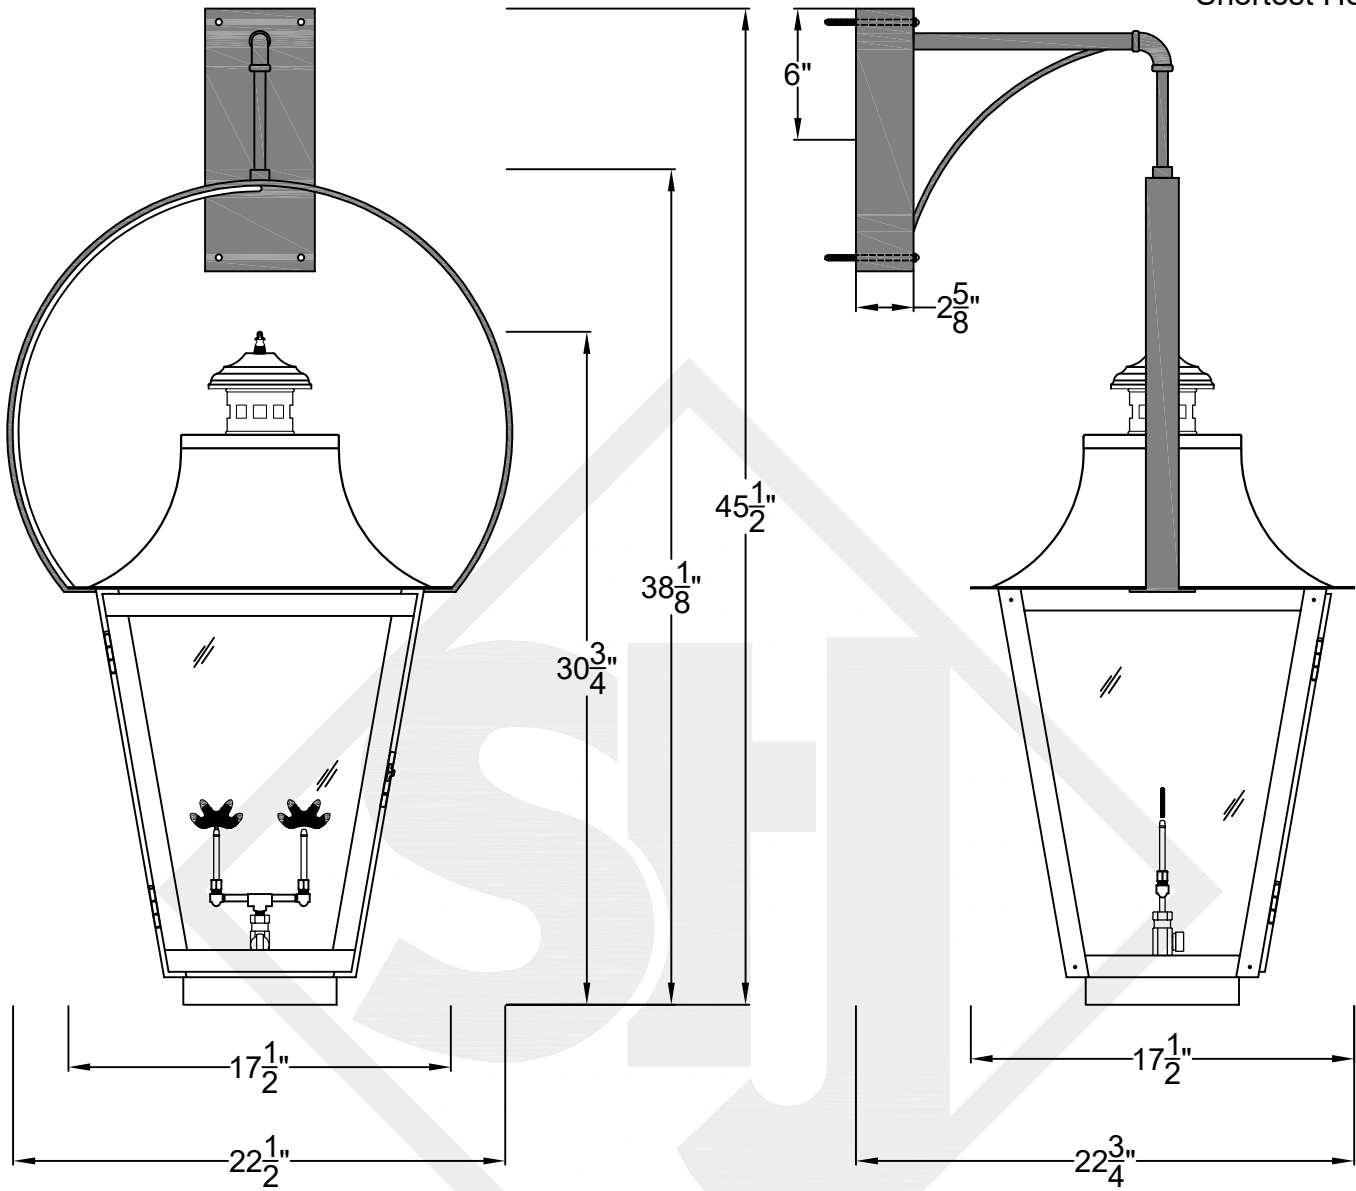

# MONTROSE LARGE WALL MOUNT HALF YOKE

Available w/ Solid  
or Glass Top  
Shortest Height  $36\frac{3}{4}$ "

Front View

Side View

Backplate

**St. James  
LIGHTING**

SCALE: N.T.S.	DRAFT: T. Herring
FILE: MONL	APP'D: J. Ragan
JOB: X	DATE: 3-3-2023

# MONTROSE GRANDE WALL MOUNT HALF YOKE

Shortest Height 42"

Front View

Side View

Backplate

St. James  
LIGHTING

SCALE: N.T.S.	DRAFT: Y. McCullough
FILE: MONG	APP'D: J. Ragan
JOB: X	DATE: 11/20/23

Lights are handcrafted.  
Dimensions may vary by 1/4"