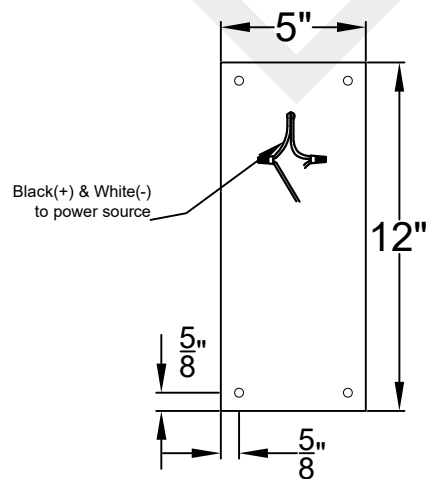

# MONTROSE MINI WALL MOUNT HALF YOKE

Shortest Height 26 <sup>1</sup>/<sub>4</sub>"

Front View

Side View

Backplate

**St. James  
LIGHTING**

SCALE: N.T.S.	DRAFT: Y. McCullough
FILE: MONMINI	APP'D: J. Ragan
JOB: X	DATE: 11/20/23

Lights are handcrafted.  
Dimensions may vary by 1/4"

**Mini not Available in Gas**

UL Certified  
Candelabra- Max 60 Watt Bulb  
Edison- Max 660 Watt Bulb

# MONTROSE GRANDE WALL MOUNT HALF YOKE

Shortest Height 42"

Front View

Side View

Backplate

St. James  
LIGHTING

SCALE: N.T.S.	DRAFT: Y. McCullough
FILE: MONG	APP'D: J. Ragan
JOB: X	DATE: 11/20/23

Lights are handcrafted.  
Dimensions may vary by 1/4"