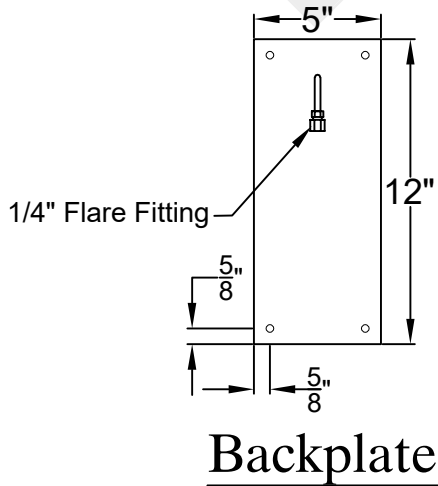

MONTROSE SMALL WALL MOUNT HALF YOKE

Shortest Height 30 $\frac{1}{4}$ "

St. James LIGHTING	
SCALE: N.T.S.	DRAFT: T. Herring
FILE: MONS	APP'D: J. Ragan
JOB: X	DATE: 8-7-2023

Lights are handcrafted.
Dimensions may vary by 1/4"

B.T.U. Rating
Natural Gas: 2730 B.T.U.
Propane: 2080 B.T.U.