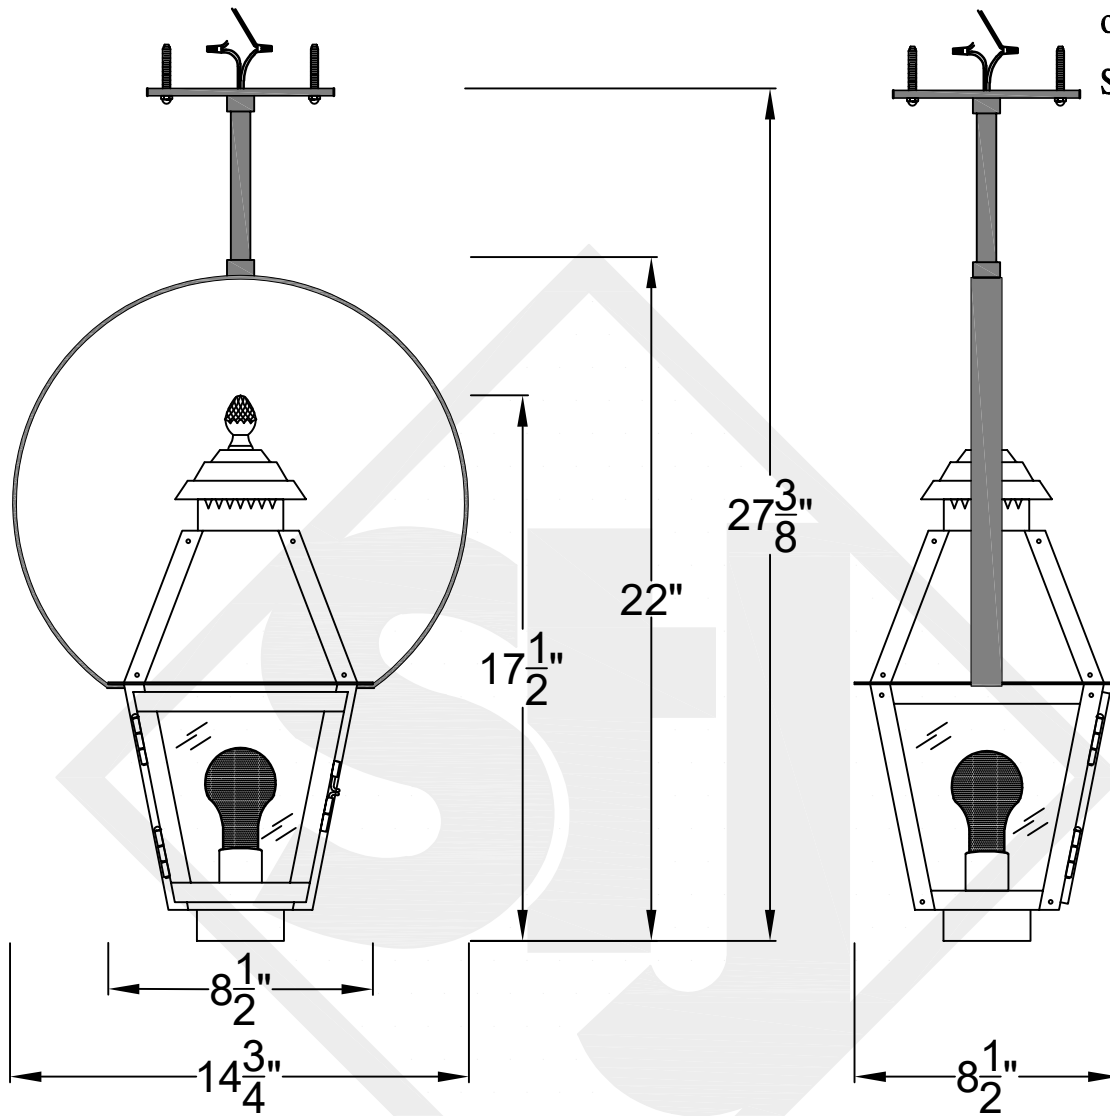

NATCHEZ MINI CEILING MOUNT HALF YOKE

Available w/ Solid
or Glass Top
Shortest Height $23\frac{5}{8}"$

Front View

Side View

Ceiling Mount

St. James
LIGHTING

SCALE: N.T.S.	DRAFT: Y. McCullough
FILE: NATMINI	APP'D: J. Ragan
JOB: X	DATE: 11/20/23

Lights are handcrafted.
Dimensions may vary by 1/4"

UL Certified
Candelabra- Max 60 Watt Bulb
Edison- Max 660 Watt Bulb

Mini not available in gas

NATCHEZ SMALL CEILING MOUNT HALF YOKE

Available w/ Solid
or Glass Top
Shortest Height 29 ³/₄"

St. James
LIGHTING

SCALE: N.T.S.	DRAFT: T. Herring
FILE: NATS	APP'D: J. Ragan
JOB: X	DATE: 8-17-2023

Lights are handcrafted.
Dimensions may vary by 1/4"

B.T.U. Rating
Natural Gas: 2730 B.T.U.
Propane: 2080 B.T.U.

NATCHEZ MEDIUM CEILING MOUNT HALF YOKE

Available w/ Solid
or Glass Top

Shortest Height $34\frac{3}{8}$ "

Front View

Side View

Ceiling Mount

St. James
LIGHTING

SCALE: N.T.S.	DRAFT: Y. McCullough
FILE: NATM	APP'D: J. Ragan
JOB: X	DATE: 11/20/23