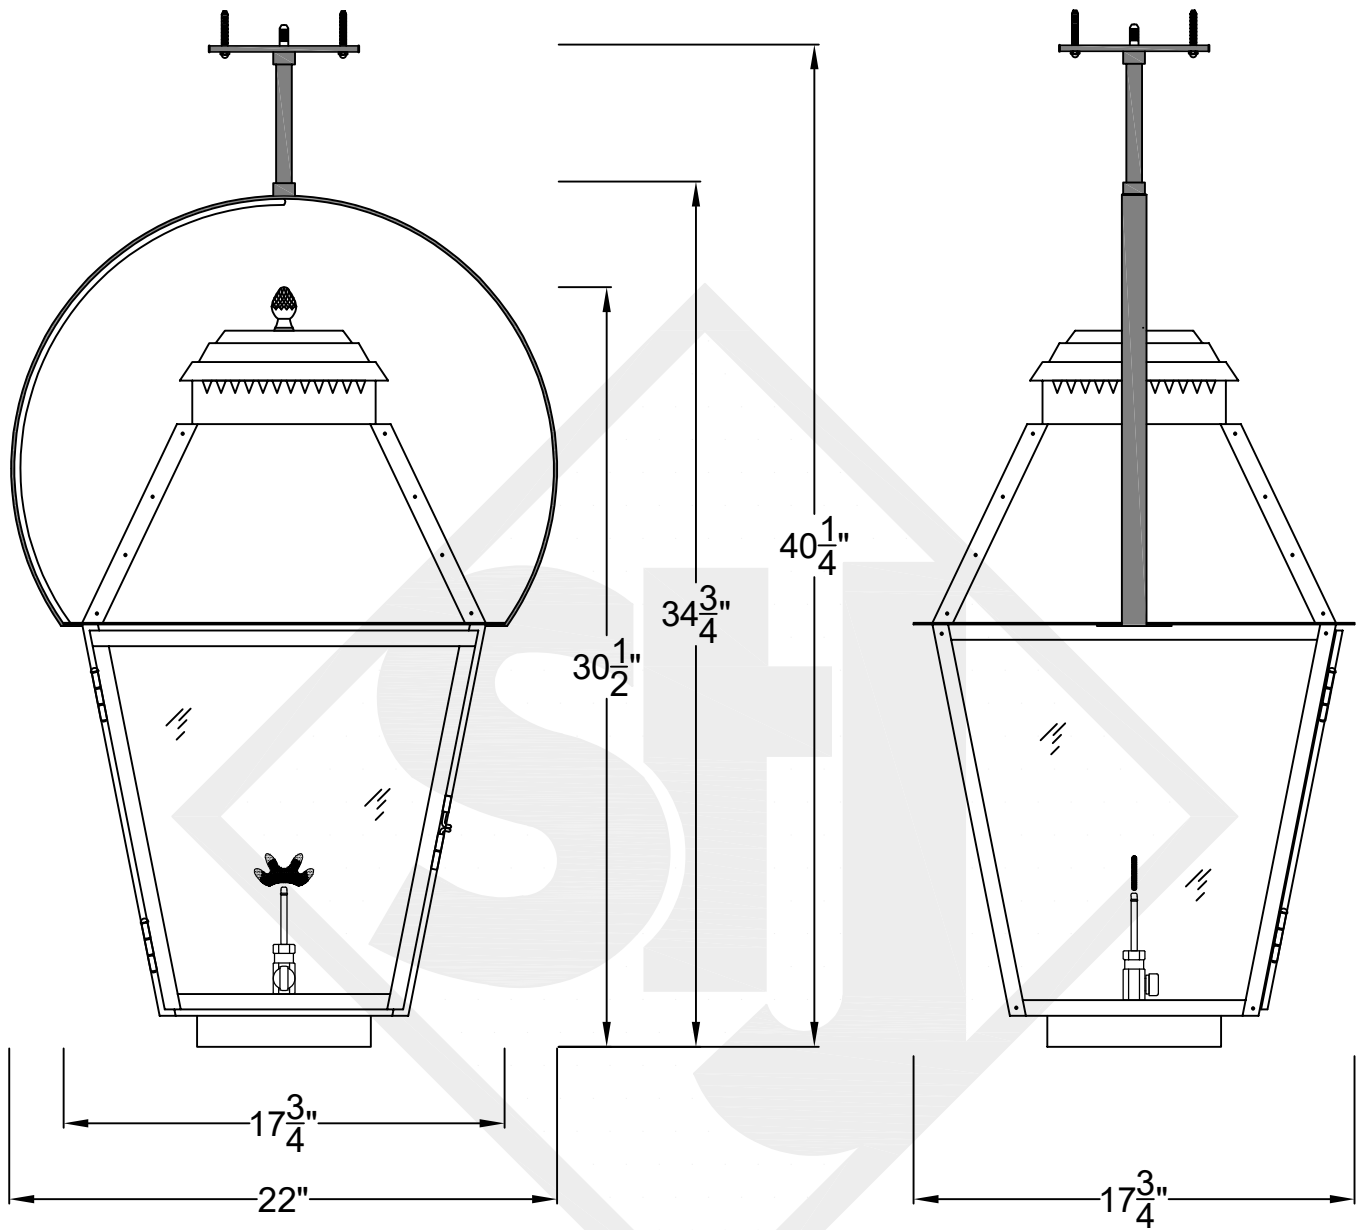

NATCHEZ MINI CEILING MOUNT HALF YOKE

Available w/ Solid
or Glass Top
Shortest Height $23\frac{5}{8}"$

Front View

Side View

Ceiling Mount

St. James
LIGHTING

SCALE: N.T.S.	DRAFT: Y. McCullough
FILE: NATMINI	APP'D: J. Ragan
JOB: X	DATE: 11/20/23

Lights are handcrafted.
Dimensions may vary by 1/4"

UL Certified
Candelabra- Max 60 Watt Bulb
Edison- Max 660 Watt Bulb

Mini not available in gas

NATCHEZ SMALL CEILING MOUNT HALF YOKE

Available w/ Solid
or Glass Top
Shortest Height 29 ³/₄"

NATCHEZ MEDIUM CEILING MOUNT HALF YOKE

Available w/ Solid
or Glass Top

Shortest Height $34\frac{3}{8}$ "

Front View

Side View

Ceiling Mount

St. James
LIGHTING

SCALE: N.T.S.	DRAFT: Y. McCullough
FILE: NATM	APP'D: J. Ragan
JOB: X	DATE: 11/20/23

Front View

Side View

Ceiling Mount

St. James
LIGHTING

SCALE: N.T.S.	DRAFT: Y. McCullough
FILE: NATL	APP'D: J. Ragan
JOB: X	DATE: 11/20/23

Lights are handcrafted.
Dimensions may vary by 1/4"

B.T.U. Rating
Natural Gas: 5460 B.T.U.
Propane: 4160 B.T.U.