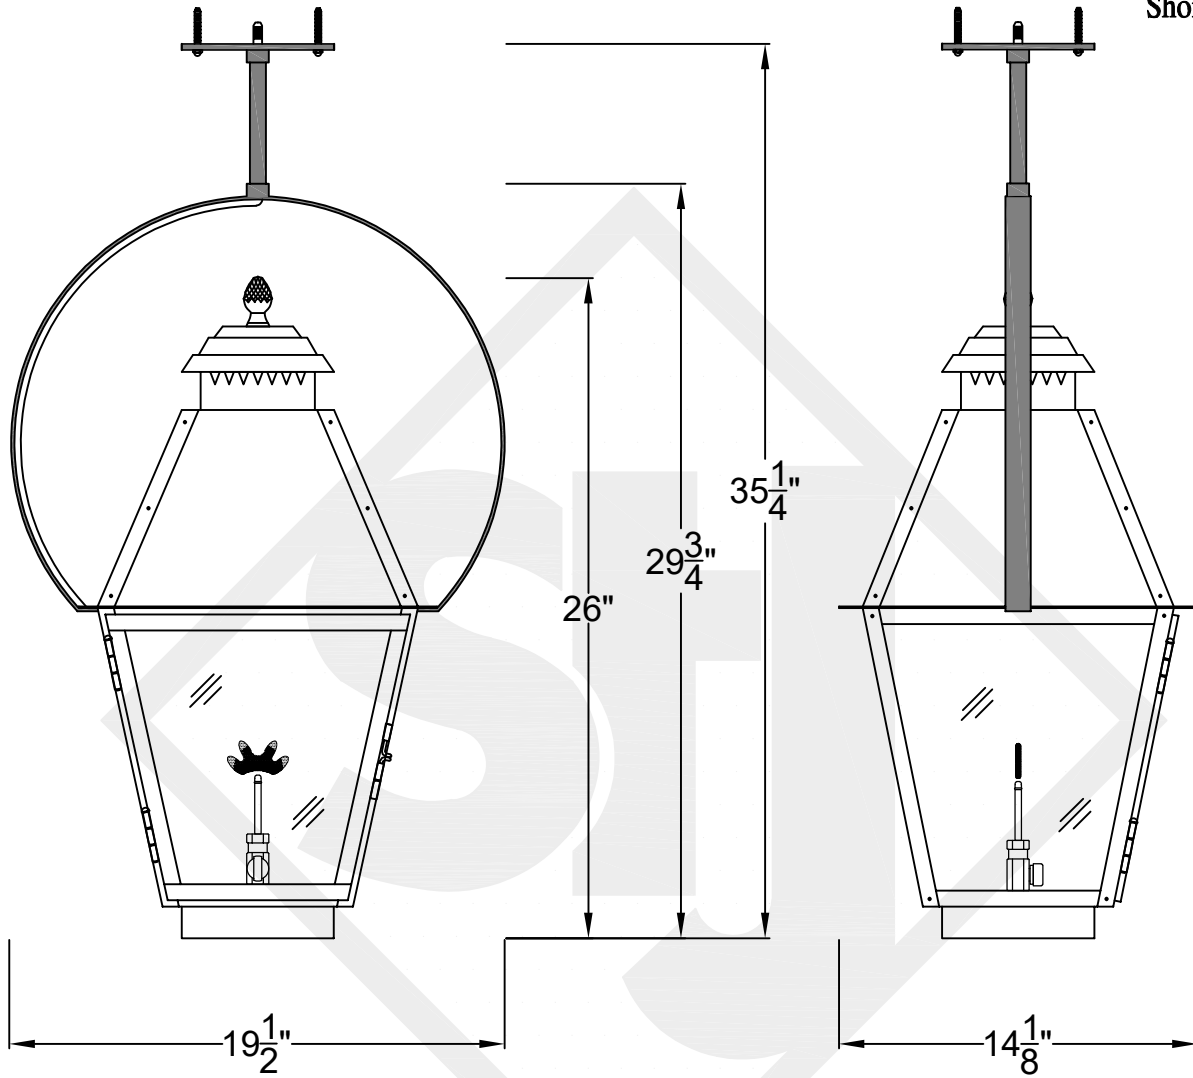

NATCHEZ MINI CEILING MOUNT HALF YOKE

Available w/ Solid
or Glass Top
Shortest Height $23\frac{5}{8}"$

Front View

Side View

Ceiling Mount

St. James
LIGHTING

SCALE: N.T.S.	DRAFT: Y. McCullough
FILE: NATMINI	APP'D: J. Ragan
JOB: X	DATE: 11/20/23

Lights are handcrafted.
Dimensions may vary by 1/4"

UL Certified
Candelabra- Max 60 Watt Bulb
Edison- Max 660 Watt Bulb

Mini not available in gas

NATCHEZ SMALL CEILING MOUNT HALF YOKE

Available w/ Solid
or Glass Top
Shortest Height 29 ³/₄"

St. James
LIGHTING

SCALE: N.T.S.	DRAFT: T. Herring
FILE: NATS	APP'D: J. Ragan
JOB: X	DATE: 8-17-2023

Lights are handcrafted.
Dimensions may vary by 1/4"

B.T.U. Rating
Natural Gas: 2730 B.T.U.
Propane: 2080 B.T.U.

NATCHEZ MEDIUM CEILING MOUNT HALF YOKE

Available w/ Solid
or Glass Top

Shortest Height $34\frac{3}{8}$ "

Front View

Side View

Ceiling Mount

St. James
LIGHTING

SCALE: N.T.S.	DRAFT: Y. McCullough
FILE: NATM	APP'D: J. Ragan
JOB: X	DATE: 11/20/23