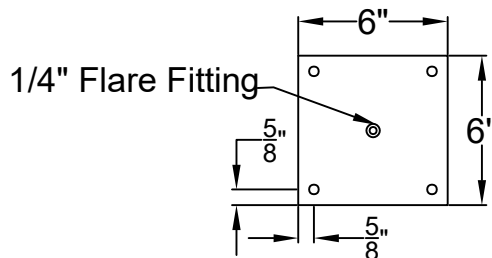

NATCHEZ MEDIUM CEILING MOUNT HALF YOKE

Available w/ Solid
or Glass Top

Shortest Height $34\frac{3}{8}$ "

Front View

Side View

Ceiling Mount

St. James
LIGHTING

SCALE: N.T.S.	DRAFT: Y. McCullough
FILE: NATM	APP'D: J. Ragan
JOB: X	DATE: 11/20/23

Lights are handcrafted.
Dimensions may vary by 1/4"

B.T.U. Rating
Natural Gas: 2730 B.T.U.
Propane: 2080 B.T.U.

NATCHEZ LARGE CEILING MOUNT HALF YOKE

Available w/ Solid
or Glass Top

Shortest Height $38\frac{3}{4}$ "

Front View

Side View

Ceiling Mount

St. James
LIGHTING

SCALE: N.T.S.	DRAFT: Y. McCullough
FILE: NATL	APP'D: J. Ragan
JOB: X	DATE: 11/20/23

Lights are handcrafted.
Dimensions may vary by 1/4"

B.T.U. Rating
Natural Gas: 5460 B.T.U.
Propane: 4160 B.T.U.