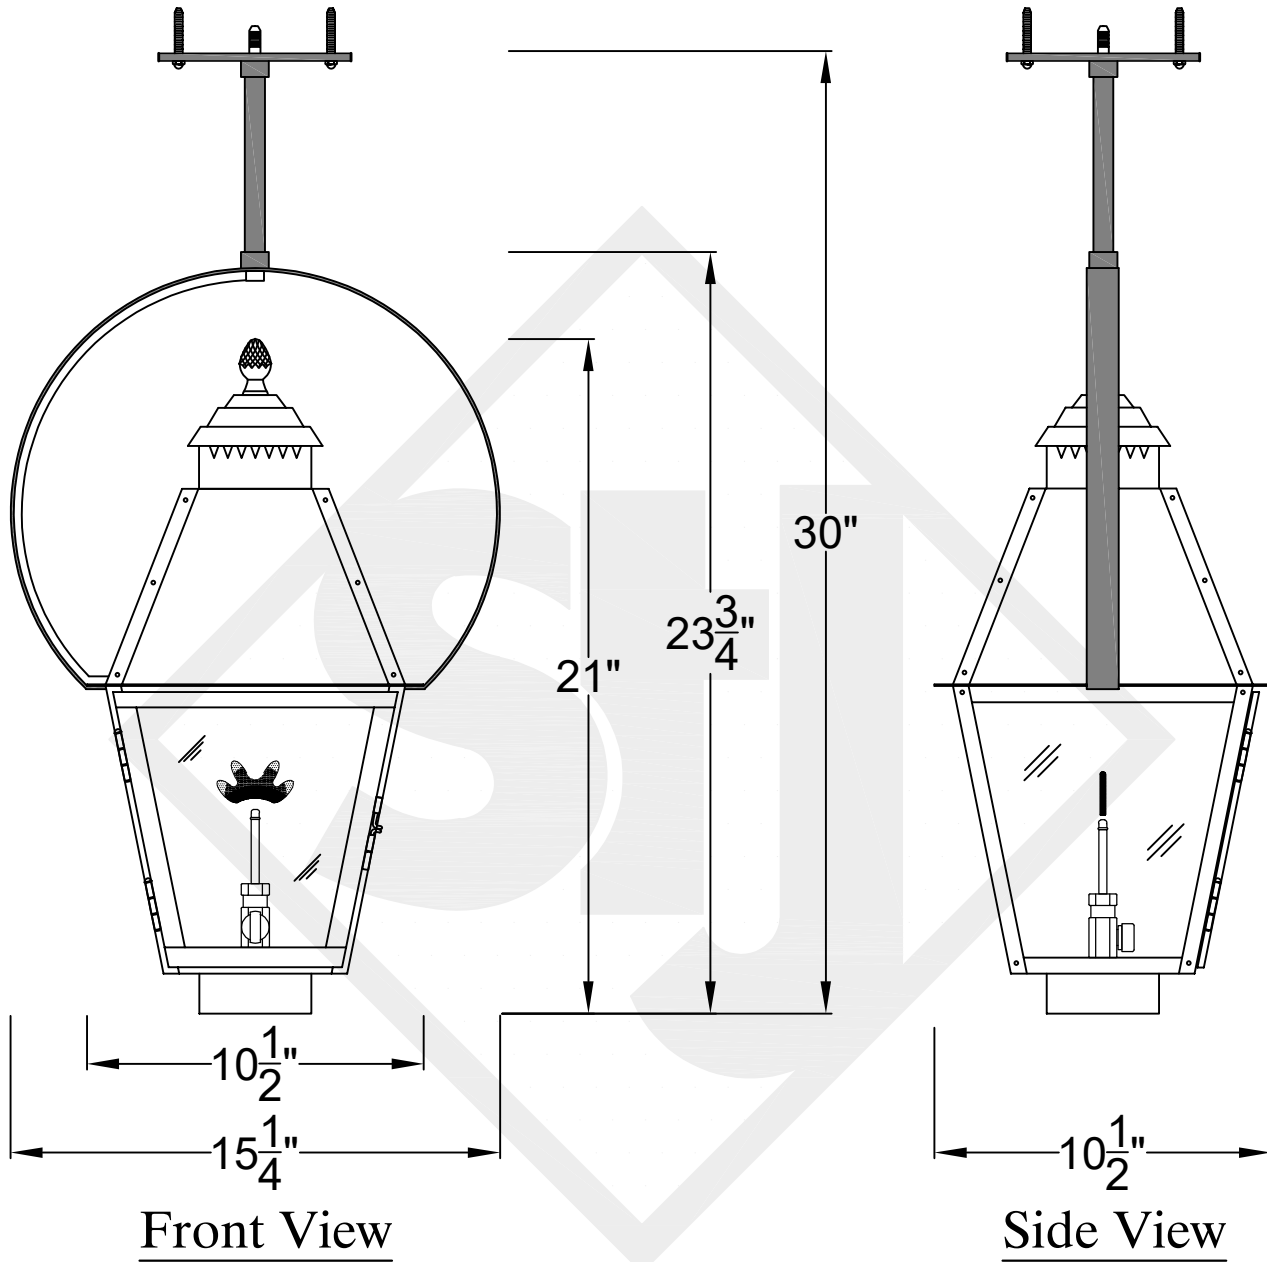

NATCHEZ MINI CEILING MOUNT HALF YOKE

Available w/ Solid
or Glass Top
Shortest Height $23\frac{5}{8}"$

Front View

Side View

Ceiling Mount

St. James
LIGHTING

SCALE: N.T.S.	DRAFT: Y. McCullough
FILE: NATMINI	APP'D: J. Ragan
JOB: X	DATE: 11/20/23

Lights are handcrafted.
Dimensions may vary by 1/4"

UL Certified
Candelabra- Max 60 Watt Bulb
Edison- Max 660 Watt Bulb

Mini not available in gas

NATCHEZ SMALL CEILING MOUNT HALF YOKE

Available w/ Solid
or Glass Top
Shortest Height 29 ³/₄"

NATCHEZ MEDIUM CEILING MOUNT HALF YOKE

Available w/ Solid
or Glass Top

Shortest Height $34\frac{3}{8}$ "

Front View

Side View

Ceiling Mount

St. James
LIGHTING

SCALE: N.T.S.	DRAFT: Y. McCullough
FILE: NATM	APP'D: J. Ragan
JOB: X	DATE: 11/20/23

Front View

Side View

Ceiling Mount

St. James
LIGHTING

SCALE: N.T.S.	DRAFT: Y. McCullough
FILE: NATL	APP'D: J. Ragan
JOB: X	DATE: 11/20/23

Lights are handcrafted.
Dimensions may vary by 1/4"

B.T.U. Rating
Natural Gas: 5460 B.T.U.
Propane: 4160 B.T.U.