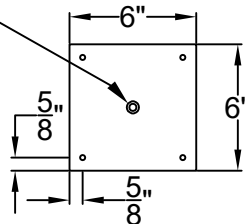

Front View

Side View

Ceiling Mount

St. James
LIGHTING

SCALE: N.T.S.	DRAFT: Y. McCullough
FILE: NATL	APP'D: J. Ragan
JOB: X	DATE: 11/20/23

Lights are handcrafted.
Dimensions may vary by 1/4"

B.T.U. Rating
Natural Gas: 5460 B.T.U.
Propane: 4160 B.T.U.

NATCHEZ GRANDE CEILING MOUNT HALF YOKE

Available w/ Solid
or Glass Top
Shortest Height 42 1/2"

Front View

Side View

1/4" Flare Fitting

Ceiling Mount

St. James
LIGHTING

SCALE: N.T.S.	DRAFT: Y. McCullough
FILE: NATG	APP'D: J. Ragan
JOB: X	DATE: 11/20/23