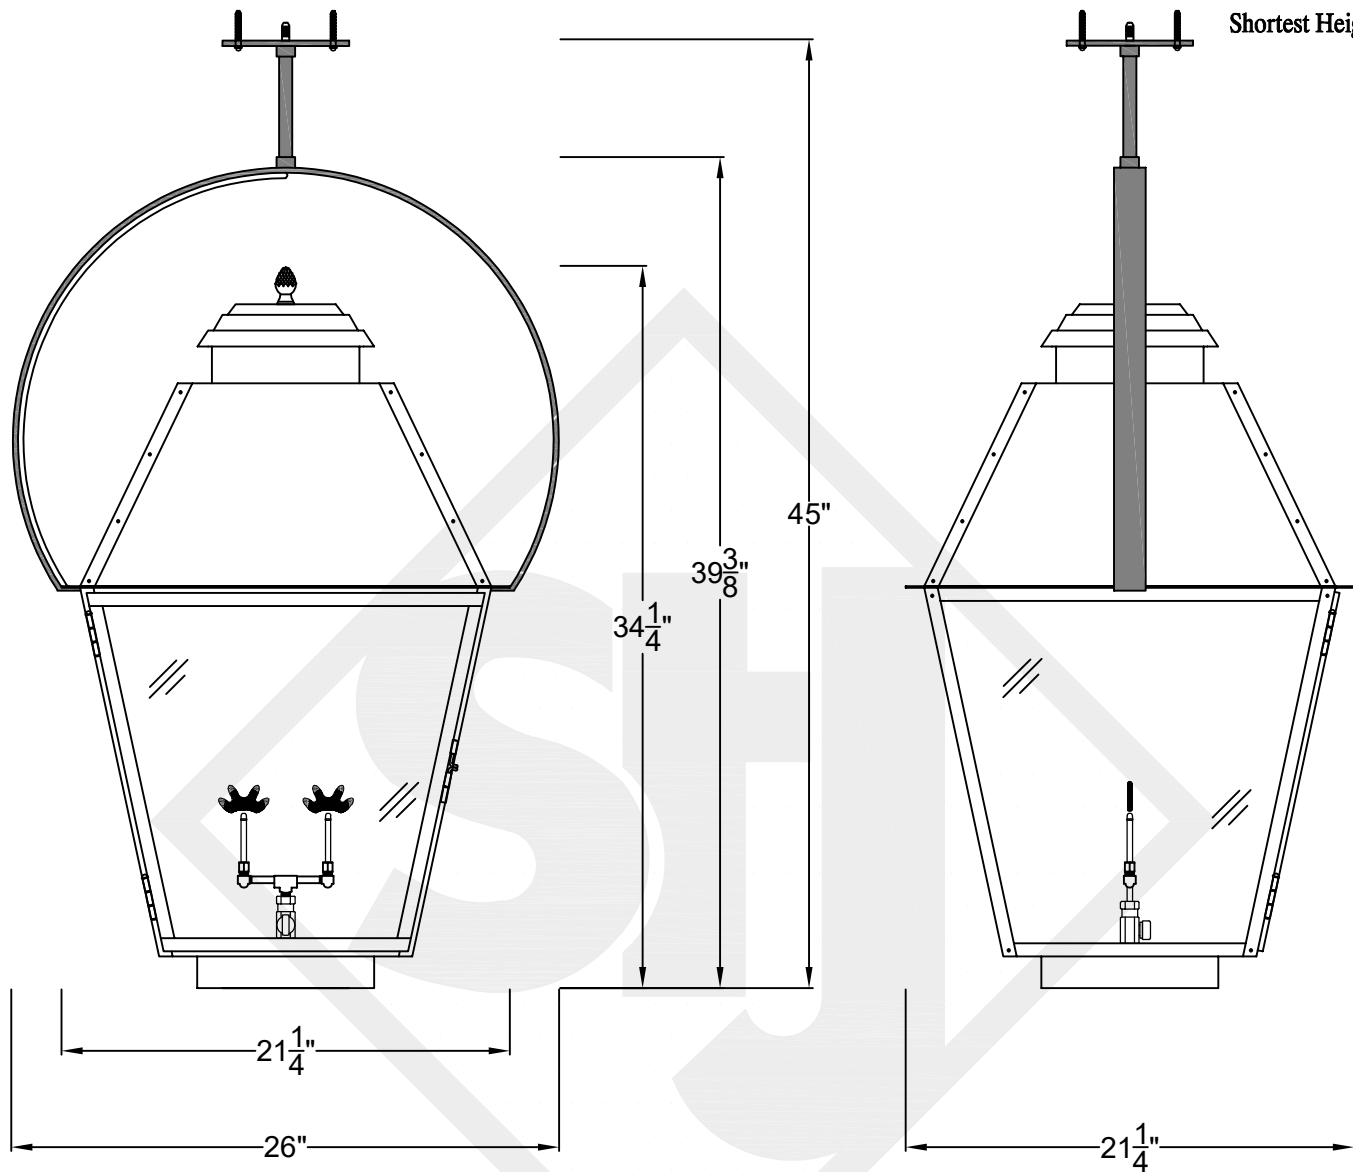

NATCHEZ MINI CEILING MOUNT HALF YOKE

Available w/ Solid
or Glass Top
Shortest Height $23\frac{5}{8}"$

Front View

Side View

Ceiling Mount

St. James
LIGHTING

SCALE: N.T.S.	DRAFT: Y. McCullough
FILE: NATMINI	APP'D: J. Ragan
JOB: X	DATE: 11/20/23

NATCHEZ MEDIUM CEILING MOUNT HALF YOKE

Available w/ Solid
or Glass Top

Shortest Height $34\frac{3}{8}$ "

Front View

Side View

Ceiling Mount

St. James
LIGHTING

SCALE: N.T.S.	DRAFT: Y. McCullough
FILE: NATM	APP'D: J. Ragan
JOB: X	DATE: 11/20/23

Front View

Side View

Ceiling Mount

St. James
LIGHTING

SCALE: N.T.S.	DRAFT: Y. McCullough
FILE: NATL	APP'D: J. Ragan
JOB: X	DATE: 11/20/23

Lights are handcrafted.
Dimensions may vary by 1/4"

B.T.U. Rating
Natural Gas: 5460 B.T.U.
Propane: 4160 B.T.U.

NATCHEZ GRANDE CEILING MOUNT HALF YOKE

Available w/ Solid
or Glass Top
Shortest Height 42 1/2"

Front View

Side View

1/4" Flare Fitting

Ceiling Mount

St. James
LIGHTING

SCALE: N.T.S.	DRAFT: Y. McCullough
FILE: NATG	APP'D: J. Ragan
JOB: X	DATE: 11/20/23