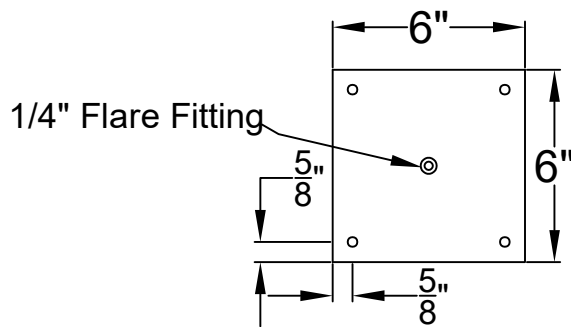

NATCHEZ MINI CEILING MOUNT HALF YOKE

Available w/ Solid
or Glass Top
Shortest Height $23\frac{5}{8}"$

Front View

Side View

Ceiling Mount

St. James
LIGHTING

SCALE: N.T.S.	DRAFT: Y. McCullough
FILE: NATMINI	APP'D: J. Ragan
JOB: X	DATE: 11/20/23

Lights are handcrafted.
Dimensions may vary by 1/4"

UL Certified
Candelabra- Max 60 Watt Bulb
Edison- Max 660 Watt Bulb

Mini not available in gas

NATCHEZ SMALL CEILING MOUNT HALF YOKE

Available w/ Solid
or Glass Top
Shortest Height 29 ³/₄"

Front View

Side View

Ceiling Mount

St. James
LIGHTING

SCALE: N.T.S.	DRAFT: Y. McCullough
FILE: NATL	APP'D: J. Ragan
JOB: X	DATE: 11/20/23

Lights are handcrafted.
Dimensions may vary by 1/4"

B.T.U. Rating
Natural Gas: 5460 B.T.U.
Propane: 4160 B.T.U.