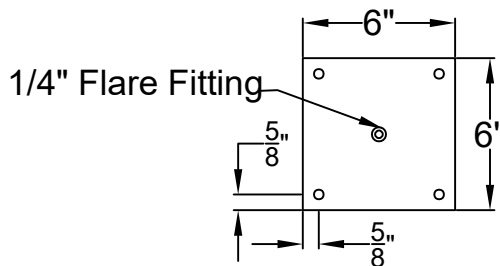

NATCHEZ MEDIUM CEILING MOUNT HALF YOKE

Available w/ Solid
or Glass Top

Shortest Height $34\frac{3}{8}$ "

Front View

Side View

Ceiling Mount

St. James
LIGHTING

SCALE: N.T.S.	DRAFT: Y. McCullough
FILE: NATM	APP'D: J. Ragan
JOB: X	DATE: 11/20/23