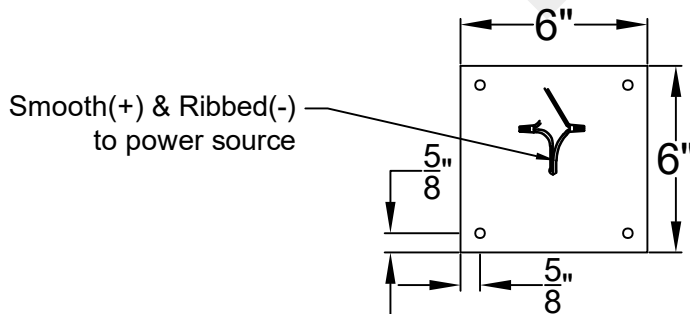

NATCHEZ MINI CEILING MOUNT HALF YOKE

Available w/ Solid
or Glass Top
Shortest Height $23\frac{5}{8}"$

Front View

Side View

Ceiling Mount

St. James
LIGHTING

SCALE: N.T.S.	DRAFT: Y. McCullough
FILE: NATMINI	APP'D: J. Ragan
JOB: X	DATE: 11/20/23

Lights are handcrafted.
Dimensions may vary by 1/4"

UL Certified
Candelabra- Max 60 Watt Bulb
Edison- Max 660 Watt Bulb

Mini not available in gas

NATCHEZ SMALL CEILING MOUNT HALF YOKE

Available w/ Solid
or Glass Top
Shortest Height 29 ³/₄"