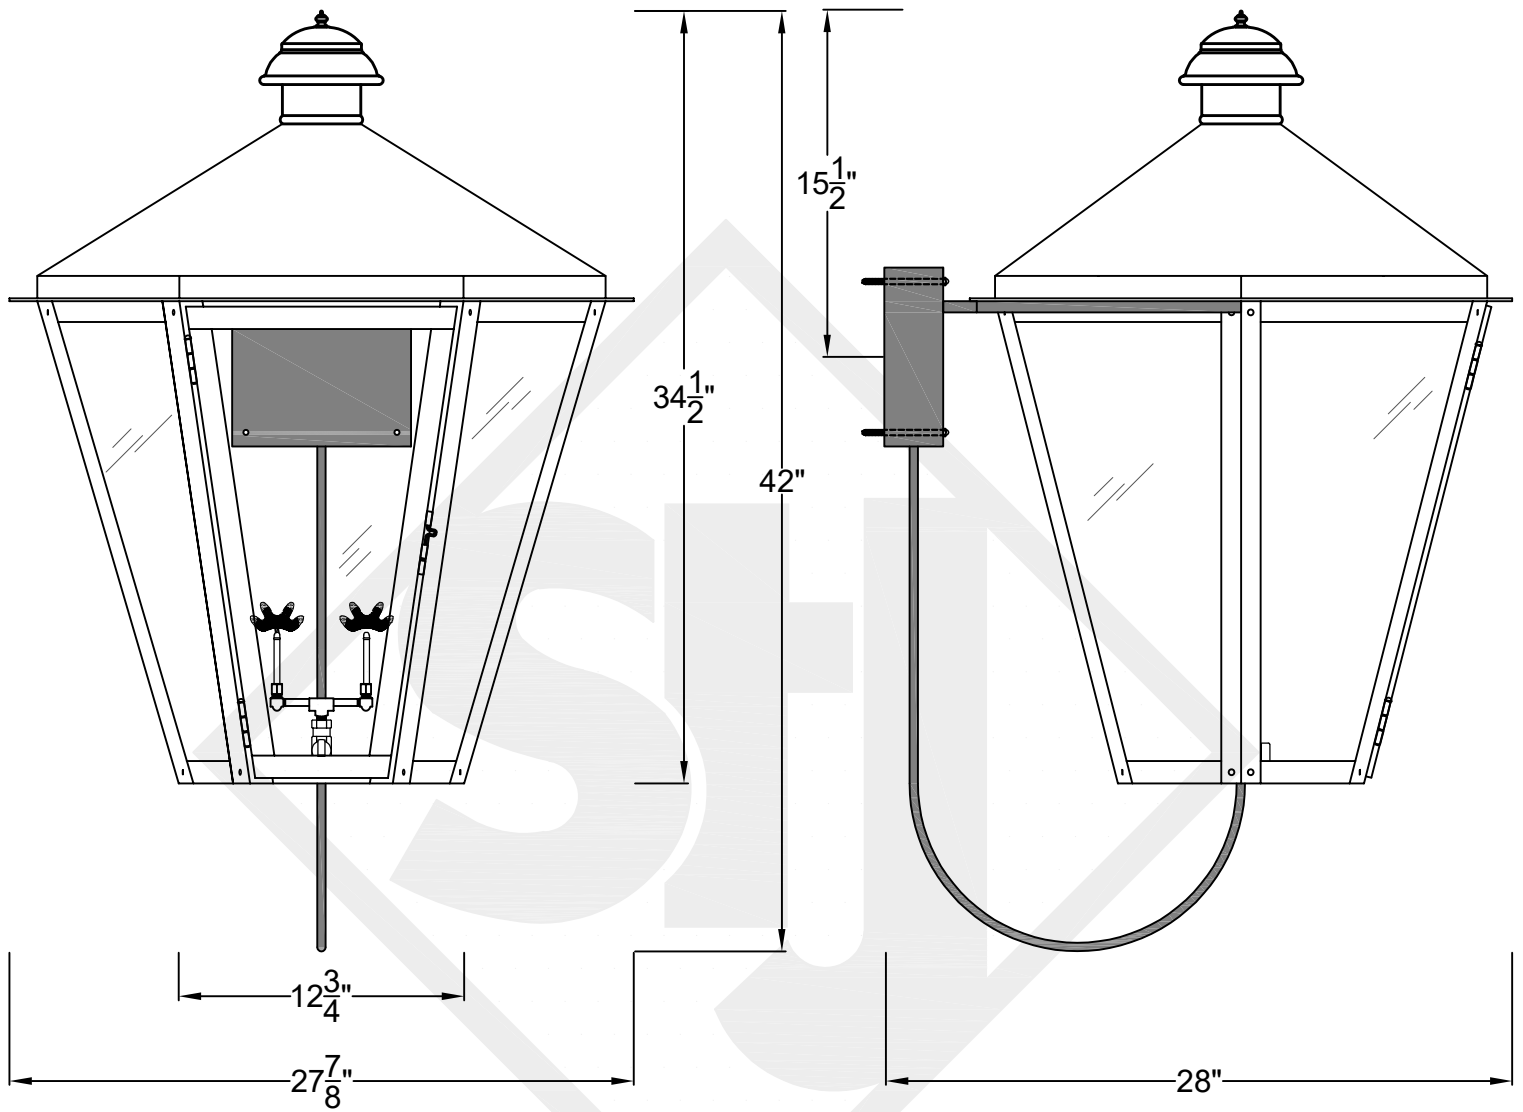

BILOXI MINI STEEL WALL MOUNT

Available w/ Solid
or Glass Top

Front View

Side View

Backplate

St. James
LIGHTING

SCALE: N.T.S.	DRAFT: T. Herring
FILE: BILMINI	APP'D: J. Ragan
JOB: X	DATE: 4-21-2023

Lights are handcrafted.
Dimensions may vary by 1/4"

Available w/ Solid
or Glass Top

Front View

Side View

Backplate

St. James
LIGHTING

SCALE: N.T.S.	DRAFT: Y. McCullough
FILE: BILM	APP'D: J. Ragan
JOB: X	DATE: 11/15/23

Lights are handcrafted.
Dimensions may vary by 1/4"

B.T.U. Rating
Natural Gas: 2730 B.T.U.
Propane: 2080 B.T.U.

BILOXI LARGE STEEL WALL MOUNT

Available w/ Solid
or Glass Top

Front View

Side View

Backplate

St. James
LIGHTING

SCALE: N.T.S. DRAFT: T. Herring
FILE: BILL APP'D: J. Ragan
JOB: X DATE: 4-24-2023

Lights are handcrafted.
Dimensions may vary by 1/4"

B.T.U. Rating
Natural Gas: 2730 B.T.U.
Propane: 2080 B.T.U.

BILOXI GRANDE STEEL WALL MOUNT

Available w/ Solid
or Glass Top

Front View

Side View

Backplate

St. James
LIGHTING