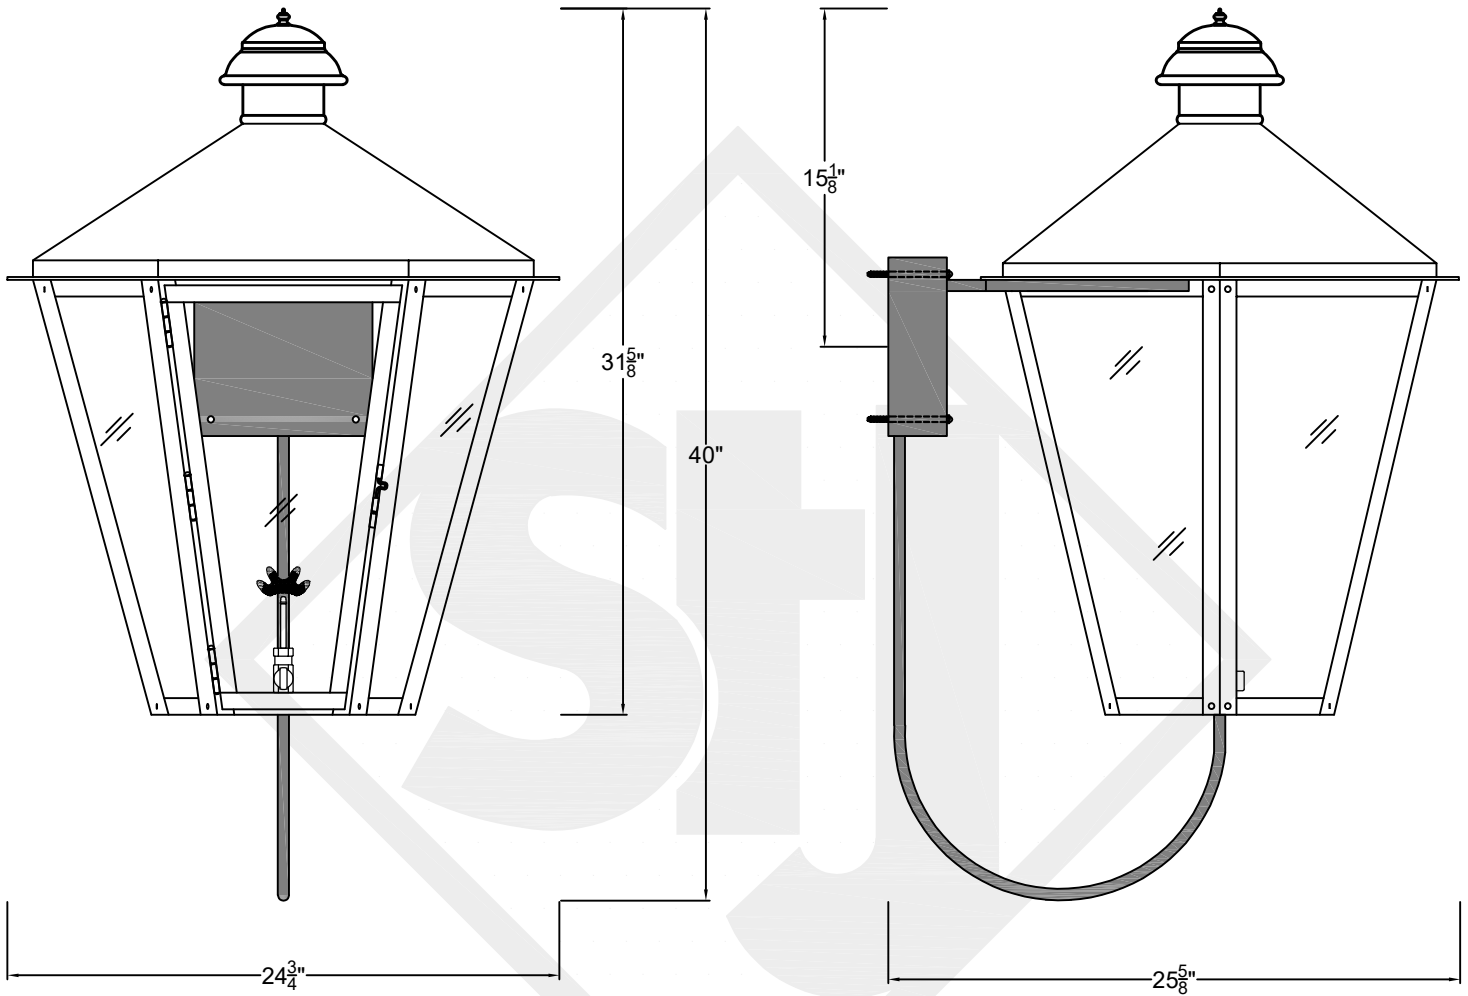

BILOXI LARGE STEEL WALL MOUNT

Available w/ Solid
or Glass Top

Front View

Side View