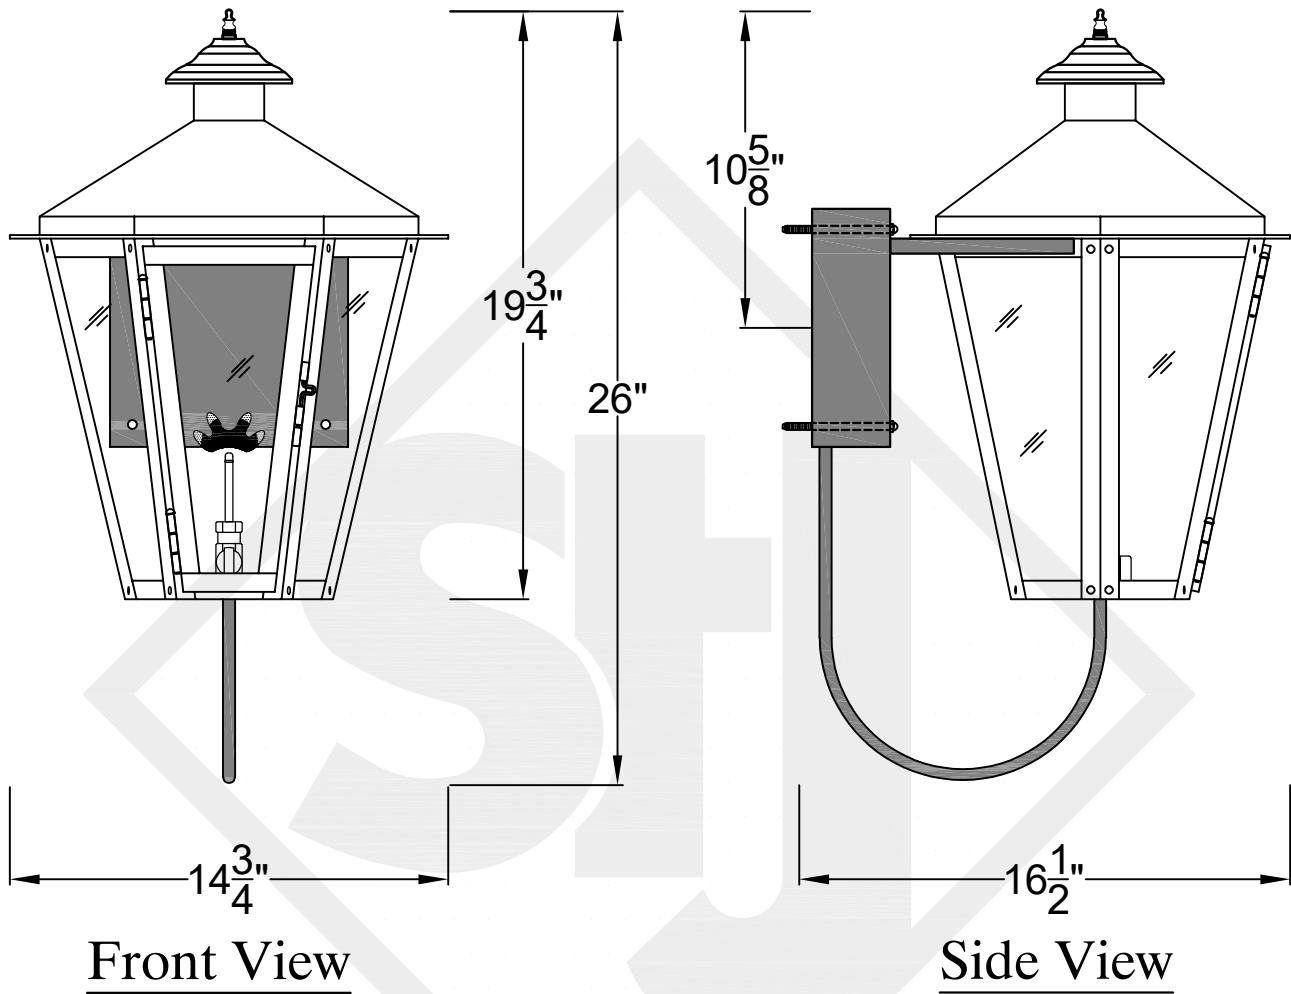

BILOXI MINI STEEL WALL MOUNT

Available w/ Solid
or Glass Top

Front View

Side View

Backplate

St. James
LIGHTING

SCALE: N.T.S.	DRAFT: T. Herring
FILE: BILMINI	APP'D: J. Ragan
JOB: X	DATE: 4-21-2023

Lights are handcrafted.
Dimensions may vary by 1/4"

Mini not Available in Gas

UL Certified
Candelabra- Max 60 Watt Bulb
Edison- Max 660 Watt Bulb

BILOXI SMALL STEEL WALL MOUNT

Available w/ Solid
or Glass Top

Front View

Side View

Backplate

St. James
LIGHTING

SCALE: N.T.S.	DRAFT: Y. McCullough
FILE: BILS	APP'D: J. Ragan
JOB: X	DATE: 11/14/23

Lights are handcrafted.
Dimensions may vary by 1/4"

B.T.U. Rating
Natural Gas: 2730 B.T.U.
Propane: 2080 B.T.U.

BILOXI MEDIUM STEEL WALL MOUNT

Available w/ Solid
or Glass Top

Front View

Side View

Backplate

St. James
LIGHTING

SCALE: N.T.S.	DRAFT: Y. McCullough
FILE: BILM	APP'D: J. Ragan
JOB: X	DATE: 11/15/23

Lights are handcrafted.
Dimensions may vary by 1/4"