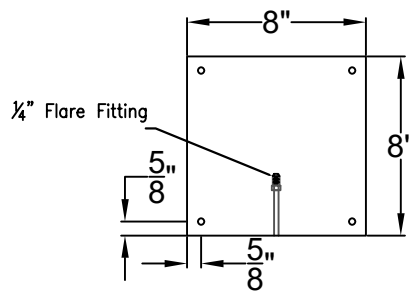

Available w/ Solid
or Glass Top

Front View

Side View

Backplate

St. James
LIGHTING

SCALE: N.T.S.	DRAFT: Y. McCullough
FILE: BILM	APP'D: J. Ragan
JOB: X	DATE: 11/15/23

Lights are handcrafted.
Dimensions may vary by 1/4"

Lights are handcrafted.
Dimensions may vary by 1/4"

B.T.U. Rating
Natural Gas: 2730 B.T.U.
Propane: 2080 B.T.U.

BILOXI GRANDE STEEL WALL MOUNT

Available w/ Solid
or Glass Top

Front View

Side View

Backplate

St. James
LIGHTING

SCALE: N.T.S.	DRAFT: Y. McCullough
FILE: BILG	APP'D: J. Ragan
JOB: X	DATE: 11/15/23

Lights are handcrafted.
Dimensions may vary by 1/4"

B.T.U. Rating
Natural Gas: 5460 B.T.U.
Propane: 4160 B.T.U.