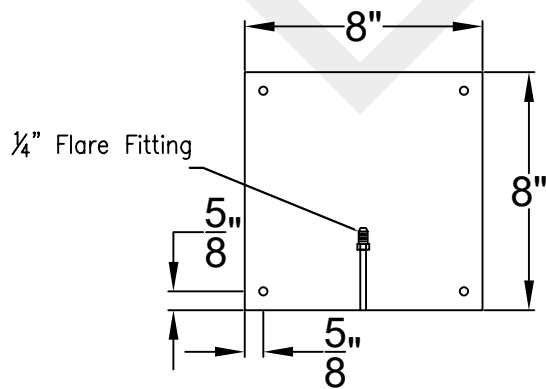

BILOXI MINI STEEL WALL MOUNT

Available w/ Solid
or Glass Top

Front View

Side View

Backplate

St. James
LIGHTING

SCALE: N.T.S.	DRAFT: T. Herring
FILE: BILMINI	APP'D: J. Ragan
JOB: X	DATE: 4-21-2023

Lights are handcrafted.
Dimensions may vary by 1/4"

Mini not Available in Gas

UL Certified
Candelabra- Max 60 Watt Bulb
Edison- Max 660 Watt Bulb

BILOXI SMALL STEEL WALL MOUNT

Available w/ Solid
or Glass Top

Front View

Side View

Backplate

St. James
LIGHTING

Available w/ Solid
or Glass Top

Front View

Side View

Backplate

St. James
LIGHTING

SCALE: N.T.S.	DRAFT: Y. McCullough
FILE: BILM	APP'D: J. Ragan
JOB: X	DATE: 11/15/23

Lights are handcrafted.
Dimensions may vary by 1/4"

Lights are handcrafted.
Dimensions may vary by 1/4"

B.T.U. Rating
Natural Gas: 2730 B.T.U.
Propane: 2080 B.T.U.

BILOXI GRANDE STEEL WALL MOUNT

Available w/ Solid
or Glass Top

Front View

Side View

Backplate

St. James
LIGHTING