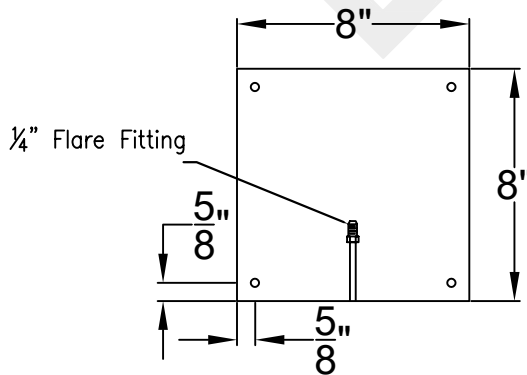

SCALE: N.T.S.	DRAFT: Y. McCullough
FILE: BILS	APP'D: J. Ragan
JOB: X	DATE: 11/14/23

Lights are handcrafted.
Dimensions may vary by 1/4"

B.T.U. Rating
Natural Gas: 2730 B.T.U.
Propane: 2080 B.T.U.

BILOXI MEDIUM STEEL WALL MOUNT

Available w/ Solid
or Glass Top

Front View

Side View

Backplate

St. James
LIGHTING

SCALE: N.T.S.	DRAFT: Y. McCullough
FILE: BILM	APP'D: J. Ragan
JOB: X	DATE: 11/15/23

Lights are handcrafted.
Dimensions may vary by 1/4"