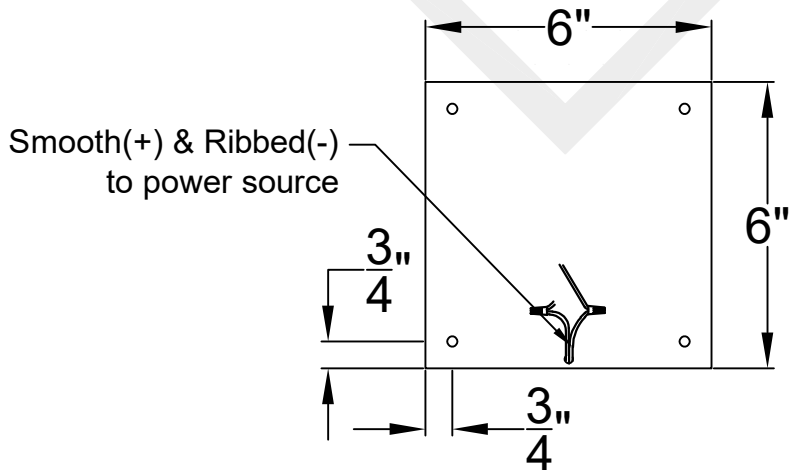

BILOXI MINI STEEL WALL MOUNT

Available w/ Solid
or Glass Top

Front View

Side View

Backplate

St. James
LIGHTING

SCALE: N.T.S.	DRAFT: T. Herring
FILE: BILMINI	APP'D: J. Ragan
JOB: X	DATE: 4-21-2023

Lights are handcrafted.
Dimensions may vary by 1/4"

Mini not Available in Gas

UL Certified
Candelabra- Max 60 Watt Bulb
Edison- Max 660 Watt Bulb

BILOXI SMALL STEEL WALL MOUNT

Available w/ Solid
or Glass Top

Front View

Side View

Backplate

St. James
LIGHTING

Available w/ Solid
or Glass Top

Front View

Side View

Backplate

St. James
LIGHTING

SCALE: N.T.S.	DRAFT: Y. McCullough
FILE: BILM	APP'D: J. Ragan
JOB: X	DATE: 11/15/23

Lights are handcrafted.
Dimensions may vary by 1/4"

Lights are handcrafted.
Dimensions may vary by 1/4"

B.T.U. Rating
Natural Gas: 2730 B.T.U.
Propane: 2080 B.T.U.

BILOXI GRANDE STEEL WALL MOUNT

Available w/ Solid
or Glass Top

Front View

Side View

Backplate

St. James
LIGHTING