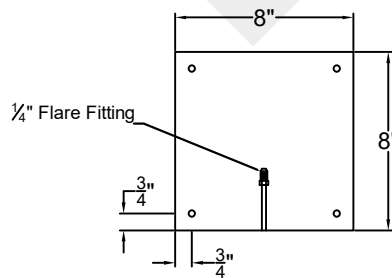

Backplate

St. James
LIGHTING

SCALE: N.T.S.   DRAFT: T. Herring
FILE: BILL   APP'D: J. Ragan
JOB: X   DATE: 4-24-2023

Lights are handcrafted.
Dimensions may vary by 1/4"

B.T.U. Rating
Natural Gas: 2730 B.T.U.
Propane: 2080 B.T.U.