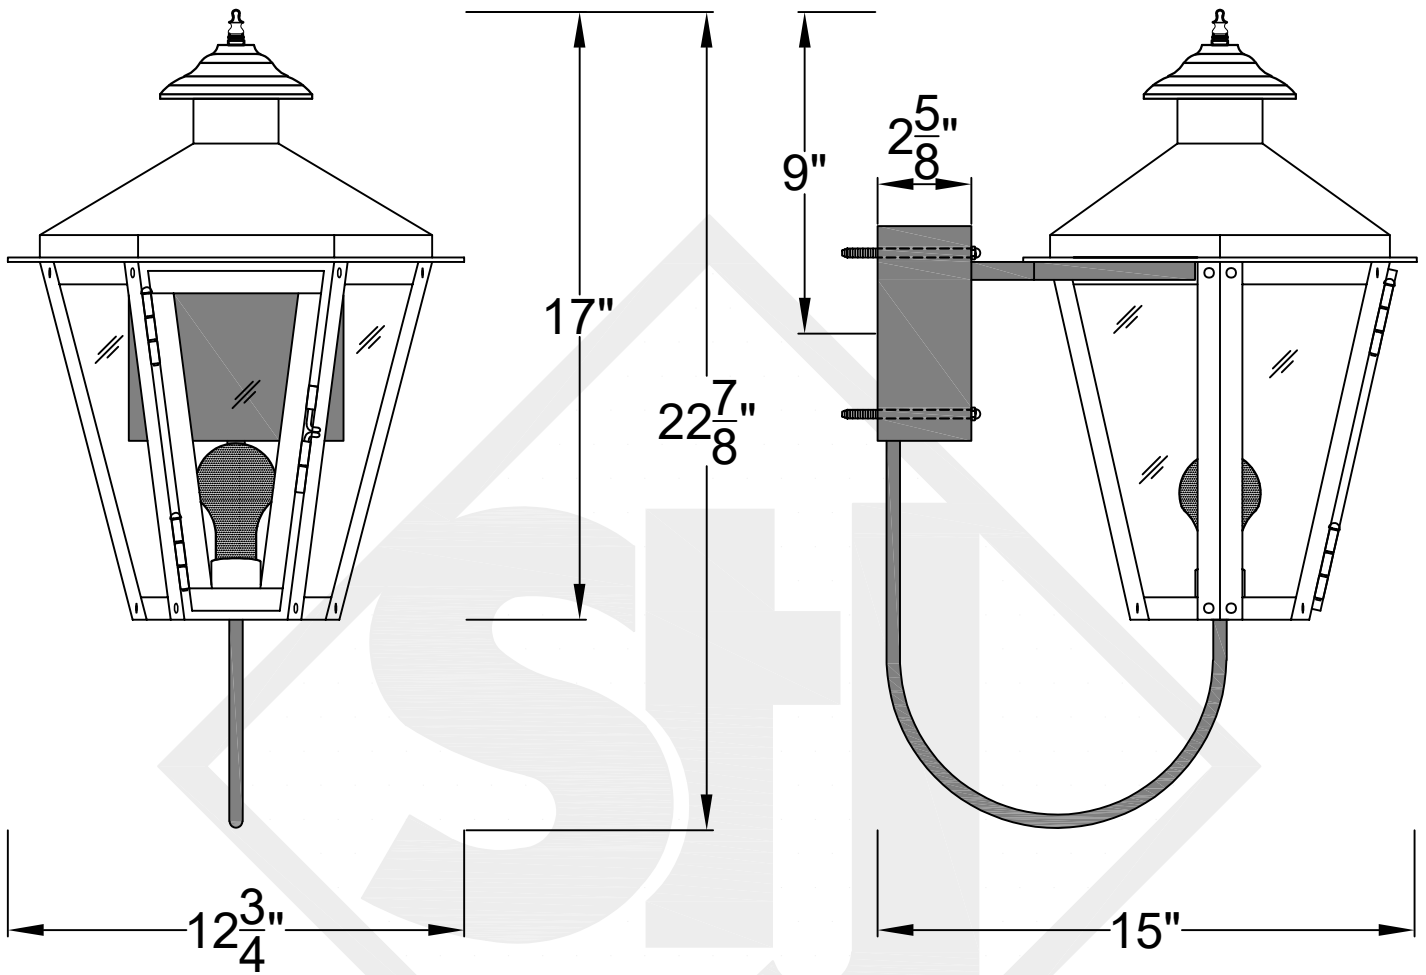

BILOXI MINI STEEL WALL MOUNT

Available w/ Solid
or Glass Top

Front View

Side View

Backplate

St. James
LIGHTING

SCALE: N.T.S.	DRAFT: T. Herring
FILE: BILMINI	APP'D: J. Ragan
JOB: X	DATE: 4-21-2023

Lights are handcrafted.
Dimensions may vary by 1/4"

Mini not Available in Gas

UL Certified
Candelabra- Max 60 Watt Bulb
Edison- Max 660 Watt Bulb

BILOXI SMALL STEEL WALL MOUNT

Available w/ Solid
or Glass Top

Front View

Side View

Backplate

St. James
LIGHTING

SCALE: N.T.S.	DRAFT: Y. McCullough
FILE: BILS	APP'D: J. Ragan
JOB: X	DATE: 11/14/23

Lights are handcrafted.
Dimensions may vary by 1/4"

B.T.U. Rating
Natural Gas: 2730 B.T.U.
Propane: 2080 B.T.U.

BILOXI MEDIUM STEEL WALL MOUNT

Available w/ Solid
or Glass Top

Front View

Side View

Backplate

St. James
LIGHTING

SCALE: N.T.S.	DRAFT: Y. McCullough
FILE: BILM	APP'D: J. Ragan
JOB: X	DATE: 11/15/23

Lights are handcrafted.
Dimensions may vary by 1/4"