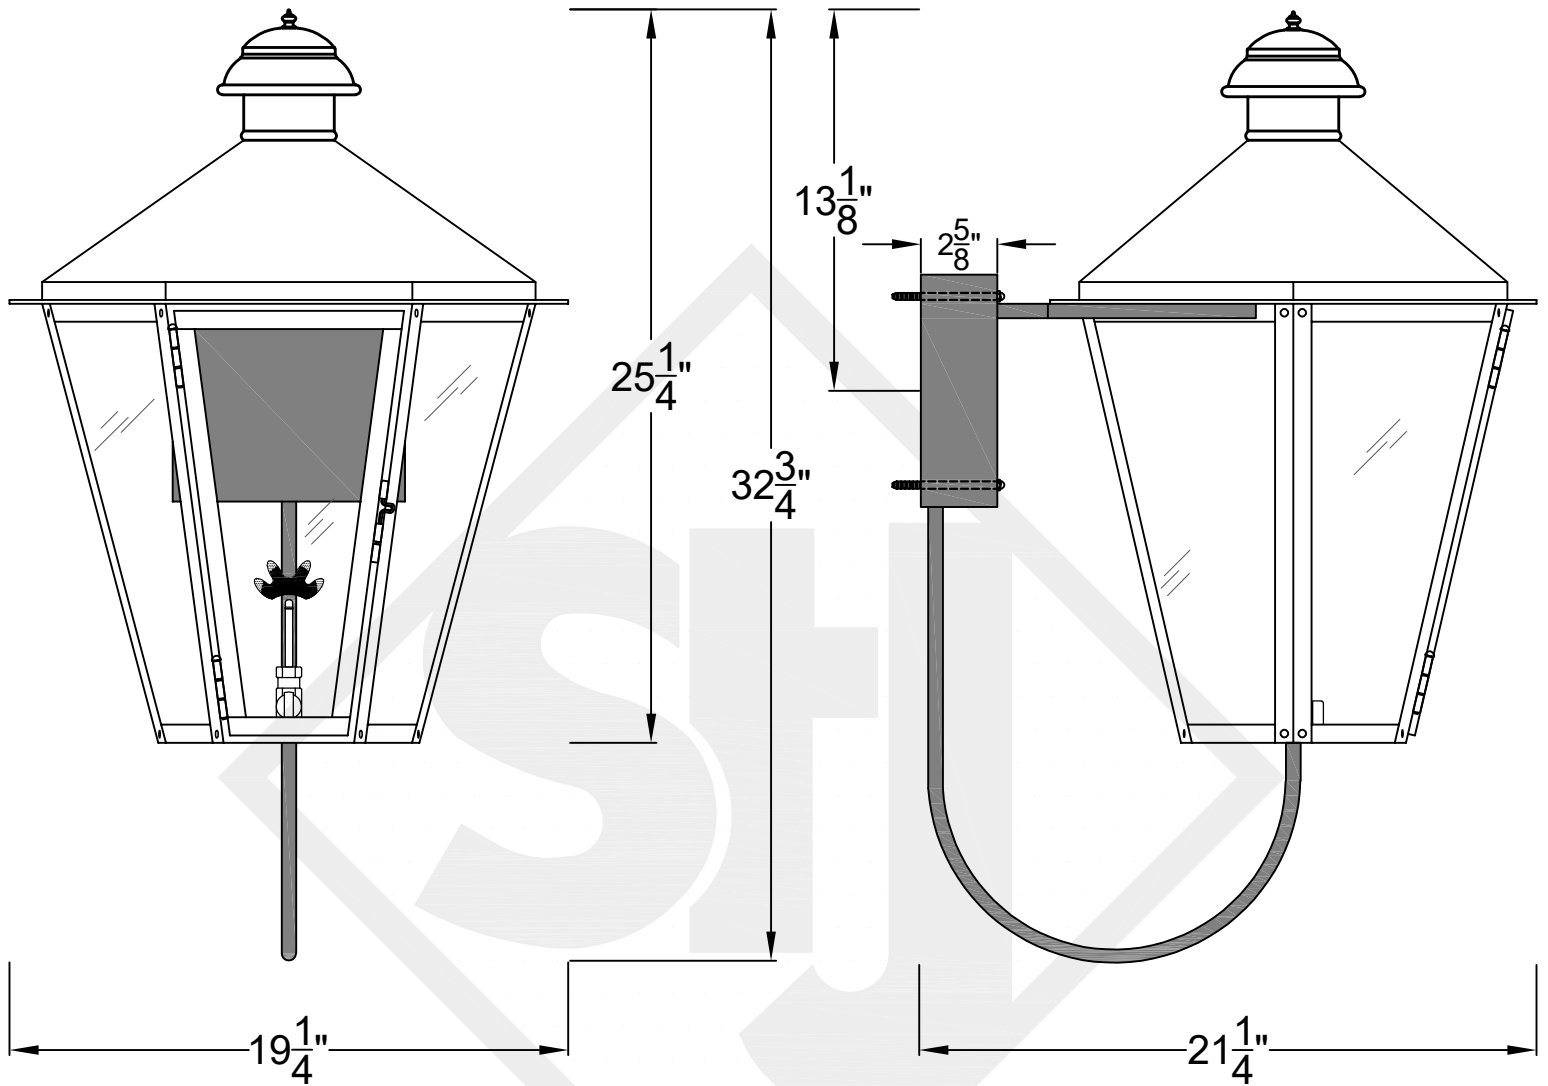

BILOXI MINI STEEL WALL MOUNT

Available w/ Solid
or Glass Top

Front View

Side View

Backplate

St. James
LIGHTING

SCALE: N.T.S.	DRAFT: T. Herring
FILE: BILMINI	APP'D: J. Ragan
JOB: X	DATE: 4-21-2023

Lights are handcrafted.
Dimensions may vary by 1/4"

Mini not Available in Gas

UL Certified
Candelabra- Max 60 Watt Bulb
Edison- Max 660 Watt Bulb

BILOXI SMALL STEEL WALL MOUNT

Available w/ Solid
or Glass Top

Front View

Side View

Backplate

St. James
LIGHTING

SCALE: N.T.S.	DRAFT: Y. McCullough
FILE: BILS	APP'D: J. Ragan
JOB: X	DATE: 11/14/23

Lights are handcrafted.
Dimensions may vary by 1/4"

B.T.U. Rating
Natural Gas: 2730 B.T.U.
Propane: 2080 B.T.U.

BILOXI MEDIUM STEEL WALL MOUNT

Available w/ Solid
or Glass Top

Front View

Side View

Backplate

St. James
LIGHTING

SCALE: N.T.S.	DRAFT: Y. McCullough
FILE: BILM	APP'D: J. Ragan
JOB: X	DATE: 11/15/23

Lights are handcrafted.
Dimensions may vary by 1/4"