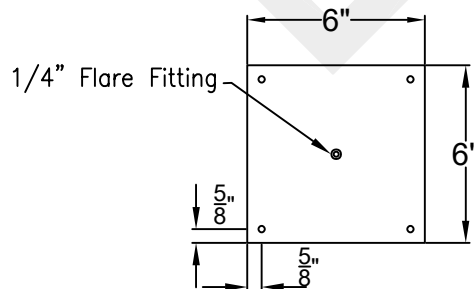

BILOXI MINI CEILING MOUNT FULL YOKE

Shortest Height 26 1/2"
Available w/ Solid
or Glass Top

Front View

Side View

Ceiling Mount

St. James
LIGHTING

SCALE: N.T.S.	DRAFT: T. Herring
FILE: BILMINI	APP'D: J. Ragan
JOB: X	DATE: 4-21-2023

Lights are handcrafted.
Dimensions may vary by 1/4"

UL Certified
Candelabra- Max 60 Watt Bulb
Edison- Max 660 Watt Bulb

Mini not Available in Gas

BILOXI SMALL CEILING MOUNT FULL YOKE

Shortest Height $30\frac{7}{8}$ "
Available w/ Solid or
Glass Top

Front View

Side View

Ceiling Mount

St. James
LIGHTING

SCALE: N.T.S.	DRAFT: Y. McCullough
FILE: BILS	APP'D: J. Ragan
JOB: X	DATE: 11/14/23

Lights are handcrafted.
Dimensions may vary by 1/4"

B.T.U. Rating
Natural Gas: 2730 B.T.U.
Propane: 2080 B.T.U.