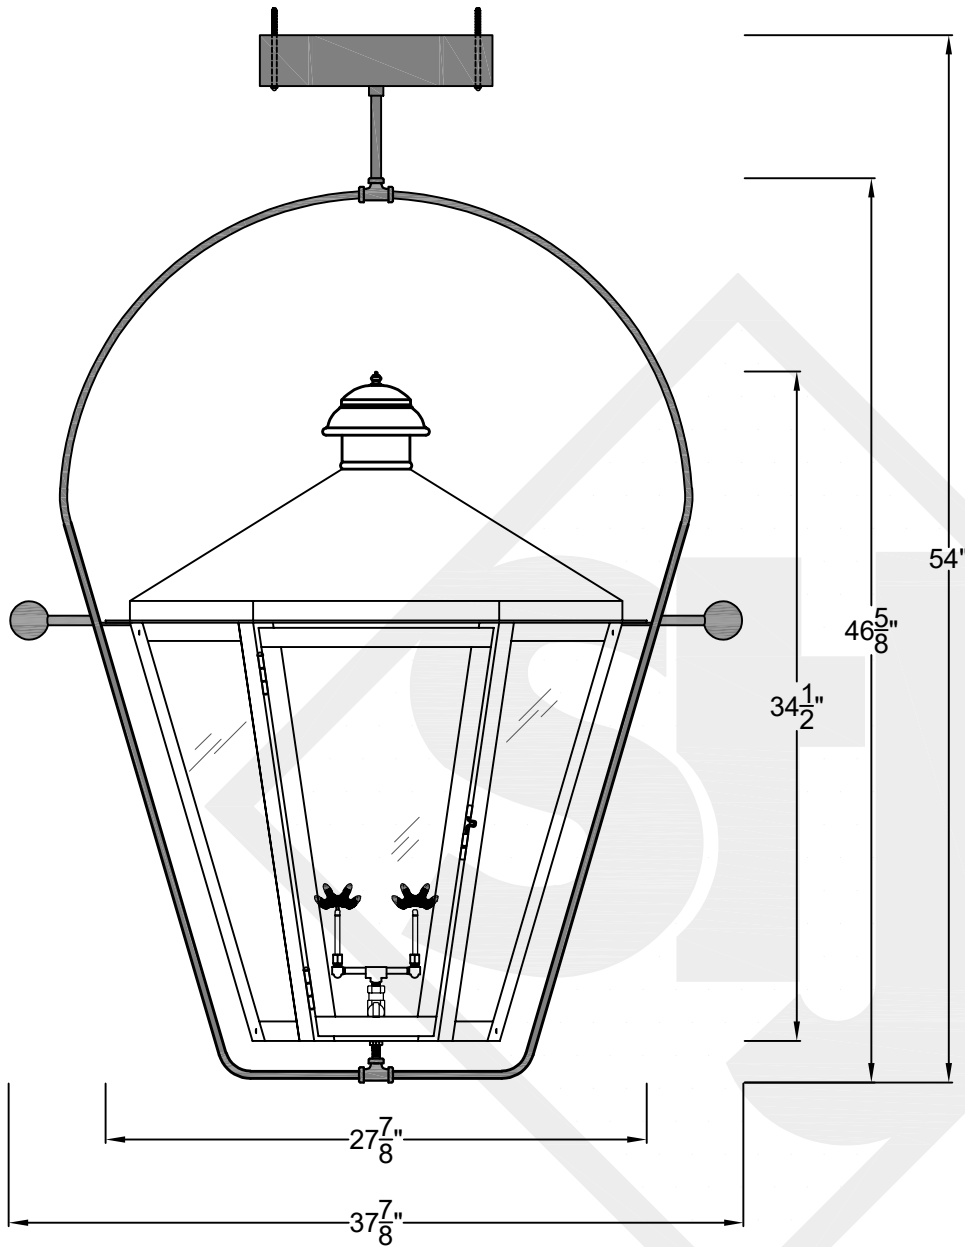

BILOXI MINI CEILING MOUNT FULL YOKE

Shortest Height 26 1/2"
Available w/ Solid
or Glass Top

Front View

Side View

Ceiling Mount

St. James
LIGHTING

SCALE: N.T.S.	DRAFT: T. Herring
FILE: BILMINI	APP'D: J. Ragan
JOB: X	DATE: 4-21-2023

Front View

Side View

Ceiling Mount

St. James
LIGHTING

SCALE: N.T.S.	DRAFT: Y. McCullough
FILE: BILS	APP'D: J. Ragan
JOB: X	DATE: 11/14/23

Lights are handcrafted.
Dimensions may vary by 1/4"

B.T.U. Rating
Natural Gas: 2730 B.T.U.
Propane: 2080 B.T.U.

Front View

Side View

Ceiling Mount

St. James
LIGHTING

SCALE: N.T.S.	DRAFT: Y. McCullough
FILE: BILL	APP'D: J. Ragan
JOB: X	DATE: 11/15/23

Lights are handcrafted.
Dimensions may vary by 1/4"

B.T.U. Rating
Natural Gas: 2730 B.T.U.
Propane: 2080 B.T.U.

BILOXI GRANDE CEILING MOUNT FULL YOKE

Shortest Height 50 $\frac{3}{4}$ "
Available w/ Solid
or Glass Top

Front View

Side View

Ceiling Mount

St. James
LIGHTING

SCALE: N.T.S.	DRAFT: Y. McCullough
FILE: BILG	APP'D: J. Ragan
JOB: X	DATE: 11/16/23