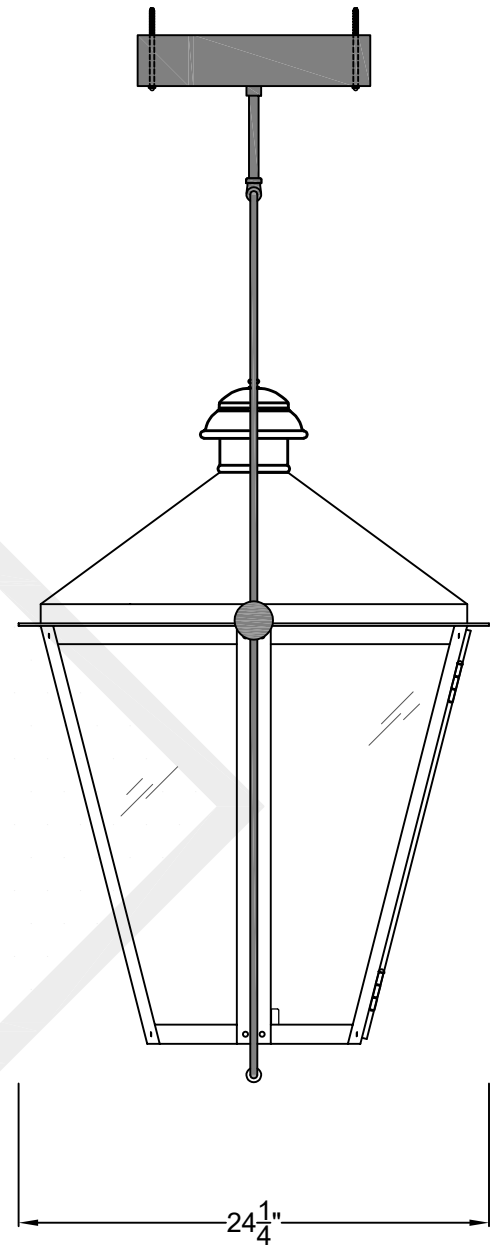

BILOXI MINI CEILING MOUNT FULL YOKE

Shortest Height 26 1/2"
Available w/ Solid
or Glass Top

Front View

Side View

Ceiling Mount

St. James
LIGHTING

SCALE: N.T.S.	DRAFT: T. Herring
FILE: BILMINI	APP'D: J. Ragan
JOB: X	DATE: 4-21-2023

Front View

Side View

Ceiling Mount

St. James
LIGHTING

SCALE: N.T.S.	DRAFT: Y. McCullough
FILE: BILS	APP'D: J. Ragan
JOB: X	DATE: 11/14/23

Lights are handcrafted.
Dimensions may vary by 1/4"

B.T.U. Rating
Natural Gas: 2730 B.T.U.
Propane: 2080 B.T.U.

Front View

Side View

Ceiling Mount

St. James
LIGHTING

SCALE: N.T.S.	DRAFT: Y. McCullough
FILE: BILL	APP'D: J. Ragan
JOB: X	DATE: 11/15/23

Lights are handcrafted.
Dimensions may vary by 1/4"

B.T.U. Rating
Natural Gas: 2730 B.T.U.
Propane: 2080 B.T.U.

BILOXI GRANDE CEILING MOUNT FULL YOKE

Shortest Height 50 $\frac{3}{4}$ "
Available w/ Solid
or Glass Top

Front View

Side View

Ceiling Mount

St. James
LIGHTING

SCALE: N.T.S.	DRAFT: Y. McCullough
FILE: BILG	APP'D: J. Ragan
JOB: X	DATE: 11/16/23