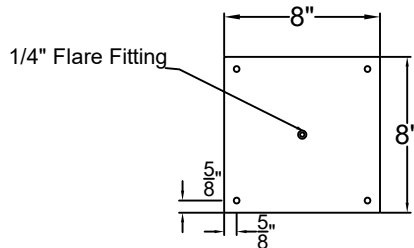

BILOXI MEDIUM CEILING MOUNT FULL YOKE

Shortest Height $36\frac{3}{4}$ "

Available w/ Solid
or Glass Top

Front View

Side View

Ceiling Mount

St. James
LIGHTING

SCALE: N.T.S.	DRAFT: Y. McCullough
FILE: BILM	APP'D: J. Ragan
JOB: X	DATE: 11/15/23

Lights are handcrafted.
Dimensions may vary by 1/4"

B.T.U. Rating
Natural Gas: 2730 B.T.U.
Propane: 2080 B.T.U.

BILOXI LARGE CEILING MOUNT FULL YOKE

Shortest Height $48\frac{3}{8}"$
Available w/ Solid or
Glass Top

Front View

Side View

Ceiling Mount

St. James
LIGHTING

SCALE: N.T.S.	DRAFT: Y. McCullough
FILE: BILL	APP'D: J. Ragan
JOB: X	DATE: 11/15/23

Lights are handcrafted.
Dimensions may vary by 1/4"

B.T.U. Rating
Natural Gas: 2730 B.T.U.
Propane: 2080 B.T.U.