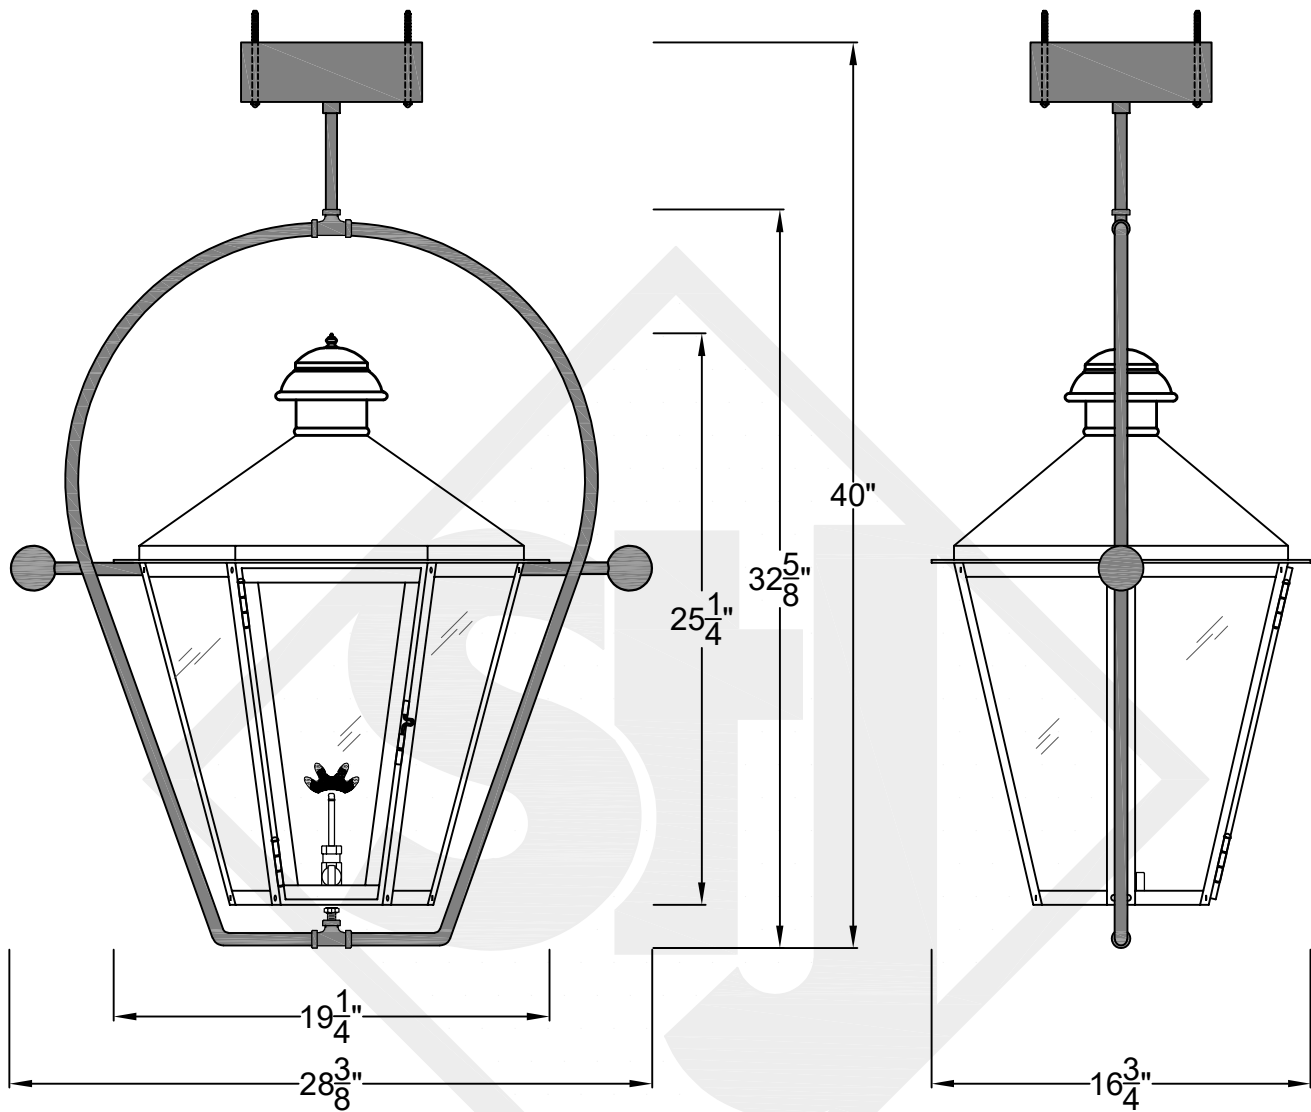

BILOXI MINI CEILING MOUNT FULL YOKE

Shortest Height 26 1/2"
Available w/ Solid
or Glass Top

Front View

Side View

Ceiling Mount

St. James
LIGHTING

SCALE: N.T.S.	DRAFT: T. Herring
FILE: BILMINI	APP'D: J. Ragan
JOB: X	DATE: 4-21-2023

Lights are handcrafted.
Dimensions may vary by 1/4"

UL Certified
Candelabra- Max 60 Watt Bulb
Edison- Max 660 Watt Bulb

Mini not Available in Gas

BILOXI SMALL CEILING MOUNT FULL YOKE

Shortest Height $30\frac{7}{8}$ "
Available w/ Solid or
Glass Top

Front View

Side View

Ceiling Mount

St. James
LIGHTING

SCALE: N.T.S.	DRAFT: Y. McCullough
FILE: BILS	APP'D: J. Ragan
JOB: X	DATE: 11/14/23

Lights are handcrafted.
Dimensions may vary by 1/4"

B.T.U. Rating
Natural Gas: 2730 B.T.U.
Propane: 2080 B.T.U.

BILOXI MEDIUM CEILING MOUNT FULL YOKE

Shortest Height $36\frac{3}{4}$ "

Available w/ Solid
or Glass Top

Front View

Side View

Ceiling Mount

St. James
LIGHTING

SCALE: N.T.S.	DRAFT: Y. McCullough
FILE: BILM	APP'D: J. Ragan
JOB: X	DATE: 11/15/23