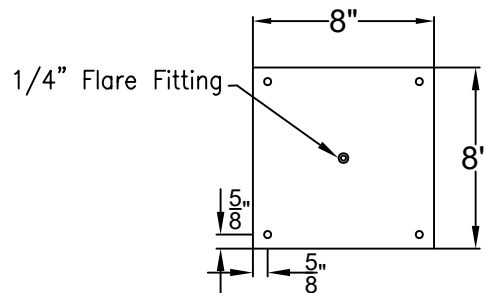

Front View

Side View

Ceiling Mount

St. James
LIGHTING

SCALE: N.T.S.	DRAFT: Y. McCullough
FILE: BILS	APP'D: J. Ragan
JOB: X	DATE: 11/14/23

Lights are handcrafted.
Dimensions may vary by 1/4"

B.T.U. Rating
Natural Gas: 2730 B.T.U.
Propane: 2080 B.T.U.

BILOXI MEDIUM CEILING MOUNT FULL YOKE

Shortest Height $36\frac{3}{4}$ "

Available w/ Solid
or Glass Top

Front View

Side View

Ceiling Mount

St. James
LIGHTING

SCALE: N.T.S.	DRAFT: Y. McCullough
FILE: BILM	APP'D: J. Ragan
JOB: X	DATE: 11/15/23