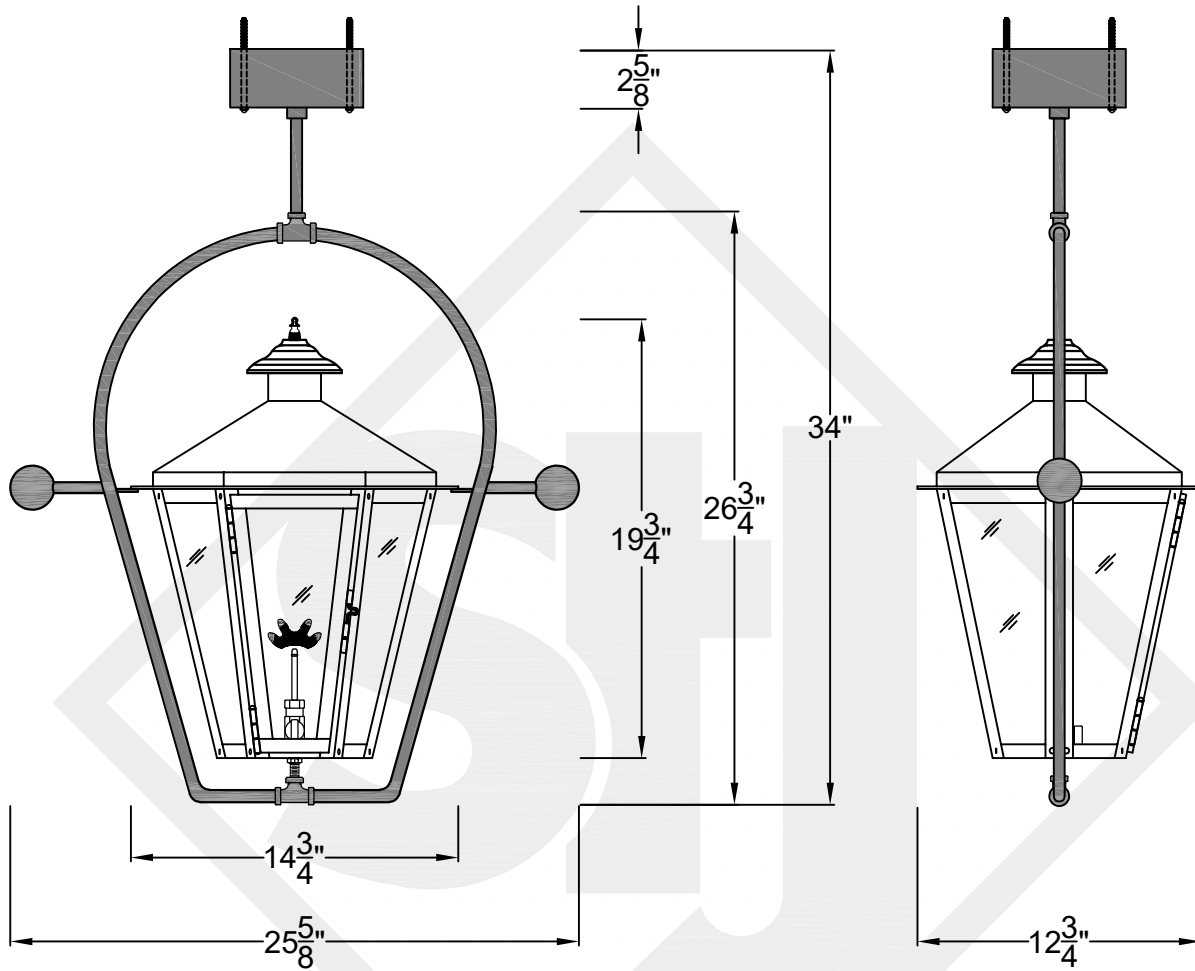

BILOXI MINI CEILING MOUNT FULL YOKE

Shortest Height 26 1/2"
Available w/ Solid
or Glass Top

Front View

Side View

Ceiling Mount

St. James
LIGHTING

SCALE: N.T.S.	DRAFT: T. Herring
FILE: BILMINI	APP'D: J. Ragan
JOB: X	DATE: 4-21-2023

Lights are handcrafted.
Dimensions may vary by 1/4"

UL Certified
Candelabra- Max 60 Watt Bulb
Edison- Max 660 Watt Bulb

Mini not Available in Gas

BILOXI SMALL CEILING MOUNT FULL YOKE

Shortest Height $30\frac{7}{8}$ "
Available w/ Solid or
Glass Top

Front View

Side View

Ceiling Mount

St. James
LIGHTING

SCALE: N.T.S.	DRAFT: Y. McCullough
FILE: BILS	APP'D: J. Ragan
JOB: X	DATE: 11/14/23

Lights are handcrafted.
Dimensions may vary by 1/4"

B.T.U. Rating
Natural Gas: 2730 B.T.U.
Propane: 2080 B.T.U.

BILOXI MEDIUM CEILING MOUNT FULL YOKE

Shortest Height $36\frac{3}{4}$ "

Available w/ Solid
or Glass Top

Front View

Side View

Ceiling Mount

St. James
LIGHTING

SCALE: N.T.S.	DRAFT: Y. McCullough
FILE: BILM	APP'D: J. Ragan
JOB: X	DATE: 11/15/23