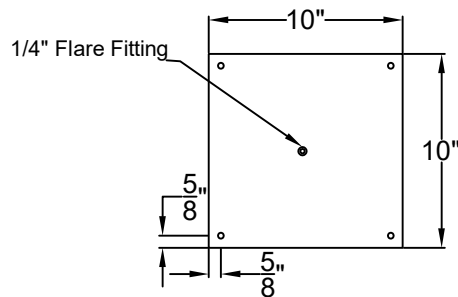

Front View

Side View

Ceiling Mount

St. James
LIGHTING

SCALE: N.T.S.	DRAFT: Y. McCullough
FILE: BILL	APP'D: J. Ragan
JOB: X	DATE: 11/15/23

Lights are handcrafted.
Dimensions may vary by 1/4"

B.T.U. Rating
Natural Gas: 2730 B.T.U.
Propane: 2080 B.T.U.

BILOXI GRANDE CEILING MOUNT FULL YOKE

Shortest Height 50 $\frac{3}{4}$ "
Available w/ Solid
or Glass Top

Front View

Side View

Ceiling Mount

St. James
LIGHTING

SCALE: N.T.S.	DRAFT: Y. McCullough
FILE: BILG	APP'D: J. Ragan
JOB: X	DATE: 11/16/23