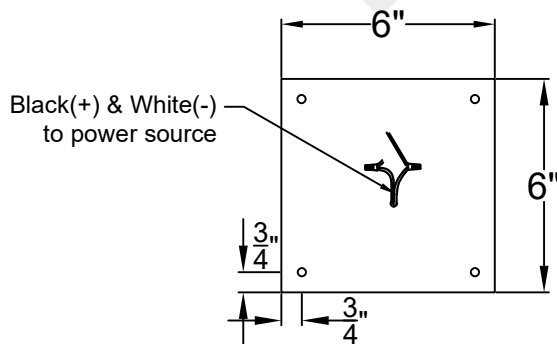

BILOXI MINI CEILING MOUNT FULL YOKE

Shortest Height 26 1/2"
Available w/ Solid
or Glass Top

Front View

Side View

Ceiling Mount

St. James
LIGHTING

SCALE: N.T.S.	DRAFT: T. Herring
FILE: BILMINI	APP'D: J. Ragan
JOB: X	DATE: 4-21-2023

Lights are handcrafted.
Dimensions may vary by 1/4"

UL Certified
Candelabra- Max 60 Watt Bulb
Edison- Max 660 Watt Bulb

Mini not Available in Gas

BILOXI SMALL CEILING MOUNT FULL YOKE

Shortest Height $30\frac{7}{8}$ "
Available w/ Solid or
Glass Top

Front View

Side View

Ceiling Mount

St. James
LIGHTING

SCALE: N.T.S.	DRAFT: Y. McCullough
FILE: BILS	APP'D: J. Ragan
JOB: X	DATE: 11/14/23

Lights are handcrafted.
Dimensions may vary by 1/4"

B.T.U. Rating
Natural Gas: 2730 B.T.U.
Propane: 2080 B.T.U.