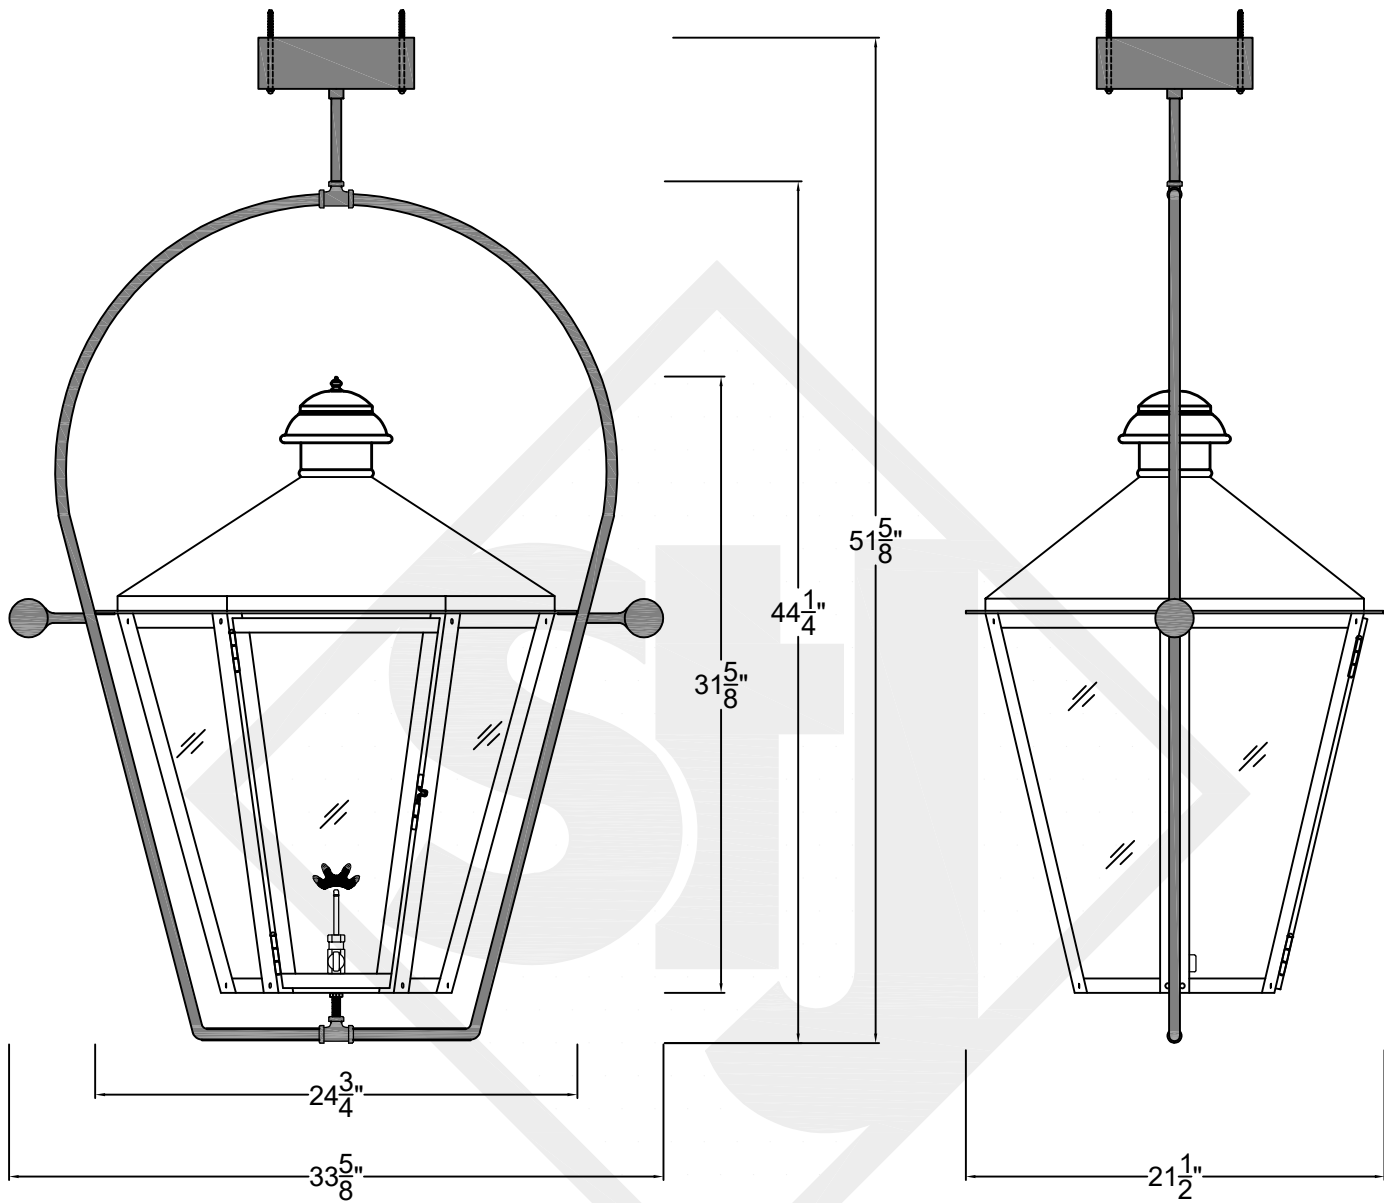

BILOXI LARGE CEILING MOUNT FULL YOKE

Shortest Height $48\frac{3}{8}"$
Available w/ Solid or
Glass Top

Front View

Side View