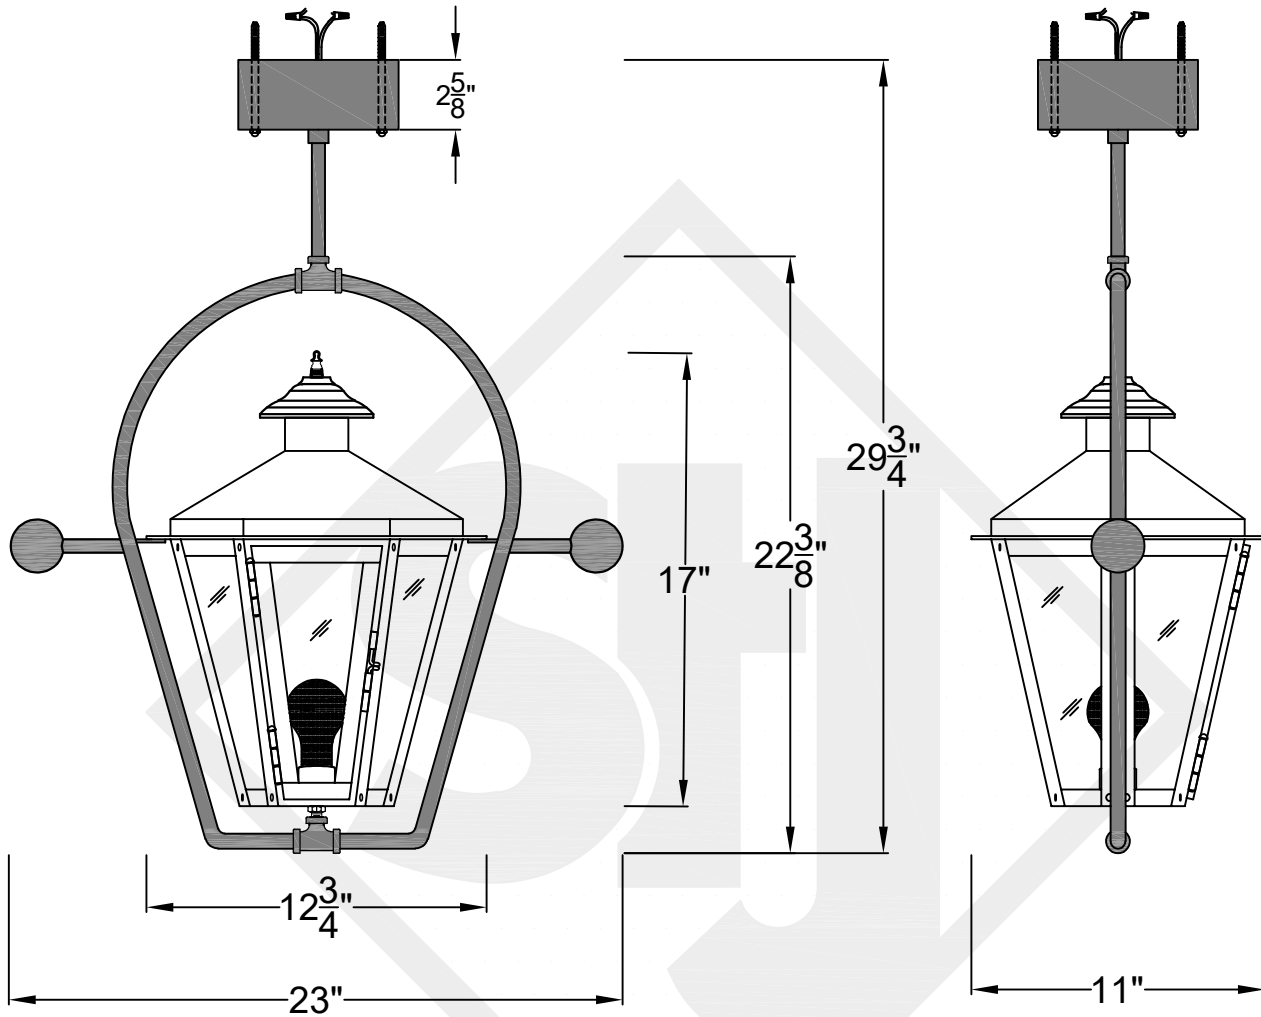

BILOXI MINI CEILING MOUNT FULL YOKE

Shortest Height 26 1/2"
Available w/ Solid
or Glass Top

Front View

Side View

Ceiling Mount

St. James
LIGHTING

SCALE: N.T.S.	DRAFT: T. Herring
FILE: BILMINI	APP'D: J. Ragan
JOB: X	DATE: 4-21-2023

Lights are handcrafted.
Dimensions may vary by 1/4"

UL Certified
Candelabra- Max 60 Watt Bulb
Edison- Max 660 Watt Bulb

Mini not Available in Gas

BILOXI SMALL CEILING MOUNT FULL YOKE

Shortest Height $30\frac{7}{8}$ "
Available w/ Solid or
Glass Top

Front View

Side View

Ceiling Mount

St. James
LIGHTING

SCALE: N.T.S.	DRAFT: Y. McCullough
FILE: BILS	APP'D: J. Ragan
JOB: X	DATE: 11/14/23

Lights are handcrafted.
Dimensions may vary by 1/4"

B.T.U. Rating
Natural Gas: 2730 B.T.U.
Propane: 2080 B.T.U.

BILOXI MEDIUM CEILING MOUNT FULL YOKE

Shortest Height $36\frac{3}{4}$ "

Available w/ Solid
or Glass Top

Front View

Side View

Ceiling Mount

St. James
LIGHTING

SCALE: N.T.S.	DRAFT: Y. McCullough
FILE: BILM	APP'D: J. Ragan
JOB: X	DATE: 11/15/23