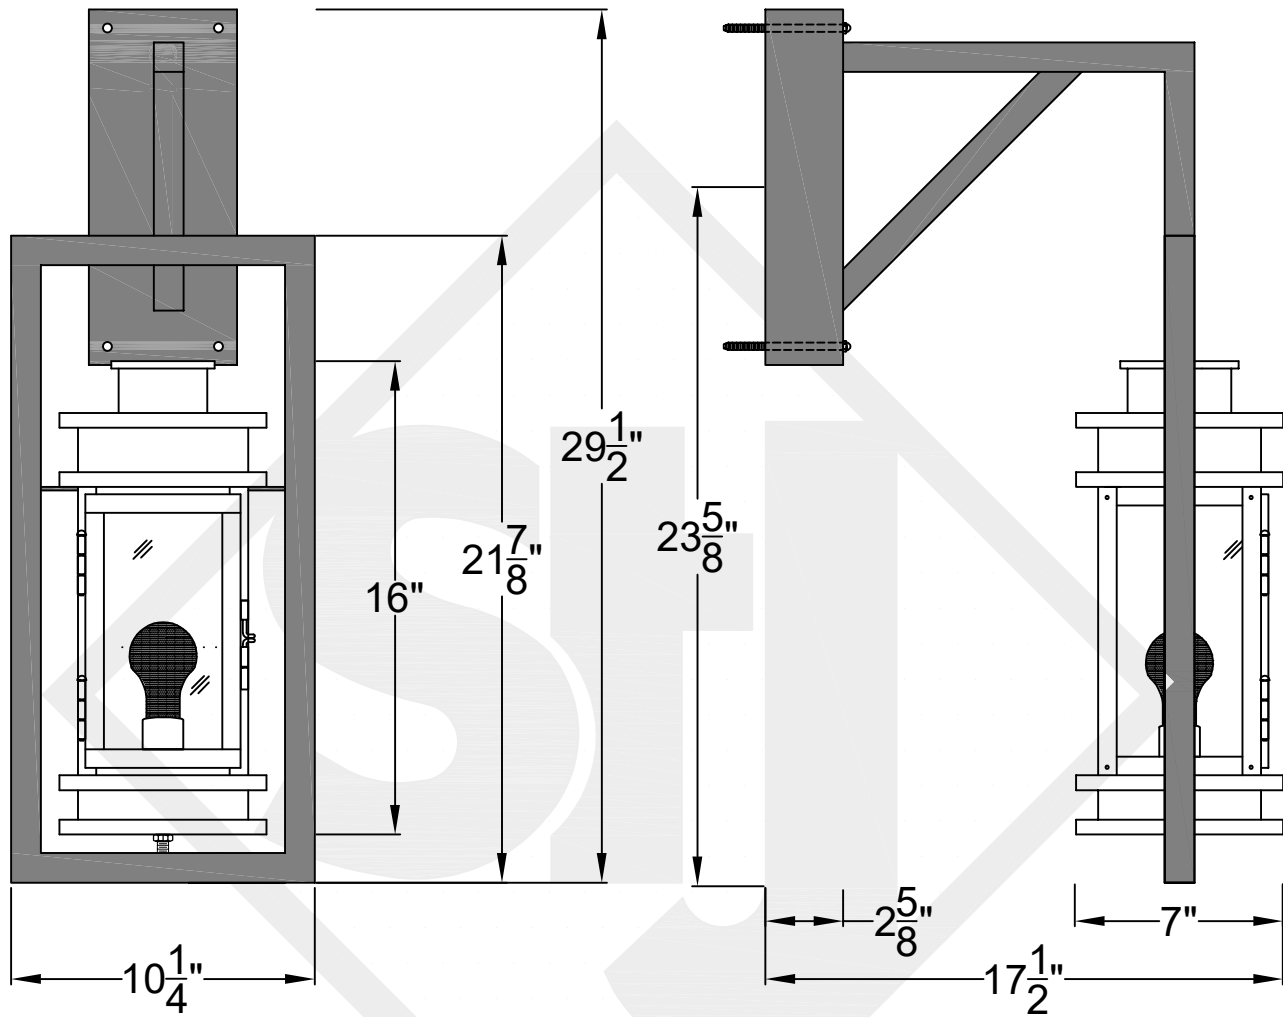

SOMERSET MINI WALL MOUNT FULL YOKE

Shortest
Height 22 $\frac{7}{8}$ "

Front View

Side View

Backplate

Mini not available in gas

St. James
LIGHTING

SCALE: N.T.S.	DRAFT: Y. McCullough
FILE: SOMMINI	APP'D: J. Ragan
JOB: X	DATE: 11/29/23

Lights are handcrafted.
Dimensions may vary by 1/4"

UL Certified
Candelabra- Max 60 Watt Bulb
Edison- Max 660 Watt Bulb

SOMERSET SMALL WALL MOUNT FULL YOKE

Shortest Height $28\frac{7}{8}"$

Backplate

St. James
LIGHTING

SOMERSET MEDIUM WALL MOUNT FULL YOKE

Shortest Height $32\frac{3}{4}$ "

Front View

Side View

Backplate

St. James
LIGHTING

SCALE: N.T.S.	DRAFT: Y. McCullough
FILE: SOMM	APP'D: J. Ragan
JOB: X	DATE: 11/29/23

Lights are handcrafted.
Dimensions may vary by 1/4"

Lights are handcrafted.
Dimensions may vary by 1/4"

B.T.U. Rating
Natural Gas: 2730 B.T.U.
Propane: 2080 B.T.U.

SOMERSET GRANDE WALL MOUNT FULL YOKE

Shortest Height $42\frac{3}{4}$ "

Front View

Side View

Backplate