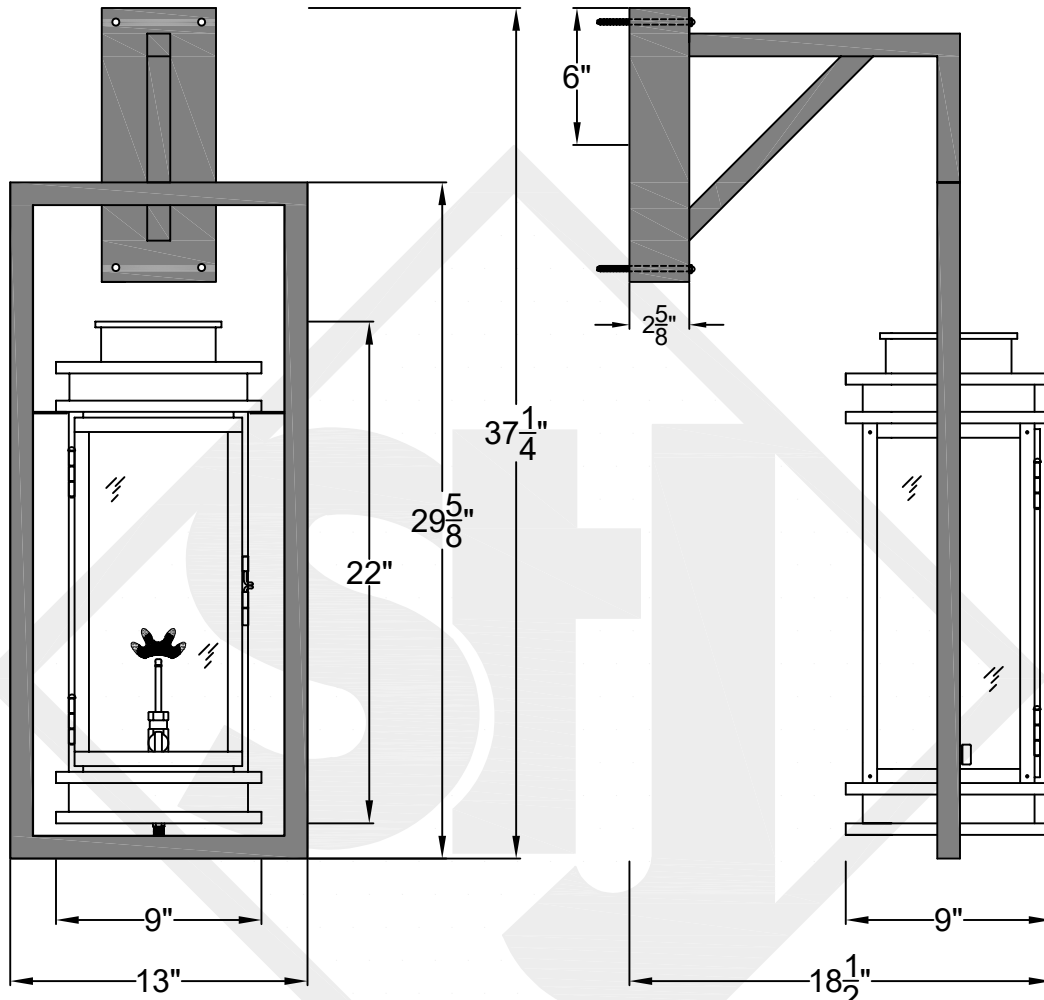

Lights are handcrafted.
Dimensions may vary by 1/4"

UL Certified
Candelabra- Max 60 Watt Bulb
Edison- Max 660 Watt Bulb

SOMERSET SMALL WALL MOUNT FULL YOKE

Shortest Height $28\frac{7}{8}"$

Backplate

St. James
LIGHTING

SCALE: N.T.S.	DRAFT: Y. McCullough
FILE: SOMS	APP'D: J. Ragan
JOB: X	DATE: 11/29/23

Lights are handcrafted.
Dimensions may vary by 1/4"

UL Certified
Candelabra- Max 60 Watt Bulb
Edison- Max 660 Watt Bulb

SOMERSET MEDIUM WALL MOUNT FULL YOKE

Shortest Height $32\frac{3}{4}$ "

Front View

Side View

Backplate

St. James
LIGHTING

SCALE: N.T.S.	DRAFT: Y. McCullough
FILE: SOMM	APP'D: J. Ragan
JOB: X	DATE: 11/29/23

Lights are handcrafted.
Dimensions may vary by 1/4"

Lights are handcrafted.
Dimensions may vary by 1/4"

B.T.U. Rating
Natural Gas: 2730 B.T.U.
Propane: 2080 B.T.U.

SOMERSET GRANDE WALL MOUNT FULL YOKE

Shortest Height $42\frac{3}{4}$ "

Front View

Side View

Backplate