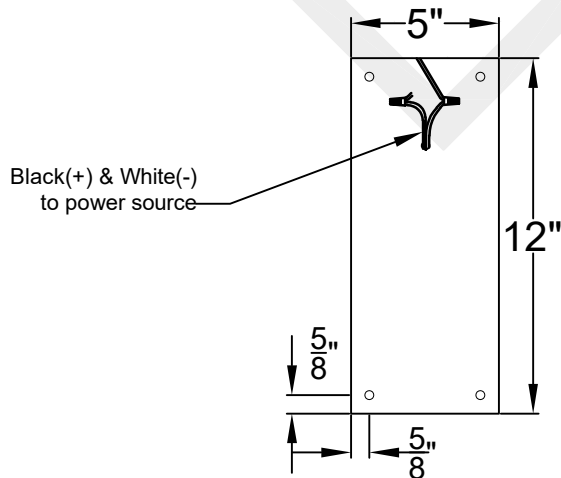

SOMERSET MINI WALL MOUNT FULL YOKE

Shortest
Height 22 $\frac{7}{8}$ "

Front View

Side View

Backplate

Mini not available in gas

St. James
LIGHTING

SCALE: N.T.S.	DRAFT: Y. McCullough
FILE: SOMMINI	APP'D: J. Ragan
JOB: X	DATE: 11/29/23

Lights are handcrafted.
Dimensions may vary by 1/4"

UL Certified
Candelabra- Max 60 Watt Bulb
Edison- Max 660 Watt Bulb

SOMERSET SMALL WALL MOUNT FULL YOKE

Shortest Height $28\frac{7}{8}"$

Backplate

St. James
LIGHTING

SCALE: N.T.S.	DRAFT: Y. McCullough
FILE: SOMS	APP'D: J. Ragan
JOB: X	DATE: 11/29/23

Lights are handcrafted.
Dimensions may vary by 1/4"

UL Certified
Candelabra- Max 60 Watt Bulb
Edison- Max 660 Watt Bulb

Lights are handcrafted.
Dimensions may vary by 1/4"

B.T.U. Rating
Natural Gas: 2730 B.T.U.
Propane: 2080 B.T.U.

SOMERSET GRANDE WALL MOUNT FULL YOKE

Shortest Height $42\frac{3}{4}$ "

Front View

Side View

Backplate