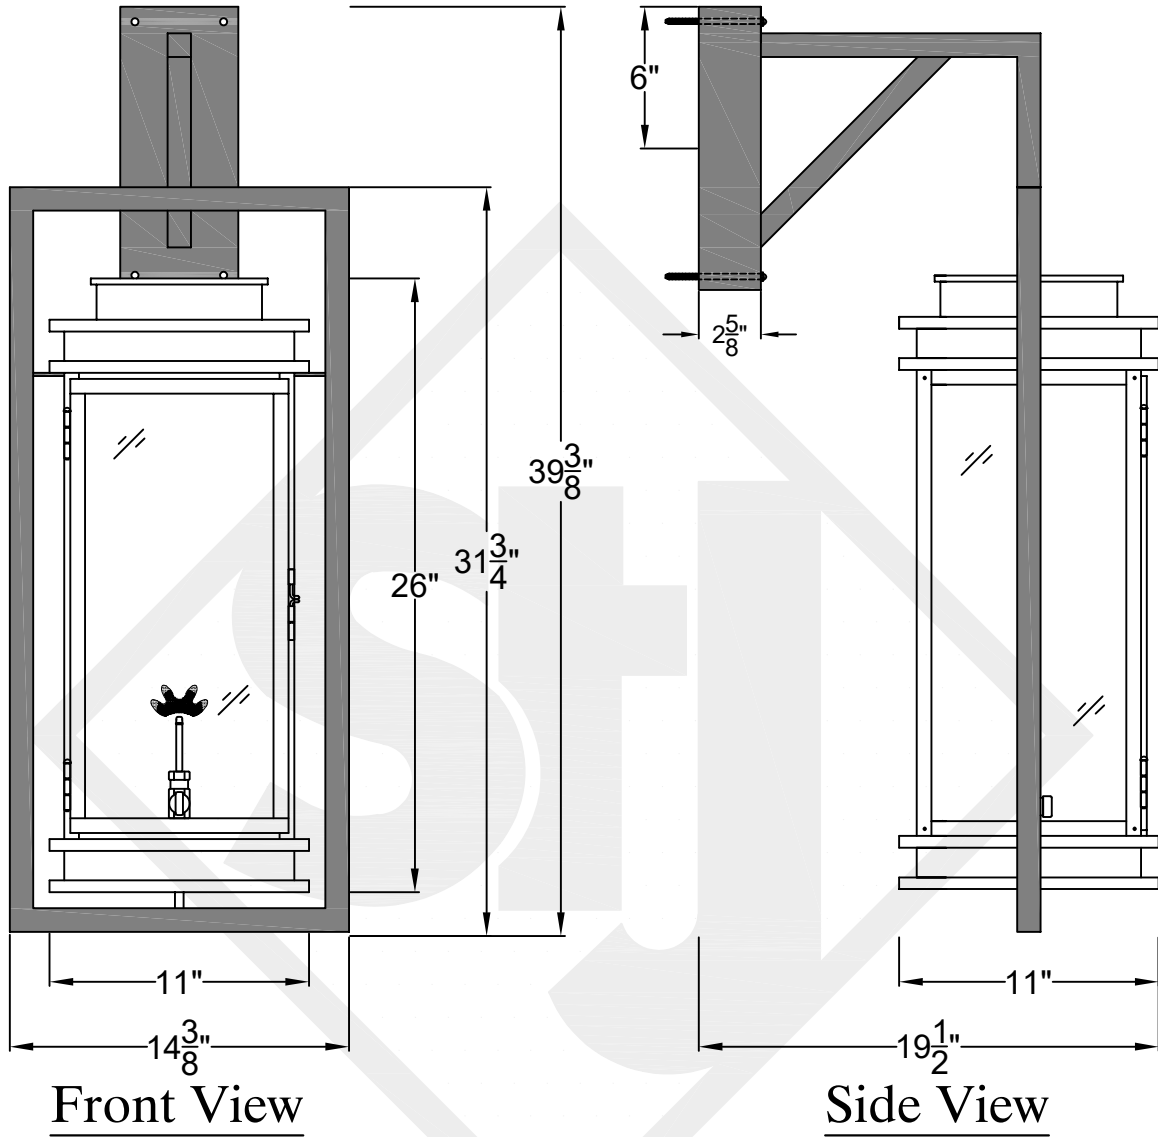

Lights are handcrafted.
Dimensions may vary by 1/4"

UL Certified
Candelabra- Max 60 Watt Bulb
Edison- Max 660 Watt Bulb

SOMERSET SMALL WALL MOUNT FULL YOKE

Shortest Height $28\frac{7}{8}"$

Backplate

St. James
LIGHTING

SOMERSET MEDIUM WALL MOUNT FULL YOKE

Shortest Height $32\frac{3}{4}$ "

Front View

Side View

Backplate

St. James
LIGHTING

SCALE: N.T.S.	DRAFT: Y. McCullough
FILE: SOMM	APP'D: J. Ragan
JOB: X	DATE: 11/29/23

Lights are handcrafted.
Dimensions may vary by 1/4"

B.T.U. Rating
Natural Gas: 2730 B.T.U.
Propane: 2080 B.T.U.

SOMERSET LARGE WALL MOUNT FULL YOKE

Shortest Height $37\frac{5}{8}"$

Backplate

St. James
LIGHTING

SCALE: N.T.S.	DRAFT: Y. McCullough
FILE: SOML	APP'D: J. Ragan
JOB: X	DATE: 11/29/23

Lights are handcrafted.
Dimensions may vary by 1/4"

B.T.U. Rating
Natural Gas: 2730 B.T.U.
Propane: 2080 B.T.U.

SOMERSET GRANDE WALL MOUNT FULL YOKE

Shortest Height $42\frac{3}{4}$ "

Front View

Side View

Backplate