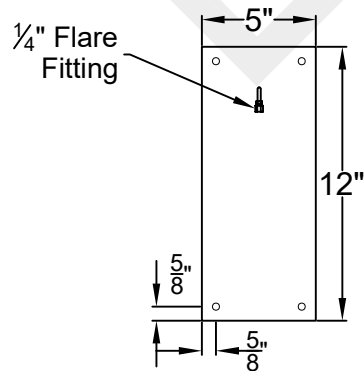

Lights are handcrafted.
Dimensions may vary by 1/4"

UL Certified
Candelabra- Max 60 Watt Bulb
Edison- Max 660 Watt Bulb

SOMERSET SMALL WALL MOUNT FULL YOKE

Shortest Height $28\frac{7}{8}"$

Backplate

St. James
LIGHTING

SCALE: N.T.S.	DRAFT: Y. McCullough
FILE: SOMS	APP'D: J. Ragan
JOB: X	DATE: 11/29/23

Lights are handcrafted.
Dimensions may vary by 1/4"

UL Certified
Candelabra- Max 60 Watt Bulb
Edison- Max 660 Watt Bulb

SOMERSET MEDIUM WALL MOUNT FULL YOKE

Shortest Height $32\frac{3}{4}$ "

Front View

Side View

Backplate

St. James
LIGHTING

SCALE: N.T.S.	DRAFT: Y. McCullough
FILE: SOMM	APP'D: J. Ragan
JOB: X	DATE: 11/29/23

Lights are handcrafted.
Dimensions may vary by 1/4"