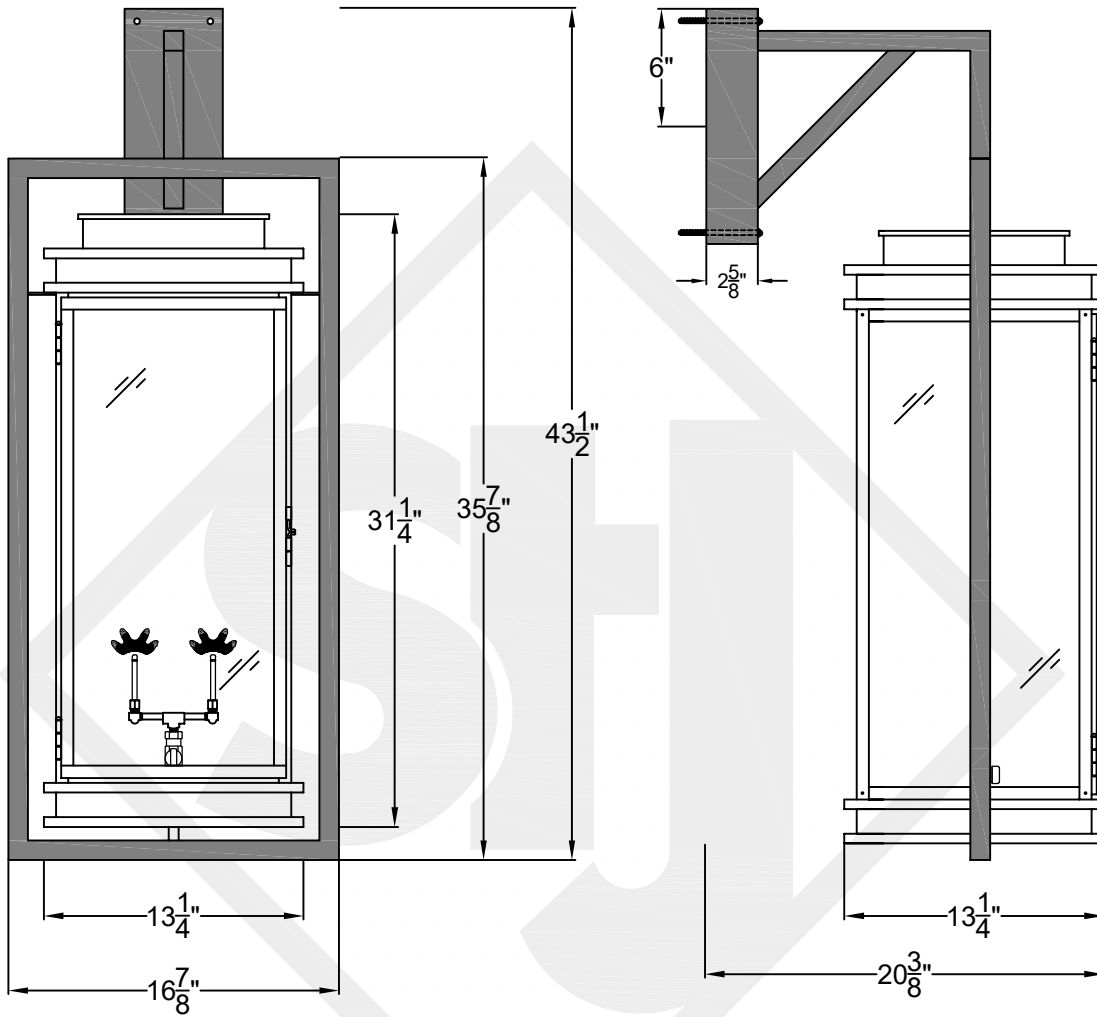

Lights are handcrafted.
Dimensions may vary by 1/4"

UL Certified
Candelabra- Max 60 Watt Bulb
Edison- Max 660 Watt Bulb

SOMERSET SMALL WALL MOUNT FULL YOKE

Shortest Height $28\frac{7}{8}"$

Backplate

St. James
LIGHTING

SOMERSET MEDIUM WALL MOUNT FULL YOKE

Shortest Height $32\frac{3}{4}$ "

Front View

Side View

Backplate

St. James
LIGHTING

SCALE: N.T.S.	DRAFT: Y. McCullough
FILE: SOMM	APP'D: J. Ragan
JOB: X	DATE: 11/29/23

Lights are handcrafted.
Dimensions may vary by 1/4"

B.T.U. Rating
Natural Gas: 2730 B.T.U.
Propane: 2080 B.T.U.

SOMERSET LARGE WALL MOUNT FULL YOKE

Shortest Height $37\frac{5}{8}"$

Backplate

St. James
LIGHTING

SCALE: N.T.S.	DRAFT: Y. McCullough
FILE: SOML	APP'D: J. Ragan
JOB: X	DATE: 11/29/23

Lights are handcrafted.
Dimensions may vary by 1/4"

B.T.U. Rating
Natural Gas: 2730 B.T.U.
Propane: 2080 B.T.U.

SOMERSET GRANDE WALL MOUNT FULL YOKE

Shortest Height $42\frac{3}{4}$ "

Front View

Side View

Backplate