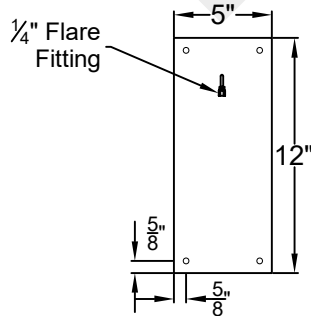

B.T.U. Rating
Natural Gas: 2730 B.T.U.
Propane: 2080 B.T.U.

SOMERSET LARGE WALL MOUNT FULL YOKE

Shortest Height $37\frac{5}{8}"$

Backplate

St. James
LIGHTING

SCALE: N.T.S.	DRAFT: Y. McCullough
FILE: SOML	APP'D: J. Ragan
JOB: X	DATE: 11/29/23

Lights are handcrafted.
Dimensions may vary by 1/4"

B.T.U. Rating
Natural Gas: 2730 B.T.U.
Propane: 2080 B.T.U.

SOMERSET GRANDE WALL MOUNT FULL YOKE

Shortest Height $42\frac{3}{4}$ "

Front View

Side View

Backplate

St. James
LIGHTING

SCALE: N.T.S.	DRAFT: Y. McCullough
FILE: SOMG	APP'D: J. Ragan
JOB: X	DATE: 11/29/23

Lights are handcrafted.
Dimensions may vary by 1/4"

B.T.U. Rating
Natural Gas: 5460 B.T.U.
Propane: 4160 B.T.U.