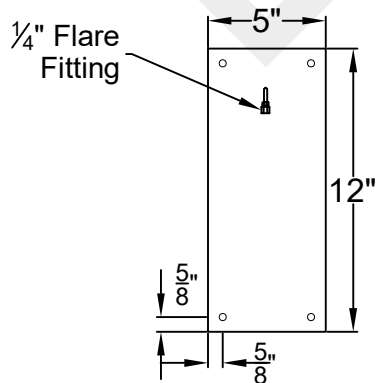

SCALE: N.T.S.	DRAFT: Y. McCullough
FILE: SOMS	APP'D: J. Ragan
JOB: X	DATE: 11/29/23

Lights are handcrafted.
Dimensions may vary by 1/4"

UL Certified
Candelabra- Max 60 Watt Bulb
Edison- Max 660 Watt Bulb

SOMERSET MEDIUM WALL MOUNT FULL YOKE

Shortest Height $32\frac{3}{4}$ "

Front View

Side View

Backplate

St. James
LIGHTING

SCALE: N.T.S.	DRAFT: Y. McCullough
FILE: SOMM	APP'D: J. Ragan
JOB: X	DATE: 11/29/23

Lights are handcrafted.
Dimensions may vary by 1/4"

B.T.U. Rating
Natural Gas: 2730 B.T.U.
Propane: 2080 B.T.U.

SOMERSET LARGE WALL MOUNT FULL YOKE

Shortest Height $37\frac{5}{8}"$

Backplate

St. James
LIGHTING

SCALE: N.T.S.	DRAFT: Y. McCullough
FILE: SOML	APP'D: J. Ragan
JOB: X	DATE: 11/29/23

Lights are handcrafted.
Dimensions may vary by 1/4"

B.T.U. Rating
Natural Gas: 2730 B.T.U.
Propane: 2080 B.T.U.

SOMERSET GRANDE WALL MOUNT FULL YOKE

Shortest Height $42\frac{3}{4}$ "

Front View

Side View

Backplate