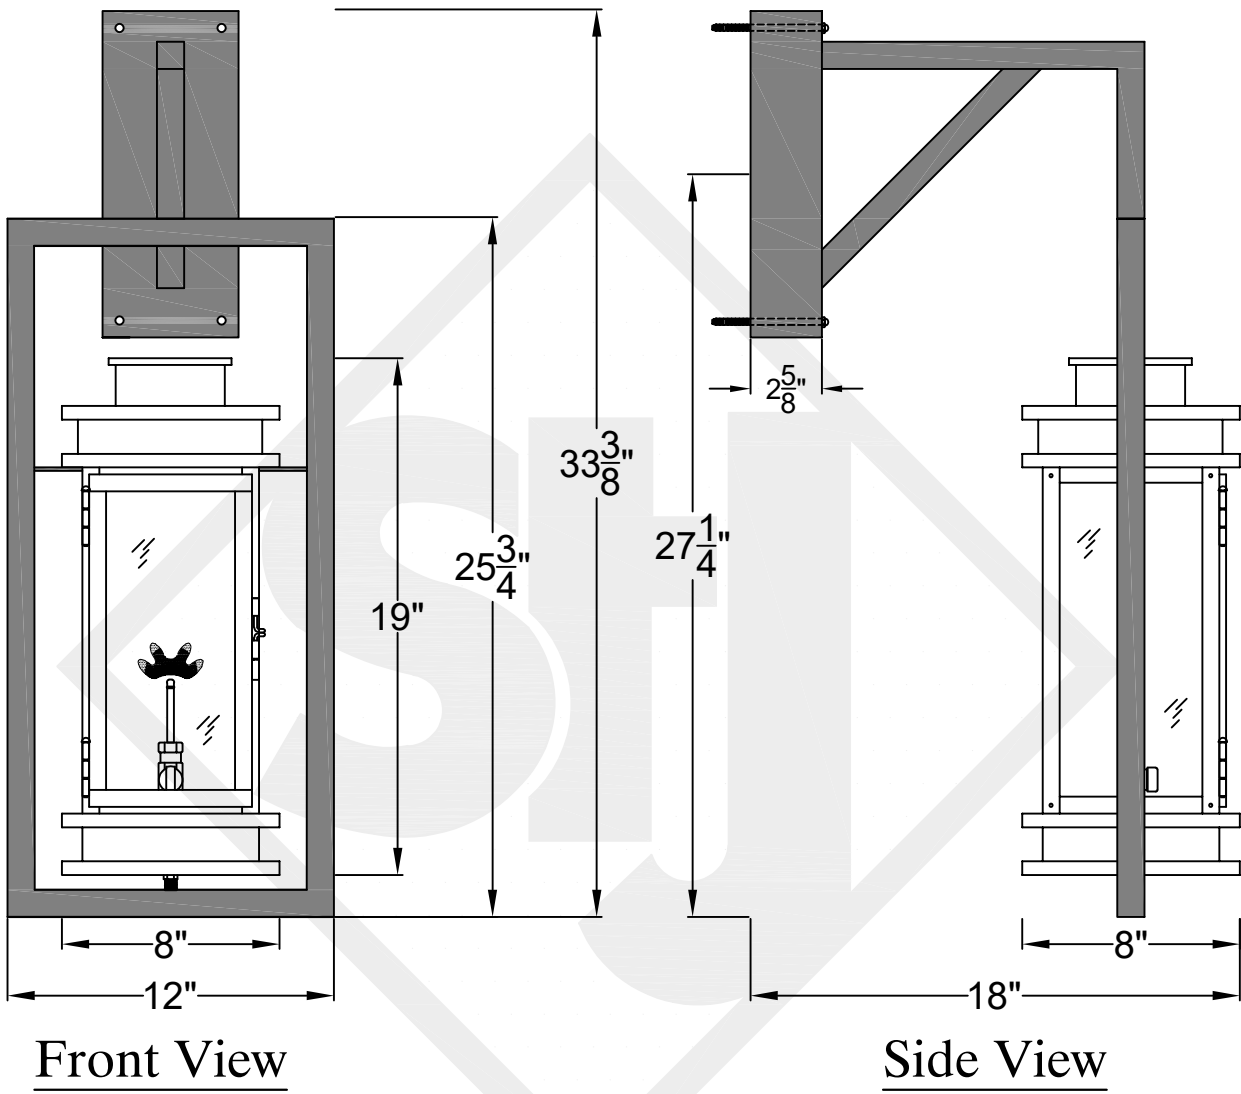

SOMERSET MINI WALL MOUNT FULL YOKE

Shortest
Height 22 $\frac{7}{8}$ "

Front View

Side View

Backplate

Mini not available in gas

St. James
LIGHTING

SCALE: N.T.S.	DRAFT: Y. McCullough
FILE: SOMMINI	APP'D: J. Ragan
JOB: X	DATE: 11/29/23

Lights are handcrafted.
Dimensions may vary by 1/4"

UL Certified
Candelabra- Max 60 Watt Bulb
Edison- Max 660 Watt Bulb

SOMERSET SMALL WALL MOUNT FULL YOKE

Shortest Height $28\frac{7}{8}"$

Backplate

St. James
LIGHTING

SCALE: N.T.S.	DRAFT: Y. McCullough
FILE: SOMS	APP'D: J. Ragan
JOB: X	DATE: 11/29/23

Lights are handcrafted.
Dimensions may vary by 1/4"

UL Certified
Candelabra- Max 60 Watt Bulb
Edison- Max 660 Watt Bulb

Lights are handcrafted.
Dimensions may vary by 1/4"

B.T.U. Rating
Natural Gas: 2730 B.T.U.
Propane: 2080 B.T.U.

SOMERSET GRANDE WALL MOUNT FULL YOKE

Shortest Height $42\frac{3}{4}$ "

Front View

Side View

Backplate