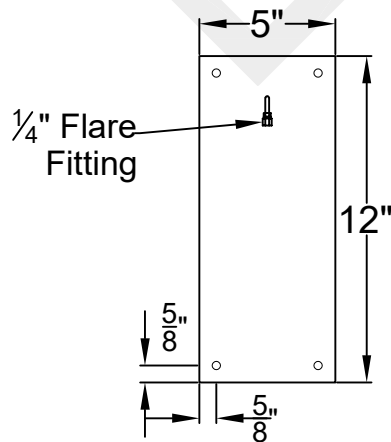

SOMERSET MINI WALL MOUNT FULL YOKE

Shortest
Height 22 $\frac{7}{8}$ "

Front View

Side View

Backplate

Mini not available in gas

St. James
LIGHTING

SCALE: N.T.S.	DRAFT: Y. McCullough
FILE: SOMMINI	APP'D: J. Ragan
JOB: X	DATE: 11/29/23

Lights are handcrafted.
Dimensions may vary by 1/4"

UL Certified
Candelabra- Max 60 Watt Bulb
Edison- Max 660 Watt Bulb

SOMERSET SMALL WALL MOUNT FULL YOKE

Shortest Height $28\frac{7}{8}"$

Backplate

St. James
LIGHTING

SCALE: N.T.S.	DRAFT: Y. McCullough
FILE: SOMS	APP'D: J. Ragan
JOB: X	DATE: 11/29/23

Lights are handcrafted.
Dimensions may vary by 1/4"

UL Certified
Candelabra- Max 60 Watt Bulb
Edison- Max 660 Watt Bulb

SOMERSET MEDIUM WALL MOUNT FULL YOKE

Shortest Height $32\frac{3}{4}$ "

Front View

Side View

Backplate

St. James
LIGHTING

SCALE: N.T.S.	DRAFT: Y. McCullough
FILE: SOMM	APP'D: J. Ragan
JOB: X	DATE: 11/29/23

Lights are handcrafted.
Dimensions may vary by 1/4"