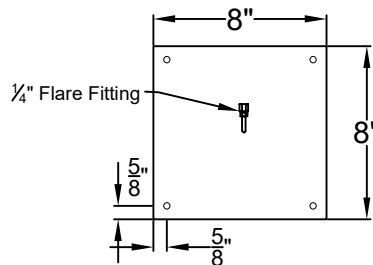

Shortest Height 41 ⁷/₈"

Front View

Side View

Ceiling Mount

**St. James
LIGHTING**

SCALE: N.T.S.	DRAFT: Y. McCullough
FILE: SARM	APP'D: J. Ragan
JOB: X	DATE: 11/28/23

Lights are handcrafted.
Dimensions may vary by 1/4"

B.T.U. Rating
Natural Gas: 2730 B.T.U.
Propane: 2080 B.T.U.

SARASOTA LARGE CEILING MOUNT FULL YOKE

Shortest Height 47 ¹/₄"

Front View

Side View

Ceiling Mount

St. James
LIGHTING

SCALE: N.T.S.	DRAFT: Y. McCullough
FILE: SARL	APP'D: J. Ragan
JOB: X	DATE: 11/28/23