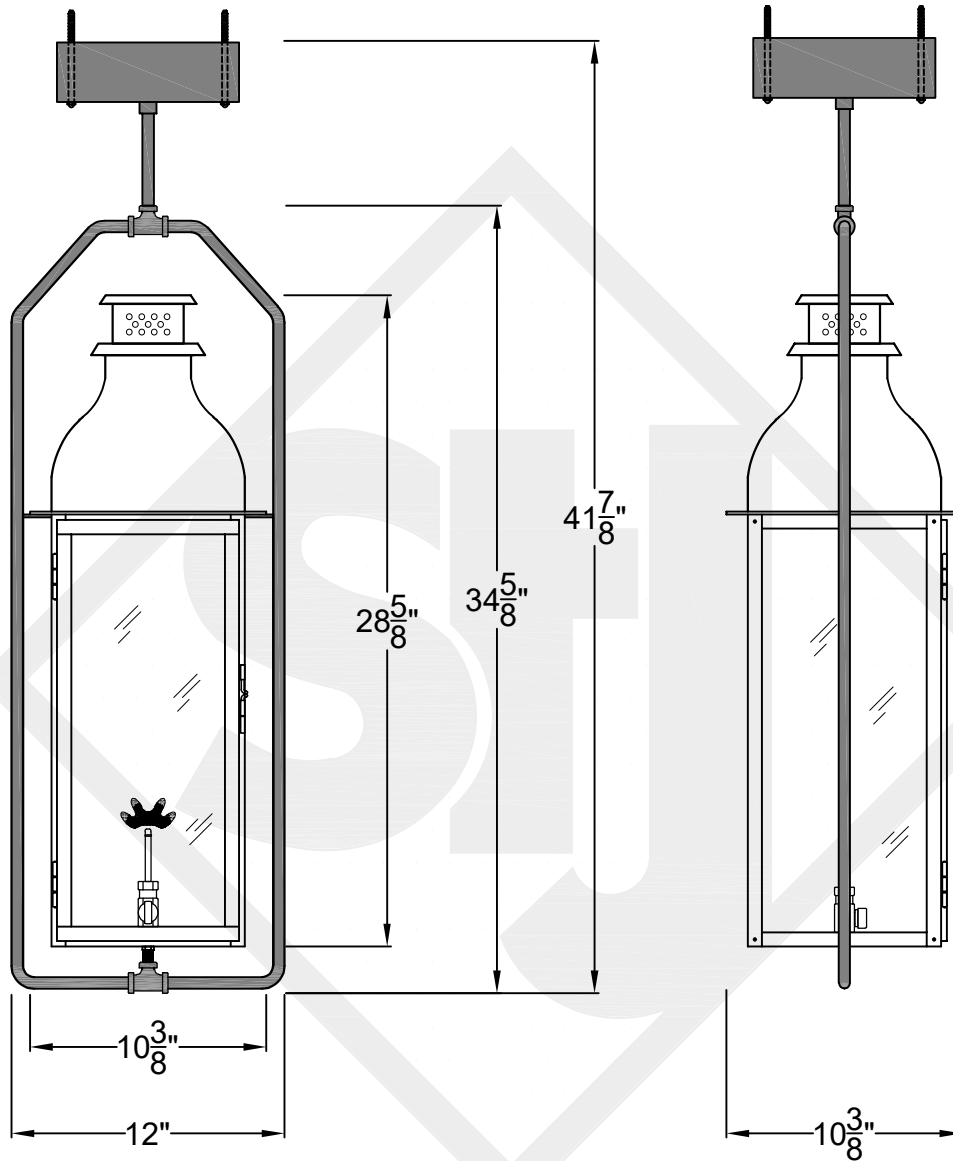

SARASOTA MINI CEILING MOUNT FULL YOKE

Shortest Height 30 1/4"

Front View

Side View

Ceiling Mount

St. James
LIGHTING

SCALE: N.T.S.	DRAFT: Y. McCullough
FILE: SARMINI	APP'D: J. Ragan
JOB: X	DATE: 11/28/23

Lights are handcrafted.
Dimensions may vary by 1/4"

UL Certified
Candelabra- Max 60 Watt Bulb
Edison- Max 660 Watt Bulb

Mini not Available in Gas

SARASOTA SMALL CEILING MOUNT FULL YOKE

Shortest Height 37 ⁵/₈"

Front View

Side View

Ceiling Mount

St. James
LIGHTING

SCALE: N.T.S.	DRAFT: Y. McCullough
FILE: SARS	APP'D: J. Ragan
JOB: X	DATE: 11/28/23

Lights are handcrafted.
Dimensions may vary by 1/4"

B.T.U. Rating
Natural Gas: 2730 B.T.U.
Propane: 2080 B.T.U.

SARASOTA MEDIUM CEILING MOUNT FULL YOKE

Shortest Height 41 ⁷/₈"

Front View

Side View

Ceiling Mount

**St. James
LIGHTING**

SCALE: N.T.S.	DRAFT: Y. McCullough
FILE: SARM	APP'D: J. Ragan
JOB: X	DATE: 11/28/23

Lights are handcrafted.
Dimensions may vary by 1/4"