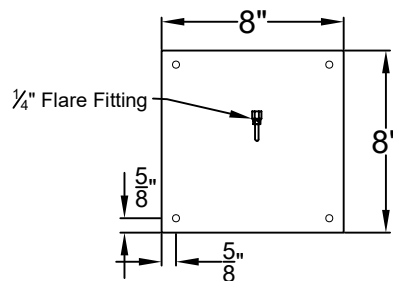

SARASOTA MINI CEILING MOUNT FULL YOKE

Shortest Height 30 1/4"

Front View

Side View

Ceiling Mount

St. James
LIGHTING

SCALE: N.T.S.	DRAFT: Y. McCullough
FILE: SARMINI	APP'D: J. Ragan
JOB: X	DATE: 11/28/23

Lights are handcrafted.
Dimensions may vary by 1/4"

SCALE: N.T.S.	DRAFT: Y. McCullough
FILE: SARS	APP'D: J. Ragan
JOB: X	DATE: 11/28/23

Lights are handcrafted.
Dimensions may vary by 1/4"

B.T.U. Rating
Natural Gas: 2730 B.T.U.
Propane: 2080 B.T.U.

SARASOTA MEDIUM CEILING MOUNT FULL YOKE

Shortest Height 41 ⁷/₈"

Front View

Side View

Ceiling Mount

**St. James
LIGHTING**

SCALE: N.T.S.	DRAFT: Y. McCullough
FILE: SARM	APP'D: J. Ragan
JOB: X	DATE: 11/28/23

Lights are handcrafted.
Dimensions may vary by 1/4"