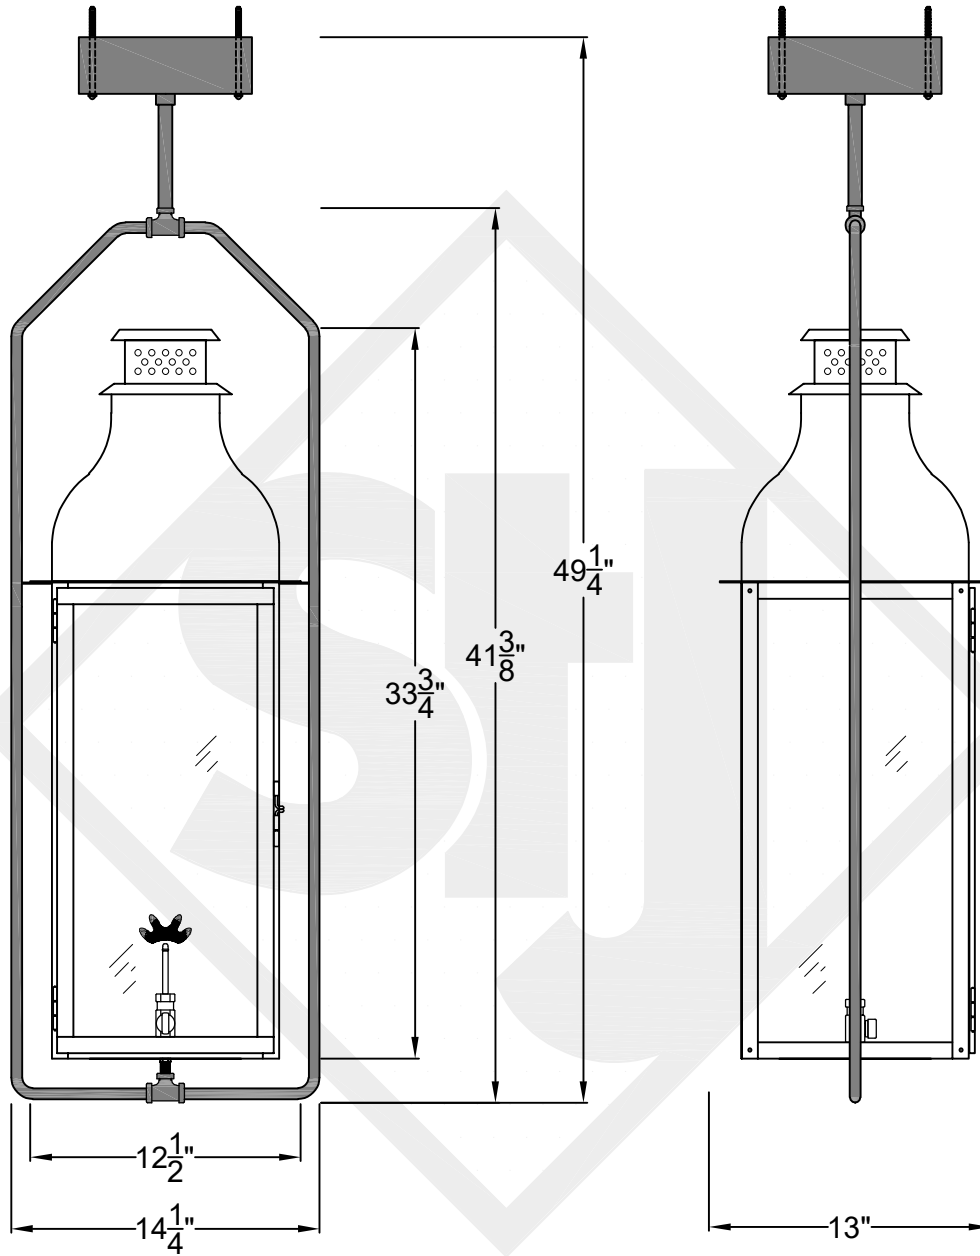

SARASOTA LARGE CEILING MOUNT FULL YOKE

Shortest Height 47 ¹/₄"

Front View

Side View