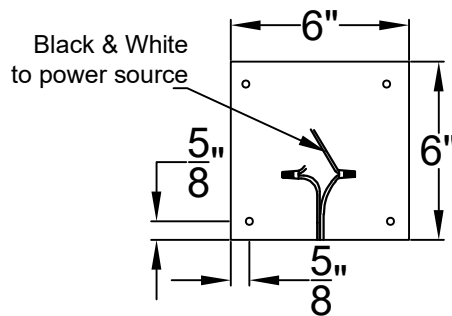

SARASOTA MINI CEILING MOUNT FULL YOKE

Shortest Height 30 1/4"

Front View

Side View

Ceiling Mount

St. James
LIGHTING

SCALE: N.T.S.	DRAFT: Y. McCullough
FILE: SARMINI	APP'D: J. Ragan
JOB: X	DATE: 11/28/23

Lights are handcrafted.
Dimensions may vary by 1/4"

UL Certified
Candelabra- Max 60 Watt Bulb
Edison- Max 660 Watt Bulb

Mini not Available in Gas

SARASOTA SMALL CEILING MOUNT FULL YOKE

Shortest Height 37 ⁵/₈"

Front View

Side View

Ceiling Mount

St. James
LIGHTING

Shortest Height 41 ⁷/₈"

Front View

Side View

Ceiling Mount

**St. James
LIGHTING**

SCALE: N.T.S.	DRAFT: Y. McCullough
FILE: SARM	APP'D: J. Ragan
JOB: X	DATE: 11/28/23

Lights are handcrafted.
Dimensions may vary by 1/4"