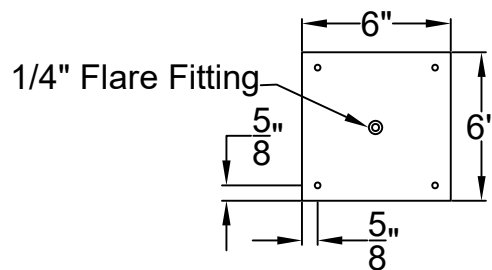

SARASOTA MINI CEILING MOUNT FULL YOKE

Shortest Height 30 1/4"

Front View

Side View

Ceiling Mount

St. James
LIGHTING

SCALE: N.T.S.	DRAFT: Y. McCullough
FILE: SARMINI	APP'D: J. Ragan
JOB: X	DATE: 11/28/23

Lights are handcrafted.
Dimensions may vary by 1/4"

UL Certified
Candelabra- Max 60 Watt Bulb
Edison- Max 660 Watt Bulb

Mini not Available in Gas

SARASOTA SMALL CEILING MOUNT FULL YOKE

Shortest Height 37 ⁵/₈"

Front View

Side View

Ceiling Mount

St. James
LIGHTING

Shortest Height 41 ⁷/₈"

Front View

Side View

Ceiling Mount

**St. James
LIGHTING**

SCALE: N.T.S.	DRAFT: Y. McCullough
FILE: SARM	APP'D: J. Ragan
JOB: X	DATE: 11/28/23

Lights are handcrafted.
Dimensions may vary by 1/4"