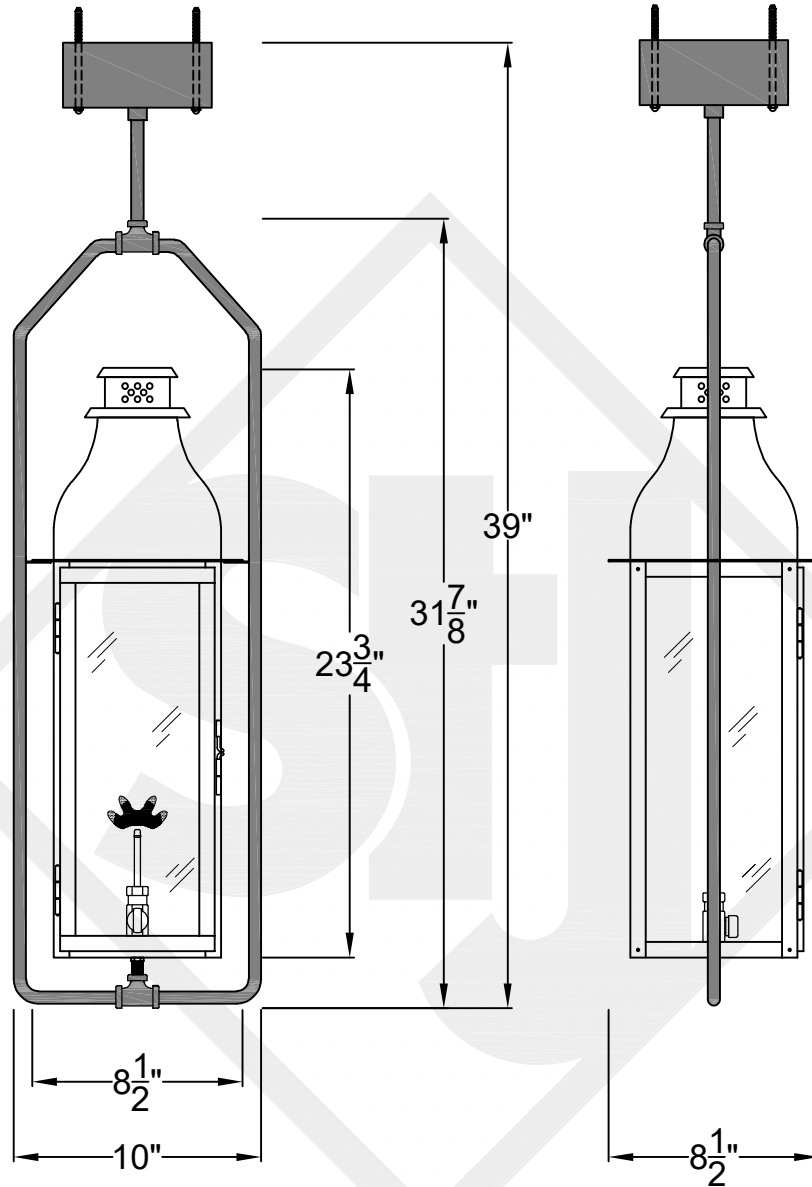

SARASOTA MINI CEILING MOUNT FULL YOKE

Shortest Height 30 1/4"

Front View

Side View

Ceiling Mount

St. James
LIGHTING

SCALE: N.T.S.	DRAFT: Y. McCullough
FILE: SARMINI	APP'D: J. Ragan
JOB: X	DATE: 11/28/23

Lights are handcrafted.
Dimensions may vary by 1/4"

UL Certified
Candelabra- Max 60 Watt Bulb
Edison- Max 660 Watt Bulb

Mini not Available in Gas

SARASOTA SMALL CEILING MOUNT FULL YOKE

Shortest Height 37 ⁵/₈"

Front View

Side View

Ceiling Mount

St. James
LIGHTING

SCALE: N.T.S.	DRAFT: Y. McCullough
FILE: SARS	APP'D: J. Ragan
JOB: X	DATE: 11/28/23

Lights are handcrafted.
Dimensions may vary by 1/4"

B.T.U. Rating
Natural Gas: 2730 B.T.U.
Propane: 2080 B.T.U.

SARASOTA MEDIUM CEILING MOUNT FULL YOKE

Shortest Height 41 ⁷/₈"

Front View

Side View

Ceiling Mount

**St. James
LIGHTING**

SCALE: N.T.S.	DRAFT: Y. McCullough
FILE: SARM	APP'D: J. Ragan
JOB: X	DATE: 11/28/23

Lights are handcrafted.
Dimensions may vary by 1/4"