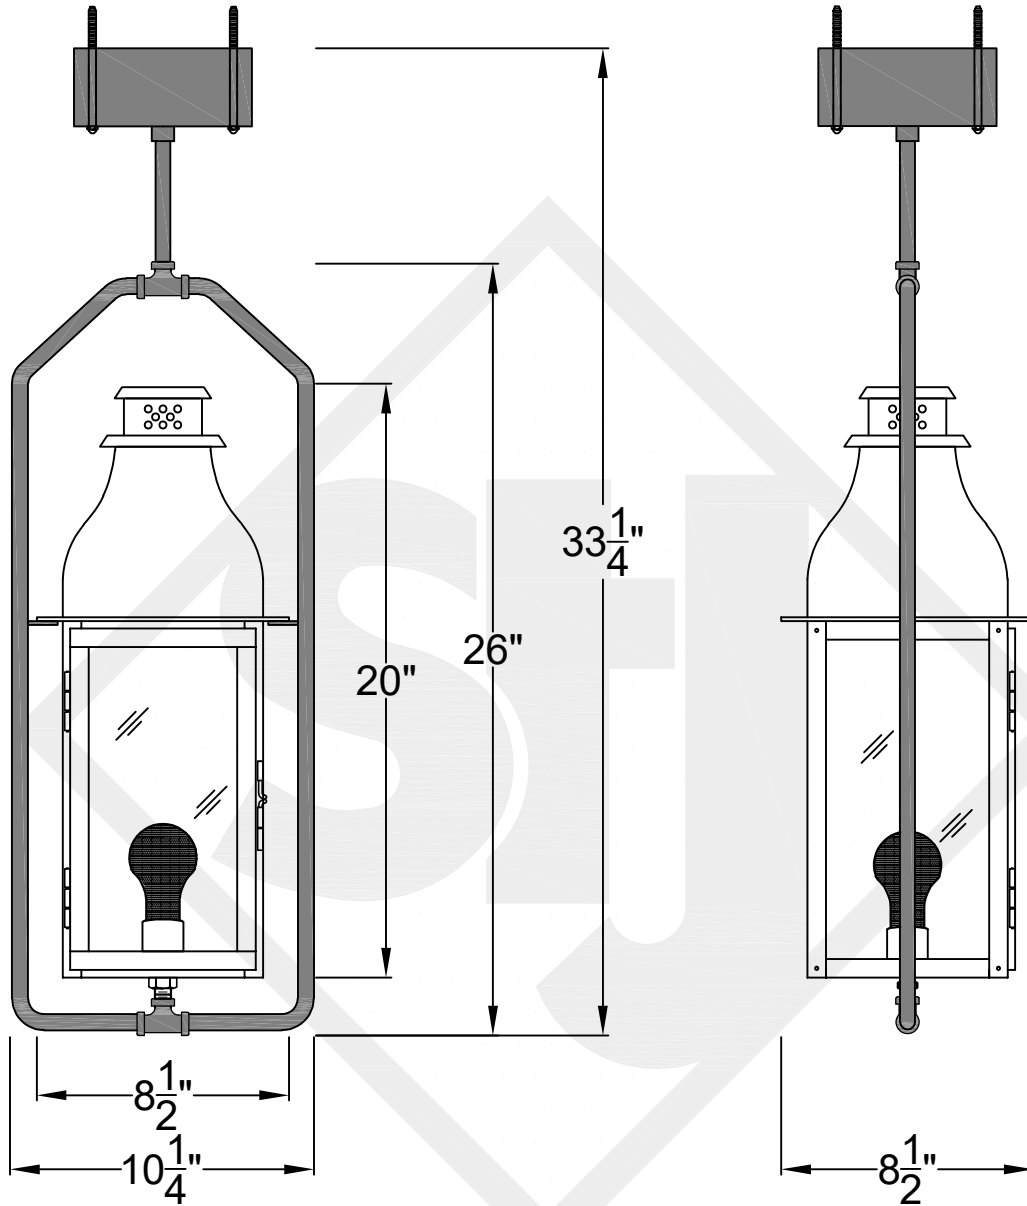

SARASOTA MINI CEILING MOUNT FULL YOKE

Shortest Height 30 1/4"

Front View

Side View

Ceiling Mount

St. James
LIGHTING

SCALE: N.T.S.	DRAFT: Y. McCullough
FILE: SARMINI	APP'D: J. Ragan
JOB: X	DATE: 11/28/23

Lights are handcrafted.
Dimensions may vary by 1/4"

UL Certified
Candelabra- Max 60 Watt Bulb
Edison- Max 660 Watt Bulb

Mini not Available in Gas

SARASOTA SMALL CEILING MOUNT FULL YOKE

Shortest Height 37 ⁵/₈"

Front View

Side View

Ceiling Mount

St. James
LIGHTING

SCALE: N.T.S.	DRAFT: Y. McCullough
FILE: SARS	APP'D: J. Ragan
JOB: X	DATE: 11/28/23

Lights are handcrafted.
Dimensions may vary by 1/4"

B.T.U. Rating
Natural Gas: 2730 B.T.U.
Propane: 2080 B.T.U.

SARASOTA MEDIUM CEILING MOUNT FULL YOKE

Shortest Height 41 ⁷/₈"

Front View

Side View

Ceiling Mount

**St. James
LIGHTING**

SCALE: N.T.S.	DRAFT: Y. McCullough
FILE: SARM	APP'D: J. Ragan
JOB: X	DATE: 11/28/23

Lights are handcrafted.
Dimensions may vary by 1/4"