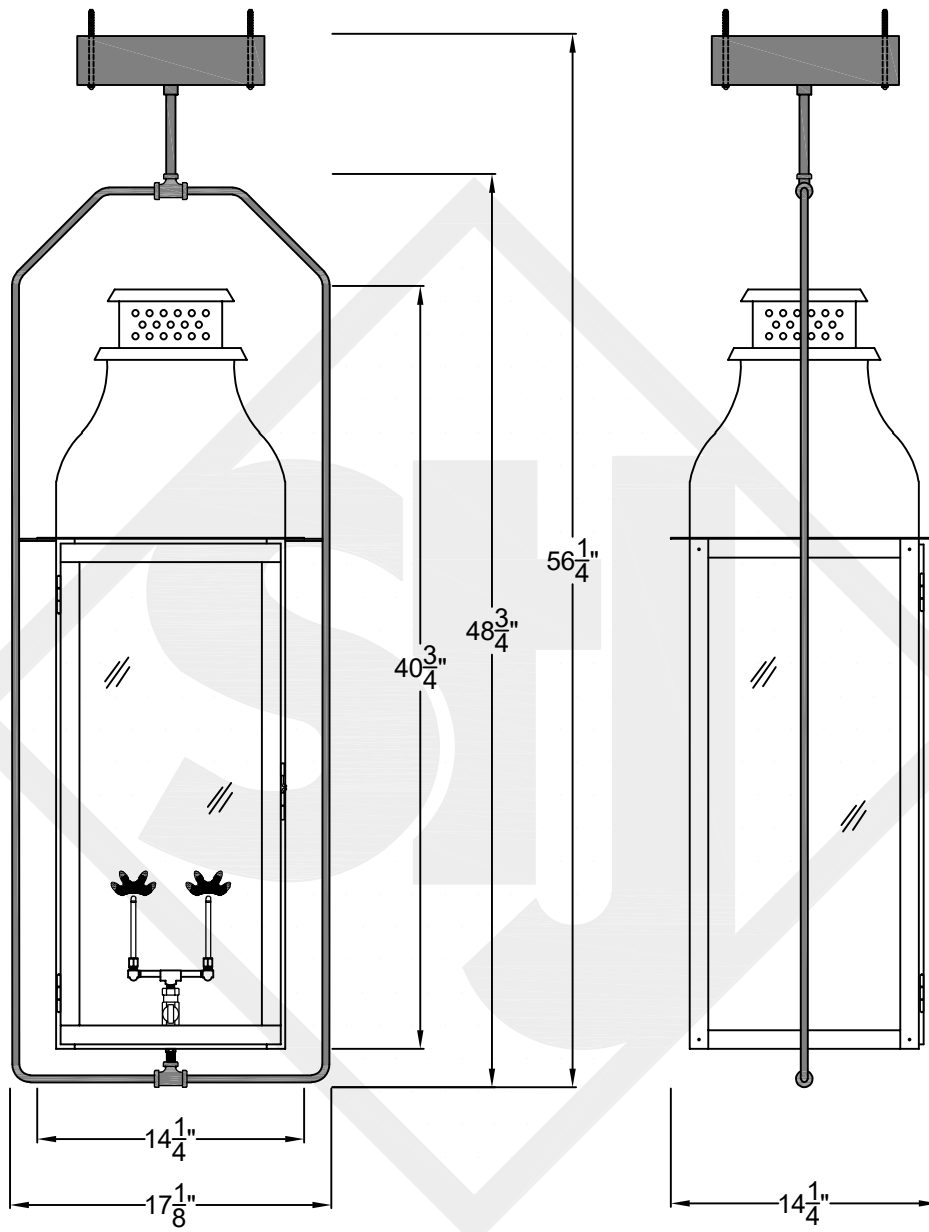

SARASOTA GRANDE CEILING MOUNT FULL YOKE

Shortest Height 54"

Front View

Side View