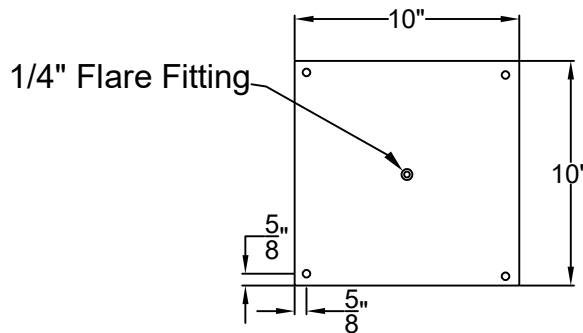

Shortest Height 41 ⁷/₈"

Front View

Side View

Ceiling Mount

**St. James
LIGHTING**

SCALE: N.T.S.	DRAFT: Y. McCullough
FILE: SARM	APP'D: J. Ragan
JOB: X	DATE: 11/28/23

Lights are handcrafted.
Dimensions may vary by 1/4"

Lights are handcrafted.
Dimensions may vary by 1/4"

B.T.U. Rating
Natural Gas: 2730 B.T.U.
Propane: 2080 B.T.U.

SARASOTA GRANDE CEILING MOUNT FULL YOKE

Shortest Height 54"

Front View

Side View

Ceiling Mount

St. James
LIGHTING

SCALE: N.T.S.	DRAFT: Y. McCullough
FILE: SARGG	APP'D: J. Ragan
JOB: X	DATE: 11/28/23

Lights are handcrafted.
Dimensions may vary by 1/4"

B.T.U. Rating
Natural Gas: 5460 B.T.U.
Propane: 4160 B.T.U.