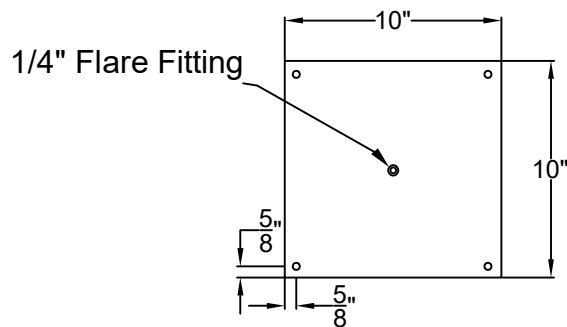

QUEBEC LARGE CEILING MOUNT FULL YOKE

Shortest Height 41"

Front View

Side View

Ceiling Mount

St. James
LIGHTING

SCALE: N.T.S.	DRAFT: Y. McCullough
FILE: QUEL	APP'D: J. Ragan
JOB: X	DATE: 12/5/23

Lights are handcrafted.
Dimensions may vary by 1/4"

B.T.U. Rating
Natural Gas: 2730 B.T.U.
Propane: 2080 B.T.U.

QUEBEC GRANDE CEILING MOUNT FULL YOKE

Shortest Height 47 $\frac{3}{8}$ "

Front View

Side View

Ceiling Mount

**St. James
LIGHTING**

SCALE: N.T.S.	DRAFT: Y. McCullough
FILE: QUEG	APP'D: J. Ragan
JOB: X	DATE: 12/5/23