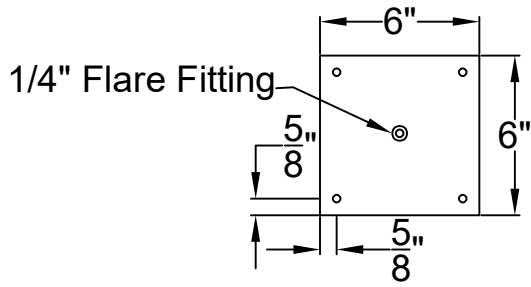

QUEBEC MINI CEILING MOUNT FULL YOKE

Front View

Side View

Ceiling Mount

St. James
LIGHTING

SCALE: N.T.S.	DRAFT: Y. McCullough
FILE: QUEMINI	APP'D: J. Ragan
JOB: X	DATE: 12/5/23

Lights are handcrafted.
Dimensions may vary by 1/4"

Mini not Available in Gas

UL Certified
Candelabra- Max 60 Watt Bulb
Edison- Max 660 Watt Bulb

QUEBEC SMALL CEILING MOUNT FULL YOKE

Shortest Height 31 $\frac{1}{4}$ "

Ceiling Mount

 St. James LIGHTING	
SCALE: N.T.S.	DRAFT: Y. McCullough
FILE: QUES	APP'D: J. Ragan
JOB: X	DATE: 12/5/23

Lights are handcrafted.
Dimensions may vary by 1/4"

B.T.U. Rating
Natural Gas: 2730 B.T.U.
Propane: 2080 B.T.U.

QUEBEC MEDIUM CEILING MOUNT FULL YOKE

Shortest Height $36\frac{5}{8}"$

Front View

Side View

Ceiling Mount

QUEBEC LARGE CEILING MOUNT FULL YOKE

Shortest Height 41"

Front View

Side View

Ceiling Mount

St. James
LIGHTING

SCALE: N.T.S.	DRAFT: Y. McCullough
FILE: QUEL	APP'D: J. Ragan
JOB: X	DATE: 12/5/23

Lights are handcrafted.
Dimensions may vary by 1/4"