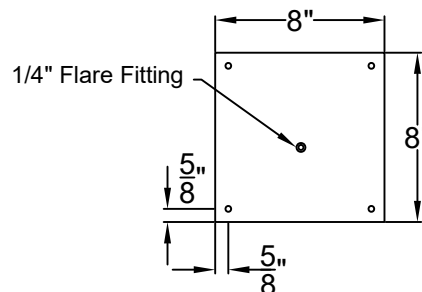

Lights are handcrafted.
Dimensions may vary by 1/4"

B.T.U. Rating
Natural Gas: 2730 B.T.U.
Propane: 2080 B.T.U.

QUEBEC MEDIUM CEILING MOUNT FULL YOKE

Shortest Height $36\frac{5}{8}"$

Front View

Side View

Ceiling Mount

**St. James
LIGHTING**

SCALE: N.T.S.	DRAFT: Y. McCullough
FILE: QUEM	APP'D: J. Ragan
JOB: X	DATE: 12/5/23

Lights are handcrafted.
Dimensions may vary by 1/4"

B.T.U. Rating
Natural Gas: 2730 B.T.U.
Propane: 2080 B.T.U.

QUEBEC LARGE CEILING MOUNT FULL YOKE

Shortest Height 41"

Front View

Side View

Ceiling Mount

St. James
LIGHTING

SCALE: N.T.S.	DRAFT: Y. McCullough
FILE: QUEL	APP'D: J. Ragan
JOB: X	DATE: 12/5/23

Lights are handcrafted.
Dimensions may vary by 1/4"