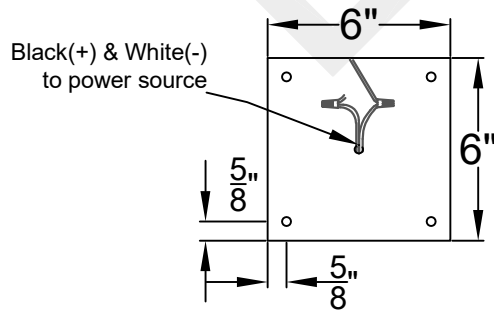

QUEBEC MINI CEILING MOUNT FULL YOKE

Front View

Side View

Ceiling Mount

St. James
LIGHTING

SCALE: N.T.S.	DRAFT: Y. McCullough
FILE: QUEMINI	APP'D: J. Ragan
JOB: X	DATE: 12/5/23

Lights are handcrafted.
Dimensions may vary by 1/4"

Mini not Available in Gas

UL Certified
Candelabra- Max 60 Watt Bulb
Edison- Max 660 Watt Bulb

QUEBEC SMALL CEILING MOUNT FULL YOKE

Shortest Height 31 $\frac{1}{4}$ "

Ceiling Mount

 St. James LIGHTING	
SCALE: N.T.S.	DRAFT: Y. McCullough
FILE: QUES	APP'D: J. Ragan
JOB: X	DATE: 12/5/23

Lights are handcrafted.
Dimensions may vary by 1/4"

B.T.U. Rating
Natural Gas: 2730 B.T.U.
Propane: 2080 B.T.U.

QUEBEC MEDIUM CEILING MOUNT FULL YOKE

Shortest Height $36\frac{5}{8}"$

Front View

Side View

Ceiling Mount

QUEBEC LARGE CEILING MOUNT FULL YOKE

Shortest Height 41"

Front View

Side View

Ceiling Mount

St. James
LIGHTING

SCALE: N.T.S.	DRAFT: Y. McCullough
FILE: QUEL	APP'D: J. Ragan
JOB: X	DATE: 12/5/23

Lights are handcrafted.
Dimensions may vary by 1/4"