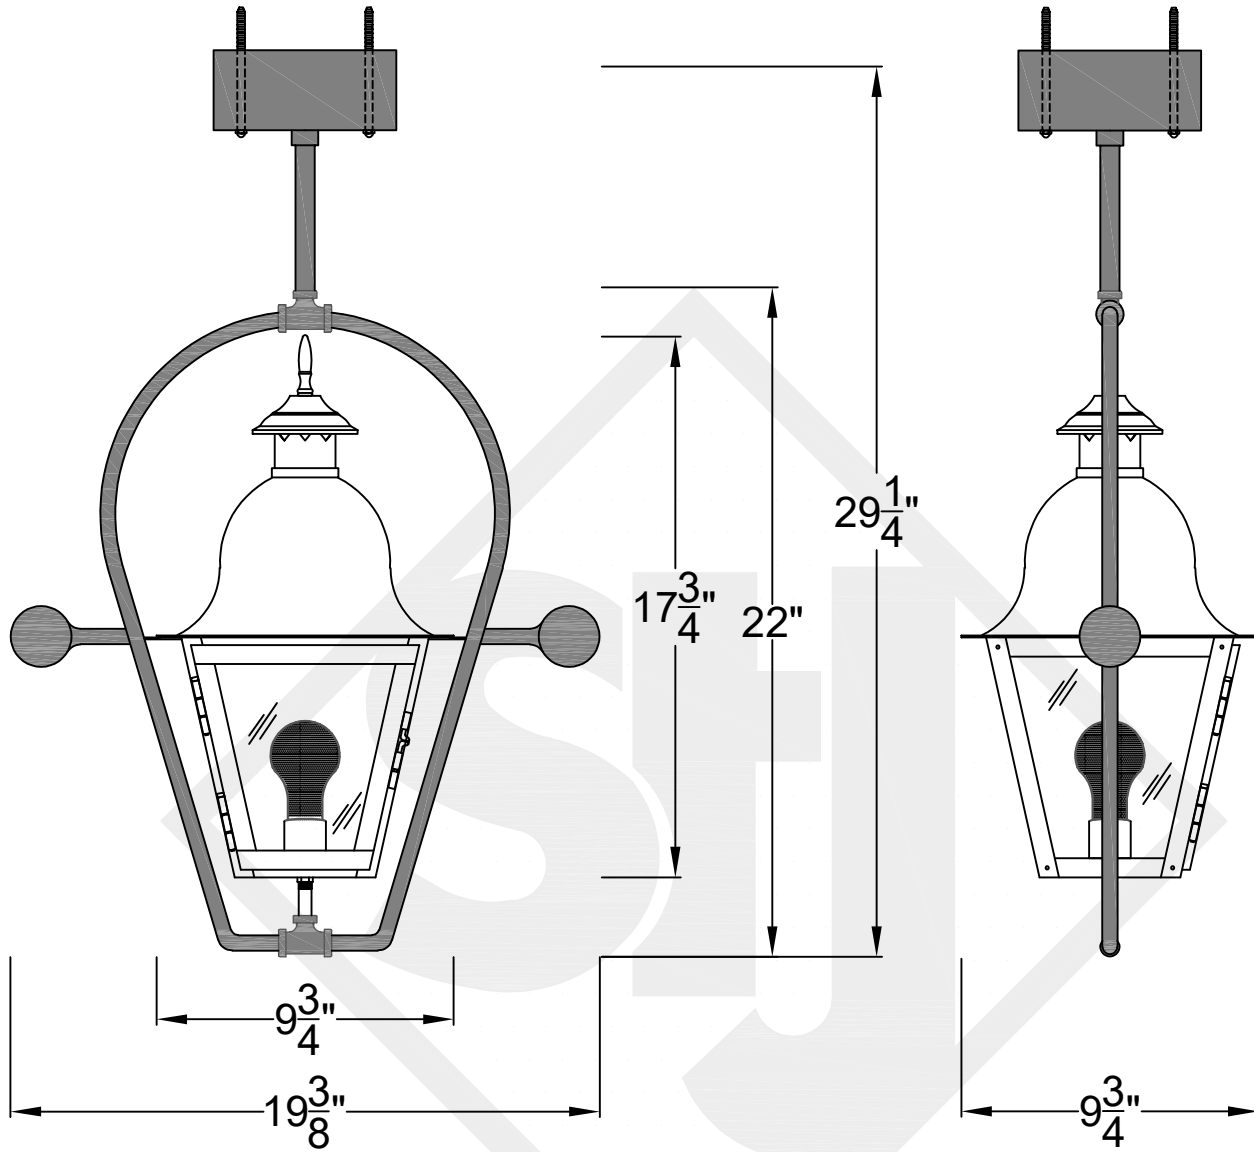

QUEBEC MINI CEILING MOUNT FULL YOKE

Front View

Side View

Ceiling Mount

St. James
LIGHTING

SCALE: N.T.S.	DRAFT: Y. McCullough
FILE: QUEMINI	APP'D: J. Ragan
JOB: X	DATE: 12/5/23

Lights are handcrafted.
Dimensions may vary by 1/4"

Mini not Available in Gas

UL Certified
Candelabra- Max 60 Watt Bulb
Edison- Max 660 Watt Bulb

QUEBEC SMALL CEILING MOUNT FULL YOKE

Shortest Height 31 $\frac{1}{4}$ "

Ceiling Mount

 St. James LIGHTING	
SCALE: N.T.S.	DRAFT: Y. McCullough
FILE: QUES	APP'D: J. Ragan
JOB: X	DATE: 12/5/23

Lights are handcrafted.
Dimensions may vary by 1/4"

B.T.U. Rating
Natural Gas: 2730 B.T.U.
Propane: 2080 B.T.U.

QUEBEC MEDIUM CEILING MOUNT FULL YOKE

Shortest Height $36\frac{5}{8}"$

Front View

Side View

Ceiling Mount

QUEBEC LARGE CEILING MOUNT FULL YOKE

Shortest Height 41"

Front View

Side View

Ceiling Mount

St. James
LIGHTING

SCALE: N.T.S.	DRAFT: Y. McCullough
FILE: QUEL	APP'D: J. Ragan
JOB: X	DATE: 12/5/23

Lights are handcrafted.
Dimensions may vary by 1/4"