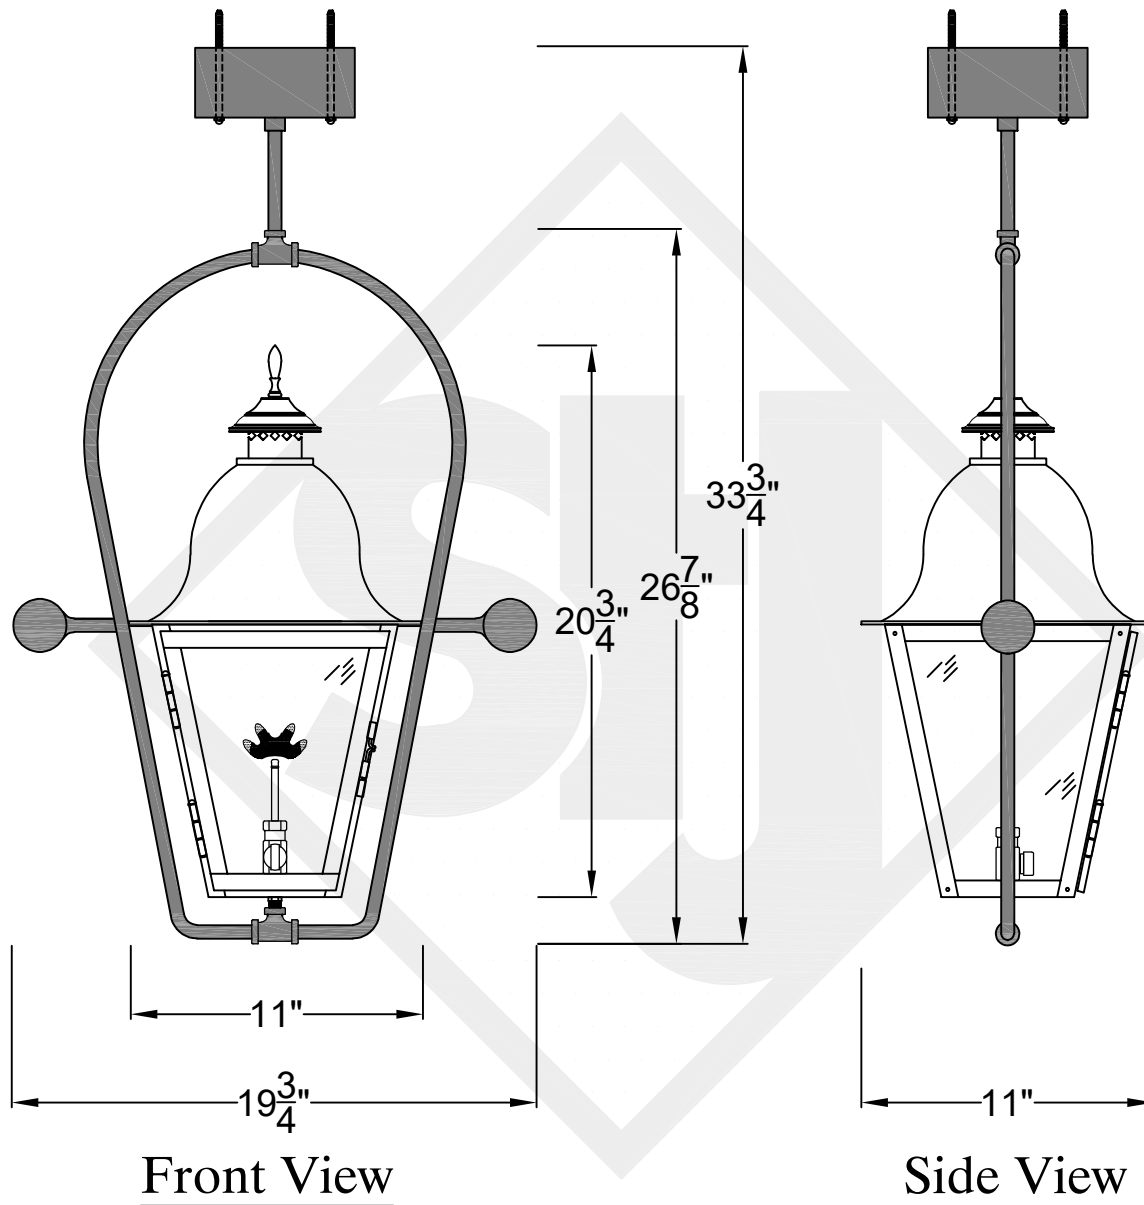

QUEBEC MINI CEILING MOUNT FULL YOKE

Front View

Side View

Ceiling Mount

St. James
LIGHTING

SCALE: N.T.S.	DRAFT: Y. McCullough
FILE: QUEMINI	APP'D: J. Ragan
JOB: X	DATE: 12/5/23

Lights are handcrafted.
Dimensions may vary by 1/4"

Mini not Available in Gas

UL Certified
Candelabra- Max 60 Watt Bulb
Edison- Max 660 Watt Bulb

QUEBEC SMALL CEILING MOUNT FULL YOKE

Shortest Height 31 $\frac{1}{4}$ "

Ceiling Mount

 St. James LIGHTING	
SCALE: N.T.S.	DRAFT: Y. McCullough
FILE: QUES	APP'D: J. Ragan
JOB: X	DATE: 12/5/23

Lights are handcrafted.
Dimensions may vary by 1/4"

B.T.U. Rating
Natural Gas: 2730 B.T.U.
Propane: 2080 B.T.U.

QUEBEC MEDIUM CEILING MOUNT FULL YOKE

Shortest Height $36\frac{5}{8}"$

Front View

Side View

Ceiling Mount

QUEBEC LARGE CEILING MOUNT FULL YOKE

Shortest Height 41"

Front View

Side View

Ceiling Mount

St. James
LIGHTING

SCALE: N.T.S.	DRAFT: Y. McCullough
FILE: QUEL	APP'D: J. Ragan
JOB: X	DATE: 12/5/23

Lights are handcrafted.
Dimensions may vary by 1/4"