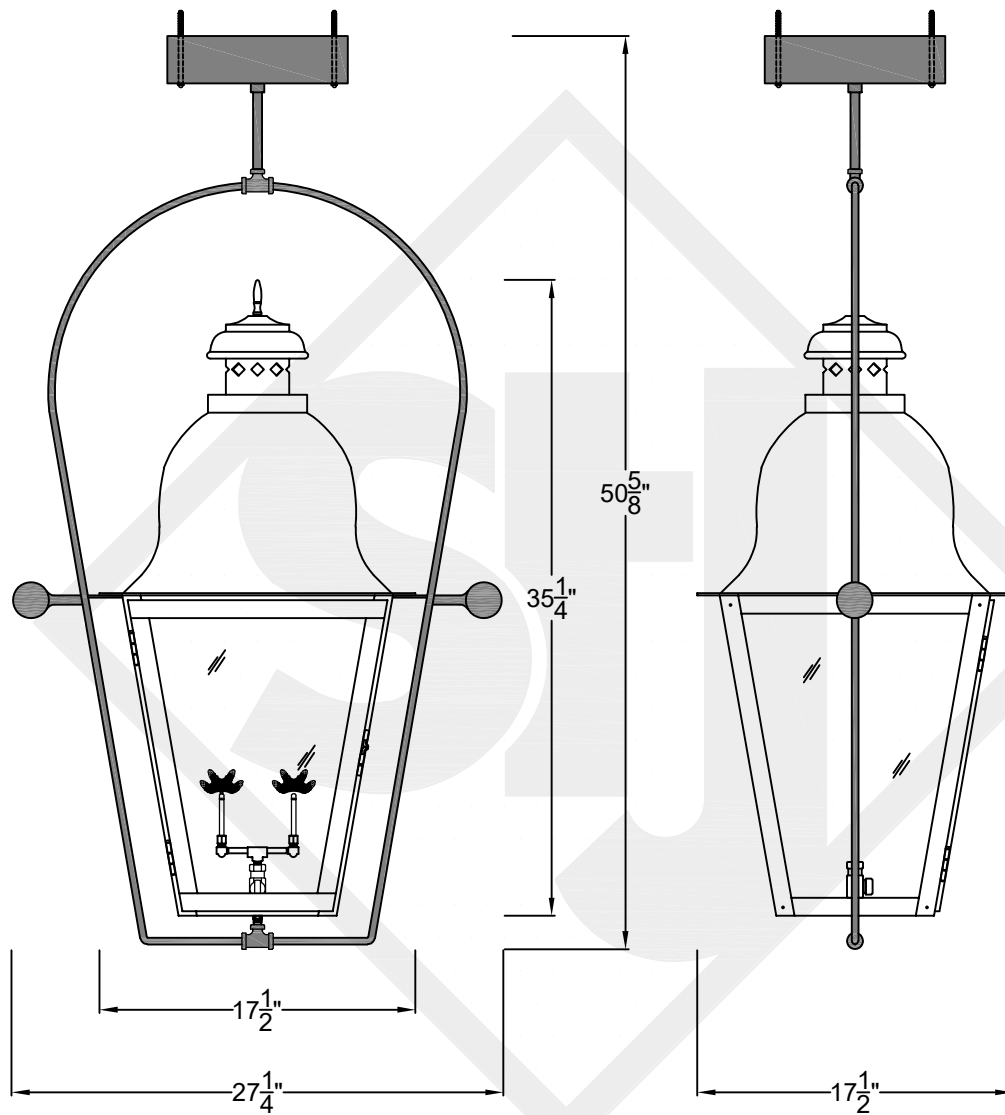

QUEBEC GRANDE CEILING MOUNT FULL YOKE

Shortest Height 47 $\frac{3}{8}$ "

Front View

Side View