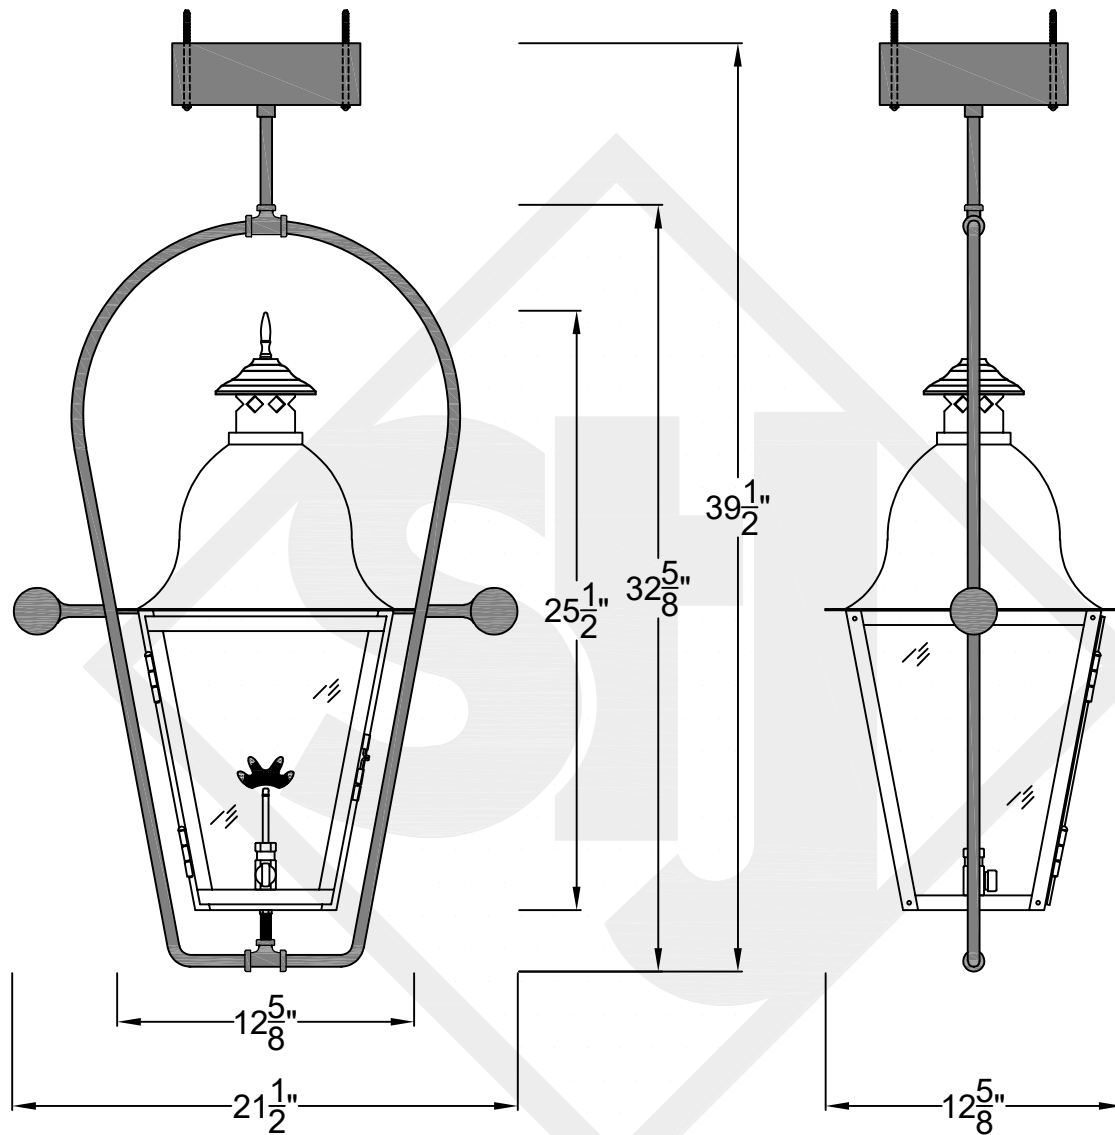

QUEBEC MINI CEILING MOUNT FULL YOKE

Front View

Side View

Ceiling Mount

St. James
LIGHTING

SCALE: N.T.S.	DRAFT: Y. McCullough
FILE: QUEMINI	APP'D: J. Ragan
JOB: X	DATE: 12/5/23

Lights are handcrafted.
Dimensions may vary by 1/4"

Mini not Available in Gas

UL Certified
Candelabra- Max 60 Watt Bulb
Edison- Max 660 Watt Bulb

QUEBEC SMALL CEILING MOUNT FULL YOKE

Shortest Height 31 $\frac{1}{4}$ "

Ceiling Mount

 St. James LIGHTING	
SCALE: N.T.S.	DRAFT: Y. McCullough
FILE: QUES	APP'D: J. Ragan
JOB: X	DATE: 12/5/23

Lights are handcrafted.
Dimensions may vary by 1/4"

B.T.U. Rating
Natural Gas: 2730 B.T.U.
Propane: 2080 B.T.U.

QUEBEC MEDIUM CEILING MOUNT FULL YOKE

Shortest Height $36\frac{5}{8}"$

Front View

Side View

Ceiling Mount

QUEBEC LARGE CEILING MOUNT FULL YOKE

Shortest Height 41"

Front View

Side View

Ceiling Mount

St. James
LIGHTING

SCALE: N.T.S.	DRAFT: Y. McCullough
FILE: QUEL	APP'D: J. Ragan
JOB: X	DATE: 12/5/23

Lights are handcrafted.
Dimensions may vary by 1/4"