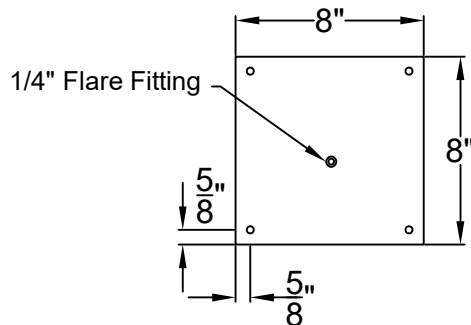

QUEBEC MINI CEILING MOUNT FULL YOKE

Front View

Side View

Ceiling Mount

St. James
LIGHTING

SCALE: N.T.S.	DRAFT: Y. McCullough
FILE: QUEMINI	APP'D: J. Ragan
JOB: X	DATE: 12/5/23

Lights are handcrafted.
Dimensions may vary by 1/4"

Mini not Available in Gas

UL Certified
Candelabra- Max 60 Watt Bulb
Edison- Max 660 Watt Bulb

QUEBEC SMALL CEILING MOUNT FULL YOKE

Shortest Height 31 $\frac{1}{4}$ "

Ceiling Mount

 St. James LIGHTING	
SCALE: N.T.S.	DRAFT: Y. McCullough
FILE: QUES	APP'D: J. Ragan
JOB: X	DATE: 12/5/23

Lights are handcrafted.
Dimensions may vary by 1/4"

B.T.U. Rating
Natural Gas: 2730 B.T.U.
Propane: 2080 B.T.U.

QUEBEC MEDIUM CEILING MOUNT FULL YOKE

Shortest Height $36\frac{5}{8}"$

Front View

Side View

Ceiling Mount

QUEBEC LARGE CEILING MOUNT FULL YOKE

Shortest Height 41"

Front View

Side View

Ceiling Mount

St. James
LIGHTING

SCALE: N.T.S.	DRAFT: Y. McCullough
FILE: QUEL	APP'D: J. Ragan
JOB: X	DATE: 12/5/23

Lights are handcrafted.
Dimensions may vary by 1/4"