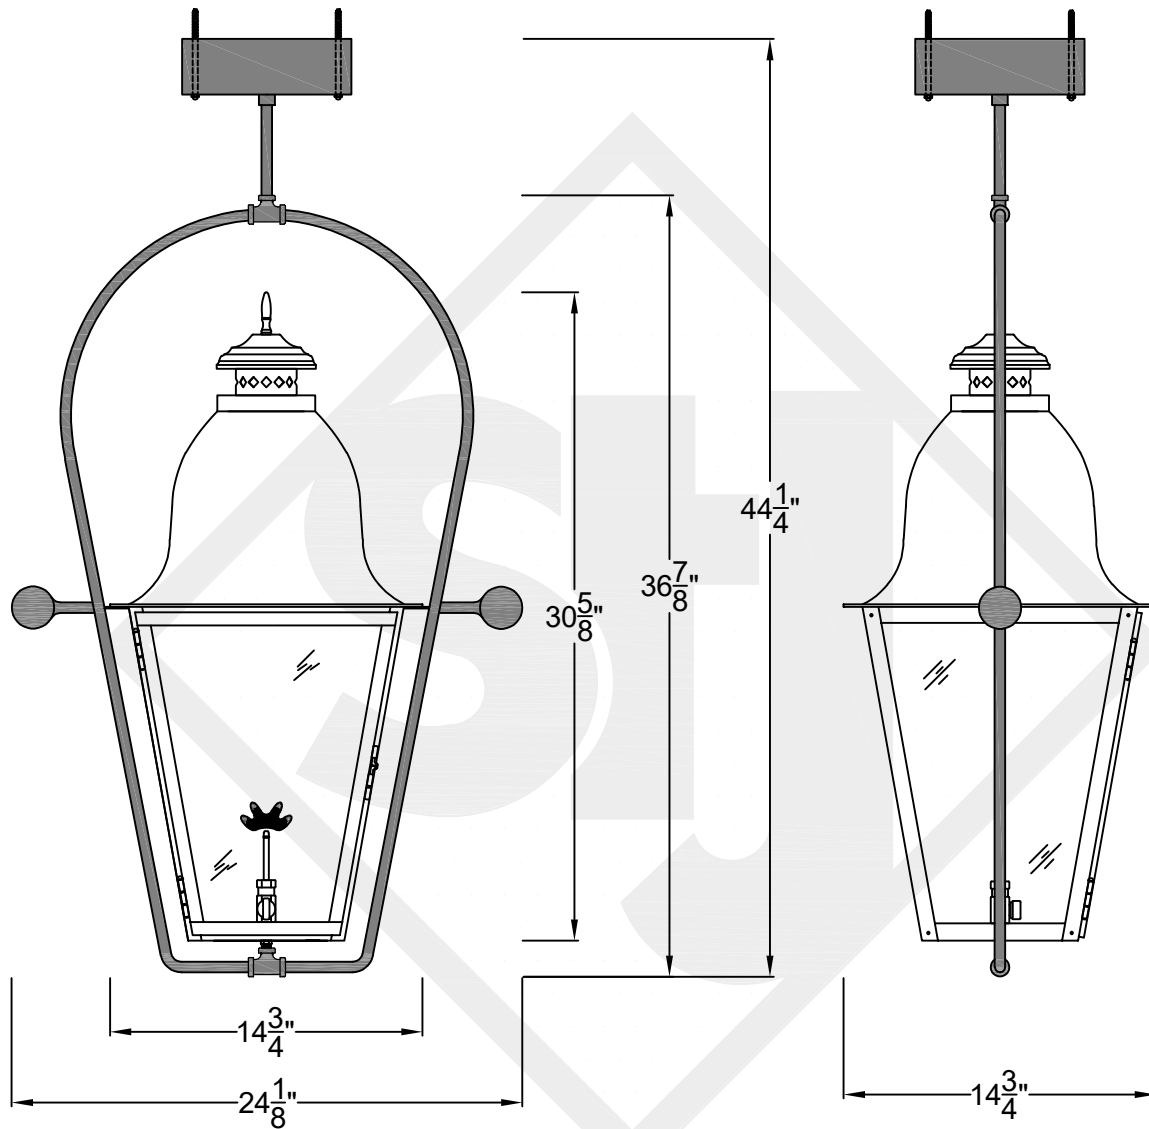

QUEBEC MINI CEILING MOUNT FULL YOKE

Front View

Side View

Ceiling Mount

St. James
LIGHTING

SCALE: N.T.S.	DRAFT: Y. McCullough
FILE: QUEMINI	APP'D: J. Ragan
JOB: X	DATE: 12/5/23

Lights are handcrafted.
Dimensions may vary by 1/4"

Mini not Available in Gas

UL Certified
Candelabra- Max 60 Watt Bulb
Edison- Max 660 Watt Bulb

QUEBEC SMALL CEILING MOUNT FULL YOKE

Shortest Height 31 $\frac{1}{4}$ "

Ceiling Mount

 St. James LIGHTING	
SCALE: N.T.S.	DRAFT: Y. McCullough
FILE: QUES	APP'D: J. Ragan
JOB: X	DATE: 12/5/23

**St. James
LIGHTING**

SCALE: N.T.S.	DRAFT: Y. McCullough
FILE: QUEM	APP'D: J. Ragan
JOB: X	DATE: 12/5/23

Lights are handcrafted.
Dimensions may vary by 1/4"

B.T.U. Rating
Natural Gas: 2730 B.T.U.
Propane: 2080 B.T.U.

QUEBEC LARGE CEILING MOUNT FULL YOKE

Shortest Height 41"

Front View

Side View

Ceiling Mount

St. James
LIGHTING

SCALE: N.T.S.	DRAFT: Y. McCullough
FILE: QUEL	APP'D: J. Ragan
JOB: X	DATE: 12/5/23

Lights are handcrafted.
Dimensions may vary by 1/4"