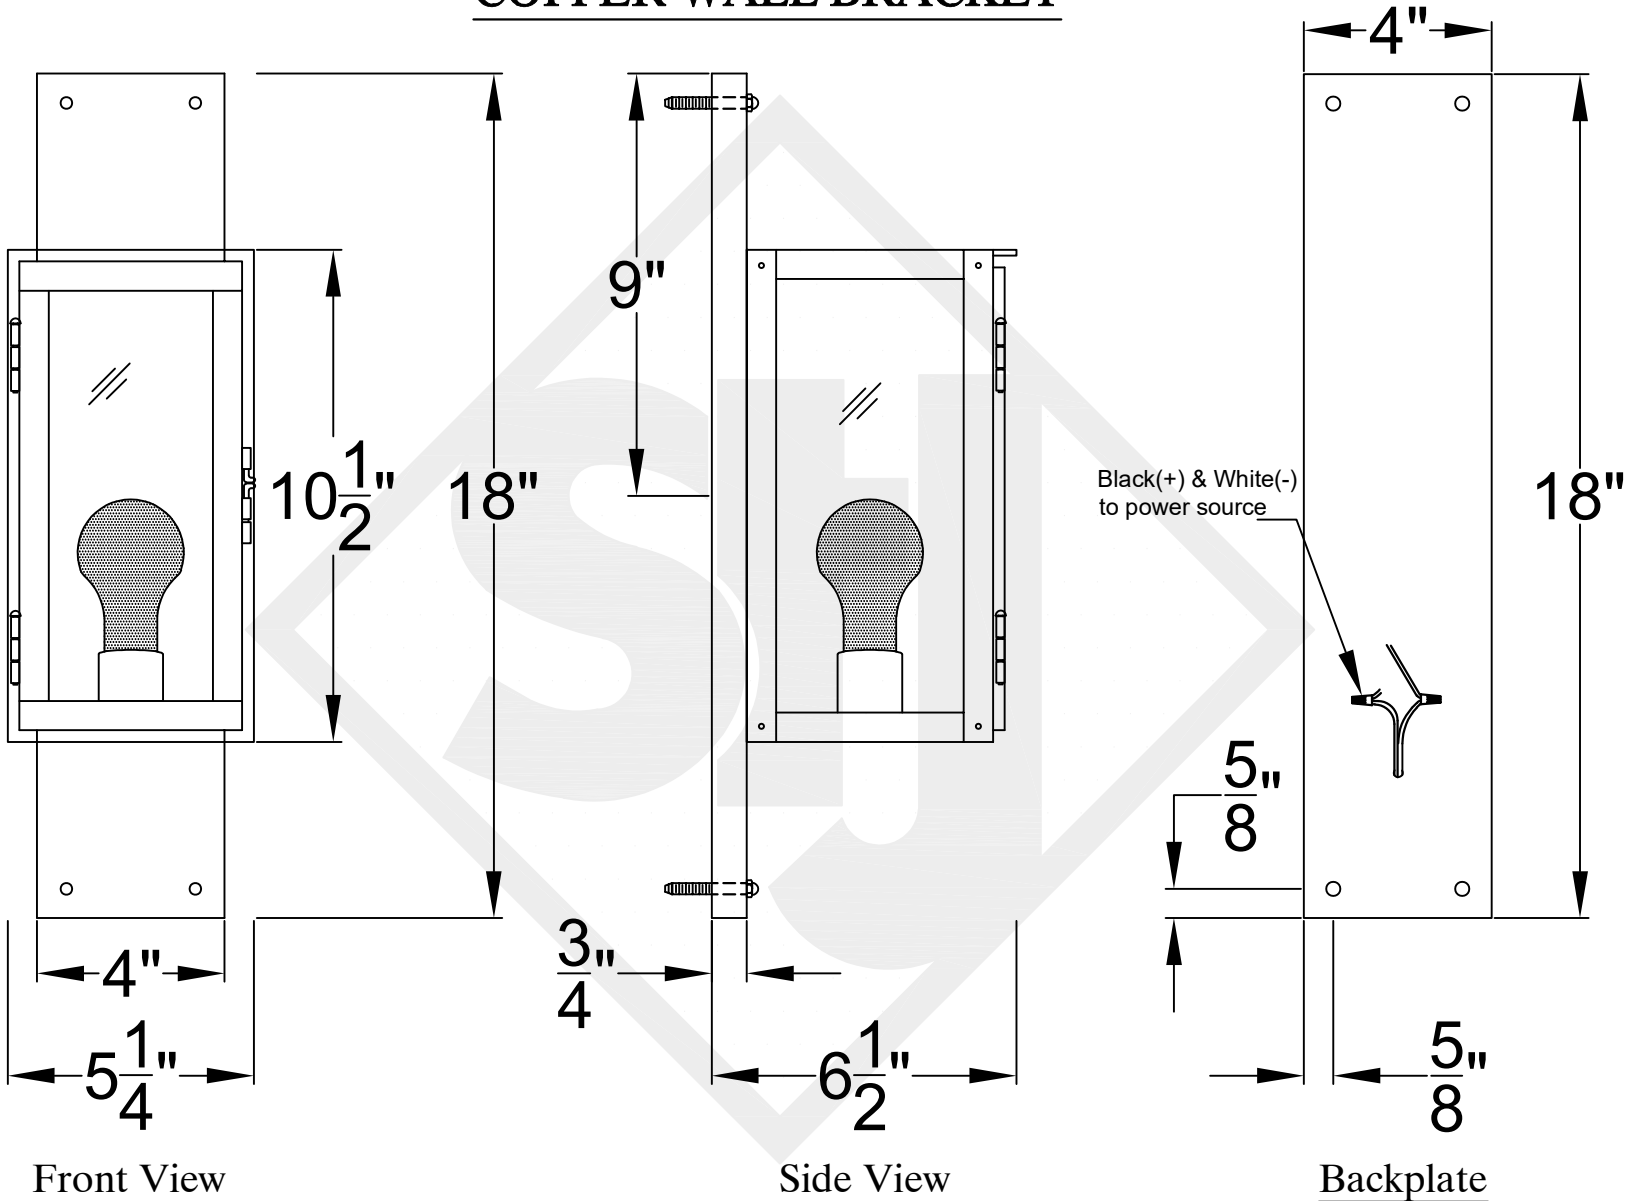

FIFTH AVENUE MINI COPPER WALL BRACKET

Front View

Side View

Backplate

St. James
LIGHTING

SCALE: N.T.S.	DRAFT: Y. McCullough
FILE: FIFMINI	APP'D: J. Ragan
JOB: X	DATE: 11/20/23

Lights are handcrafted.
Dimensions may vary by 1/4"

Lights are handcrafted.
Dimensions may vary by 1/4"

B.T.U. Rating
Natural Gas: 2730 B.T.U.
Propane: 2080 B.T.U.

FIFTH AVENUE MEDIUM COPPER WALL BRACKET

Front View

Side View

Backplate

St. James
LIGHTING

SCALE: N.T.S.	DRAFT: J. Grippo
FILE: FIFM	APP'D: J. Ragan
JOB: X	DATE: 11-15-2023

Lights are handcrafted.
Dimensions may vary by 1/4"

B.T.U. Rating
Natural Gas: 2730 B.T.U.
Propane: 2080 B.T.U.

FIFTH AVENUE LARGE COPPER WALL BRACKET

Front View

Side View

Backplate

**St. James
LIGHTING**

SCALE: N.T.S.	DRAFT: Y. McCullough
FILE: FIFL	APP'D: J. Ragan
JOB: X	DATE: 11/20/23

Lights are handcrafted.
Dimensions may vary by 1/4"

B.T.U. Rating
Natural Gas: 2730 B.T.U.
Propane: 2080 B.T.U.

FIFTH AVENUE GRANDE COPPER WALL BRACKET

Front View

Side View

Backplate

**St. James
LIGHTING**

SCALE: N.T.S.	DRAFT: Y. McCullough
FILE: FIG	APP'D: J. Ragan
JOB: X	DATE: 11/20/23