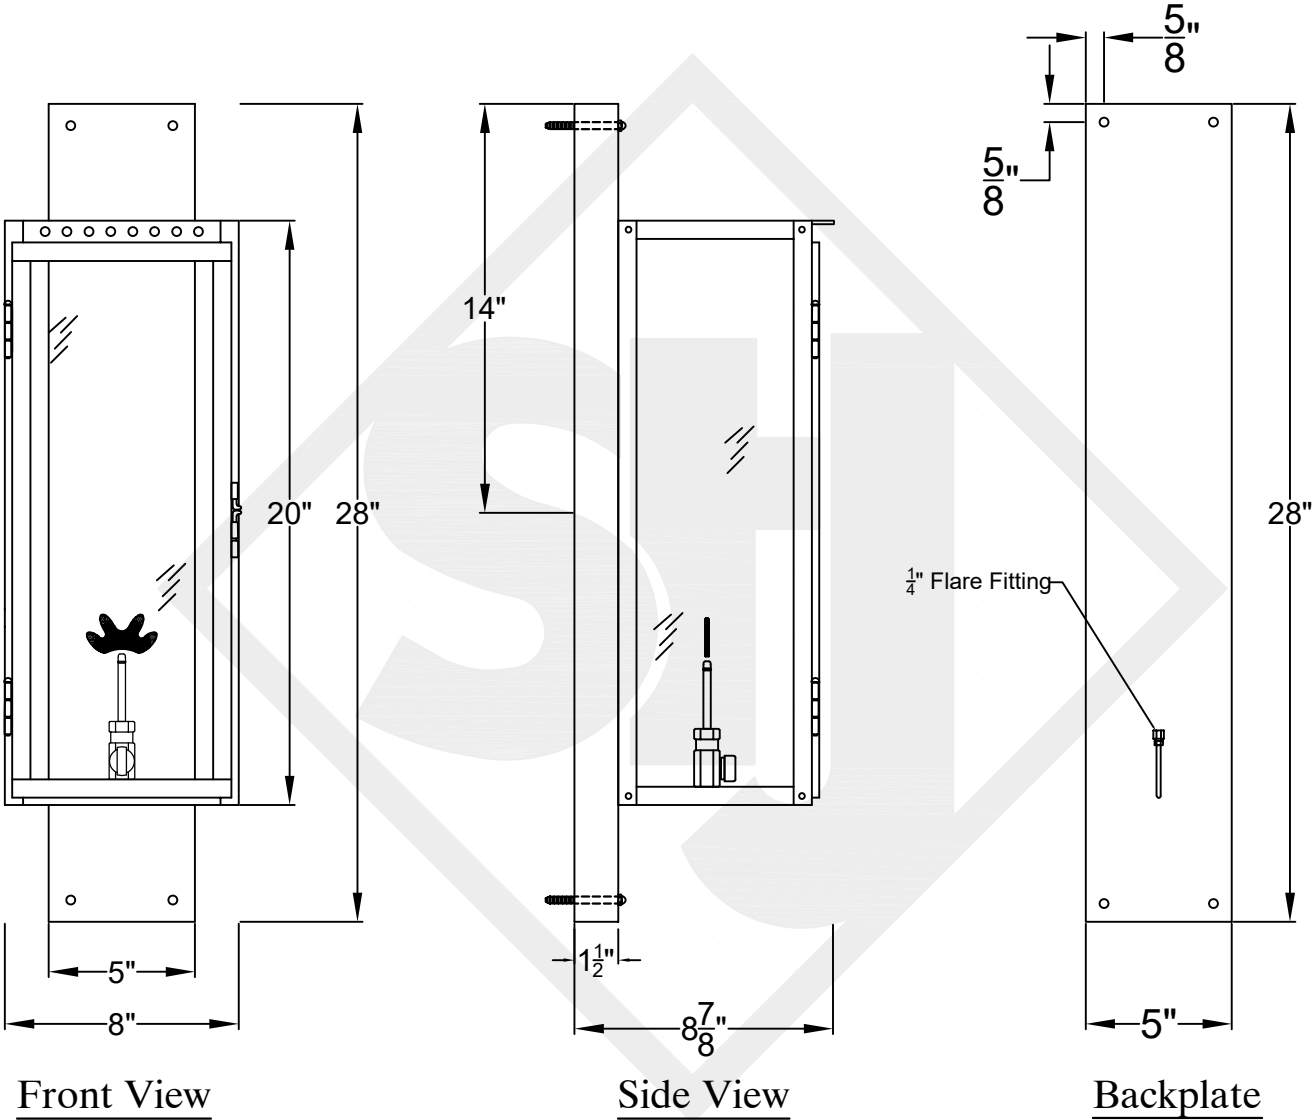

FIFTH AVENUE MINI COPPER WALL BRACKET

Front View

Side View

Backplate

St. James
LIGHTING

SCALE: N.T.S.	DRAFT: Y. McCullough
FILE: FIFMINI	APP'D: J. Ragan
JOB: X	DATE: 11/20/23

Lights are handcrafted.
Dimensions may vary by 1/4"

Lights are handcrafted.
Dimensions may vary by 1/4"

B.T.U. Rating
Natural Gas: 2730 B.T.U.
Propane: 2080 B.T.U.

FIFTH AVENUE MEDIUM COPPER WALL BRACKET

Front View

Side View

Backplate

St. James
LIGHTING

SCALE: N.T.S.	DRAFT: J. Grippo
FILE: FIFM	APP'D: J. Ragan
JOB: X	DATE: 11-15-2023

Lights are handcrafted.
Dimensions may vary by 1/4"

B.T.U. Rating
Natural Gas: 2730 B.T.U.
Propane: 2080 B.T.U.

FIFTH AVENUE LARGE COPPER WALL BRACKET

Front View

Side View

Backplate

**St. James
LIGHTING**

SCALE: N.T.S.	DRAFT: Y. McCullough
FILE: FIFL	APP'D: J. Ragan
JOB: X	DATE: 11/20/23

Lights are handcrafted.
Dimensions may vary by 1/4"

B.T.U. Rating
Natural Gas: 2730 B.T.U.
Propane: 2080 B.T.U.

FIFTH AVENUE GRANDE COPPER WALL BRACKET

Front View

Side View

Backplate

**St. James
LIGHTING**

SCALE: N.T.S.	DRAFT: Y. McCullough
FILE: FIG	APP'D: J. Ragan
JOB: X	DATE: 11/20/23