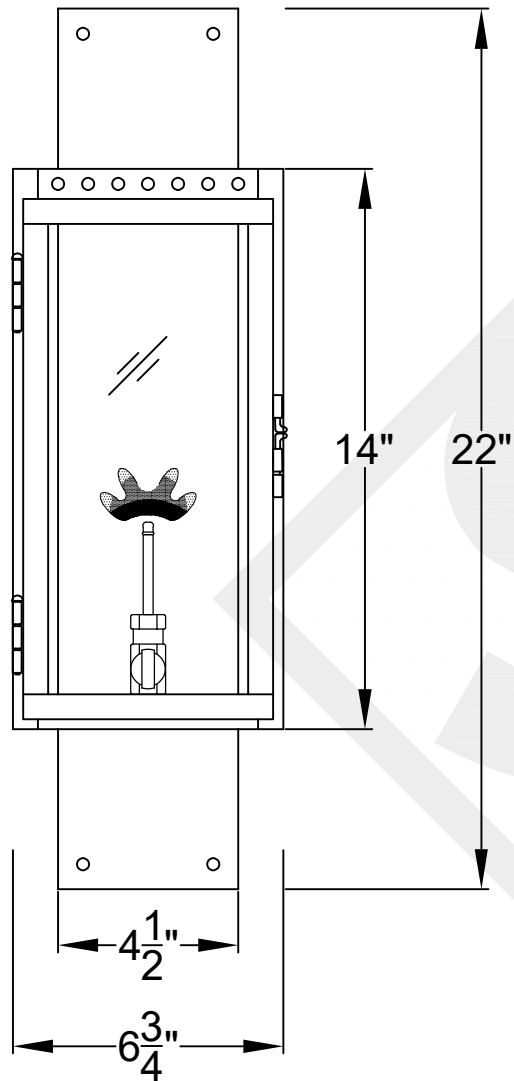

FIFTH AVENUE SMALL COPPER WALL BRACKET

Front View