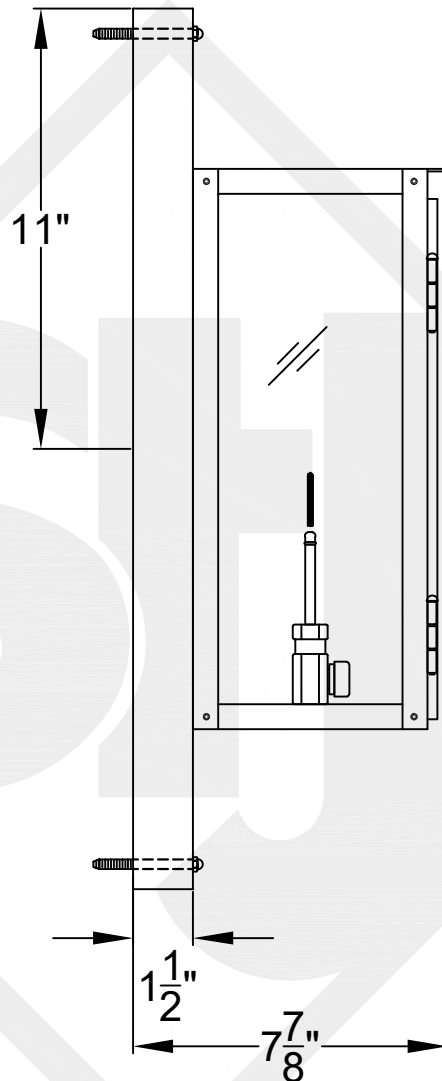

FIFTH AVENUE SMALL COPPER WALL BRACKET

Side View

**St. James
LIGHTING**

SCALE: N.T.S.	DRAFT: Y. McCullough
FILE: FIFS	APP'D: J. Ragan
JOB: X	DATE: 11/20/23

Lights are handcrafted.
Dimensions may vary by 1/4"

B.T.U. Rating
Natural Gas: 2730 B.T.U.
Propane: 2080 B.T.U.