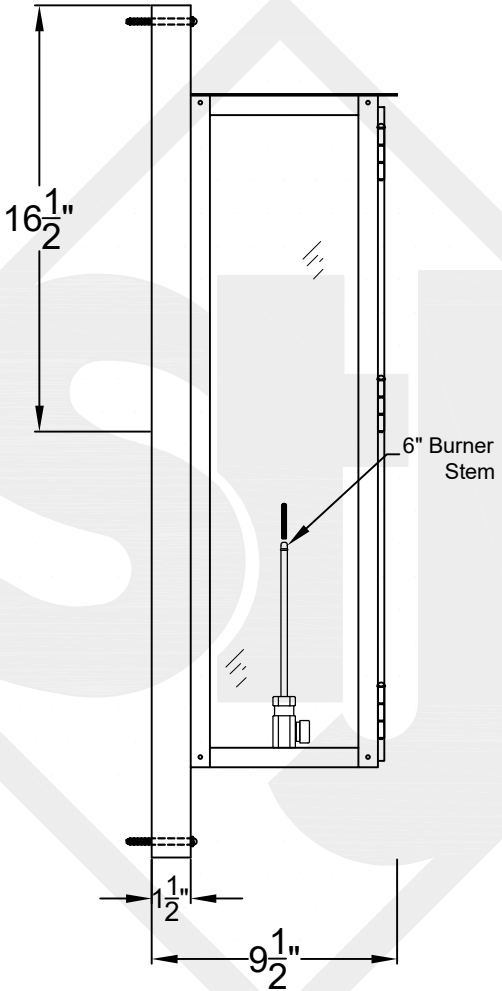

FIFTH AVENUE MINI COPPER WALL BRACKET

Front View

Side View

Backplate

St. James
LIGHTING

SCALE: N.T.S.	DRAFT: Y. McCullough
FILE: FIFMINI	APP'D: J. Ragan
JOB: X	DATE: 11/20/23

Lights are handcrafted.
Dimensions may vary by 1/4"

Lights are handcrafted.
Dimensions may vary by 1/4"

B.T.U. Rating
Natural Gas: 2730 B.T.U.
Propane: 2080 B.T.U.

FIFTH AVENUE MEDIUM COPPER WALL BRACKET

Front View

Side View

Backplate

St. James
LIGHTING

SCALE: N.T.S.	DRAFT: J. Grippo
FILE: FIFM	APP'D: J. Ragan
JOB: X	DATE: 11-15-2023

Lights are handcrafted.
Dimensions may vary by 1/4"

B.T.U. Rating
Natural Gas: 2730 B.T.U.
Propane: 2080 B.T.U.

FIFTH AVENUE LARGE COPPER WALL BRACKET

Front View

Side View

Backplate

**St. James
LIGHTING**

SCALE: N.T.S.	DRAFT: Y. McCullough
FILE: FIFL	APP'D: J. Ragan
JOB: X	DATE: 11/20/23

Lights are handcrafted.
Dimensions may vary by 1/4"

B.T.U. Rating
Natural Gas: 2730 B.T.U.
Propane: 2080 B.T.U.

FIFTH AVENUE GRANDE COPPER WALL BRACKET

Front View

Side View

Backplate

**St. James
LIGHTING**

SCALE: N.T.S.	DRAFT: Y. McCullough
FILE: FIG	APP'D: J. Ragan
JOB: X	DATE: 11/20/23