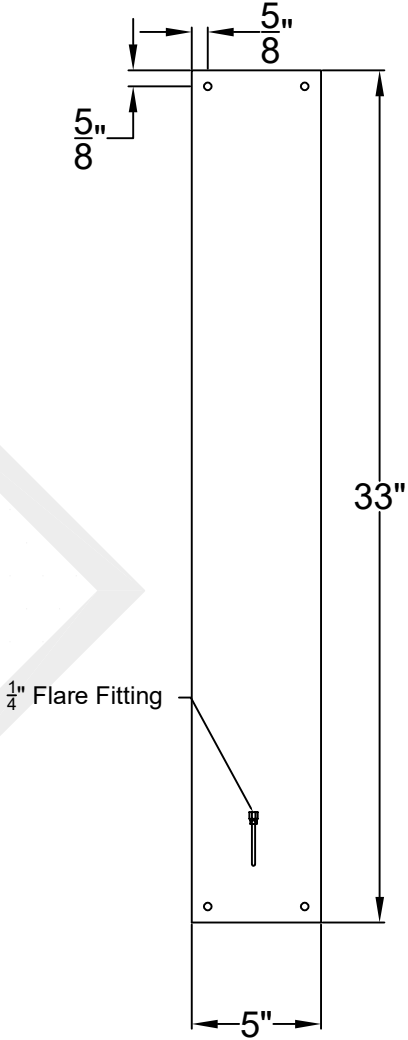

FIFTH AVENUE MINI COPPER WALL BRACKET

Front View

Side View

Backplate

St. James
LIGHTING

SCALE: N.T.S.	DRAFT: Y. McCullough
FILE: FIFMINI	APP'D: J. Ragan
JOB: X	DATE: 11/20/23

Lights are handcrafted.
Dimensions may vary by 1/4"

Lights are handcrafted.
Dimensions may vary by 1/4"

B.T.U. Rating
Natural Gas: 2730 B.T.U.
Propane: 2080 B.T.U.

FIFTH AVENUE MEDIUM COPPER WALL BRACKET

Front View

Side View

Backplate

St. James
LIGHTING

SCALE: N.T.S.	DRAFT: J. Grippo
FILE: FIFM	APP'D: J. Ragan
JOB: X	DATE: 11-15-2023

Lights are handcrafted.
Dimensions may vary by 1/4"

B.T.U. Rating
Natural Gas: 2730 B.T.U.
Propane: 2080 B.T.U.

FIFTH AVENUE LARGE COPPER WALL BRACKET

Front View

Side View

Backplate

**St. James
LIGHTING**

SCALE: N.T.S.	DRAFT: Y. McCullough
FILE: FIFL	APP'D: J. Ragan
JOB: X	DATE: 11/20/23

Lights are handcrafted.
Dimensions may vary by 1/4"

B.T.U. Rating
Natural Gas: 2730 B.T.U.
Propane: 2080 B.T.U.

FIFTH AVENUE GRANDE COPPER WALL BRACKET

Front View

Side View

Backplate

**St. James
LIGHTING**

SCALE: N.T.S.	DRAFT: Y. McCullough
FILE: FIG	APP'D: J. Ragan
JOB: X	DATE: 11/20/23