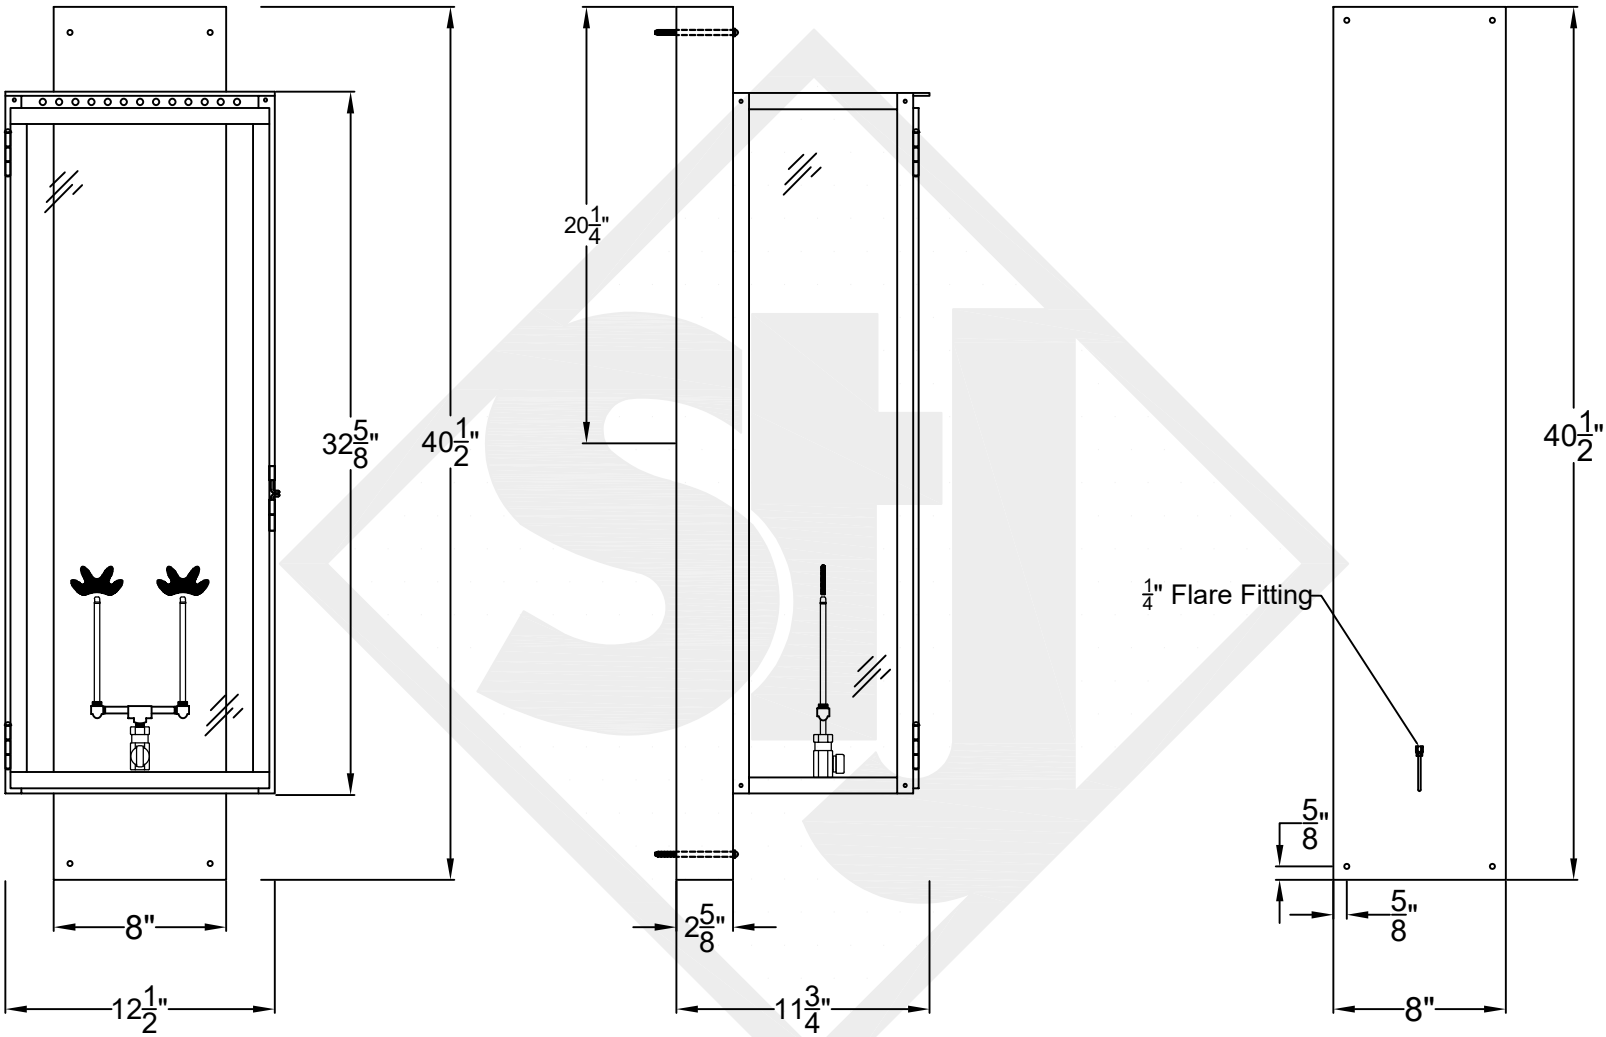

Lights are handcrafted.
Dimensions may vary by 1/4"

B.T.U. Rating
Natural Gas: 2730 B.T.U.
Propane: 2080 B.T.U.

FIFTH AVENUE MEDIUM COPPER WALL BRACKET

Front View

Side View

Backplate

St. James
LIGHTING

SCALE: N.T.S.	DRAFT: J. Grippo
FILE: FIFM	APP'D: J. Ragan
JOB: X	DATE: 11-15-2023

Lights are handcrafted.
Dimensions may vary by 1/4"

B.T.U. Rating
Natural Gas: 2730 B.T.U.
Propane: 2080 B.T.U.

FIFTH AVENUE LARGE COPPER WALL BRACKET

Front View

Side View

Backplate

**St. James
LIGHTING**

SCALE: N.T.S.	DRAFT: Y. McCullough
FILE: FIFL	APP'D: J. Ragan
JOB: X	DATE: 11/20/23

Lights are handcrafted.
Dimensions may vary by 1/4"

B.T.U. Rating
Natural Gas: 2730 B.T.U.
Propane: 2080 B.T.U.

FIFTH AVENUE GRANDE COPPER WALL BRACKET

Front View

Side View

Backplate

**St. James
LIGHTING**

SCALE: N.T.S.	DRAFT: Y. McCullough
FILE: FIG	APP'D: J. Ragan
JOB: X	DATE: 11/20/23