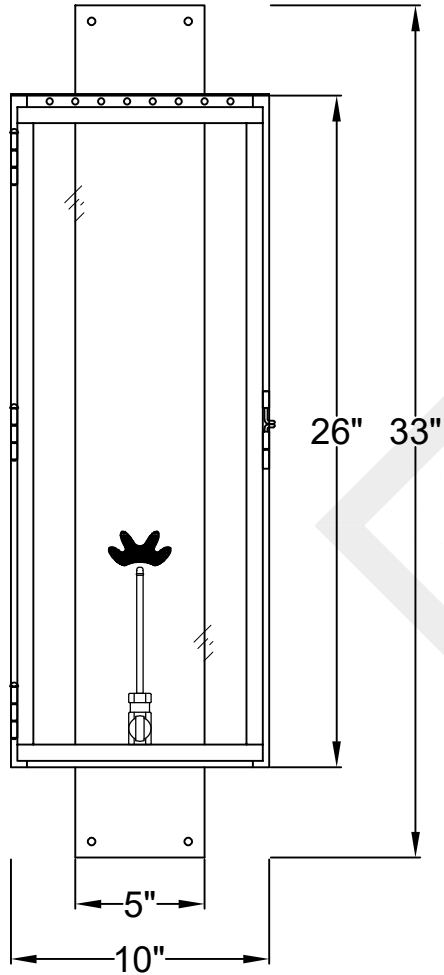

FIFTH AVENUE MINI COPPER WALL BRACKET

Front View

Side View

Backplate

St. James
LIGHTING

SCALE: N.T.S.	DRAFT: Y. McCullough
FILE: FIFMINI	APP'D: J. Ragan
JOB: X	DATE: 11/20/23

Lights are handcrafted.
Dimensions may vary by 1/4"

Lights are handcrafted.
Dimensions may vary by 1/4"

B.T.U. Rating
Natural Gas: 2730 B.T.U.
Propane: 2080 B.T.U.

FIFTH AVENUE MEDIUM COPPER WALL BRACKET

Front View

Side View

Backplate

St. James
LIGHTING

SCALE: N.T.S.	DRAFT: J. Grippo
FILE: FIFM	APP'D: J. Ragan
JOB: X	DATE: 11-15-2023

Lights are handcrafted.
Dimensions may vary by 1/4"

B.T.U. Rating
Natural Gas: 2730 B.T.U.
Propane: 2080 B.T.U.

FIFTH AVENUE LARGE COPPER WALL BRACKET

Front View

Side View

Backplate

**St. James
LIGHTING**

SCALE: N.T.S.	DRAFT: Y. McCullough
FILE: FIFL	APP'D: J. Ragan
JOB: X	DATE: 11/20/23

Lights are handcrafted.
Dimensions may vary by 1/4"

B.T.U. Rating
Natural Gas: 2730 B.T.U.
Propane: 2080 B.T.U.

FIFTH AVENUE GRANDE COPPER WALL BRACKET

Front View

Side View

Backplate

**St. James
LIGHTING**

SCALE: N.T.S.	DRAFT: Y. McCullough
FILE: FIG	APP'D: J. Ragan
JOB: X	DATE: 11/20/23