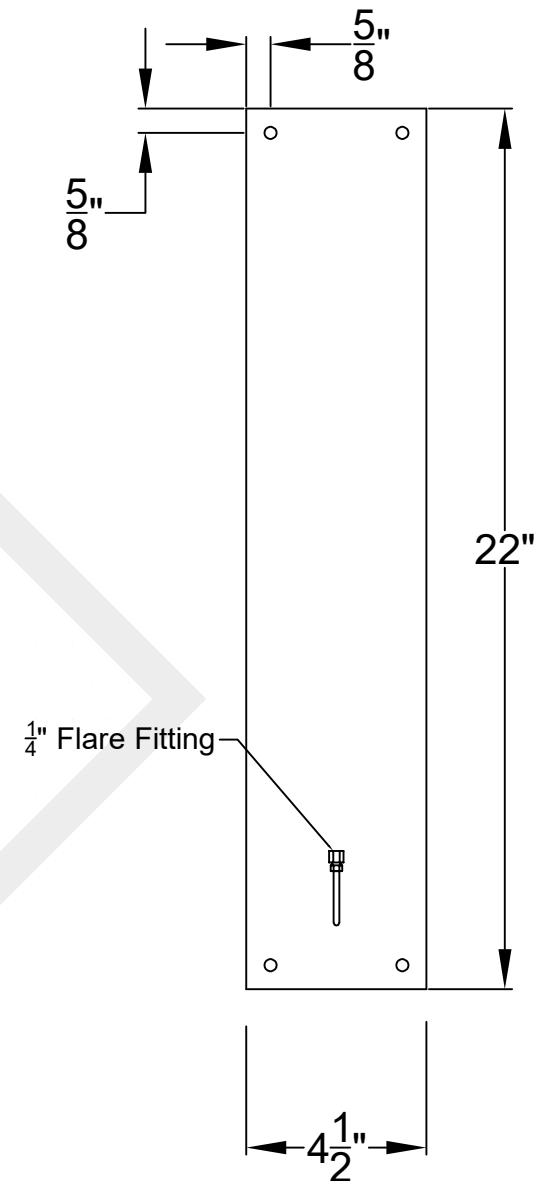

Backplate

**St. James
LIGHTING**

SCALE: N.T.S.	DRAFT: Y. McCullough
FILE: FIFS	APP'D: J. Ragan
JOB: X	DATE: 11/20/23

Lights are handcrafted.
Dimensions may vary by 1/4"

B.T.U. Rating
Natural Gas: 2730 B.T.U.
Propane: 2080 B.T.U.