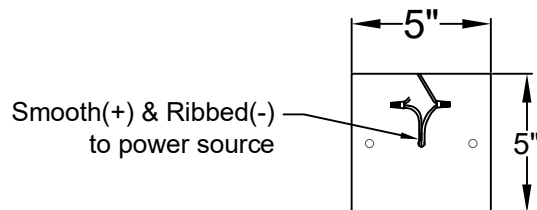

WOOD DALE MINI CHAIN HUNG PENDANT

Comes standard
w/ 6' of chain

Front View

Ceiling Mount

St. James
LIGHTING

| | |
|---------------|----------------------|
| SCALE: N.T.S. | DRAFT: Y. McCullough |
| FILE: WOOMINI | APP'D: J. Ragan |
| JOB: X | DATE: 12/14/23 |

Lights are handcrafted.
Dimensions may vary by 1/4"

UL Certified
Candelabra- Max 60 Watt Bulb
Edison- Max 660 Watt Bulb

WOOD DALE SMALL CHAIN HUNG PENDANT

Comes standard
w/ 6' of chain

Front View

Ceiling Mount