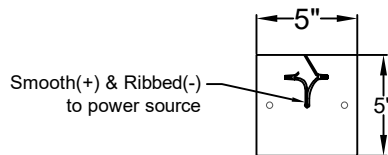

Lights are handcrafted.
Dimensions may vary by 1/4"

UL Certified
Candelabra- Max 60 Watt Bulb
Edison- Max 660 Watt Bulb

WOOD DALE LARGE CHAIN HUNG PENDANT

Comes standard
w/ 6' of chain

Front View

Ceiling Mount