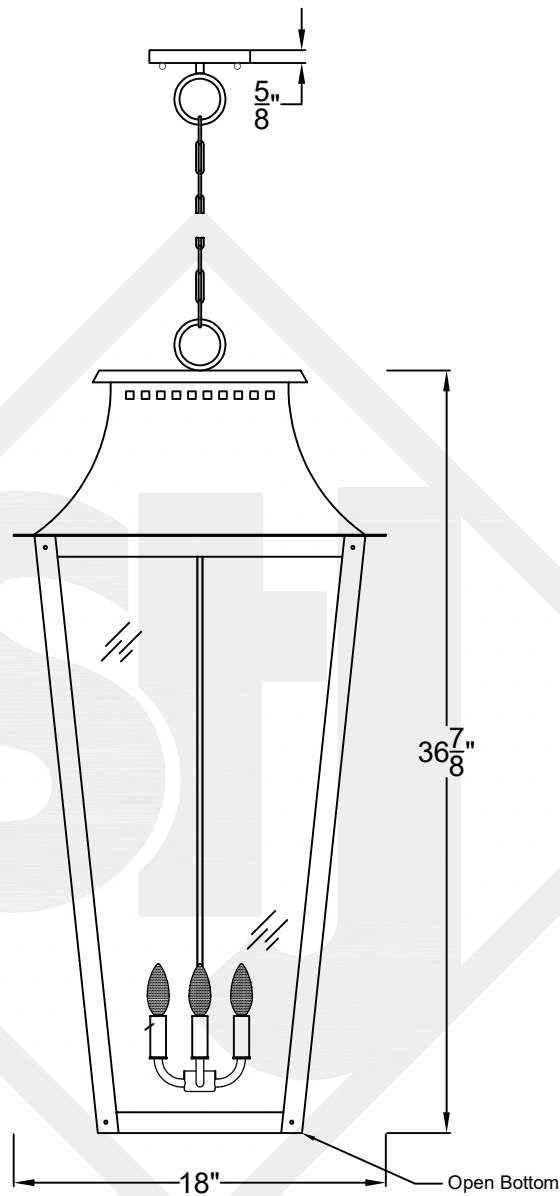

Lights are handcrafted.
Dimensions may vary by 1/4"

UL Certified
Candelabra- Max 60 Watt Bulb
Edison- Max 660 Watt Bulb

WOOD DALE LARGE CHAIN HUNG PENDANT

Comes standard
w/ 6' of chain

Front View

Ceiling Mount

St. James
LIGHTING

| | |
|---------------|----------------------|
| SCALE: N.T.S. | DRAFT: Y. McCullough |
| FILE: WOOL | APP'D: J. Ragan |
| JOB: X | DATE: 12/14/23 |

Lights are handcrafted.
Dimensions may vary by 1/4"

UL Certified
Candelabra- Max 60 Watt Bulb
Edison- Max 660 Watt Bulb

WOOD DALE GRANDE CHAIN HUNG PENDANT

Comes standard
w/ 6' of chain

Front View

Ceiling Mount

St. James
LIGHTING

| | |
|---------------|----------------------|
| SCALE: N.T.S. | DRAFT: Y. McCullough |
| FILE: WOOL | APP'D: J. Ragan |
| JOB: X | DATE: 12/14/23 |

Lights are handcrafted.
Dimensions may vary by 1/4"

UL Certified
Candelabra- Max 60 Watt Bulb
Edison- Max 660 Watt Bulb