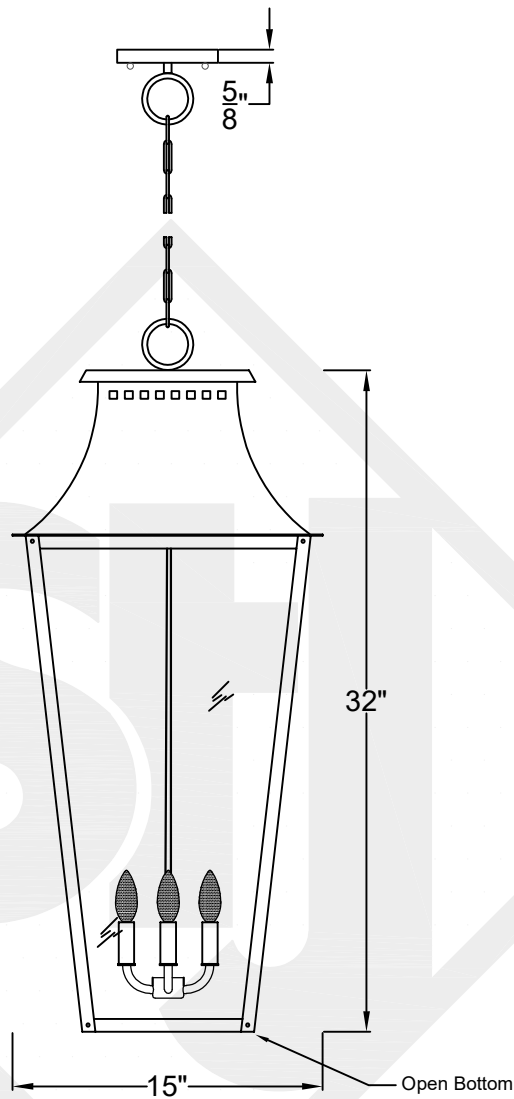

Lights are handcrafted.
Dimensions may vary by 1/4"

UL Certified
Candelabra- Max 60 Watt Bulb
Edison- Max 660 Watt Bulb

WOOD DALE SMALL CHAIN HUNG PENDANT

Comes standard
w/ 6' of chain

Front View

Ceiling Mount

UL Certified
Candelabra- Max 60 Watt Bulb
Edison- Max 660 Watt Bulb

WOOD DALE MEDIUM CHAIN HUNG PENDANT

Comes standard
w/ 6' of chain

Front View

Ceiling Mount

St. James
LIGHTING

| | |
|---------------|----------------------|
| SCALE: N.T.S. | DRAFT: Y. McCullough |
| FILE: WOOMINI | APP'D: J. Ragan |
| JOB: X | DATE: 12/14/23 |

Lights are handcrafted.
Dimensions may vary by 1/4"

UL Certified
Candelabra- Max 60 Watt Bulb
Edison- Max 660 Watt Bulb

WOOD DALE LARGE CHAIN HUNG PENDANT

Comes standard
w/ 6' of chain

Front View

Ceiling Mount

St. James
LIGHTING

| | |
|---------------|----------------------|
| SCALE: N.T.S. | DRAFT: Y. McCullough |
| FILE: WOOL | APP'D: J. Ragan |
| JOB: X | DATE: 12/14/23 |

Lights are handcrafted.
Dimensions may vary by 1/4"