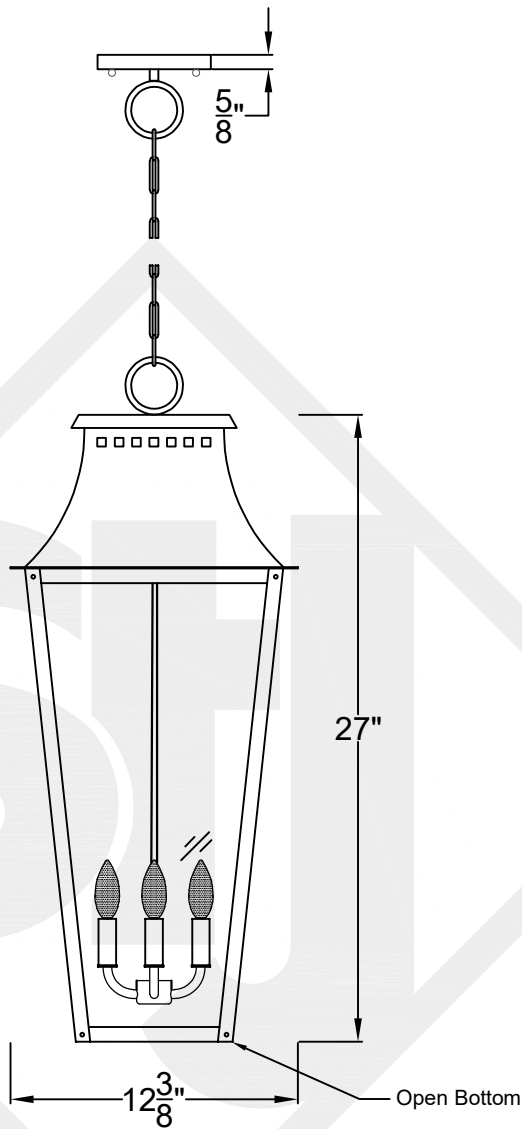

WOOD DALE MINI CHAIN HUNG PENDANT

Comes standard
w/ 6' of chain

Front View

Ceiling Mount

St. James
LIGHTING

| | |
|---------------|----------------------|
| SCALE: N.T.S. | DRAFT: Y. McCullough |
| FILE: WOOMINI | APP'D: J. Ragan |
| JOB: X | DATE: 12/14/23 |

Lights are handcrafted.
Dimensions may vary by 1/4"

UL Certified
Candelabra- Max 60 Watt Bulb
Edison- Max 660 Watt Bulb

WOOD DALE SMALL CHAIN HUNG PENDANT

Comes standard
w/ 6' of chain

Front View

Ceiling Mount

UL Certified
Candelabra- Max 60 Watt Bulb
Edison- Max 660 Watt Bulb

WOOD DALE MEDIUM CHAIN HUNG PENDANT

Comes standard
w/ 6' of chain

Front View

Ceiling Mount

St. James
LIGHTING

| | |
|---------------|----------------------|
| SCALE: N.T.S. | DRAFT: Y. McCullough |
| FILE: WOOMINI | APP'D: J. Ragan |
| JOB: X | DATE: 12/14/23 |

Lights are handcrafted.
Dimensions may vary by 1/4"

UL Certified
Candelabra- Max 60 Watt Bulb
Edison- Max 660 Watt Bulb

WOOD DALE LARGE CHAIN HUNG PENDANT

Comes standard
w/ 6' of chain

Front View

Ceiling Mount