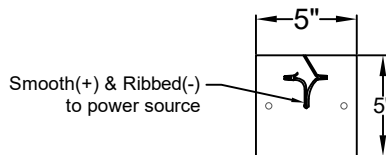

Lights are handcrafted.
Dimensions may vary by 1/4"

UL Certified
Candelabra- Max 60 Watt Bulb
Edison- Max 660 Watt Bulb

WOOD DALE LARGE CHAIN HUNG PENDANT

Comes standard
w/ 6' of chain

Front View

Ceiling Mount

St. James
LIGHTING

| | |
|---------------|----------------------|
| SCALE: N.T.S. | DRAFT: Y. McCullough |
| FILE: WOOL | APP'D: J. Ragan |
| JOB: X | DATE: 12/14/23 |

Lights are handcrafted.
Dimensions may vary by 1/4"

UL Certified
Candelabra- Max 60 Watt Bulb
Edison- Max 660 Watt Bulb

WOOD DALE GRANDE CHAIN HUNG PENDANT

Comes standard
w/ 6' of chain

Front View

Ceiling Mount

St. James
LIGHTING

| | |
|---------------|----------------------|
| SCALE: N.T.S. | DRAFT: Y. McCullough |
| FILE: WOOL | APP'D: J. Ragan |
| JOB: X | DATE: 12/14/23 |