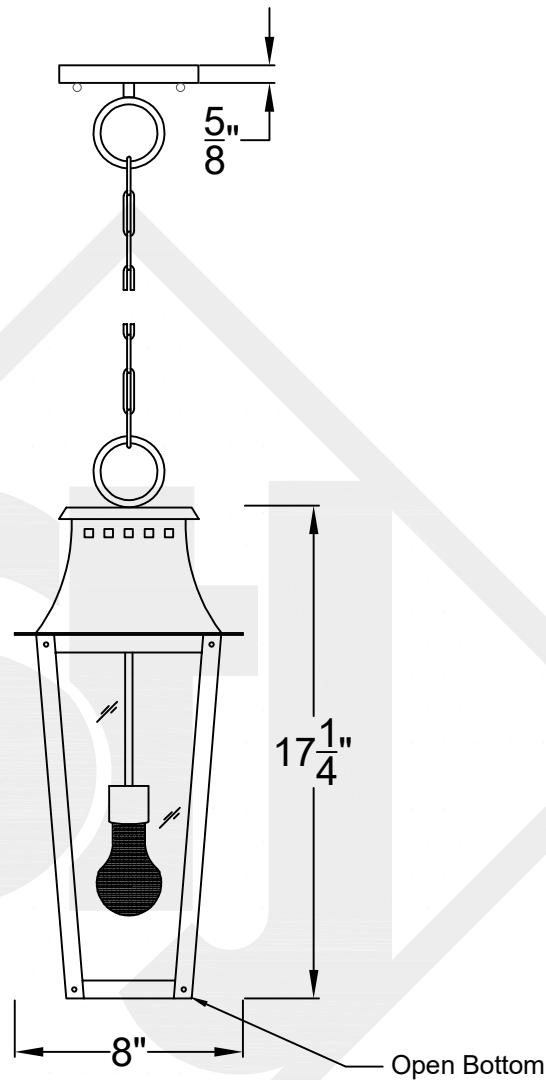

WOOD DALE MINI CHAIN HUNG PENDANT

Comes standard
w/ 6' of chain

Front View

Ceiling Mount

St. James
LIGHTING

| | |
|---------------|----------------------|
| SCALE: N.T.S. | DRAFT: Y. McCullough |
| FILE: WOOMINI | APP'D: J. Ragan |
| JOB: X | DATE: 12/14/23 |

Lights are handcrafted.
Dimensions may vary by 1/4"

UL Certified
Candelabra- Max 60 Watt Bulb
Edison- Max 660 Watt Bulb

WOOD DALE SMALL CHAIN HUNG PENDANT

Comes standard
w/ 6' of chain

Front View

Ceiling Mount

Lights are handcrafted.
Dimensions may vary by 1/4"

UL Certified
Candelabra- Max 60 Watt Bulb
Edison- Max 660 Watt Bulb

WOOD DALE LARGE CHAIN HUNG PENDANT

Comes standard
w/ 6' of chain

Front View

Ceiling Mount

Lights are handcrafted.
Dimensions may vary by 1/4"

UL Certified
Candelabra- Max 60 Watt Bulb
Edison- Max 660 Watt Bulb