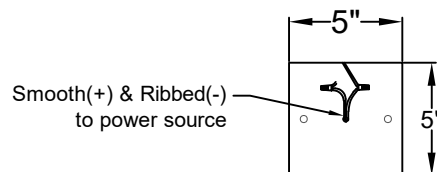

Ceiling Mount

St. James
LIGHTING

SCALE: N.T.S.	DRAFT: Y. McCullough
FILE: WOOMINI	APP'D: J. Ragan
JOB: X	DATE: 12/14/23

Lights are handcrafted.
Dimensions may vary by 1/4"

UL Certified
Candelabra- Max 60 Watt Bulb
Edison- Max 660 Watt Bulb