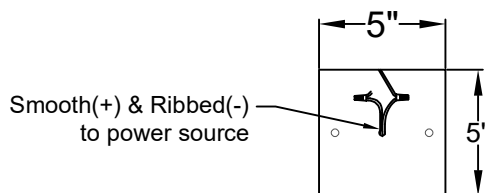

Lights are handcrafted.
Dimensions may vary by 1/4"

UL Certified
Candelabra- Max 60 Watt Bulb
Edison- Max 660 Watt Bulb

WOOD DALE SMALL CHAIN HUNG PENDANT

Comes standard
w/ 6' of chain

Front View

Ceiling Mount