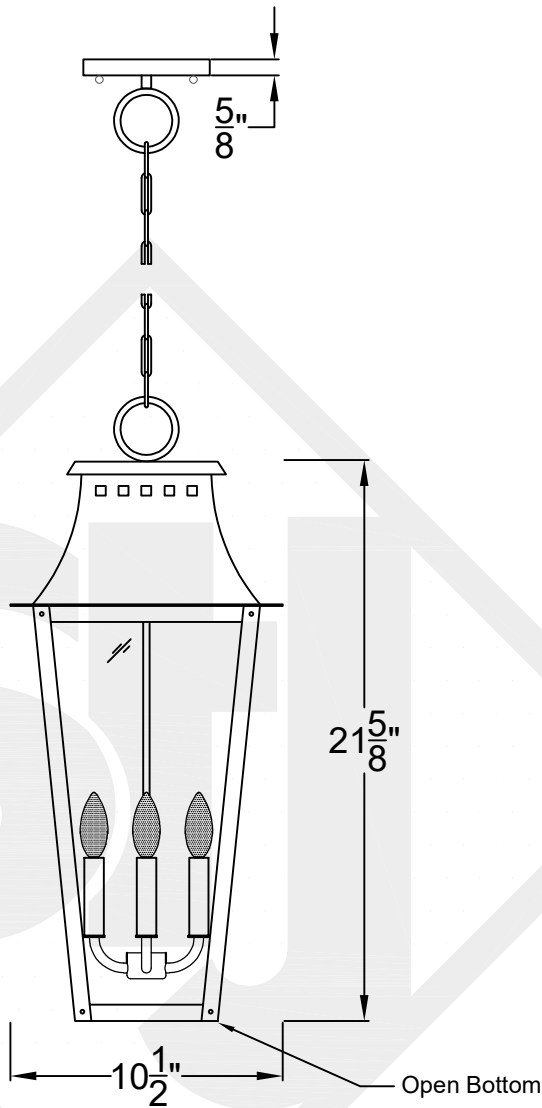

WOOD DALE MINI CHAIN HUNG PENDANT

Comes standard
w/ 6' of chain

Front View

Ceiling Mount

St. James
LIGHTING

| | |
|---------------|----------------------|
| SCALE: N.T.S. | DRAFT: Y. McCullough |
| FILE: WOOMINI | APP'D: J. Ragan |
| JOB: X | DATE: 12/14/23 |

Lights are handcrafted.
Dimensions may vary by 1/4"

UL Certified
Candelabra- Max 60 Watt Bulb
Edison- Max 660 Watt Bulb

WOOD DALE SMALL CHAIN HUNG PENDANT

Comes standard
w/ 6' of chain

Front View

Ceiling Mount

UL Certified
Candelabra- Max 60 Watt Bulb
Edison- Max 660 Watt Bulb

WOOD DALE MEDIUM CHAIN HUNG PENDANT

Comes standard
w/ 6' of chain

Front View

Ceiling Mount

St. James
LIGHTING

| | |
|---------------|----------------------|
| SCALE: N.T.S. | DRAFT: Y. McCullough |
| FILE: WOOMINI | APP'D: J. Ragan |
| JOB: X | DATE: 12/14/23 |

Lights are handcrafted.
Dimensions may vary by 1/4"

UL Certified
Candelabra- Max 60 Watt Bulb
Edison- Max 660 Watt Bulb

WOOD DALE LARGE CHAIN HUNG PENDANT

Comes standard
w/ 6' of chain

Front View

Ceiling Mount