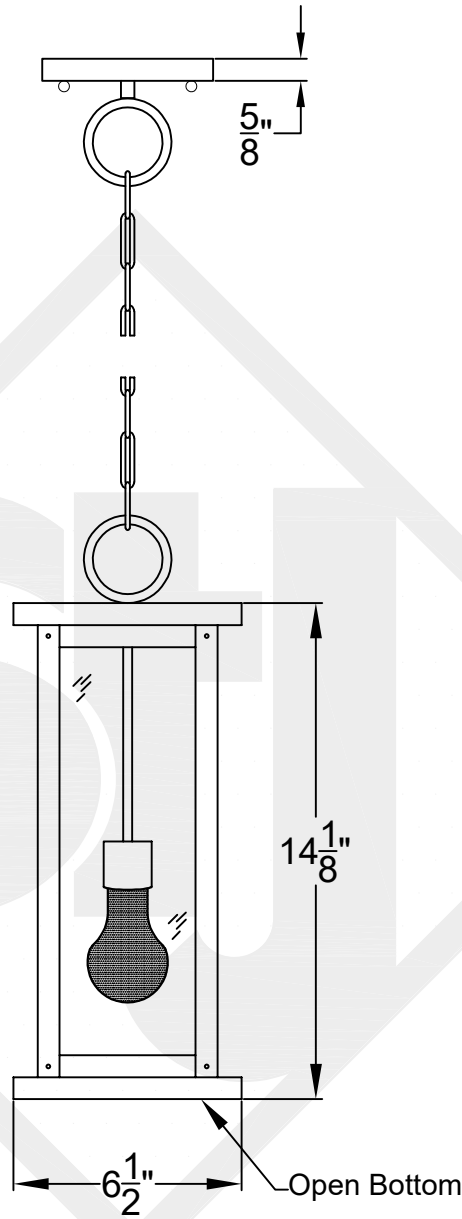

# TRINITY MINI CHAIN HUNG PENDANT

Comes standard  
w/ 6' of chain

Front View

Ceiling Mount

St. James  
LIGHTING

SCALE: N.T.S.	DRAFT: Y. McCullough
FILE: TRIMINI	APP'D: J. Ragan
JOB: X	DATE: 12/6/23

Lights are handcrafted.  
Dimensions may vary by 1/4"

# TRINITY SMALL CHAIN HUNG PENDANT

Comes standard  
w/ 6' of chain

Front View

Ceiling Mount

St. James  
LIGHTING

SCALE: N.T.S.	DRAFT: Y. McCullough
FILE: TRIMINI	APP'D: J. Ragan
JOB: X	DATE: 12/6/23

Lights are handcrafted.  
Dimensions may vary by 1/4"

# TRINITY MEDIUM CHAIN HUNG PENDANT

Comes standard  
w/ 6' of chain

Front View

Ceiling Mount

St. James  
LIGHTING

SCALE: N.T.S.	DRAFT: Y. McCullough
FILE: TRIM	APP'D: J. Ragan
JOB: X	DATE: 12/6/23

Lights are handcrafted.  
Dimensions may vary by 1/4"

# TRINITY GRANDE CHAIN HUNG PENDANT

Comes standard  
w/ 6' of chain

Front View

Ceiling Mount

St. James  
LIGHTING

SCALE: N.T.S.	DRAFT: Y. McCullough
FILE: TRIG	APP'D: J. Ragan
JOB: X	DATE: 12/6/23

Lights are handcrafted.  
Dimensions may vary by 1/4"