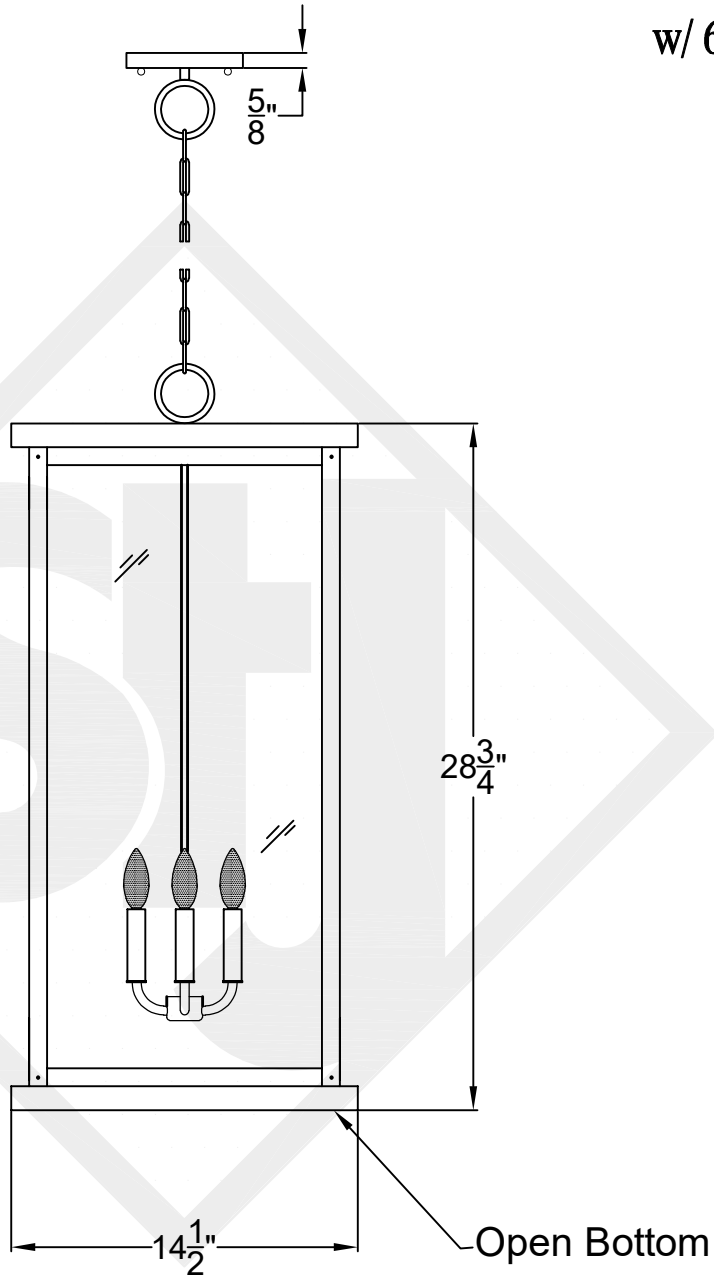

# TRINITY MEDIUM CHAIN HUNG PENDANT

Comes standard  
w/ 6' of chain

Front View

Ceiling Mount

St. James  
LIGHTING

SCALE: N.T.S.	DRAFT: Y. McCullough
FILE: TRIM	APP'D: J. Ragan
JOB: X	DATE: 12/6/23

Lights are handcrafted.  
Dimensions may vary by 1/4"

# TRINITY LARGE CHAIN HUNG PENDANT

Comes standard  
w/ 6' of chain

Front View

Ceiling Mount

St. James  
LIGHTING

SCALE: N.T.S.      DRAFT: T. Herring  
FILE: TRIL          APP'D: J. Ragan  
JOB: X              DATE: 8-28-2023

Lights are handcrafted.  
Dimensions may vary by 1/4"

UL Certified  
Candelabra- Max 60 Watt Bulb  
Edison- Max 660 Watt Bulb

# TRINITY GRANDE CHAIN HUNG PENDANT

Comes standard  
w/ 6' of chain

Front View

Ceiling Mount

St. James  
LIGHTING

SCALE: N.T.S.	DRAFT: Y. McCullough
FILE: TRIG	APP'D: J. Ragan
JOB: X	DATE: 12/6/23

Lights are handcrafted.  
Dimensions may vary by 1/4"