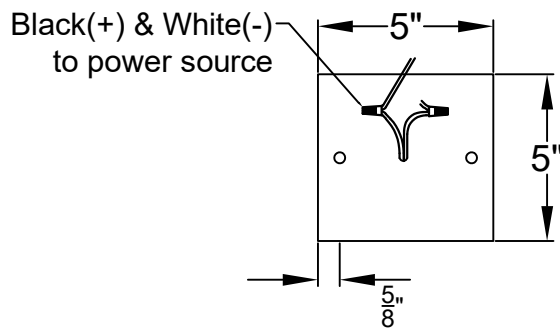

# TRINITY MINI CHAIN HUNG PENDANT

Comes standard  
w/ 6' of chain

Front View

Ceiling Mount

St. James  
LIGHTING

SCALE: N.T.S.	DRAFT: Y. McCullough
FILE: TRIMINI	APP'D: J. Ragan
JOB: X	DATE: 12/6/23

Lights are handcrafted.  
Dimensions may vary by 1/4"

# TRINITY SMALL CHAIN HUNG PENDANT

Comes standard  
w/ 6' of chain

Front View

Ceiling Mount

St. James  
LIGHTING

SCALE: N.T.S.	DRAFT: Y. McCullough
FILE: TRIMINI	APP'D: J. Ragan
JOB: X	DATE: 12/6/23

Lights are handcrafted.  
Dimensions may vary by 1/4"