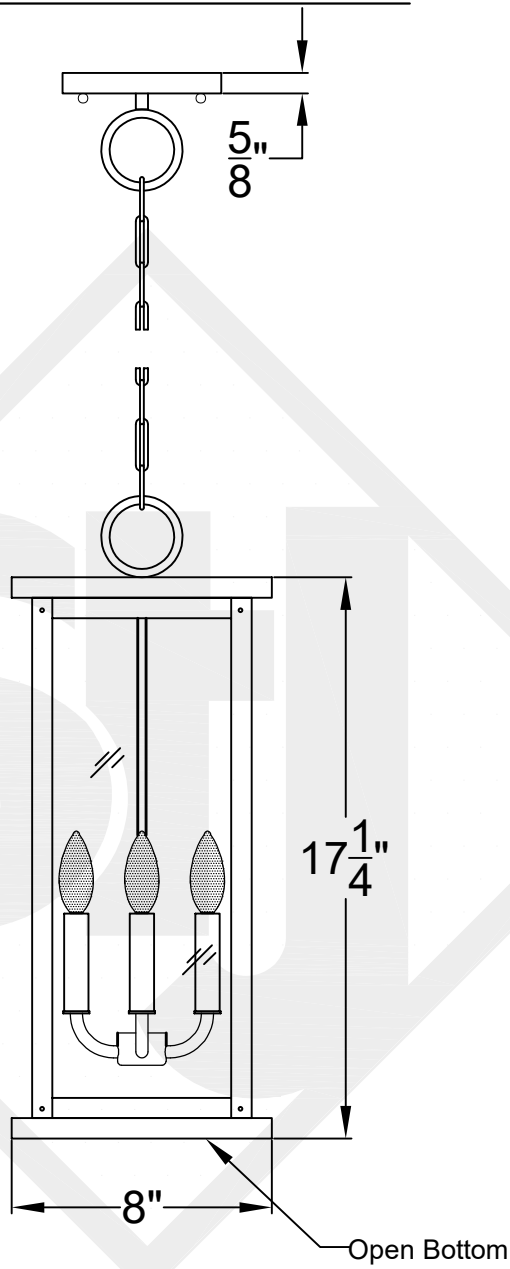

# TRINITY MINI CHAIN HUNG PENDANT

Comes standard  
w/ 6' of chain

Front View

Ceiling Mount

St. James  
LIGHTING

SCALE: N.T.S.	DRAFT: Y. McCullough
FILE: TRIMINI	APP'D: J. Ragan
JOB: X	DATE: 12/6/23

Lights are handcrafted.  
Dimensions may vary by 1/4"

# TRINITY SMALL CHAIN HUNG PENDANT

Comes standard  
w/ 6' of chain

Front View

Ceiling Mount

St. James  
LIGHTING

SCALE: N.T.S.	DRAFT: Y. McCullough
FILE: TRIMINI	APP'D: J. Ragan
JOB: X	DATE: 12/6/23

Lights are handcrafted.  
Dimensions may vary by 1/4"

# TRINITY MEDIUM CHAIN HUNG PENDANT

Comes standard  
w/ 6' of chain

Front View

Ceiling Mount

St. James  
LIGHTING

SCALE: N.T.S.	DRAFT: Y. McCullough
FILE: TRIM	APP'D: J. Ragan
JOB: X	DATE: 12/6/23

Lights are handcrafted.  
Dimensions may vary by 1/4"

# TRINITY GRANDE CHAIN HUNG PENDANT

Comes standard  
w/ 6' of chain

Front View

Ceiling Mount

St. James  
LIGHTING

SCALE: N.T.S.	DRAFT: Y. McCullough
FILE: TRIG	APP'D: J. Ragan
JOB: X	DATE: 12/6/23

Lights are handcrafted.  
Dimensions may vary by 1/4"