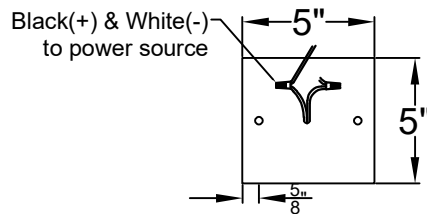

Ceiling Mount

St. James
LIGHTING

SCALE: N.T.S.   DRAFT: T. Herring
FILE: TRIL   APP'D: J. Ragan
JOB: X   DATE: 8-28-2023

Lights are handcrafted.
Dimensions may vary by 1/4"

UL Certified
Candelabra- Max 60 Watt Bulb
Edison- Max 660 Watt Bulb