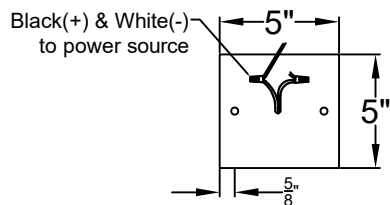

Ceiling Mount

St. James
LIGHTING

SCALE: N.T.S.	DRAFT: Y. McCullough
FILE: TRIG	APP'D: J. Ragan
JOB: X	DATE: 12/6/23

Lights are handcrafted.
Dimensions may vary by 1/4"

UL Certified
Candelabra- Max 60 Watt Bulb
Edison- Max 660 Watt Bulb