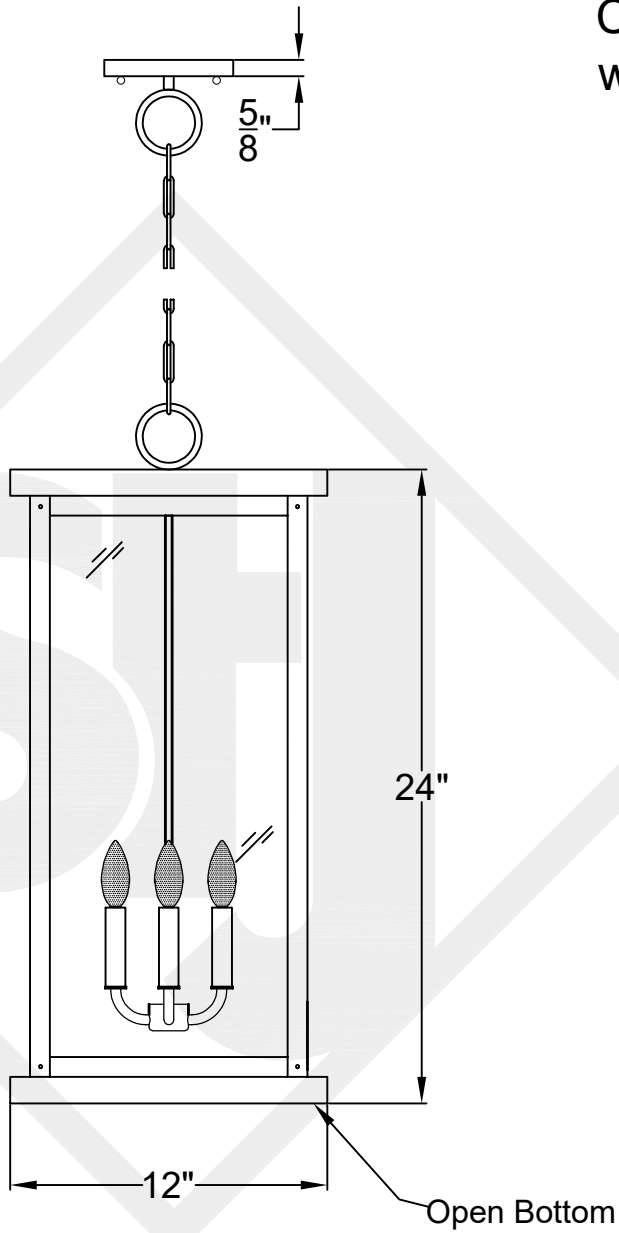

TRINITY LARGE CHAIN HUNG PENDANT

Comes standard
w/ 6' of chain

Front View