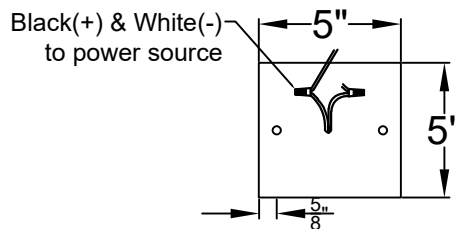

Ceiling Mount

St. James
LIGHTING

SCALE: N.T.S.	DRAFT: Y. McCullough
FILE: TRIM	APP'D: J. Ragan
JOB: X	DATE: 12/6/23

Lights are handcrafted.
Dimensions may vary by 1/4"

UL Certified
Candelabra- Max 60 Watt Bulb
Edison- Max 660 Watt Bulb