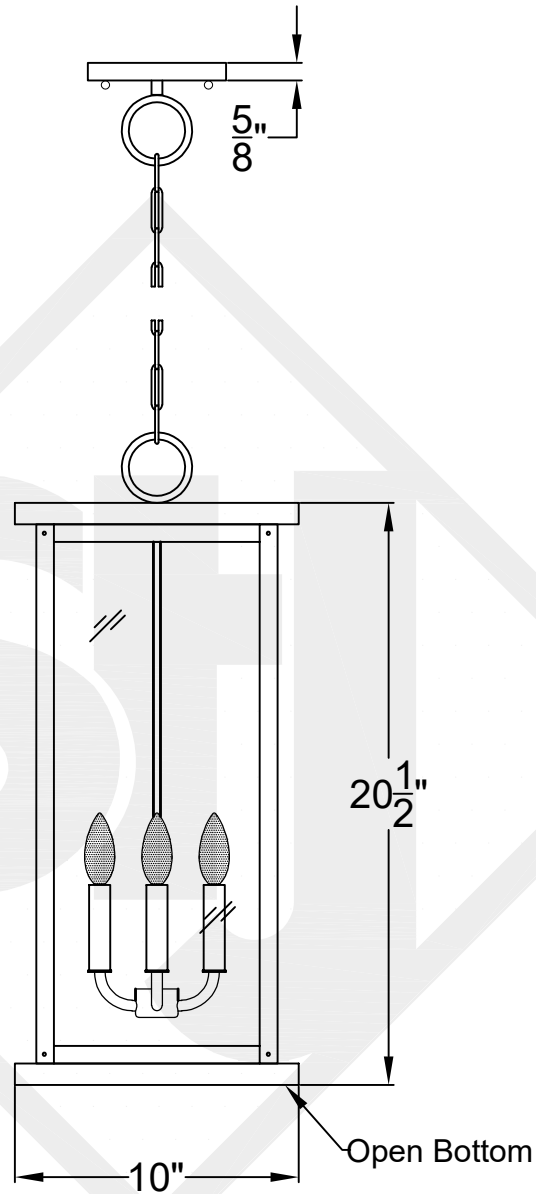

# TRINITY MINI CHAIN HUNG PENDANT

Comes standard  
w/ 6' of chain

Front View

Ceiling Mount

St. James  
LIGHTING

SCALE: N.T.S.	DRAFT: Y. McCullough
FILE: TRIMINI	APP'D: J. Ragan
JOB: X	DATE: 12/6/23

Lights are handcrafted.  
Dimensions may vary by 1/4"

# TRINITY SMALL CHAIN HUNG PENDANT

Comes standard  
w/ 6' of chain

Front View

Ceiling Mount

St. James  
LIGHTING

SCALE: N.T.S.	DRAFT: Y. McCullough
FILE: TRIMINI	APP'D: J. Ragan
JOB: X	DATE: 12/6/23

Lights are handcrafted.  
Dimensions may vary by 1/4"

# TRINITY MEDIUM CHAIN HUNG PENDANT

Comes standard  
w/ 6' of chain

Front View

Ceiling Mount

St. James  
LIGHTING

SCALE: N.T.S.	DRAFT: Y. McCullough
FILE: TRIM	APP'D: J. Ragan
JOB: X	DATE: 12/6/23

Lights are handcrafted.  
Dimensions may vary by 1/4"

# TRINITY GRANDE CHAIN HUNG PENDANT

Comes standard  
w/ 6' of chain

Front View

Ceiling Mount

St. James  
LIGHTING

SCALE: N.T.S.	DRAFT: Y. McCullough
FILE: TRIG	APP'D: J. Ragan
JOB: X	DATE: 12/6/23

Lights are handcrafted.  
Dimensions may vary by 1/4"