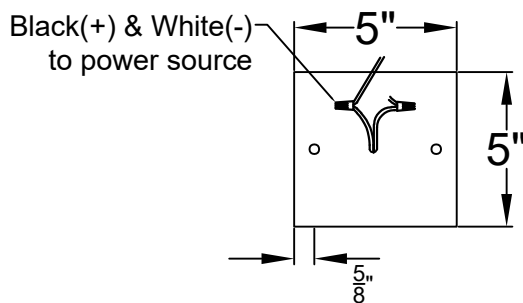

# TRINITY MINI CHAIN HUNG PENDANT

Comes standard  
w/ 6' of chain

Front View

Ceiling Mount

St. James  
LIGHTING

SCALE: N.T.S.	DRAFT: Y. McCullough
FILE: TRIMINI	APP'D: J. Ragan
JOB: X	DATE: 12/6/23

Lights are handcrafted.  
Dimensions may vary by 1/4"

# TRINITY SMALL CHAIN HUNG PENDANT

Comes standard  
w/ 6' of chain

Front View

Ceiling Mount

St. James  
LIGHTING

SCALE: N.T.S.	DRAFT: Y. McCullough
FILE: TRIMINI	APP'D: J. Ragan
JOB: X	DATE: 12/6/23

Lights are handcrafted.  
Dimensions may vary by 1/4"