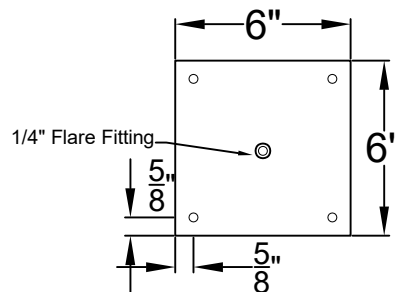

MONTROSE MINI CEILING MOUNT HALF YOKE

Shortest Height 24 ¹/₈"

Front View

Side View

Ceiling Mount

St. James
LIGHTING

SCALE: N.T.S.	DRAFT: Y. McCullough
FILE: MONMINI	APP'D: J. Ragan
JOB: X	DATE: 11/20/23

Lights are handcrafted.
Dimensions may vary by 1/4"

Mini not Available in Gas

UL Certified
Candelabra- Max 60 Watt Bulb
Edison- Max 660 Watt Bulb

MONTROSE SMALL CEILING MOUNT HALF YOKE

Shortest Height 30 1/4"

Ceiling Mount

**St. James
LIGHTING**

SCALE: N.T.S.	DRAFT: Y. McCullough
FILE: MONS	APP'D: J. Ragan
JOB: X	DATE: 11/20/23

Available w/ Solid
or Glass Top

Shortest Height $36\frac{3}{4}"$

Front View

Side View

Ceiling Mount

St. James
LIGHTING

SCALE: N.T.S. DRAFT: Y. McCullough
 FILE: MONL APP'D: J. Ragan
 JOB: X DATE: 11/20/23

Lights are handcrafted.
 Dimensions may vary by 1/4"