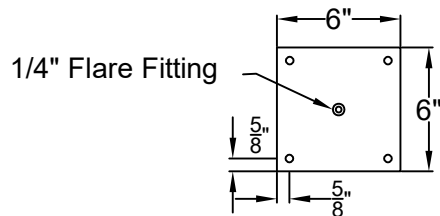

Available w/ Solid
or Glass Top

Shortest Height $36\frac{3}{4}"$

Front View

Side View

Ceiling Mount

St. James
LIGHTING

SCALE: N.T.S. DRAFT: Y. McCullough
 FILE: MONL APP'D: J. Ragan
 JOB: X DATE: 11/20/23

Lights are handcrafted.
 Dimensions may vary by 1/4"

B.T.U. Rating
 Natural Gas: 2730 B.T.U.
 Propane: 2080 B.T.U.

MONTROSE GRANDE CEILING MOUNT HALF YOKE

Shortest Height 40 $\frac{1}{8}$ "

Front View

Side View

Ceiling Mount

St. James
LIGHTING

SCALE: N.T.S.	DRAFT: J. Grippo
FILE: MONG	APP'D: J. Ragan
JOB: X	DATE: 11-15-2023