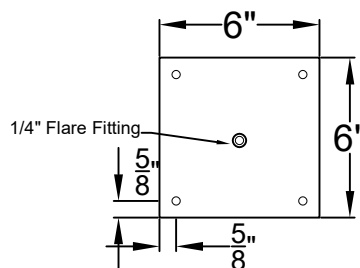

MONTROSE MINI CEILING MOUNT HALF YOKE

Shortest Height 24 ¹/₈"

Front View

Side View

Ceiling Mount

St. James
LIGHTING

SCALE: N.T.S.	DRAFT: Y. McCullough
FILE: MONMINI	APP'D: J. Ragan
JOB: X	DATE: 11/20/23

Lights are handcrafted.
Dimensions may vary by 1/4"

Mini not Available in Gas

UL Certified
Candelabra- Max 60 Watt Bulb
Edison- Max 660 Watt Bulb

MONTROSE SMALL CEILING MOUNT HALF YOKE

Shortest Height 30 1/4"

Ceiling Mount

**St. James
LIGHTING**

SCALE: N.T.S.	DRAFT: Y. McCullough
FILE: MONS	APP'D: J. Ragan
JOB: X	DATE: 11/20/23

Lights are handcrafted.
Dimensions may vary by 1/4"

B.T.U. Rating
Natural Gas: 2730 B.T.U.
Propane: 2080 B.T.U.

MONTROSE MEDIUM CEILING MOUNT HALF YOKE

Shortest Height $33\frac{3}{8}"$

**St. James
LIGHTING**

Available w/ Solid
or Glass Top

Shortest Height $36\frac{3}{4}"$

Front View

Side View

Ceiling Mount

St. James
LIGHTING

SCALE: N.T.S. DRAFT: Y. McCullough
 FILE: MONL APP'D: J. Ragan
 JOB: X DATE: 11/20/23

Lights are handcrafted.
 Dimensions may vary by 1/4"