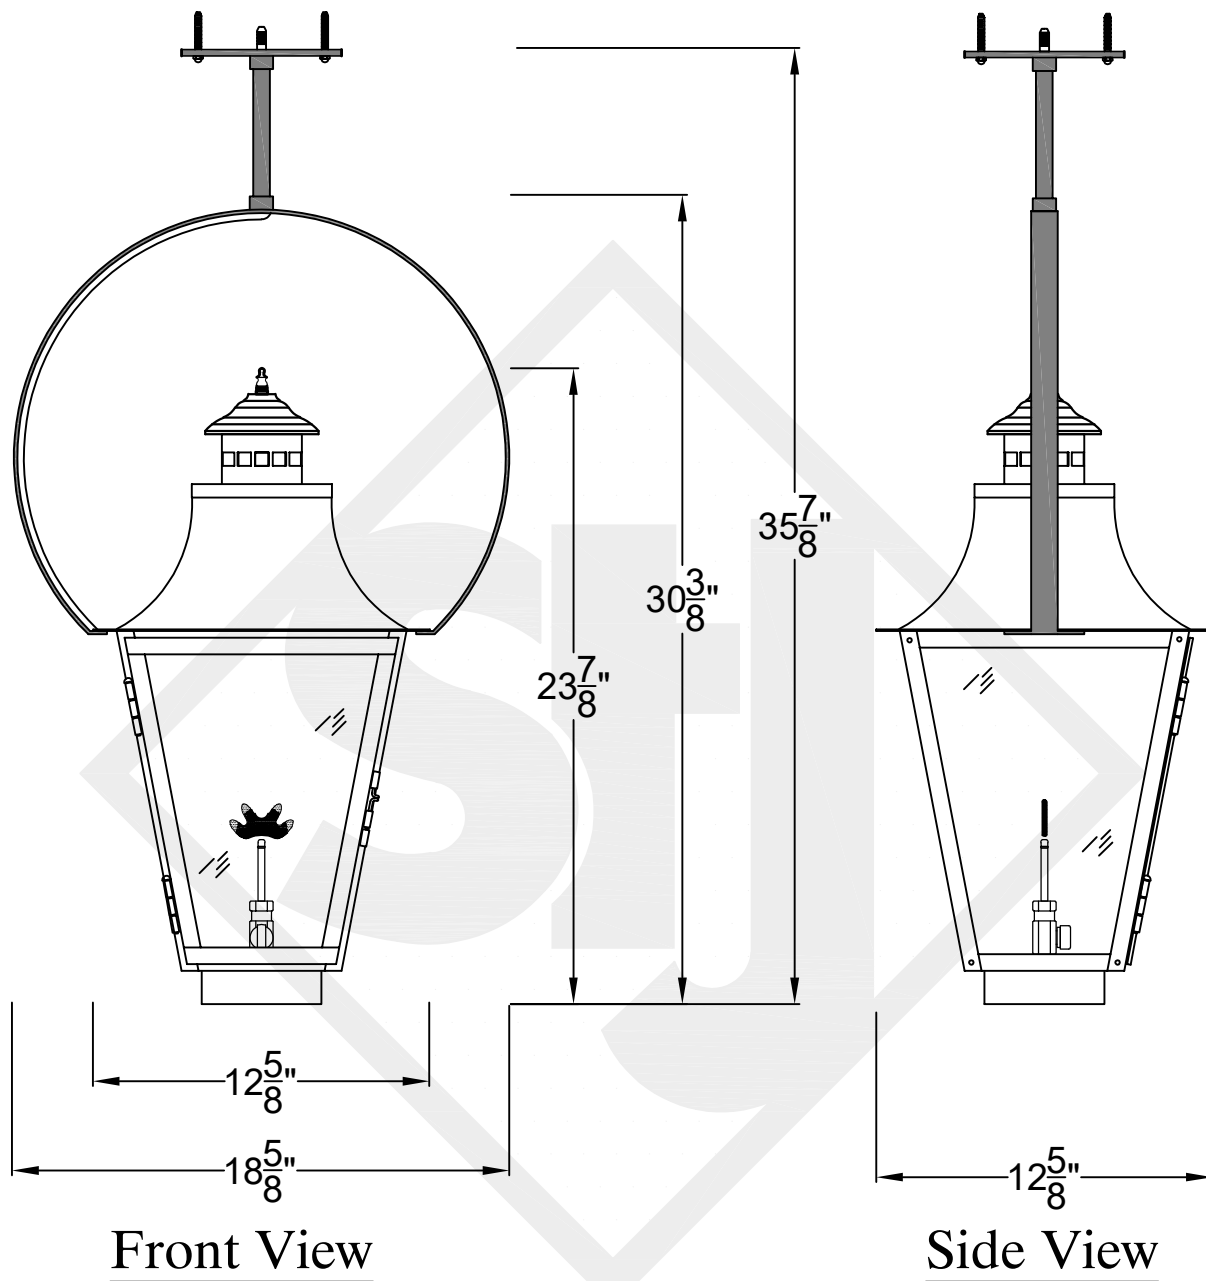

MONTROSE MINI CEILING MOUNT HALF YOKE

Shortest Height 24 ¹/₈"

Front View

Side View

Ceiling Mount

St. James
LIGHTING

SCALE: N.T.S.	DRAFT: Y. McCullough
FILE: MONMINI	APP'D: J. Ragan
JOB: X	DATE: 11/20/23

Lights are handcrafted.
Dimensions may vary by 1/4"

Mini not Available in Gas

UL Certified
Candelabra- Max 60 Watt Bulb
Edison- Max 660 Watt Bulb

MONTROSE SMALL CEILING MOUNT HALF YOKE

Shortest Height 30 1/4"

Ceiling Mount

**St. James
LIGHTING**

SCALE: N.T.S.	DRAFT: Y. McCullough
FILE: MONS	APP'D: J. Ragan
JOB: X	DATE: 11/20/23

Lights are handcrafted.
Dimensions may vary by 1/4"

B.T.U. Rating
Natural Gas: 2730 B.T.U.
Propane: 2080 B.T.U.

MONTROSE MEDIUM CEILING MOUNT HALF YOKE

Shortest Height $33\frac{3}{8}"$

**St. James
LIGHTING**

Available w/ Solid
or Glass Top

Shortest Height $36\frac{3}{4}"$

Front View

Side View

Ceiling Mount

St. James
LIGHTING

SCALE: N.T.S. DRAFT: Y. McCullough
 FILE: MONL APP'D: J. Ragan
 JOB: X DATE: 11/20/23

Lights are handcrafted.
 Dimensions may vary by 1/4"