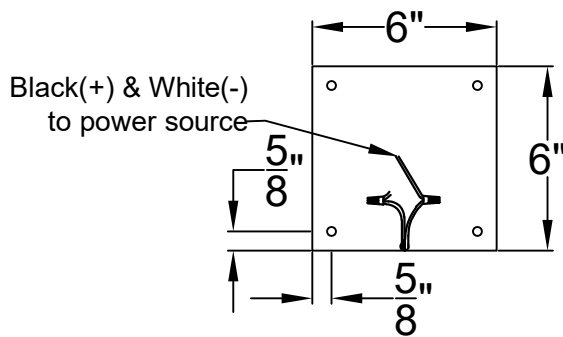

MONTROSE MINI CEILING MOUNT HALF YOKE

Shortest Height 24 ¹/₈"

Front View

Side View

Ceiling Mount

St. James
LIGHTING

SCALE: N.T.S.	DRAFT: Y. McCullough
FILE: MONMINI	APP'D: J. Ragan
JOB: X	DATE: 11/20/23

Lights are handcrafted.
Dimensions may vary by 1/4"

Mini not Available in Gas

UL Certified
Candelabra- Max 60 Watt Bulb
Edison- Max 660 Watt Bulb

MONTROSE SMALL CEILING MOUNT HALF YOKE

Shortest Height 30 1/4"

Ceiling Mount

**St. James
LIGHTING**

SCALE: N.T.S.	DRAFT: Y. McCullough
FILE: MONS	APP'D: J. Ragan
JOB: X	DATE: 11/20/23

Available w/ Solid
or Glass Top

Shortest Height $36\frac{3}{4}"$

Front View

Side View

Ceiling Mount

St. James
LIGHTING

SCALE: N.T.S. DRAFT: Y. McCullough
 FILE: MONL APP'D: J. Ragan
 JOB: X DATE: 11/20/23

Lights are handcrafted.
 Dimensions may vary by 1/4"