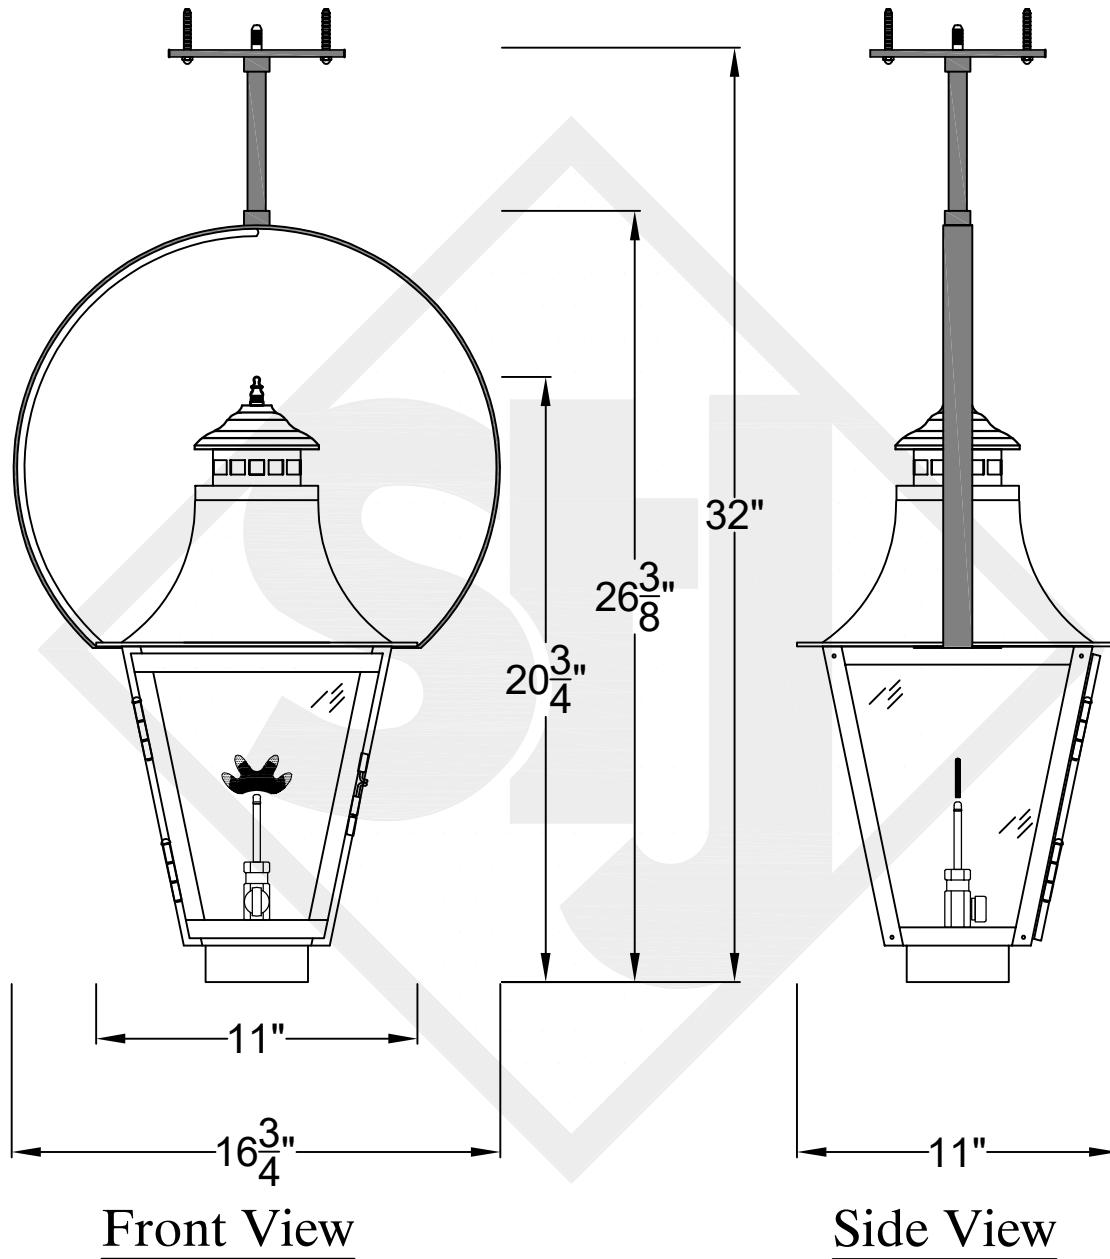

MONTROSE MINI CEILING MOUNT HALF YOKE

Shortest Height 24 ¹/₈"

Front View

Side View

Ceiling Mount

St. James
LIGHTING

SCALE: N.T.S.	DRAFT: Y. McCullough
FILE: MONMINI	APP'D: J. Ragan
JOB: X	DATE: 11/20/23

Lights are handcrafted.
Dimensions may vary by 1/4"

Mini not Available in Gas

UL Certified
Candelabra- Max 60 Watt Bulb
Edison- Max 660 Watt Bulb

MONTROSE SMALL CEILING MOUNT HALF YOKE

Shortest Height 30 1/4"

Ceiling Mount

**St. James
LIGHTING**

SCALE: N.T.S.	DRAFT: Y. McCullough
FILE: MONS	APP'D: J. Ragan
JOB: X	DATE: 11/20/23

Lights are handcrafted.
Dimensions may vary by 1/4"

B.T.U. Rating
Natural Gas: 2730 B.T.U.
Propane: 2080 B.T.U.

MONTROSE MEDIUM CEILING MOUNT HALF YOKE

Shortest Height $33\frac{3}{8}"$

**St. James
LIGHTING**

Available w/ Solid
or Glass Top

Shortest Height $36\frac{3}{4}"$

Front View

Side View

Ceiling Mount

St. James
LIGHTING

SCALE: N.T.S. DRAFT: Y. McCullough
 FILE: MONL APP'D: J. Ragan
 JOB: X DATE: 11/20/23

Lights are handcrafted.
 Dimensions may vary by 1/4"