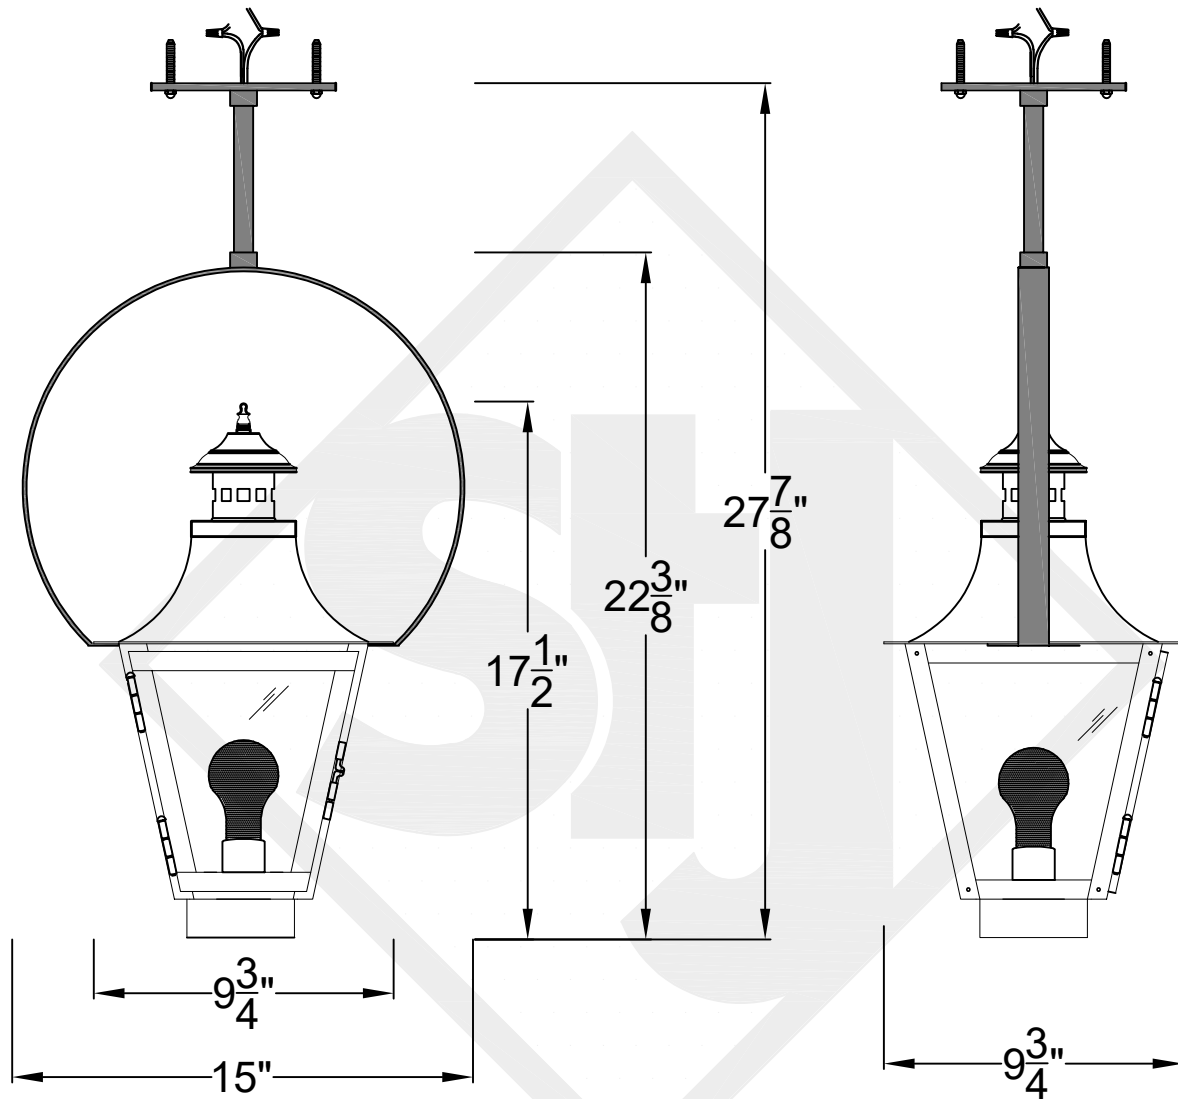

MONTROSE MINI CEILING MOUNT HALF YOKE

Shortest Height 24 ¹/₈"

Front View

Side View

Ceiling Mount

St. James
LIGHTING

SCALE: N.T.S.	DRAFT: Y. McCullough
FILE: MONMINI	APP'D: J. Ragan
JOB: X	DATE: 11/20/23

Lights are handcrafted.
Dimensions may vary by 1/4"

Mini not Available in Gas

UL Certified
Candelabra- Max 60 Watt Bulb
Edison- Max 660 Watt Bulb

MONTROSE SMALL CEILING MOUNT HALF YOKE

Shortest Height 30 1/4"

Ceiling Mount

**St. James
LIGHTING**

SCALE: N.T.S.	DRAFT: Y. McCullough
FILE: MONS	APP'D: J. Ragan
JOB: X	DATE: 11/20/23

Lights are handcrafted.
Dimensions may vary by 1/4"

B.T.U. Rating
Natural Gas: 2730 B.T.U.
Propane: 2080 B.T.U.

MONTROSE MEDIUM CEILING MOUNT HALF YOKE

Shortest Height $33\frac{3}{8}"$

**St. James
LIGHTING**

Available w/ Solid
or Glass Top

Shortest Height $36\frac{3}{4}"$

Front View

Side View

Ceiling Mount

St. James
LIGHTING

SCALE: N.T.S. DRAFT: Y. McCullough
 FILE: MONL APP'D: J. Ragan
 JOB: X DATE: 11/20/23

Lights are handcrafted.
 Dimensions may vary by 1/4"