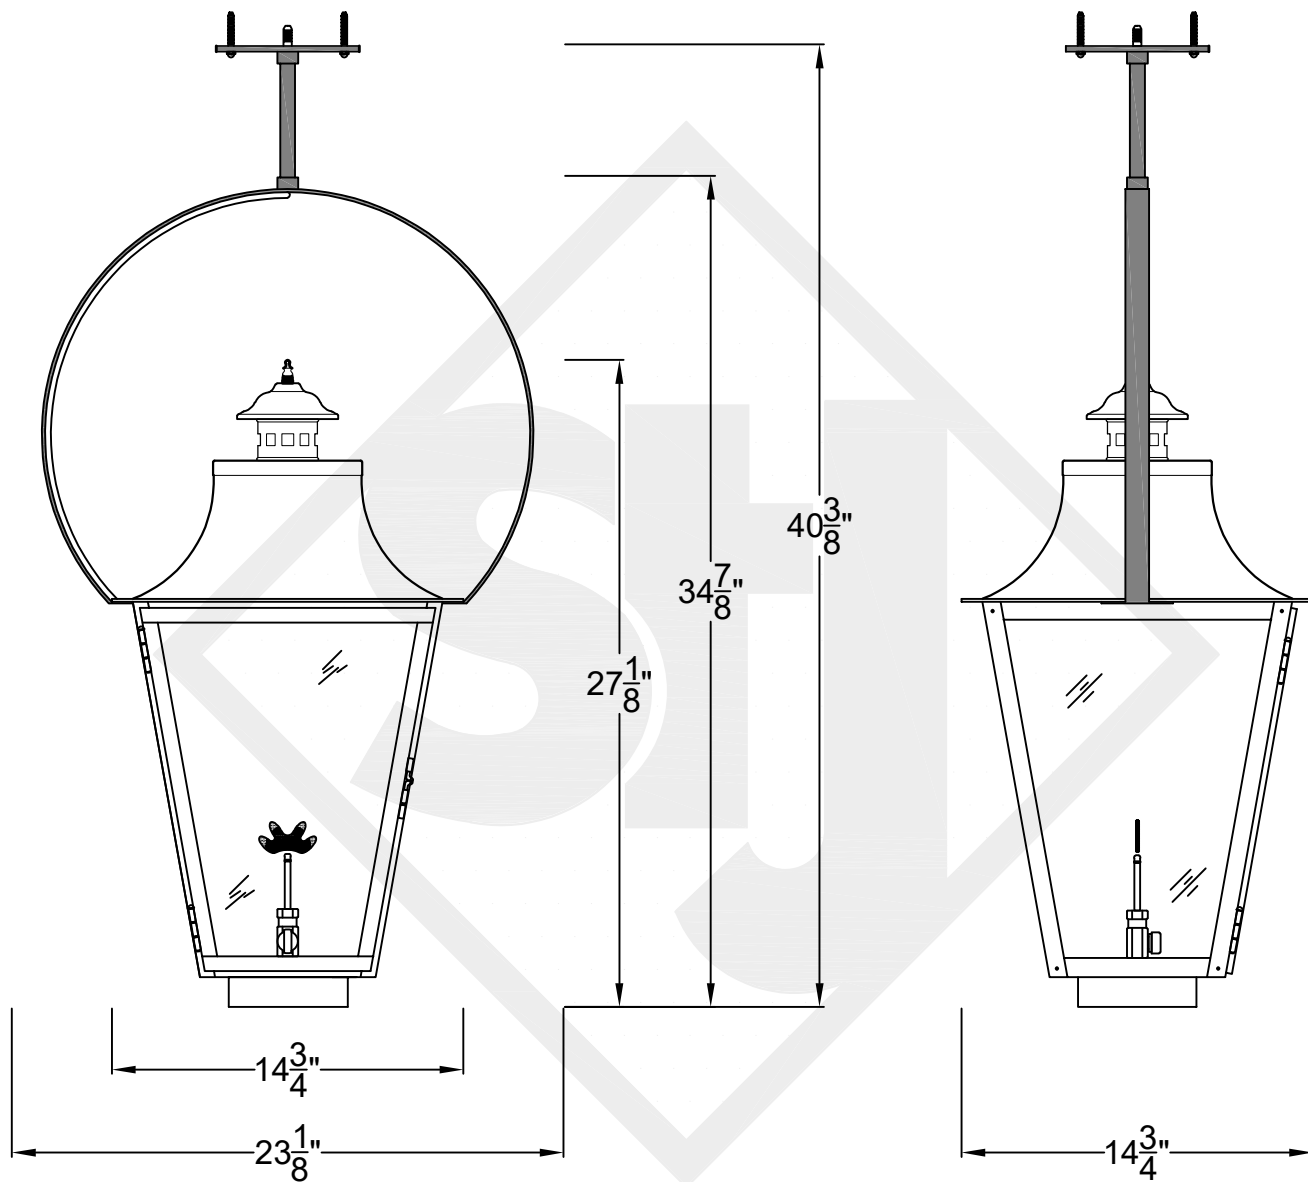

MONTROSE MINI CEILING MOUNT HALF YOKE

Shortest Height 24 ¹/₈"

Front View

Side View

Ceiling Mount

St. James
LIGHTING

SCALE: N.T.S.	DRAFT: Y. McCullough
FILE: MONMINI	APP'D: J. Ragan
JOB: X	DATE: 11/20/23

Lights are handcrafted.
Dimensions may vary by 1/4"

Mini not Available in Gas

UL Certified
Candelabra- Max 60 Watt Bulb
Edison- Max 660 Watt Bulb

MONTROSE SMALL CEILING MOUNT HALF YOKE

Shortest Height 30 1/4"

Ceiling Mount

**St. James
LIGHTING**

SCALE: N.T.S.	DRAFT: Y. McCullough
FILE: MONS	APP'D: J. Ragan
JOB: X	DATE: 11/20/23

SCALE: N.T.S.	DRAFT: Y. McCullough
FILE: MONM	APP'D: J. Ragan
JOB: X	DATE: 11/20/23

Lights are handcrafted.
Dimensions may vary by 1/4"

B.T.U. Rating
Natural Gas: 2730 B.T.U.
Propane: 2080 B.T.U.

MONTROSE LARGE CEILING MOUNT HALF YOKE

Available w/ Solid
or Glass Top

Shortest Height $36\frac{3}{4}"$

Front View

Side View

Ceiling Mount

St. James
LIGHTING

SCALE: N.T.S. DRAFT: Y. McCullough
 FILE: MONL APP'D: J. Ragan
 JOB: X DATE: 11/20/23

Lights are handcrafted.
 Dimensions may vary by 1/4"