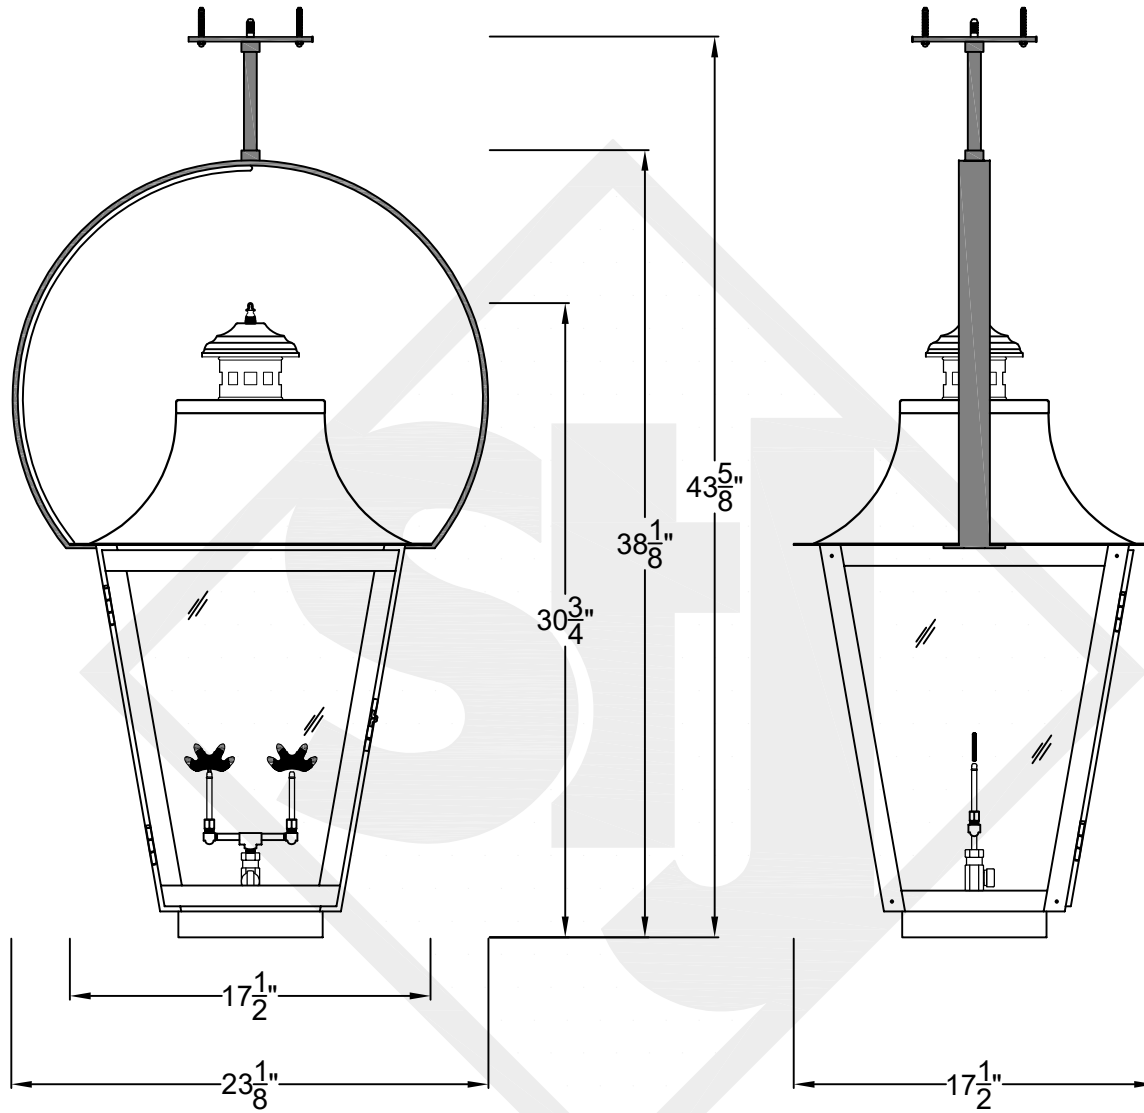

MONTROSE GRANDE CEILING MOUNT HALF YOKE

Shortest Height 40 $\frac{1}{8}$ "

Front View

Side View