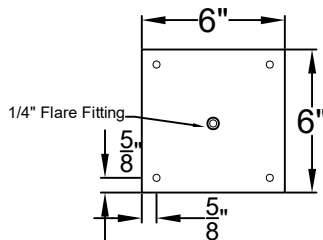

SCALE: N.T.S.	DRAFT: Y. McCullough
FILE: MONM	APP'D: J. Ragan
JOB: X	DATE: 11/20/23

Lights are handcrafted.
Dimensions may vary by 1/4"

B.T.U. Rating
Natural Gas: 2730 B.T.U.
Propane: 2080 B.T.U.

MONTROSE LARGE CEILING MOUNT HALF YOKE

Available w/ Solid
or Glass Top

Shortest Height $36\frac{3}{4}"$

Front View

Side View

Ceiling Mount

St. James
LIGHTING

SCALE: N.T.S. DRAFT: Y. McCullough
 FILE: MONL APP'D: J. Ragan
 JOB: X DATE: 11/20/23

Lights are handcrafted.
 Dimensions may vary by 1/4"