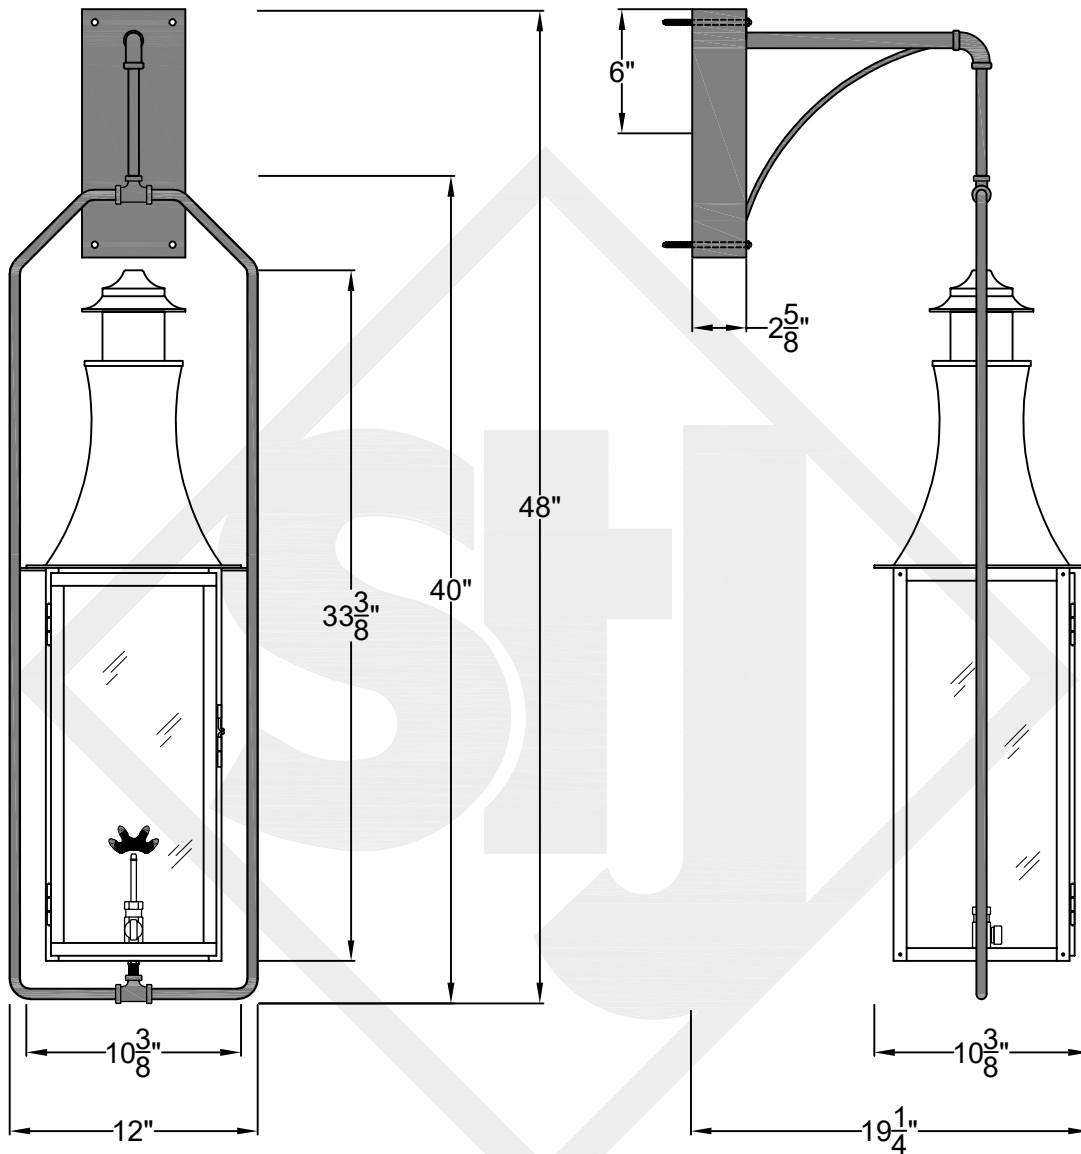

MADISON MINI WALL MOUNT FULL YOKE

Shortest Height 31 ³/₄"

Front View

Side View

Backplate

St. James
LIGHTING

SCALE: N.T.S.	DRAFT: Y. McCullough
FILE: MADMINI	APP'D: J. Ragan
JOB: X	DATE: 11/21/23

Lights are handcrafted.
Dimensions may vary by 1/4"

Mini not Available in Gas
UL Certified
Candelabra- Max 60 Watt Bulb
Edison- Max 660 Watt Bulb

MADISON SMALL WALL MOUNT FULL YOKE

Front View

Side View

Backplate

St. James
LIGHTING

SCALE: N.T.S.	DRAFT: Y. McCullough
FILE: MADS	APP'D: J. Ragan
JOB: X	DATE: 11/21/23

Lights are handcrafted.
Dimensions may vary by 1/4"

B.T.U. Rating
Natural Gas: 2730 B.T.U.
Propane: 2080 B.T.U.

MADISON MEDIUM WALL MOUNT FULL YOKE

Shortest Height 45 $\frac{1}{2}$ "

Front View

Side View

Backplate

MADISON LARGE WALL MOUNT FULL YOKE

Shortest Height 48 ¹/₈"

Front View

Side View

Backplate

**St. James
LIGHTING**

SCALE: N.T.S.	DRAFT: Y. McCullough
FILE: MADL	APP'D: J. Ragan
JOB: X	DATE: 11/21/23

Lights are handcrafted.
Dimensions may vary by 1/4"