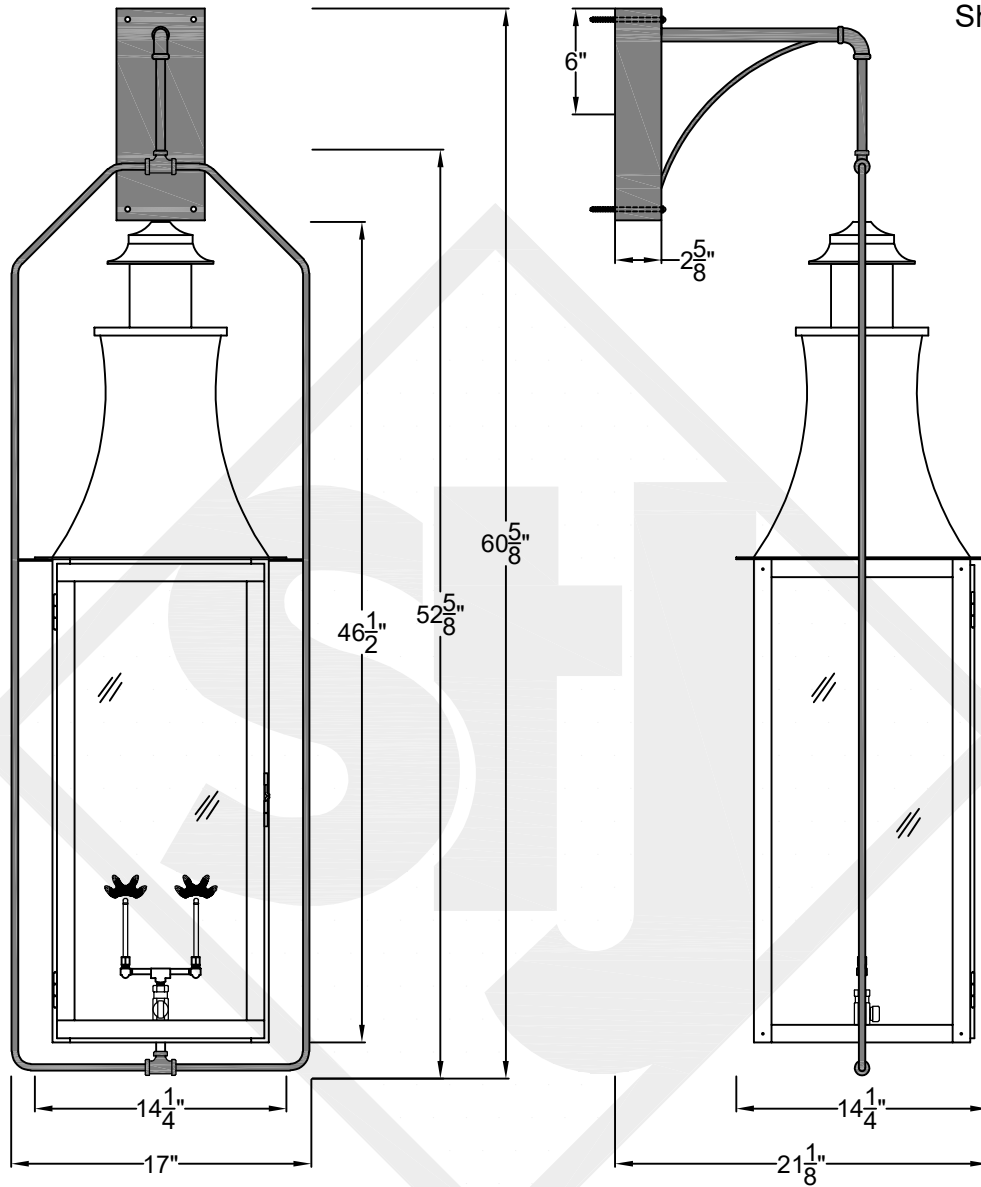

MADISON GRANDE WALL MOUNT FULL YOKE

Shortest Height 57 $\frac{1}{2}$ "

Front View

Side View