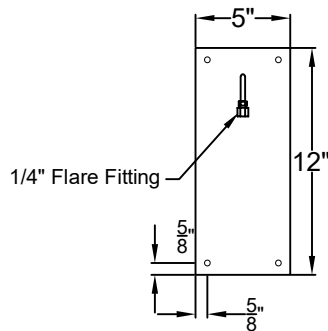

MADISON MINI WALL MOUNT FULL YOKE

Shortest Height 31 ³/₄"

Front View

Side View

Backplate

St. James
LIGHTING

SCALE: N.T.S.	DRAFT: Y. McCullough
FILE: MADMINI	APP'D: J. Ragan
JOB: X	DATE: 11/21/23

Lights are handcrafted.
Dimensions may vary by 1/4"

**St. James
LIGHTING**

SCALE: N.T.S.	DRAFT: Y. McCullough
FILE: MADM	APP'D: J. Ragan
JOB: X	DATE: 11/21/23

Lights are handcrafted.
Dimensions may vary by 1/4"

B.T.U. Rating
Natural Gas: 2730 B.T.U.
Propane: 2080 B.T.U.

MADISON LARGE WALL MOUNT FULL YOKE

Shortest Height 48 ¹/₈"

Front View

Side View

Backplate

**St. James
LIGHTING**

SCALE: N.T.S.	DRAFT: Y. McCullough
FILE: MADL	APP'D: J. Ragan
JOB: X	DATE: 11/21/23

Lights are handcrafted.
Dimensions may vary by 1/4"