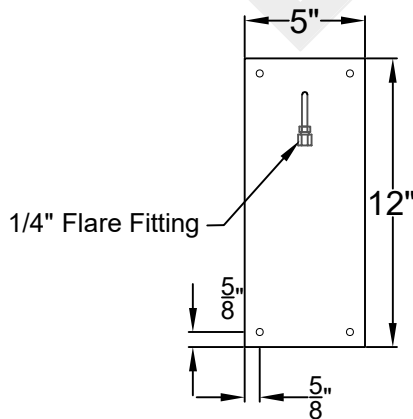

MADISON MINI WALL MOUNT FULL YOKE

Shortest Height 31 ³/₄"

Front View

Side View

Backplate

St. James
LIGHTING

SCALE: N.T.S.	DRAFT: Y. McCullough
FILE: MADMINI	APP'D: J. Ragan
JOB: X	DATE: 11/21/23

Lights are handcrafted.
Dimensions may vary by 1/4"

Mini not Available in Gas
UL Certified
Candelabra- Max 60 Watt Bulb
Edison- Max 660 Watt Bulb

MADISON SMALL WALL MOUNT FULL YOKE

Front View

Side View

Backplate

St. James
LIGHTING

SCALE: N.T.S.	DRAFT: Y. McCullough
FILE: MADS	APP'D: J. Ragan
JOB: X	DATE: 11/21/23

Lights are handcrafted.
Dimensions may vary by 1/4"

B.T.U. Rating
Natural Gas: 2730 B.T.U.
Propane: 2080 B.T.U.

MADISON MEDIUM WALL MOUNT FULL YOKE

Shortest Height 45 $\frac{1}{2}$ "

Front View

Side View

Backplate

MADISON LARGE WALL MOUNT FULL YOKE

Shortest Height 48 ¹/₈"

Front View

Side View

Backplate

**St. James
LIGHTING**

SCALE: N.T.S.	DRAFT: Y. McCullough
FILE: MADL	APP'D: J. Ragan
JOB: X	DATE: 11/21/23

Lights are handcrafted.
Dimensions may vary by 1/4"