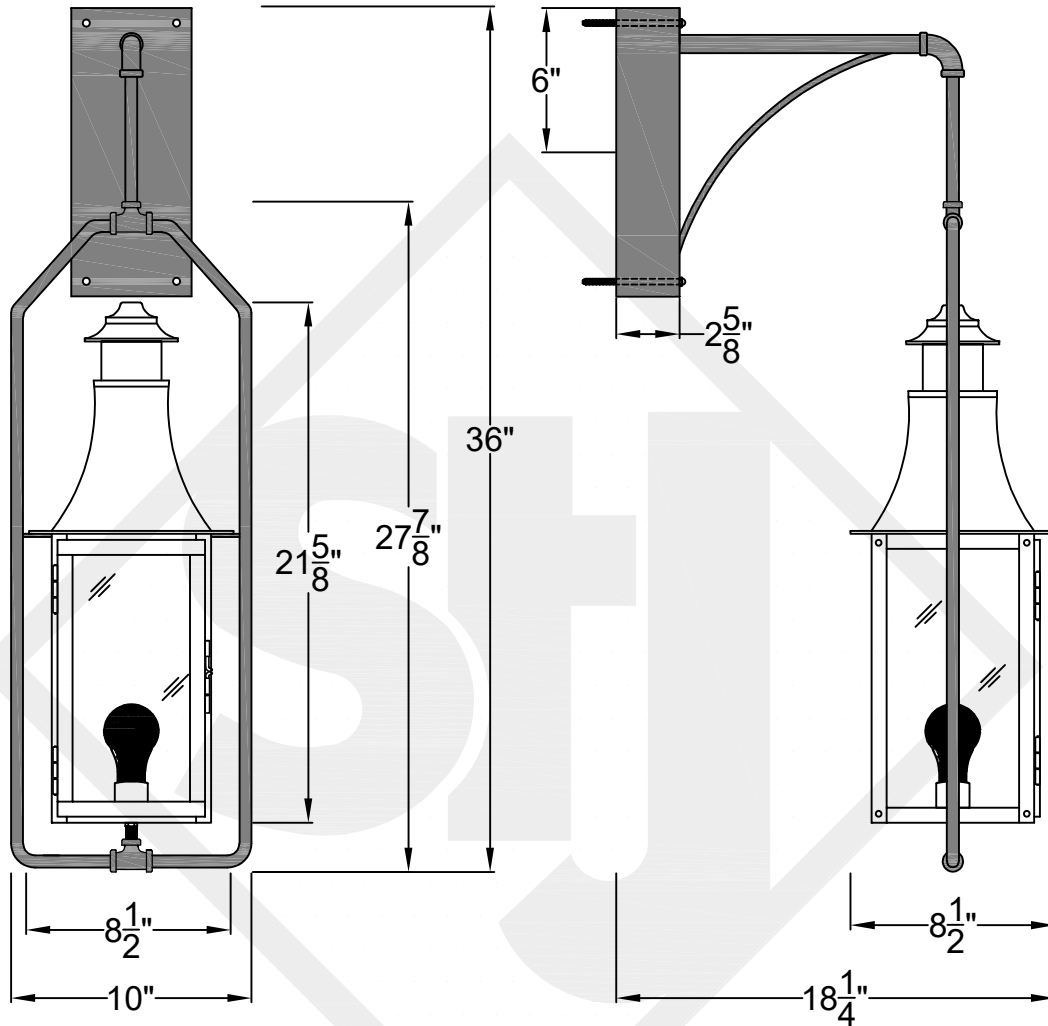

MADISON MINI WALL MOUNT FULL YOKE

Shortest Height 31 ³/₄"

Front View

Side View

Backplate

St. James
LIGHTING

SCALE: N.T.S.	DRAFT: Y. McCullough
FILE: MADMINI	APP'D: J. Ragan
JOB: X	DATE: 11/21/23

Lights are handcrafted.
Dimensions may vary by 1/4"

Mini not Available in Gas
UL Certified
Candelabra- Max 60 Watt Bulb
Edison- Max 660 Watt Bulb

MADISON SMALL WALL MOUNT FULL YOKE

Front View

Side View

Backplate

St. James
LIGHTING

SCALE: N.T.S.	DRAFT: Y. McCullough
FILE: MADS	APP'D: J. Ragan
JOB: X	DATE: 11/21/23

Lights are handcrafted.
Dimensions may vary by 1/4"

B.T.U. Rating
Natural Gas: 2730 B.T.U.
Propane: 2080 B.T.U.

MADISON MEDIUM WALL MOUNT FULL YOKE

Shortest Height 45 $\frac{1}{2}$ "

Front View

Side View

Backplate

MADISON LARGE WALL MOUNT FULL YOKE

Shortest Height 48 ¹/₈"

Front View

Side View

Backplate

**St. James
LIGHTING**

SCALE: N.T.S.	DRAFT: Y. McCullough
FILE: MADL	APP'D: J. Ragan
JOB: X	DATE: 11/21/23

Lights are handcrafted.
Dimensions may vary by 1/4"