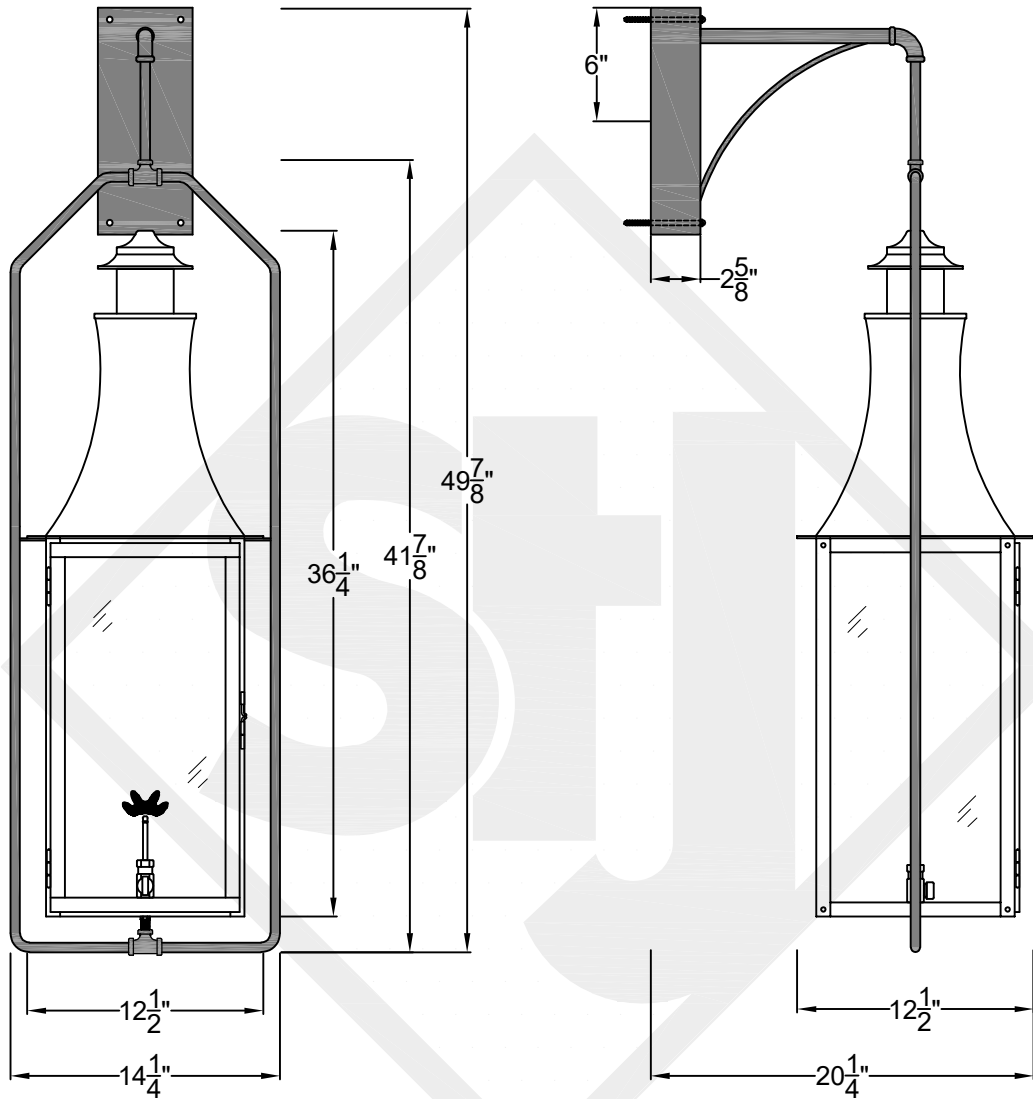

MADISON MINI WALL MOUNT FULL YOKE

Shortest Height 31 ³/₄"

Front View

Side View

Backplate

St. James
LIGHTING

SCALE: N.T.S.	DRAFT: Y. McCullough
FILE: MADMINI	APP'D: J. Ragan
JOB: X	DATE: 11/21/23

Lights are handcrafted.
Dimensions may vary by 1/4"

Mini not Available in Gas
UL Certified
Candelabra- Max 60 Watt Bulb
Edison- Max 660 Watt Bulb

MADISON SMALL WALL MOUNT FULL YOKE

Front View

Side View

Backplate

St. James
LIGHTING

SCALE: N.T.S.	DRAFT: Y. McCullough
FILE: MADS	APP'D: J. Ragan
JOB: X	DATE: 11/21/23

**St. James
LIGHTING**

SCALE: N.T.S.	DRAFT: Y. McCullough
FILE: MADM	APP'D: J. Ragan
JOB: X	DATE: 11/21/23

Lights are handcrafted.
Dimensions may vary by 1/4"

B.T.U. Rating
Natural Gas: 2730 B.T.U.
Propane: 2080 B.T.U.

MADISON LARGE WALL MOUNT FULL YOKE

Shortest Height 48 ¹/₈"

Front View

Side View

Backplate

**St. James
LIGHTING**

SCALE: N.T.S.	DRAFT: Y. McCullough
FILE: MADL	APP'D: J. Ragan
JOB: X	DATE: 11/21/23

Lights are handcrafted.
Dimensions may vary by 1/4"