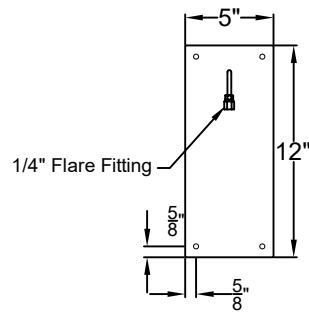

MADISON LARGE WALL MOUNT FULL YOKE

Shortest Height 48 ¹/₈"

Front View

Side View

Backplate

**St. James
LIGHTING**

SCALE: N.T.S.	DRAFT: Y. McCullough
FILE: MADL	APP'D: J. Ragan
JOB: X	DATE: 11/21/23

Lights are handcrafted.
Dimensions may vary by 1/4"

B.T.U. Rating
Natural Gas: 2730 B.T.U.
Propane: 2080 B.T.U.

MADISON GRANDE WALL MOUNT FULL YOKE

Shortest Height 57 $\frac{1}{2}$ "

Front View

Side View

Backplate

St. James
LIGHTING

SCALE: N.T.S.	DRAFT: Y. McCullough
FILE: MADG	APP'D: J. Ragan
JOB: X	DATE: 11/21/23

Lights are handcrafted.
Dimensions may vary by 1/4"

B.T.U. Rating
Natural Gas: 5460 B.T.U.
Propane: 4160 B.T.U.