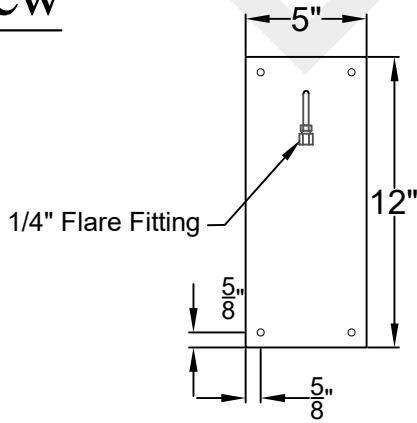

MADISON MINI WALL MOUNT FULL YOKE

Shortest Height 31 ³/₄"

Front View

Side View

Backplate

St. James
LIGHTING

SCALE: N.T.S.	DRAFT: Y. McCullough
FILE: MADMINI	APP'D: J. Ragan
JOB: X	DATE: 11/21/23

Lights are handcrafted.
Dimensions may vary by 1/4"

Mini not Available in Gas
UL Certified
Candelabra- Max 60 Watt Bulb
Edison- Max 660 Watt Bulb

MADISON SMALL WALL MOUNT FULL YOKE

Front View

Side View

Backplate

St. James
LIGHTING

SCALE: N.T.S.	DRAFT: Y. McCullough
FILE: MADS	APP'D: J. Ragan
JOB: X	DATE: 11/21/23

Lights are handcrafted.
Dimensions may vary by 1/4"

B.T.U. Rating
Natural Gas: 2730 B.T.U.
Propane: 2080 B.T.U.

MADISON MEDIUM WALL MOUNT FULL YOKE

Shortest Height 45 $\frac{1}{2}$ "

Front View

Side View

Backplate

MADISON LARGE WALL MOUNT FULL YOKE

Shortest Height 48 ¹/₈"

Front View

Side View

Backplate

**St. James
LIGHTING**

SCALE: N.T.S.	DRAFT: Y. McCullough
FILE: MADL	APP'D: J. Ragan
JOB: X	DATE: 11/21/23

Lights are handcrafted.
Dimensions may vary by 1/4"