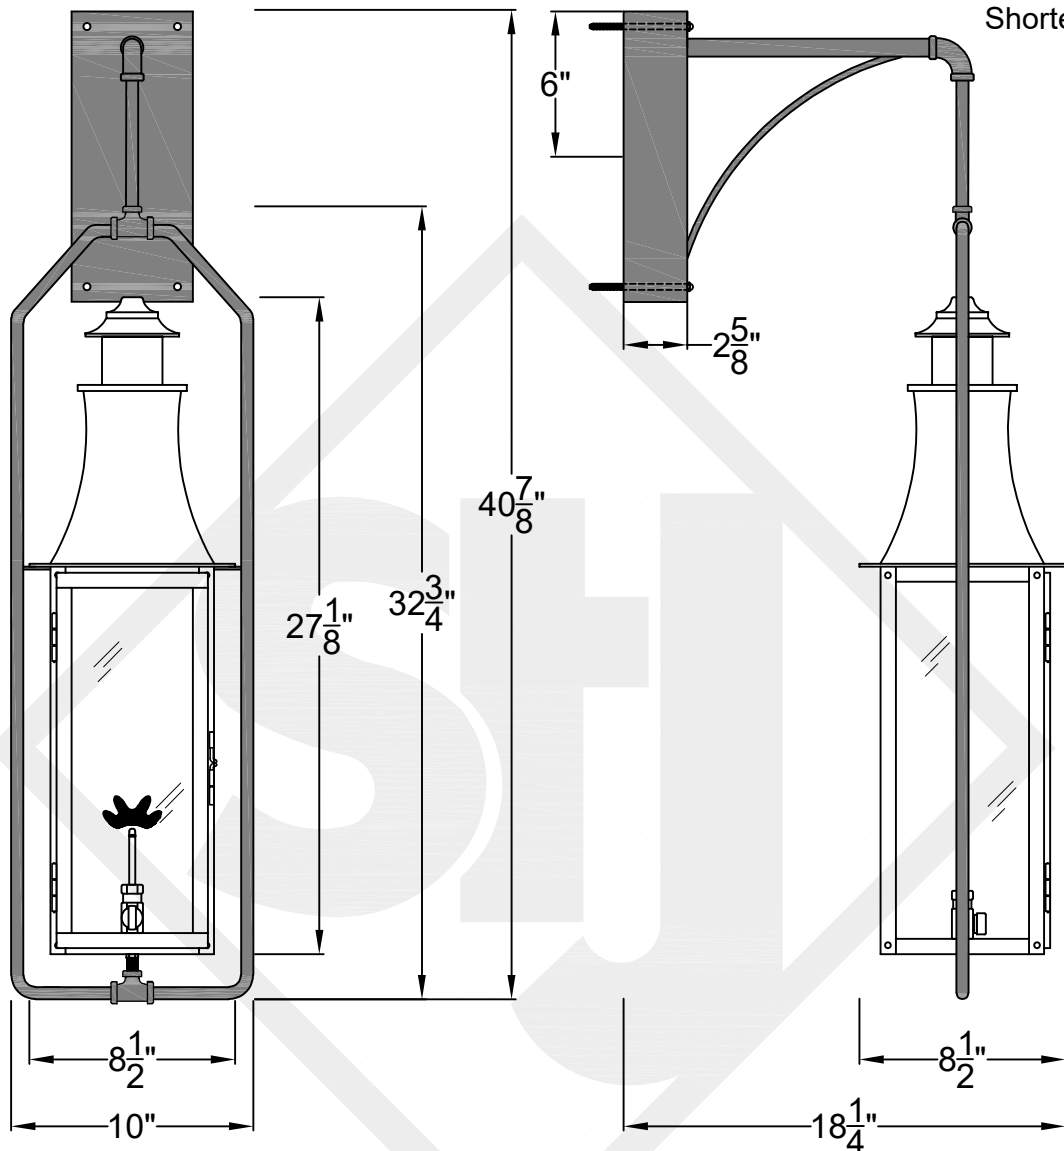

MADISON MINI WALL MOUNT FULL YOKE

Shortest Height 31 ³/₄"

Front View

Side View

Backplate

St. James
LIGHTING

SCALE: N.T.S.	DRAFT: Y. McCullough
FILE: MADMINI	APP'D: J. Ragan
JOB: X	DATE: 11/21/23

Lights are handcrafted.
Dimensions may vary by 1/4"

Mini not Available in Gas
UL Certified
Candelabra- Max 60 Watt Bulb
Edison- Max 660 Watt Bulb

MADISON SMALL WALL MOUNT FULL YOKE

Front View

Side View

Backplate

St. James
LIGHTING

SCALE: N.T.S.	DRAFT: Y. McCullough
FILE: MADS	APP'D: J. Ragan
JOB: X	DATE: 11/21/23

Lights are handcrafted.
Dimensions may vary by 1/4"

B.T.U. Rating
Natural Gas: 2730 B.T.U.
Propane: 2080 B.T.U.

MADISON MEDIUM WALL MOUNT FULL YOKE

Shortest Height 45 $\frac{1}{2}$ "

Front View

Side View

Backplate

MADISON LARGE WALL MOUNT FULL YOKE

Shortest Height 48 ¹/₈"

Front View

Side View

Backplate

**St. James
LIGHTING**

SCALE: N.T.S.	DRAFT: Y. McCullough
FILE: MADL	APP'D: J. Ragan
JOB: X	DATE: 11/21/23

Lights are handcrafted.
Dimensions may vary by 1/4"