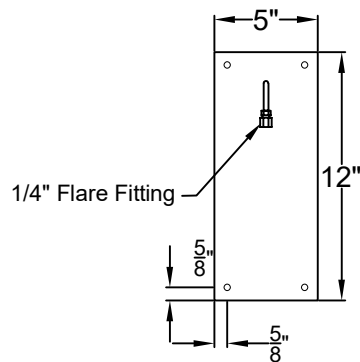

MADISON MINI WALL MOUNT FULL YOKE

Shortest Height 31 ³/₄"

Front View

Side View

Backplate

St. James
LIGHTING

SCALE: N.T.S.	DRAFT: Y. McCullough
FILE: MADMINI	APP'D: J. Ragan
JOB: X	DATE: 11/21/23

Lights are handcrafted.
Dimensions may vary by 1/4"

Lights are handcrafted.
Dimensions may vary by 1/4"

B.T.U. Rating
Natural Gas: 2730 B.T.U.
Propane: 2080 B.T.U.

MADISON MEDIUM WALL MOUNT FULL YOKE

Shortest Height 45 $\frac{1}{2}$ "

Front View

Side View

Backplate

**St. James
LIGHTING**

SCALE: N.T.S.	DRAFT: Y. McCullough
FILE: MADM	APP'D: J. Ragan
JOB: X	DATE: 11/21/23

Lights are handcrafted.
Dimensions may vary by 1/4"

B.T.U. Rating
Natural Gas: 2730 B.T.U.
Propane: 2080 B.T.U.

MADISON LARGE WALL MOUNT FULL YOKE

Shortest Height 48 ¹/₈"

Front View

Side View

Backplate

**St. James
LIGHTING**

SCALE: N.T.S.	DRAFT: Y. McCullough
FILE: MADL	APP'D: J. Ragan
JOB: X	DATE: 11/21/23

Lights are handcrafted.
Dimensions may vary by 1/4"