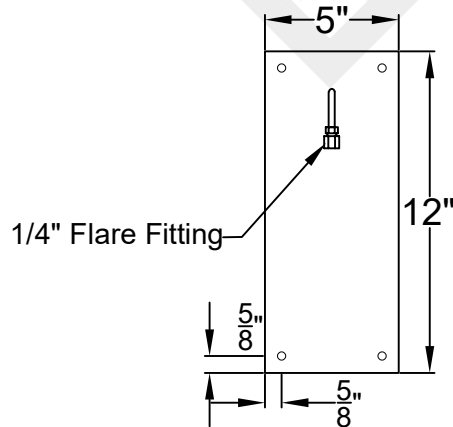

Lights are handcrafted.
Dimensions may vary by 1/4"

UL Certified
Candelabra- Max 60 Watt Bulb
Edison- Max 660 Watt Bulb

Mini not available in gas

NATCHEZ SMALL WALL MOUNT HALF YOKE

Available w/ Solid
or Glass Top
Shortest Height 29 ³/₄"

Front View

Side View

Backplate

St. James
LIGHTING

SCALE: N.T.S.	DRAFT: T. Herring
FILE: NATS	APP'D: J. Ragan
JOB: X	DATE: 8-17-2023

Lights are handcrafted.
Dimensions may vary by 1/4"

B.T.U. Rating
Natural Gas: 2730 B.T.U.
Propane: 2080 B.T.U.

NATCHEZ MEDIUM WALL MOUNT HALF YOKE

Available w/ Solid
or Glass Top

Shortest Height $34\frac{5}{8}"$

Front View

Side View

Backplate

St. James
LIGHTING

SCALE: N.T.S.	DRAFT: T. Herring
FILE: NATM	APP'D: J. Ragan
JOB: X	DATE: 8-17-2023

Lights are handcrafted.
Dimensions may vary by 1/4"

B.T.U. Rating
Natural Gas: 2730 B.T.U.
Propane: 2080 B.T.U.

NATCHEZ LARGE WALL MOUNT HALF YOKE

Front View

Side View

Backplate

 St. James LIGHTING	
SCALE: N.T.S.	DRAFT: Y. McCullough
FILE: NATL	APP'D: J. Ragan
JOB: X	DATE: 11/20/23