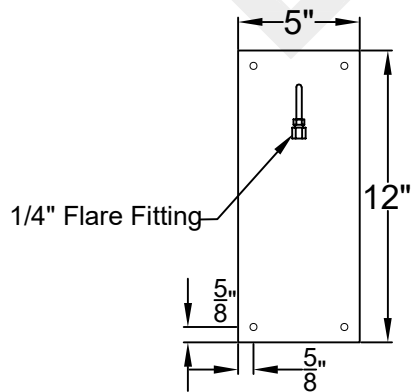

Front View

Side View

Backplate

St. James
LIGHTING

SCALE: N.T.S.	DRAFT: T. Herring
FILE: NATS	APP'D: J. Ragan
JOB: X	DATE: 8-17-2023

Lights are handcrafted.
Dimensions may vary by 1/4"

B.T.U. Rating
Natural Gas: 2730 B.T.U.
Propane: 2080 B.T.U.

NATCHEZ MEDIUM WALL MOUNT HALF YOKE

Available w/ Solid
or Glass Top

Shortest Height $34\frac{5}{8}"$

Front View

Side View

Backplate

St. James
LIGHTING

SCALE: N.T.S.	DRAFT: T. Herring
FILE: NATM	APP'D: J. Ragan
JOB: X	DATE: 8-17-2023

Lights are handcrafted.
Dimensions may vary by 1/4"

B.T.U. Rating
Natural Gas: 2730 B.T.U.
Propane: 2080 B.T.U.

NATCHEZ LARGE WALL MOUNT HALF YOKE

Front View

Side View

Backplate

 St. James LIGHTING	
SCALE: N.T.S.	DRAFT: Y. McCullough
FILE: NATL	APP'D: J. Ragan
JOB: X	DATE: 11/20/23