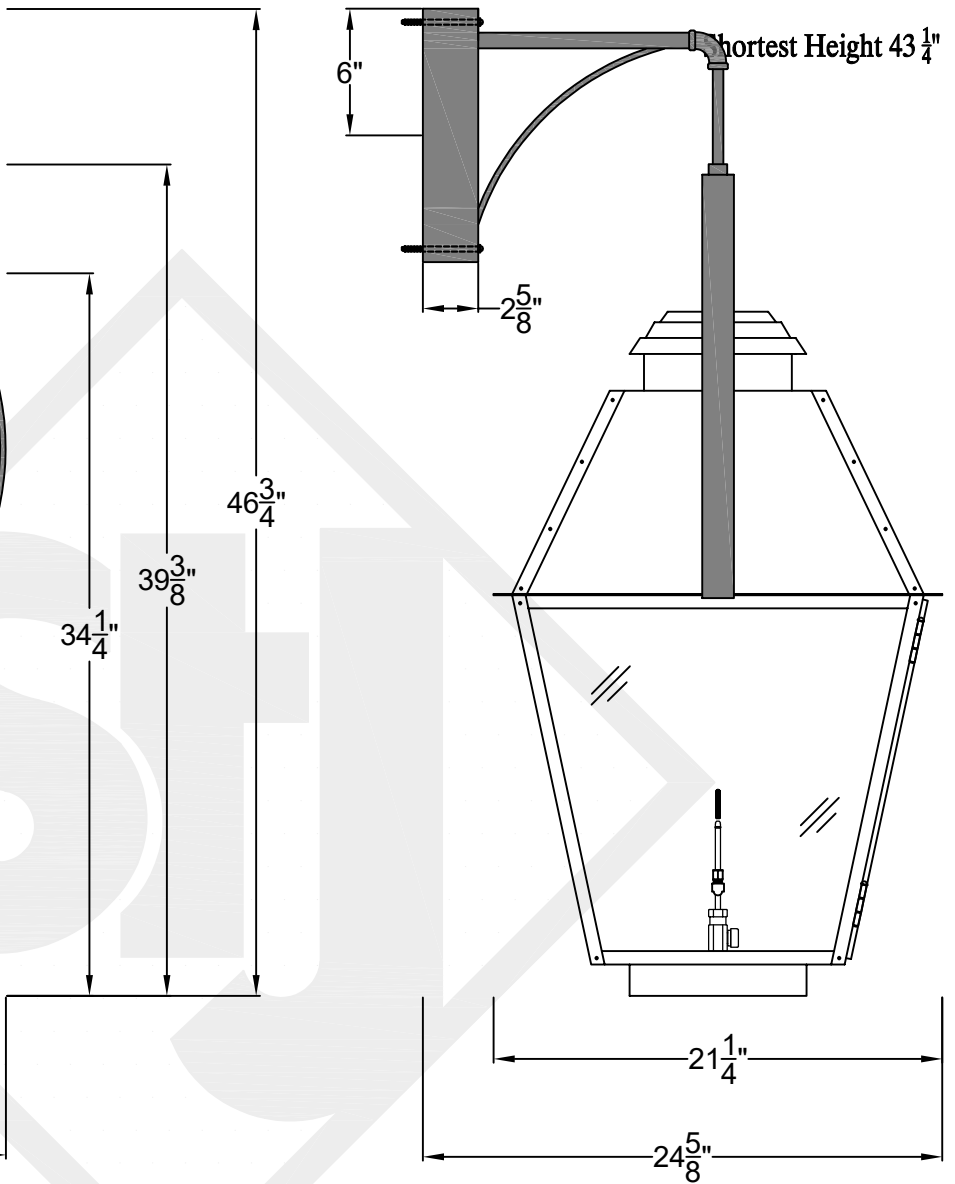

Front View

Side View

Backplate

St. James
LIGHTING

SCALE: N.T.S.	DRAFT: T. Herring
FILE: NATS	APP'D: J. Ragan
JOB: X	DATE: 8-17-2023

Lights are handcrafted.
Dimensions may vary by 1/4"

B.T.U. Rating
Natural Gas: 2730 B.T.U.
Propane: 2080 B.T.U.

Lights are handcrafted.
Dimensions may vary by 1/4"

B.T.U. Rating
Natural Gas: 2730 B.T.U.
Propane: 2080 B.T.U.

NATCHEZ LARGE WALL MOUNT HALF YOKE

Front View

Side View

Backplate

 St. James LIGHTING	
SCALE: N.T.S.	DRAFT: Y. McCullough
FILE: NATL	APP'D: J. Ragan
JOB: X	DATE: 11/20/23

Lights are handcrafted.
Dimensions may vary by 1/4"

B.T.U. Rating
Natural Gas: 5460 B.T.U.
Propane: 4160 B.T.U.

NATCHEZ GRANDE WALL MOUNT HALF YOKE

Available w/ Solid
or Glass Top

Front View

Side View

Backplate

St. James
LIGHTING

SCALE: N.T.S.	DRAFT: Y. McCullough
FILE: NATG	APP'D: J. Ragan
JOB: X	DATE: 11/20/23

Lights are handcrafted.
Dimensions may vary by 1/4"

B.T.U. Rating
Natural Gas: 5460 B.T.U.
Propane: 4160 B.T.U.