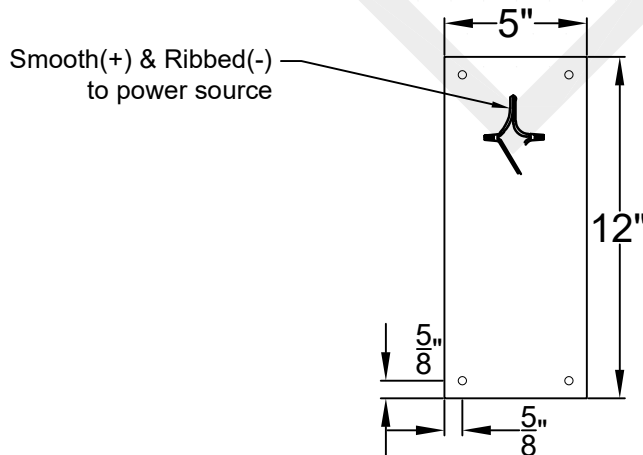

NATCHEZ MINI WALL MOUNT HALF YOKE

Available w/ Solid
or Glass Top

Shortest Height $25\frac{3}{4}$ "

Front View

Side View

Backplate

St. James
LIGHTING

SCALE: N.T.S.	DRAFT: Y. McCullough
FILE: NATMINI	APP'D: J. Ragan
JOB: X	DATE: 11/20/23

Lights are handcrafted.
Dimensions may vary by 1/4"

UL Certified
Candelabra- Max 60 Watt Bulb
Edison- Max 660 Watt Bulb

Mini not available in gas

NATCHEZ SMALL WALL MOUNT HALF YOKE

Available w/ Solid
or Glass Top
Shortest Height 29 ³/₄"

Front View

Side View

Backplate

St. James
LIGHTING

SCALE: N.T.S.	DRAFT: T. Herring
FILE: NATS	APP'D: J. Ragan
JOB: X	DATE: 8-17-2023

Lights are handcrafted.
Dimensions may vary by 1/4"

B.T.U. Rating
Natural Gas: 2730 B.T.U.
Propane: 2080 B.T.U.