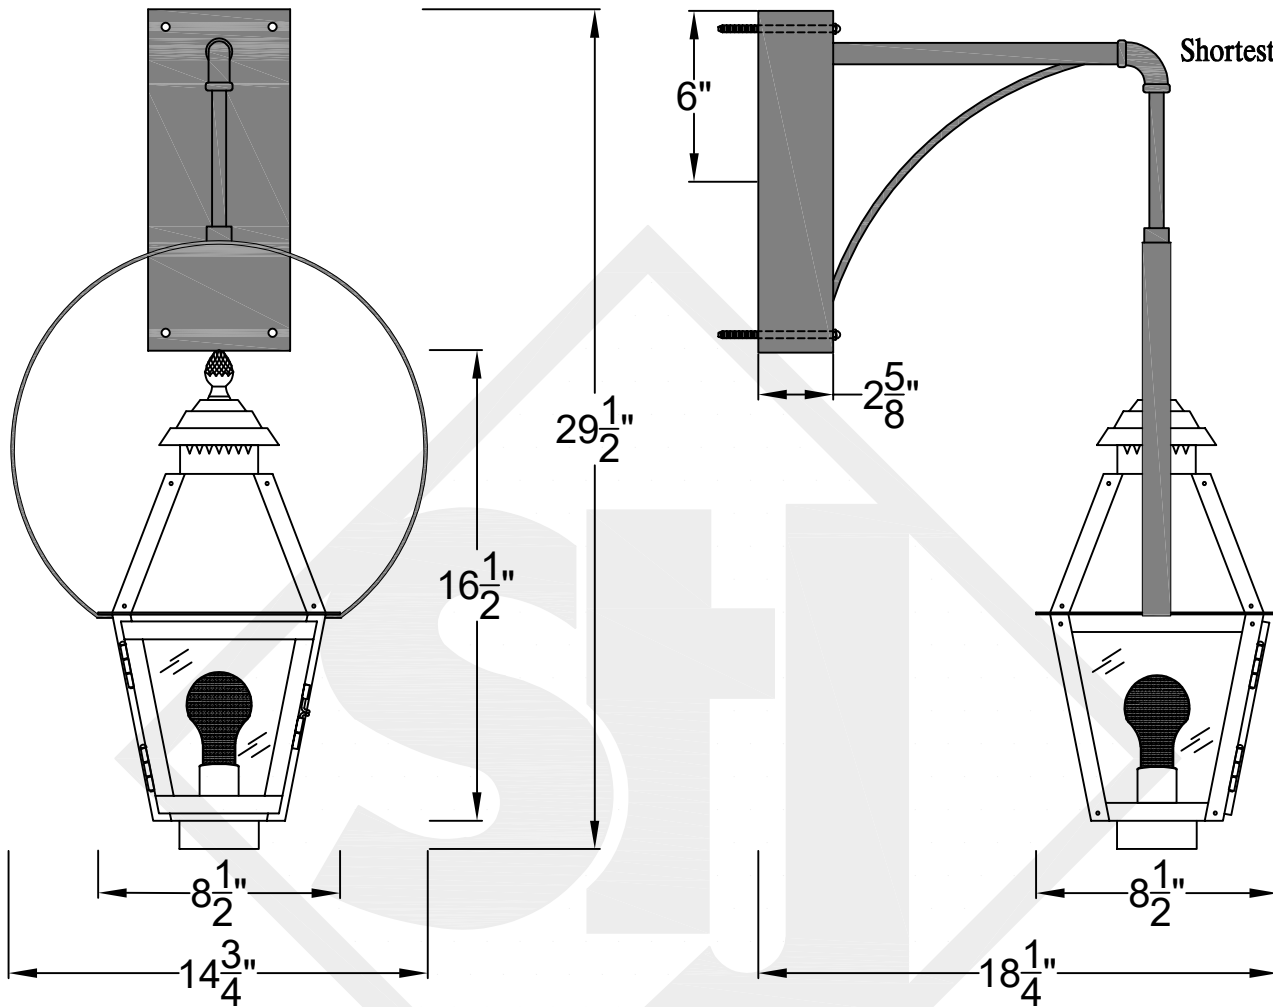

NATCHEZ MINI WALL MOUNT HALF YOKE

Available w/ Solid
or Glass Top

Shortest Height $25\frac{3}{4}$ "

Front View

Side View

Backplate

St. James
LIGHTING

SCALE: N.T.S.	DRAFT: Y. McCullough
FILE: NATMINI	APP'D: J. Ragan
JOB: X	DATE: 11/20/23

Lights are handcrafted.
Dimensions may vary by 1/4"

UL Certified
Candelabra- Max 60 Watt Bulb
Edison- Max 660 Watt Bulb

Mini not available in gas

NATCHEZ SMALL WALL MOUNT HALF YOKE

Available w/ Solid
or Glass Top
Shortest Height 29 ³/₄"

Front View

Side View

Backplate

St. James
LIGHTING

SCALE: N.T.S.	DRAFT: T. Herring
FILE: NATS	APP'D: J. Ragan
JOB: X	DATE: 8-17-2023

Lights are handcrafted.
Dimensions may vary by 1/4"

B.T.U. Rating
Natural Gas: 2730 B.T.U.
Propane: 2080 B.T.U.

NATCHEZ MEDIUM WALL MOUNT HALF YOKE

Available w/ Solid
or Glass Top

Shortest Height $34\frac{5}{8}"$

Front View

Side View

Backplate

St. James
LIGHTING

SCALE: N.T.S.	DRAFT: T. Herring
FILE: NATM	APP'D: J. Ragan
JOB: X	DATE: 8-17-2023