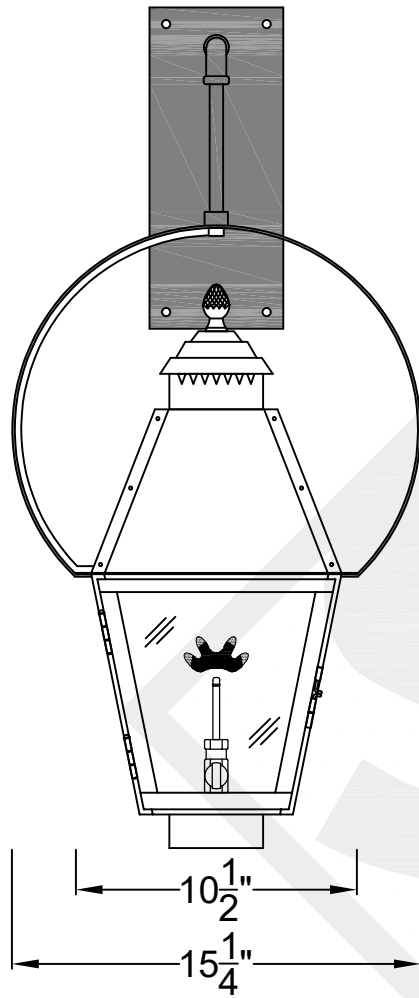

NATCHEZ MINI WALL MOUNT HALF YOKE

Available w/ Solid
or Glass Top

Shortest Height $25\frac{3}{4}$ "

Front View

Side View

Backplate

St. James
LIGHTING

SCALE: N.T.S.	DRAFT: Y. McCullough
FILE: NATMINI	APP'D: J. Ragan
JOB: X	DATE: 11/20/23

Lights are handcrafted.
Dimensions may vary by 1/4"

UL Certified
Candelabra- Max 60 Watt Bulb
Edison- Max 660 Watt Bulb

Mini not available in gas

NATCHEZ SMALL WALL MOUNT HALF YOKE

Available w/ Solid
or Glass Top
Shortest Height 29 ³/₄"

Front View

Side View

Backplate

St. James
LIGHTING

SCALE: N.T.S.	DRAFT: T. Herring
FILE: NATS	APP'D: J. Ragan
JOB: X	DATE: 8-17-2023

Lights are handcrafted.
Dimensions may vary by 1/4"

B.T.U. Rating
Natural Gas: 2730 B.T.U.
Propane: 2080 B.T.U.

Lights are handcrafted.
Dimensions may vary by 1/4"

B.T.U. Rating
Natural Gas: 2730 B.T.U.
Propane: 2080 B.T.U.

NATCHEZ LARGE WALL MOUNT HALF YOKE

Front View

Side View

Backplate

 St. James LIGHTING	
SCALE: N.T.S.	DRAFT: Y. McCullough
FILE: NATL	APP'D: J. Ragan
JOB: X	DATE: 11/20/23