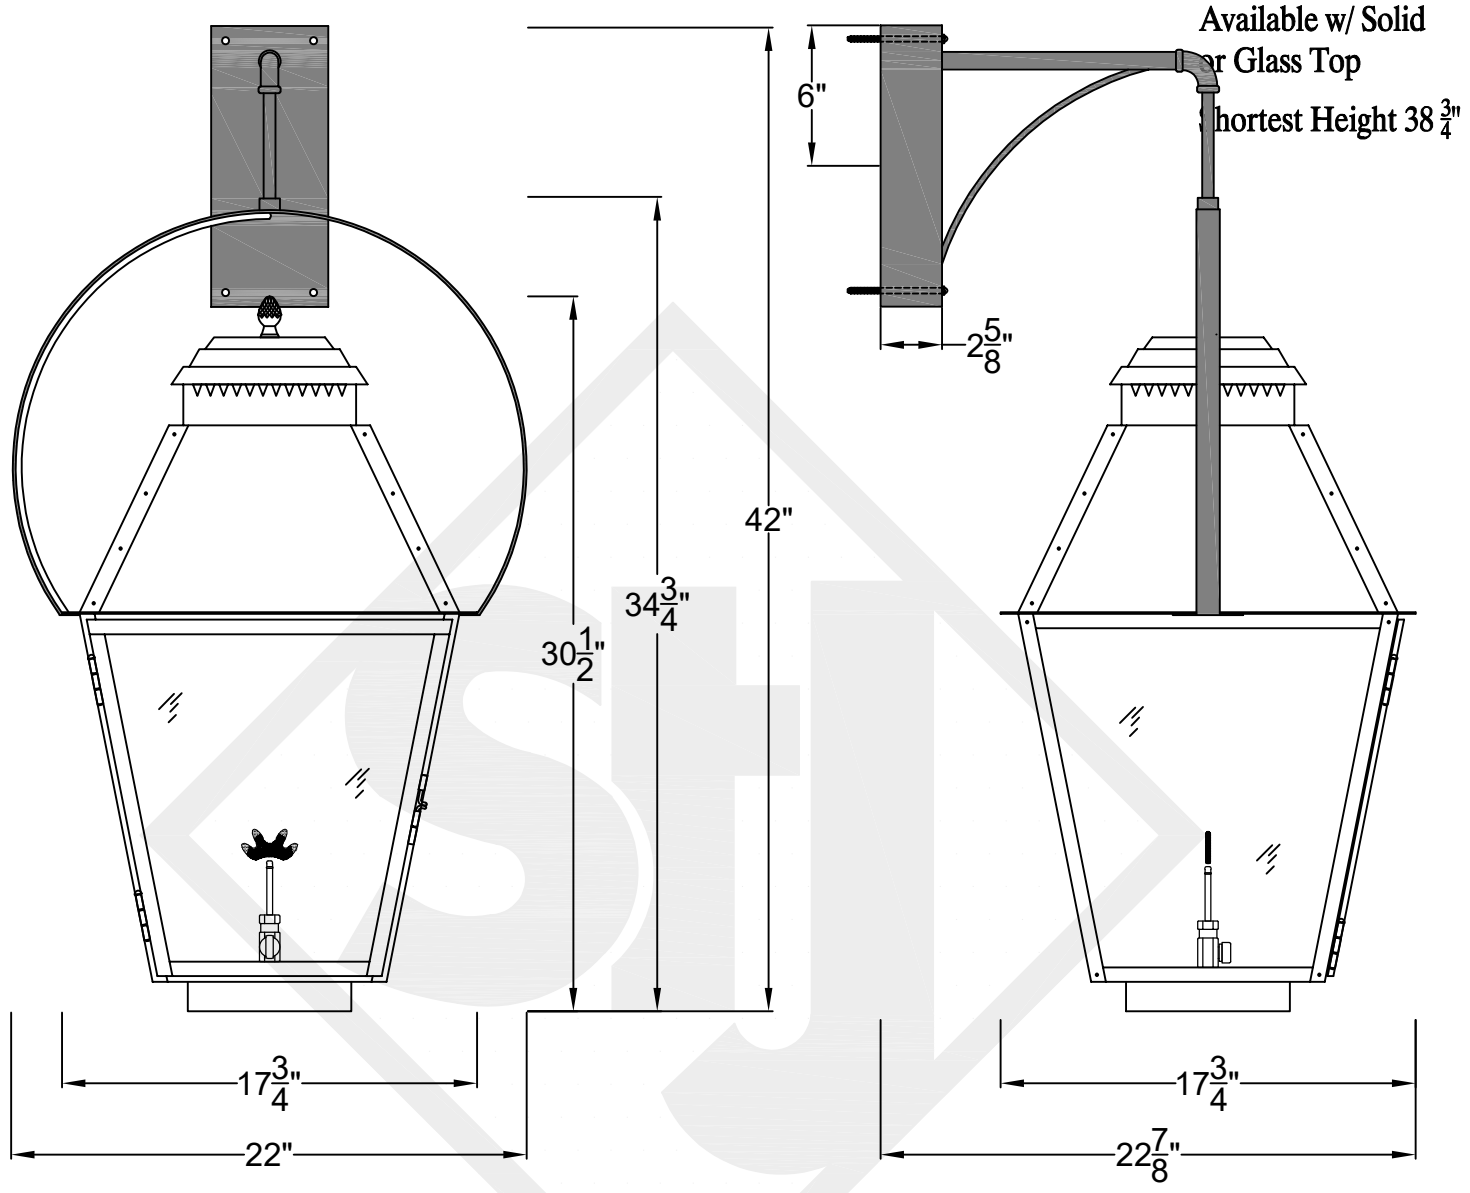

Front View

Side View

Backplate

St. James
LIGHTING

SCALE: N.T.S.	DRAFT: T. Herring
FILE: NATS	APP'D: J. Ragan
JOB: X	DATE: 8-17-2023

Lights are handcrafted.
Dimensions may vary by 1/4"

B.T.U. Rating
Natural Gas: 2730 B.T.U.
Propane: 2080 B.T.U.

NATCHEZ MEDIUM WALL MOUNT HALF YOKE

Available w/ Solid
or Glass Top

Shortest Height $34\frac{5}{8}"$

Front View

Side View

Backplate

St. James
LIGHTING

SCALE: N.T.S.	DRAFT: T. Herring
FILE: NATM	APP'D: J. Ragan
JOB: X	DATE: 8-17-2023

Lights are handcrafted.
Dimensions may vary by 1/4"

B.T.U. Rating
Natural Gas: 2730 B.T.U.
Propane: 2080 B.T.U.

NATCHEZ LARGE WALL MOUNT HALF YOKE

Front View

Side View

Backplate

 St. James LIGHTING	
SCALE: N.T.S.	DRAFT: Y. McCullough
FILE: NATL	APP'D: J. Ragan
JOB: X	DATE: 11/20/23

Lights are handcrafted.
Dimensions may vary by 1/4"

B.T.U. Rating
Natural Gas: 5460 B.T.U.
Propane: 4160 B.T.U.

NATCHEZ GRANDE WALL MOUNT HALF YOKE

Available w/ Solid
or Glass Top

Front View

Side View

Backplate