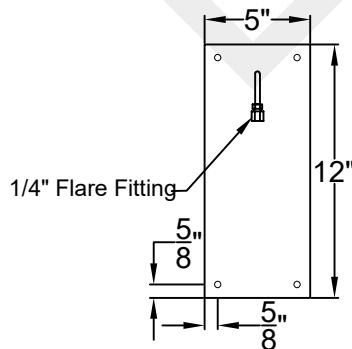

Lights are handcrafted.
Dimensions may vary by 1/4"

B.T.U. Rating
Natural Gas: 2730 B.T.U.
Propane: 2080 B.T.U.

NATCHEZ LARGE WALL MOUNT HALF YOKE

Front View

Side View

Backplate

 St. James LIGHTING	
SCALE: N.T.S.	DRAFT: Y. McCullough
FILE: NATL	APP'D: J. Ragan
JOB: X	DATE: 11/20/23

Lights are handcrafted.
Dimensions may vary by 1/4"

B.T.U. Rating
Natural Gas: 5460 B.T.U.
Propane: 4160 B.T.U.

NATCHEZ GRANDE WALL MOUNT HALF YOKE

Available w/ Solid
or Glass Top

Front View

Side View

Backplate

St. James
LIGHTING

SCALE: N.T.S.	DRAFT: Y. McCullough
FILE: NATG	APP'D: J. Ragan
JOB: X	DATE: 11/20/23

Lights are handcrafted.
Dimensions may vary by 1/4"

B.T.U. Rating
Natural Gas: 5460 B.T.U.
Propane: 4160 B.T.U.