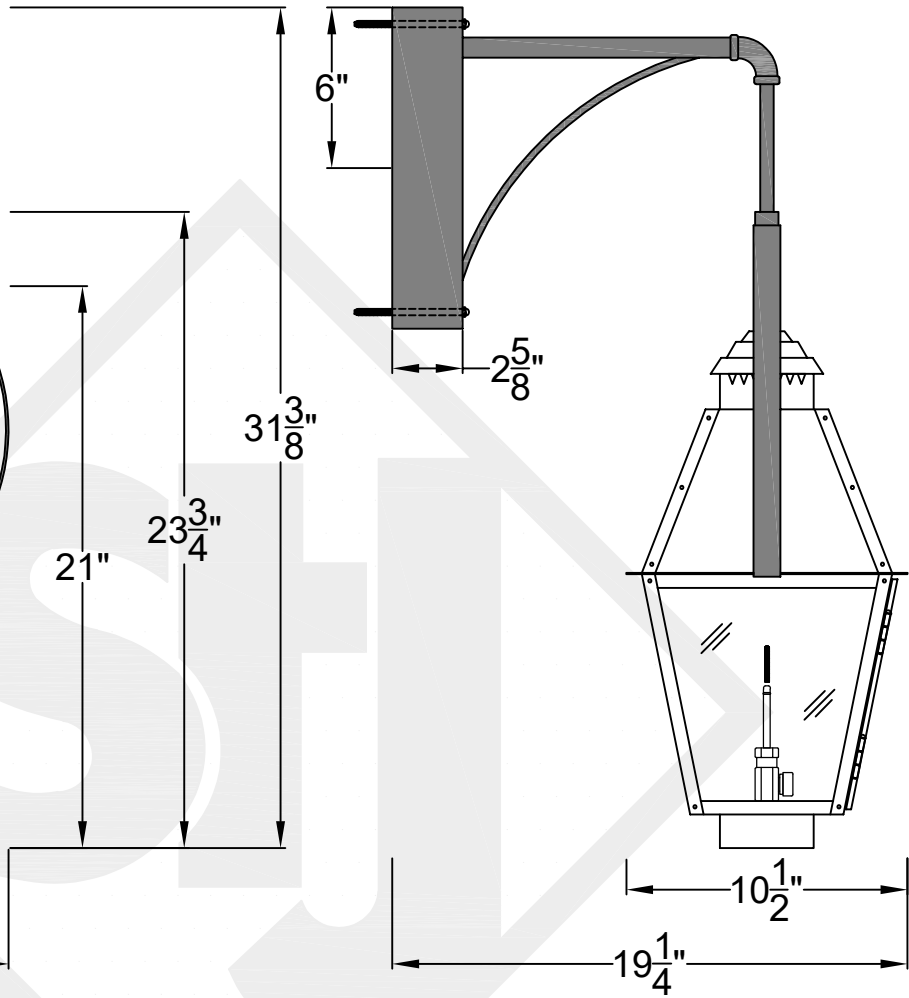

NATCHEZ MINI WALL MOUNT HALF YOKE

Available w/ Solid
or Glass Top

Shortest Height $25\frac{3}{4}$ "

Front View

Side View

Backplate

St. James
LIGHTING

SCALE: N.T.S.	DRAFT: Y. McCullough
FILE: NATMINI	APP'D: J. Ragan
JOB: X	DATE: 11/20/23

Lights are handcrafted.
Dimensions may vary by 1/4"

UL Certified
Candelabra- Max 60 Watt Bulb
Edison- Max 660 Watt Bulb

Mini not available in gas

NATCHEZ SMALL WALL MOUNT HALF YOKE

Available w/ Solid
or Glass Top
Shortest Height 29 ³/₄"

Front View

Side View

Backplate

St. James
LIGHTING

SCALE: N.T.S.	DRAFT: T. Herring
FILE: NATS	APP'D: J. Ragan
JOB: X	DATE: 8-17-2023

Lights are handcrafted.
Dimensions may vary by 1/4"

B.T.U. Rating
Natural Gas: 2730 B.T.U.
Propane: 2080 B.T.U.

NATCHEZ MEDIUM WALL MOUNT HALF YOKE

Available w/ Solid
or Glass Top

Shortest Height $34\frac{5}{8}"$

Front View

Side View

Backplate

St. James
LIGHTING

SCALE: N.T.S.	DRAFT: T. Herring
FILE: NATM	APP'D: J. Ragan
JOB: X	DATE: 8-17-2023