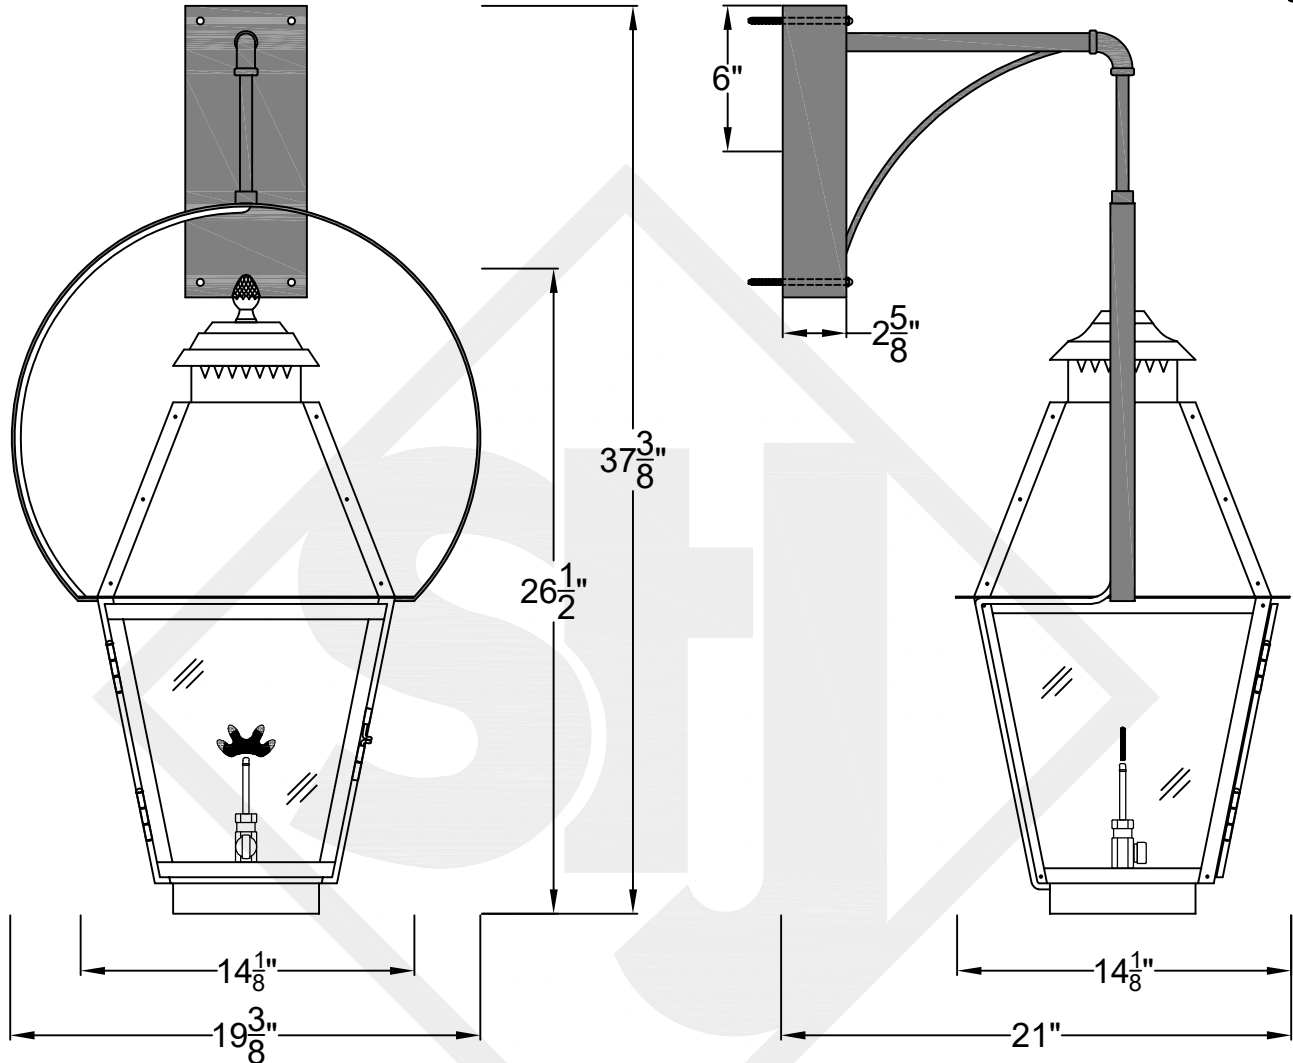

NATCHEZ MINI WALL MOUNT HALF YOKE

Available w/ Solid
or Glass Top

Shortest Height $25\frac{3}{4}$ "

Front View

Side View

Backplate

St. James
LIGHTING

SCALE: N.T.S.	DRAFT: Y. McCullough
FILE: NATMINI	APP'D: J. Ragan
JOB: X	DATE: 11/20/23

Lights are handcrafted.
Dimensions may vary by 1/4"

UL Certified
Candelabra- Max 60 Watt Bulb
Edison- Max 660 Watt Bulb

Mini not available in gas

NATCHEZ SMALL WALL MOUNT HALF YOKE

Available w/ Solid
or Glass Top
Shortest Height 29 ³/₄"

Front View

Side View

Backplate

St. James
LIGHTING

SCALE: N.T.S.	DRAFT: T. Herring
FILE: NATS	APP'D: J. Ragan
JOB: X	DATE: 8-17-2023

Lights are handcrafted.
Dimensions may vary by 1/4"

B.T.U. Rating
Natural Gas: 2730 B.T.U.
Propane: 2080 B.T.U.

NATCHEZ MEDIUM WALL MOUNT HALF YOKE

Available w/ Solid
or Glass Top

Shortest Height $34\frac{5}{8}"$

Front View

Side View

Backplate

St. James
LIGHTING

SCALE: N.T.S.	DRAFT: T. Herring
FILE: NATM	APP'D: J. Ragan
JOB: X	DATE: 8-17-2023