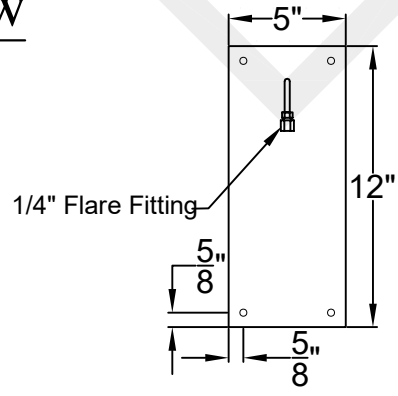

NATCHEZ MEDIUM WALL MOUNT HALF YOKE

Available w/ Solid
or Glass Top

Shortest Height $34\frac{5}{8}"$

Front View

Side View

Backplate

St. James
LIGHTING

SCALE: N.T.S.	DRAFT: T. Herring
FILE: NATM	APP'D: J. Ragan
JOB: X	DATE: 8-17-2023

Lights are handcrafted.
Dimensions may vary by 1/4"

B.T.U. Rating
Natural Gas: 2730 B.T.U.
Propane: 2080 B.T.U.

NATCHEZ LARGE WALL MOUNT HALF YOKE

Front View

Side View

Backplate

 St. James LIGHTING	
SCALE: N.T.S.	DRAFT: Y. McCullough
FILE: NATL	APP'D: J. Ragan
JOB: X	DATE: 11/20/23

Lights are handcrafted.
Dimensions may vary by 1/4"

B.T.U. Rating
Natural Gas: 5460 B.T.U.
Propane: 4160 B.T.U.

NATCHEZ GRANDE WALL MOUNT HALF YOKE

Available w/ Solid
or Glass Top

Front View

Side View

Backplate

St. James
LIGHTING

SCALE: N.T.S.	DRAFT: Y. McCullough
FILE: NATG	APP'D: J. Ragan
JOB: X	DATE: 11/20/23

Lights are handcrafted.
Dimensions may vary by 1/4"

B.T.U. Rating
Natural Gas: 5460 B.T.U.
Propane: 4160 B.T.U.