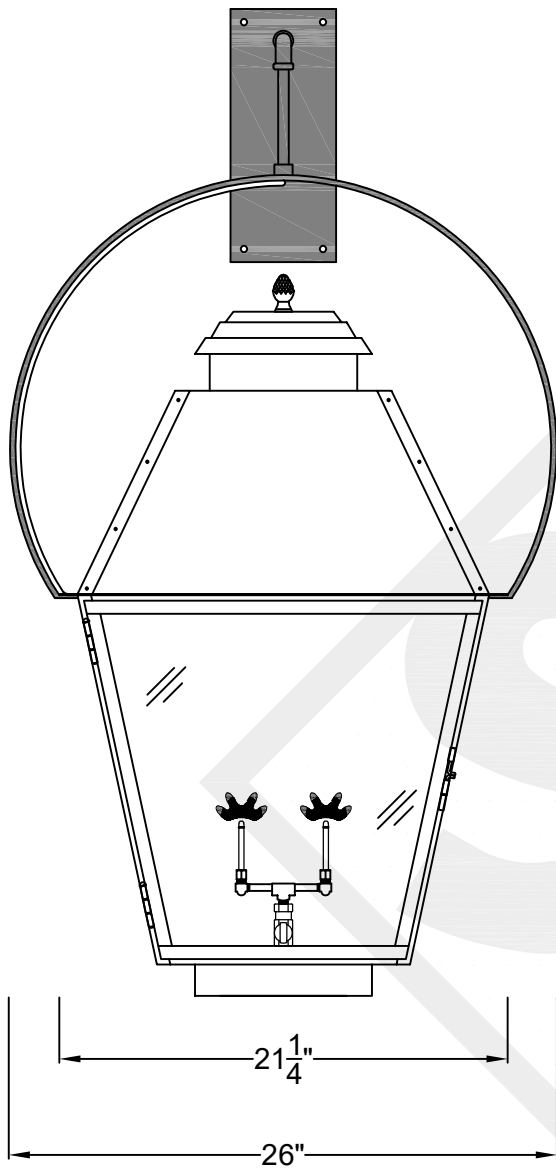

Front View

Side View

Backplate

St. James
LIGHTING

SCALE: N.T.S.	DRAFT: T. Herring
FILE: NATS	APP'D: J. Ragan
JOB: X	DATE: 8-17-2023

Lights are handcrafted.
Dimensions may vary by 1/4"

B.T.U. Rating
Natural Gas: 2730 B.T.U.
Propane: 2080 B.T.U.

NATCHEZ MEDIUM WALL MOUNT HALF YOKE

Available w/ Solid
or Glass Top

Shortest Height $34\frac{5}{8}"$

Front View

Side View

Backplate

St. James
LIGHTING

SCALE: N.T.S.	DRAFT: T. Herring
FILE: NATM	APP'D: J. Ragan
JOB: X	DATE: 8-17-2023

Lights are handcrafted.
Dimensions may vary by 1/4"

B.T.U. Rating
Natural Gas: 2730 B.T.U.
Propane: 2080 B.T.U.

NATCHEZ LARGE WALL MOUNT HALF YOKE

Front View

Side View

Backplate

 St. James LIGHTING	
SCALE: N.T.S.	DRAFT: Y. McCullough
FILE: NATL	APP'D: J. Ragan
JOB: X	DATE: 11/20/23

Lights are handcrafted.
Dimensions may vary by 1/4"

B.T.U. Rating
Natural Gas: 5460 B.T.U.
Propane: 4160 B.T.U.

NATCHEZ GRANDE WALL MOUNT HALF YOKE

Available w/ Solid
or Glass Top

Front View

Side View

Backplate