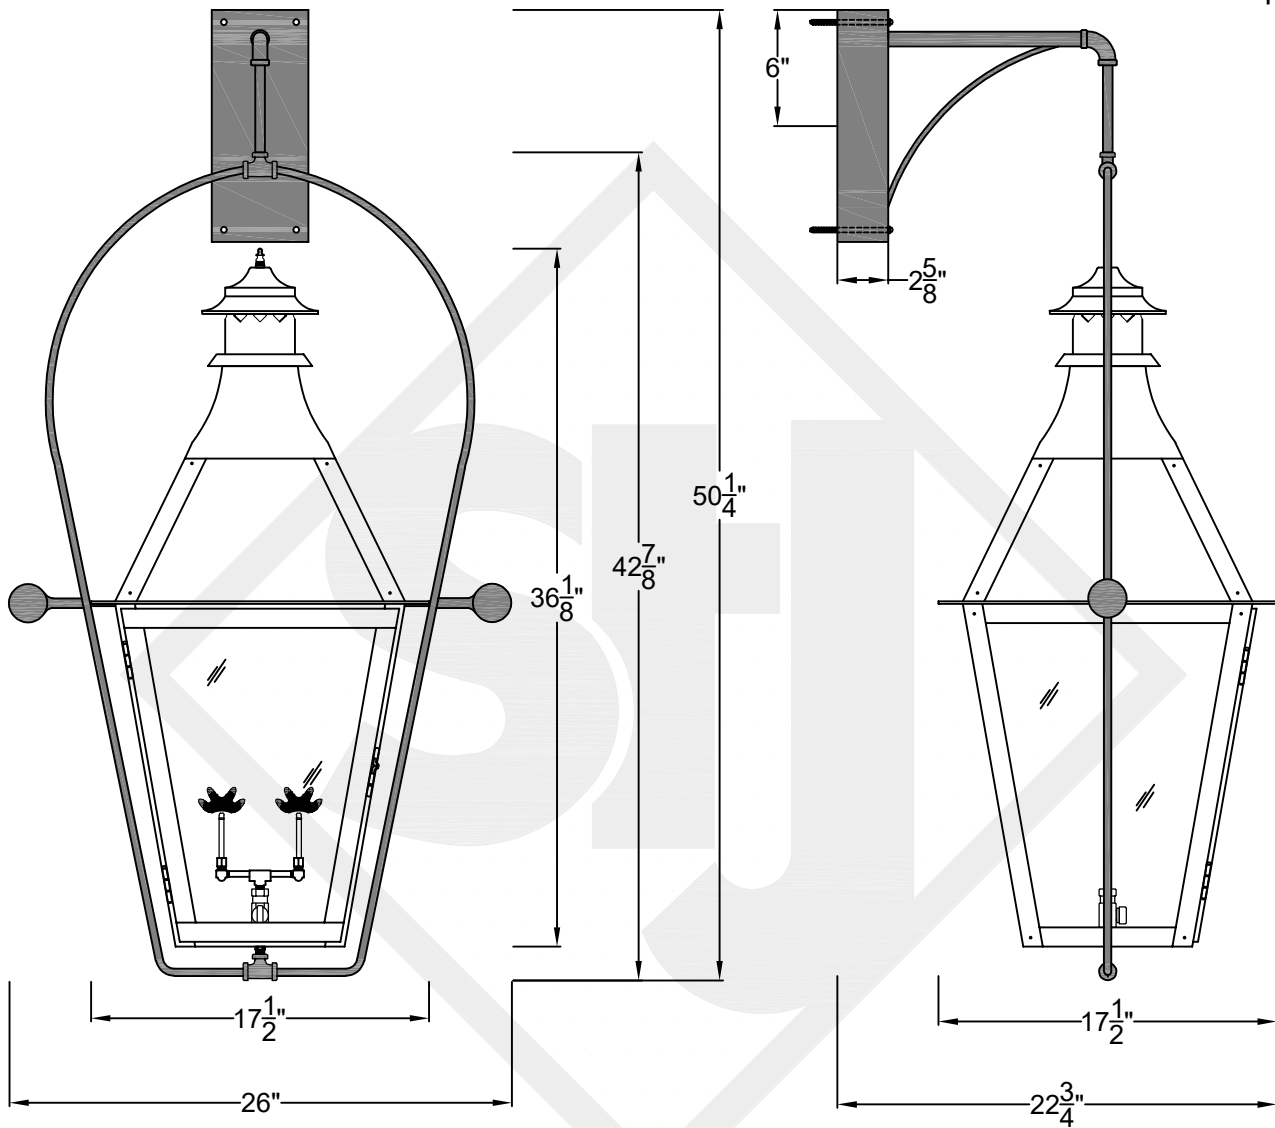

CHESAPEAKE MINI WALL MOUNT FULL YOKE

Shortest Height $25\frac{3}{4}$ "

Available in Solid
or Glass Top

Front View

Side View

Backplate

**St. James
LIGHTING**

SCALE: N.T.S.	DRAFT: Y. McCullough
FILE: CHEMINI	APP'D: J. Ragan
JOB: X	DATE: 11/18/23

Shortest Height $31\frac{5}{8}"$

Front View

Side View

Backplate

St. James
LIGHTING

SCALE: N.T.S.	DRAFT: Y. McCullough
FILE: CHES	APP'D: J. Ragan
JOB: X	DATE: 11/18/23

Lights are handcrafted.
Dimensions may vary by 1/4"

Front View

Side View

Backplate

St. James
LIGHTING

SCALE: N.T.S. DRAFT: Y. McCullough
FILE: CHEL APP'D: J. Ragan
JOB: X DATE: 11/18/23

Lights are handcrafted.
Dimensions may vary by 1/4"

B.T.U. Rating
Natural Gas: 2730 B.T.U.
Propane: 2080 B.T.U.

CHESAPEAKE GRANDE WALL MOUNT FULL YOKE

Shortest Height 46 ³/₄"

Available w/ Solid or Glass Top

Front View

Side View

Backplate

St. James
LIGHTING

SCALE: N.T.S.	DRAFT: Y. McCullough
FILE: CHEG	APP'D: J. Ragan
JOB: X	DATE: 11/18/23