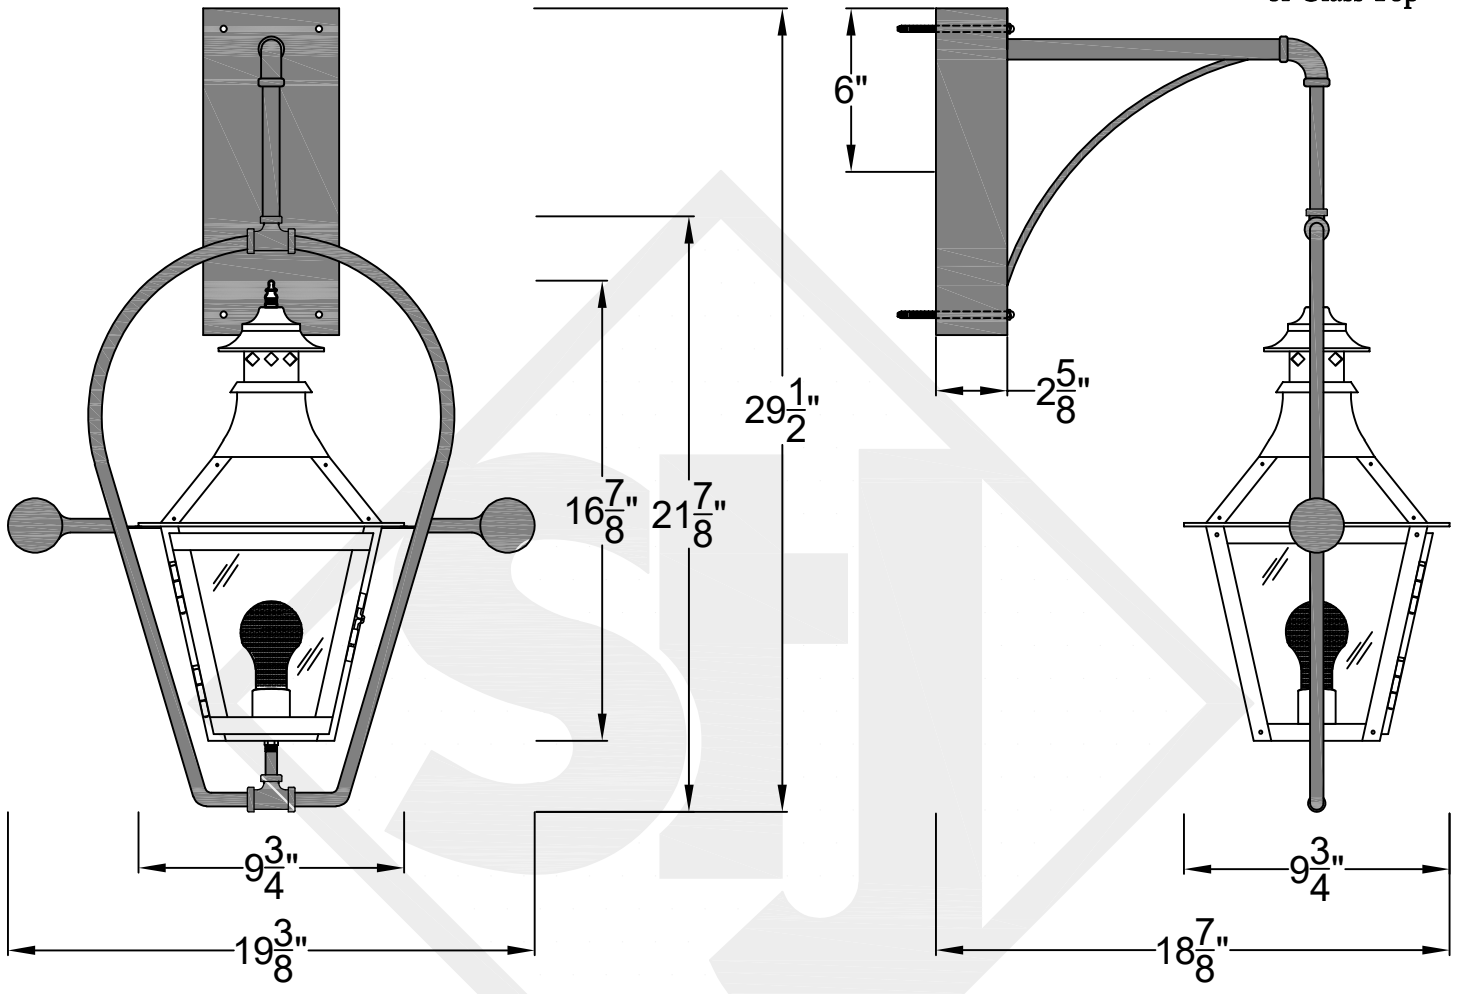

CHESAPEAKE MINI WALL MOUNT FULL YOKE

Shortest Height $25\frac{3}{4}$ "

Available in Solid
or Glass Top

Front View

Side View

Backplate

**St. James
LIGHTING**

SCALE: N.T.S.	DRAFT: Y. McCullough
FILE: CHEMINI	APP'D: J. Ragan
JOB: X	DATE: 11/18/23

Lights are handcrafted.
Dimensions may vary by 1/4"

Mini not Available in Gas

UL Certified
Candelabra- Max 60 Watt Bulb
Edison- Max 660 Watt Bulb

CHESAPEAKE SMALL WALL MOUNT FULL YOKE

Available in Solid
or Glass Top

Shortest Height $31\frac{5}{8}"$

Front View

Side View

Backplate

St. James
LIGHTING

SCALE: N.T.S.	DRAFT: Y. McCullough
FILE: CHES	APP'D: J. Ragan
JOB: X	DATE: 11/18/23

Lights are handcrafted.
Dimensions may vary by 1/4"

CHESAPEAKE GRANDE WALL MOUNT FULL YOKE

Shortest Height 46 ³/₄"

Available w/ Solid or Glass Top

Front View

Side View

Backplate

St. James
LIGHTING

SCALE: N.T.S.	DRAFT: Y. McCullough
FILE: CHEG	APP'D: J. Ragan
JOB: X	DATE: 11/18/23