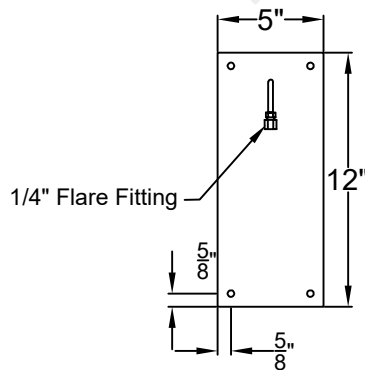

Shortest Height $31\frac{5}{8}"$

Front View

Side View

Backplate

St. James
LIGHTING

SCALE: N.T.S.	DRAFT: Y. McCullough
FILE: CHES	APP'D: J. Ragan
JOB: X	DATE: 11/18/23

Lights are handcrafted.
Dimensions may vary by 1/4"

Lights are handcrafted.
Dimensions may vary by 1/4"

B.T.U. Rating
Natural Gas: 2730 B.T.U.
Propane: 2080 B.T.U.

CHESAPEAKE LARGE WALL MOUNT FULL YOKE

Available w/ Solid
or Glass Top
Shortest Height 41⁵/₈"

Front View

Side View

Backplate

St. James
LIGHTING

SCALE: N.T.S. DRAFT: Y. McCullough
FILE: CHEL APP'D: J. Ragan
JOB: X DATE: 11/18/23

Lights are handcrafted.
Dimensions may vary by 1/4"

B.T.U. Rating
Natural Gas: 2730 B.T.U.
Propane: 2080 B.T.U.

CHESAPEAKE GRANDE WALL MOUNT FULL YOKE

Shortest Height 46 ³/₄"

Available w/ Solid or Glass Top

Front View

Side View

Backplate

St. James
LIGHTING

SCALE: N.T.S.	DRAFT: Y. McCullough
FILE: CHEG	APP'D: J. Ragan
JOB: X	DATE: 11/18/23