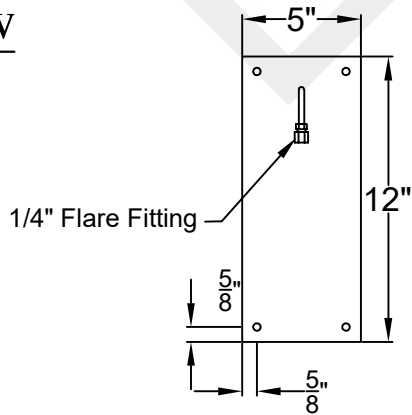

Shortest Height $31\frac{5}{8}"$

Front View

Side View

Backplate

St. James
LIGHTING

SCALE: N.T.S.	DRAFT: Y. McCullough
FILE: CHES	APP'D: J. Ragan
JOB: X	DATE: 11/18/23

Lights are handcrafted.
Dimensions may vary by 1/4"

B.T.U. Rating
Natural Gas: 2730 B.T.U.
Propane: 2080 B.T.U.

CHESAPEAKE MEDIUM WALL MOUNT FULL YOKE

Available in Solid
or Glass Top
Shortest Height 37 1/2"

Front View

Side View

Backplate

St. James
LIGHTING

SCALE: N.T.S.	DRAFT: Y. McCullough
FILE: CHEM	APP'D: J. Ragan
JOB: X	DATE: 11/18/23

Lights are handcrafted.
Dimensions may vary by 1/4"

B.T.U. Rating
Natural Gas: 2730 B.T.U.
Propane: 2080 B.T.U.

CHESAPEAKE LARGE WALL MOUNT FULL YOKE

Available w/ Solid
or Glass Top
Shortest Height 41⁵/₈"

Front View

Side View

Backplate

St. James
LIGHTING

SCALE: N.T.S. DRAFT: Y. McCullough
FILE: CHEL APP'D: J. Ragan
JOB: X DATE: 11/18/23

Lights are handcrafted.
Dimensions may vary by 1/4"

B.T.U. Rating
Natural Gas: 2730 B.T.U.
Propane: 2080 B.T.U.