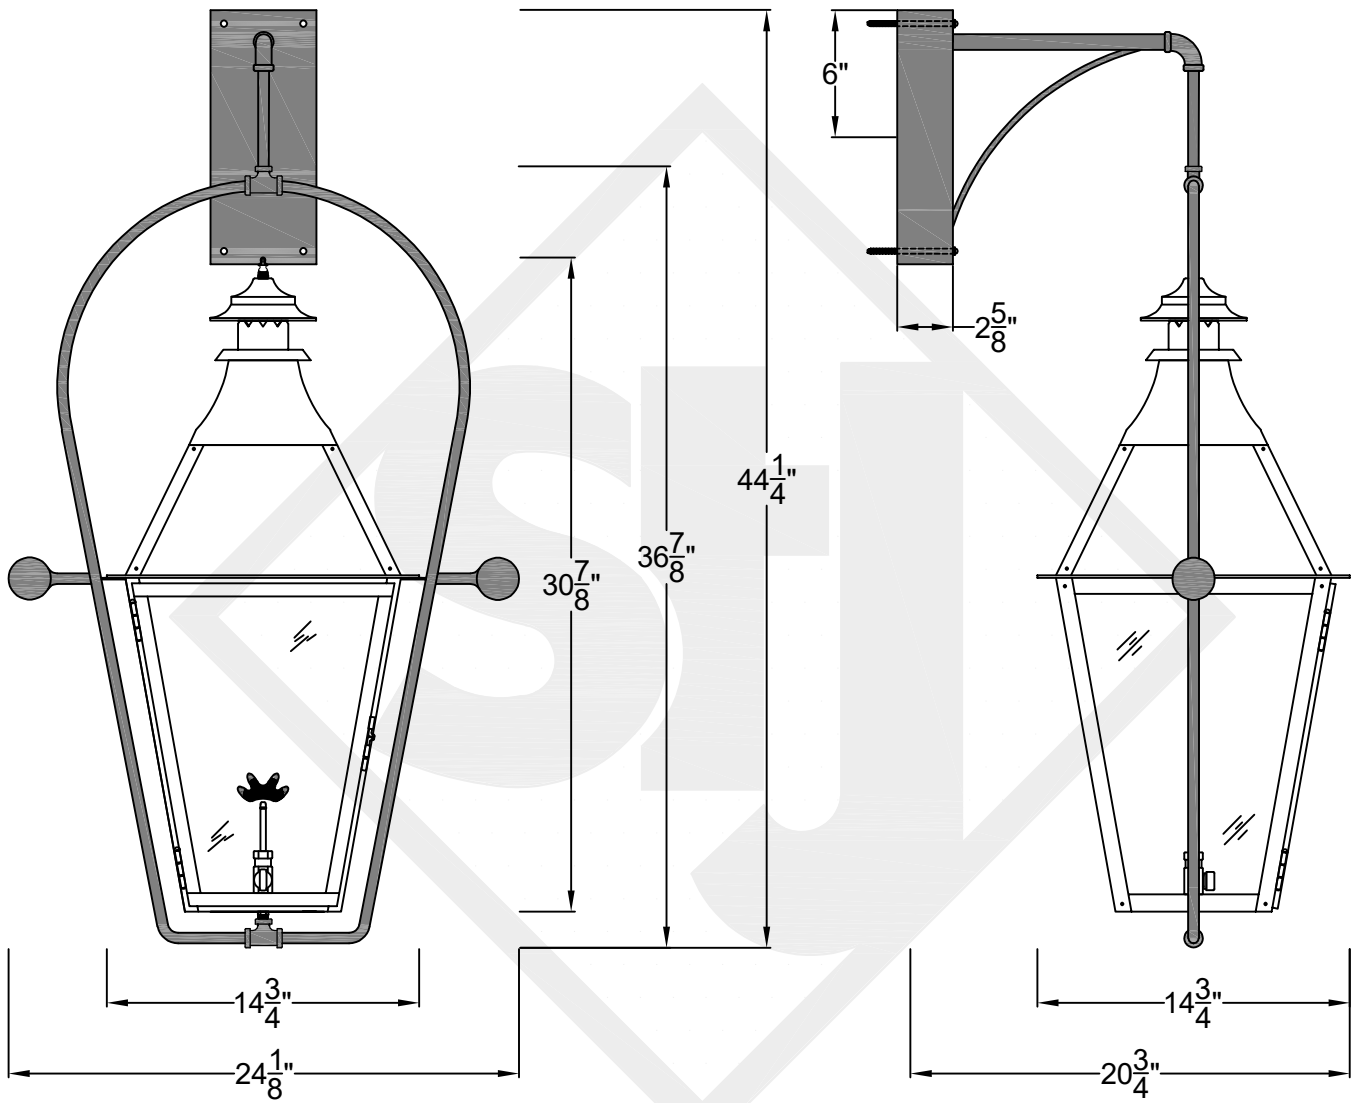

CHESAPEAKE MINI WALL MOUNT FULL YOKE

Shortest Height $25\frac{3}{4}$ "

Available in Solid
or Glass Top

Front View

Side View

Backplate

**St. James
LIGHTING**

SCALE: N.T.S.	DRAFT: Y. McCullough
FILE: CHEMINI	APP'D: J. Ragan
JOB: X	DATE: 11/18/23

Shortest Height $31\frac{5}{8}"$

Front View

Side View

Backplate

St. James
LIGHTING

SCALE: N.T.S.	DRAFT: Y. McCullough
FILE: CHES	APP'D: J. Ragan
JOB: X	DATE: 11/18/23

Lights are handcrafted.
Dimensions may vary by 1/4"

B.T.U. Rating
Natural Gas: 2730 B.T.U.
Propane: 2080 B.T.U.

CHESAPEAKE MEDIUM WALL MOUNT FULL YOKE

Available in Solid
or Glass Top
Shortest Height 37 1/2"

Front View

Side View

Backplate

St. James
LIGHTING

SCALE: N.T.S.	DRAFT: Y. McCullough
FILE: CHEM	APP'D: J. Ragan
JOB: X	DATE: 11/18/23

Front View

Side View

Backplate

St. James
LIGHTING

SCALE: N.T.S. DRAFT: Y. McCullough
FILE: CHEL APP'D: J. Ragan
JOB: X DATE: 11/18/23

Lights are handcrafted.
Dimensions may vary by 1/4"

B.T.U. Rating
Natural Gas: 2730 B.T.U.
Propane: 2080 B.T.U.