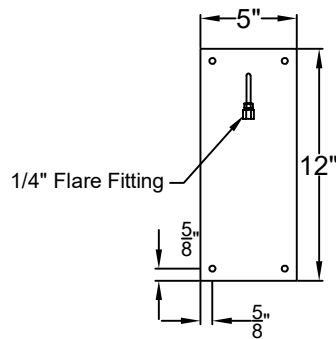

Shortest Height $31\frac{5}{8}"$

Front View

Side View

Backplate

St. James
LIGHTING

SCALE: N.T.S.	DRAFT: Y. McCullough
FILE: CHES	APP'D: J. Ragan
JOB: X	DATE: 11/18/23

Lights are handcrafted.
Dimensions may vary by 1/4"

Front View

Side View

Backplate

St. James
LIGHTING

SCALE: N.T.S. DRAFT: Y. McCullough
FILE: CHEL APP'D: J. Ragan
JOB: X DATE: 11/18/23

Lights are handcrafted.
Dimensions may vary by 1/4"

B.T.U. Rating
Natural Gas: 2730 B.T.U.
Propane: 2080 B.T.U.

CHESAPEAKE GRANDE WALL MOUNT FULL YOKE

Shortest Height 46 ³/₄"

Available w/ Solid or Glass Top

Front View

Side View

Backplate

St. James
LIGHTING

SCALE: N.T.S.	DRAFT: Y. McCullough
FILE: CHEG	APP'D: J. Ragan
JOB: X	DATE: 11/18/23