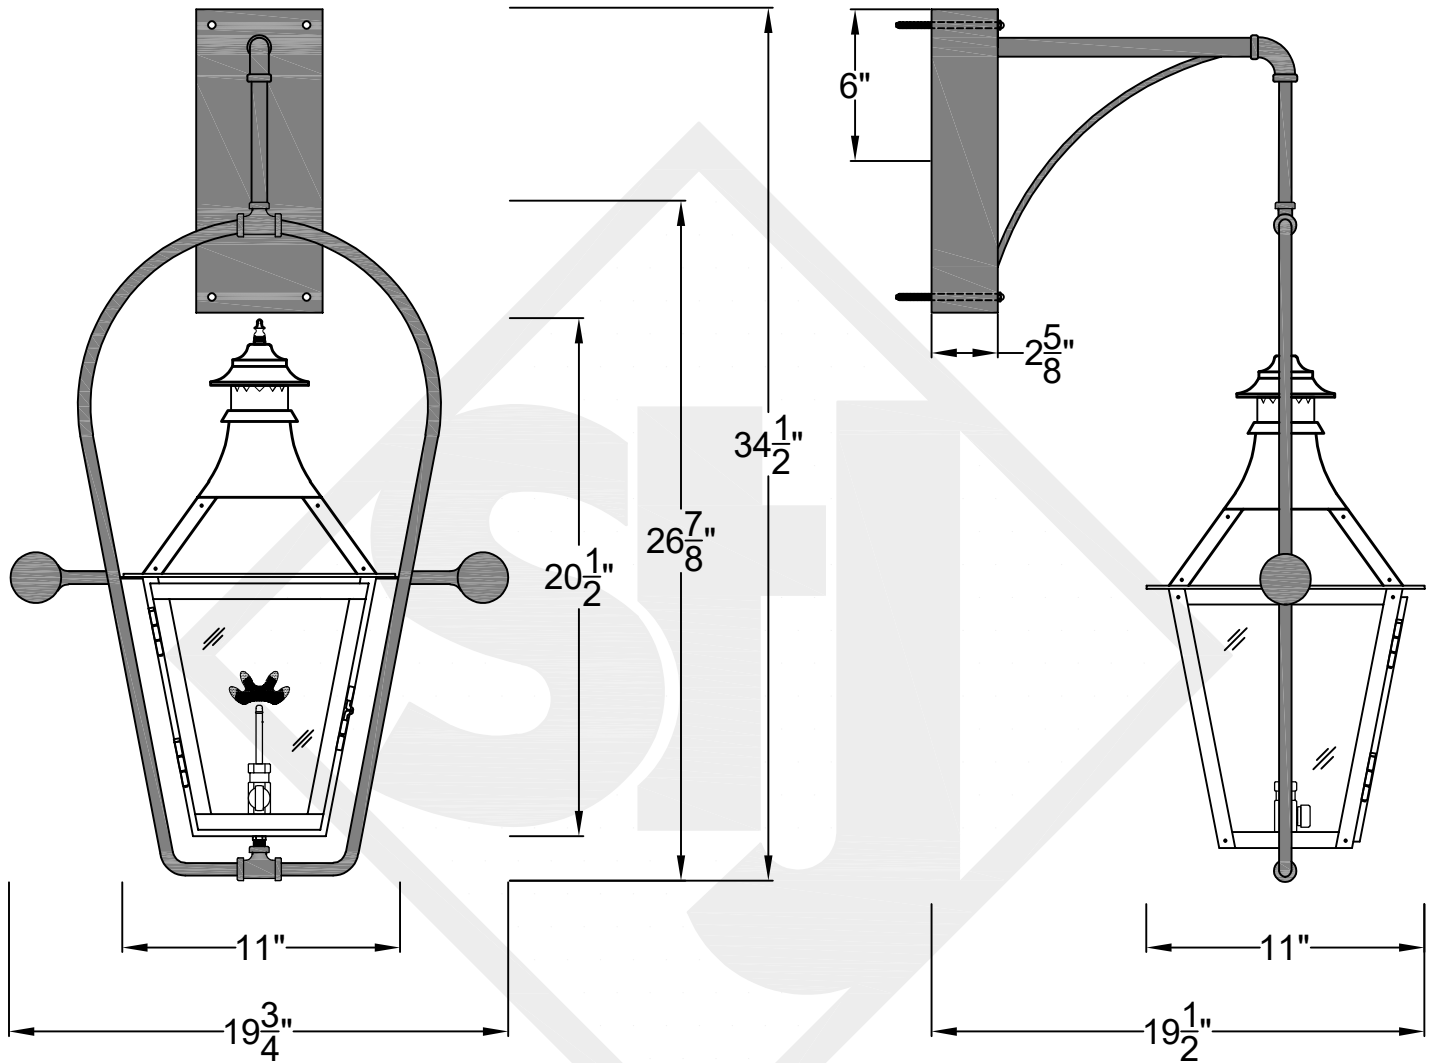

CHESAPEAKE MINI WALL MOUNT FULL YOKE

Shortest Height $25\frac{3}{4}$ "

Available in Solid
or Glass Top

Front View

Side View

Backplate

**St. James
LIGHTING**

SCALE: N.T.S.	DRAFT: Y. McCullough
FILE: CHEMINI	APP'D: J. Ragan
JOB: X	DATE: 11/18/23

Lights are handcrafted.
Dimensions may vary by 1/4"

Mini not Available in Gas

UL Certified
Candelabra- Max 60 Watt Bulb
Edison- Max 660 Watt Bulb

CHESAPEAKE SMALL WALL MOUNT FULL YOKE

Available in Solid
or Glass Top

Shortest Height $31\frac{5}{8}"$

Front View

Side View

Backplate

St. James
LIGHTING

SCALE: N.T.S.	DRAFT: Y. McCullough
FILE: CHES	APP'D: J. Ragan
JOB: X	DATE: 11/18/23

Lights are handcrafted.
Dimensions may vary by 1/4"

Front View

Side View

Backplate

St. James
LIGHTING

SCALE: N.T.S. DRAFT: Y. McCullough
FILE: CHEL APP'D: J. Ragan
JOB: X DATE: 11/18/23

Lights are handcrafted.
Dimensions may vary by 1/4"

B.T.U. Rating
Natural Gas: 2730 B.T.U.
Propane: 2080 B.T.U.