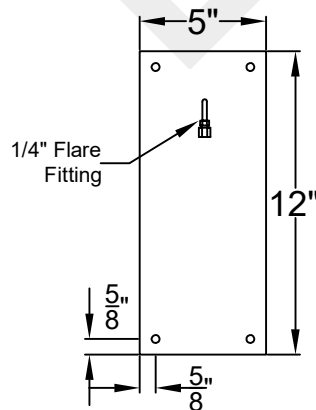

CHESAPEAKE MINI WALL MOUNT FULL YOKE

Shortest Height $25\frac{3}{4}$ "

Available in Solid
or Glass Top

Front View

Side View

Backplate

**St. James
LIGHTING**

SCALE: N.T.S.	DRAFT: Y. McCullough
FILE: CHEMINI	APP'D: J. Ragan
JOB: X	DATE: 11/18/23

Lights are handcrafted.
Dimensions may vary by 1/4"

Mini not Available in Gas

UL Certified
Candelabra- Max 60 Watt Bulb
Edison- Max 660 Watt Bulb

CHESAPEAKE SMALL WALL MOUNT FULL YOKE

Available in Solid
or Glass Top

Shortest Height $31\frac{5}{8}"$

Front View

Side View

Backplate

St. James
LIGHTING

SCALE: N.T.S.	DRAFT: Y. McCullough
FILE: CHES	APP'D: J. Ragan
JOB: X	DATE: 11/18/23

Lights are handcrafted.
Dimensions may vary by 1/4"

Front View

Side View

Backplate

St. James
LIGHTING

SCALE: N.T.S. DRAFT: Y. McCullough
FILE: CHEL APP'D: J. Ragan
JOB: X DATE: 11/18/23

Lights are handcrafted.
Dimensions may vary by 1/4"

B.T.U. Rating
Natural Gas: 2730 B.T.U.
Propane: 2080 B.T.U.