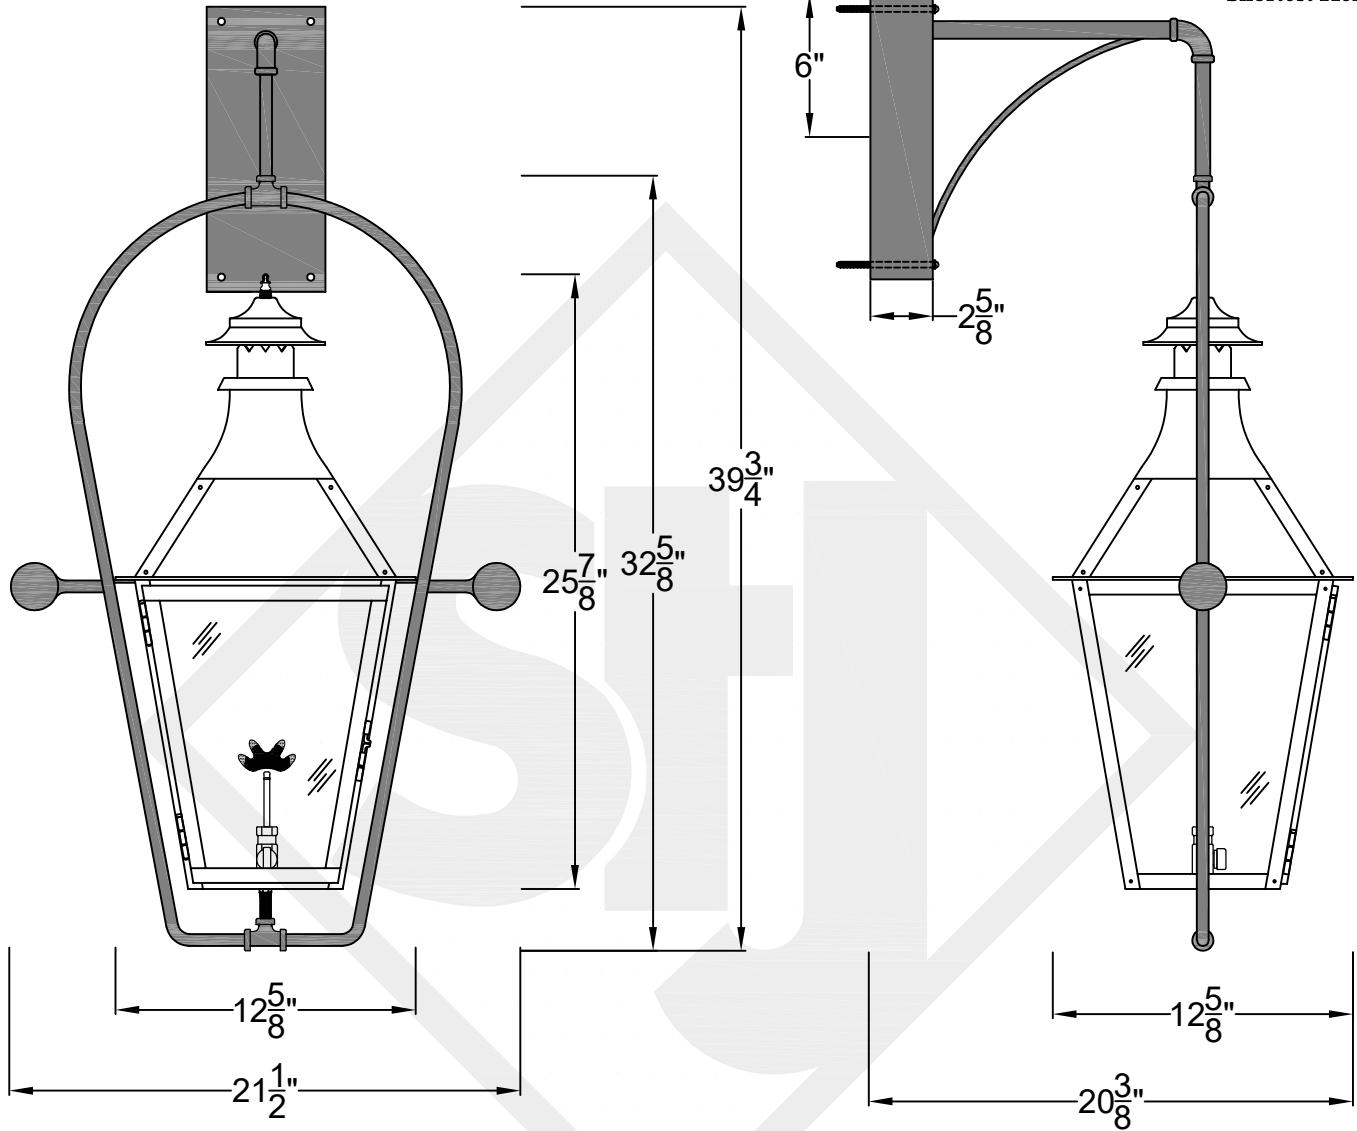

CHESAPEAKE MEDIUM WALL MOUNT FULL YOKE

Available in Solid
or Glass Top
Shortest Height 37 1/2"

Front View

Side View