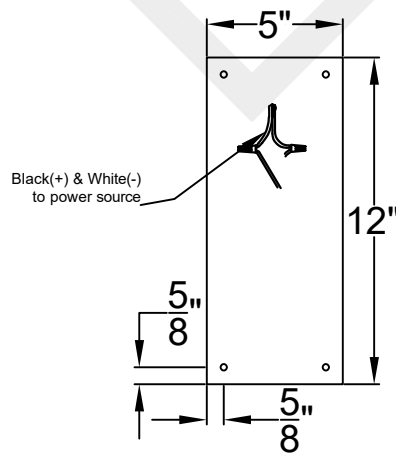

CHESAPEAKE MINI WALL MOUNT FULL YOKE

Shortest Height $25\frac{3}{4}$ "

Available in Solid
or Glass Top

Front View

Side View

Backplate

**St. James
LIGHTING**

SCALE: N.T.S.	DRAFT: Y. McCullough
FILE: CHEMINI	APP'D: J. Ragan
JOB: X	DATE: 11/18/23

Lights are handcrafted.
Dimensions may vary by 1/4"

Mini not Available in Gas

UL Certified
Candelabra- Max 60 Watt Bulb
Edison- Max 660 Watt Bulb

CHESAPEAKE SMALL WALL MOUNT FULL YOKE

Available in Solid
or Glass Top

Shortest Height $31\frac{5}{8}"$

Front View

Side View

Backplate

St. James
LIGHTING

SCALE: N.T.S.	DRAFT: Y. McCullough
FILE: CHES	APP'D: J. Ragan
JOB: X	DATE: 11/18/23

Lights are handcrafted.
Dimensions may vary by 1/4"

Front View

Side View

Backplate

St. James
LIGHTING

SCALE: N.T.S. DRAFT: Y. McCullough
FILE: CHEL APP'D: J. Ragan
JOB: X DATE: 11/18/23

Lights are handcrafted.
Dimensions may vary by 1/4"

B.T.U. Rating
Natural Gas: 2730 B.T.U.
Propane: 2080 B.T.U.