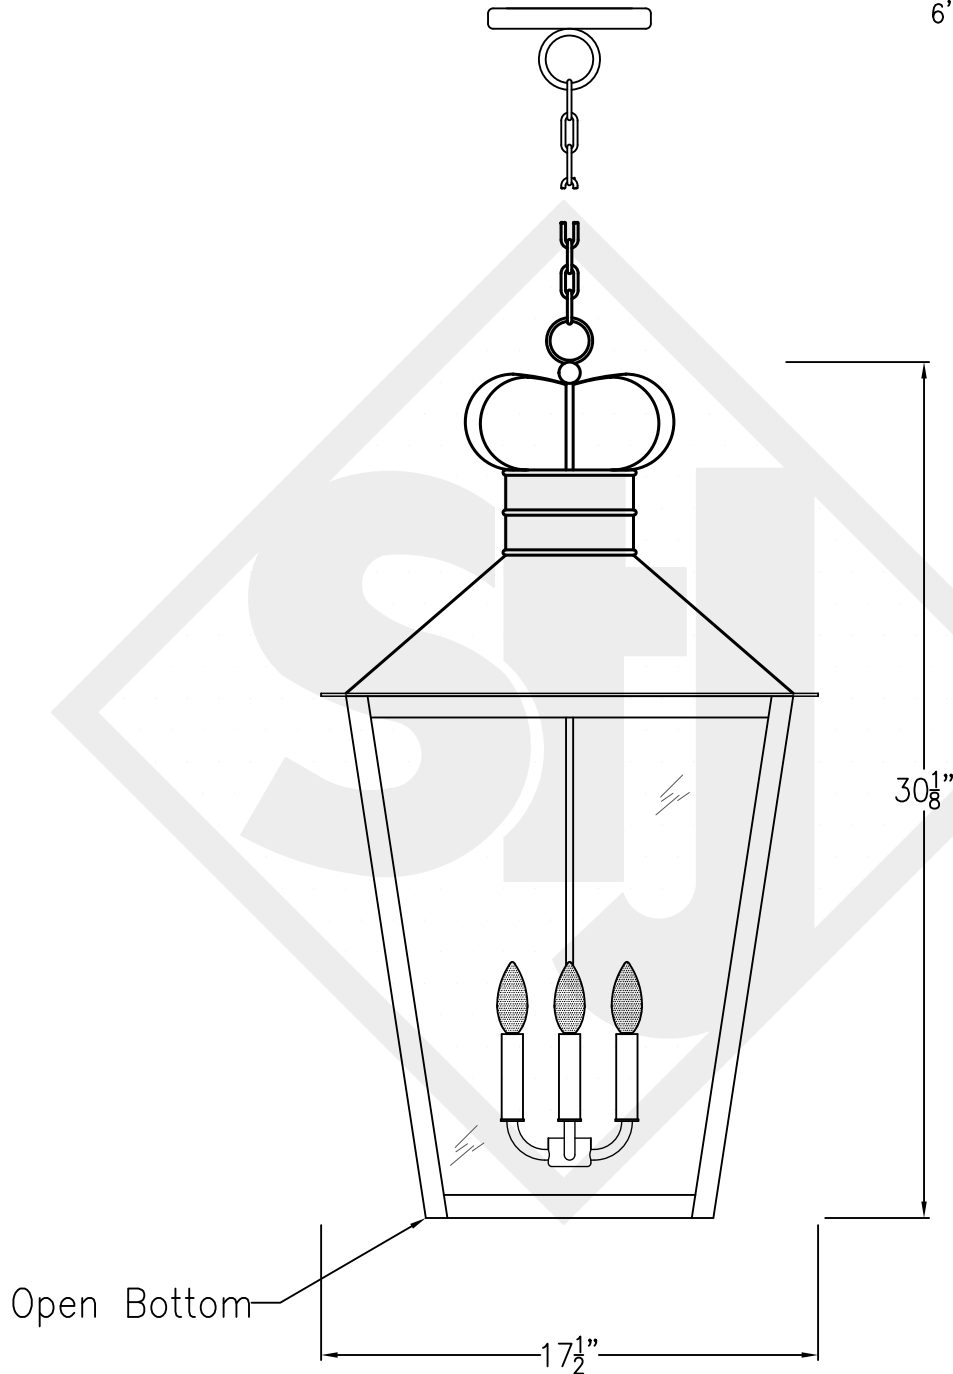

BELGIAN PENDANT GRANDE

Quad Candelabra
Comes with Clear Glass &
6' of chain

Front View

Lights are hand crafted
Dimensions may vary by 1/4"

Belgian Pendant Grande	
St. James LIGHTING	
SCALE: N.T.S.	DRAFT: B. Vial
FILE: BELGP	APP'D: J. Ragan
JOB: X	DATE: 9/27/17