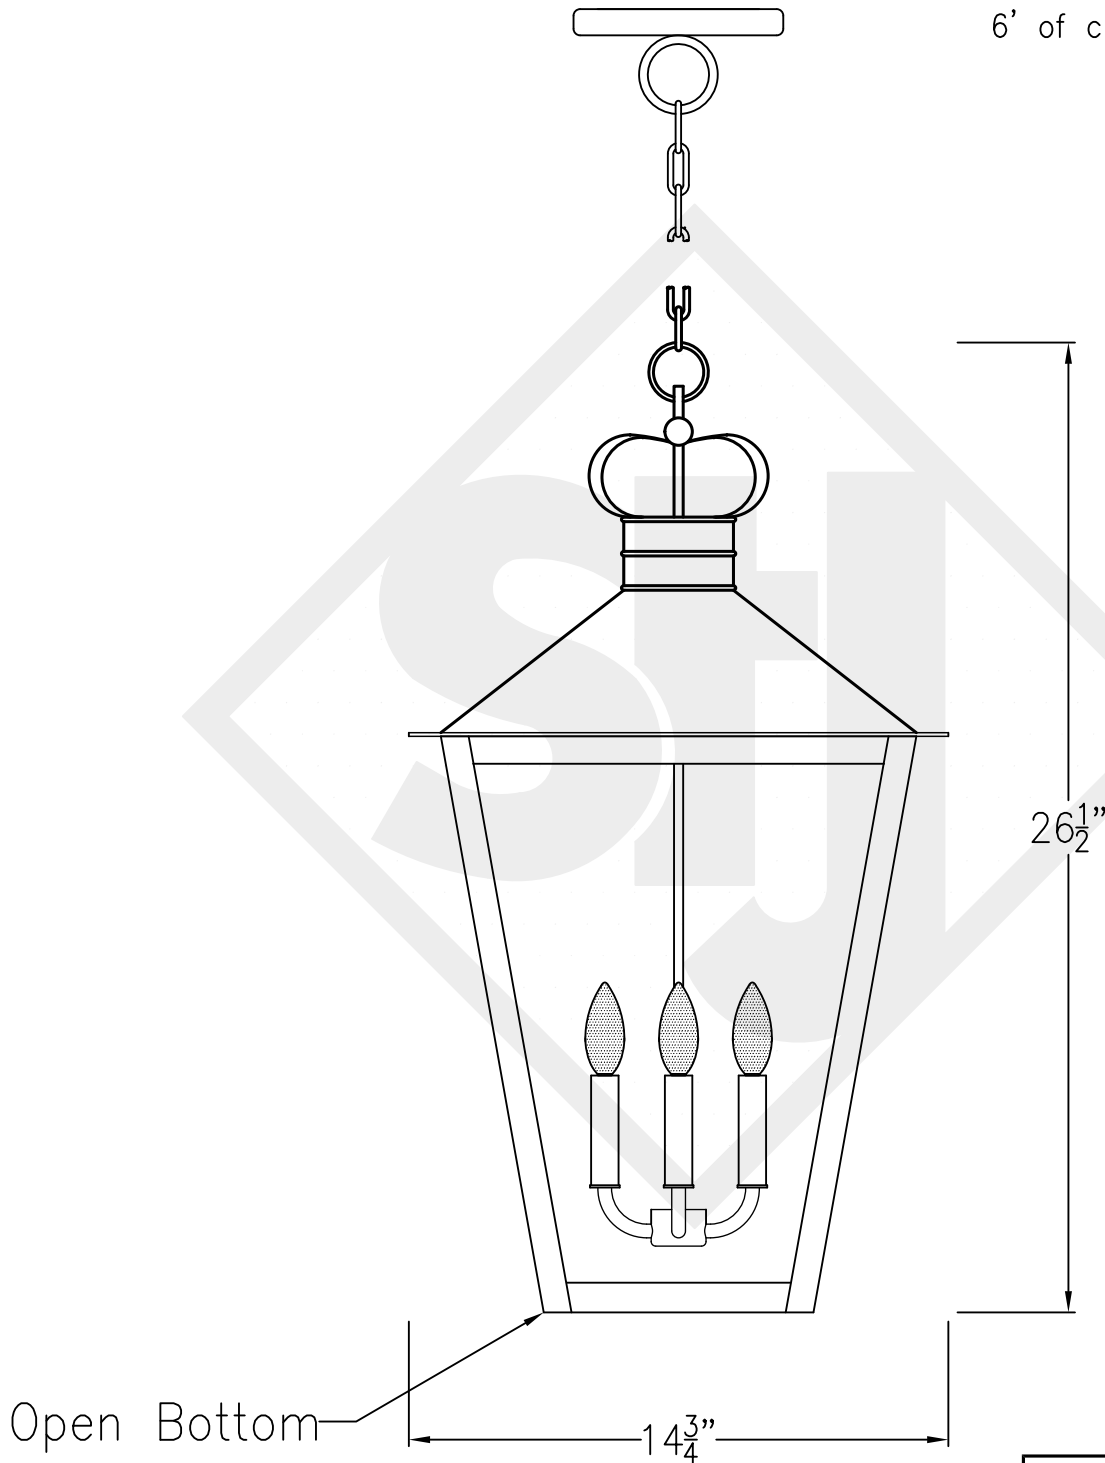

BELGIAN PENDANT LARGE

Triple Candelabra
Comes with Clear Glass &
6' of chain

Front View

Lights are hand crafted
Dimensions may vary by 1/4"

Belgian Pendant Large	
 St. James LIGHTING	
SCALE: N.T.S.	DRAFT: B. Vial
FILE: BELGP	APP'D: J. Ragan
JOB: X	DATE: 9/27/17