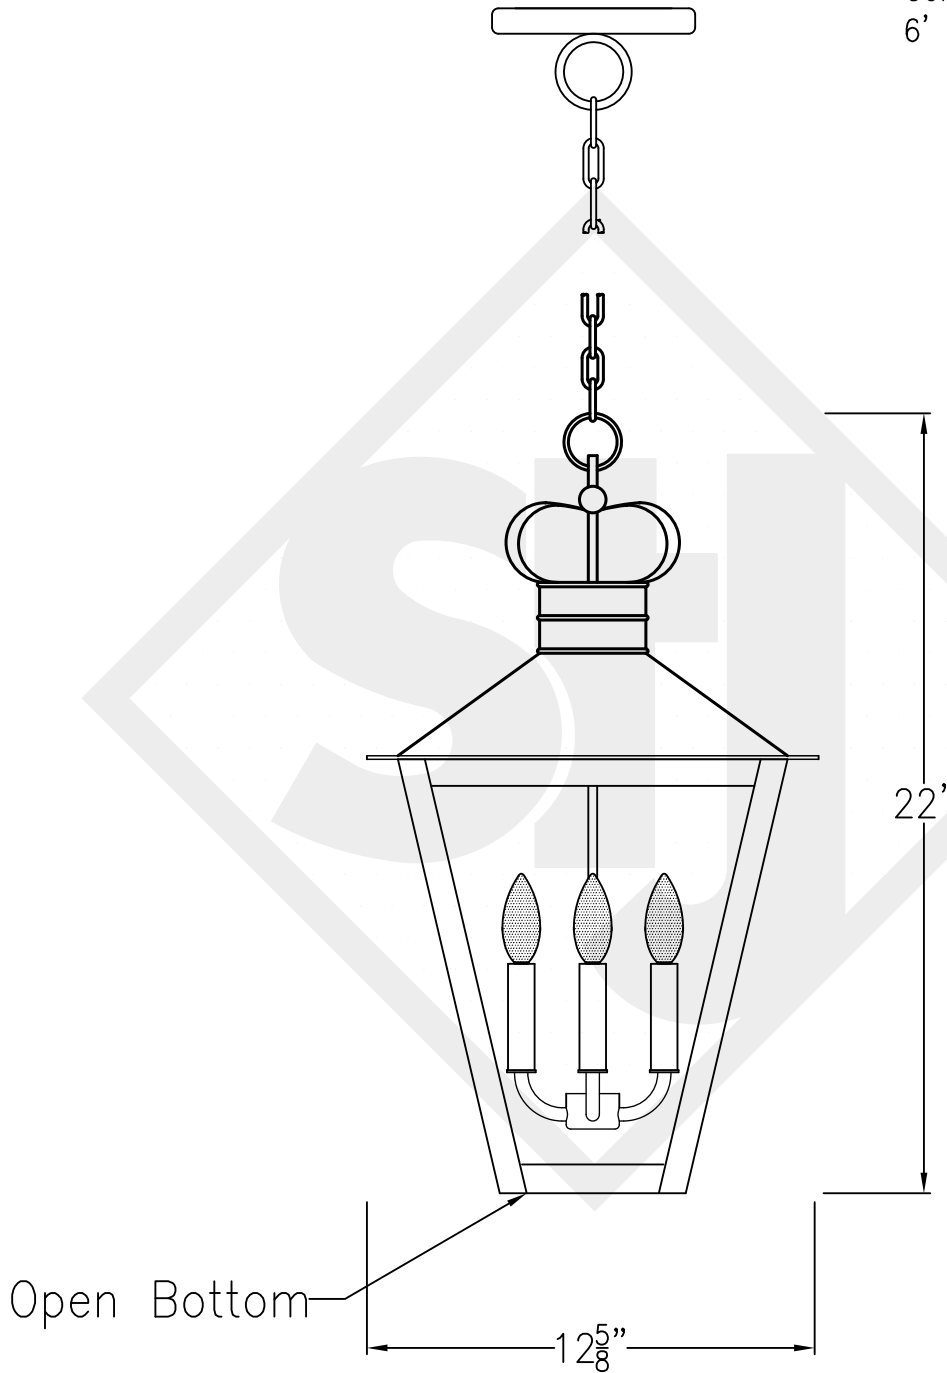

BELGIAN PENDANT MEDIUM

Triple Candelabra
Comes with Clear Glass &
6' of chain

Front View

Lights are hand crafted
Dimensions may vary by 1/4"

Belgian Pendant Medium	
 St. James LIGHTING	
SCALE: N.T.S.	DRAFT: B. Vial
FILE: BELGP	APP'D: J. Ragan
JOB: X	DATE: 9/27/17