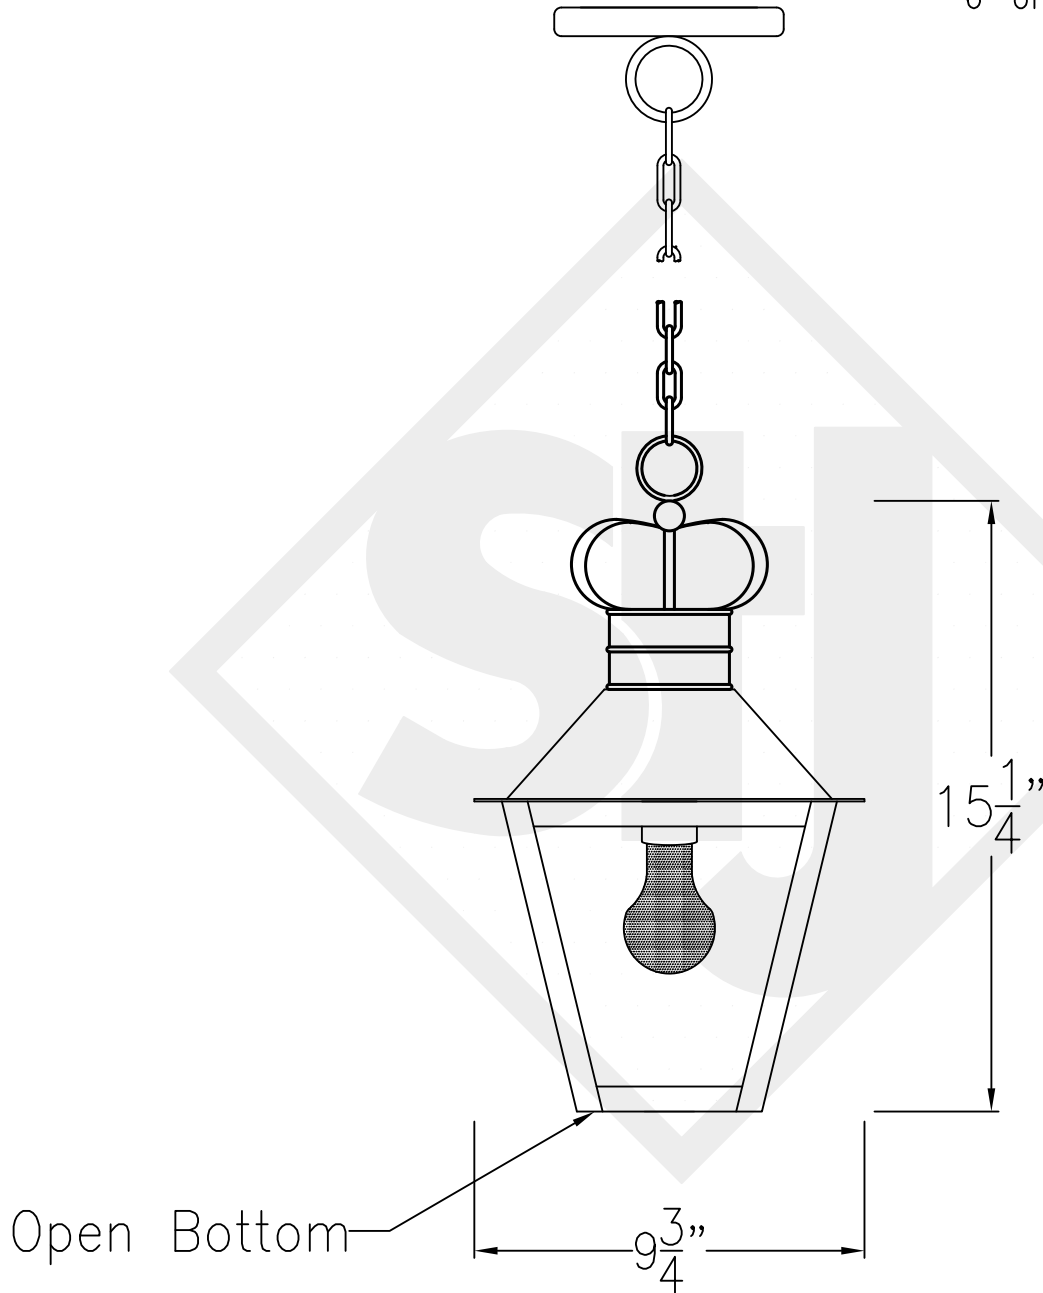

# BELGIAN PENDANT MINI

Single Edison  
Comes with Clear Glass &  
6' of chain

## Front View

Lights are hand crafted  
Dimensions may vary by 1/4"

Belgian Pendant Mini	
 St. James LIGHTING	
SCALE: N.T.S.	DRAFT: B. Vial
FILE: BELGP	APP'D: J. Ragan
JOB: X	DATE: 8/22/17