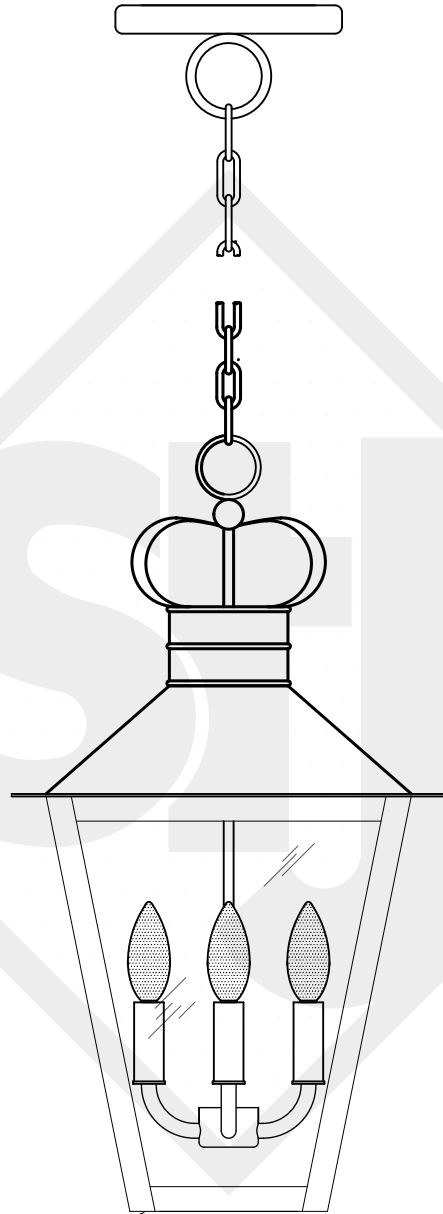

# BELGIAN PENDANT SMALL

Triple Candelabra  
Comes with Clear Glass &  
6' of chain

18"

Open Bottom

11"

Front View

Lights are hand crafted  
Dimensions may vary by 1/4"

Belgian Pendant Small	
 St. James LIGHTING	
SCALE: N.T.S.	DRAFT: B. Vial
FILE: BELGP	APP'D: J. Ragan
JOB: X	DATE: 9/27/17