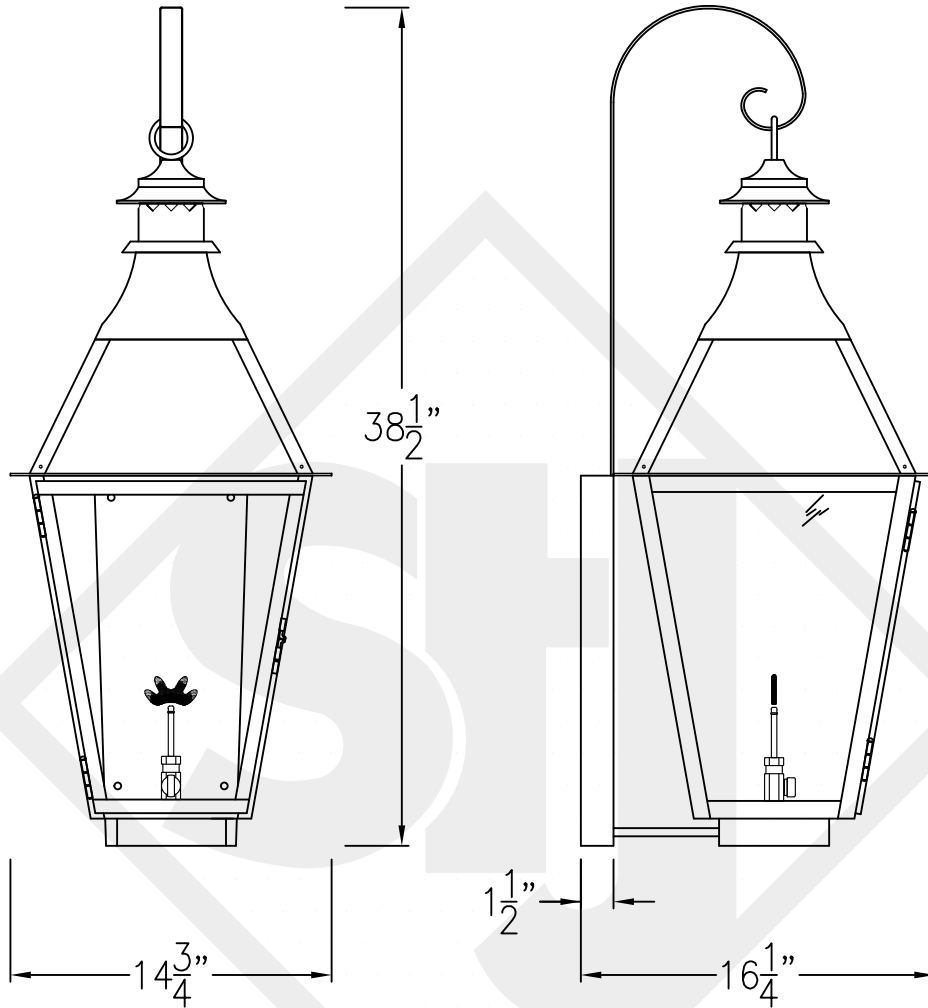

CHESAPEAKE LARGE COPPER WALL BRACKET

Available w/ Solid or Glass
Top

Front View

Side View

Backplate

Lights are hand crafted
Dimensions may vary by 1/4"

Chesapeake Large Copper Wall Bracket	
St. James LIGHTING	
SCALE: N.T.S.	DRAFT: B. Vial
FILE: CHEL	APP'D: J. Ragan
JOB: X	DATE: 9/7/17

CHESAPEAKE LARGE STEEL WALL BRACKET

Available w/ Solid or
Glass Top

Front View

Side View

Backplate

Lights are hand crafted
Dimensions may vary by 1/4"

Chesapeake Large Steel Wall Bracket	
St. James LIGHTING	
SCALE: N.T.S.	DRAFT: B. Vial
FILE: CHEL	APP'D: J. Ragan
JOB: X	DATE: 9/8/17

CHESAPEAKE LARGE COPPER POST MOUNT

Available w/ Solid or Glass Top

Front View

Side View

Fits over 3" post
1/4" Female Flare Fitting

Lights are hand crafted
Dimensions may vary by 1/4"

Chesapeake Large Copper Post Mount	
 St. James LIGHTING	
SCALE: N.T.S.	DRAFT: B. Vial
FILE: CHEL	APP'D: J. Ragan
JOB: X	DATE: 9/8/17

CHESAPEAKE LARGE HALF YOKE

Available w/ Solid or Glass Top
Shortest Height 41 1/2"

Front View

Side View

Ceiling Mount

Lights are hand crafted
Dimensions may vary by 1/4"

Chesapeake Large Half Yoke	
St. James LIGHTING	
SCALE: N.T.S.	DRAFT: B. Vial
FILE: CHEL	APP'D: J. Ragan
JOB: X	DATE: 9/8/17