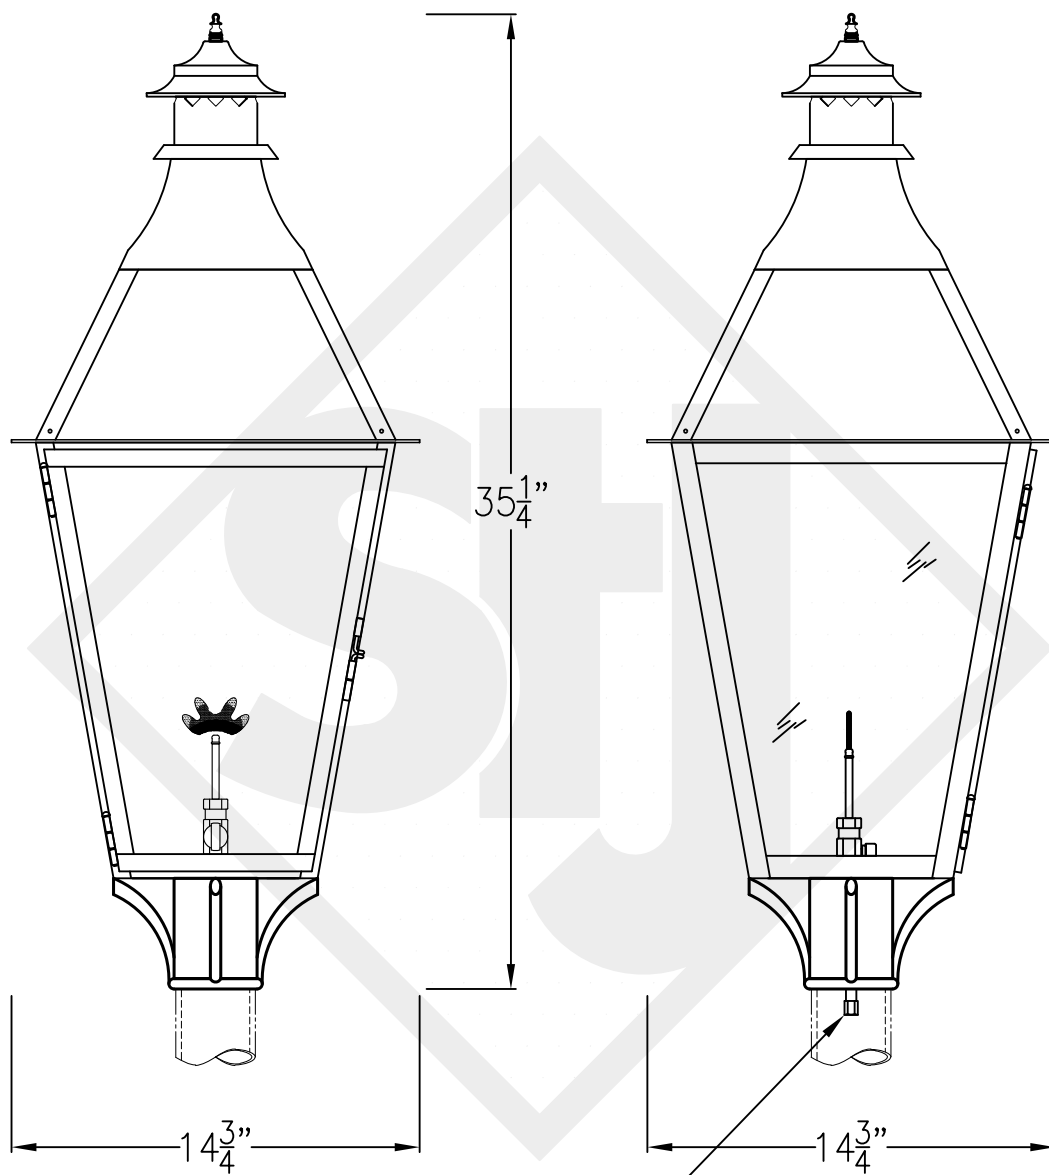

CHESAPEAKE LARGE COPPER WALL BRACKET

Available w/ Solid or Glass
Top

Front View

Side View

Backplate

Lights are hand crafted
Dimensions may vary by 1/4"

Chesapeake Large Copper Wall Bracket	
St. James LIGHTING	
SCALE: N.T.S.	DRAFT: B. Vial
FILE: CHEL	APP'D: J. Ragan
JOB: X	DATE: 9/7/17

CHESAPEAKE LARGE STEEL WALL BRACKET

Available w/ Solid or
Glass Top

Front View

Side View

Backplate

Lights are hand crafted
Dimensions may vary by 1/4"

Chesapeake Large Steel Wall Bracket	
St. James LIGHTING	
SCALE: N.T.S.	DRAFT: B. Vial
FILE: CHEL	APP'D: J. Ragan
JOB: X	DATE: 9/8/17

CHESAPEAKE LARGE COPPER POST MOUNT

Available w/ Solid or Glass Top

Front View

Side View

Fits over 3" post
1/4" Female Flare Fitting

Lights are hand crafted
Dimensions may vary by 1/4"

Chesapeake Large Copper Post Mount	
 St. James LIGHTING	
SCALE: N.T.S.	DRAFT: B. Vial
FILE: CHEL	APP'D: J. Ragan
JOB: X	DATE: 9/8/17

CHESAPEAKE LARGE HALF YOKE

Available w/ Solid or Glass Top
Shortest Height 41 1/2"

Front View

Side View

Ceiling Mount

Lights are hand crafted
Dimensions may vary by 1/4"

Chesapeake Large Half Yoke	
St. James LIGHTING	
SCALE: N.T.S.	DRAFT: B. Vial
FILE: CHEL	APP'D: J. Ragan
JOB: X	DATE: 9/8/17