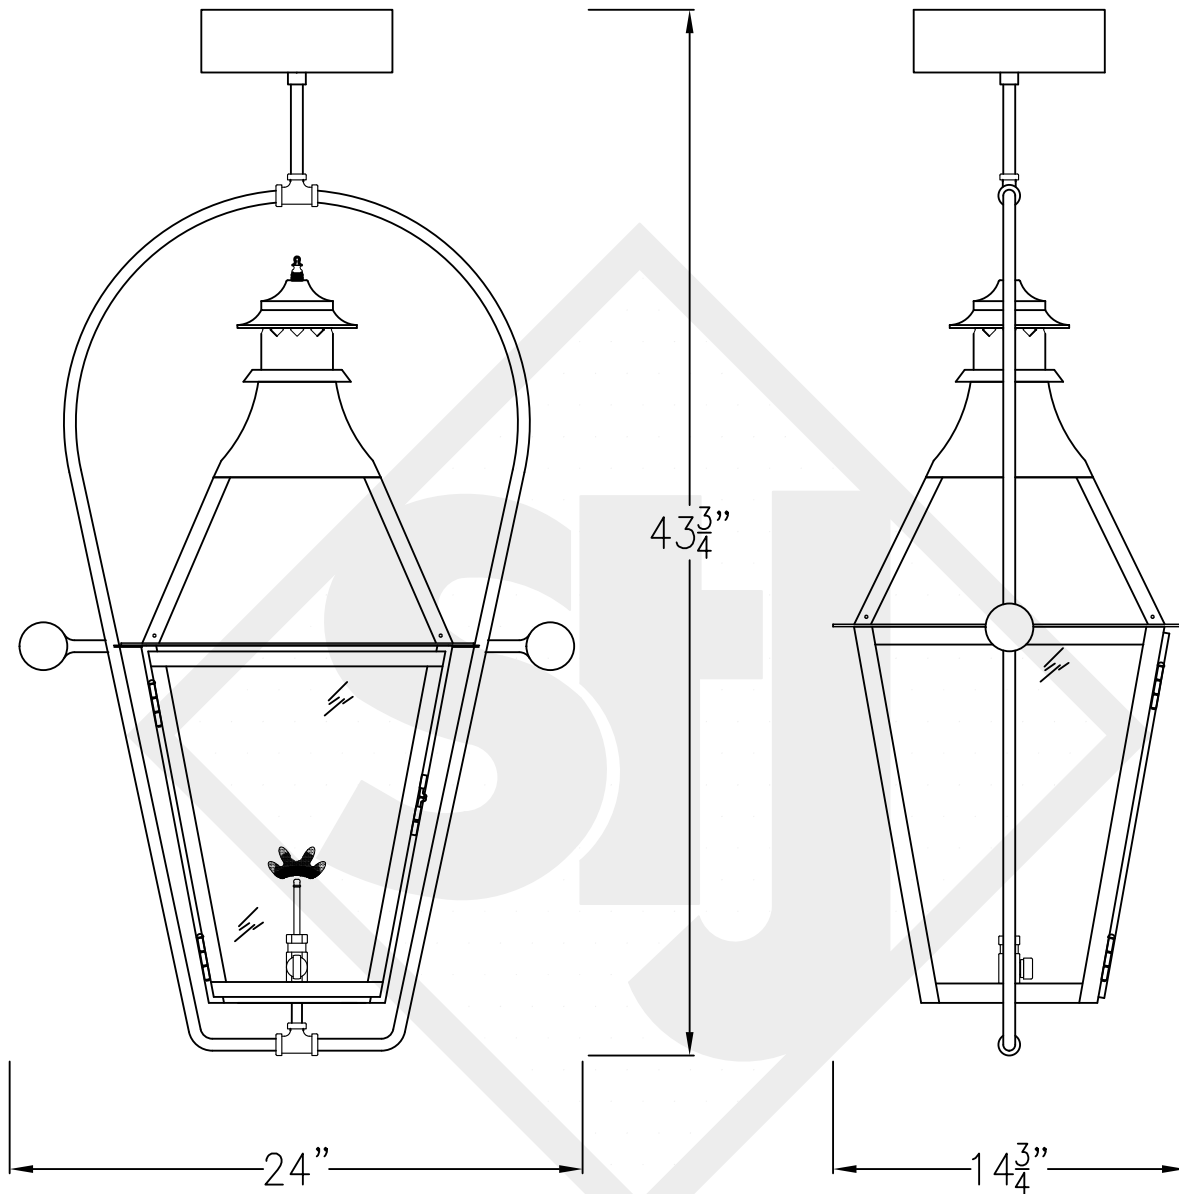

CHESAPEAKE LARGE COPPER POST MOUNT

Available w/ Solid or Glass Top

Front View

Side View

Fits over 3" post
1/4" Female Flare Fitting

Lights are hand crafted
Dimensions may vary by 1/4"

Chesapeake Large Copper Post Mount	
 St. James LIGHTING	
SCALE: N.T.S.	DRAFT: B. Vial
FILE: CHEL	APP'D: J. Ragan
JOB: X	DATE: 9/8/17

CHESAPEAKE LARGE HALF YOKE

Available w/ Solid or Glass Top
Shortest Height 41 1/2"

Front View

Side View

Ceiling Mount

Lights are hand crafted
Dimensions may vary by 1/4"

Chesapeake Large Half Yoke	
St. James LIGHTING	
SCALE: N.T.S.	DRAFT: B. Vial
FILE: CHEL	APP'D: J. Ragan
JOB: X	DATE: 9/8/17

CHESAPEAKE LARGE YOKE (CEILING) BRACKET

Available w/ Solid or Glass Top
Shortest Height 42 1/2"

Front View

Side View

Ceiling Mount

Lights are hand crafted
Dimensions may vary by 1/4"

Chesapeake Large Yoke (Ceiling) Bracket	
St. James LIGHTING	
SCALE: N.T.S.	DRAFT: B. Vial
FILE: CHEL	APP'D: J. Ragan
JOB: X	DATE: 9/8/17

CHESAPEAKE LARGE CHAIN HUNG PENDANT

Availalbe w/ Solid or Glass Top
Comes standard w/ 6' of chain

Front View

Lights are hand crafted
Dimensions may vary by 1/4"

Chesapeake Large Chain Hung Pendant	
 St. James LIGHTING	
SCALE: N.T.S.	DRAFT: B. Vial
FILE: CHEL	APP'D: J. Ragan
JOB: X	DATE: 9/8/17