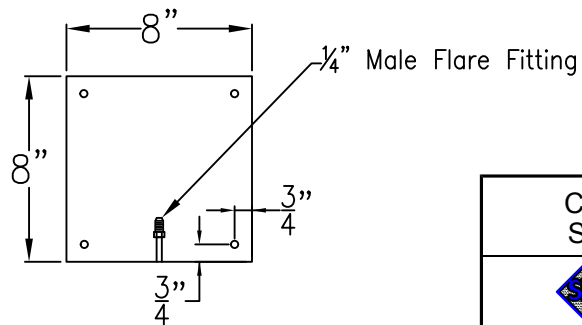

CHESAPEAKE LARGE COPPER WALL BRACKET

Available w/ Solid or Glass
Top

Front View

Side View

Backplate

Lights are hand crafted
Dimensions may vary by 1/4"

Chesapeake Large Copper Wall Bracket	
St. James LIGHTING	
SCALE: N.T.S.	DRAFT: B. Vial
FILE: CHEL	APP'D: J. Ragan
JOB: X	DATE: 9/7/17

CHESAPEAKE LARGE STEEL WALL BRACKET

Available w/ Solid or
Glass Top

Front View

Side View

Backplate

Lights are hand crafted
Dimensions may vary by 1/4"

Chesapeake Large Steel Wall Bracket	
St. James LIGHTING	
SCALE: N.T.S.	DRAFT: B. Vial
FILE: CHEL	APP'D: J. Ragan
JOB: X	DATE: 9/8/17

CHESAPEAKE LARGE COPPER POST MOUNT

Available w/ Solid or Glass Top

Front View

Side View

Fits over 3" post
1/4" Female Flare Fitting

Lights are hand crafted
Dimensions may vary by 1/4"

Chesapeake Large Copper Post Mount	
 St. James LIGHTING	
SCALE: N.T.S.	DRAFT: B. Vial
FILE: CHEL	APP'D: J. Ragan
JOB: X	DATE: 9/8/17

CHESAPEAKE LARGE HALF YOKE

Available w/ Solid or Glass Top
Shortest Height 41 1/2"

Front View

Side View

Ceiling Mount

Lights are hand crafted
Dimensions may vary by 1/4"

Chesapeake Large Half Yoke	
St. James LIGHTING	
SCALE: N.T.S.	DRAFT: B. Vial
FILE: CHEL	APP'D: J. Ragan
JOB: X	DATE: 9/8/17