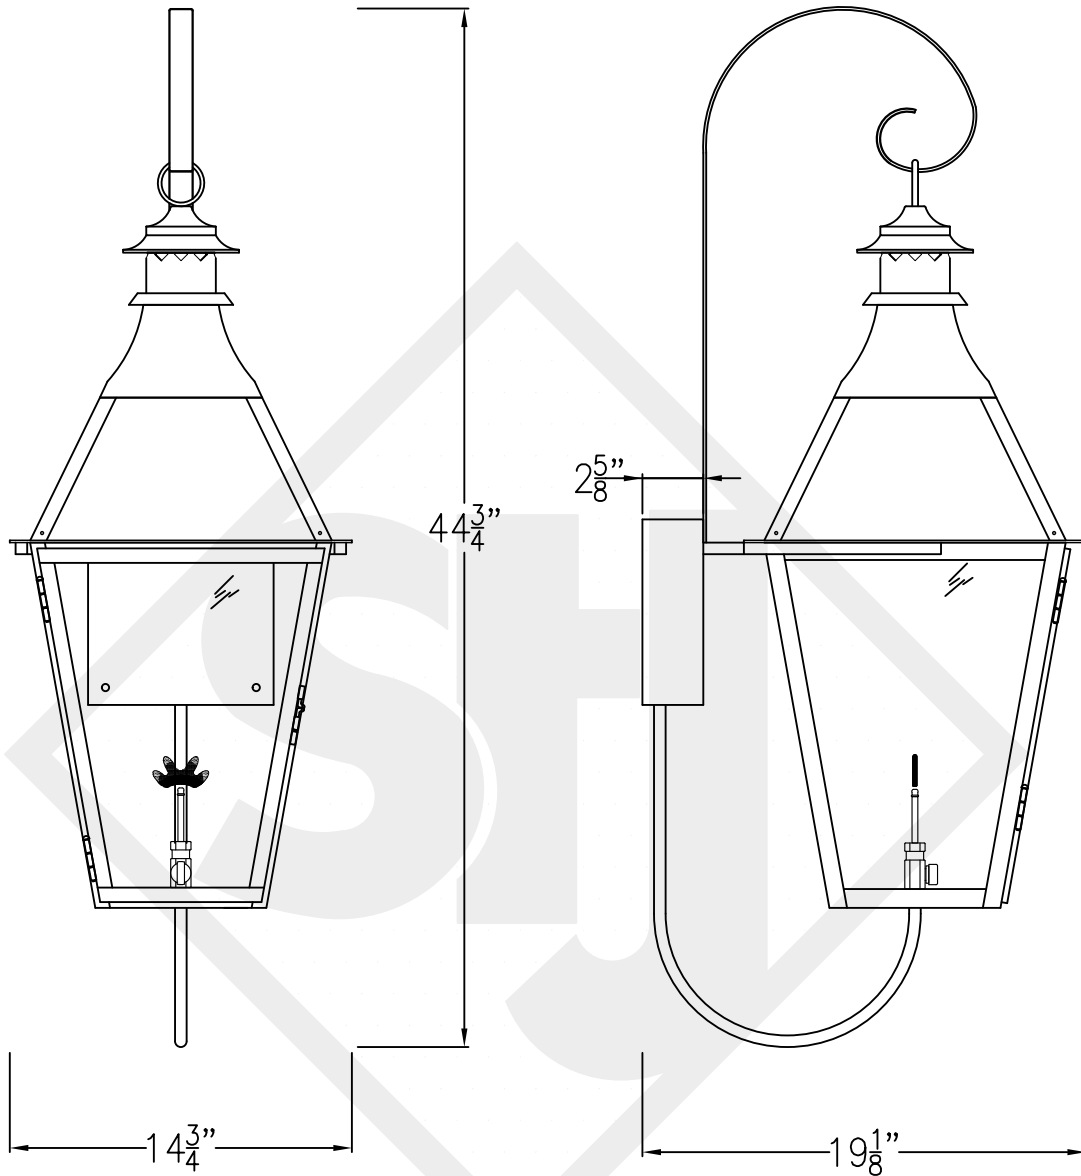

CHESAPEAKE LARGE COPPER WALL BRACKET

Available w/ Solid or Glass
Top

Front View

Side View

Backplate

Lights are hand crafted
Dimensions may vary by 1/4"

Chesapeake Large Copper Wall Bracket	
St. James LIGHTING	
SCALE: N.T.S.	DRAFT: B. Vial
FILE: CHEL	APP'D: J. Ragan
JOB: X	DATE: 9/7/17

CHESAPEAKE LARGE STEEL WALL BRACKET

Available w/ Solid or
Glass Top

Front View

Side View

Backplate

Lights are hand crafted
Dimensions may vary by 1/4"

Chesapeake Large Steel Wall Bracket	
St. James LIGHTING	
SCALE: N.T.S.	DRAFT: B. Vial
FILE: CHEL	APP'D: J. Ragan
JOB: X	DATE: 9/8/17

CHESAPEAKE LARGE COPPER POST MOUNT

Available w/ Solid or Glass Top

Front View

Side View

Fits over 3" post
1/4" Female Flare Fitting

Lights are hand crafted
Dimensions may vary by 1/4"

Chesapeake Large Copper Post Mount	
 St. James LIGHTING	
SCALE: N.T.S.	DRAFT: B. Vial
FILE: CHEL	APP'D: J. Ragan
JOB: X	DATE: 9/8/17

CHESAPEAKE LARGE HALF YOKE

Available w/ Solid or Glass Top
Shortest Height 41 1/2"

Front View

Side View

Ceiling Mount

Lights are hand crafted
Dimensions may vary by 1/4"

Chesapeake Large Half Yoke	
St. James LIGHTING	
SCALE: N.T.S.	DRAFT: B. Vial
FILE: CHEL	APP'D: J. Ragan
JOB: X	DATE: 9/8/17