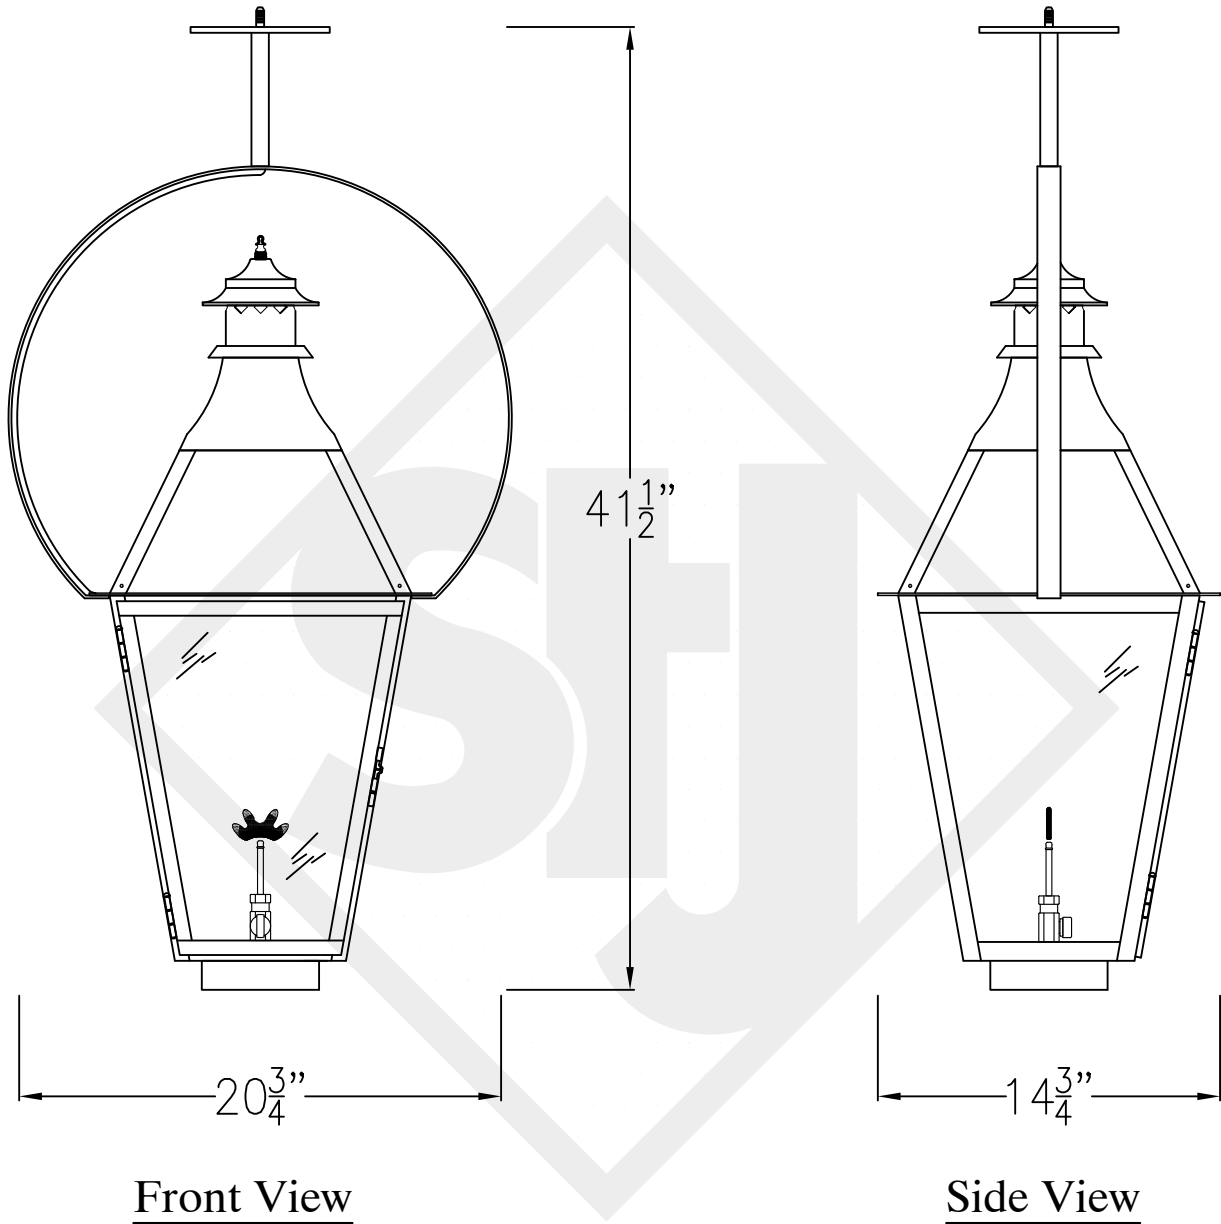

CHESAPEAKE LARGE COPPER WALL BRACKET

Available w/ Solid or Glass
Top

Front View

Side View

Backplate

Lights are hand crafted
Dimensions may vary by 1/4"

Chesapeake Large Copper Wall Bracket	
St. James LIGHTING	
SCALE: N.T.S.	DRAFT: B. Vial
FILE: CHEL	APP'D: J. Ragan
JOB: X	DATE: 9/7/17

CHESAPEAKE LARGE STEEL WALL BRACKET

Available w/ Solid or
Glass Top

Front View

Side View

Backplate

Lights are hand crafted
Dimensions may vary by 1/4"

Chesapeake Large Steel Wall Bracket	
St. James LIGHTING	
SCALE: N.T.S.	DRAFT: B. Vial
FILE: CHEL	APP'D: J. Ragan
JOB: X	DATE: 9/8/17

CHESAPEAKE LARGE COPPER POST MOUNT

Available w/ Solid or Glass Top

Front View

Side View

Fits over 3" post
1/4" Female Flare Fitting

Lights are hand crafted
Dimensions may vary by 1/4"

Chesapeake Large Copper Post Mount	
 St. James LIGHTING	
SCALE: N.T.S.	DRAFT: B. Vial
FILE: CHEL	APP'D: J. Ragan
JOB: X	DATE: 9/8/17

CHESAPEAKE LARGE HALF YOKE

Available w/ Solid or Glass Top
Shortest Height 41 1/2"

Front View

Side View

Ceiling Mount

Lights are hand crafted
Dimensions may vary by 1/4"

Chesapeake Large Half Yoke	
St. James LIGHTING	
SCALE: N.T.S.	DRAFT: B. Vial
FILE: CHEL	APP'D: J. Ragan
JOB: X	DATE: 9/8/17