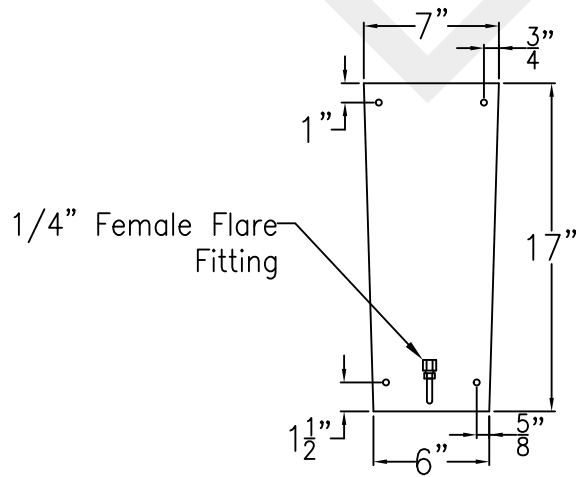

CHESAPEAKE LARGE COPPER WALL BRACKET

Available w/ Solid or Glass
Top

Front View

Side View

Backplate

Lights are hand crafted
Dimensions may vary by 1/4"

Chesapeake Large Copper Wall Bracket	
St. James LIGHTING	
SCALE: N.T.S.	DRAFT: B. Vial
FILE: CHEL	APP'D: J. Ragan
JOB: X	DATE: 9/7/17

CHESAPEAKE LARGE STEEL WALL BRACKET

Available w/ Solid or
Glass Top

Front View

Side View

Backplate

Lights are hand crafted
Dimensions may vary by 1/4"

Chesapeake Large Steel Wall Bracket	
St. James LIGHTING	
SCALE: N.T.S.	DRAFT: B. Vial
FILE: CHEL	APP'D: J. Ragan
JOB: X	DATE: 9/8/17

CHESAPEAKE LARGE COPPER POST MOUNT

Available w/ Solid or Glass Top

Front View

Side View

Fits over 3" post
1/4" Female Flare Fitting

Lights are hand crafted
Dimensions may vary by 1/4"

Chesapeake Large Copper Post Mount	
 St. James LIGHTING	
SCALE: N.T.S.	DRAFT: B. Vial
FILE: CHEL	APP'D: J. Ragan
JOB: X	DATE: 9/8/17

CHESAPEAKE LARGE HALF YOKE

Available w/ Solid or Glass Top
Shortest Height 41 1/2"

Front View

Side View

Ceiling Mount

Lights are hand crafted
Dimensions may vary by 1/4"

Chesapeake Large Half Yoke	
St. James LIGHTING	
SCALE: N.T.S.	DRAFT: B. Vial
FILE: CHEL	APP'D: J. Ragan
JOB: X	DATE: 9/8/17