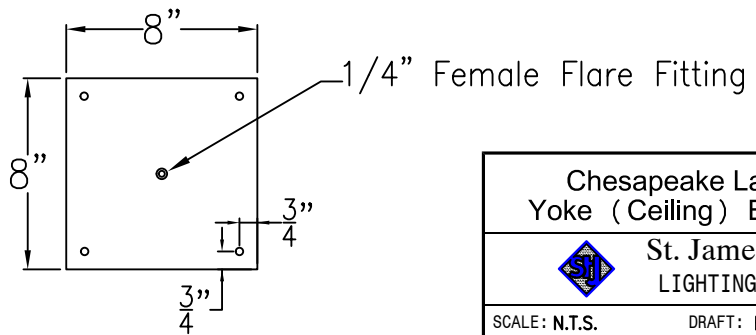

CHESAPEAKE LARGE COPPER POST MOUNT

Available w/ Solid or Glass Top

Front View

Side View

Fits over 3" post
1/4" Female Flare Fitting

Lights are hand crafted
Dimensions may vary by 1/4"

Chesapeake Large Copper Post Mount	
 St. James LIGHTING	
SCALE: N.T.S.	DRAFT: B. Vial
FILE: CHEL	APP'D: J. Ragan
JOB: X	DATE: 9/8/17

CHESAPEAKE LARGE HALF YOKE

Available w/ Solid or Glass Top
Shortest Height 41 1/2"

Front View

Side View

Ceiling Mount

Lights are hand crafted
Dimensions may vary by 1/4"

Chesapeake Large Half Yoke	
St. James LIGHTING	
SCALE: N.T.S.	DRAFT: B. Vial
FILE: CHEL	APP'D: J. Ragan
JOB: X	DATE: 9/8/17

CHESAPEAKE LARGE YOKE (CEILING) BRACKET

Available w/ Solid or Glass Top
Shortest Height 42 1/2"

Front View

Side View

Ceiling Mount

Lights are hand crafted
Dimensions may vary by 1/4"

Chesapeake Large Yoke (Ceiling) Bracket	
St. James LIGHTING	
SCALE: N.T.S.	DRAFT: B. Vial
FILE: CHEL	APP'D: J. Ragan
JOB: X	DATE: 9/8/17