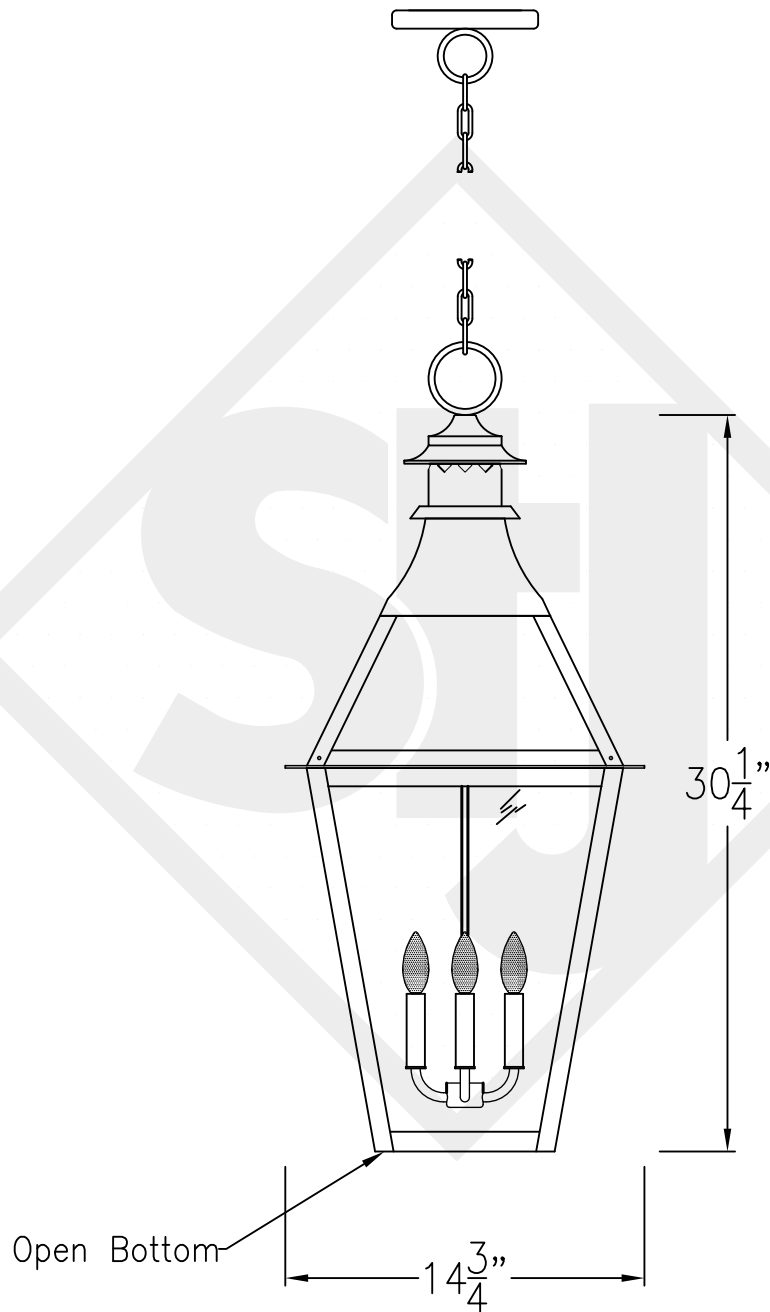

CHESAPEAKE LARGE COPPER POST MOUNT

Available w/ Solid or Glass Top

Front View

Side View

Fits over 3" post
1/4" Female Flare Fitting

Lights are hand crafted
Dimensions may vary by 1/4"

Chesapeake Large Copper Post Mount	
 St. James LIGHTING	
SCALE: N.T.S.	DRAFT: B. Vial
FILE: CHEL	APP'D: J. Ragan
JOB: X	DATE: 9/8/17

CHESAPEAKE LARGE HALF YOKE

Available w/ Solid or Glass Top
Shortest Height 41 1/2"

Front View

Side View

Ceiling Mount

Lights are hand crafted
Dimensions may vary by 1/4"

Chesapeake Large Half Yoke	
St. James LIGHTING	
SCALE: N.T.S.	DRAFT: B. Vial
FILE: CHEL	APP'D: J. Ragan
JOB: X	DATE: 9/8/17

CHESAPEAKE LARGE YOKE (CEILING) BRACKET

Available w/ Solid or Glass Top
Shortest Height 42 1/2"

Front View

Side View

Ceiling Mount

Lights are hand crafted
Dimensions may vary by 1/4"

Chesapeake Large Yoke (Ceiling) Bracket	
St. James LIGHTING	
SCALE: N.T.S.	DRAFT: B. Vial
FILE: CHEL	APP'D: J. Ragan
JOB: X	DATE: 9/8/17

CHESAPEAKE LARGE CHAIN HUNG PENDANT

Availalbe w/ Solid or Glass Top
Comes standard w/ 6' of chain

Front View

Lights are hand crafted
Dimensions may vary by 1/4"

Chesapeake Large Chain Hung Pendant	
 St. James LIGHTING	
SCALE: N.T.S.	DRAFT: B. Vial
FILE: CHEL	APP'D: J. Ragan
JOB: X	DATE: 9/8/17