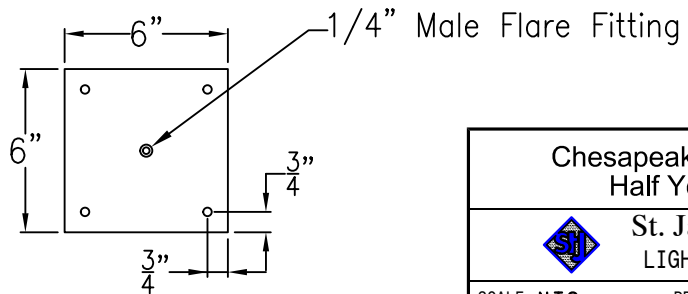

CHESAPEAKE LARGE STEEL WALL BRACKET

Available w/ Solid or
Glass Top

Front View

Side View

Backplate

Lights are hand crafted
Dimensions may vary by 1/4"

Chesapeake Large Steel Wall Bracket	
St. James LIGHTING	
SCALE: N.T.S.	DRAFT: B. Vial
FILE: CHEL	APP'D: J. Ragan
JOB: X	DATE: 9/8/17

CHESAPEAKE LARGE COPPER POST MOUNT

Available w/ Solid or Glass Top

Front View

Side View

Fits over 3" post
1/4" Female Flare Fitting

Lights are hand crafted
Dimensions may vary by 1/4"

Chesapeake Large Copper Post Mount	
 St. James LIGHTING	
SCALE: N.T.S.	DRAFT: B. Vial
FILE: CHEL	APP'D: J. Ragan
JOB: X	DATE: 9/8/17

CHESAPEAKE LARGE HALF YOKE

Available w/ Solid or Glass Top
Shortest Height 41 1/2"

Front View

Side View

Ceiling Mount

Lights are hand crafted
Dimensions may vary by 1/4"

Chesapeake Large Half Yoke	
St. James LIGHTING	
SCALE: N.T.S.	DRAFT: B. Vial
FILE: CHEL	APP'D: J. Ragan
JOB: X	DATE: 9/8/17

CHESAPEAKE LARGE YOKE (CEILING) BRACKET

Available w/ Solid or Glass Top
Shortest Height 42 1/2"

Front View

Side View

Ceiling Mount

Lights are hand crafted
Dimensions may vary by 1/4"

Chesapeake Large Yoke (Ceiling) Bracket	
St. James LIGHTING	
SCALE: N.T.S.	DRAFT: B. Vial
FILE: CHEL	APP'D: J. Ragan
JOB: X	DATE: 9/8/17