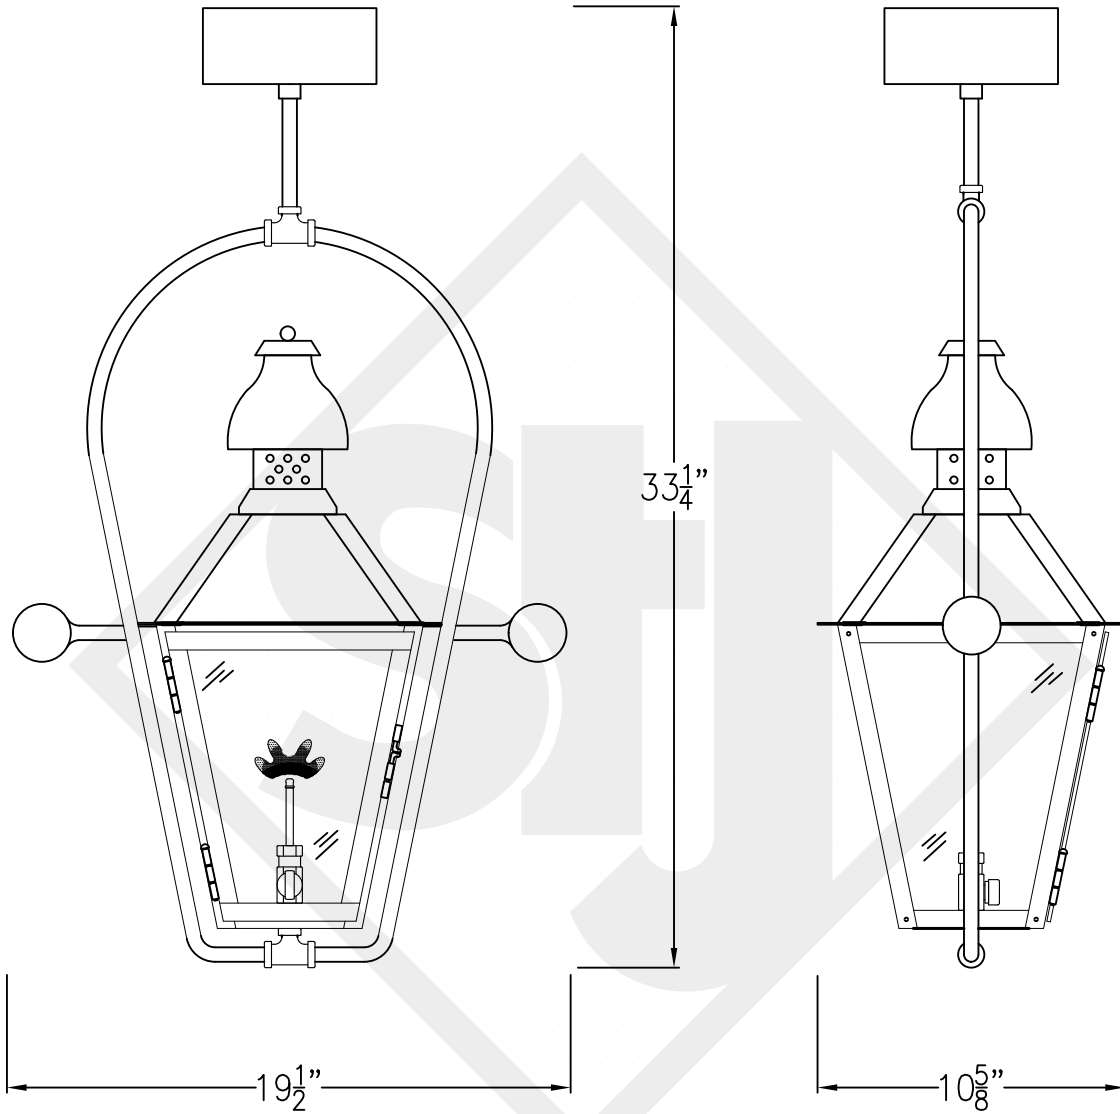

LOGAN SMALL STEEL WALL BRACKET

Available w/ Solid
or Glass Top

Front View

Side View

Backplate

Lights are hand crafted
Dimensions may vary by
1/4"

Logan Small Steel Wall Bracket	
St. James LIGHTING	
SCALE: N.T.S.	DRAFT: B. Vial
FILE: LOGS	APP'D: J. Ragan
JOB: X	DATE: 9/14/17

LOGAN SMALL COPPER POST MOUNT

Available w/ Solid or
Glass Top

Front View

Side View

Fits over 3" post
1/4" Female Flare
Fitting

Lights are hand crafted
Dimensions may vary by 1/4"

Logan Small Copper Post Mount	
 St. James LIGHTING	
SCALE: N.T.S.	DRAFT: B. Vial
FILE: LOGS	APP'D: J. Ragan
JOB: X	DATE: 9/14/17

LOGAN SMALL CEILING HALF YOKE

Available w/ Solid or
Glass Top
Shortest Height 33 1/8"

Front View

Side View

Ceiling Mount

Lights are hand crafted
Dimensions may vary by 1/4"

Logan Small Half Yoke	
St. James LIGHTING	
SCALE: N.T.S.	DRAFT: B. Vial
FILE: LOGS	APP'D: J. Ragan
JOB: X	DATE: 9/14/17

LOGAN SMALL CEILING YOKE BRACKET

Available w/ Solid or
Glass Top
Shortest Height

Front View

Side View

Ceiling Mount

Lights are hand crafted
Dimensions may vary by $1/4$ "

Logan Small Yoke Bracket	
St. James LIGHTING	
SCALE: N.T.S.	DRAFT: B. Vial
FILE: LOGS	APP'D: J. Ragan
JOB: X	DATE: 9/14/17