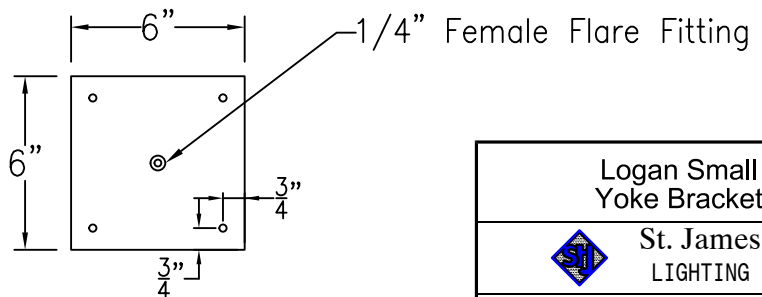

LOGAN SMALL COPPER POST MOUNT

Available w/ Solid or
Glass Top

Front View

Side View

Fits over 3" post
1/4" Female Flare
Fitting

Lights are hand crafted
Dimensions may vary by 1/4"

Logan Small Copper Post Mount	
 St. James LIGHTING	
SCALE: N.T.S.	DRAFT: B. Vial
FILE: LOGS	APP'D: J. Ragan
JOB: X	DATE: 9/14/17

LOGAN SMALL CEILING HALF YOKE

Available w/ Solid or
Glass Top
Shortest Height 33 1/8"

Front View

Side View

Ceiling Mount

Lights are hand crafted
Dimensions may vary by 1/4"

Logan Small Half Yoke	
St. James LIGHTING	
SCALE: N.T.S.	DRAFT: B. Vial
FILE: LOGS	APP'D: J. Ragan
JOB: X	DATE: 9/14/17

LOGAN SMALL CEILING YOKE BRACKET

Available w/ Solid or
Glass Top
Shortest Height

Front View

Side View

Ceiling Mount

Lights are hand crafted
Dimensions may vary by $1/4$ "

Logan Small Yoke Bracket	
St. James LIGHTING	
SCALE: N.T.S.	DRAFT: B. Vial
FILE: LOGS	APP'D: J. Ragan
JOB: X	DATE: 9/14/17