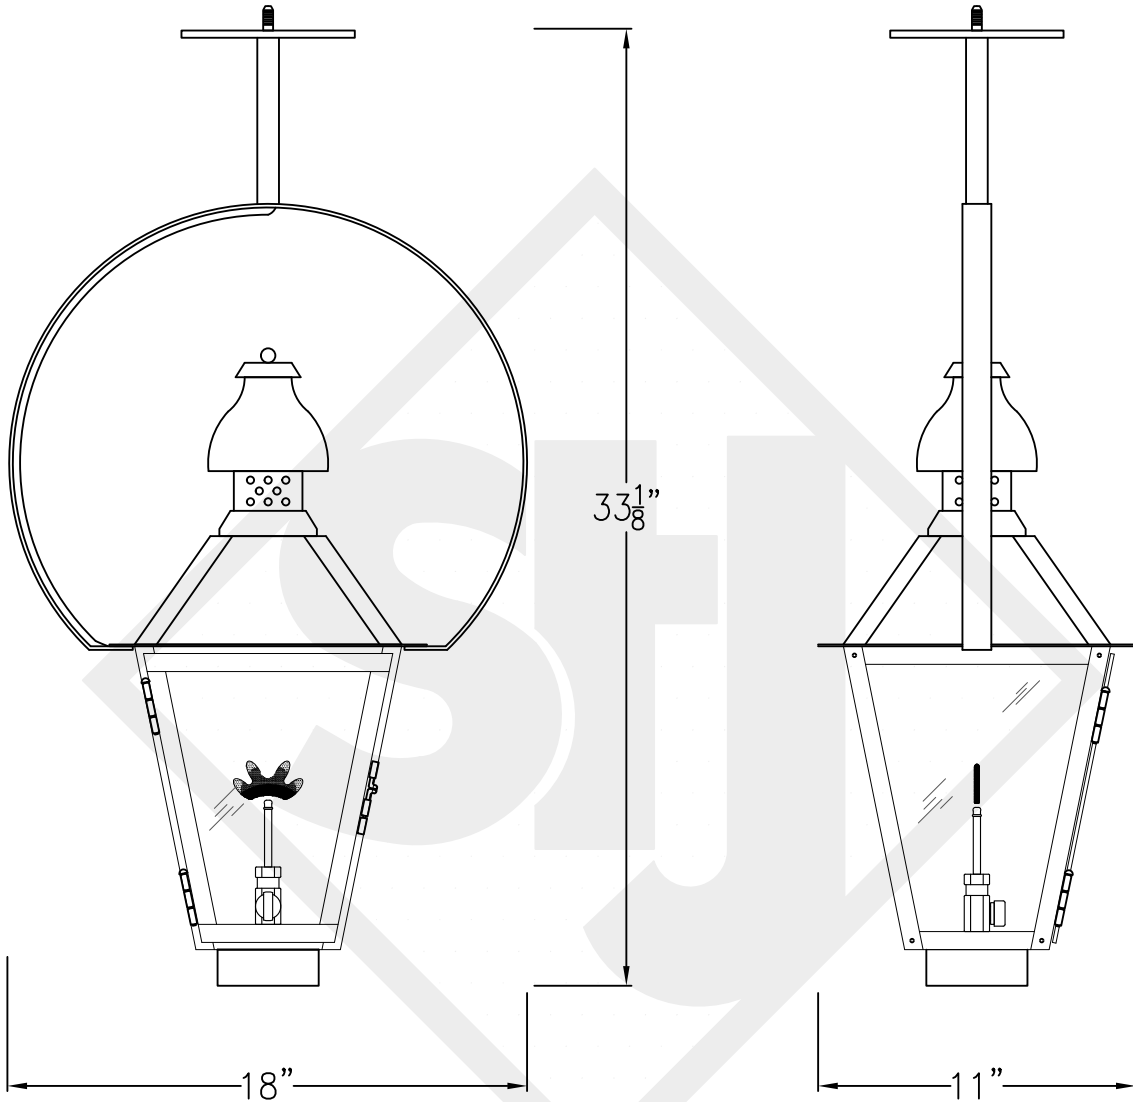

LOGAN SMALL COPPER WALL BRACKET

Available w/ Solid or Glass
Top

Front View

Side View

Backplate

Lights are hand crafted
Dimensions may vary by
1/4"

Logan Small Copper Wall Bracket	
St. James LIGHTING	
SCALE: N.T.S.	DRAFT: B. Vial
FILE: LOGS	APP'D: J. Ragan
JOB: X	DATE: 9/14/17

LOGAN SMALL STEEL WALL BRACKET

Available w/ Solid
or Glass Top

Front View

Side View

Backplate

Lights are hand crafted
Dimensions may vary by
1/4"

Logan Small Steel Wall Bracket	
St. James LIGHTING	
SCALE: N.T.S.	DRAFT: B. Vial
FILE: LOGS	APP'D: J. Ragan
JOB: X	DATE: 9/14/17

LOGAN SMALL COPPER POST MOUNT

Available w/ Solid or
Glass Top

Front View

Side View

Fits over 3" post
1/4" Female Flare
Fitting

Lights are hand crafted
Dimensions may vary by 1/4"

Logan Small Copper Post Mount	
 St. James LIGHTING	
SCALE: N.T.S.	DRAFT: B. Vial
FILE: LOGS	APP'D: J. Ragan
JOB: X	DATE: 9/14/17

LOGAN SMALL CEILING HALF YOKE

Available w/ Solid or
Glass Top
Shortest Height 33 1/8"

Front View

Side View

Ceiling Mount

Lights are hand crafted
Dimensions may vary by 1/4"

Logan Small Half Yoke	
St. James LIGHTING	
SCALE: N.T.S.	DRAFT: B. Vial
FILE: LOGS	APP'D: J. Ragan
JOB: X	DATE: 9/14/17