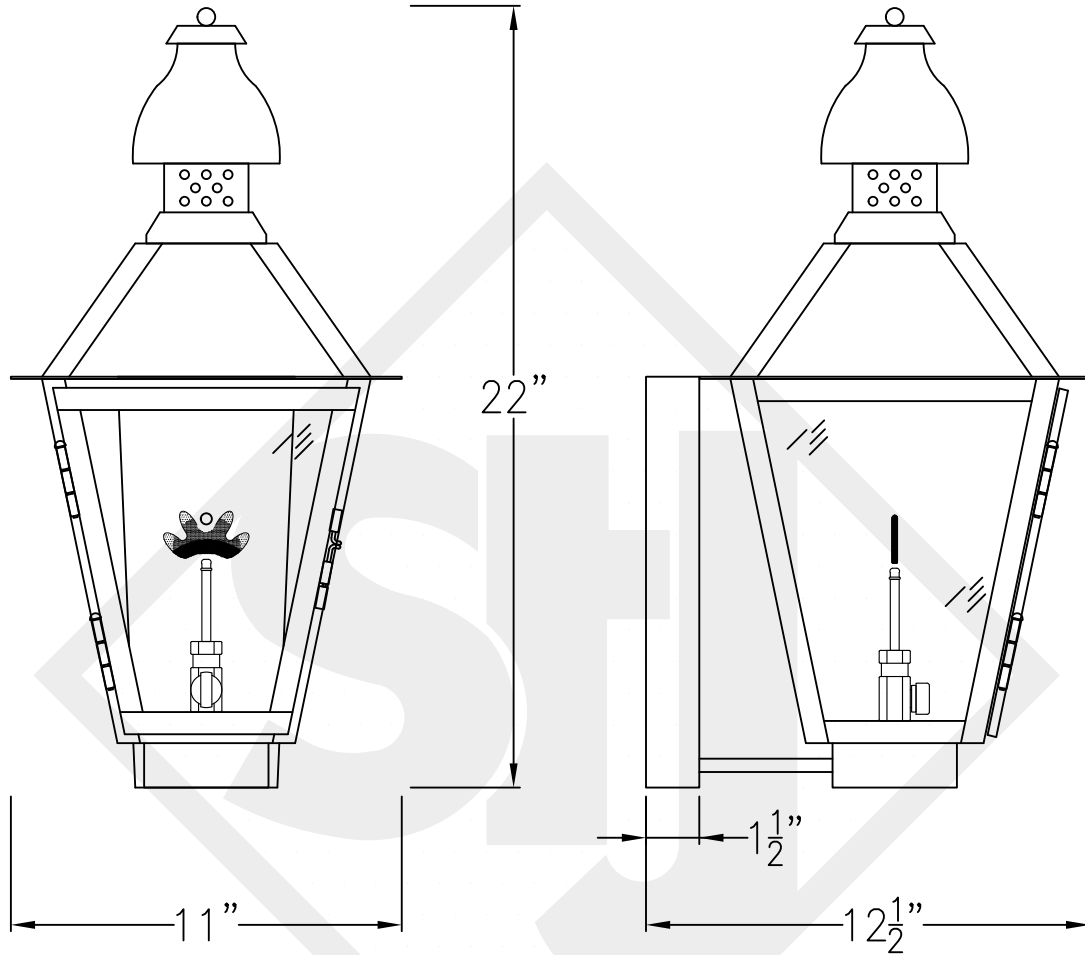

LOGAN SMALL COPPER WALL BRACKET

Available w/ Solid or Glass
Top

Front View

Side View

Backplate

Lights are hand crafted
Dimensions may vary by
1/4"

Logan Small Copper Wall Bracket	
St. James LIGHTING	
SCALE: N.T.S.	DRAFT: B. Vial
FILE: LOGS	APP'D: J. Ragan
JOB: X	DATE: 9/14/17

LOGAN SMALL STEEL WALL BRACKET

Available w/ Solid
or Glass Top

Front View

Side View

Backplate

Lights are hand crafted
Dimensions may vary by
1/4"

Logan Small Steel Wall Bracket	
St. James LIGHTING	
SCALE: N.T.S.	DRAFT: B. Vial
FILE: LOGS	APP'D: J. Ragan
JOB: X	DATE: 9/14/17

LOGAN SMALL COPPER POST MOUNT

Available w/ Solid or
Glass Top

Front View

Side View

Fits over 3" post
1/4" Female Flare
Fitting

Lights are hand crafted
Dimensions may vary by 1/4"

Logan Small Copper Post Mount	
 St. James LIGHTING	
SCALE: N.T.S.	DRAFT: B. Vial
FILE: LOGS	APP'D: J. Ragan
JOB: X	DATE: 9/14/17

LOGAN SMALL CEILING HALF YOKE

Available w/ Solid or
Glass Top
Shortest Height 33 1/8"

Front View

Side View

Ceiling Mount

Lights are hand crafted
Dimensions may vary by 1/4"

Logan Small Half Yoke	
St. James LIGHTING	
SCALE: N.T.S.	DRAFT: B. Vial
FILE: LOGS	APP'D: J. Ragan
JOB: X	DATE: 9/14/17