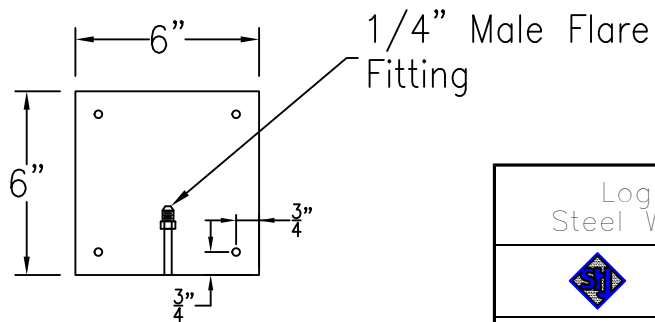

LOGAN SMALL COPPER WALL BRACKET

Available w/ Solid or Glass
Top

Front View

Side View

Backplate

Lights are hand crafted
Dimensions may vary by
1/4"

Logan Small Copper Wall Bracket	
St. James LIGHTING	
SCALE: N.T.S.	DRAFT: B. Vial
FILE: LOGS	APP'D: J. Ragan
JOB: X	DATE: 9/14/17

LOGAN SMALL STEEL WALL BRACKET

Available w/ Solid
or Glass Top

Front View

Side View

Backplate

Lights are hand crafted
Dimensions may vary by
1/4"

Logan Small Steel Wall Bracket	
St. James LIGHTING	
SCALE: N.T.S.	DRAFT: B. Vial
FILE: LOGS	APP'D: J. Ragan
JOB: X	DATE: 9/14/17

LOGAN SMALL COPPER POST MOUNT

Available w/ Solid or
Glass Top

Front View

Side View

Fits over 3" post
1/4" Female Flare
Fitting

Lights are hand crafted
Dimensions may vary by 1/4"

Logan Small Copper Post Mount	
 St. James LIGHTING	
SCALE: N.T.S.	DRAFT: B. Vial
FILE: LOGS	APP'D: J. Ragan
JOB: X	DATE: 9/14/17

LOGAN SMALL CEILING HALF YOKE

Available w/ Solid or
Glass Top
Shortest Height 33 1/8"

Front View

Side View

Ceiling Mount

Lights are hand crafted
Dimensions may vary by 1/4"

Logan Small Half Yoke	
St. James LIGHTING	
SCALE: N.T.S.	DRAFT: B. Vial
FILE: LOGS	APP'D: J. Ragan
JOB: X	DATE: 9/14/17