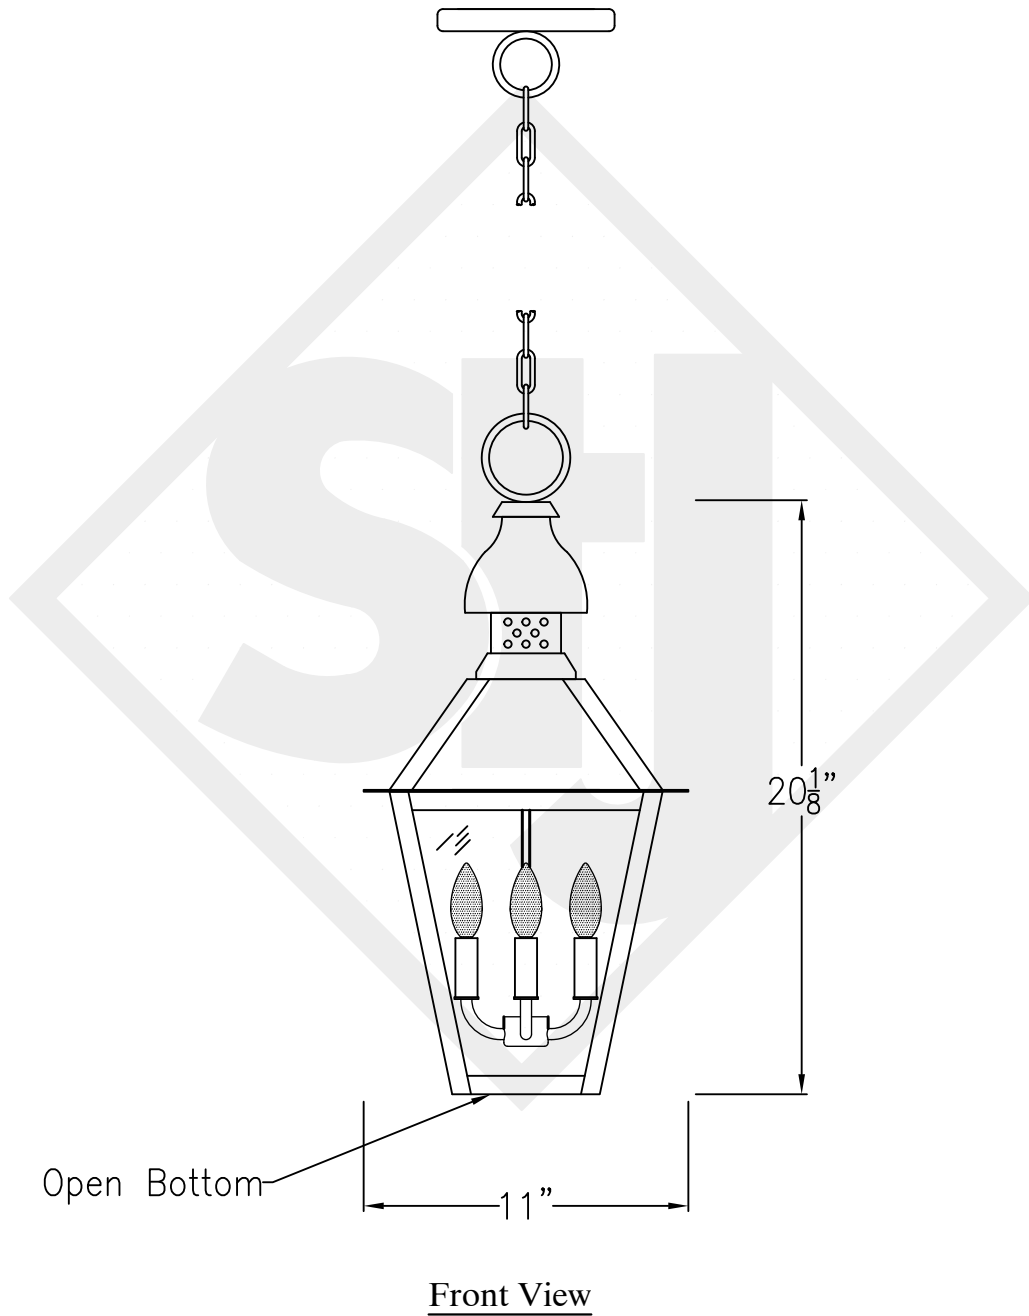

LOGAN SMALL CHAIN HUNG PENDANT

Available w/ Solid or Glass Top
Comes standard w/ 6' of chain

Lights are hand crafted
Dimensions may vary by 1/4"

Logan Small Chain Hung Pendant	
St. James LIGHTING	
SCALE: N.T.S.	DRAFT: B. Vial
FILE: LOGS	APP'D: J. Ragan
JOB: X	DATE: 9/14/17