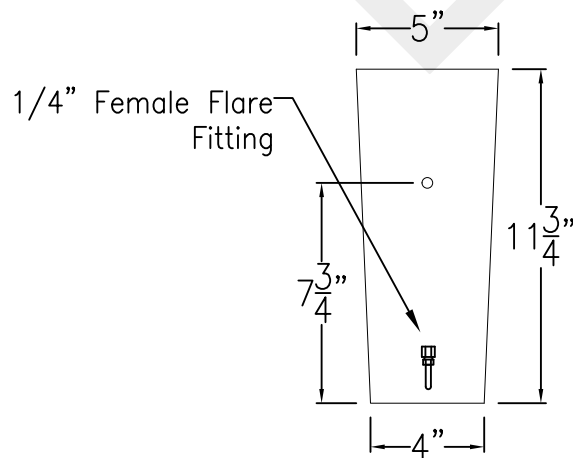

LOGAN SMALL COPPER WALL BRACKET

Available w/ Solid or Glass
Top

Front View

Side View

Backplate

Lights are hand crafted
Dimensions may vary by
1/4"

Logan Small Copper Wall Bracket	
St. James LIGHTING	
SCALE: N.T.S.	DRAFT: B. Vial
FILE: LOGS	APP'D: J. Ragan
JOB: X	DATE: 9/14/17

LOGAN SMALL STEEL WALL BRACKET

Available w/ Solid
or Glass Top

Front View

Side View

Backplate

Lights are hand crafted
Dimensions may vary by
1/4"

Logan Small Steel Wall Bracket	
St. James LIGHTING	
SCALE: N.T.S.	DRAFT: B. Vial
FILE: LOGS	APP'D: J. Ragan
JOB: X	DATE: 9/14/17

LOGAN SMALL COPPER POST MOUNT

Available w/ Solid or
Glass Top

Front View

Side View

Fits over 3" post
1/4" Female Flare
Fitting

Lights are hand crafted
Dimensions may vary by 1/4"

Logan Small Copper Post Mount	
 St. James LIGHTING	
SCALE: N.T.S.	DRAFT: B. Vial
FILE: LOGS	APP'D: J. Ragan
JOB: X	DATE: 9/14/17

LOGAN SMALL CEILING HALF YOKE

Available w/ Solid or
Glass Top
Shortest Height 33 1/8"

Front View

Side View

Ceiling Mount

Lights are hand crafted
Dimensions may vary by 1/4"

Logan Small Half Yoke	
St. James LIGHTING	
SCALE: N.T.S.	DRAFT: B. Vial
FILE: LOGS	APP'D: J. Ragan
JOB: X	DATE: 9/14/17