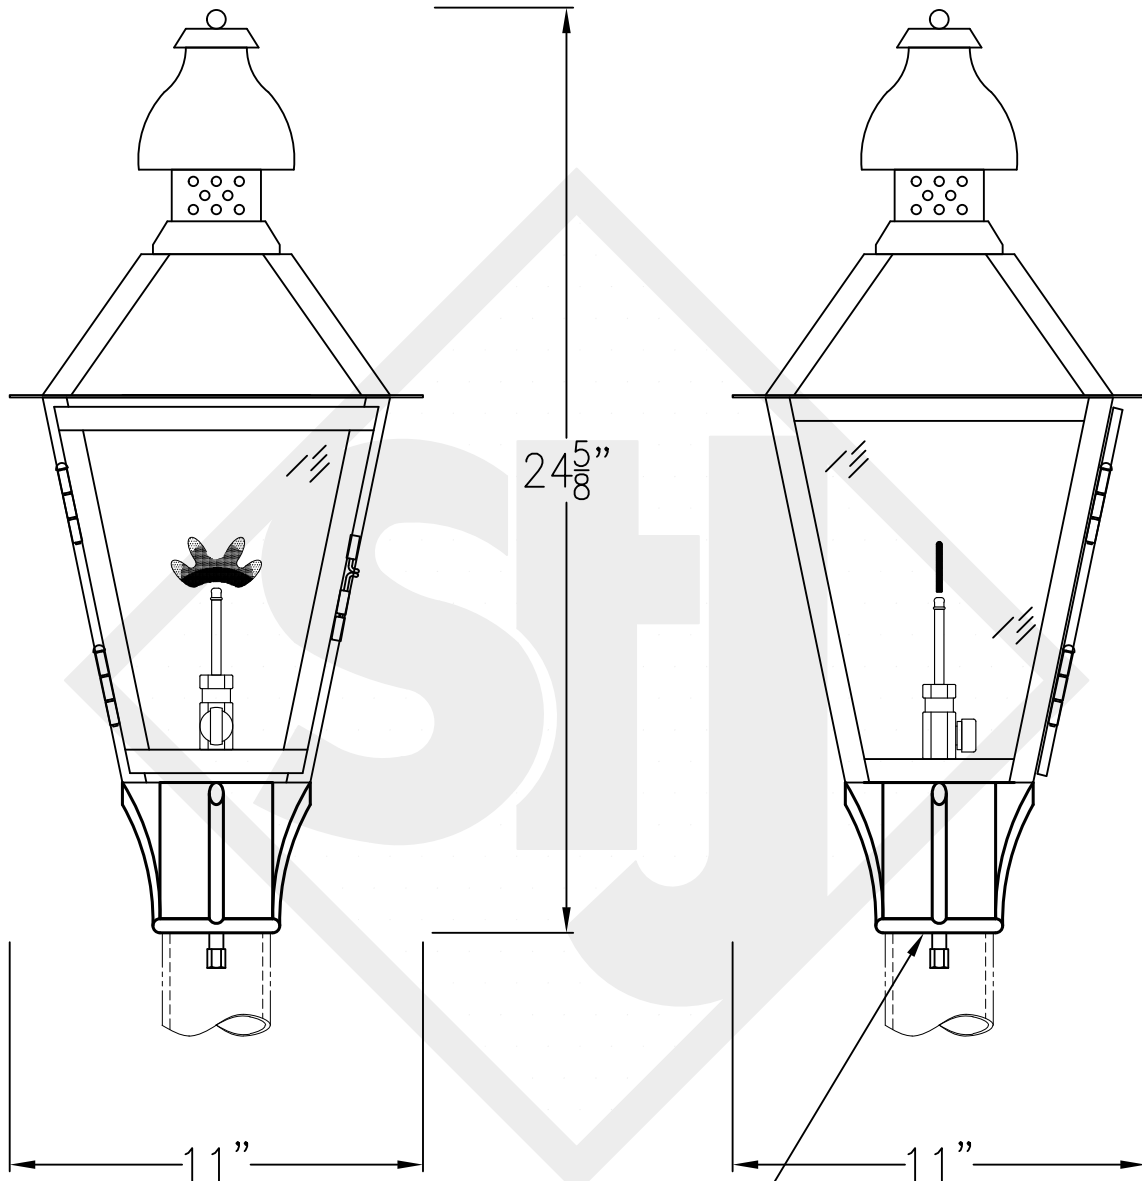

LOGAN SMALL COPPER WALL BRACKET

Available w/ Solid or Glass
Top

Front View

Side View

Backplate

Lights are hand crafted
Dimensions may vary by
1/4"

Logan Small Copper Wall Bracket	
St. James LIGHTING	
SCALE: N.T.S.	DRAFT: B. Vial
FILE: LOGS	APP'D: J. Ragan
JOB: X	DATE: 9/14/17

LOGAN SMALL STEEL WALL BRACKET

Available w/ Solid
or Glass Top

Front View

Side View

Backplate

Lights are hand crafted
Dimensions may vary by
1/4"

Logan Small Steel Wall Bracket	
St. James LIGHTING	
SCALE: N.T.S.	DRAFT: B. Vial
FILE: LOGS	APP'D: J. Ragan
JOB: X	DATE: 9/14/17

LOGAN SMALL COPPER POST MOUNT

Available w/ Solid or
Glass Top

Front View

Side View

Fits over 3" post
1/4" Female Flare
Fitting

Lights are hand crafted
Dimensions may vary by 1/4"

Logan Small Copper Post Mount	
 St. James LIGHTING	
SCALE: N.T.S.	DRAFT: B. Vial
FILE: LOGS	APP'D: J. Ragan
JOB: X	DATE: 9/14/17

LOGAN SMALL CEILING HALF YOKE

Available w/ Solid or
Glass Top
Shortest Height 33 1/8"

Front View

Side View

Ceiling Mount

Lights are hand crafted
Dimensions may vary by 1/4"

Logan Small Half Yoke	
St. James LIGHTING	
SCALE: N.T.S.	DRAFT: B. Vial
FILE: LOGS	APP'D: J. Ragan
JOB: X	DATE: 9/14/17