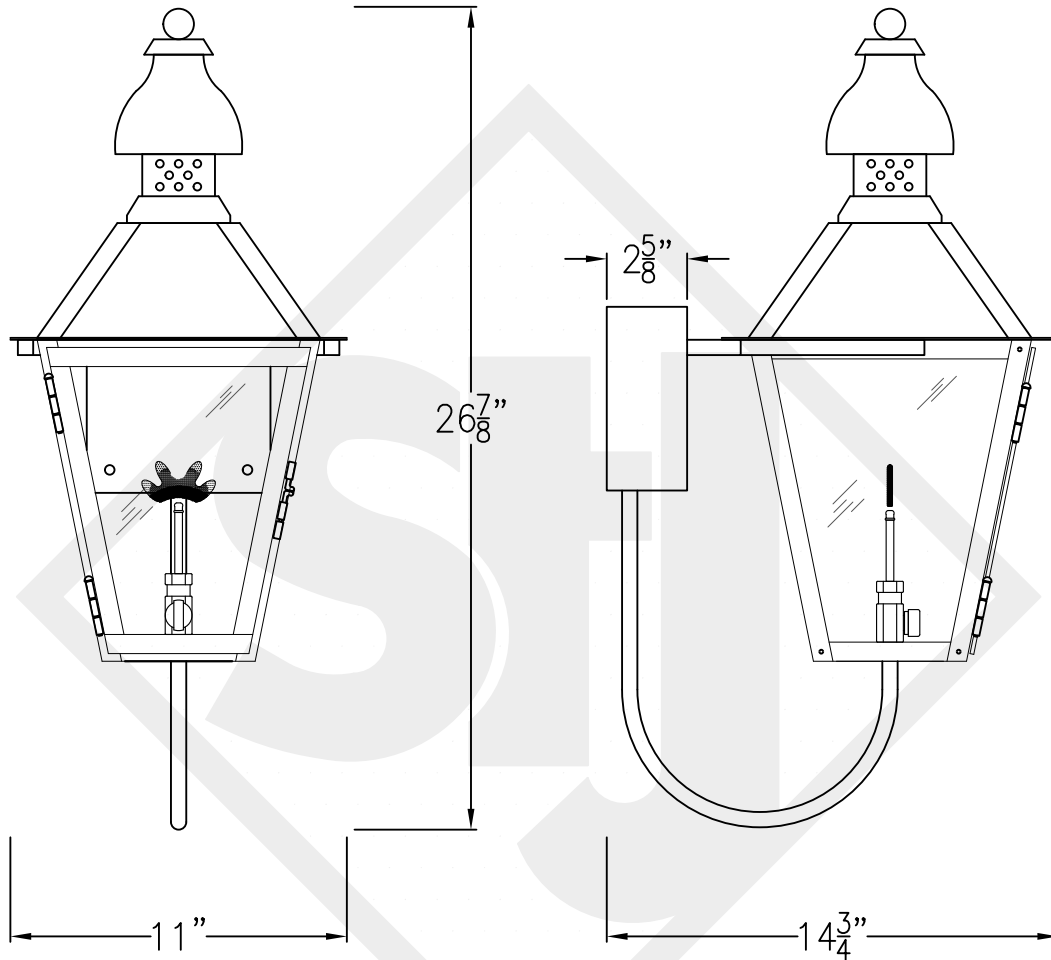

LOGAN SMALL COPPER WALL BRACKET

Available w/ Solid or Glass
Top

Front View

Side View

Backplate

Lights are hand crafted
Dimensions may vary by
1/4"

Logan Small Copper Wall Bracket	
St. James LIGHTING	
SCALE: N.T.S.	DRAFT: B. Vial
FILE: LOGS	APP'D: J. Ragan
JOB: X	DATE: 9/14/17

LOGAN SMALL STEEL WALL BRACKET

Available w/ Solid
or Glass Top

Front View

Side View

Backplate

Lights are hand crafted
Dimensions may vary by
1/4"

Logan Small Steel Wall Bracket	
St. James LIGHTING	
SCALE: N.T.S.	DRAFT: B. Vial
FILE: LOGS	APP'D: J. Ragan
JOB: X	DATE: 9/14/17

LOGAN SMALL COPPER POST MOUNT

Available w/ Solid or
Glass Top

Front View

Side View

Fits over 3" post
1/4" Female Flare
Fitting

Lights are hand crafted
Dimensions may vary by 1/4"

Logan Small Copper Post Mount	
 St. James LIGHTING	
SCALE: N.T.S.	DRAFT: B. Vial
FILE: LOGS	APP'D: J. Ragan
JOB: X	DATE: 9/14/17

LOGAN SMALL CEILING HALF YOKE

Available w/ Solid or
Glass Top
Shortest Height 33 1/8"

Front View

Side View

Ceiling Mount

Lights are hand crafted
Dimensions may vary by 1/4"

Logan Small Half Yoke	
St. James LIGHTING	
SCALE: N.T.S.	DRAFT: B. Vial
FILE: LOGS	APP'D: J. Ragan
JOB: X	DATE: 9/14/17