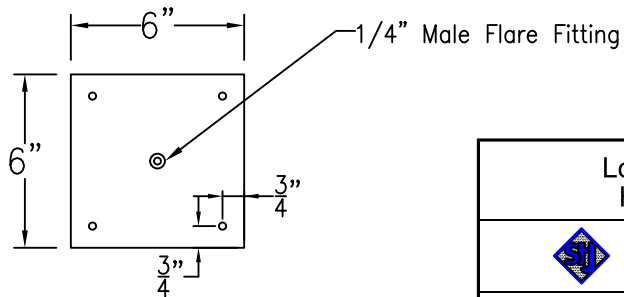

LOGAN SMALL STEEL WALL BRACKET

Available w/ Solid
or Glass Top

Front View

Side View

Backplate

Lights are hand crafted
Dimensions may vary by
1/4"

Logan Small Steel Wall Bracket	
St. James LIGHTING	
SCALE: N.T.S.	DRAFT: B. Vial
FILE: LOGS	APP'D: J. Ragan
JOB: X	DATE: 9/14/17

LOGAN SMALL COPPER POST MOUNT

Available w/ Solid or
Glass Top

Front View

Side View

Fits over 3" post
1/4" Female Flare
Fitting

Lights are hand crafted
Dimensions may vary by 1/4"

Logan Small Copper Post Mount	
 St. James LIGHTING	
SCALE: N.T.S.	DRAFT: B. Vial
FILE: LOGS	APP'D: J. Ragan
JOB: X	DATE: 9/14/17

LOGAN SMALL CEILING HALF YOKE

Available w/ Solid or
Glass Top
Shortest Height 33 1/8"

Front View

Side View

Ceiling Mount

Lights are hand crafted
Dimensions may vary by 1/4"

Logan Small Half Yoke	
St. James LIGHTING	
SCALE: N.T.S.	DRAFT: B. Vial
FILE: LOGS	APP'D: J. Ragan
JOB: X	DATE: 9/14/17