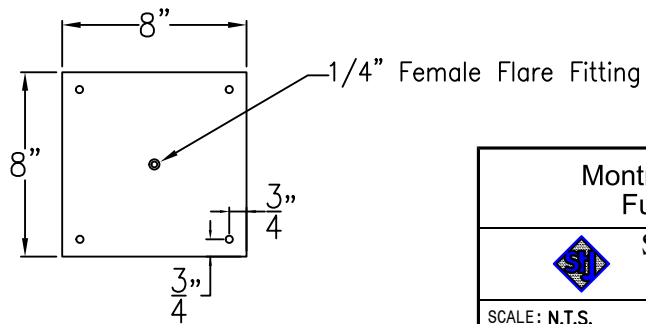

MONTROSE LARGE COPPER POST MOUNT

Front View

Side View

Fits over 3" post
1/4" Female Flare
Fitting

Lights are hand crafted
Dimensions may vary by 1/4"

Montrose Large Copper Post Mount	
 St. James LIGHTING	
SCALE: N.T.S.	DRAFT: B. Vial
FILE: MONL	APP'D: J. Ragan
JOB: X	DATE: 9/26/17

MONTROSE LARGE CEILING HALF YOKE

Shortest Height 36 ⁵/₈"

Ceiling Mount

Lights are hand crafted
Dimensions may vary by 1/4"

Montrose Large Half Yoke	
St. James LIGHTING	
SCALE: N.T.S.	DRAFT: B. Vial
FILE: MONL	APP'D: J. Ragan
JOB: X	DATE: 9/26/17

MONTROSE LARGE CEILING FULL YOKE

Shortest Height 37 1/2"

Front View

Side View

Ceiling Mount

Lights are hand crafted
Dimensions may vary by 1/4"

Montrose Large Full Yoke	
St. James LIGHTING	
SCALE: N.T.S.	DRAFT: B. Vial
FILE: MONL	APP'D: J. Ragan
JOB: X	DATE: 9/26/17