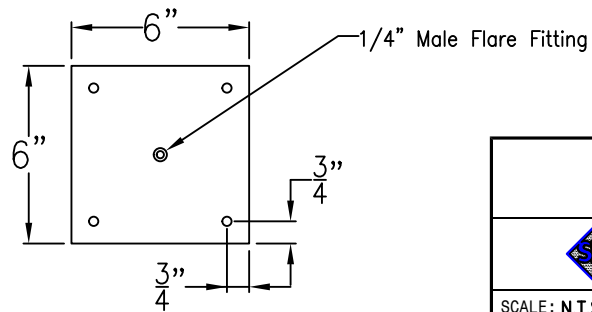

MONTROSE LARGE STEEL WALL BRACKET

Front View

Side View

Backplate

Lights are hand crafted
Dimensions may vary by 1/4"

Montrose Large Steel Wall Bracket	
 St. James LIGHTING	
SCALE: N.T.S.	DRAFT: B. Vial
FILE: MONL	APP'D: J. Ragan
JOB: X	DATE: 9/26/17

MONTROSE LARGE COPPER POST MOUNT

Front View

Side View

Fits over 3" post
1/4" Female Flare
Fitting

Lights are hand crafted
Dimensions may vary by 1/4"

Montrose Large Copper Post Mount	
 St. James LIGHTING	
SCALE: N.T.S.	DRAFT: B. Vial
FILE: MONL	APP'D: J. Ragan
JOB: X	DATE: 9/26/17

MONTROSE LARGE CEILING HALF YOKE

Shortest Height 36 ⁵/₈"

Ceiling Mount

Lights are hand crafted
Dimensions may vary by 1/4"

Montrose Large Half Yoke	
St. James LIGHTING	
SCALE: N.T.S.	DRAFT: B. Vial
FILE: MONL	APP'D: J. Ragan
JOB: X	DATE: 9/26/17

MONTROSE LARGE CEILING FULL YOKE

Shortest Height 37 1/2"

Front View

Side View

Ceiling Mount

Lights are hand crafted
Dimensions may vary by 1/4"

Montrose Large Full Yoke	
St. James LIGHTING	
SCALE: N.T.S.	DRAFT: B. Vial
FILE: MONL	APP'D: J. Ragan
JOB: X	DATE: 9/26/17