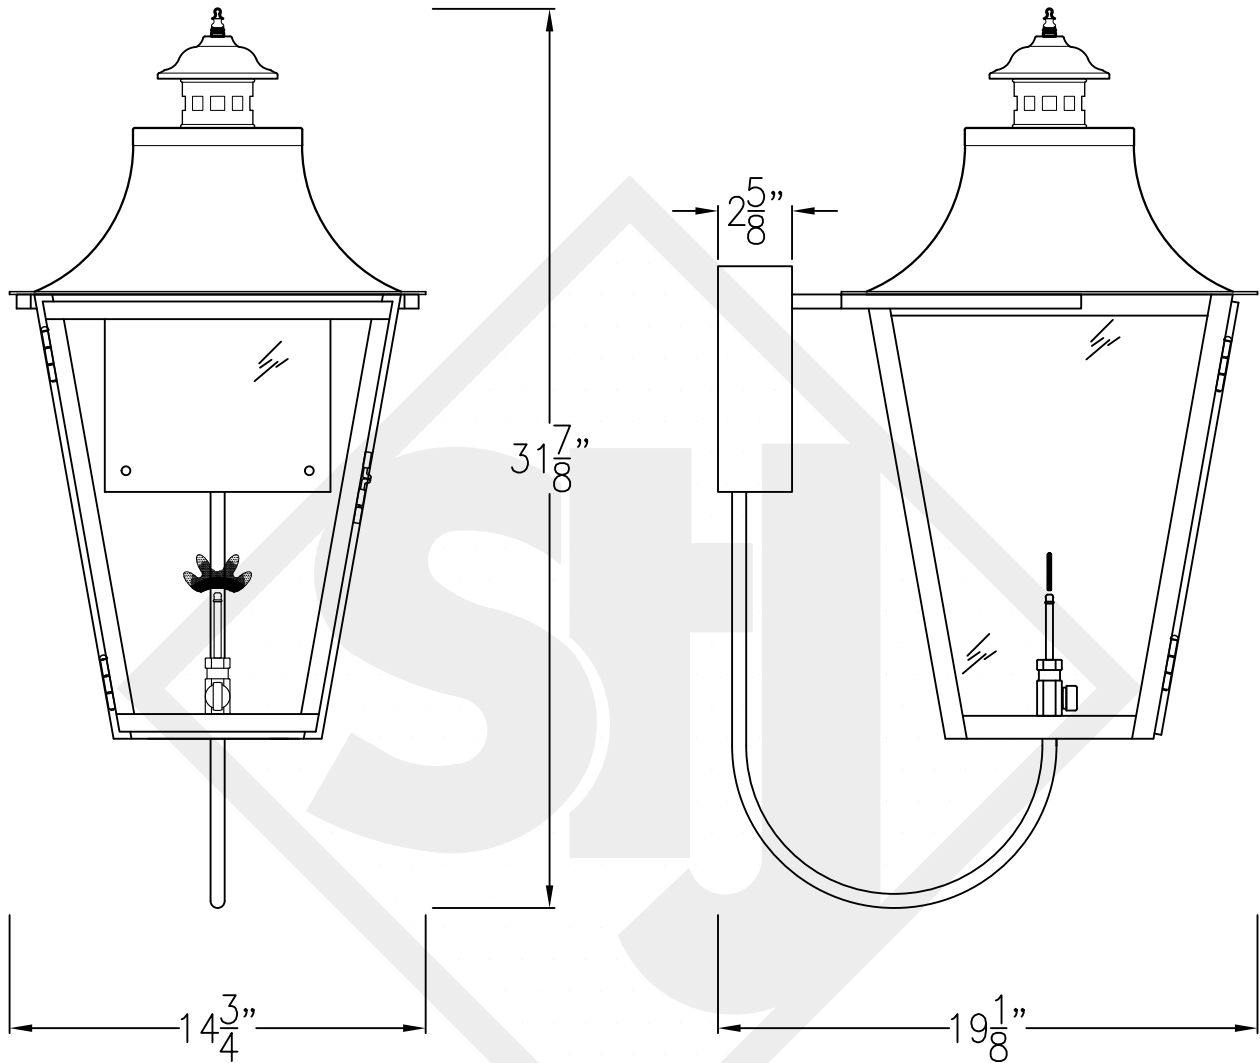

MONTROSE LARGE COPPER WALL BRACKET

Lights are hand crafted
Dimensions may vary by 1/4"

Backplate

Montrose Large Copper Wall Bracket	
St. James LIGHTING	
SCALE: N.T.S.	DRAFT: B. Vial
FILE: MONL	APP'D: J. Ragan
JOB: X	DATE: 9/26/17

MONTROSE LARGE STEEL WALL BRACKET

Front View

Side View

Backplate

Lights are hand crafted
Dimensions may vary by 1/4"

Montrose Large Steel Wall Bracket	
 St. James LIGHTING	
SCALE: N.T.S.	DRAFT: B. Vial
FILE: MONL	APP'D: J. Ragan
JOB: X	DATE: 9/26/17

MONTROSE LARGE COPPER POST MOUNT

Front View

Side View

Fits over 3" post
1/4" Female Flare
Fitting

Lights are hand crafted
Dimensions may vary by 1/4"

Montrose Large Copper Post Mount	
 St. James LIGHTING	
SCALE: N.T.S.	DRAFT: B. Vial
FILE: MONL	APP'D: J. Ragan
JOB: X	DATE: 9/26/17

MONTROSE LARGE CEILING FULL YOKE

Shortest Height 37 1/2"

Front View

Side View

Ceiling Mount

Lights are hand crafted
Dimensions may vary by 1/4"

Montrose Large Full Yoke	
St. James LIGHTING	
SCALE: N.T.S.	DRAFT: B. Vial
FILE: MONL	APP'D: J. Ragan
JOB: X	DATE: 9/26/17