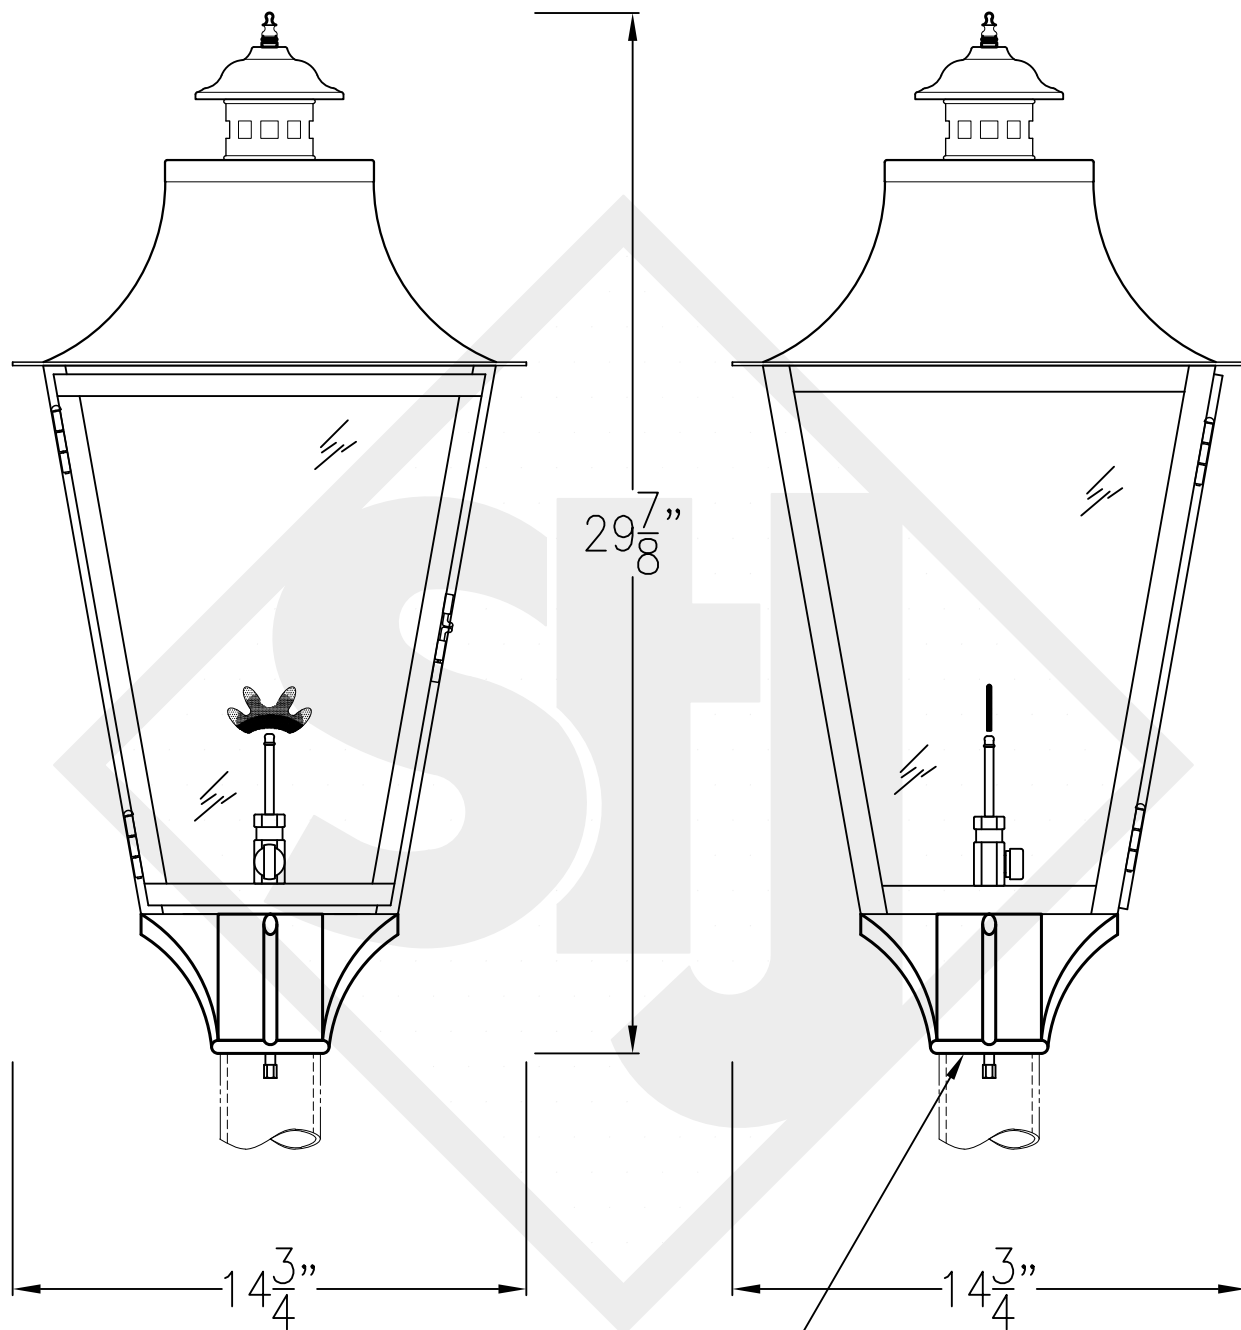

MONTROSE LARGE COPPER WALL BRACKET

Lights are hand crafted
Dimensions may vary by 1/4"

Backplate

Montrose Large Copper Wall Bracket	
St. James LIGHTING	
SCALE: N.T.S.	DRAFT: B. Vial
FILE: MONL	APP'D: J. Ragan
JOB: X	DATE: 9/26/17

MONTROSE LARGE STEEL WALL BRACKET

Front View

Side View

Backplate

Lights are hand crafted
Dimensions may vary by 1/4"

Montrose Large Steel Wall Bracket	
 St. James LIGHTING	
SCALE: N.T.S.	DRAFT: B. Vial
FILE: MONL	APP'D: J. Ragan
JOB: X	DATE: 9/26/17

MONTROSE LARGE COPPER POST MOUNT

Front View

Side View

Fits over 3" post
1/4" Female Flare
Fitting

Lights are hand crafted
Dimensions may vary by 1/4"

Montrose Large Copper Post Mount	
 St. James LIGHTING	
SCALE: N.T.S.	DRAFT: B. Vial
FILE: MONL	APP'D: J. Ragan
JOB: X	DATE: 9/26/17

MONTROSE LARGE CEILING FULL YOKE

Shortest Height 37 1/2"

Front View

Side View

Ceiling Mount

Lights are hand crafted
Dimensions may vary by 1/4"

Montrose Large Full Yoke	
St. James LIGHTING	
SCALE: N.T.S.	DRAFT: B. Vial
FILE: MONL	APP'D: J. Ragan
JOB: X	DATE: 9/26/17