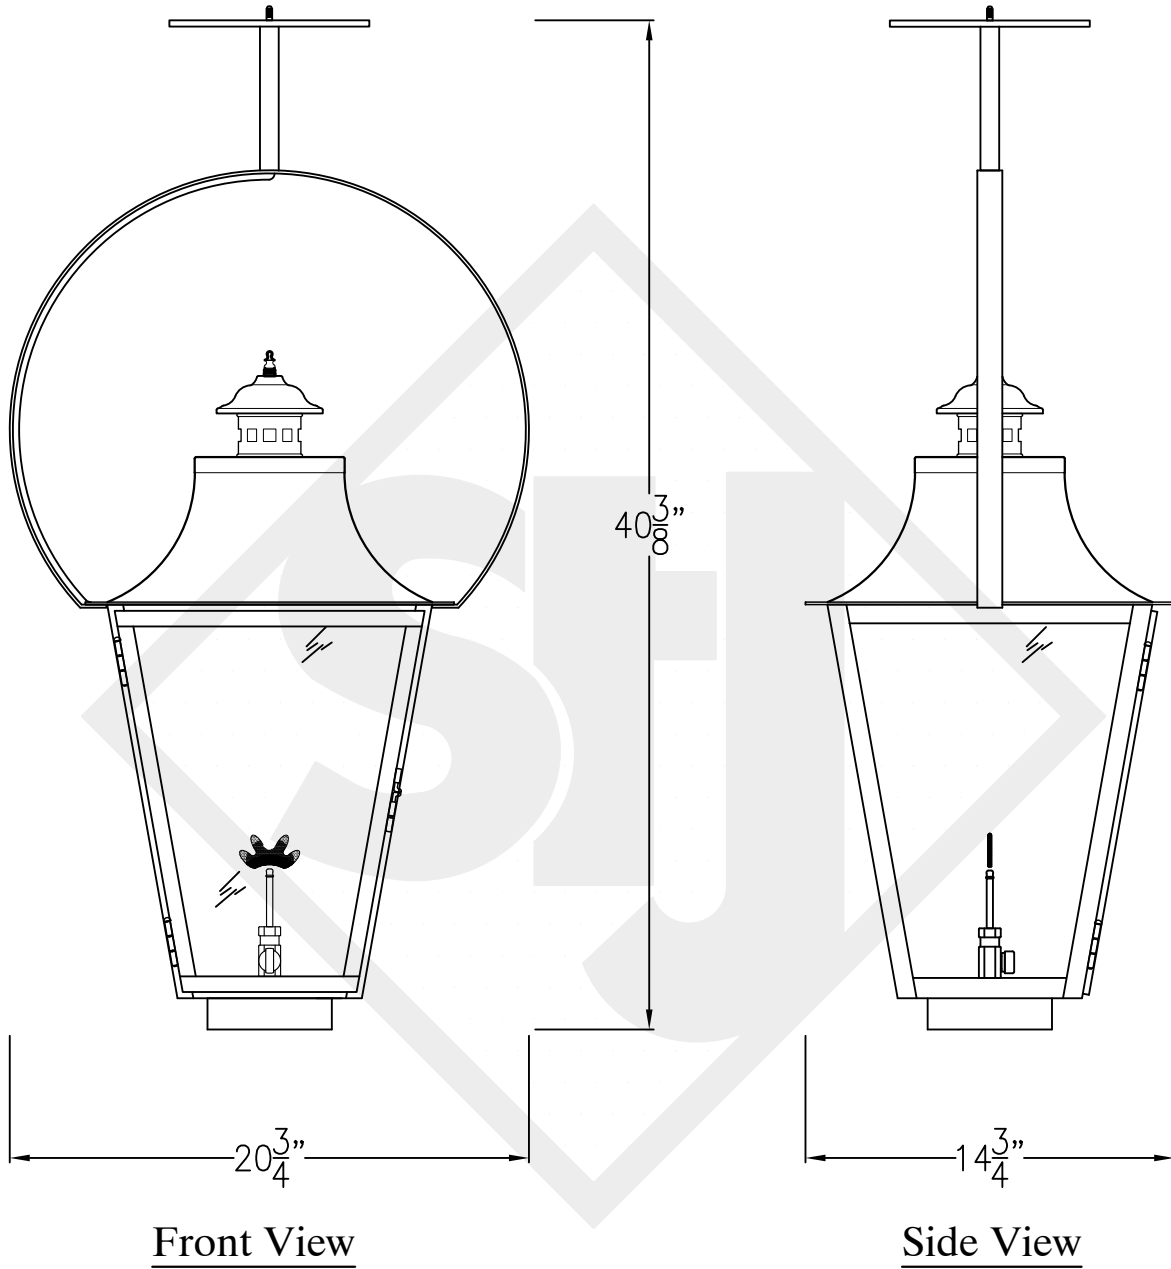

MONTROSE LARGE CEILING HALF YOKE

Shortest Height 36 ⁵/₈"

Ceiling Mount

Lights are hand crafted
Dimensions may vary by 1/4"

Montrose Large Half Yoke	
St. James LIGHTING	
SCALE: N.T.S.	DRAFT: B. Vial
FILE: MONL	APP'D: J. Ragan
JOB: X	DATE: 9/26/17