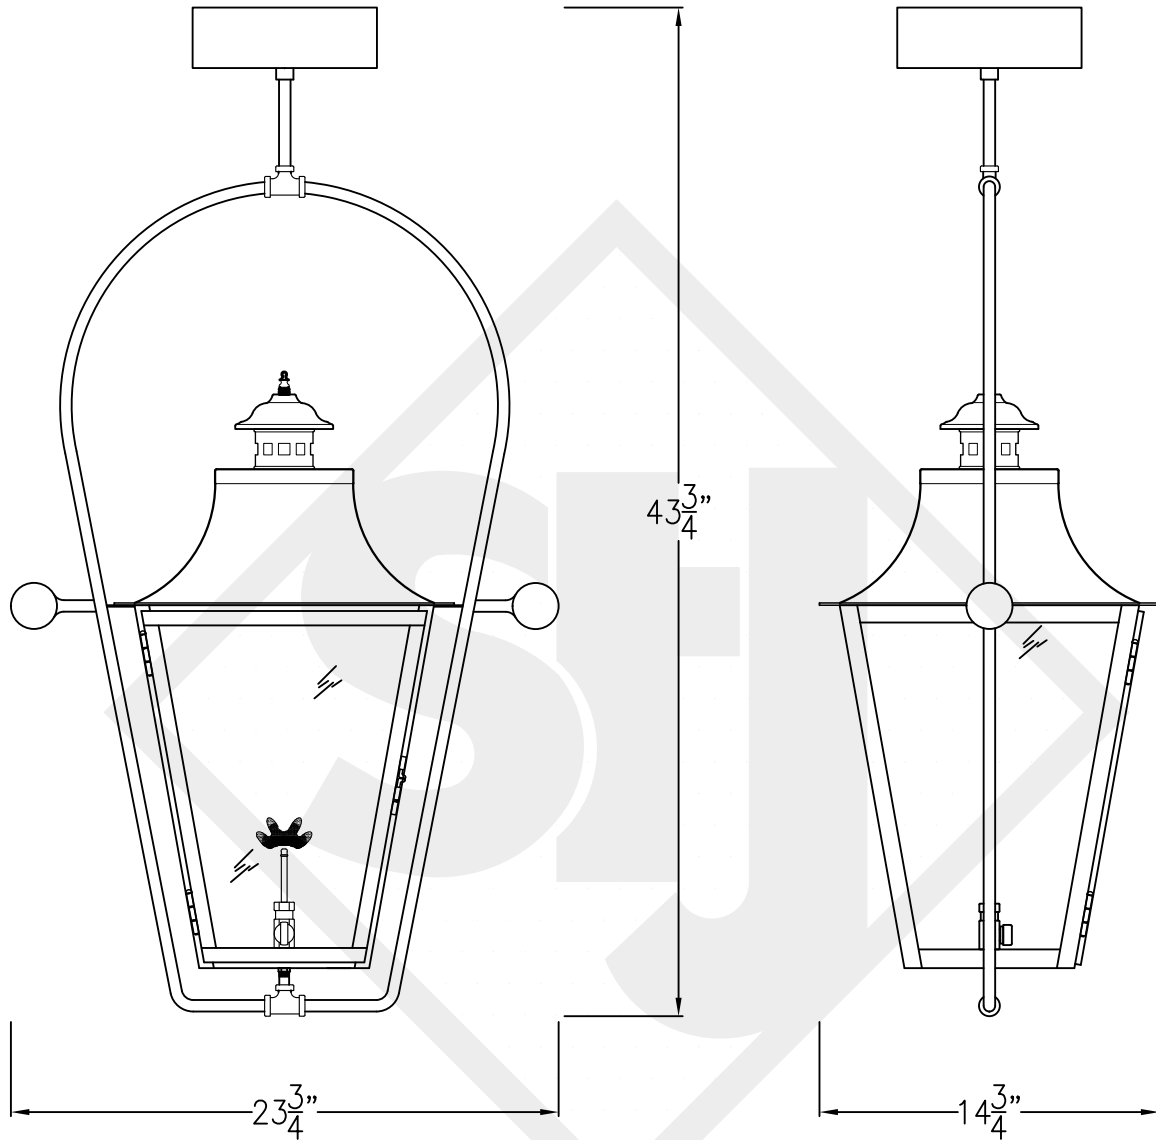

MONTROSE LARGE STEEL WALL BRACKET

Front View

Side View

Backplate

Lights are hand crafted
Dimensions may vary by 1/4"

Montrose Large Steel Wall Bracket	
 St. James LIGHTING	
SCALE: N.T.S.	DRAFT: B. Vial
FILE: MONL	APP'D: J. Ragan
JOB: X	DATE: 9/26/17

MONTROSE LARGE COPPER POST MOUNT

Front View

Side View

Fits over 3" post
1/4" Female Flare
Fitting

Lights are hand crafted
Dimensions may vary by 1/4"

Montrose Large Copper Post Mount	
 St. James LIGHTING	
SCALE: N.T.S.	DRAFT: B. Vial
FILE: MONL	APP'D: J. Ragan
JOB: X	DATE: 9/26/17

MONTROSE LARGE CEILING HALF YOKE

Shortest Height 36 ⁵/₈"

Ceiling Mount

Lights are hand crafted
Dimensions may vary by 1/4"

Montrose Large Half Yoke	
St. James LIGHTING	
SCALE: N.T.S.	DRAFT: B. Vial
FILE: MONL	APP'D: J. Ragan
JOB: X	DATE: 9/26/17

MONTROSE LARGE CEILING FULL YOKE

Shortest Height 37 1/2"

Front View

Side View

Ceiling Mount

Lights are hand crafted
Dimensions may vary by 1/4"

Montrose Large Full Yoke	
St. James LIGHTING	
SCALE: N.T.S.	DRAFT: B. Vial
FILE: MONL	APP'D: J. Ragan
JOB: X	DATE: 9/26/17