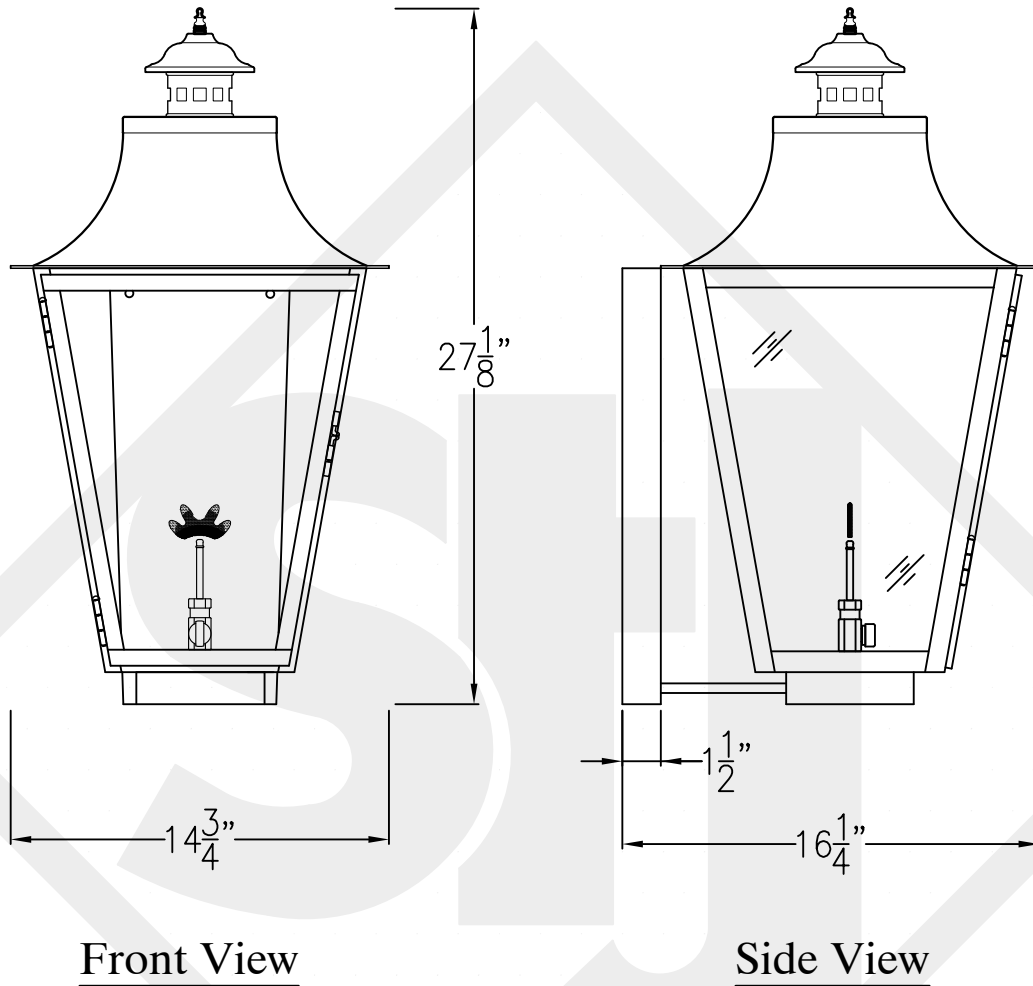

MONTROSE LARGE COPPER WALL BRACKET

Lights are hand crafted
Dimensions may vary by 1/4"

Backplate

Montrose Large Copper Wall Bracket	
St. James LIGHTING	
SCALE: N.T.S.	DRAFT: B. Vial
FILE: MONL	APP'D: J. Ragan
JOB: X	DATE: 9/26/17

MONTROSE LARGE STEEL WALL BRACKET

Front View

Side View

Backplate

Lights are hand crafted
Dimensions may vary by 1/4"

Montrose Large Steel Wall Bracket	
 St. James LIGHTING	
SCALE: N.T.S.	DRAFT: B. Vial
FILE: MONL	APP'D: J. Ragan
JOB: X	DATE: 9/26/17

MONTROSE LARGE COPPER POST MOUNT

Front View

Side View

Fits over 3" post
1/4" Female Flare
Fitting

Lights are hand crafted
Dimensions may vary by 1/4"

Montrose Large Copper Post Mount	
 St. James LIGHTING	
SCALE: N.T.S.	DRAFT: B. Vial
FILE: MONL	APP'D: J. Ragan
JOB: X	DATE: 9/26/17

MONTROSE LARGE CEILING FULL YOKE

Shortest Height 37 1/2"

Front View

Side View

Ceiling Mount

Lights are hand crafted
Dimensions may vary by 1/4"

Montrose Large Full Yoke	
St. James LIGHTING	
SCALE: N.T.S.	DRAFT: B. Vial
FILE: MONL	APP'D: J. Ragan
JOB: X	DATE: 9/26/17