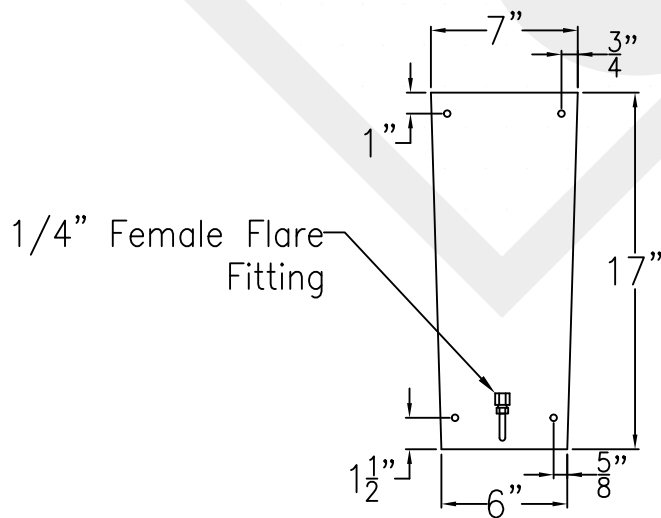

MONTROSE LARGE COPPER WALL BRACKET

Lights are hand crafted
Dimensions may vary by 1/4"

Backplate

Montrose Large Copper Wall Bracket	
St. James LIGHTING	
SCALE: N.T.S.	DRAFT: B. Vial
FILE: MONL	APP'D: J. Ragan
JOB: X	DATE: 9/26/17

MONTROSE LARGE STEEL WALL BRACKET

Front View

Side View

Backplate

Lights are hand crafted
Dimensions may vary by 1/4"

Montrose Large Steel Wall Bracket	
 St. James LIGHTING	
SCALE: N.T.S.	DRAFT: B. Vial
FILE: MONL	APP'D: J. Ragan
JOB: X	DATE: 9/26/17

MONTROSE LARGE COPPER POST MOUNT

Front View

Side View

Fits over 3" post
1/4" Female Flare
Fitting

Lights are hand crafted
Dimensions may vary by 1/4"

Montrose Large Copper Post Mount	
 St. James LIGHTING	
SCALE: N.T.S.	DRAFT: B. Vial
FILE: MONL	APP'D: J. Ragan
JOB: X	DATE: 9/26/17

MONTROSE LARGE CEILING FULL YOKE

Shortest Height 37 1/2"

Front View

Side View

Ceiling Mount

Lights are hand crafted
Dimensions may vary by 1/4"

Montrose Large Full Yoke	
St. James LIGHTING	
SCALE: N.T.S.	DRAFT: B. Vial
FILE: MONL	APP'D: J. Ragan
JOB: X	DATE: 9/26/17