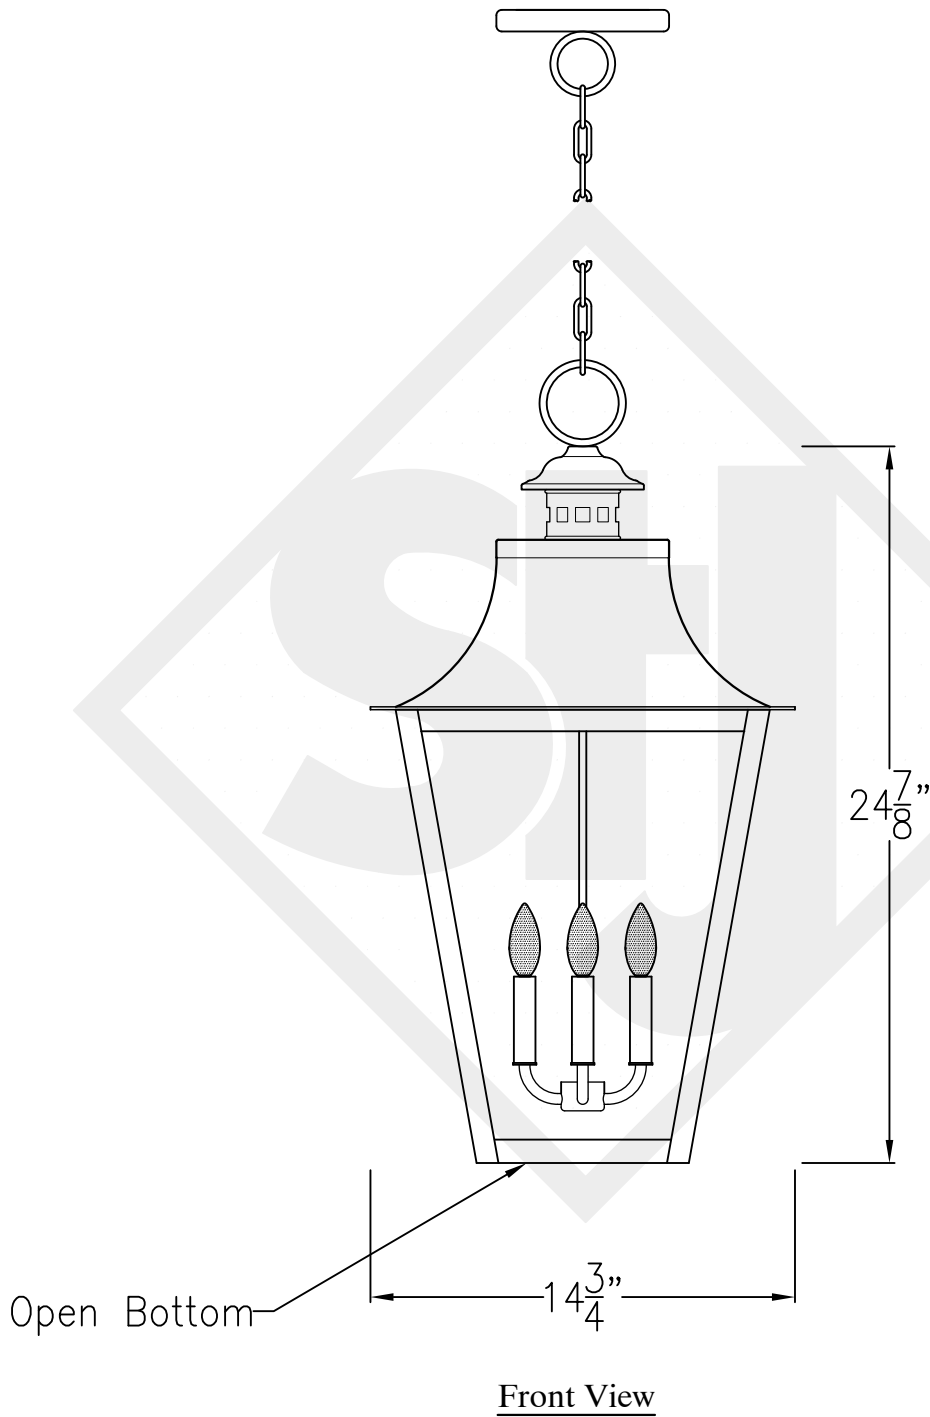

MONTROSE LARGE STEEL WALL BRACKET

Front View

Side View

Backplate

Lights are hand crafted
Dimensions may vary by 1/4"

Montrose Large Steel Wall Bracket	
 St. James LIGHTING	
SCALE: N.T.S.	DRAFT: B. Vial
FILE: MONL	APP'D: J. Ragan
JOB: X	DATE: 9/26/17

MONTROSE LARGE COPPER POST MOUNT

Front View

Side View

Fits over 3" post
1/4" Female Flare
Fitting

Lights are hand crafted
Dimensions may vary by 1/4"

Montrose Large Copper Post Mount	
 St. James LIGHTING	
SCALE: N.T.S.	DRAFT: B. Vial
FILE: MONL	APP'D: J. Ragan
JOB: X	DATE: 9/26/17

MONTROSE LARGE CEILING FULL YOKE

Shortest Height 37 1/2"

Front View

Side View

Ceiling Mount

Lights are hand crafted
Dimensions may vary by 1/4"

Montrose Large Full Yoke	
St. James LIGHTING	
SCALE: N.T.S.	DRAFT: B. Vial
FILE: MONL	APP'D: J. Ragan
JOB: X	DATE: 9/26/17

MONTROSE LARGE CHAIN HUNG PENDANT

Comes standard w/
6' of chain

Lights are hand crafted
Dimensions may vary by 1/4"

Montrose Large Chain Hung Pendant	
 St. James LIGHTING	
SCALE: N.T.S.	DRAFT: B. Vial
FILE: MONL	APP'D: J. Ragan
JOB: X	DATE: 4/25/17