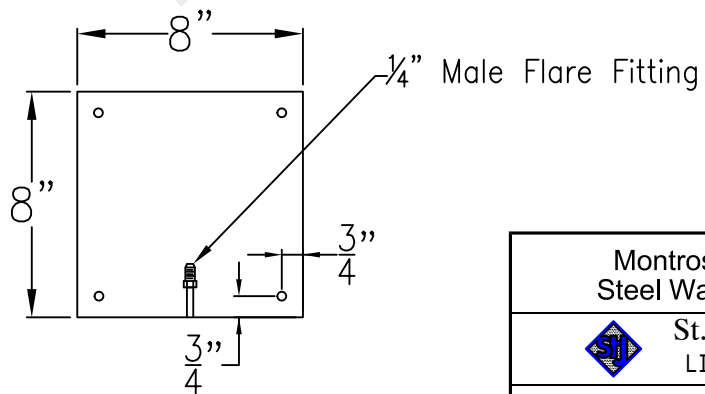

MONTROSE LARGE COPPER WALL BRACKET

Lights are hand crafted
Dimensions may vary by 1/4"

Backplate

Montrose Large Copper Wall Bracket	
St. James LIGHTING	
SCALE: N.T.S.	DRAFT: B. Vial
FILE: MONL	APP'D: J. Ragan
JOB: X	DATE: 9/26/17

MONTROSE LARGE STEEL WALL BRACKET

Front View

Side View

Backplate

Lights are hand crafted
Dimensions may vary by 1/4"

Montrose Large Steel Wall Bracket	
 St. James LIGHTING	
SCALE: N.T.S.	DRAFT: B. Vial
FILE: MONL	APP'D: J. Ragan
JOB: X	DATE: 9/26/17

MONTROSE LARGE COPPER POST MOUNT

Front View

Side View

Fits over 3" post
1/4" Female Flare
Fitting

Lights are hand crafted
Dimensions may vary by 1/4"

Montrose Large Copper Post Mount	
 St. James LIGHTING	
SCALE: N.T.S.	DRAFT: B. Vial
FILE: MONL	APP'D: J. Ragan
JOB: X	DATE: 9/26/17

MONTROSE LARGE CHAIN HUNG PENDANT

Comes standard w/
6' of chain

Lights are hand crafted
Dimensions may vary by 1/4"

Montrose Large Chain Hung Pendant	
 St. James LIGHTING	
SCALE: N.T.S.	DRAFT: B. Vial
FILE: MONL	APP'D: J. Ragan
JOB: X	DATE: 4/25/17