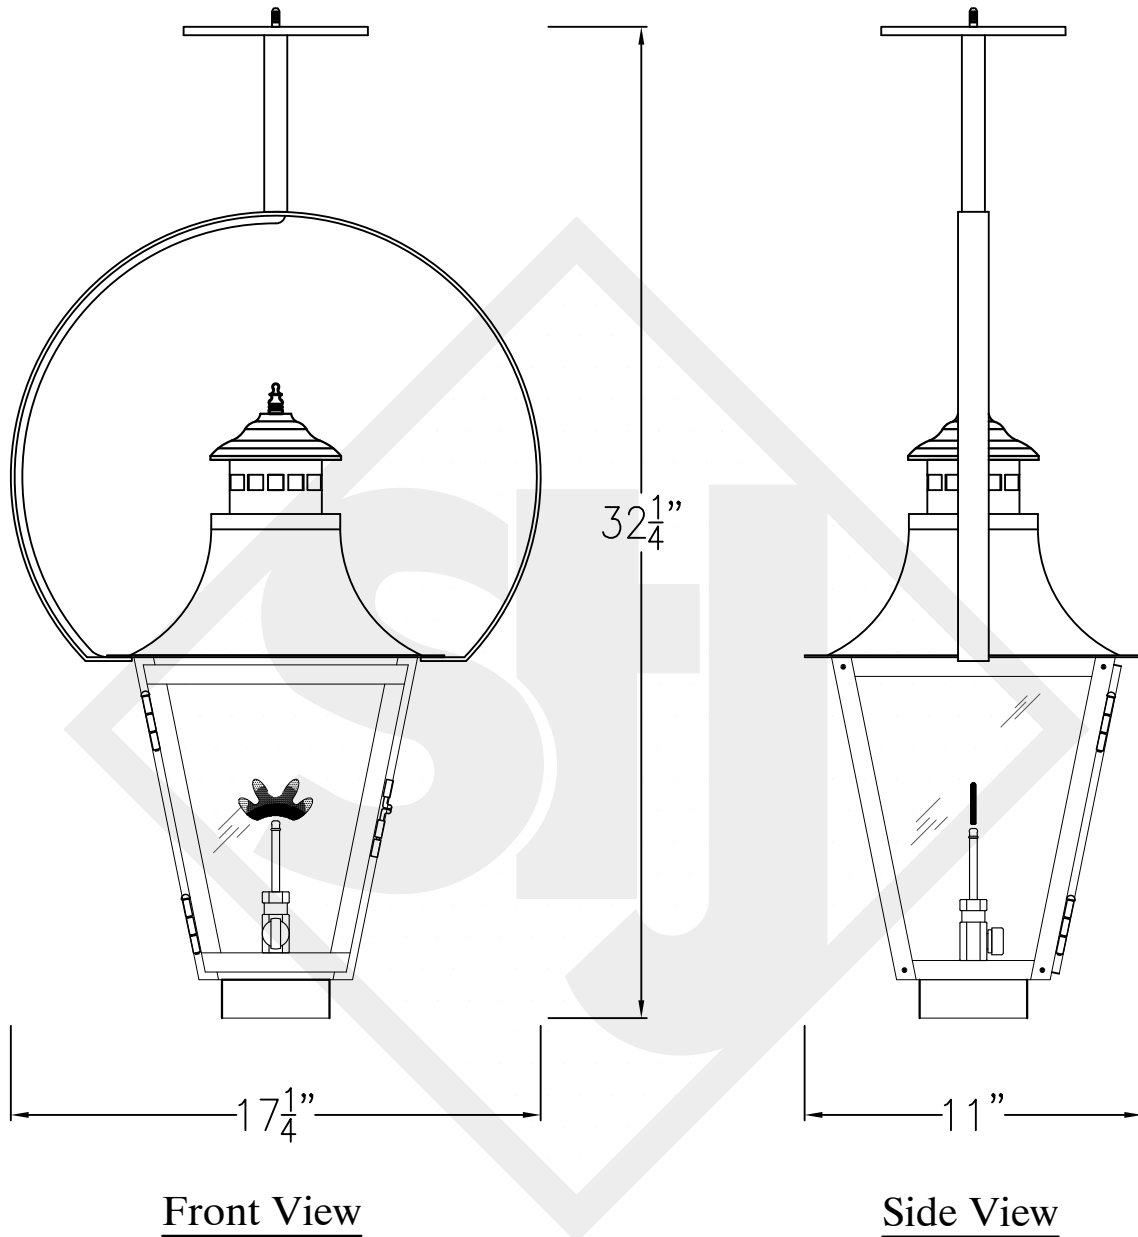

MONTROSE SMALL COPPER WALL BRACKET

Front View

Side View

Backplate

Lights are hand crafted
Dimensions may vary by 1/4"

Montrose Small Copper Wall Bracket	
 St. James LIGHTING	
SCALE: N.T.S.	DRAFT: B. Vial
FILE: MONS	APP'D: J. Ragan
JOB: X	DATE: 9/25/17

MONTROSE SMALL STEEL WALL BRACKET

Front View

Side View

Backplate

Lights are hand crafted
Dimensions may vary by 1/4"

Montrose Small Steel Wall Bracket	
 St. James LIGHTING	
SCALE: N.T.S.	DRAFT: B. Vial
FILE: MONS	APP'D: J. Ragan
JOB: X	DATE: 9/25/17

MONTROSE SMALL COPPER POST MOUNT

Front View

Side View

Fits over 3" post
1/4" Female Flare Fitting

Lights are hand crafted
Dimensions may vary by 1/4"

Montrose Small Copper Post Mount	
 St. James LIGHTING	
SCALE: N.T.S.	DRAFT: B. Vial
FILE: MONS	APP'D: J. Ragan
JOB: X	DATE: 9/25/17

MONTROSE SMALL CEILING HALF YOKE

Shortest Height 30 1/4"

Front View

Side View

Ceiling Mount

Lights are hand crafted
Dimensions may vary by 1/4"

Montrose Small Half Yoke	
St. James LIGHTING	
SCALE: N.T.S.	DRAFT: B. Vial
FILE: MONS	APP'D: J. Ragan
JOB: X	DATE: 9/25/17