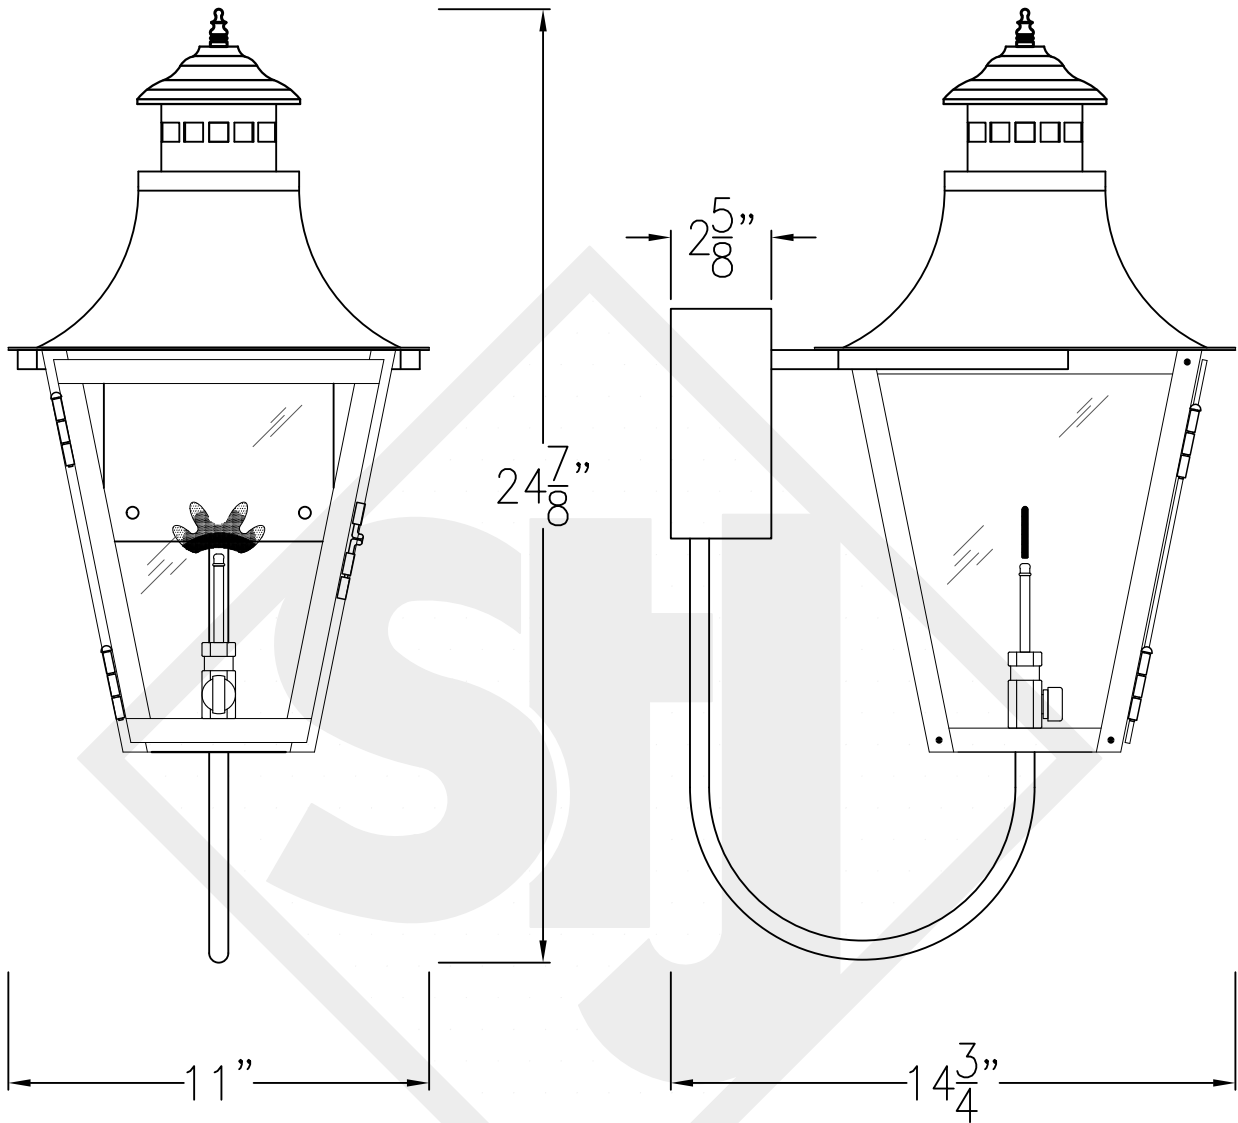

MONTROSE SMALL COPPER WALL BRACKET

Front View

Side View

Backplate

Lights are hand crafted
Dimensions may vary by 1/4"

Montrose Small Copper Wall Bracket	
 St. James LIGHTING	
SCALE: N.T.S.	DRAFT: B. Vial
FILE: MONS	APP'D: J. Ragan
JOB: X	DATE: 9/25/17

MONTROSE SMALL STEEL WALL BRACKET

Front View

Side View

Backplate

Lights are hand crafted
Dimensions may vary by 1/4"

Montrose Small Steel Wall Bracket	
 St. James LIGHTING	
SCALE: N.T.S.	DRAFT: B. Vial
FILE: MONS	APP'D: J. Ragan
JOB: X	DATE: 9/25/17

MONTROSE SMALL COPPER POST MOUNT

Front View

Side View

Fits over 3" post
1/4" Female Flare Fitting

Lights are hand crafted
Dimensions may vary by 1/4"

Montrose Small Copper Post Mount	
 St. James LIGHTING	
SCALE: N.T.S.	DRAFT: B. Vial
FILE: MONS	APP'D: J. Ragan
JOB: X	DATE: 9/25/17

MONTROSE SMALL CHAIN HUNG PENDANT

Comes standard w/
6' of chain

Front View

Lights are hand crafted
Dimensions may vary by 1/4"

Montrose Small Pendant	
 St. James LIGHTING	
SCALE: N.T.S.	DRAFT: B. Vial
FILE: MONS	APP'D: J. Ragan
JOB: X	DATE: 9/25/17