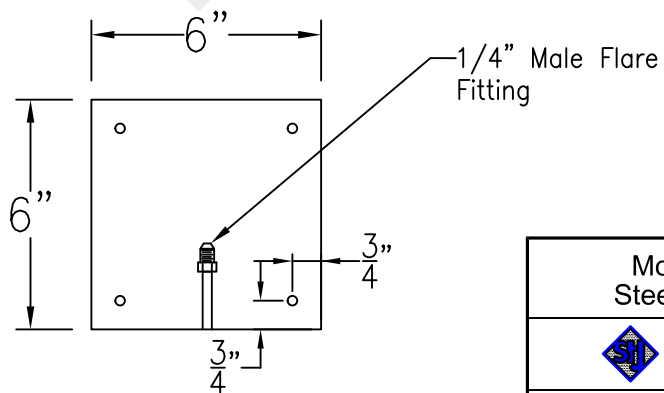

MONTROSE SMALL COPPER WALL BRACKET

Front View

Side View

Backplate

Lights are hand crafted
Dimensions may vary by 1/4"

Montrose Small Copper Wall Bracket	
 St. James LIGHTING	
SCALE: N.T.S.	DRAFT: B. Vial
FILE: MONS	APP'D: J. Ragan
JOB: X	DATE: 9/25/17

MONTROSE SMALL STEEL WALL BRACKET

Front View

Side View

Backplate

Lights are hand crafted
Dimensions may vary by 1/4"

Montrose Small Steel Wall Bracket	
 St. James LIGHTING	
SCALE: N.T.S.	DRAFT: B. Vial
FILE: MONS	APP'D: J. Ragan
JOB: X	DATE: 9/25/17

MONTROSE SMALL COPPER POST MOUNT

Front View

Side View

Fits over 3" post
1/4" Female Flare Fitting

Lights are hand crafted
Dimensions may vary by 1/4"

Montrose Small Copper Post Mount	
 St. James LIGHTING	
SCALE: N.T.S.	DRAFT: B. Vial
FILE: MONS	APP'D: J. Ragan
JOB: X	DATE: 9/25/17

MONTROSE SMALL CHAIN HUNG PENDANT

Comes standard w/
6' of chain

Front View

Lights are hand crafted
Dimensions may vary by 1/4"

Montrose Small Pendant	
 St. James LIGHTING	
SCALE: N.T.S.	DRAFT: B. Vial
FILE: MONS	APP'D: J. Ragan
JOB: X	DATE: 9/25/17