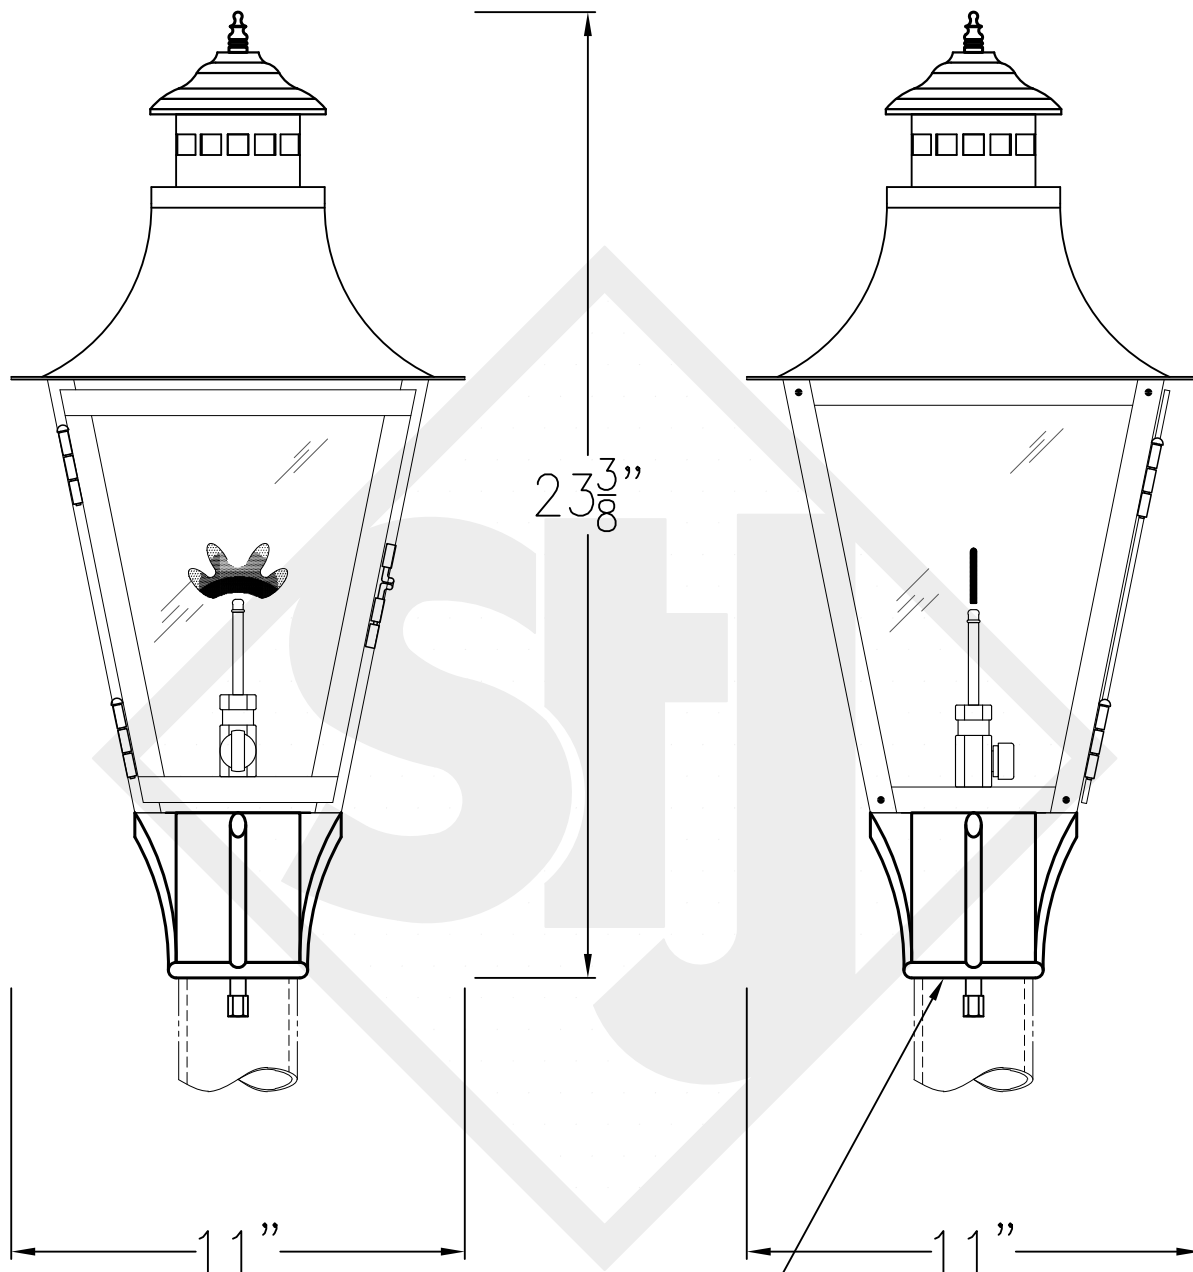

MONTROSE SMALL COPPER WALL BRACKET

Front View

Side View

Backplate

Lights are hand crafted
Dimensions may vary by 1/4"

Montrose Small Copper Wall Bracket	
 St. James LIGHTING	
SCALE: N.T.S.	DRAFT: B. Vial
FILE: MONS	APP'D: J. Ragan
JOB: X	DATE: 9/25/17

MONTROSE SMALL STEEL WALL BRACKET

Front View

Side View

Backplate

Lights are hand crafted
Dimensions may vary by 1/4"

Montrose Small Steel Wall Bracket	
 St. James LIGHTING	
SCALE: N.T.S.	DRAFT: B. Vial
FILE: MONS	APP'D: J. Ragan
JOB: X	DATE: 9/25/17

MONTROSE SMALL COPPER POST MOUNT

Front View

Side View

Fits over 3" post
1/4" Female Flare Fitting

Lights are hand crafted
Dimensions may vary by 1/4"

Montrose Small Copper Post Mount	
 St. James LIGHTING	
SCALE: N.T.S.	DRAFT: B. Vial
FILE: MONS	APP'D: J. Ragan
JOB: X	DATE: 9/25/17

MONTROSE SMALL CEILING HALF YOKE

Shortest Height 30 1/4"

Front View

Side View

Ceiling Mount

Lights are hand crafted
Dimensions may vary by 1/4"

Montrose Small Half Yoke	
St. James LIGHTING	
SCALE: N.T.S.	DRAFT: B. Vial
FILE: MONS	APP'D: J. Ragan
JOB: X	DATE: 9/25/17