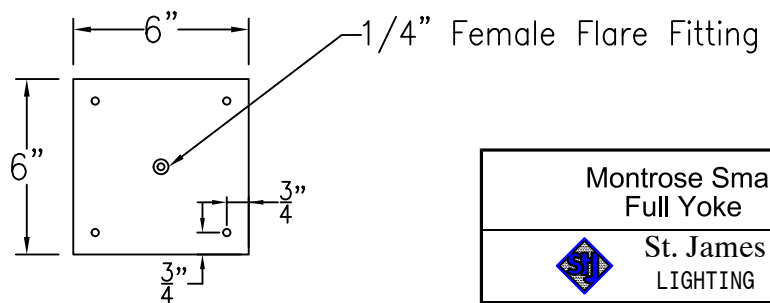

MONTROSE SMALL COPPER POST MOUNT

Front View

Side View

Fits over 3" post
1/4" Female Flare Fitting

Lights are hand crafted
Dimensions may vary by 1/4"

Montrose Small Copper Post Mount	
 St. James LIGHTING	
SCALE: N.T.S.	DRAFT: B. Vial
FILE: MONS	APP'D: J. Ragan
JOB: X	DATE: 9/25/17

MONTROSE SMALL CEILING HALF YOKE

Shortest Height 30 1/4"

Front View

Side View

Ceiling Mount

Lights are hand crafted
Dimensions may vary by 1/4"

Montrose Small Half Yoke	
St. James LIGHTING	
SCALE: N.T.S.	DRAFT: B. Vial
FILE: MONS	APP'D: J. Ragan
JOB: X	DATE: 9/25/17

MONTROSE SMALL CEILING FULL YOKE

Shortest Height 30 1/2"

Front View

Side View

Ceiling Mount

Lights are hand crafted
Dimensions may vary by 1/4"

Montrose Small Full Yoke	
St. James LIGHTING	
SCALE: N.T.S.	DRAFT: B. Vial
FILE: MONS	APP'D: J. Ragan
JOB: X	DATE: 9/25/17

MONTROSE SMALL CHAIN HUNG PENDANT

Comes standard w/
6' of chain

Front View

Lights are hand crafted
Dimensions may vary by 1/4"

Montrose Small Pendant	
 St. James LIGHTING	
SCALE: N.T.S.	DRAFT: B. Vial
FILE: MONS	APP'D: J. Ragan
JOB: X	DATE: 9/25/17