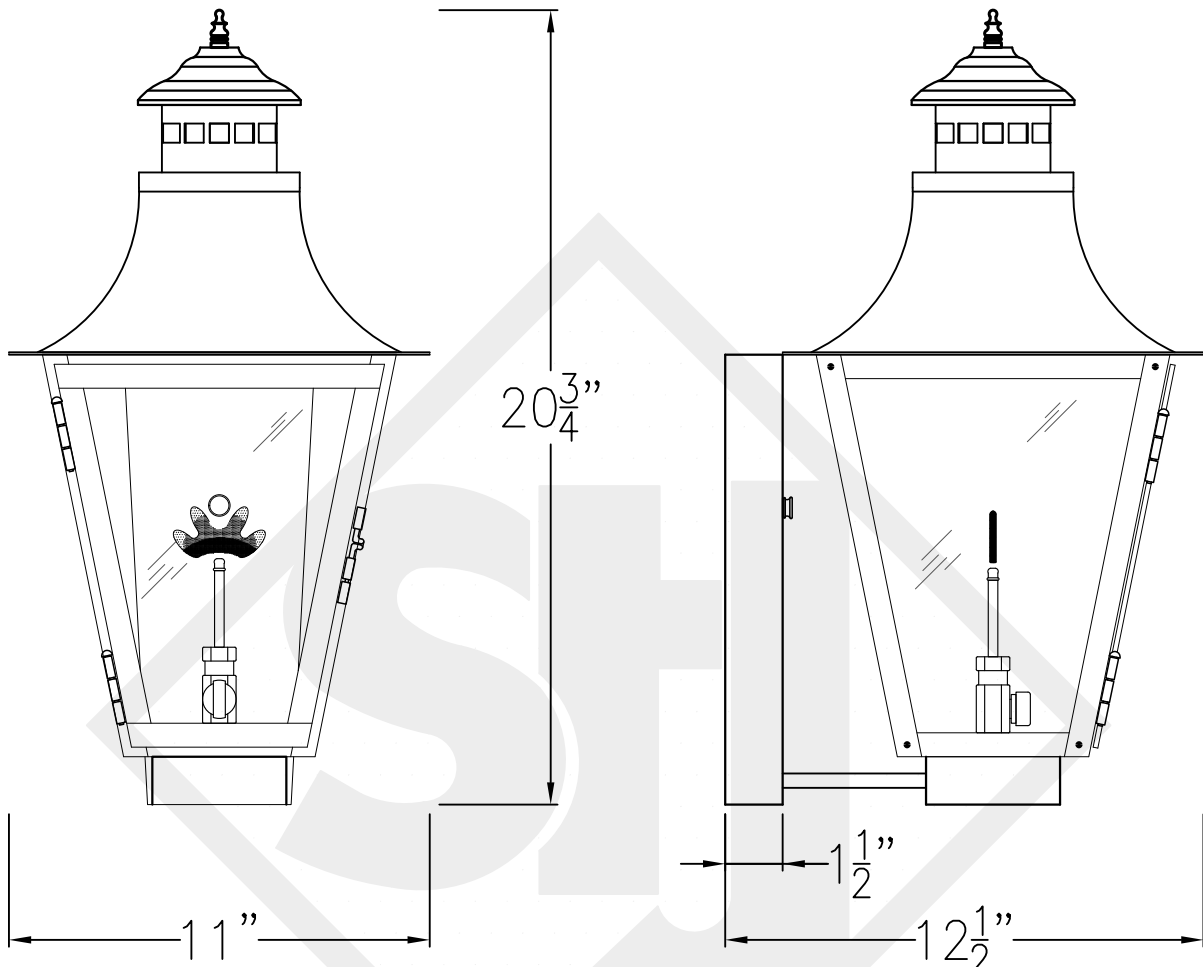

MONTROSE SMALL COPPER WALL BRACKET

Front View

Side View

Backplate

Lights are hand crafted
Dimensions may vary by 1/4"

Montrose Small Copper Wall Bracket	
 St. James LIGHTING	
SCALE: N.T.S.	DRAFT: B. Vial
FILE: MONS	APP'D: J. Ragan
JOB: X	DATE: 9/25/17

MONTROSE SMALL STEEL WALL BRACKET

Front View

Side View

Backplate

Lights are hand crafted
Dimensions may vary by 1/4"

Montrose Small Steel Wall Bracket	
 St. James LIGHTING	
SCALE: N.T.S.	DRAFT: B. Vial
FILE: MONS	APP'D: J. Ragan
JOB: X	DATE: 9/25/17

MONTROSE SMALL COPPER POST MOUNT

Front View

Side View

Fits over 3" post
1/4" Female Flare Fitting

Lights are hand crafted
Dimensions may vary by 1/4"

Montrose Small Copper Post Mount	
 St. James LIGHTING	
SCALE: N.T.S.	DRAFT: B. Vial
FILE: MONS	APP'D: J. Ragan
JOB: X	DATE: 9/25/17

MONTROSE SMALL CHAIN HUNG PENDANT

Comes standard w/
6' of chain

Front View

Lights are hand crafted
Dimensions may vary by 1/4"

Montrose Small Pendant	
 St. James LIGHTING	
SCALE: N.T.S.	DRAFT: B. Vial
FILE: MONS	APP'D: J. Ragan
JOB: X	DATE: 9/25/17