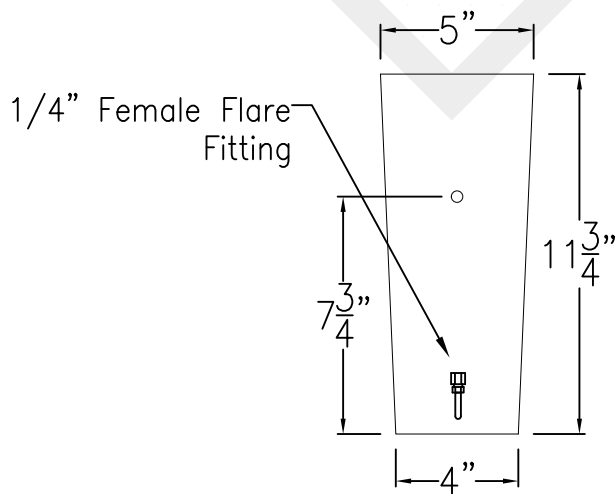

MONTROSE SMALL COPPER WALL BRACKET

Front View

Side View

Backplate

Lights are hand crafted
Dimensions may vary by 1/4"

Montrose Small Copper Wall Bracket	
 St. James LIGHTING	
SCALE: N.T.S.	DRAFT: B. Vial
FILE: MONS	APP'D: J. Ragan
JOB: X	DATE: 9/25/17

MONTROSE SMALL STEEL WALL BRACKET

Front View

Side View

Backplate

Lights are hand crafted
Dimensions may vary by 1/4"

Montrose Small Steel Wall Bracket	
 St. James LIGHTING	
SCALE: N.T.S.	DRAFT: B. Vial
FILE: MONS	APP'D: J. Ragan
JOB: X	DATE: 9/25/17

MONTROSE SMALL COPPER POST MOUNT

Front View

Side View

Fits over 3" post
1/4" Female Flare Fitting

Lights are hand crafted
Dimensions may vary by 1/4"

Montrose Small Copper Post Mount	
 St. James LIGHTING	
SCALE: N.T.S.	DRAFT: B. Vial
FILE: MONS	APP'D: J. Ragan
JOB: X	DATE: 9/25/17

MONTROSE SMALL CHAIN HUNG PENDANT

Comes standard w/
6' of chain

Front View

Lights are hand crafted
Dimensions may vary by 1/4"

Montrose Small Pendant	
 St. James LIGHTING	
SCALE: N.T.S.	DRAFT: B. Vial
FILE: MONS	APP'D: J. Ragan
JOB: X	DATE: 9/25/17