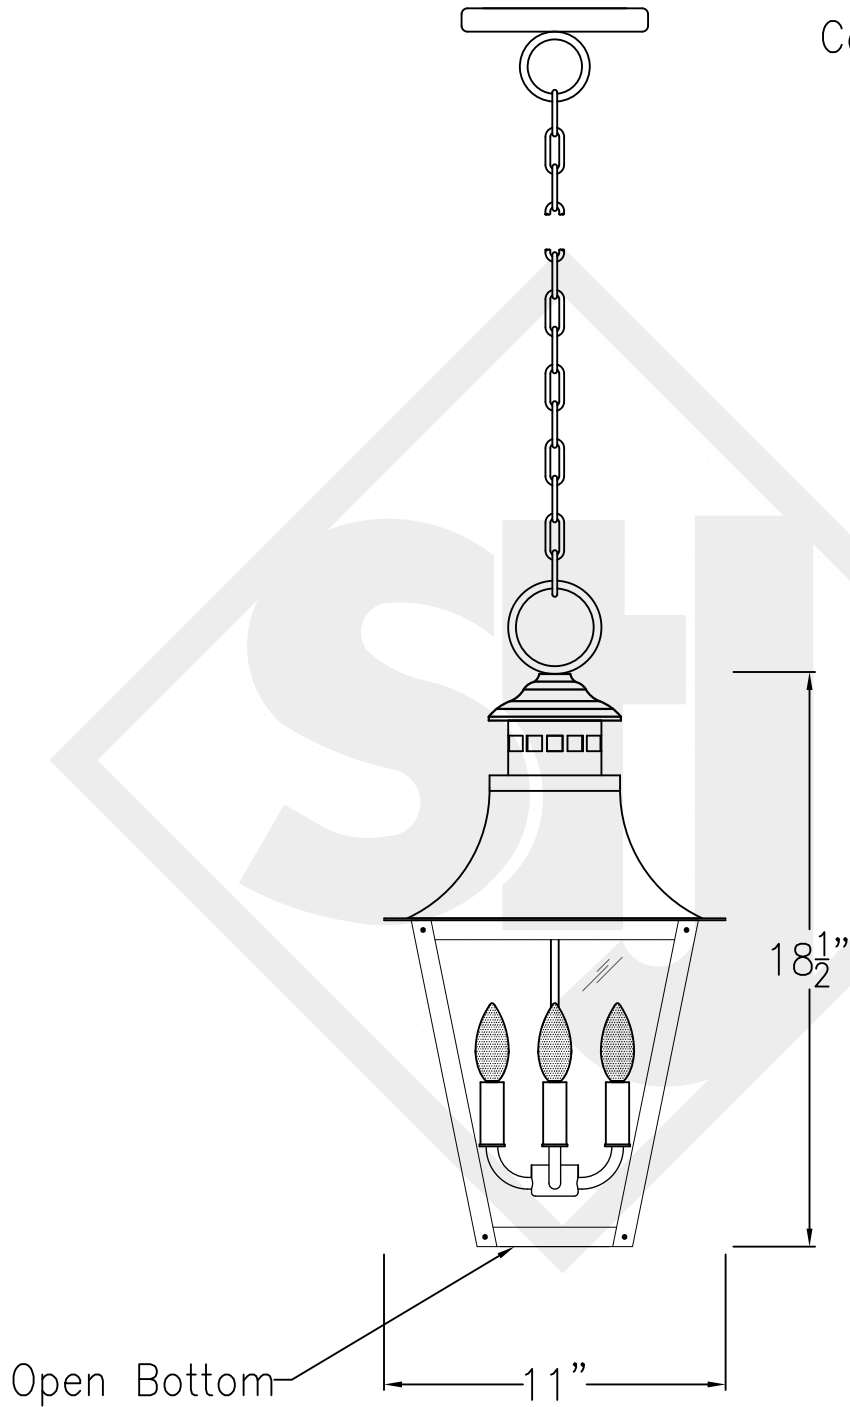

MONTROSE SMALL STEEL WALL BRACKET

Front View

Side View

Backplate

Lights are hand crafted
Dimensions may vary by 1/4"

Montrose Small Steel Wall Bracket	
 St. James LIGHTING	
SCALE: N.T.S.	DRAFT: B. Vial
FILE: MONS	APP'D: J. Ragan
JOB: X	DATE: 9/25/17

MONTROSE SMALL COPPER POST MOUNT

Front View

Side View

Fits over 3" post
1/4" Female Flare Fitting

Lights are hand crafted
Dimensions may vary by 1/4"

Montrose Small Copper Post Mount	
 St. James LIGHTING	
SCALE: N.T.S.	DRAFT: B. Vial
FILE: MONS	APP'D: J. Ragan
JOB: X	DATE: 9/25/17

MONTROSE SMALL CEILING FULL YOKE

Shortest Height 30 1/2"

Front View

Side View

Ceiling Mount

Lights are hand crafted
Dimensions may vary by 1/4"

Montrose Small Full Yoke	
St. James LIGHTING	
SCALE: N.T.S.	DRAFT: B. Vial
FILE: MONS	APP'D: J. Ragan
JOB: X	DATE: 9/25/17

MONTROSE SMALL CHAIN HUNG PENDANT

Comes standard w/
6' of chain

Front View

Lights are hand crafted
Dimensions may vary by 1/4"

Montrose Small Pendant	
 St. James LIGHTING	
SCALE: N.T.S.	DRAFT: B. Vial
FILE: MONS	APP'D: J. Ragan
JOB: X	DATE: 9/25/17