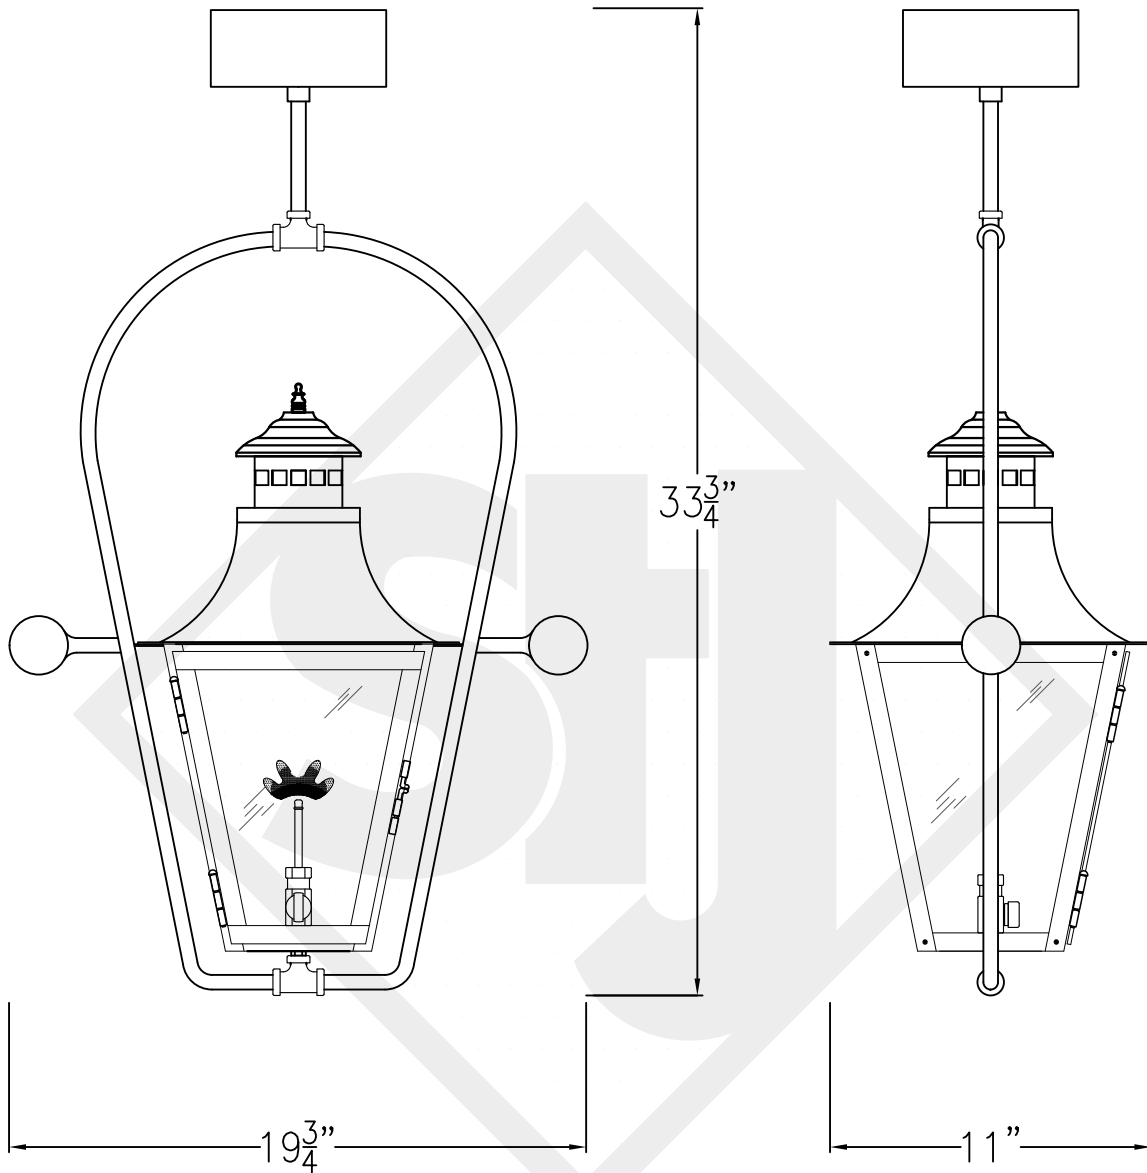

MONTROSE SMALL COPPER POST MOUNT

Front View

Side View

Fits over 3" post
1/4" Female Flare Fitting

Lights are hand crafted
Dimensions may vary by 1/4"

Montrose Small Copper Post Mount	
 St. James LIGHTING	
SCALE: N.T.S.	DRAFT: B. Vial
FILE: MONS	APP'D: J. Ragan
JOB: X	DATE: 9/25/17

MONTROSE SMALL CEILING HALF YOKE

Shortest Height 30 1/4"

Front View

Side View

Ceiling Mount

Lights are hand crafted
Dimensions may vary by 1/4"

Montrose Small Half Yoke	
St. James LIGHTING	
SCALE: N.T.S.	DRAFT: B. Vial
FILE: MONS	APP'D: J. Ragan
JOB: X	DATE: 9/25/17

MONTROSE SMALL CEILING FULL YOKE

Shortest Height 30 1/2"

Front View

Side View

Ceiling Mount

Lights are hand crafted
Dimensions may vary by 1/4"

Montrose Small Full Yoke	
St. James LIGHTING	
SCALE: N.T.S.	DRAFT: B. Vial
FILE: MONS	APP'D: J. Ragan
JOB: X	DATE: 9/25/17

MONTROSE SMALL CHAIN HUNG PENDANT

Comes standard w/
6' of chain

Front View

Lights are hand crafted
Dimensions may vary by 1/4"

Montrose Small Pendant	
 St. James LIGHTING	
SCALE: N.T.S.	DRAFT: B. Vial
FILE: MONS	APP'D: J. Ragan
JOB: X	DATE: 9/25/17