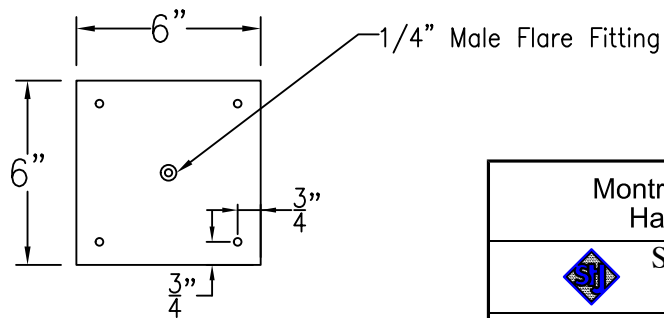

MONTROSE SMALL STEEL WALL BRACKET

Front View

Side View

Backplate

Lights are hand crafted
Dimensions may vary by 1/4"

Montrose Small Steel Wall Bracket	
 St. James LIGHTING	
SCALE: N.T.S.	DRAFT: B. Vial
FILE: MONS	APP'D: J. Ragan
JOB: X	DATE: 9/25/17

MONTROSE SMALL COPPER POST MOUNT

Front View

Side View

Fits over 3" post
1/4" Female Flare Fitting

Lights are hand crafted
Dimensions may vary by 1/4"

Montrose Small Copper Post Mount	
 St. James LIGHTING	
SCALE: N.T.S.	DRAFT: B. Vial
FILE: MONS	APP'D: J. Ragan
JOB: X	DATE: 9/25/17

MONTROSE SMALL CEILING HALF YOKE

Shortest Height 30 1/4"

Front View

Side View

Ceiling Mount

Lights are hand crafted
Dimensions may vary by 1/4"

Montrose Small Half Yoke	
St. James LIGHTING	
SCALE: N.T.S.	DRAFT: B. Vial
FILE: MONS	APP'D: J. Ragan
JOB: X	DATE: 9/25/17

MONTROSE SMALL CHAIN HUNG PENDANT

Comes standard w/
6' of chain

Front View

Lights are hand crafted
Dimensions may vary by 1/4"

Montrose Small Pendant	
 St. James LIGHTING	
SCALE: N.T.S.	DRAFT: B. Vial
FILE: MONS	APP'D: J. Ragan
JOB: X	DATE: 9/25/17