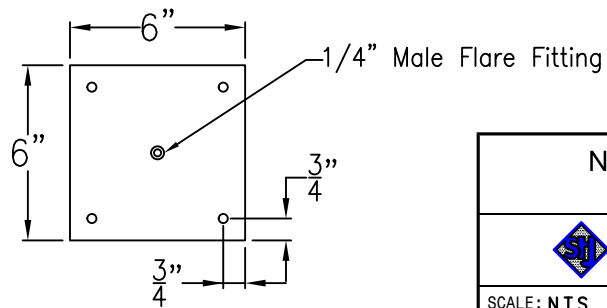

NATCHEZ GRANDE STEEL WALL BRACKET

Available w/ Solid or
Glass Top

Front View

Side View

Backplate

Lights are hand crafted
Dimensions may vary by 1/4"

Natchez Grande Steel Wall Mount	
St. James LIGHTING	
SCALE: N.T.S.	DRAFT: B. Vial
FILE: NAT	APP'D: J. Ragan
JOB: X	DATE: 9/27/17

NATCHEZ GRANDE COPPER POST MOUNT

Front View

Side View

Fits over 3" post
1/4" Female Flare
Fitting

Lights are hand crafted
Dimensions may vary by 1/4"

Natchez Large Copper Post	
 St. James LIGHTING	
SCALE: N.T.S.	DRAFT: B. Vial
FILE: NAT	APP'D: J. Ragan
JOB: X	DATE: 9/27/17

NATCHEZ GRANDE HALF YOKE

Available w/ Solid or
Glass Top
Shortest Height 42 1/2"

Front View

Side View

Ceiling Mount

Lights are hand crafted
Dimensions may vary by 1/4"

Natchez Large Half Yoke	
St. James LIGHTING	
SCALE: N.T.S.	DRAFT: B. Vial
FILE: NAT	APP'D: J. Ragan
JOB: X	DATE: 9/27/17

NATCHEZ GRANDE CEILING FULL YOKE

Available w/ Solid or
Glass Top
Shortest Height 43 1/2"

Front View

Side View

Ceiling Mount

Lights are hand crafted
Dimensions may vary by 1/4"

Natchez Large Full Yoke	
St. James LIGHTING	
SCALE: N.T.S.	DRAFT: B. Vial
FILE: NAT	APP'D: J. Ragan
JOB: X	DATE: 9/27/17