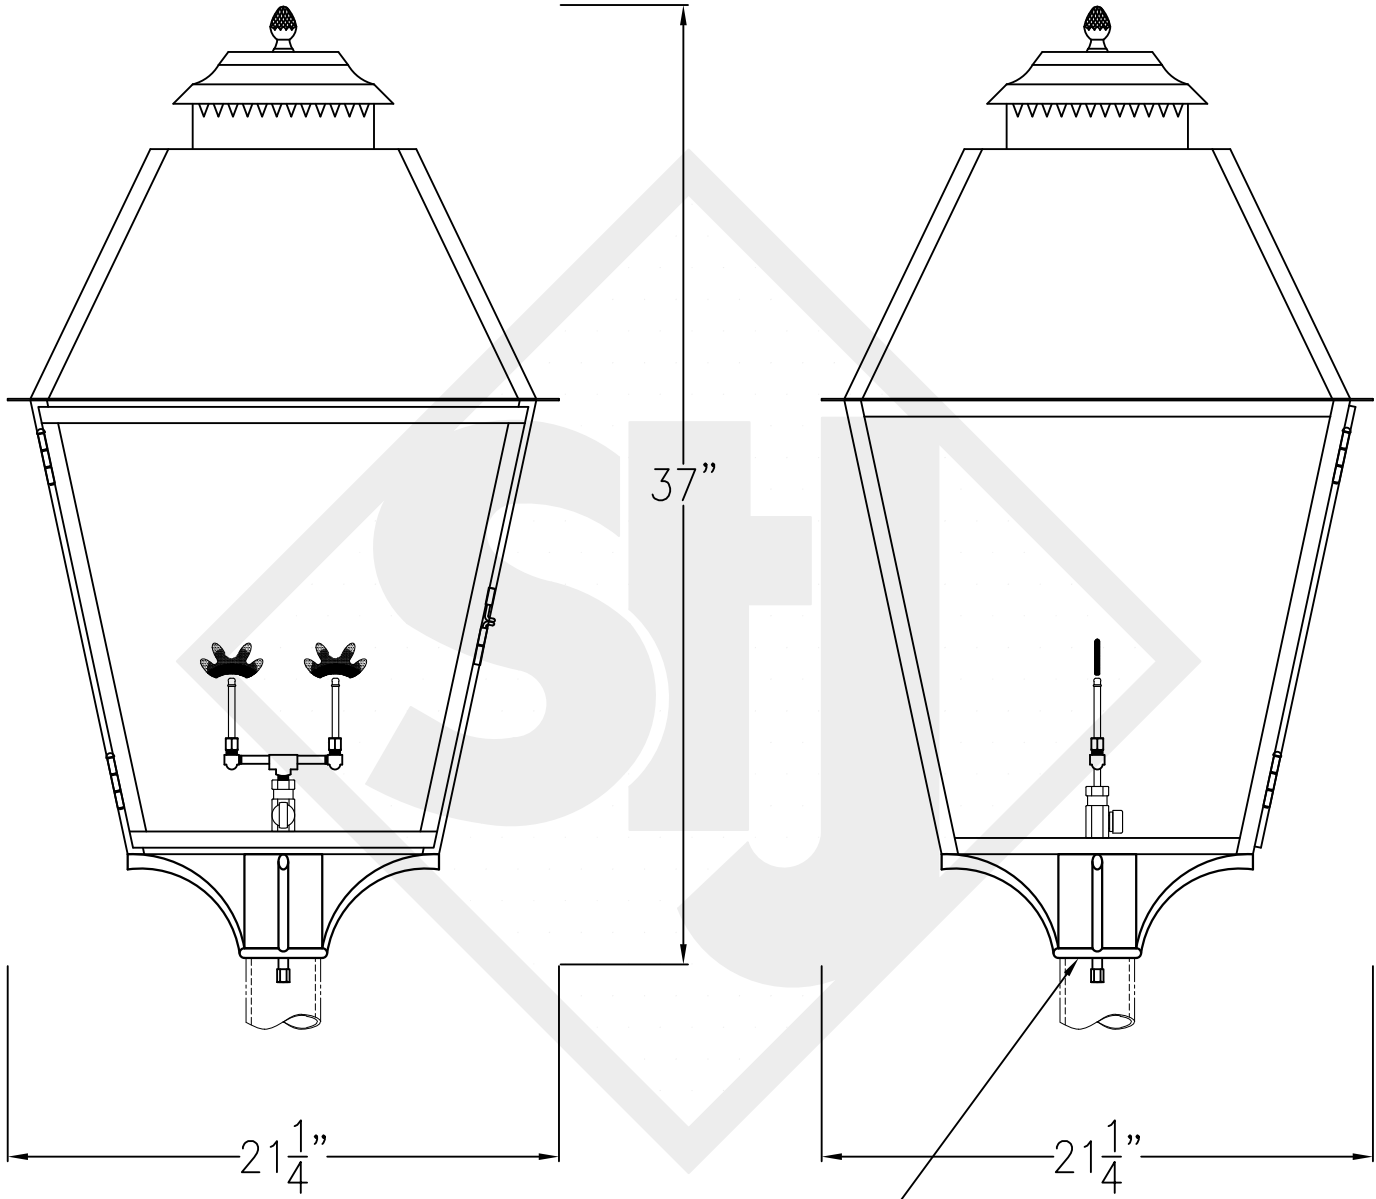

NATCHEZ GRANDE COPPER WALL BRACKET

Available w/ Solid or
Glass Top

Front View

Side View

Backplate

Lights are hand crafted
Dimensions may vary by $1/4"$

Natchez Grande Copper Wall Mount	
St. James LIGHTING	
SCALE: N.T.S.	DRAFT: B. Vial
FILE: NAT	APP'D: J. Ragan
JOB: X	DATE: 9/27/17

NATCHEZ GRANDE STEEL WALL BRACKET

Available w/ Solid or
Glass Top

Front View

Side View

Backplate

Lights are hand crafted
Dimensions may vary by 1/4"

Natchez Grande Steel Wall Mount	
St. James LIGHTING	
SCALE: N.T.S.	DRAFT: B. Vial
FILE: NAT	APP'D: J. Ragan
JOB: X	DATE: 9/27/17

NATCHEZ GRANDE COPPER POST MOUNT

Front View

Side View

Fits over 3" post
1/4" Female Flare
Fitting

Lights are hand crafted
Dimensions may vary by 1/4"

Natchez Large Copper Post	
 St. James LIGHTING	
SCALE: N.T.S.	DRAFT: B. Vial
FILE: NAT	APP'D: J. Ragan
JOB: X	DATE: 9/27/17

NATCHEZ GRANDE HALF YOKE

Available w/ Solid or
Glass Top
Shortest Height 42 1/2"

Front View

Side View

Ceiling Mount

Lights are hand crafted
Dimensions may vary by 1/4"

Natchez Large Half Yoke	
St. James LIGHTING	
SCALE: N.T.S.	DRAFT: B. Vial
FILE: NAT	APP'D: J. Ragan
JOB: X	DATE: 9/27/17