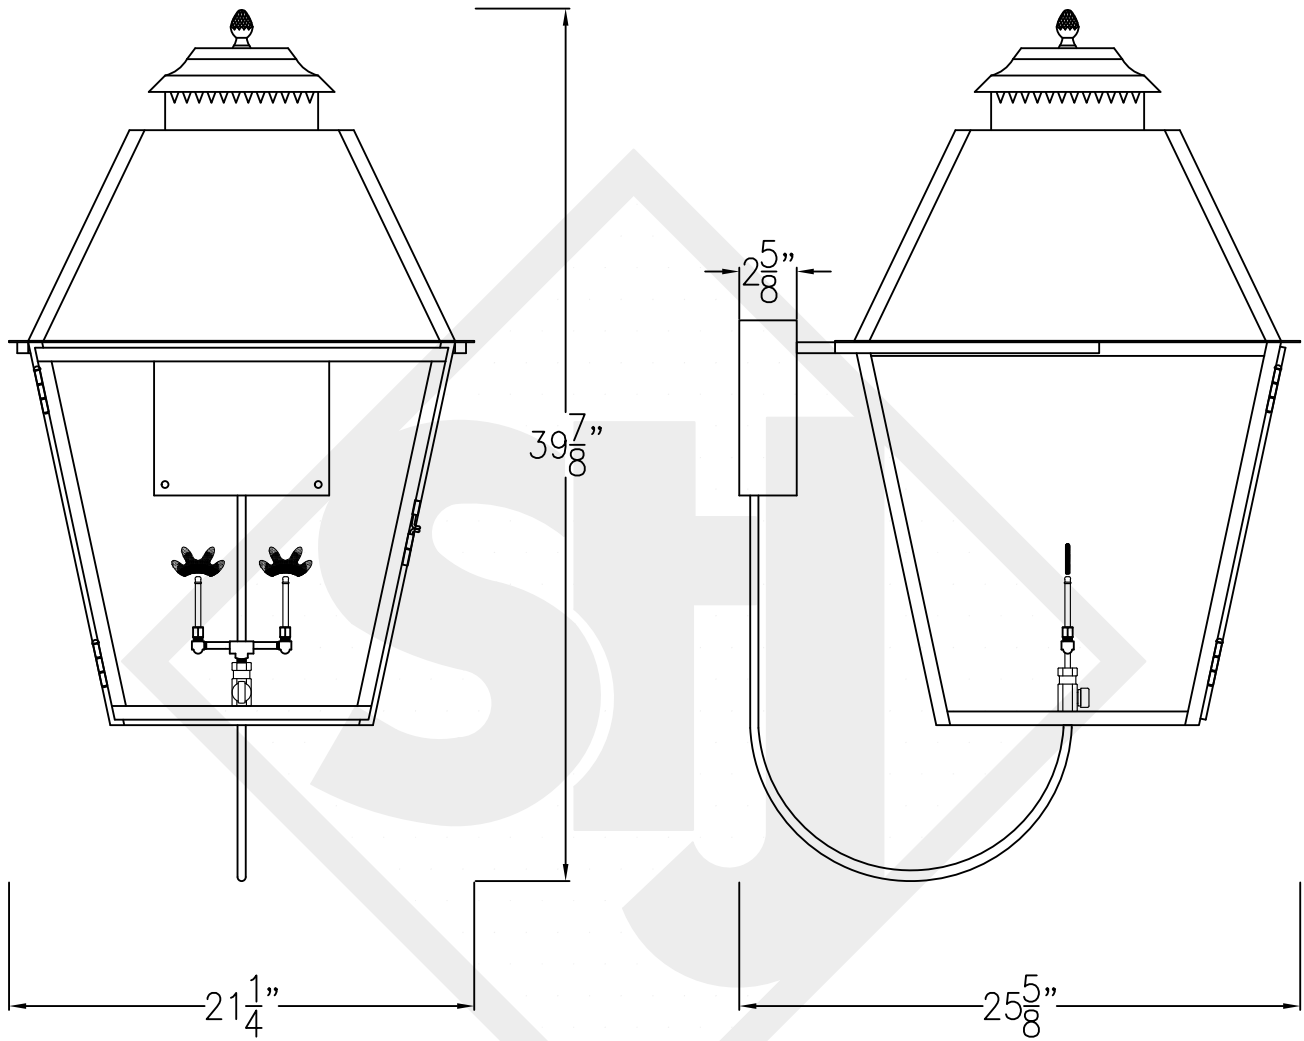

NATCHEZ GRANDE COPPER WALL BRACKET

Available w/ Solid or
Glass Top

Front View

Side View

Backplate

Lights are hand crafted
Dimensions may vary by $1/4"$

Natchez Grande Copper Wall Mount	
St. James LIGHTING	
SCALE: N.T.S.	DRAFT: B. Vial
FILE: NAT	APP'D: J. Ragan
JOB: X	DATE: 9/27/17

NATCHEZ GRANDE STEEL WALL BRACKET

Available w/ Solid or
Glass Top

Front View

Side View

Backplate

Lights are hand crafted
Dimensions may vary by 1/4"

Natchez Grande Steel Wall Mount	
St. James LIGHTING	
SCALE: N.T.S.	DRAFT: B. Vial
FILE: NAT	APP'D: J. Ragan
JOB: X	DATE: 9/27/17

NATCHEZ GRANDE COPPER POST MOUNT

Front View

Side View

Fits over 3" post
1/4" Female Flare
Fitting

Lights are hand crafted
Dimensions may vary by 1/4"

Natchez Large Copper Post	
 St. James LIGHTING	
SCALE: N.T.S.	DRAFT: B. Vial
FILE: NAT	APP'D: J. Ragan
JOB: X	DATE: 9/27/17

NATCHEZ GRANDE HALF YOKE

Available w/ Solid or
Glass Top
Shortest Height 42 1/2"

Front View

Side View

Ceiling Mount

Lights are hand crafted
Dimensions may vary by 1/4"

Natchez Large Half Yoke	
St. James LIGHTING	
SCALE: N.T.S.	DRAFT: B. Vial
FILE: NAT	APP'D: J. Ragan
JOB: X	DATE: 9/27/17