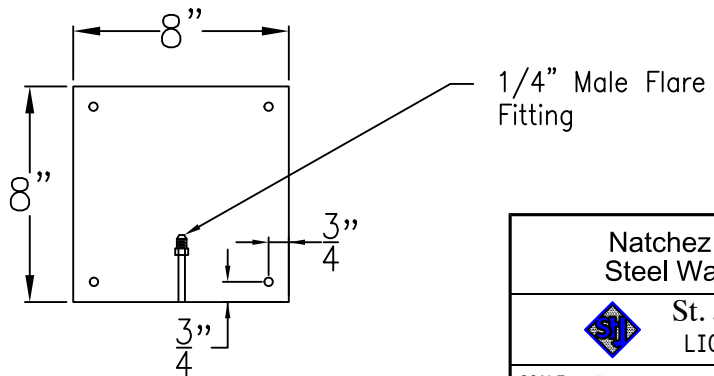

NATCHEZ GRANDE COPPER WALL BRACKET

Available w/ Solid or
Glass Top

Front View

Side View

Backplate

Lights are hand crafted
Dimensions may vary by $1/4"$

Natchez Grande Copper Wall Mount	
St. James LIGHTING	
SCALE: N.T.S.	DRAFT: B. Vial
FILE: NAT	APP'D: J. Ragan
JOB: X	DATE: 9/27/17

NATCHEZ GRANDE STEEL WALL BRACKET

Available w/ Solid or
Glass Top

Front View

Side View

Backplate

Lights are hand crafted
Dimensions may vary by 1/4"

Natchez Grande Steel Wall Mount	
St. James LIGHTING	
SCALE: N.T.S.	DRAFT: B. Vial
FILE: NAT	APP'D: J. Ragan
JOB: X	DATE: 9/27/17

NATCHEZ GRANDE COPPER POST MOUNT

Front View

Side View

Fits over 3" post
1/4" Female Flare
Fitting

Lights are hand crafted
Dimensions may vary by 1/4"

Natchez Large Copper Post	
 St. James LIGHTING	
SCALE: N.T.S.	DRAFT: B. Vial
FILE: NAT	APP'D: J. Ragan
JOB: X	DATE: 9/27/17

NATCHEZ GRANDE CHAIN HUNG PENDANT

Available w/ Solid or
Glass Top

Front View

Lights are hand crafted
Dimensions may vary by 1/4"

Natchez Large Pendant	
	St. James LIGHTING
SCALE: N.T.S.	DRAFT: B. Vial
FILE: NAT	APP'D: J. Ragan
JOB: X	DATE: 9/27/17