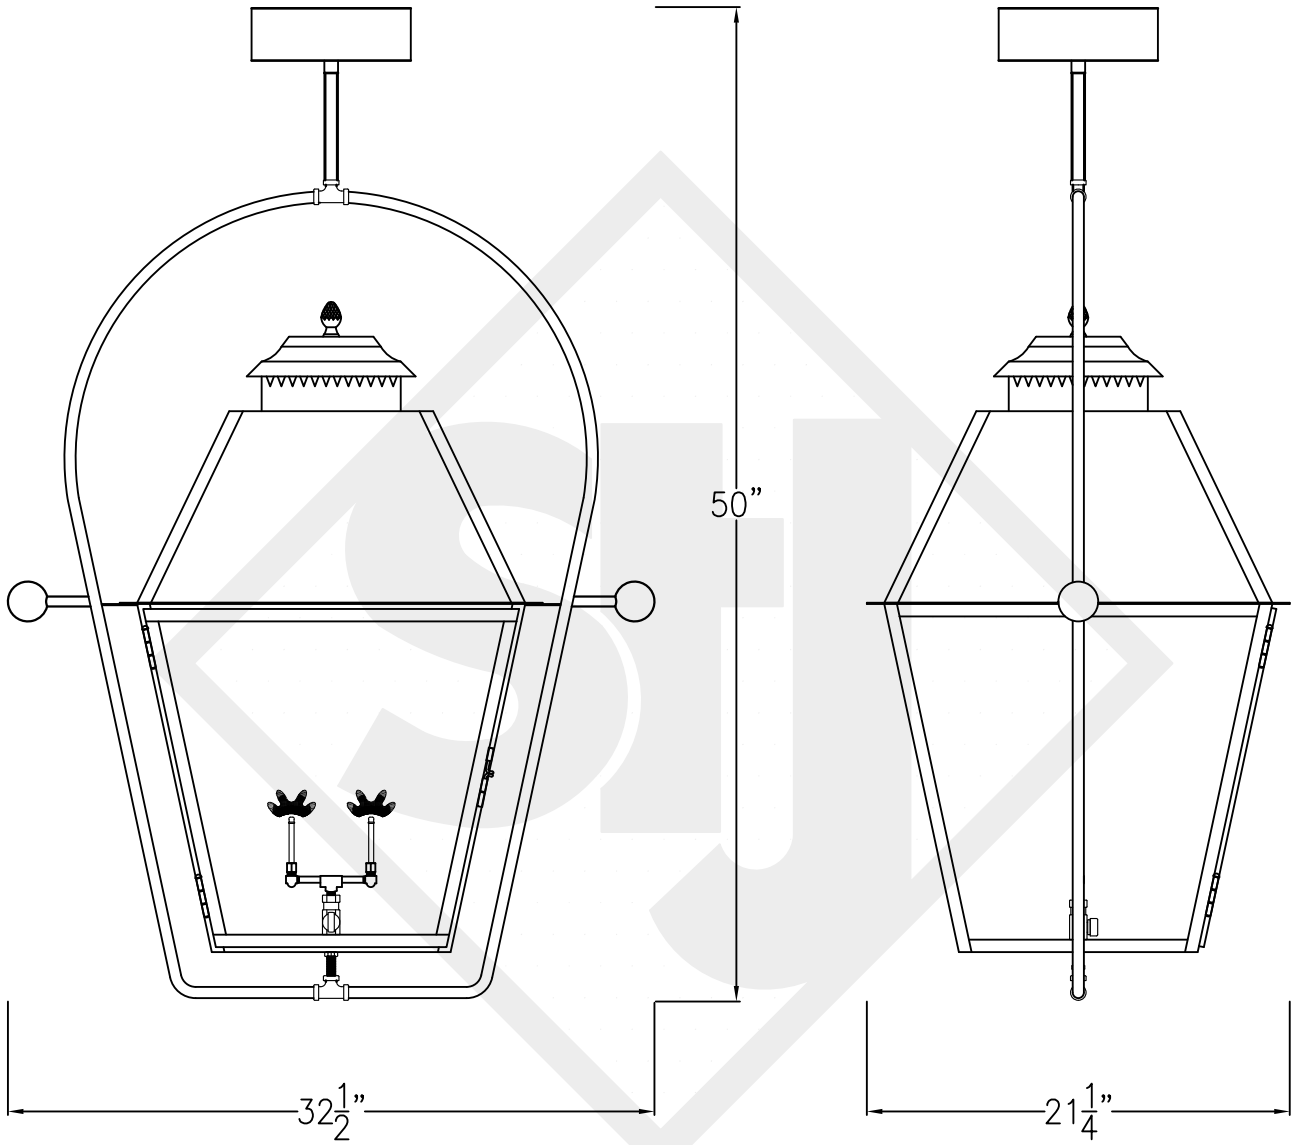

NATCHEZ GRANDE STEEL WALL BRACKET

Available w/ Solid or
Glass Top

Front View

Side View

Backplate

Lights are hand crafted
Dimensions may vary by 1/4"

Natchez Grande Steel Wall Mount	
St. James LIGHTING	
SCALE: N.T.S.	DRAFT: B. Vial
FILE: NAT	APP'D: J. Ragan
JOB: X	DATE: 9/27/17

NATCHEZ GRANDE COPPER POST MOUNT

Front View

Side View

Fits over 3" post
1/4" Female Flare
Fitting

Lights are hand crafted
Dimensions may vary by 1/4"

Natchez Large Copper Post	
 St. James LIGHTING	
SCALE: N.T.S.	DRAFT: B. Vial
FILE: NAT	APP'D: J. Ragan
JOB: X	DATE: 9/27/17

NATCHEZ GRANDE HALF YOKE

Available w/ Solid or
Glass Top
Shortest Height 42 1/2"

Front View

Side View

Ceiling Mount

Lights are hand crafted
Dimensions may vary by 1/4"

Natchez Large Half Yoke	
St. James LIGHTING	
SCALE: N.T.S.	DRAFT: B. Vial
FILE: NAT	APP'D: J. Ragan
JOB: X	DATE: 9/27/17

NATCHEZ GRANDE CEILING FULL YOKE

Available w/ Solid or
Glass Top
Shortest Height 43 1/2"

Front View

Side View

Ceiling Mount

Lights are hand crafted
Dimensions may vary by 1/4"

Natchez Large Full Yoke	
St. James LIGHTING	
SCALE: N.T.S.	DRAFT: B. Vial
FILE: NAT	APP'D: J. Ragan
JOB: X	DATE: 9/27/17