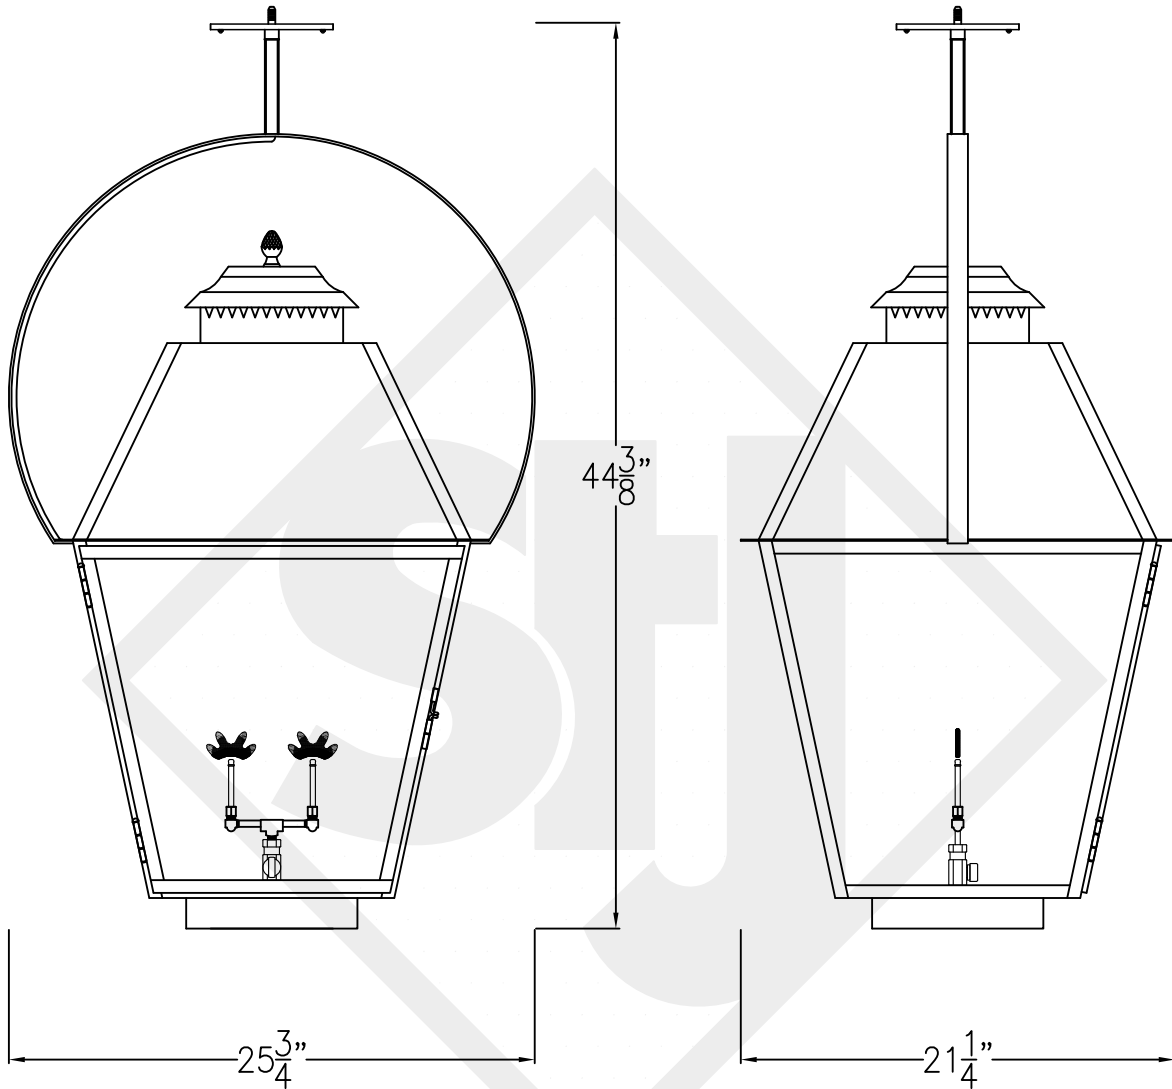

NATCHEZ GRANDE COPPER WALL BRACKET

Available w/ Solid or
Glass Top

Front View

Side View

Backplate

Lights are hand crafted
Dimensions may vary by $1/4"$

Natchez Grande Copper Wall Mount	
St. James LIGHTING	
SCALE: N.T.S.	DRAFT: B. Vial
FILE: NAT	APP'D: J. Ragan
JOB: X	DATE: 9/27/17

NATCHEZ GRANDE STEEL WALL BRACKET

Available w/ Solid or
Glass Top

Front View

Side View

Backplate

Lights are hand crafted
Dimensions may vary by 1/4"

Natchez Grande Steel Wall Mount	
St. James LIGHTING	
SCALE: N.T.S.	DRAFT: B. Vial
FILE: NAT	APP'D: J. Ragan
JOB: X	DATE: 9/27/17

NATCHEZ GRANDE COPPER POST MOUNT

Front View

Side View

Fits over 3" post
1/4" Female Flare
Fitting

Lights are hand crafted
Dimensions may vary by 1/4"

Natchez Large Copper Post	
 St. James LIGHTING	
SCALE: N.T.S.	DRAFT: B. Vial
FILE: NAT	APP'D: J. Ragan
JOB: X	DATE: 9/27/17

NATCHEZ GRANDE HALF YOKE

Available w/ Solid or
Glass Top
Shortest Height 42 1/2"

Front View

Side View

Ceiling Mount

Lights are hand crafted
Dimensions may vary by 1/4"

Natchez Large Half Yoke	
St. James LIGHTING	
SCALE: N.T.S.	DRAFT: B. Vial
FILE: NAT	APP'D: J. Ragan
JOB: X	DATE: 9/27/17