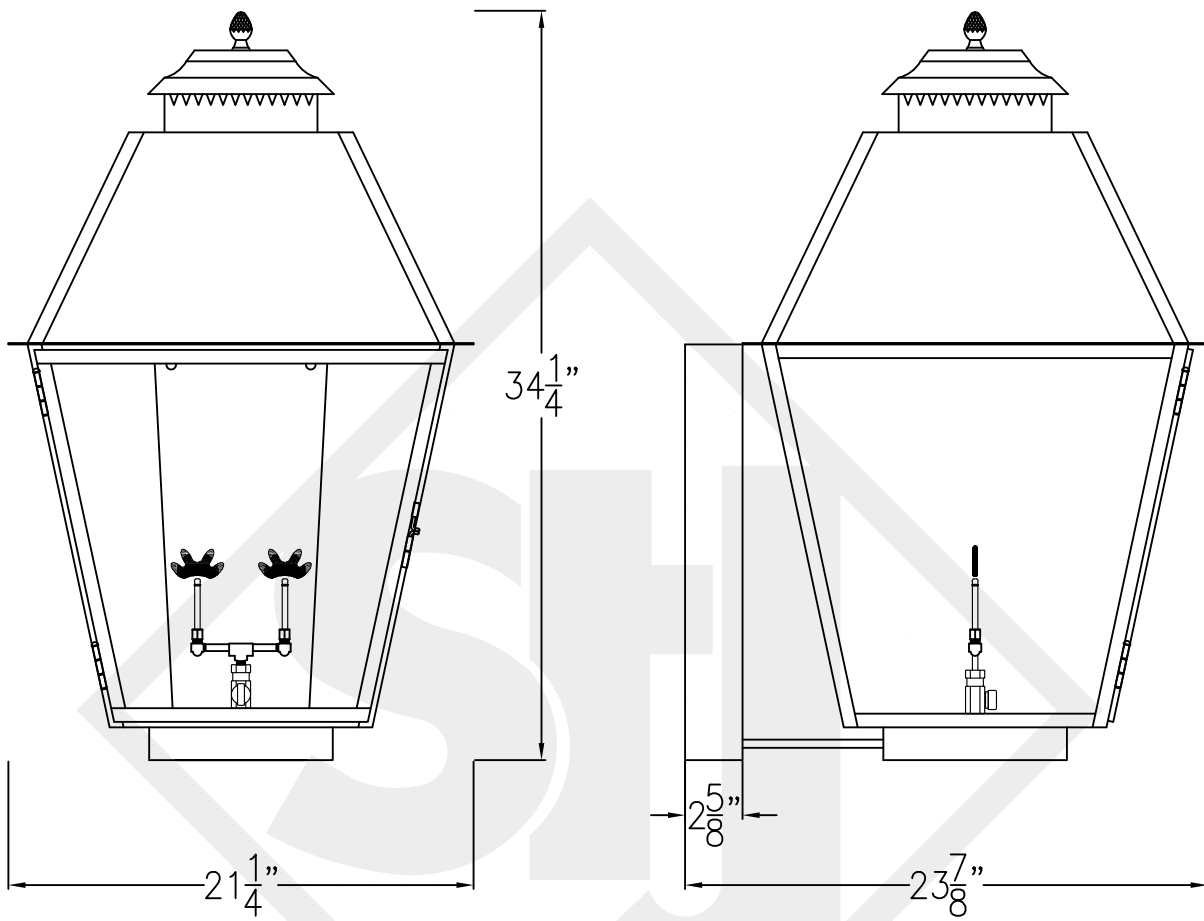

NATCHEZ GRANDE COPPER WALL BRACKET

Available w/ Solid or
Glass Top

Front View

Side View

Backplate

Lights are hand crafted
Dimensions may vary by $1/4"$

Natchez Grande Copper Wall Mount	
St. James LIGHTING	
SCALE: N.T.S.	DRAFT: B. Vial
FILE: NAT	APP'D: J. Ragan
JOB: X	DATE: 9/27/17

NATCHEZ GRANDE STEEL WALL BRACKET

Available w/ Solid or
Glass Top

Front View

Side View

Backplate

Lights are hand crafted
Dimensions may vary by 1/4"

Natchez Grande Steel Wall Mount	
St. James LIGHTING	
SCALE: N.T.S.	DRAFT: B. Vial
FILE: NAT	APP'D: J. Ragan
JOB: X	DATE: 9/27/17

NATCHEZ GRANDE COPPER POST MOUNT

Front View

Side View

Fits over 3" post
1/4" Female Flare
Fitting

Lights are hand crafted
Dimensions may vary by 1/4"

Natchez Large Copper Post	
 St. James LIGHTING	
SCALE: N.T.S.	DRAFT: B. Vial
FILE: NAT	APP'D: J. Ragan
JOB: X	DATE: 9/27/17

NATCHEZ GRANDE HALF YOKE

Available w/ Solid or
Glass Top
Shortest Height 42 1/2"

Front View

Side View

Ceiling Mount

Lights are hand crafted
Dimensions may vary by 1/4"

Natchez Large Half Yoke	
St. James LIGHTING	
SCALE: N.T.S.	DRAFT: B. Vial
FILE: NAT	APP'D: J. Ragan
JOB: X	DATE: 9/27/17