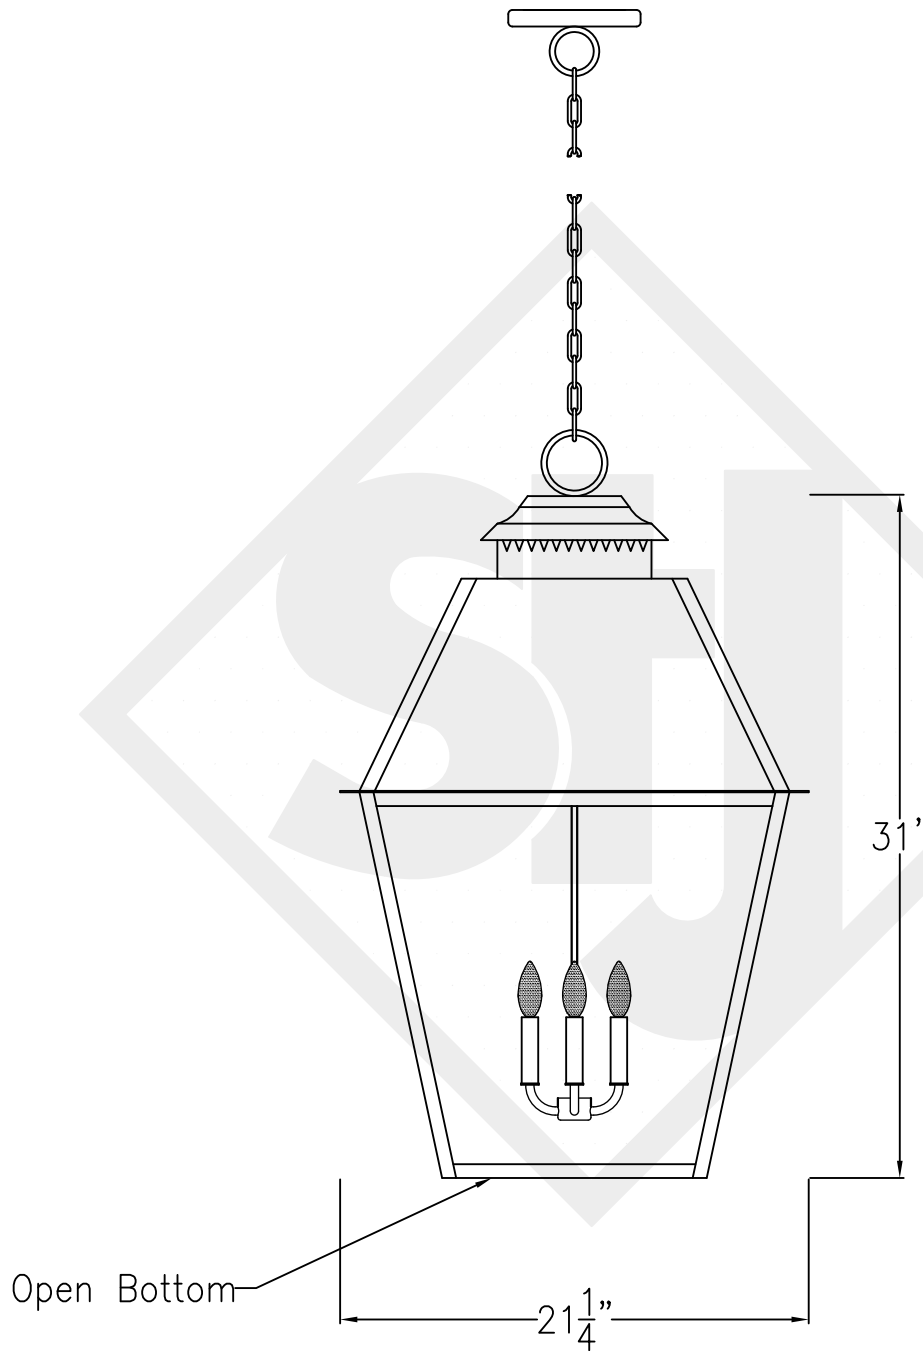

NATCHEZ GRANDE STEEL WALL BRACKET

Available w/ Solid or
Glass Top

Front View

Side View

Backplate

Lights are hand crafted
Dimensions may vary by 1/4"

Natchez Grande Steel Wall Mount	
St. James LIGHTING	
SCALE: N.T.S.	DRAFT: B. Vial
FILE: NAT	APP'D: J. Ragan
JOB: X	DATE: 9/27/17

NATCHEZ GRANDE COPPER POST MOUNT

Front View

Side View

Fits over 3" post
1/4" Female Flare
Fitting

Lights are hand crafted
Dimensions may vary by 1/4"

Natchez Large Copper Post	
 St. James LIGHTING	
SCALE: N.T.S.	DRAFT: B. Vial
FILE: NAT	APP'D: J. Ragan
JOB: X	DATE: 9/27/17

NATCHEZ GRANDE CEILING FULL YOKE

Available w/ Solid or
Glass Top
Shortest Height 43 1/2"

Front View

Side View

Ceiling Mount

Lights are hand crafted
Dimensions may vary by 1/4"

Natchez Large Full Yoke	
St. James LIGHTING	
SCALE: N.T.S.	DRAFT: B. Vial
FILE: NAT	APP'D: J. Ragan
JOB: X	DATE: 9/27/17

NATCHEZ GRANDE CHAIN HUNG PENDANT

Available w/ Solid or
Glass Top

Front View

Lights are hand crafted
Dimensions may vary by 1/4"

Natchez Large Pendant	
	St. James LIGHTING
SCALE: N.T.S.	DRAFT: B. Vial
FILE: NAT	APP'D: J. Ragan
JOB: X	DATE: 9/27/17