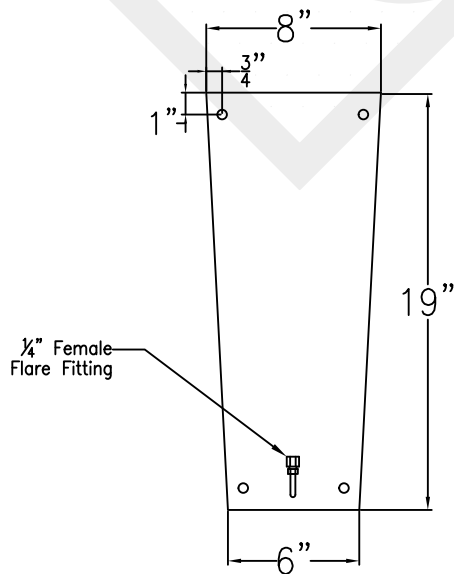

NATCHEZ GRANDE COPPER WALL BRACKET

Available w/ Solid or
Glass Top

Front View

Side View

Backplate

Lights are hand crafted
Dimensions may vary by $1/4"$

Natchez Grande Copper Wall Mount	
St. James LIGHTING	
SCALE: N.T.S.	DRAFT: B. Vial
FILE: NAT	APP'D: J. Ragan
JOB: X	DATE: 9/27/17

NATCHEZ GRANDE STEEL WALL BRACKET

Available w/ Solid or
Glass Top

Front View

Side View

Backplate

Lights are hand crafted
Dimensions may vary by 1/4"

Natchez Grande Steel Wall Mount	
St. James LIGHTING	
SCALE: N.T.S.	DRAFT: B. Vial
FILE: NAT	APP'D: J. Ragan
JOB: X	DATE: 9/27/17

NATCHEZ GRANDE COPPER POST MOUNT

Front View

Side View

Fits over 3" post
1/4" Female Flare
Fitting

Lights are hand crafted
Dimensions may vary by 1/4"

Natchez Large Copper Post	
 St. James LIGHTING	
SCALE: N.T.S.	DRAFT: B. Vial
FILE: NAT	APP'D: J. Ragan
JOB: X	DATE: 9/27/17

NATCHEZ GRANDE HALF YOKE

Available w/ Solid or
Glass Top
Shortest Height 42 1/2"

Front View

Side View

Ceiling Mount

Lights are hand crafted
Dimensions may vary by 1/4"

Natchez Large Half Yoke	
St. James LIGHTING	
SCALE: N.T.S.	DRAFT: B. Vial
FILE: NAT	APP'D: J. Ragan
JOB: X	DATE: 9/27/17