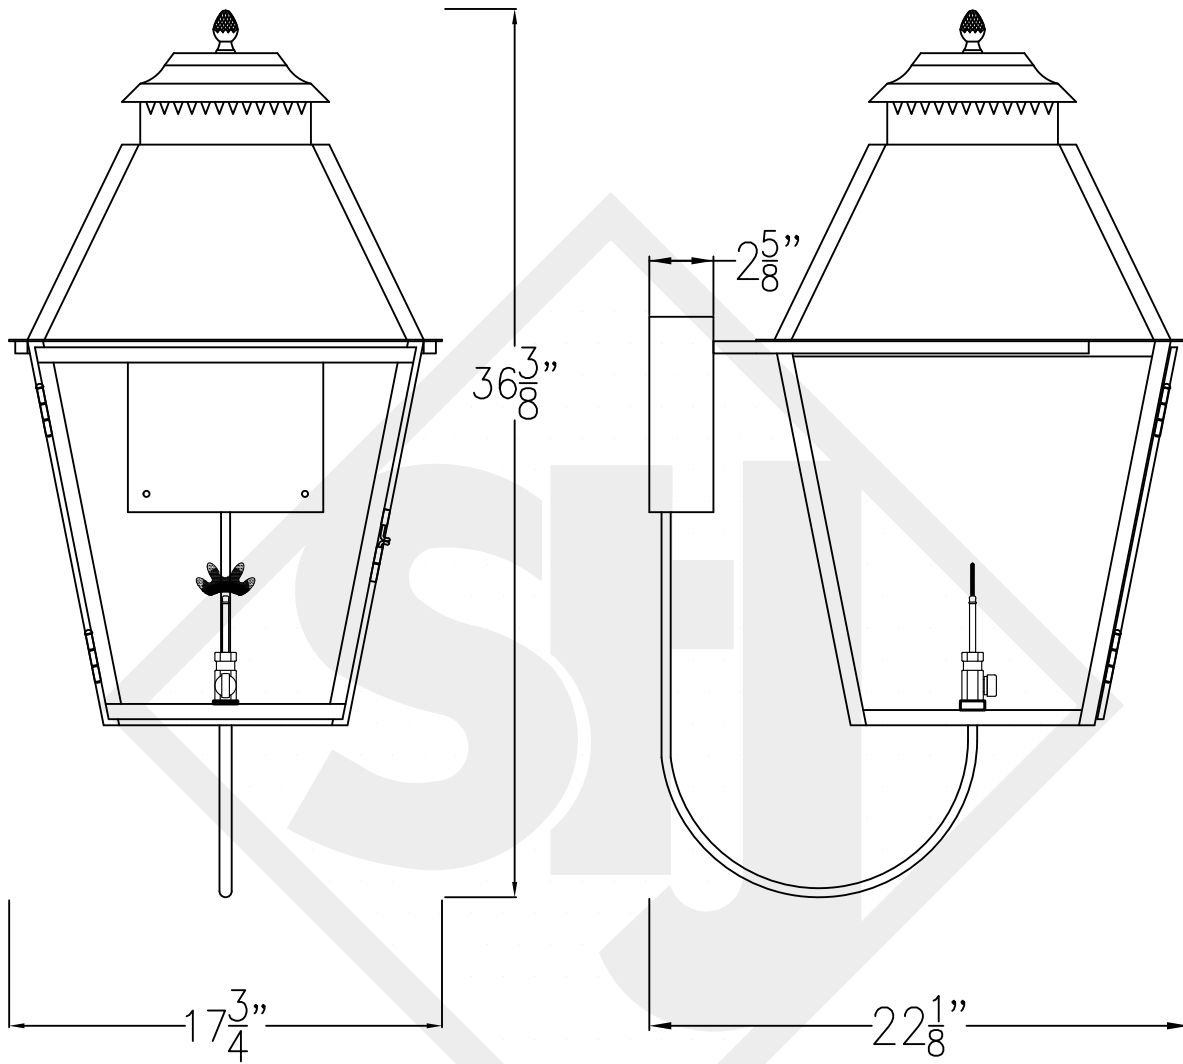

NATCHEZ LARGE COPPER WALL BRACKET

Available w/ Solid or
Glass Top

Lights are hand crafted
 Dimensions may vary by 1/4"

Aspen Large Copper Wall Bracket	
St. James LIGHTING	
SCALE: N.T.S.	DRAFT: B. Vial
FILE: ASPL	APP'D: J. Ragan
JOB: X	DATE: 9/26/17

NATCHEZ LARGE STEEL WALL BRACKET

Available w/ Solid or
Glass Top

Front View

Side View

Backplate

Lights are hand crafted
Dimensions may vary by $\frac{1}{4}$ "

Natchez Large Steel Wall Bracket	
St. James LIGHTING	
SCALE: N.T.S.	DRAFT: B. Vial
FILE: MONL	APP'D: J. Ragan
JOB: X	DATE: 9/27/17

NATCHEZ LARGE COPPER POST MOUNT

Front View

Side View

$\frac{1}{4}''$ Female Flare Fitting

Lights are hand crafted
Dimensions may vary by 1/4"

Aspen Large Ceiling Half Yoke	
St. James LIGHTING	
SCALE: N.T.S.	DRAFT: B. Vial
FILE: ASPL	APP'D: J. Ragan
JOB: X	DATE: 9/27/17

NATCHEZ LARGE HALF YOKE CEILING MOUNT

Shortest Height 38 $\frac{7}{8}$ "

Available w/ Solid or Glass Top

Front View

Side View

Ceiling Mount

Lights are hand crafted
Dimensions may vary by 1/4"

Natchez Large Half Yoke	
 St. James LIGHTING	
SCALE: N.T.S.	DRAFT: B. Vial
FILE: ASPL	APP'D: J. Ragan
JOB: X	DATE: 9/27/17