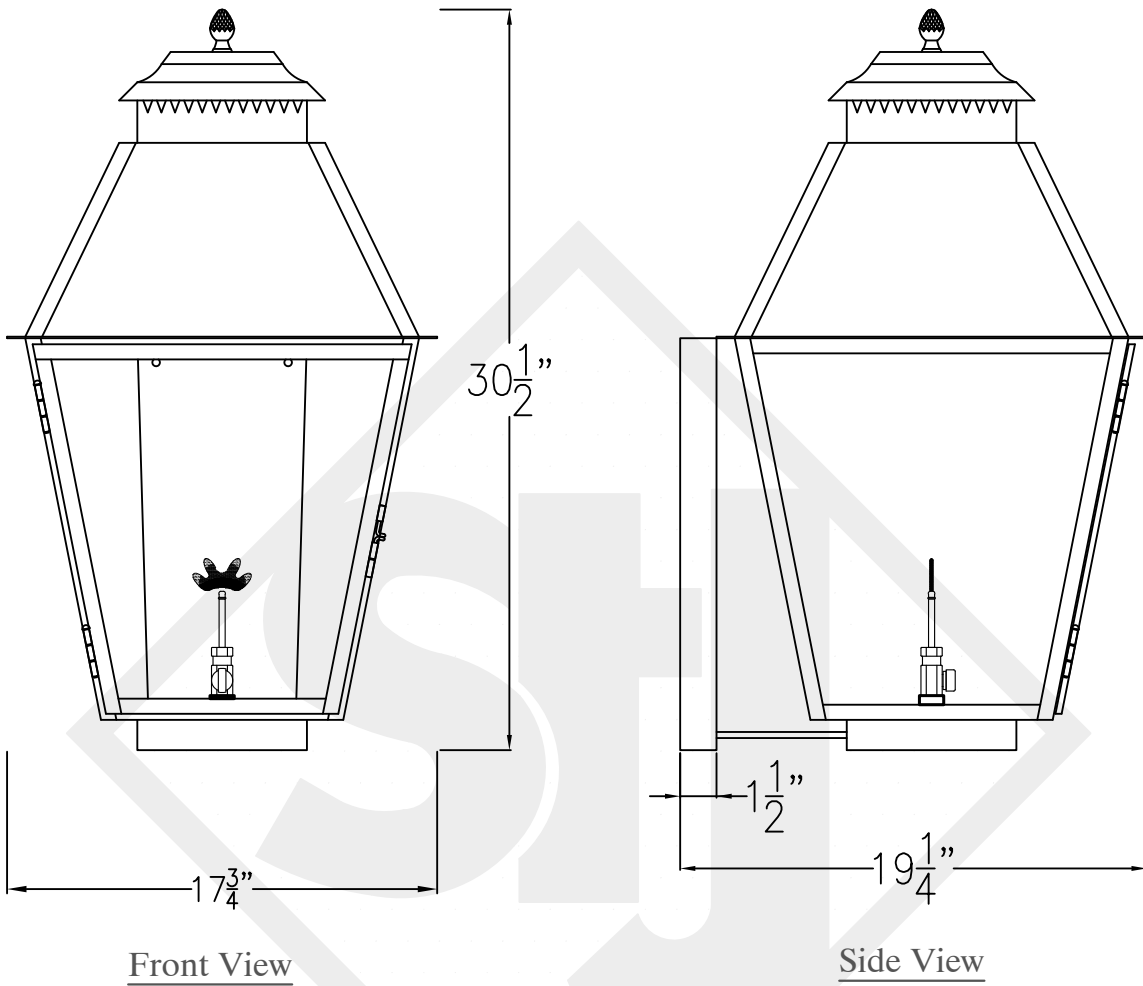

NATCHEZ LARGE COPPER WALL BRACKET

Available w/ Solid or
Glass Top

Lights are hand crafted
 Dimensions may vary by 1/4"

Aspen Large Copper Wall Bracket	
St. James LIGHTING	
SCALE: N.T.S.	DRAFT: B. Vial
FILE: ASPL	APP'D: J. Ragan
JOB: X	DATE: 9/26/17

NATCHEZ LARGE STEEL WALL BRACKET

Available w/ Solid or
Glass Top

Front View

Side View

Backplate

Lights are hand crafted
Dimensions may vary by $\frac{1}{4}$ "

Natchez Large Steel Wall Bracket	
St. James LIGHTING	
SCALE: N.T.S.	DRAFT: B. Vial
FILE: MONL	APP'D: J. Ragan
JOB: X	DATE: 9/27/17

NATCHEZ LARGE COPPER POST MOUNT

Front View

Side View

$\frac{1}{4}''$ Female Flare Fitting

Lights are hand crafted
Dimensions may vary by 1/4"

Aspen Large Ceiling Half Yoke	
St. James LIGHTING	
SCALE: N.T.S.	DRAFT: B. Vial
FILE: ASPL	APP'D: J. Ragan
JOB: X	DATE: 9/27/17

NATCHEZ LARGE HALF YOKE CEILING MOUNT

Shortest Height 38 $\frac{7}{8}$ "

Available w/ Solid or Glass Top

Front View

Side View

Ceiling Mount

Lights are hand crafted
Dimensions may vary by 1/4"

Natchez Large Half Yoke	
 St. James LIGHTING	
SCALE: N.T.S.	DRAFT: B. Vial
FILE: ASPL	APP'D: J. Ragan
JOB: X	DATE: 9/27/17