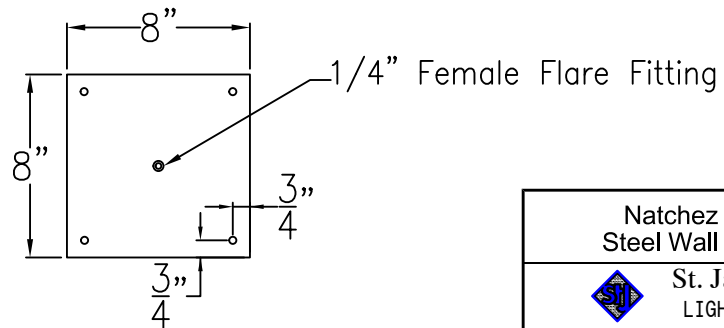

NATCHEZ LARGE COPPER POST MOUNT

Front View

Side View

$\frac{1}{4}''$ Female Flare Fitting

Lights are hand crafted
Dimensions may vary by 1/4"

Aspen Large Ceiling Half Yoke	
St. James LIGHTING	
SCALE: N.T.S.	DRAFT: B. Vial
FILE: ASPL	APP'D: J. Ragan
JOB: X	DATE: 9/27/17

NATCHEZ LARGE HALF YOKE CEILING MOUNT

Shortest Height 38 $\frac{7}{8}$ "

Available w/ Solid or Glass Top

Front View

Side View

Ceiling Mount

Lights are hand crafted
Dimensions may vary by 1/4"

Natchez Large Half Yoke	
 St. James LIGHTING	
SCALE: N.T.S.	DRAFT: B. Vial
FILE: ASPL	APP'D: J. Ragan
JOB: X	DATE: 9/27/17

NATCHEZ LARGE
CEILING YOKE BRACKET

Shortest Height 39 $\frac{3}{8}$ "
Available w/ Solid or
Glass Top

Front View

Side View

Ceiling Mount

Lights are hand crafted
Dimensions may vary by 1/4"

Natchez Large Steel Wall Bracket	
 St. James LIGHTING	
SCALE: N.T.S.	DRAFT: B. Vial
FILE: MONL	APP'D: J. Ragan
JOB: X	DATE: 9/27/17

NATCHEZ LARGE CHAIN HUNG PENDANT

Available w/ Solid or
Glass Top

Front View

Lights are hand crafted
Dimensions may vary by 1/4"

Natchez Large Chain Hung Pendant	
 St. James LIGHTING	
SCALE: N.T.S.	DRAFT: B. Vial
FILE: MONL	APP'D: J. Ragan
JOB: X	DATE: 9/27/17