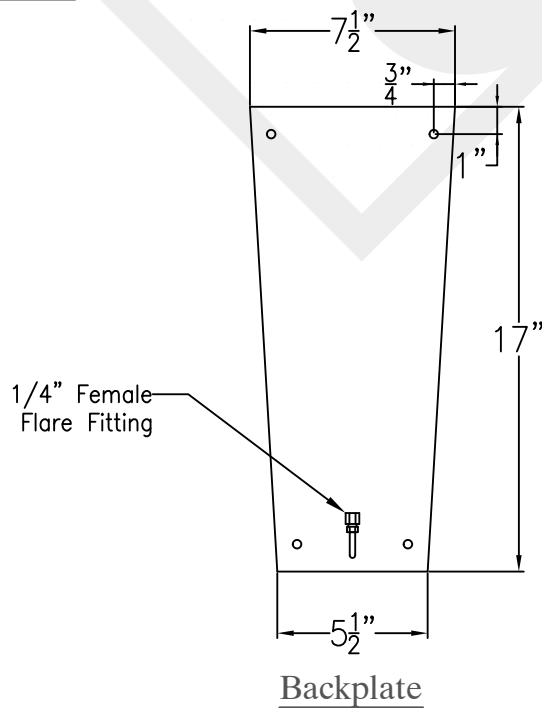

NATCHEZ LARGE COPPER WALL BRACKET

Available w/ Solid or
Glass Top

Lights are hand crafted
 Dimensions may vary by 1/4"

Aspen Large Copper Wall Bracket	
St. James LIGHTING	
SCALE: N.T.S.	DRAFT: B. Vial
FILE: ASPL	APP'D: J. Ragan
JOB: X	DATE: 9/26/17

NATCHEZ LARGE STEEL WALL BRACKET

Available w/ Solid or
Glass Top

Front View

Side View

Backplate

Lights are hand crafted
Dimensions may vary by $\frac{1}{4}$ "

Natchez Large Steel Wall Bracket	
St. James LIGHTING	
SCALE: N.T.S.	DRAFT: B. Vial
FILE: MONL	APP'D: J. Ragan
JOB: X	DATE: 9/27/17

NATCHEZ LARGE COPPER POST MOUNT

Front View

Side View

$\frac{1}{4}''$ Female Flare Fitting

Lights are hand crafted
Dimensions may vary by 1/4"

Aspen Large Ceiling Half Yoke	
St. James LIGHTING	
SCALE: N.T.S.	DRAFT: B. Vial
FILE: ASPL	APP'D: J. Ragan
JOB: X	DATE: 9/27/17

NATCHEZ LARGE HALF YOKE CEILING MOUNT

Shortest Height 38 $\frac{7}{8}$ "

Available w/ Solid or Glass Top

Front View

Side View

Ceiling Mount

Lights are hand crafted
Dimensions may vary by 1/4"

Natchez Large Half Yoke	
 St. James LIGHTING	
SCALE: N.T.S.	DRAFT: B. Vial
FILE: ASPL	APP'D: J. Ragan
JOB: X	DATE: 9/27/17