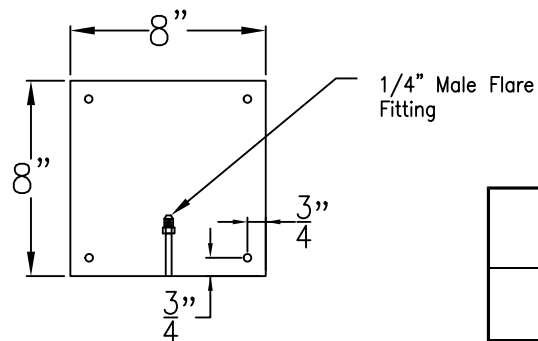

NATCHEZ LARGE COPPER WALL BRACKET

Available w/ Solid or
Glass Top

Lights are hand crafted
 Dimensions may vary by 1/4"

Aspen Large Copper Wall Bracket	
St. James LIGHTING	
SCALE: N.T.S.	DRAFT: B. Vial
FILE: ASPL	APP'D: J. Ragan
JOB: X	DATE: 9/26/17

NATCHEZ LARGE STEEL WALL BRACKET

Available w/ Solid or
Glass Top

Front View

Side View

Backplate

Lights are hand crafted
Dimensions may vary by $\frac{1}{4}$ "

Natchez Large Steel Wall Bracket	
St. James LIGHTING	
SCALE: N.T.S.	DRAFT: B. Vial
FILE: MONL	APP'D: J. Ragan
JOB: X	DATE: 9/27/17

NATCHEZ LARGE COPPER POST MOUNT

Front View

Side View

$\frac{1}{4}''$ Female Flare Fitting

Lights are hand crafted
Dimensions may vary by 1/4"

Aspen Large Ceiling Half Yoke	
St. James LIGHTING	
SCALE: N.T.S.	DRAFT: B. Vial
FILE: ASPL	APP'D: J. Ragan
JOB: X	DATE: 9/27/17

NATCHEZ LARGE HALF YOKE CEILING MOUNT

Shortest Height 38 $\frac{7}{8}$ "

Available w/ Solid or Glass Top

Front View

Side View

Ceiling Mount

Lights are hand crafted
Dimensions may vary by 1/4"

Natchez Large Half Yoke	
 St. James LIGHTING	
SCALE: N.T.S.	DRAFT: B. Vial
FILE: ASPL	APP'D: J. Ragan
JOB: X	DATE: 9/27/17