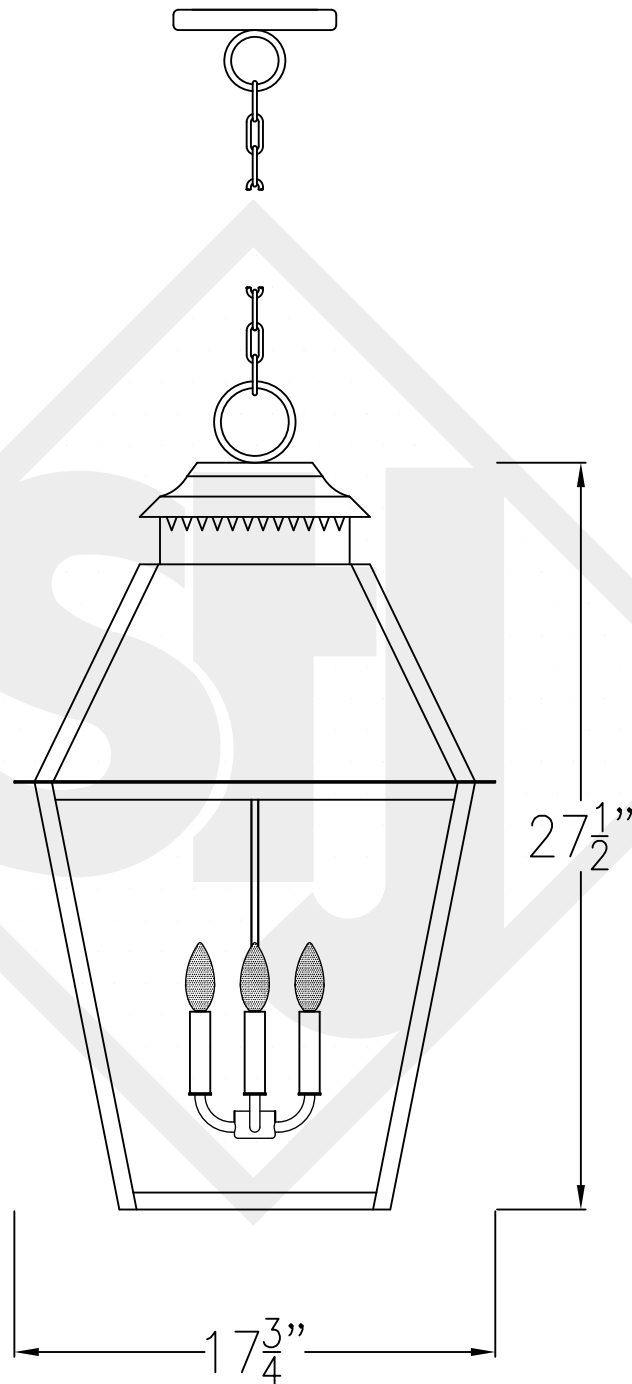

NATCHEZ LARGE COPPER POST MOUNT

Front View

Side View

$\frac{1}{4}''$ Female Flare Fitting

Lights are hand crafted
Dimensions may vary by 1/4"

Aspen Large Ceiling Half Yoke	
St. James LIGHTING	
SCALE: N.T.S.	DRAFT: B. Vial
FILE: ASPL	APP'D: J. Ragan
JOB: X	DATE: 9/27/17

NATCHEZ LARGE HALF YOKE CEILING MOUNT

Shortest Height 38 $\frac{7}{8}$ "

Available w/ Solid or Glass Top

Front View

Side View

Ceiling Mount

Lights are hand crafted
Dimensions may vary by 1/4"

Natchez Large Half Yoke	
 St. James LIGHTING	
SCALE: N.T.S.	DRAFT: B. Vial
FILE: ASPL	APP'D: J. Ragan
JOB: X	DATE: 9/27/17

NATCHEZ LARGE
CEILING YOKE BRACKET

Shortest Height 39 $\frac{3}{8}$ "
Available w/ Solid or
Glass Top

Front View

Side View

Ceiling Mount

Lights are hand crafted
Dimensions may vary by 1/4"

Natchez Large Steel Wall Bracket	
 St. James LIGHTING	
SCALE: N.T.S.	DRAFT: B. Vial
FILE: MONL	APP'D: J. Ragan
JOB: X	DATE: 9/27/17

NATCHEZ LARGE CHAIN HUNG PENDANT

Available w/ Solid or
Glass Top

Front View

Lights are hand crafted
Dimensions may vary by 1/4"

Natchez Large Chain Hung Pendant	
 St. James LIGHTING	
SCALE: N.T.S.	DRAFT: B. Vial
FILE: MONL	APP'D: J. Ragan
JOB: X	DATE: 9/27/17