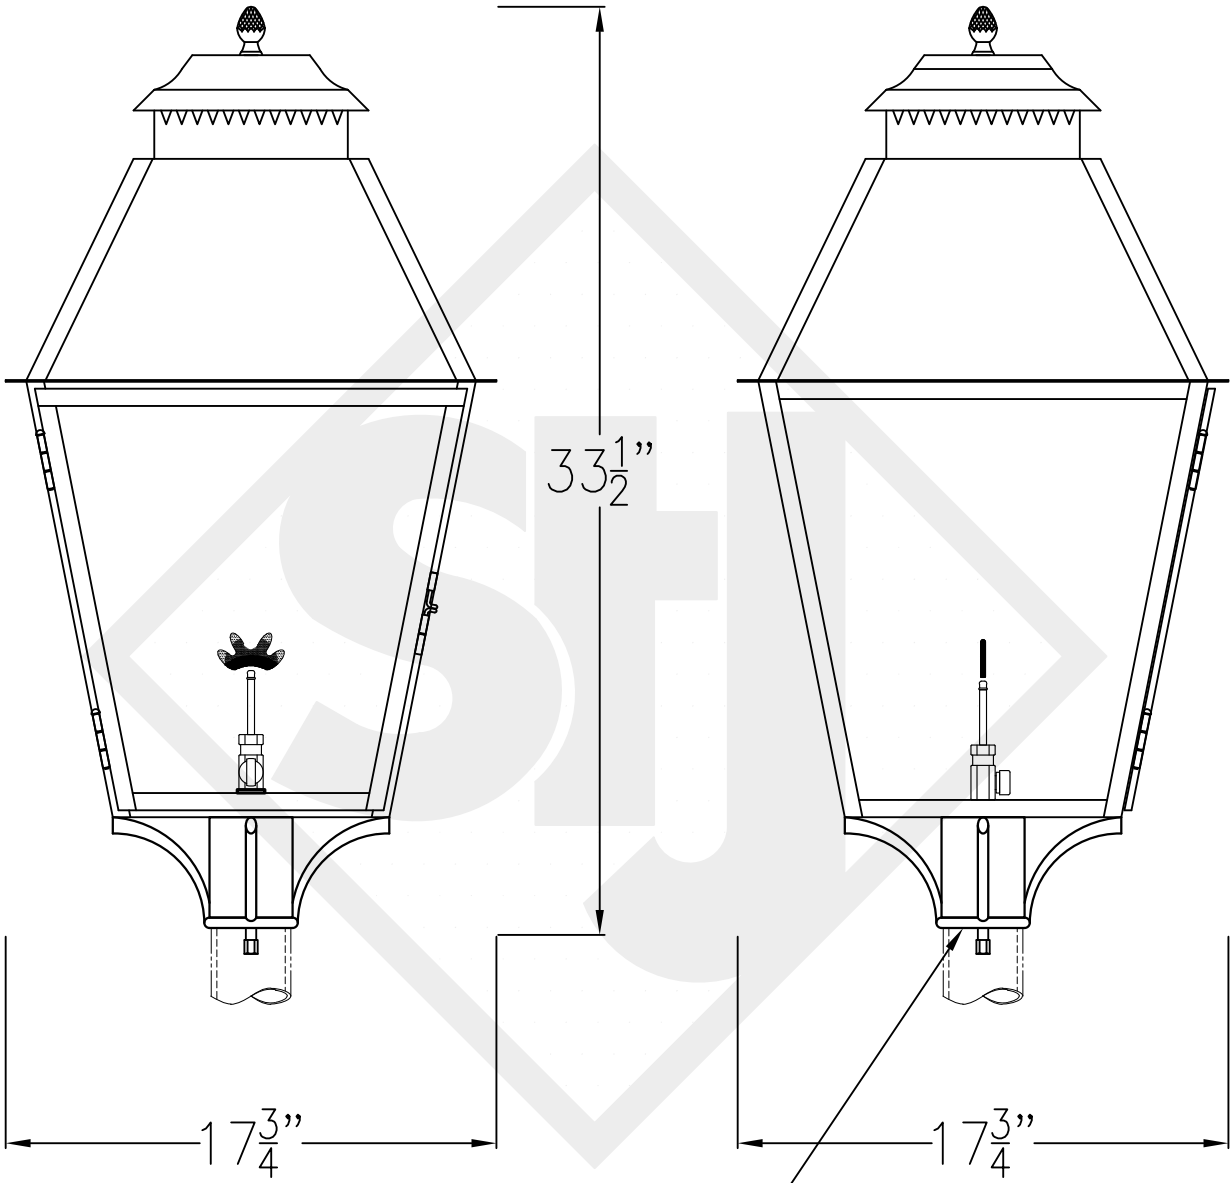

NATCHEZ LARGE COPPER WALL BRACKET

Available w/ Solid or
Glass Top

Lights are hand crafted
 Dimensions may vary by 1/4"

Aspen Large Copper Wall Bracket	
St. James LIGHTING	
SCALE: N.T.S.	DRAFT: B. Vial
FILE: ASPL	APP'D: J. Ragan
JOB: X	DATE: 9/26/17

NATCHEZ LARGE STEEL WALL BRACKET

Available w/ Solid or
Glass Top

Front View

Side View

Backplate

Lights are hand crafted
Dimensions may vary by $\frac{1}{4}$ "

Natchez Large Steel Wall Bracket	
St. James LIGHTING	
SCALE: N.T.S.	DRAFT: B. Vial
FILE: MONL	APP'D: J. Ragan
JOB: X	DATE: 9/27/17

NATCHEZ LARGE COPPER POST MOUNT

Front View

Side View

$\frac{1}{4}''$ Female Flare Fitting

Lights are hand crafted
Dimensions may vary by 1/4"

Aspen Large Ceiling Half Yoke	
St. James LIGHTING	
SCALE: N.T.S.	DRAFT: B. Vial
FILE: ASPL	APP'D: J. Ragan
JOB: X	DATE: 9/27/17

NATCHEZ LARGE HALF YOKE CEILING MOUNT

Shortest Height 38 $\frac{7}{8}$ "

Available w/ Solid or Glass Top

Front View

Side View

Ceiling Mount

Lights are hand crafted
Dimensions may vary by 1/4"

Natchez Large Half Yoke	
 St. James LIGHTING	
SCALE: N.T.S.	DRAFT: B. Vial
FILE: ASPL	APP'D: J. Ragan
JOB: X	DATE: 9/27/17