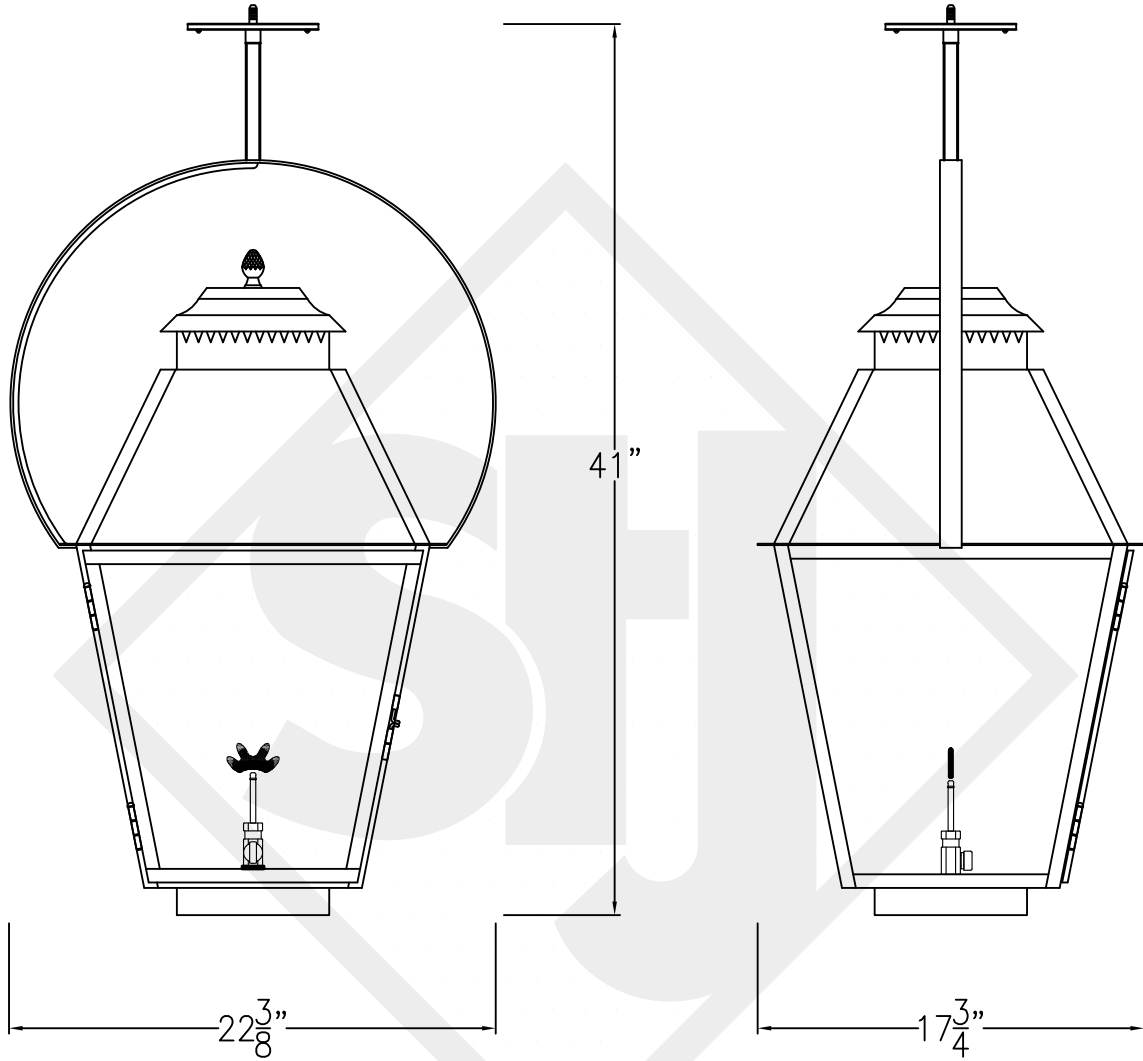

NATCHEZ LARGE STEEL WALL BRACKET

Available w/ Solid or
Glass Top

Front View

Side View

Backplate

Lights are hand crafted
Dimensions may vary by $\frac{1}{4}$ "

Natchez Large Steel Wall Bracket	
St. James LIGHTING	
SCALE: N.T.S.	DRAFT: B. Vial
FILE: MONL	APP'D: J. Ragan
JOB: X	DATE: 9/27/17

NATCHEZ LARGE COPPER POST MOUNT

Front View

Side View

$\frac{1}{4}''$ Female Flare Fitting

Lights are hand crafted
Dimensions may vary by 1/4"

Aspen Large Ceiling Half Yoke	
St. James LIGHTING	
SCALE: N.T.S.	DRAFT: B. Vial
FILE: ASPL	APP'D: J. Ragan
JOB: X	DATE: 9/27/17

NATCHEZ LARGE HALF YOKE CEILING MOUNT

Shortest Height 38 $\frac{7}{8}$ "

Available w/ Solid or Glass Top

Front View

Side View

Ceiling Mount

Lights are hand crafted
Dimensions may vary by 1/4"

Natchez Large Half Yoke	
 St. James LIGHTING	
SCALE: N.T.S.	DRAFT: B. Vial
FILE: ASPL	APP'D: J. Ragan
JOB: X	DATE: 9/27/17

NATCHEZ LARGE
CEILING YOKE BRACKET

Shortest Height 39 $\frac{3}{8}$ "
Available w/ Solid or
Glass Top

Front View

Side View

Ceiling Mount

Lights are hand crafted
Dimensions may vary by 1/4"

Natchez Large Steel Wall Bracket	
 St. James LIGHTING	
SCALE: N.T.S.	DRAFT: B. Vial
FILE: MONL	APP'D: J. Ragan
JOB: X	DATE: 9/27/17