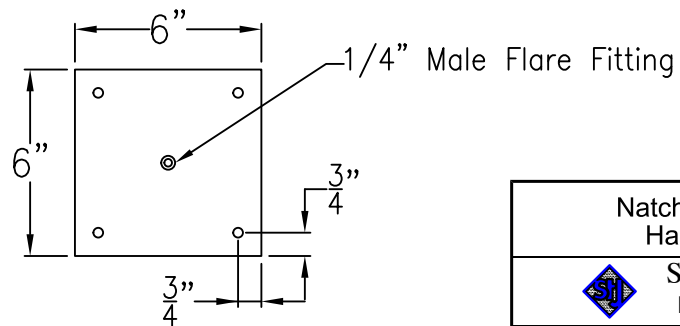

NATCHEZ LARGE COPPER POST MOUNT

Front View

Side View

$\frac{1}{4}''$ Female Flare Fitting

Lights are hand crafted
Dimensions may vary by 1/4"

Aspen Large Ceiling Half Yoke	
St. James LIGHTING	
SCALE: N.T.S.	DRAFT: B. Vial
FILE: ASPL	APP'D: J. Ragan
JOB: X	DATE: 9/27/17

NATCHEZ LARGE HALF YOKE CEILING MOUNT

Shortest Height 38 $\frac{7}{8}$ "

Available w/ Solid or Glass Top

Front View

Side View

Ceiling Mount

Lights are hand crafted
Dimensions may vary by 1/4"

Natchez Large Half Yoke	
 St. James LIGHTING	
SCALE: N.T.S.	DRAFT: B. Vial
FILE: ASPL	APP'D: J. Ragan
JOB: X	DATE: 9/27/17

NATCHEZ LARGE
CEILING YOKE BRACKET

Shortest Height 39 $\frac{3}{8}$ "
Available w/ Solid or
Glass Top

Front View

Side View

Ceiling Mount

Lights are hand crafted
Dimensions may vary by 1/4"

Natchez Large Steel Wall Bracket	
 St. James LIGHTING	
SCALE: N.T.S.	DRAFT: B. Vial
FILE: MONL	APP'D: J. Ragan
JOB: X	DATE: 9/27/17

NATCHEZ LARGE CHAIN HUNG PENDANT

Available w/ Solid or
Glass Top

Front View

Lights are hand crafted
Dimensions may vary by 1/4"

Natchez Large Chain Hung Pendant	
 St. James LIGHTING	
SCALE: N.T.S.	DRAFT: B. Vial
FILE: MONL	APP'D: J. Ragan
JOB: X	DATE: 9/27/17