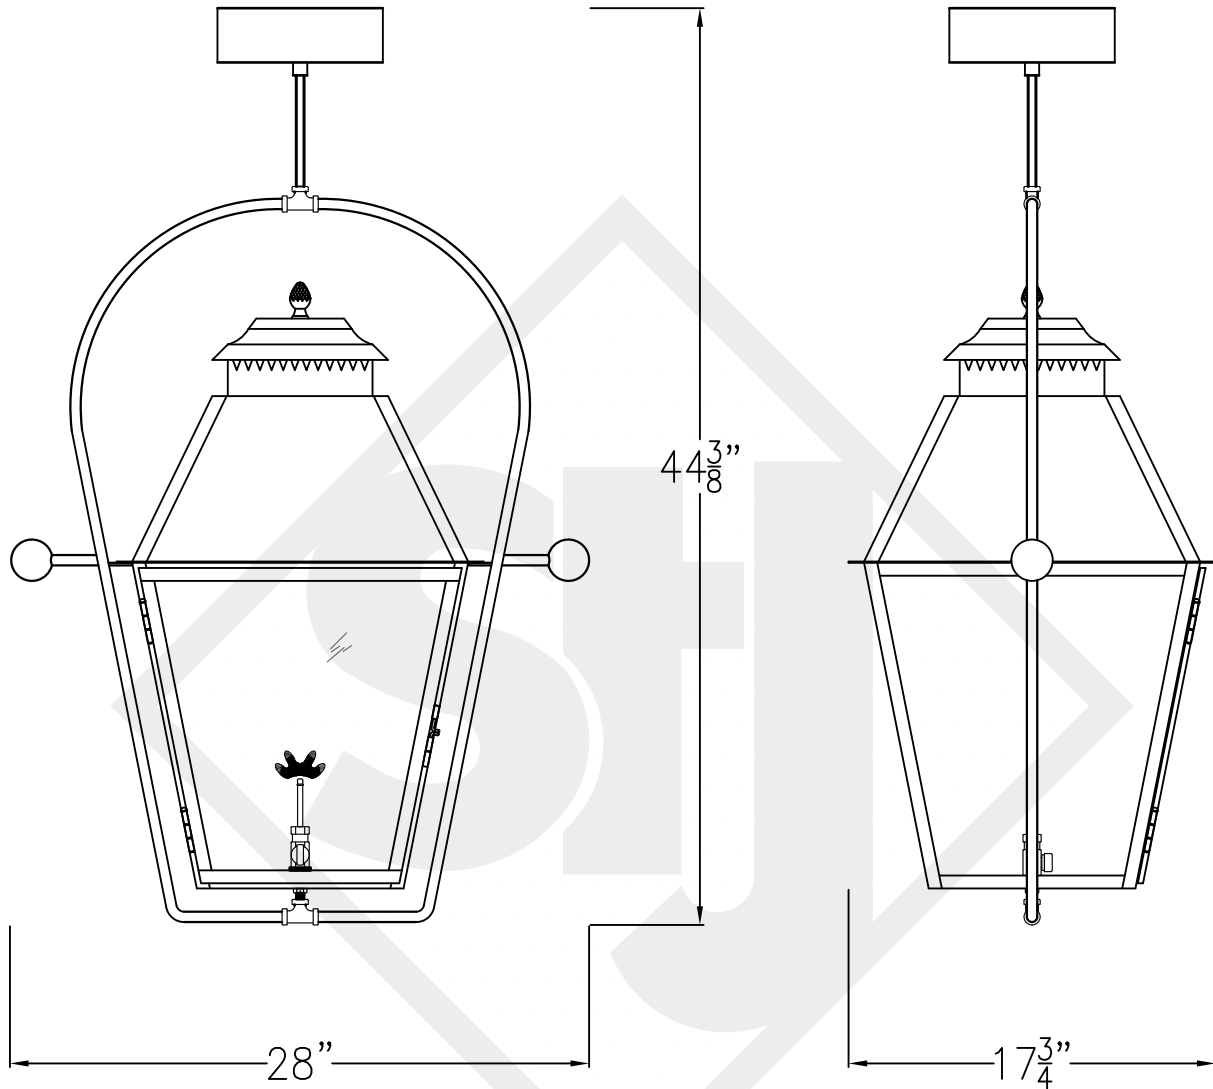

NATCHEZ LARGE COPPER POST MOUNT

Front View

Side View

$\frac{1}{4}''$ Female Flare Fitting

Lights are hand crafted
Dimensions may vary by 1/4"

Aspen Large Ceiling Half Yoke	
St. James LIGHTING	
SCALE: N.T.S.	DRAFT: B. Vial
FILE: ASPL	APP'D: J. Ragan
JOB: X	DATE: 9/27/17

NATCHEZ LARGE HALF YOKE CEILING MOUNT

Shortest Height 38 $\frac{7}{8}$ "

Available w/ Solid or Glass Top

Front View

Side View

Ceiling Mount

Lights are hand crafted
Dimensions may vary by 1/4"

Natchez Large Half Yoke	
 St. James LIGHTING	
SCALE: N.T.S.	DRAFT: B. Vial
FILE: ASPL	APP'D: J. Ragan
JOB: X	DATE: 9/27/17

NATCHEZ LARGE
CEILING YOKE BRACKET

Shortest Height 39 $\frac{3}{8}$ "
Available w/ Solid or
Glass Top

Front View

Side View

Ceiling Mount

Lights are hand crafted
Dimensions may vary by 1/4"

Natchez Large Steel Wall Bracket	
 St. James LIGHTING	
SCALE: N.T.S.	DRAFT: B. Vial
FILE: MONL	APP'D: J. Ragan
JOB: X	DATE: 9/27/17

NATCHEZ LARGE CHAIN HUNG PENDANT

Available w/ Solid or
Glass Top

Front View

Lights are hand crafted
Dimensions may vary by 1/4"

Natchez Large Chain Hung Pendant	
 St. James LIGHTING	
SCALE: N.T.S.	DRAFT: B. Vial
FILE: MONL	APP'D: J. Ragan
JOB: X	DATE: 9/27/17