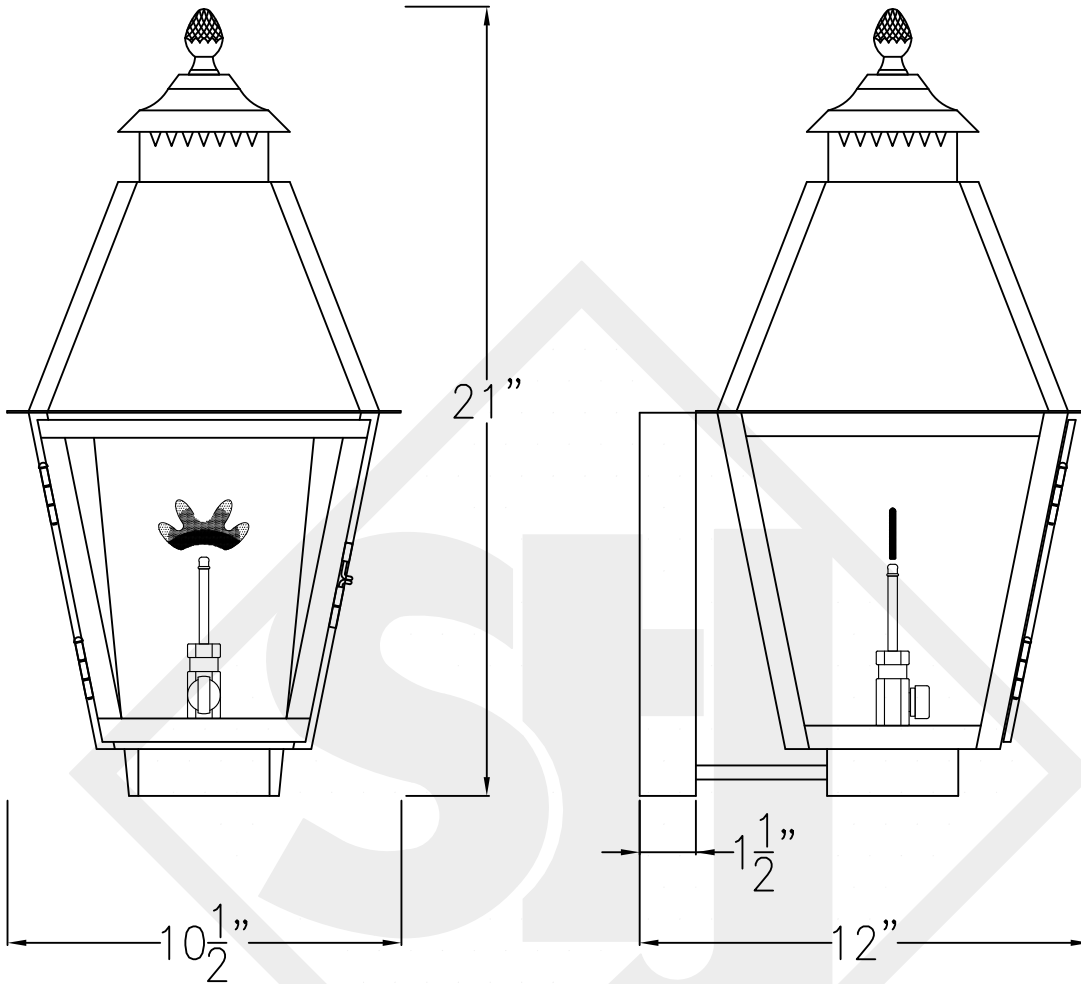

NATCHEZ SMALL COPPER WALL BRACKET

Available w/ Solid or
Glass Top

Front View

Side View

Backplate

Lights are hand crafted
Dimensions may vary by 1/4"

Natchez Small Copper Wall Bracket	
St. James LIGHTING	
SCALE: N.T.S.	DRAFT: B. Vial
FILE: ASPS	APP'D: J. Ragan
JOB: X	DATE: 9/26/17

NATCHEZ SMALL STEEL WALL BRACKET

Available w/ Solid or
Glass Top

Front View

Side View

Backplate

Lights are hand crafted
Dimensions may vary by 1/4"

Natchez Small Steel Wall Bracket	
St. James LIGHTING	
SCALE: N.T.S.	DRAFT: B. Vial
FILE: MONS	APP'D: J. Ragan
JOB: X	DATE: 9/26/17

NATCHEZ SMALL COPPER POST MOUNT

Available w/ Solid or
Glass Top

Front View

Side View

Fits over 3" post
1/4" Female Flare
Fitting

Natchez Small Copper Wall Bracket	
	St. James LIGHTING
SCALE: N.T.S.	DRAFT: B. Vial
FILE: ASPS	APP'D: J. Ragan
JOB: X	DATE: 9/26/17

NATCHEZ SMALL CHAIN HUNG PENDANT

Comes standard w/
6' of chain
Available w/ Solid or
Glass Top

Front View

Lights are hand crafted
Dimensions may vary by 1/4"

Natchez Small Chain Hung Pendant	
 St. James LIGHTING	
SCALE: N.T.S.	DRAFT: B. Vial
FILE: MONL	APP'D: J. Ragan
JOB: X	DATE: 9/26/17