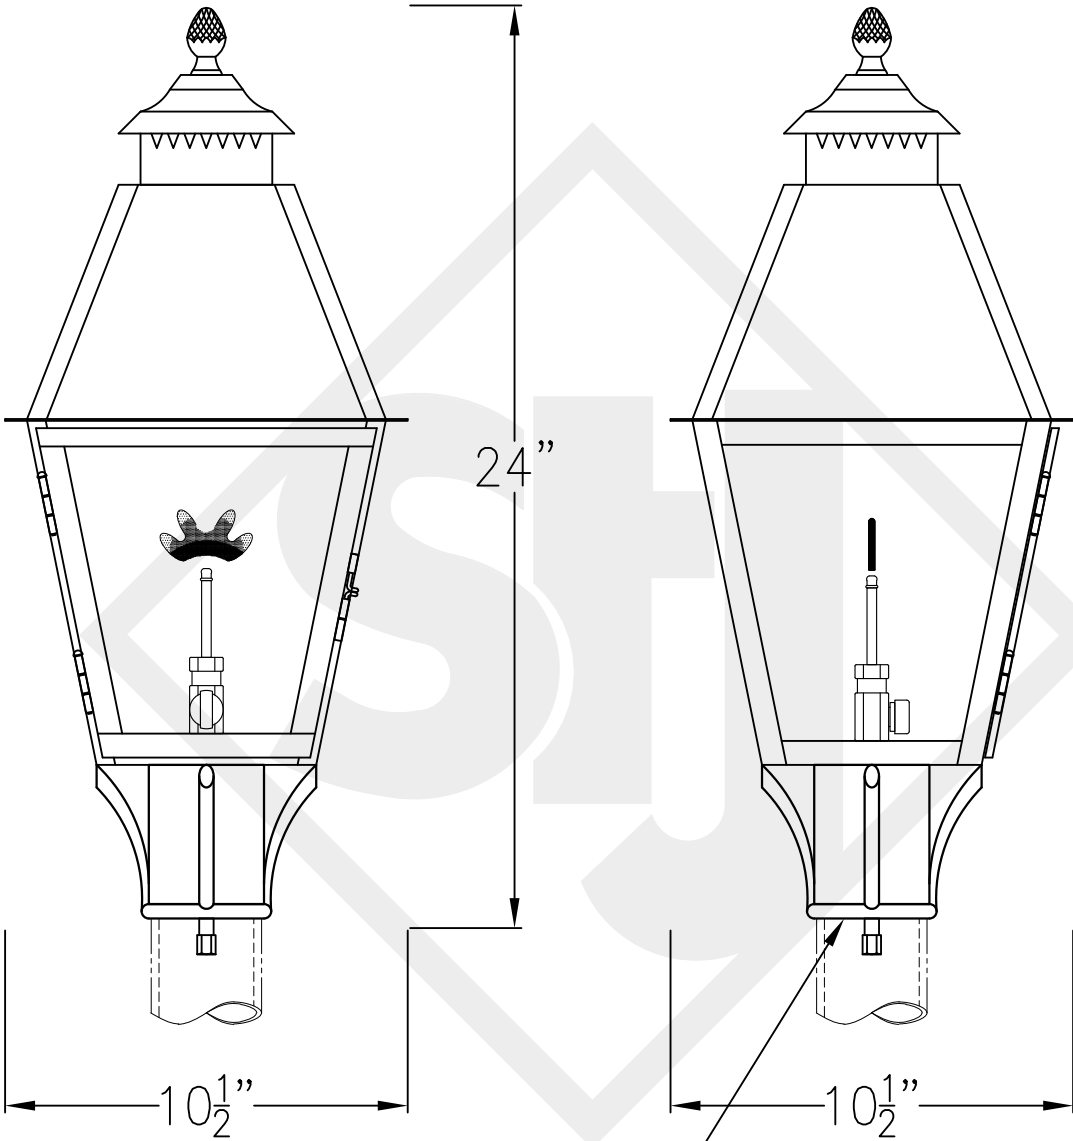

NATCHEZ SMALL COPPER WALL BRACKET

Available w/ Solid or
Glass Top

Front View

Side View

Backplate

Lights are hand crafted
Dimensions may vary by 1/4"

Natchez Small Copper Wall Bracket	
St. James LIGHTING	
SCALE: N.T.S.	DRAFT: B. Vial
FILE: ASPS	APP'D: J. Ragan
JOB: X	DATE: 9/26/17

NATCHEZ SMALL STEEL WALL BRACKET

Available w/ Solid or
Glass Top

Front View

Side View

Backplate

Lights are hand crafted
Dimensions may vary by 1/4"

Natchez Small Steel Wall Bracket	
St. James LIGHTING	
SCALE: N.T.S.	DRAFT: B. Vial
FILE: MONS	APP'D: J. Ragan
JOB: X	DATE: 9/26/17

NATCHEZ SMALL COPPER POST MOUNT

Available w/ Solid or
Glass Top

Front View

Side View

Fits over 3" post
1/4" Female Flare
Fitting

Natchez Small Copper Wall Bracket	
	St. James LIGHTING
SCALE: N.T.S.	DRAFT: B. Vial
FILE: ASPS	APP'D: J. Ragan
JOB: X	DATE: 9/26/17

NATCHEZ SMALL CHAIN HUNG PENDANT

Comes standard w/
6' of chain
Available w/ Solid or
Glass Top

Front View

Lights are hand crafted
Dimensions may vary by 1/4"

Natchez Small Chain Hung Pendant	
 St. James LIGHTING	
SCALE: N.T.S.	DRAFT: B. Vial
FILE: MONL	APP'D: J. Ragan
JOB: X	DATE: 9/26/17