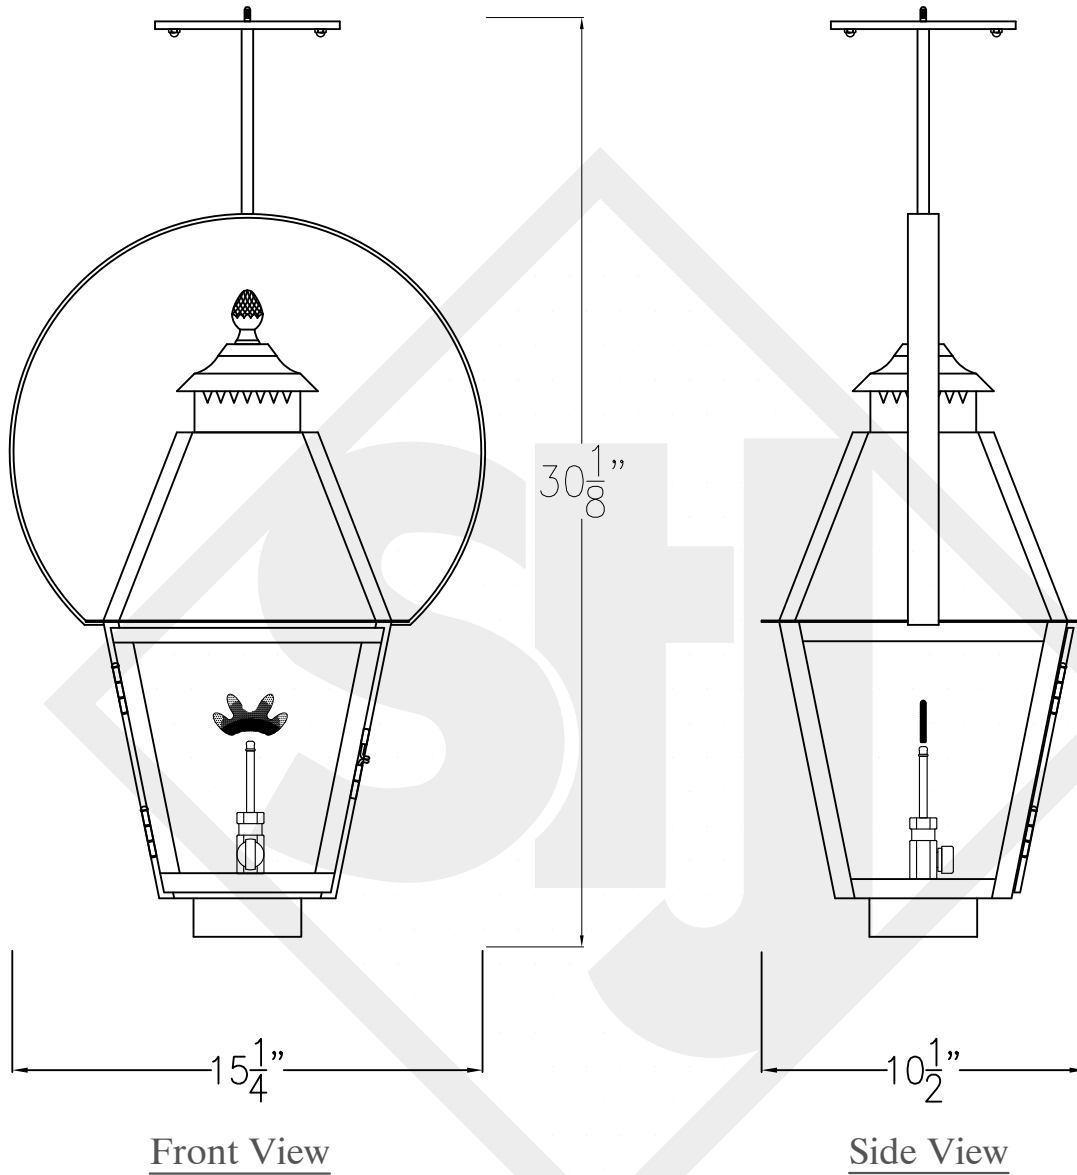

NATCHEZ SMALL CEILING HALF YOKE

Shortest Height 30 $\frac{1}{8}$ "
Available w/ Solid or
Glass Top

Lights are hand crafted
Dimensions may vary by 1/4"

Aspen Small Ceiling Full Yoke	
St. James LIGHTING	
SCALE: N.T.S.	DRAFT: B. Vial
FILE: ASPS	APP'D: J. Ragan
JOB: X	DATE: 9/26/17