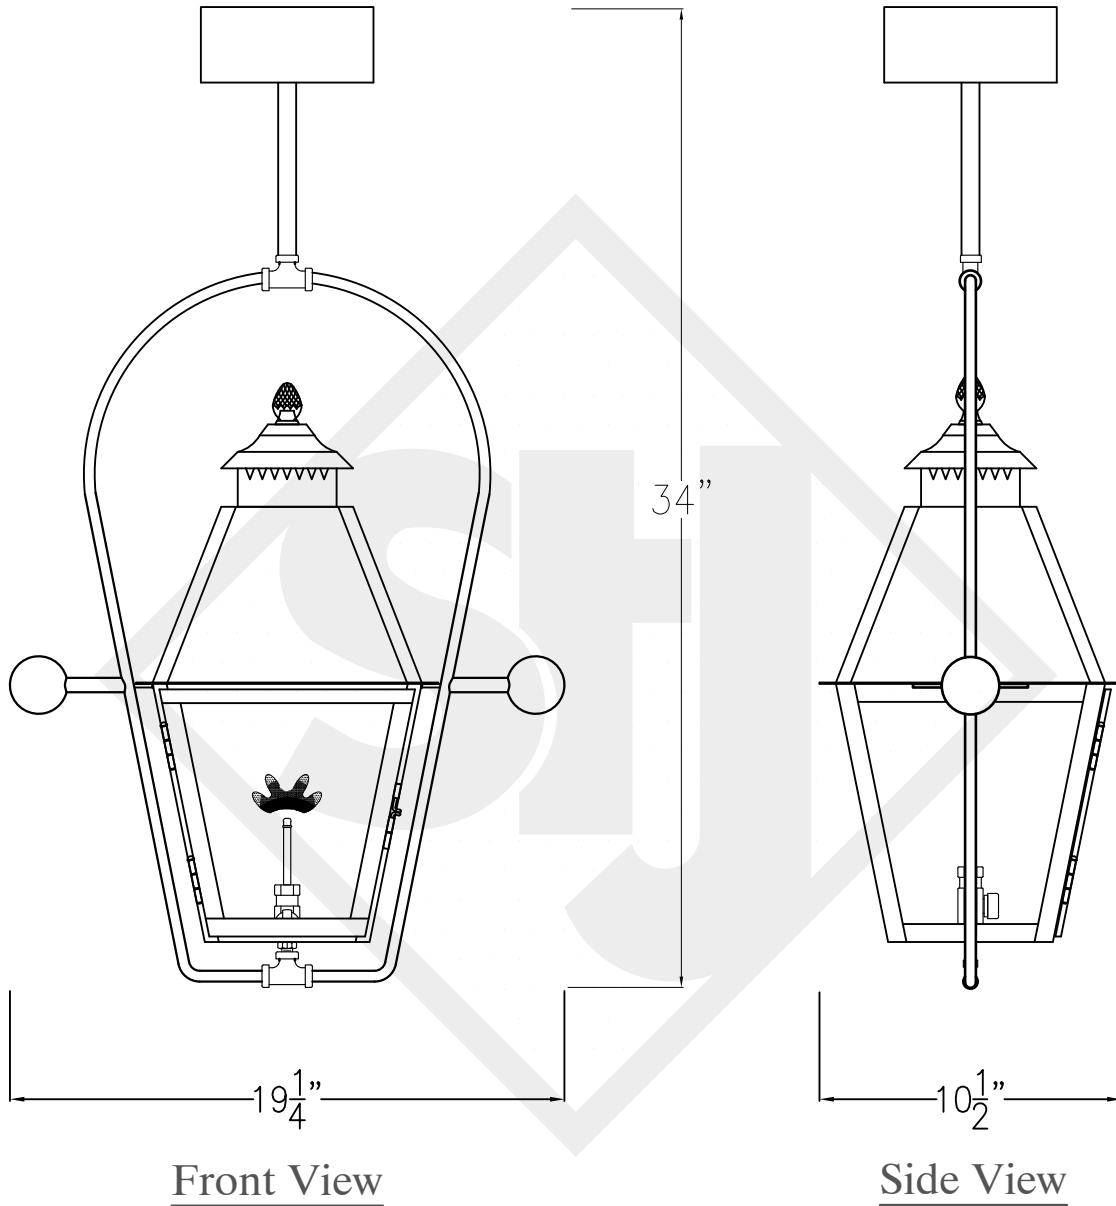

NATCHEZ SMALL CEILING FULL YOKE

Shortest Height 30 1/8"
Available w/ Solid or
Glass Top

Ceiling Mount

Lights are hand crafted
Dimensions may vary by 1/4"

Aspen Small Ceiling Full Yoke	
St. James LIGHTING	
SCALE: N.T.S.	DRAFT: B. Vial
FILE: ASPS	APP'D: J. Ragan
JOB: X	DATE: 9/26/17