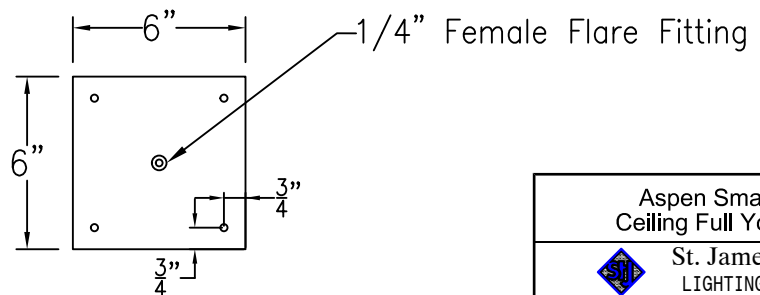

Lights are hand crafted
Dimensions may vary by 1/4"

NATCHEZ SMALL CEILING HALF YOKE

Shortest Height 30 $\frac{1}{8}$ "
Available w/ Solid or
Glass Top

Lights are hand crafted
Dimensions may vary by 1/4"

Aspen Small Ceiling Full Yoke	
St. James LIGHTING	
SCALE: N.T.S.	DRAFT: B. Vial
FILE: ASPS	APP'D: J. Ragan
JOB: X	DATE: 9/26/17

NATCHEZ SMALL CEILING FULL YOKE

Shortest Height 30 1/8"
Available w/ Solid or
Glass Top

Ceiling Mount

Lights are hand crafted
Dimensions may vary by 1/4"

Aspen Small Ceiling Full Yoke	
St. James LIGHTING	
SCALE: N.T.S.	DRAFT: B. Vial
FILE: ASPS	APP'D: J. Ragan
JOB: X	DATE: 9/26/17

NATCHEZ SMALL CHAIN HUNG PENDANT

Comes standard w/
6' of chain
Available w/ Solid or
Glass Top

Front View

Lights are hand crafted
Dimensions may vary by 1/4"

Natchez Small Chain Hung Pendant	
 St. James LIGHTING	
SCALE: N.T.S.	DRAFT: B. Vial
FILE: MONL	APP'D: J. Ragan
JOB: X	DATE: 9/26/17