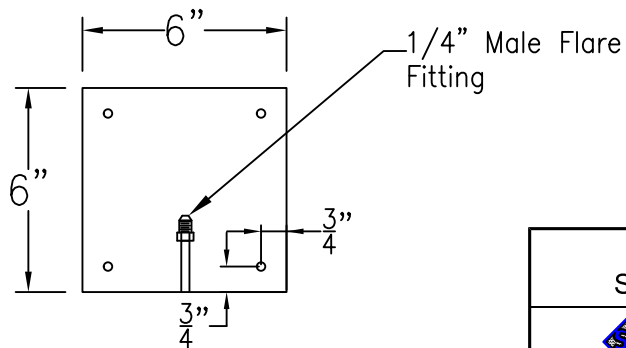

NATCHEZ SMALL COPPER WALL BRACKET

Available w/ Solid or
Glass Top

Front View

Side View

Backplate

Lights are hand crafted
Dimensions may vary by 1/4"

Natchez Small Copper Wall Bracket	
St. James LIGHTING	
SCALE: N.T.S.	DRAFT: B. Vial
FILE: ASPS	APP'D: J. Ragan
JOB: X	DATE: 9/26/17

NATCHEZ SMALL STEEL WALL BRACKET

Available w/ Solid or
Glass Top

Front View

Side View

Backplate

Lights are hand crafted
Dimensions may vary by 1/4"

Natchez Small Steel Wall Bracket	
St. James LIGHTING	
SCALE: N.T.S.	DRAFT: B. Vial
FILE: MONS	APP'D: J. Ragan
JOB: X	DATE: 9/26/17

NATCHEZ SMALL COPPER POST MOUNT

Available w/ Solid or
Glass Top

Front View

Side View

Fits over 3" post
1/4" Female Flare
Fitting

Natchez Small Copper Wall Bracket	
	St. James LIGHTING
SCALE: N.T.S.	DRAFT: B. Vial
FILE: ASPS	APP'D: J. Ragan
JOB: X	DATE: 9/26/17

NATCHEZ SMALL CHAIN HUNG PENDANT

Comes standard w/
6' of chain
Available w/ Solid or
Glass Top

Front View

Lights are hand crafted
Dimensions may vary by 1/4"

Natchez Small Chain Hung Pendant	
 St. James LIGHTING	
SCALE: N.T.S.	DRAFT: B. Vial
FILE: MONL	APP'D: J. Ragan
JOB: X	DATE: 9/26/17