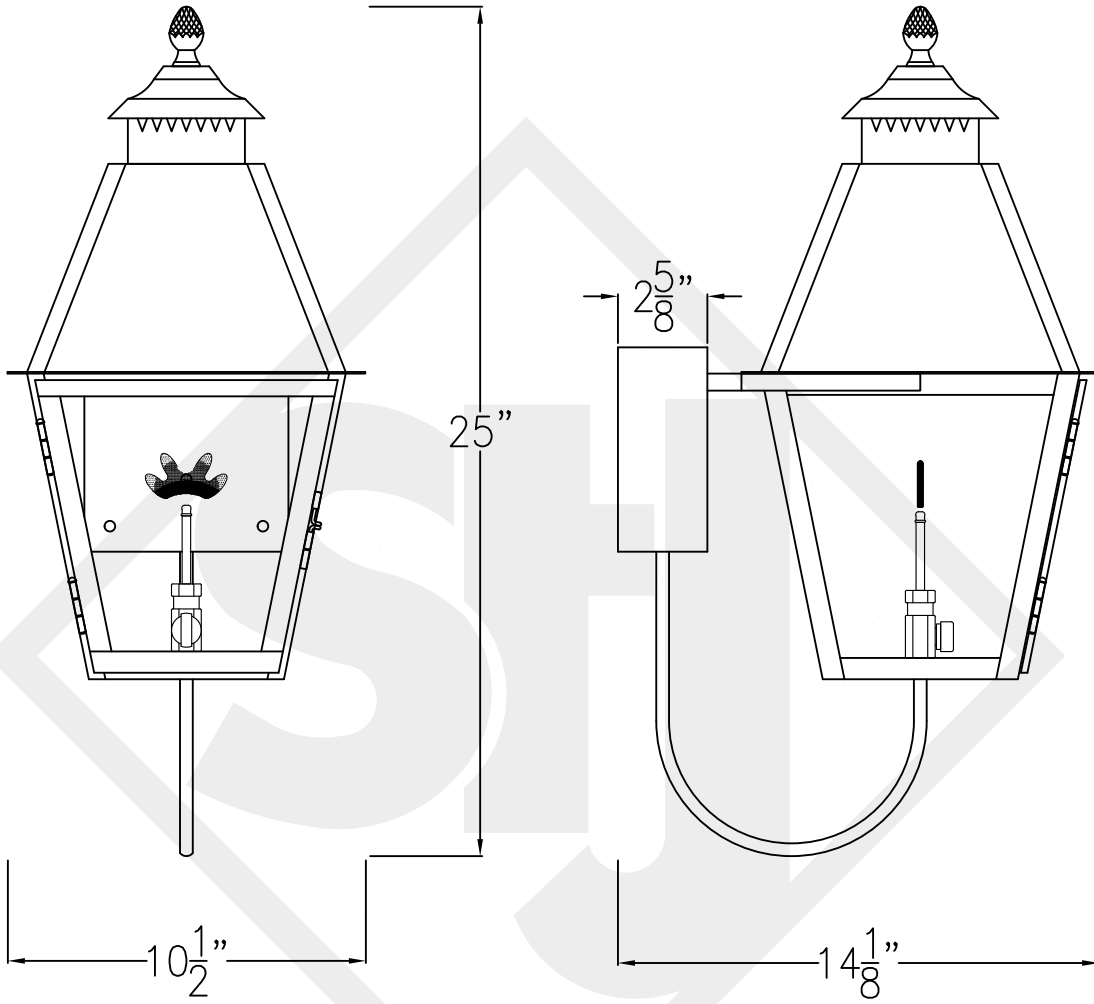

NATCHEZ SMALL COPPER WALL BRACKET

Available w/ Solid or
Glass Top

Front View

Side View

Backplate

Lights are hand crafted
Dimensions may vary by 1/4"

Natchez Small Copper Wall Bracket	
St. James LIGHTING	
SCALE: N.T.S.	DRAFT: B. Vial
FILE: ASPS	APP'D: J. Ragan
JOB: X	DATE: 9/26/17

NATCHEZ SMALL STEEL WALL BRACKET

Available w/ Solid or
Glass Top

Front View

Side View

Backplate

Lights are hand crafted
Dimensions may vary by 1/4"

Natchez Small Steel Wall Bracket	
St. James LIGHTING	
SCALE: N.T.S.	DRAFT: B. Vial
FILE: MONS	APP'D: J. Ragan
JOB: X	DATE: 9/26/17

NATCHEZ SMALL COPPER POST MOUNT

Available w/ Solid or
Glass Top

Front View

Side View

Fits over 3" post
1/4" Female Flare
Fitting

Natchez Small Copper Wall Bracket	
	St. James LIGHTING
SCALE: N.T.S.	DRAFT: B. Vial
FILE: ASPS	APP'D: J. Ragan
JOB: X	DATE: 9/26/17

NATCHEZ SMALL CHAIN HUNG PENDANT

Comes standard w/
6' of chain
Available w/ Solid or
Glass Top

Front View

Lights are hand crafted
Dimensions may vary by 1/4"

Natchez Small Chain Hung Pendant	
 St. James LIGHTING	
SCALE: N.T.S.	DRAFT: B. Vial
FILE: MONL	APP'D: J. Ragan
JOB: X	DATE: 9/26/17