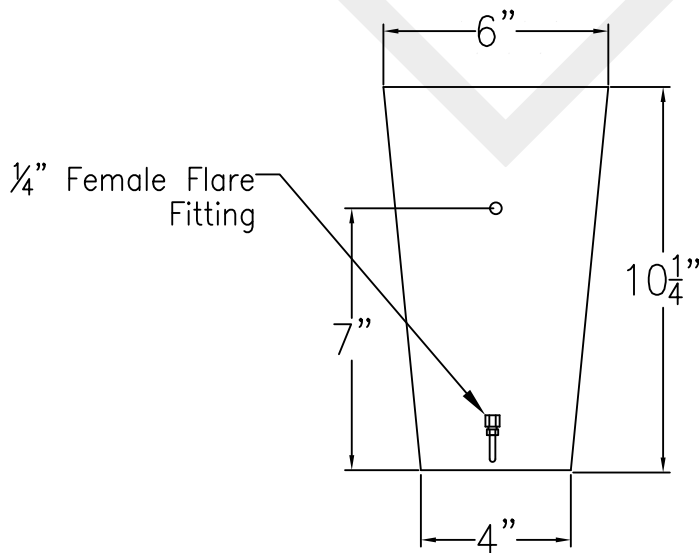

NATCHEZ SMALL COPPER WALL BRACKET

Available w/ Solid or
Glass Top

Front View

Side View

Backplate

Lights are hand crafted
Dimensions may vary by 1/4"

Natchez Small Copper Wall Bracket	
St. James LIGHTING	
SCALE: N.T.S.	DRAFT: B. Vial
FILE: ASPS	APP'D: J. Ragan
JOB: X	DATE: 9/26/17

NATCHEZ SMALL STEEL WALL BRACKET

Available w/ Solid or
Glass Top

Front View

Side View

Backplate

Lights are hand crafted
Dimensions may vary by 1/4"

Natchez Small Steel Wall Bracket	
St. James LIGHTING	
SCALE: N.T.S.	DRAFT: B. Vial
FILE: MONS	APP'D: J. Ragan
JOB: X	DATE: 9/26/17

NATCHEZ SMALL COPPER POST MOUNT

Available w/ Solid or
Glass Top

Front View

Side View

Fits over 3" post
1/4" Female Flare
Fitting

Natchez Small Copper Wall Bracket	
	St. James LIGHTING
SCALE: N.T.S.	DRAFT: B. Vial
FILE: ASPS	APP'D: J. Ragan
JOB: X	DATE: 9/26/17

NATCHEZ SMALL CHAIN HUNG PENDANT

Comes standard w/
6' of chain
Available w/ Solid or
Glass Top

Front View

Lights are hand crafted
Dimensions may vary by 1/4"

Natchez Small Chain Hung Pendant	
 St. James LIGHTING	
SCALE: N.T.S.	DRAFT: B. Vial
FILE: MONL	APP'D: J. Ragan
JOB: X	DATE: 9/26/17