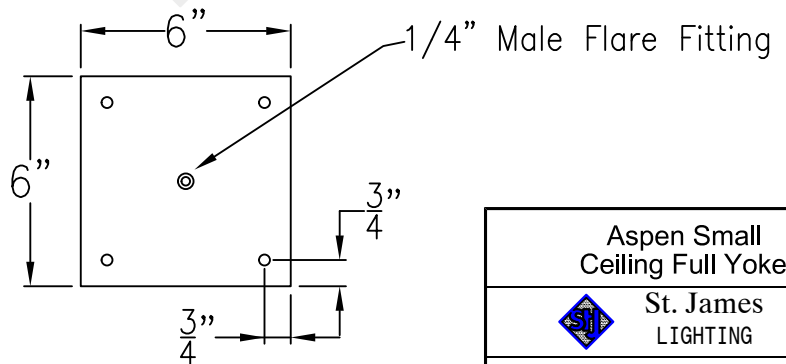

NATCHEZ SMALL STEEL WALL BRACKET

Available w/ Solid or
Glass Top

Front View

Side View

Backplate

Lights are hand crafted
Dimensions may vary by 1/4"

Natchez Small Steel Wall Bracket	
St. James LIGHTING	
SCALE: N.T.S.	DRAFT: B. Vial
FILE: MONS	APP'D: J. Ragan
JOB: X	DATE: 9/26/17

NATCHEZ SMALL COPPER POST MOUNT

Available w/ Solid or
Glass Top

Front View

Side View

Fits over 3" post
1/4" Female Flare
Fitting

Natchez Small Copper Wall Bracket	
	St. James LIGHTING
SCALE: N.T.S.	DRAFT: B. Vial
FILE: ASPS	APP'D: J. Ragan
JOB: X	DATE: 9/26/17

Lights are hand crafted
Dimensions may vary by 1/4"

NATCHEZ SMALL CEILING HALF YOKE

Shortest Height 30 $\frac{1}{8}$ "
Available w/ Solid or
Glass Top

Lights are hand crafted
Dimensions may vary by 1/4"

Aspen Small Ceiling Full Yoke	
St. James LIGHTING	
SCALE: N.T.S.	DRAFT: B. Vial
FILE: ASPS	APP'D: J. Ragan
JOB: X	DATE: 9/26/17