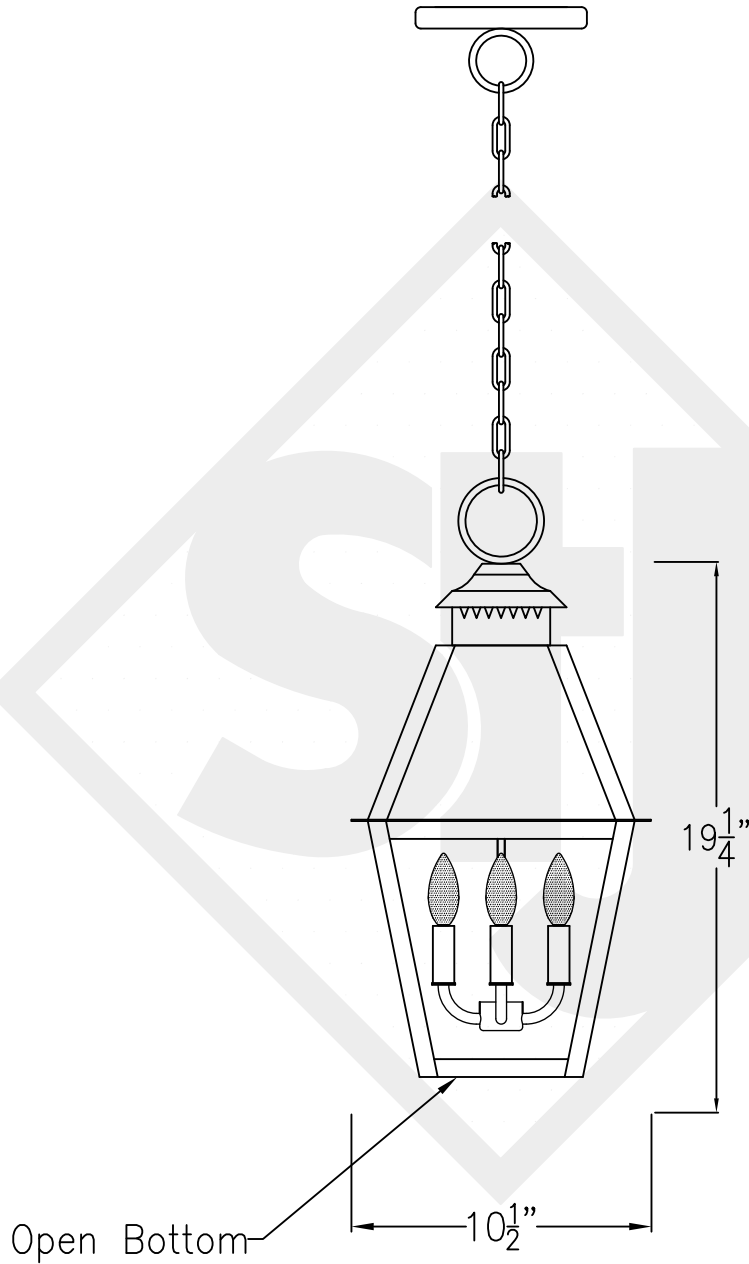

NATCHEZ SMALL COPPER WALL BRACKET

Available w/ Solid or
Glass Top

Front View

Side View

Backplate

Lights are hand crafted
Dimensions may vary by 1/4"

Natchez Small Copper Wall Bracket	
St. James LIGHTING	
SCALE: N.T.S.	DRAFT: B. Vial
FILE: ASPS	APP'D: J. Ragan
JOB: X	DATE: 9/26/17

NATCHEZ SMALL COPPER POST MOUNT

Available w/ Solid or
Glass Top

Front View

Side View

Fits over 3" post
1/4" Female Flare
Fitting

Natchez Small Copper Wall Bracket	
	St. James LIGHTING
SCALE: N.T.S.	DRAFT: B. Vial
FILE: ASPS	APP'D: J. Ragan
JOB: X	DATE: 9/26/17

NATCHEZ SMALL CEILING FULL YOKE

Shortest Height 30 1/8"
Available w/ Solid or
Glass Top

Ceiling Mount

Lights are hand crafted
Dimensions may vary by 1/4"

Aspen Small Ceiling Full Yoke	
St. James LIGHTING	
SCALE: N.T.S.	DRAFT: B. Vial
FILE: ASPS	APP'D: J. Ragan
JOB: X	DATE: 9/26/17

NATCHEZ SMALL CHAIN HUNG PENDANT

Comes standard w/
6' of chain
Available w/ Solid or
Glass Top

Front View

Lights are hand crafted
Dimensions may vary by 1/4"

Natchez Small Chain Hung Pendant	
 St. James LIGHTING	
SCALE: N.T.S.	DRAFT: B. Vial
FILE: MONL	APP'D: J. Ragan
JOB: X	DATE: 9/26/17