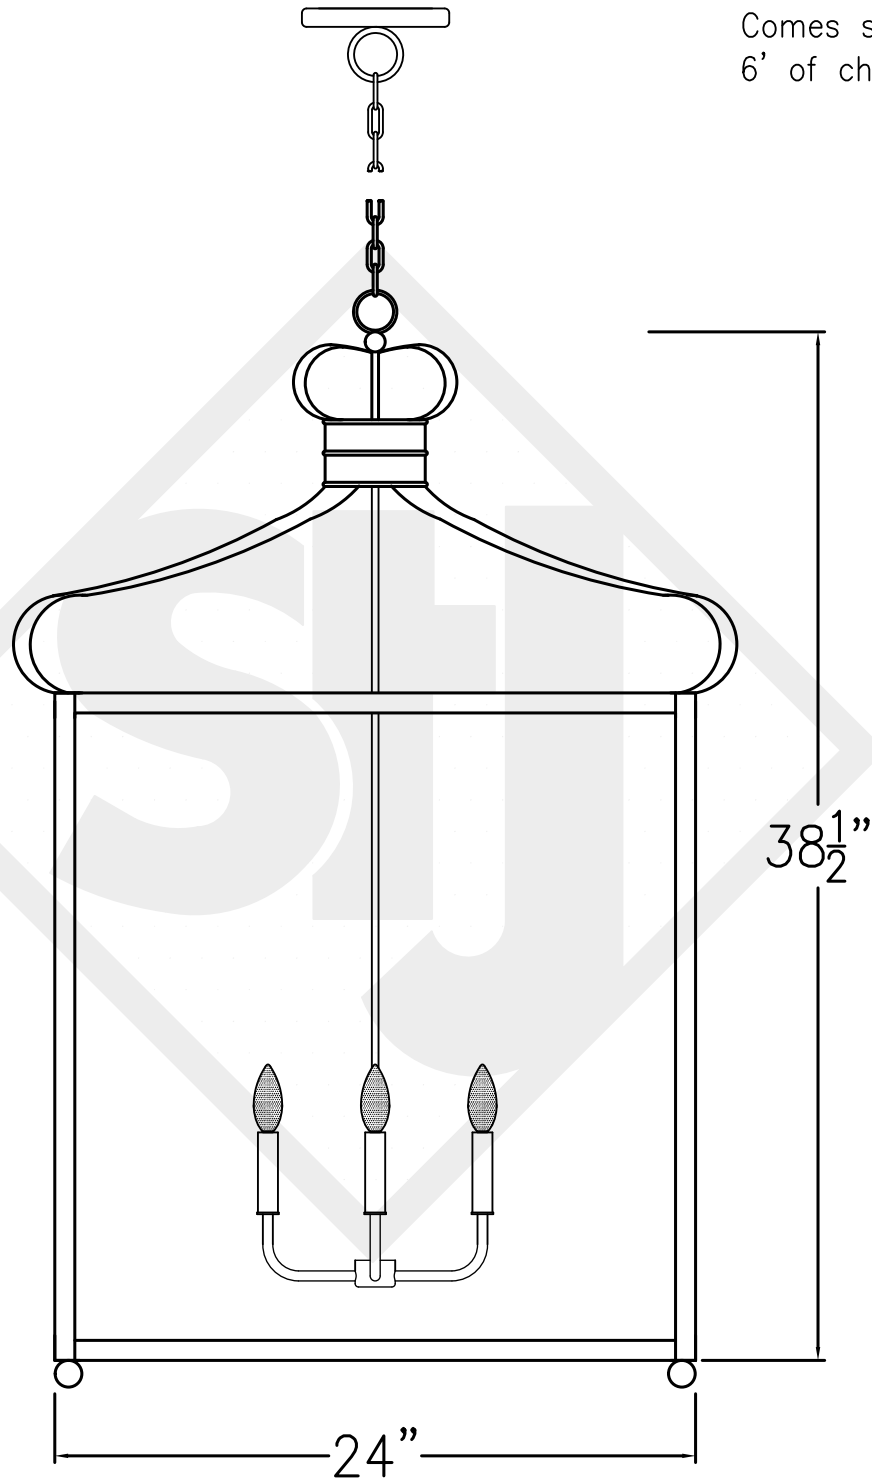

# BELGIAN CAGE GRANDE

Quad Candelabra  
Comes standard w/  
6' of chain

Front View

Lights are hand crafted  
Dimensions may vary by 1/4"

Belgian Cage Grande	
St. James LIGHTING	
SCALE: N.T.S.	DRAFT: B.VIAL
FILE: BELGIUM	APP'D: J. Ragan
JOB: X	DATE: 7/6/17