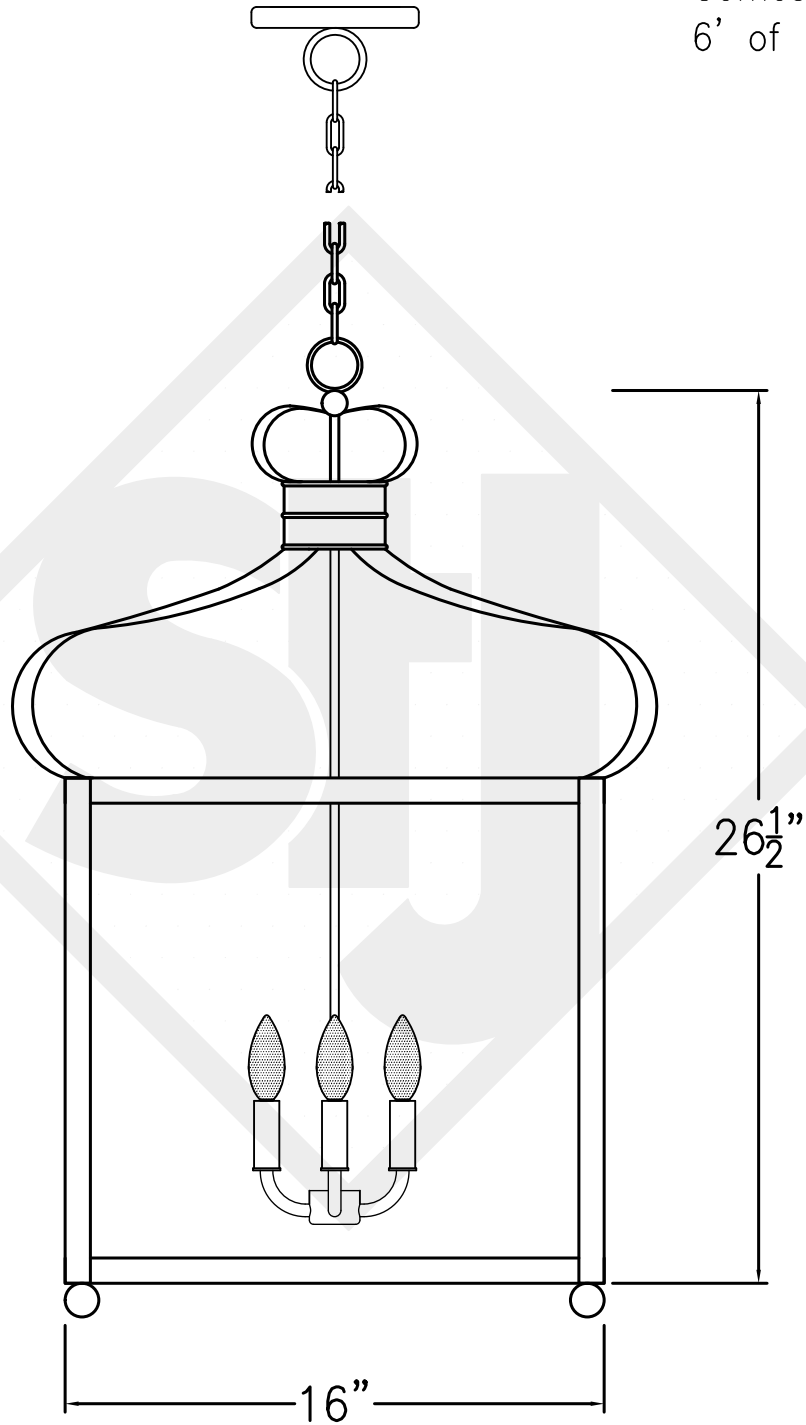

**BELGIAN CAGE
MEDIUM**

Triple Candelabra
Comes standard w/
6' of chain

Front View

Lights are hand crafted
Dimensions may vary by 1/4"

Belgian Cage Medium	
 St. James LIGHTING	
SCALE: N.T.S.	DRAFT: B.VIAL
FILE: BELGIUM	APP'D: J. Ragan
JOB: X	DATE: 7/6/17