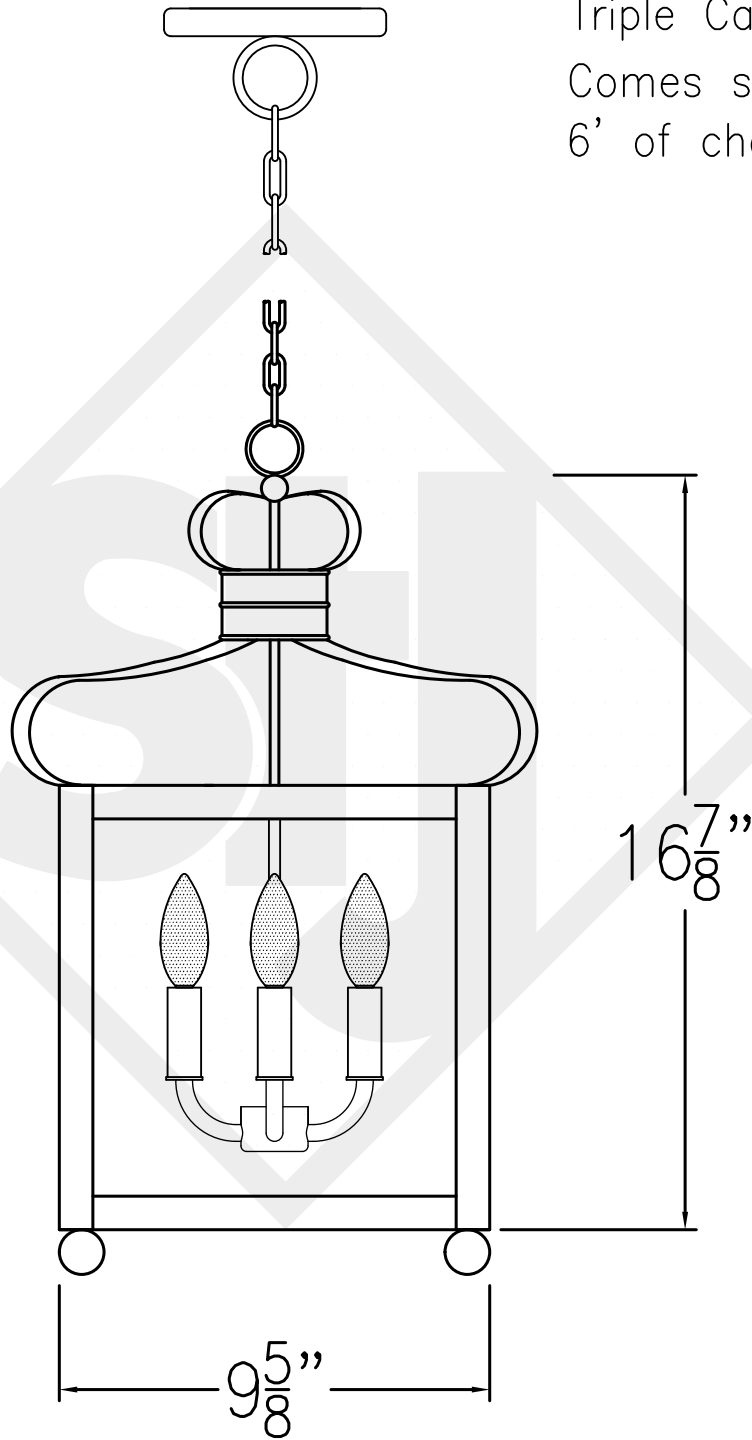

BELGIAN CAGE
MINI

Triple Candelabra
Comes standard w/
6' of chain

Front View

Lights are hand crafted
Dimensions may vary by 1/4"

Belgian Cage Mini	
 St. James LIGHTING	
SCALE: N.T.S.	DRAFT: B. Vial
FILE: BELGIUM	APP'D: J. Ragan
JOB: X	DATE: 9/27/17