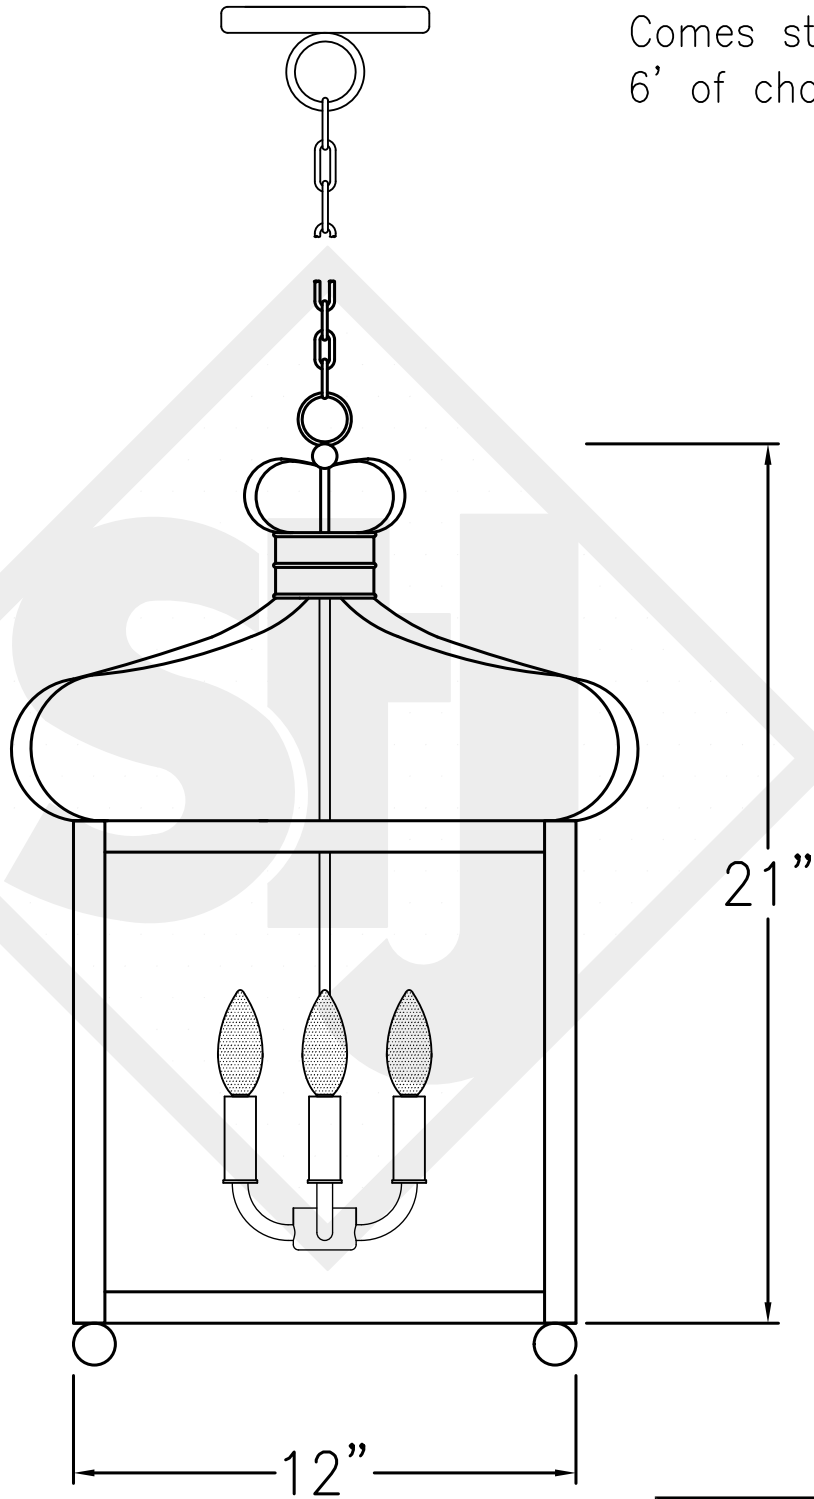

BELGIAN CAGE SMALL

Triple Candelabra
Comes standard w/
6' of chain

Front View

Lights are hand crafted
Dimensions may vary by 1/4"

Belgian Cage Small	
 St. James LIGHTING	
SCALE: N.T.S.	DRAFT: B.VIAL
FILE: BELGIUM	APP'D: J. Ragan
JOB: X	DATE: 9/27/17