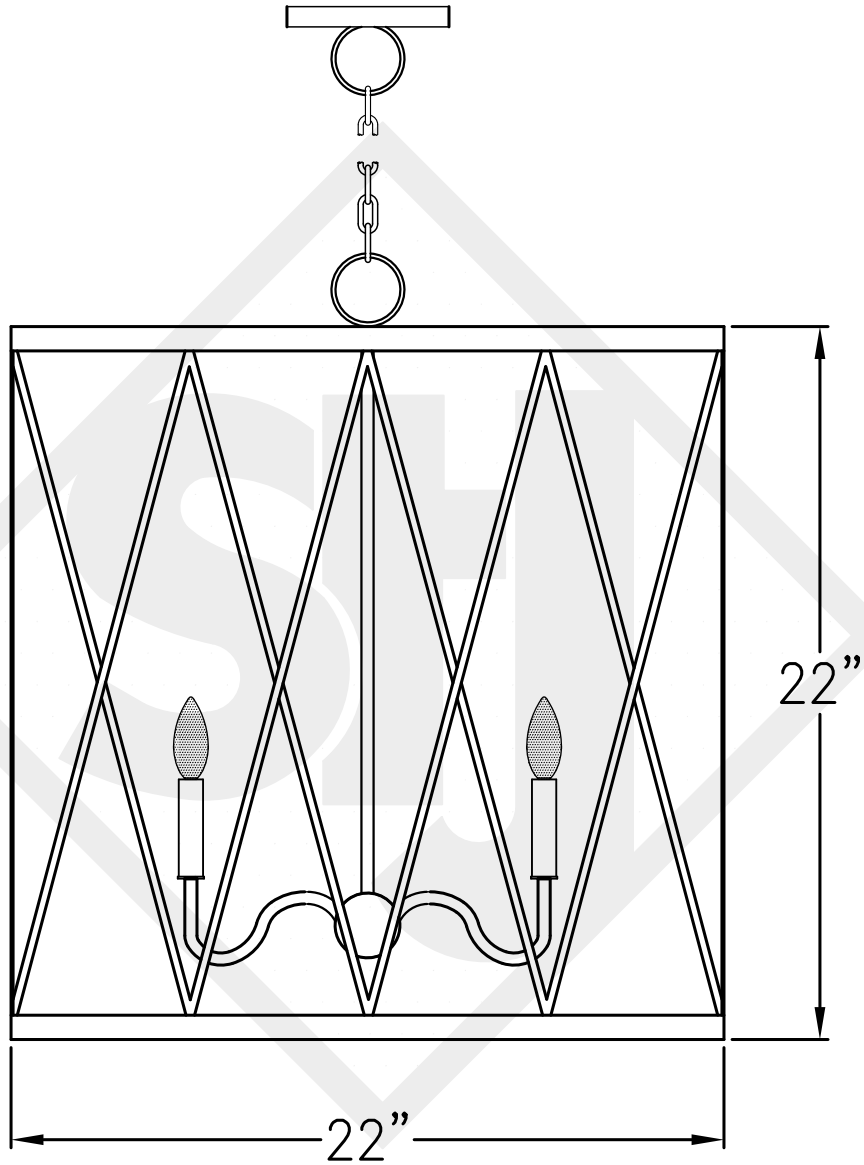

CYPRUSE LARGE HANGING CAGE

Quad Candelabra

Comes standard w/ 6'
of chain

Front View

Lights are hand crafted
Dimensions may vary by 1/4"

Cypruse Large	
 St. James LIGHTING	
SCALE: N.T.S.	DRAFT: B. Vial
FILE: COZ	APP'D: J. Ragan
JOB: X	DATE: 9/21/17