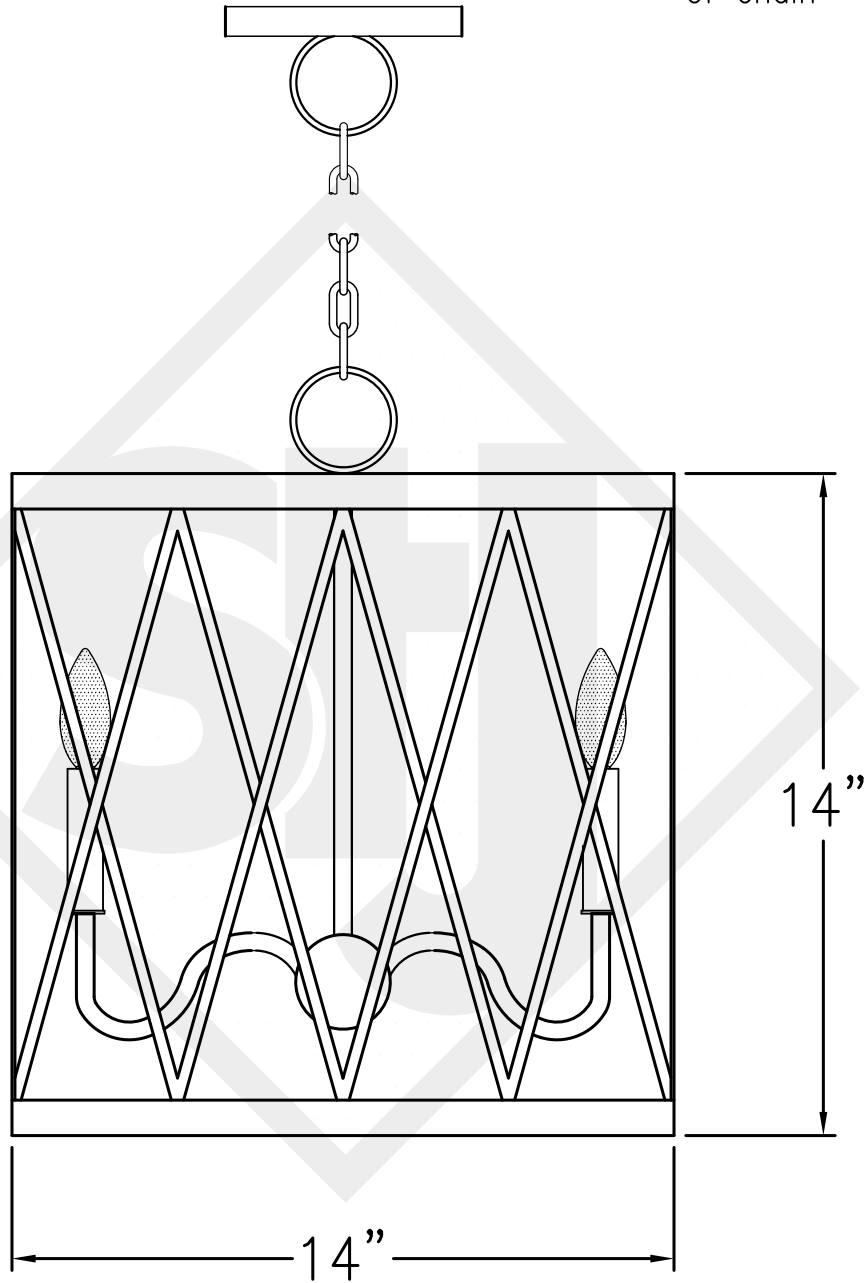

CYPRUSE SMALL HANGING CAGE

Triple Candelabra

Comes standard w/ 6'
of chain

Front View

Lights are hand crafted
Dimensions may vary by 1/4"

Cypruse Small	
 St. James LIGHTING	
SCALE: N.T.S.	DRAFT: B. Vial
FILE: CYP	APP'D: J. Ragan
JOB: X	DATE: 9/21/17