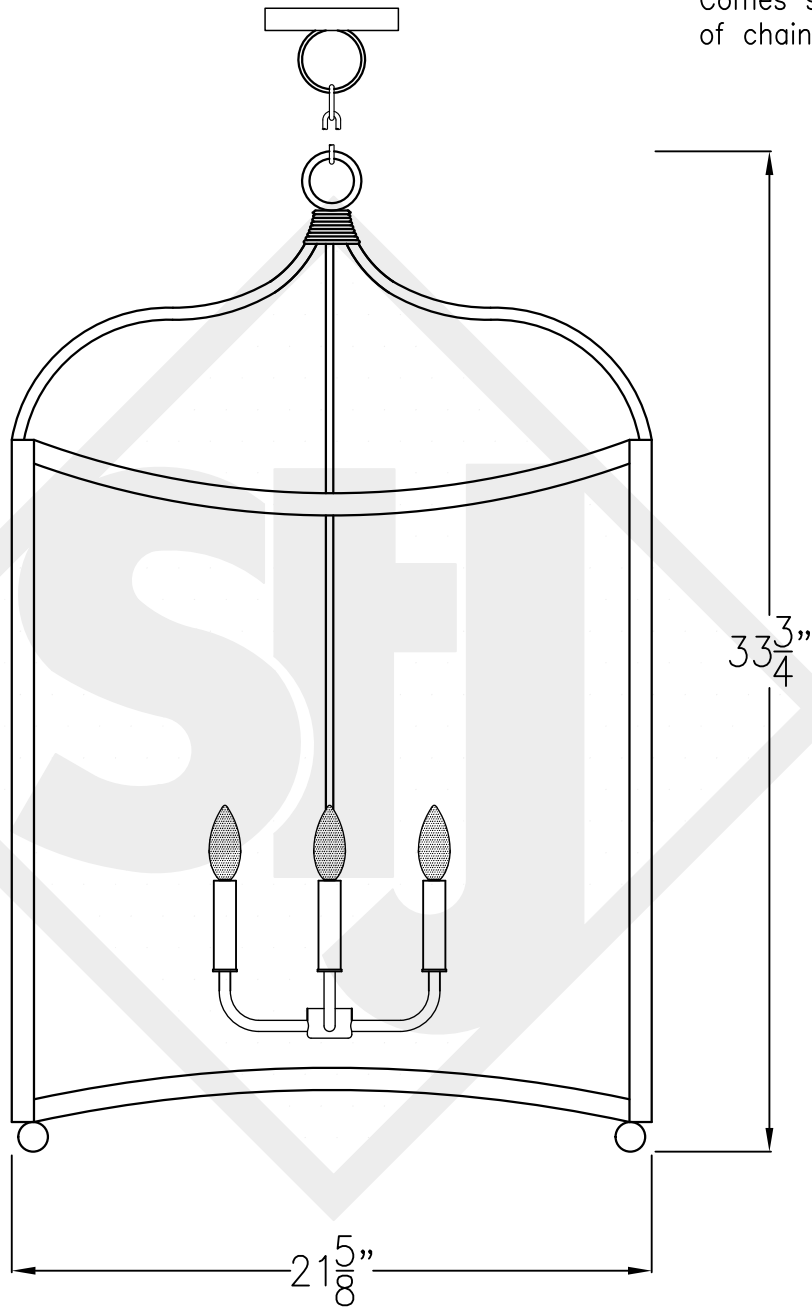

# DALTON HANGING CAGE GRANDE

Quad Candelabra

Comes standard w/ 6'  
of chain

Front View

Lights are hand crafted  
Dimensions may vary by 1/4"

Dalton Grande	
 St. James LIGHTING	
SCALE: N.T.S.	DRAFT: B. Vial
FILE: BON	APP'D: J. Ragan
JOB: X	DATE: 9/21/17