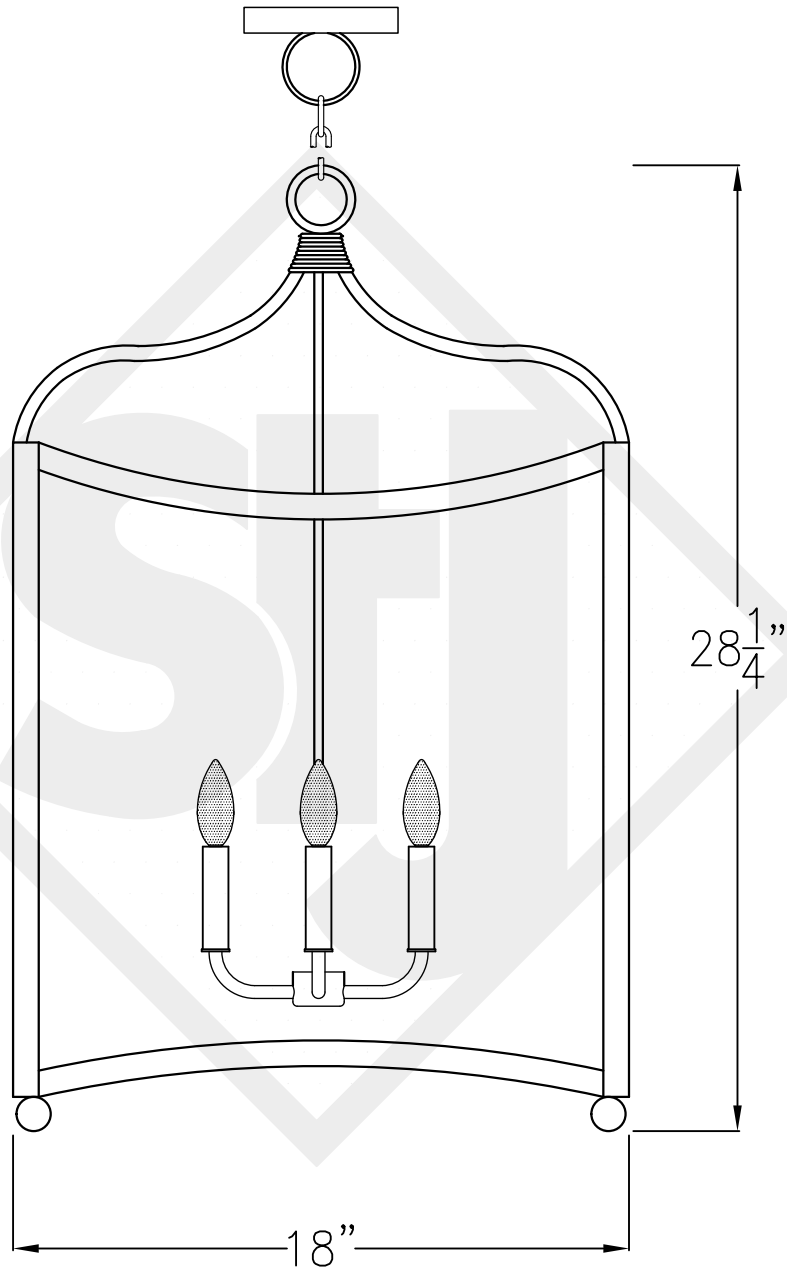

DALTON HANGING CAGE LARGE

Quad Candelabra

Comes standard w/ 6'
of chain

Front View

Lights are hand crafted
Dimensions may vary by 1/4"

Dalton Large	
 St. James LIGHTING	
SCALE: N.T.S.	DRAFT: B. Vial
FILE: DAL	APP'D: J. Ragan
JOB: X	DATE: 9/21/17