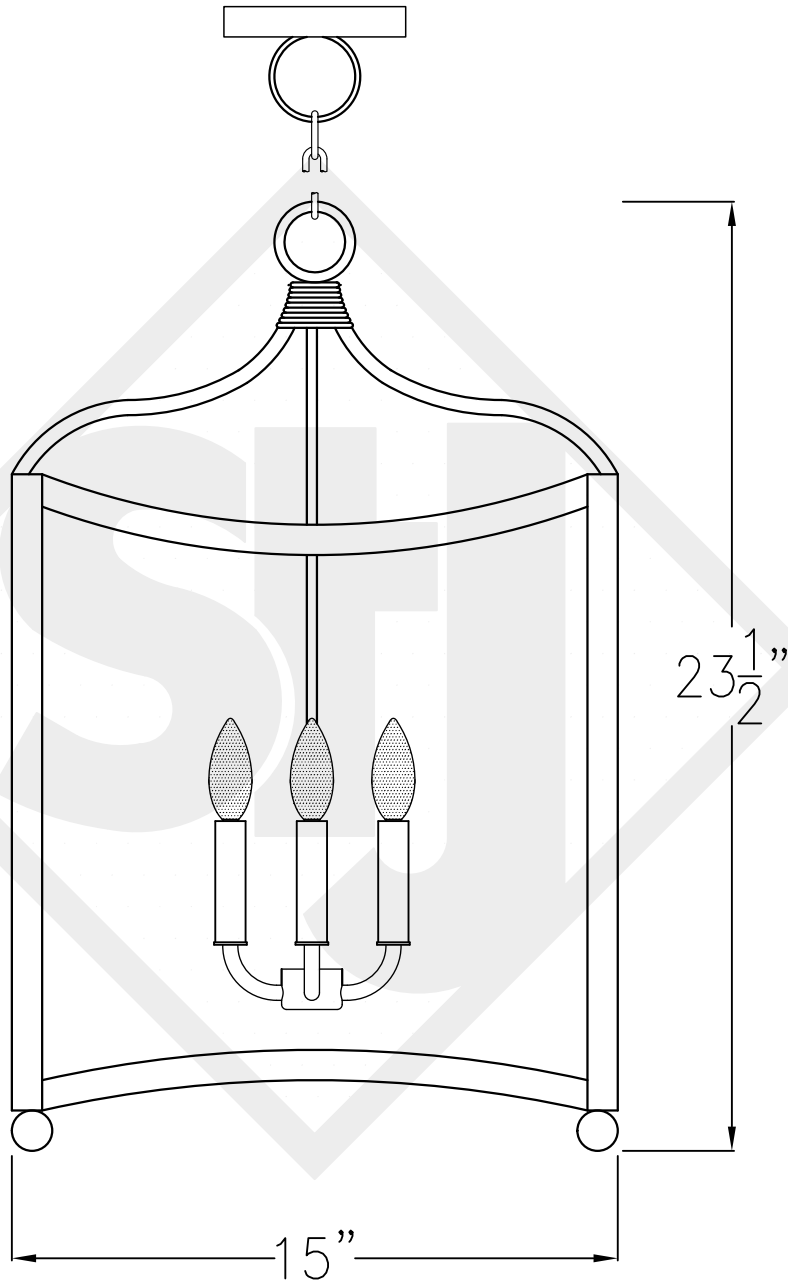

# DALTON HANGING CAGE MEDIUM

Triple Candelabra  
Comes standard w/ 6'  
of chain

Front View

Lights are hand crafted  
Dimensions may vary by 1/4"

Dalton Medium	
 St. James LIGHTING	
SCALE: N.T.S.	DRAFT: B. Vial
FILE: DAL	APP'D: J. Ragan
JOB: X	DATE: 9/21/17