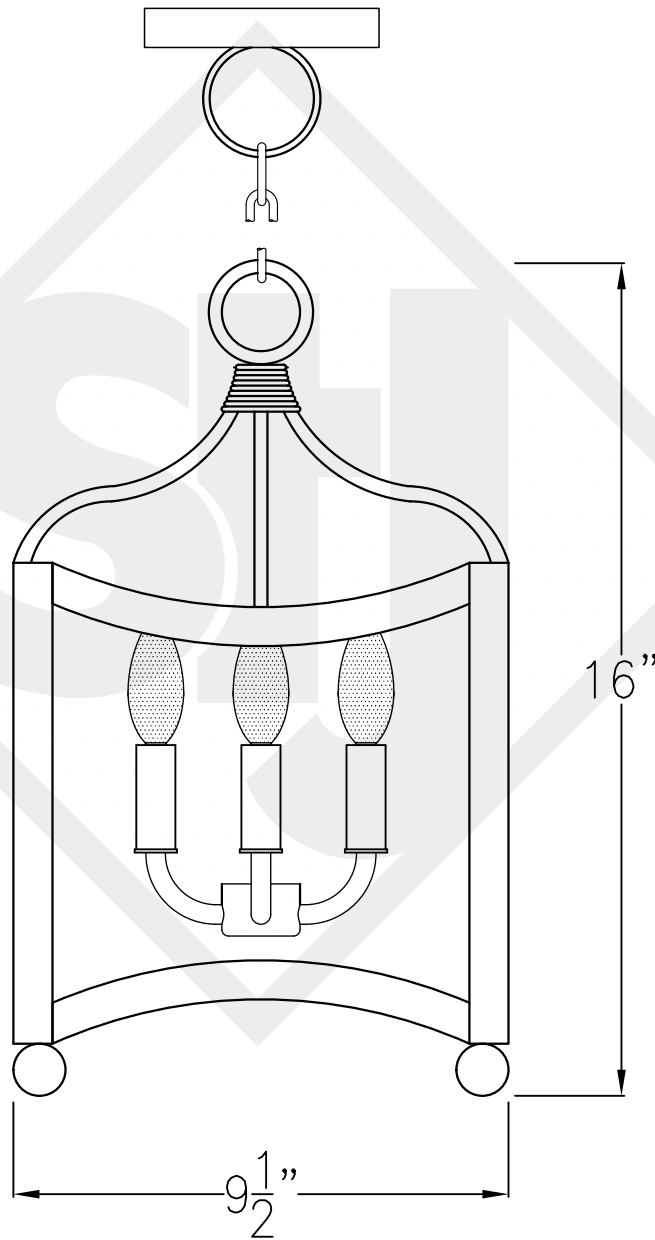

DALTON HANGING CAGE MINI

Triple Candelabra

Comes standard w/ 6'
of chain

Front View

Lights are hand crafted
Dimensions may vary by 1/4"

Dalton Mini	
 St. James LIGHTING	
SCALE: N.T.S.	DRAFT: B. Vial
FILE: DAL	APP'D: J. Ragan
JOB: X	DATE: 9/21/17