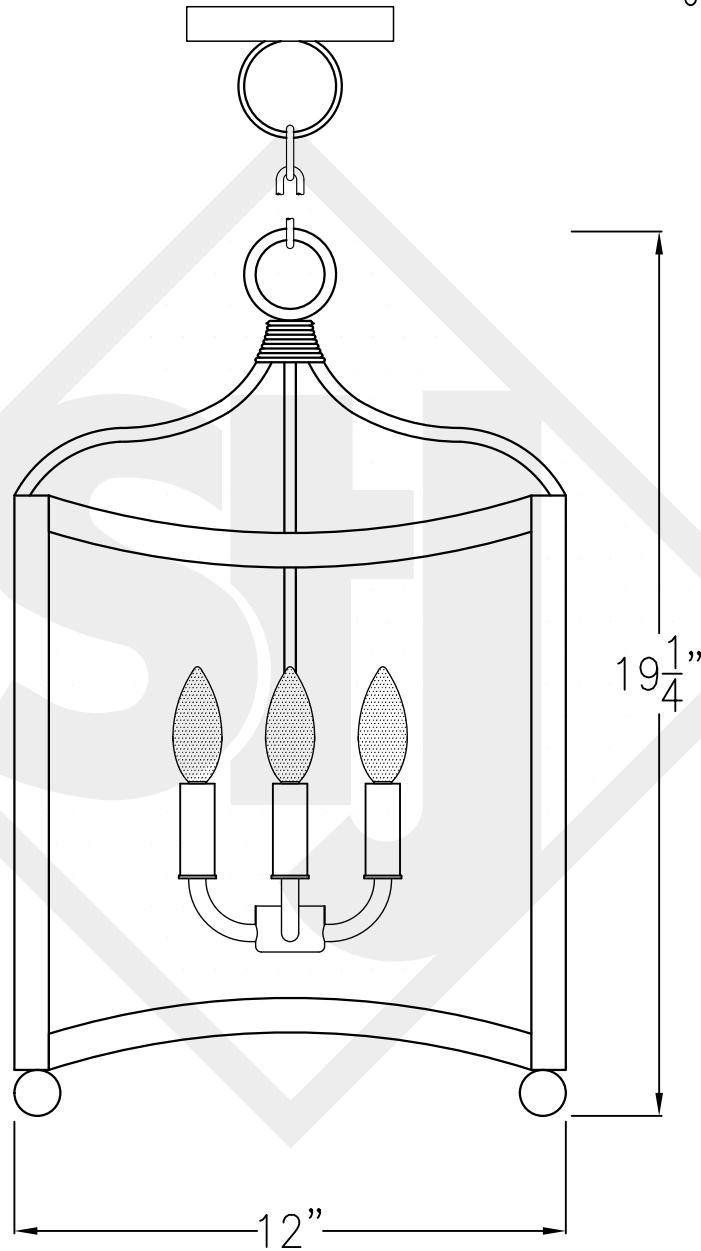

DALTON HANGING CAGE SMALL

Triple Candelabra

Comes standard w/ 6'
of chain

Front View

Lights are hand crafted
Dimensions may vary by 1/4"

Dalton Small	
 St. James LIGHTING	
SCALE: N.T.S.	DRAFT: B. Vial
FILE: BON	APP'D: J. Ragan
JOB: X	DATE: 9/21/17