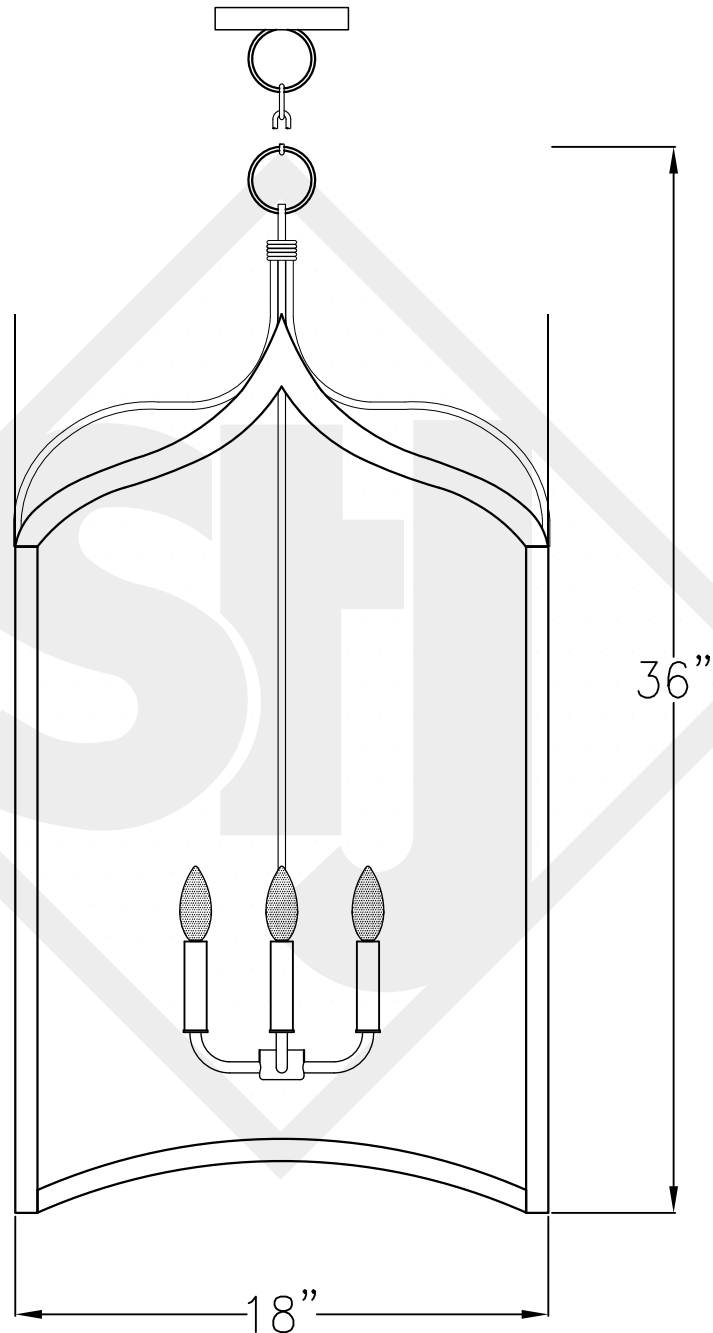

GOTHIC LARGE HANGING CAGE

Quad Candelabra
Comes standard w/ 6'
of chain

Front View

Lights are hand crafted
Dimensions may vary by 1/4"

Gothic Large	
St. James LIGHTING	
SCALE: N.T.S.	DRAFT: B. Vial
FILE: GOTH	APP'D: J. Ragan
JOB: X	DATE: 8/11/17