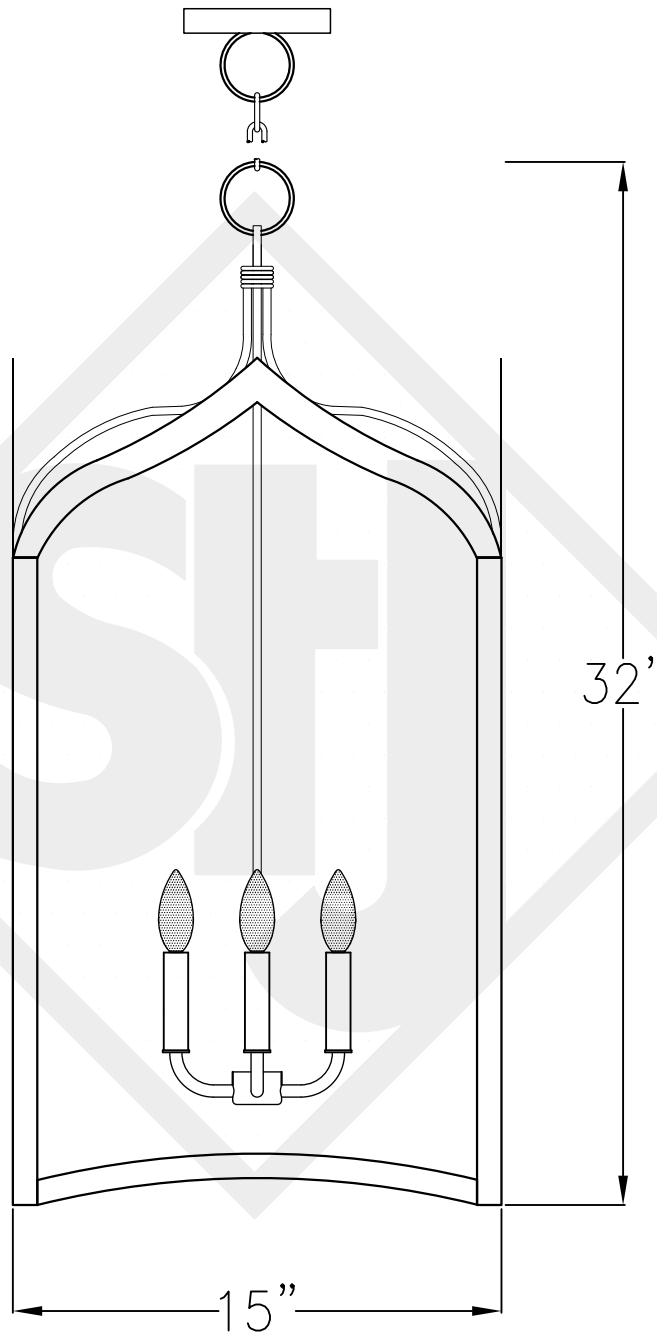

GOTHIC MEDIUM HANGING CAGE

Triple Candelabra
Comes standard w/ 6'
of chain

Front View

Lights are hand crafted
Dimensions may vary by 1/4"

Gothic Medium	
 St. James LIGHTING	
SCALE: N.T.S.	DRAFT: J. Murry
FILE: GOTH	APP'D: J. Ragan
JOB: X	DATE: 7/20/17