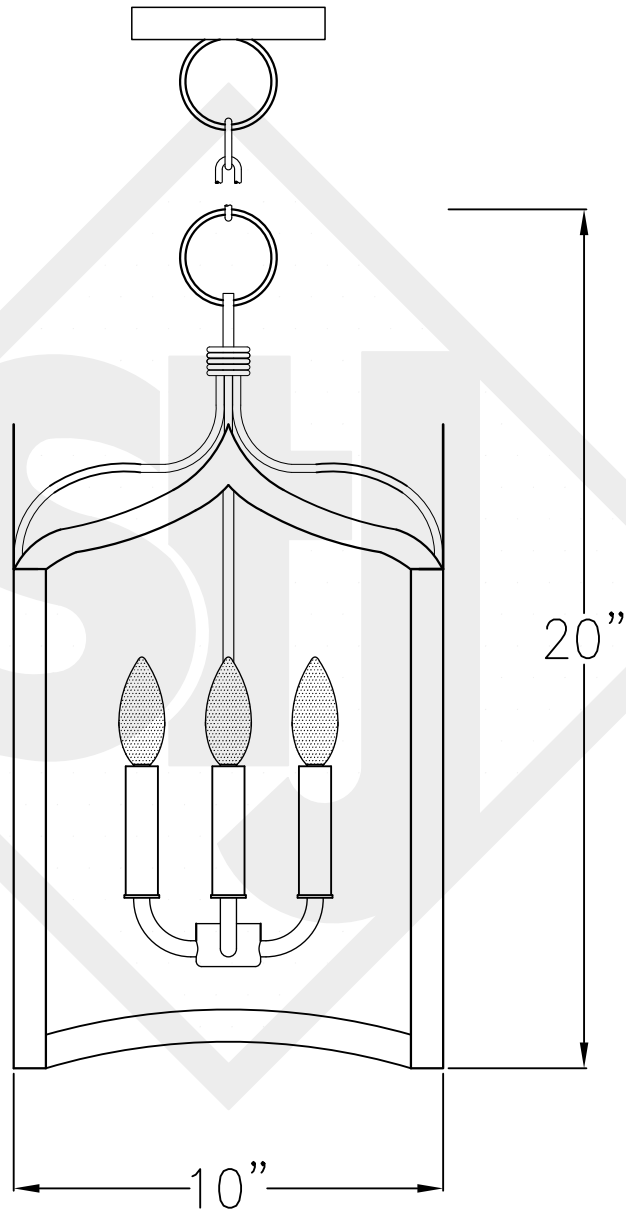

GOTHIC MINI HANGING CAGE

Triple Candelabra
Comes standard w/ 6'
of chain

Front View

Lights are hand crafted
Dimensions may vary by 1/4"

Gothic Mini	
 St. James LIGHTING	
SCALE: N.T.S.	DRAFT: J. Murry
FILE: GOTH	APP'D: J. Ragan
JOB: X	DATE: 9/21/17