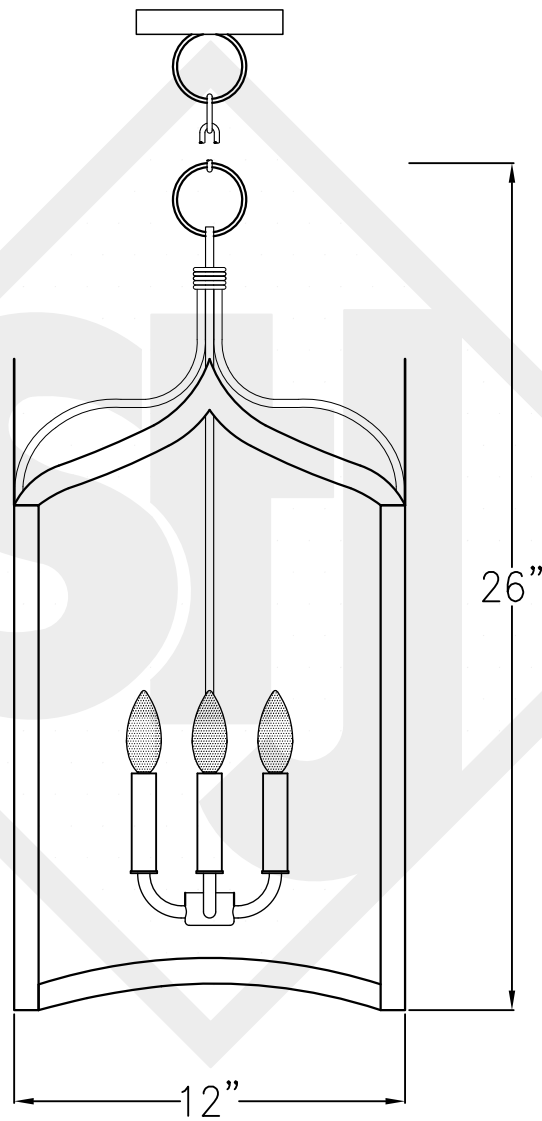

GOTHIC SMALL HANGING CAGE

Triple Candelabra
Comes standard w/ 6'
of chain

Front View

Lights are hand crafted
Dimensions may vary by 1/4"

Gothic Small		
 St. James LIGHTING		
SCALE:	N.T.S.	DRAFT: J. Murry
FILE:	GOTH	APP'D: J. Ragan
JOB:	X	DATE: 9/21/17