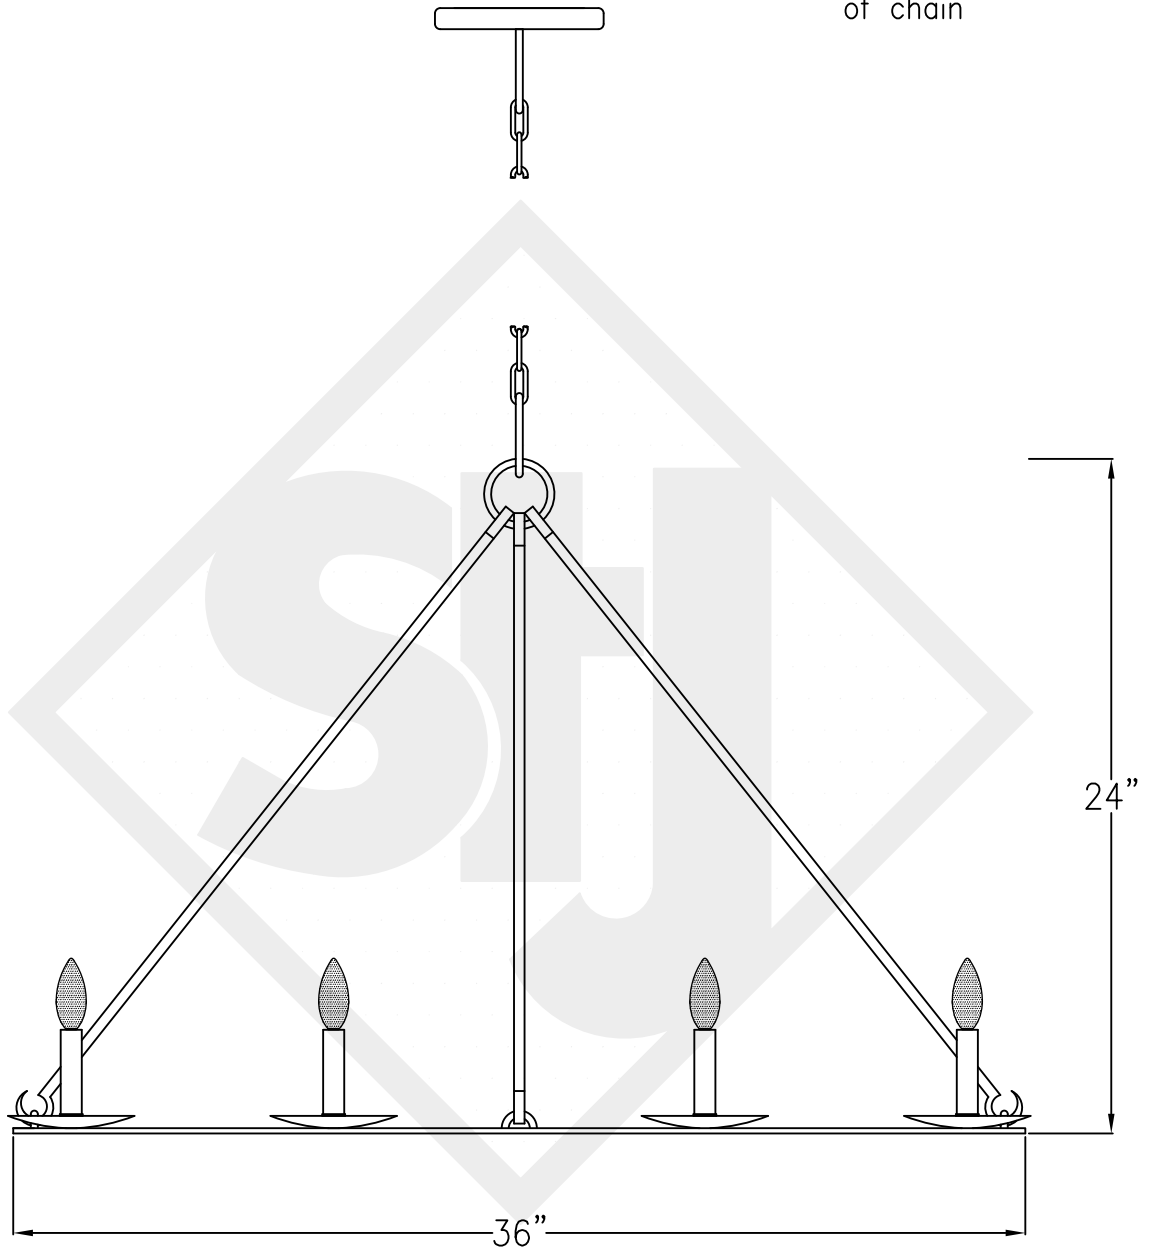

KING ARTHUR MEDIUM

8 Light – Steel Fixture
Comes standard w/ 6'
of chain

Front View

Lights are hand crafted
Dimensions may vary by 1/4"

King Arthur Medium	
 St. James LIGHTING	
SCALE: N.T.S.	DRAFT: B. Vial
FILE: KING	APP'D: J. Ragan
JOB: X	DATE: 7/17/17