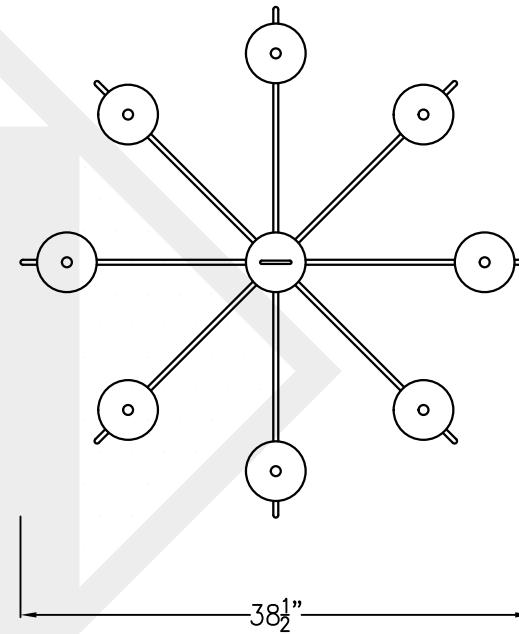

# LONG ISLAND GRANDE

8 Light

Comes standard w/  
6' of chain

Front View

Top View

Lights are hand crafted  
Dimensions may vary by 1/4"

Long Island Grande	
St. James LIGHTING	
SCALE: N.T.S.	DRAFT: B. Vial
FILE: LONG	APP'D: J. Ragan
JOB: X	DATE: 9/22/17