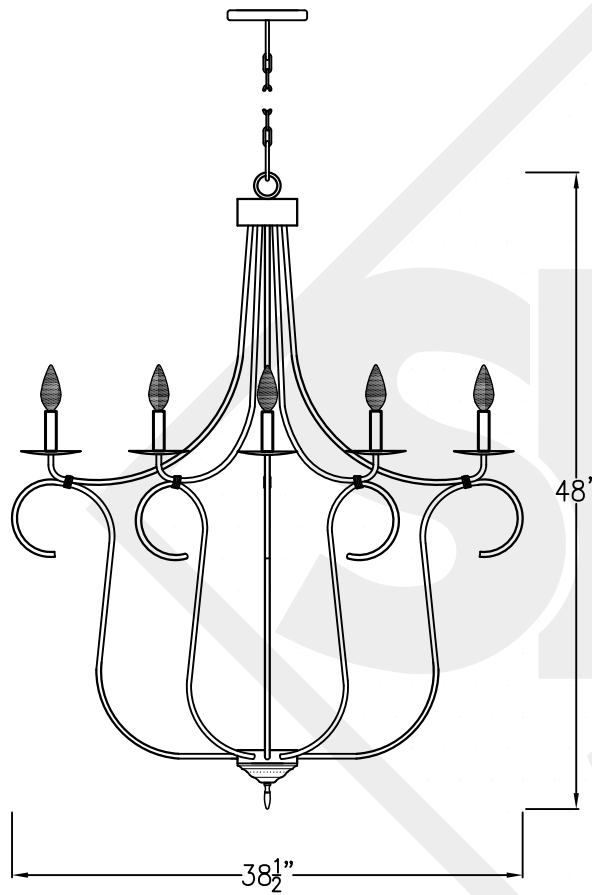

# LONG ISLAND GRANDE

8 Light

Comes standard w/  
6' of chain

Front View

Top View

Lights are hand crafted  
Dimensions may vary by 1/4"

Long Island Grande	
St. James LIGHTING	
SCALE: N.T.S.	DRAFT: B. Vial
FILE: LONG	APP'D: J. Ragan
JOB: X	DATE: 9/22/17