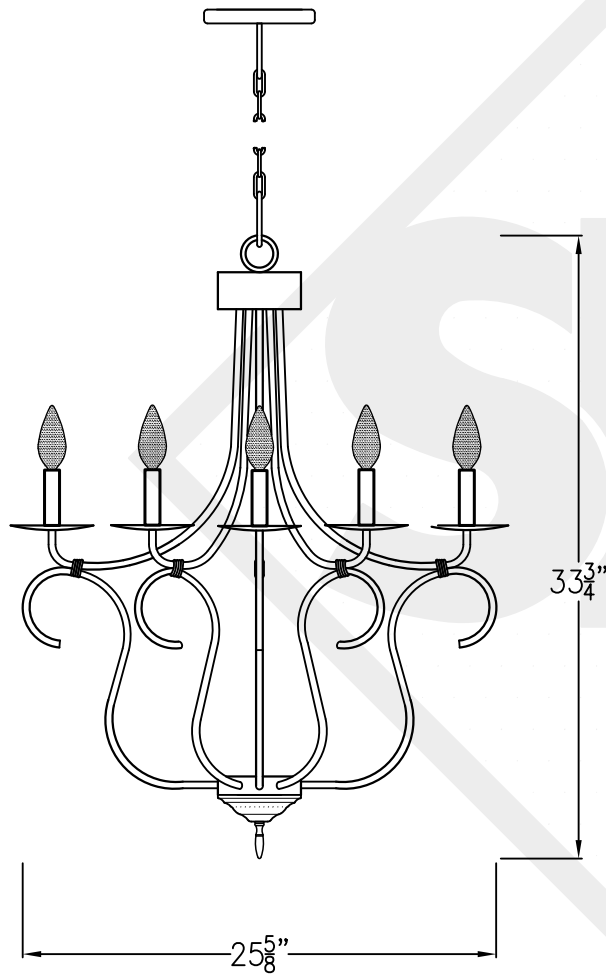

LONG ISLAND MEDIUM

8 Light

Comes standard w/
6' of chain

Front View

Front View

Lights are hand crafted
Dimensions may vary by 1/4"

Long Island Medium	
 St. James LIGHTING	
SCALE: N.T.S.	DRAFT: B. Vial
FILE: BASKET	APP'D: J. Ragan
JOB: X	DATE: 9/22/17