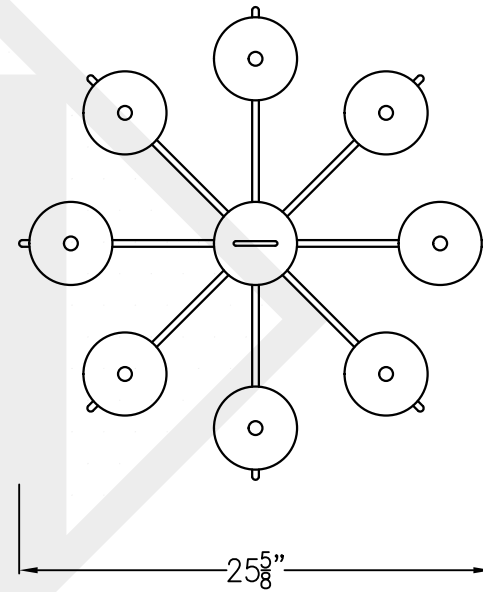

LONG ISLAND MEDIUM

8 Light

Comes standard w/
6' of chain

Front View

Front View

Lights are hand crafted
Dimensions may vary by 1/4"

Long Island Medium	
 St. James LIGHTING	
SCALE: N.T.S.	DRAFT: B. Vial
FILE: BASKET	APP'D: J. Ragan
JOB: X	DATE: 9/22/17