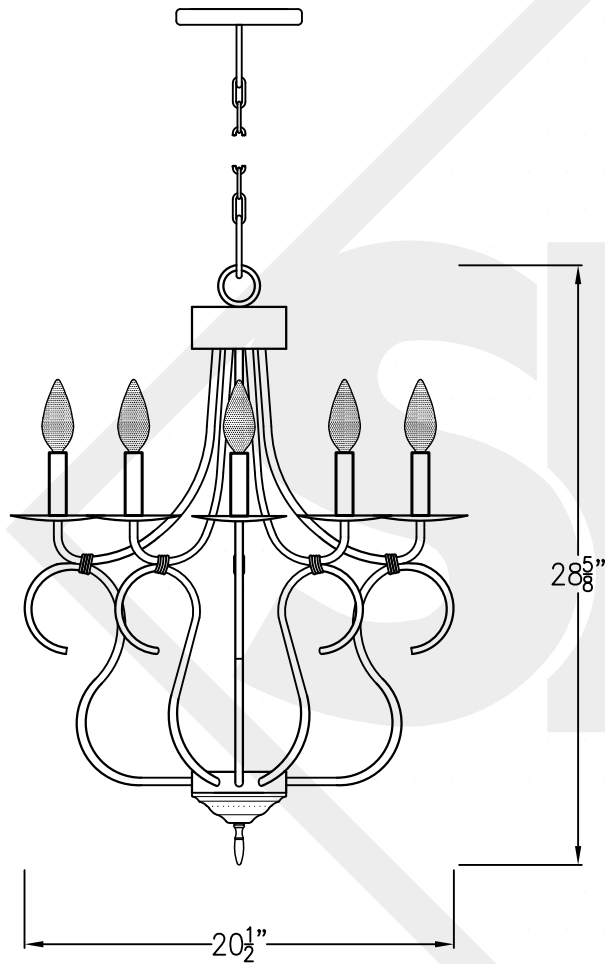

LONG ISLAND SMALL

8 Light

Comes standard w/
6' of chain

Front View

Top View

Lights are hand crafted
Dimensions may vary by 1/4"

Long Island Small	
 St. James LIGHTING	
SCALE: N.T.S.	DRAFT: B. Vial
FILE: BASKET	APP'D: J. Ragan
JOB: X	DATE: 9/22/17