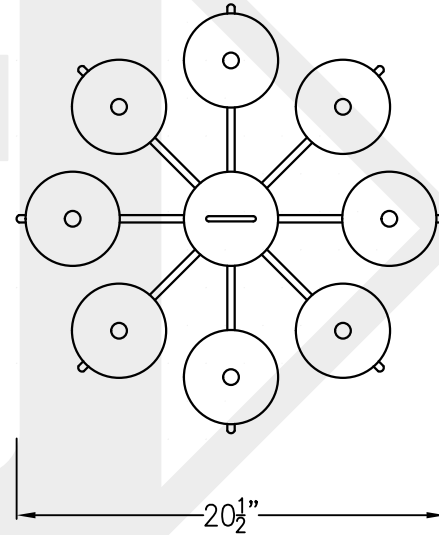

LONG ISLAND SMALL

8 Light

Comes standard w/
6' of chain

Front View

Top View

Lights are hand crafted
Dimensions may vary by 1/4"

Long Island Small	
 St. James LIGHTING	
SCALE: N.T.S.	DRAFT: B. Vial
FILE: BASKET	APP'D: J. Ragan
JOB: X	DATE: 9/22/17