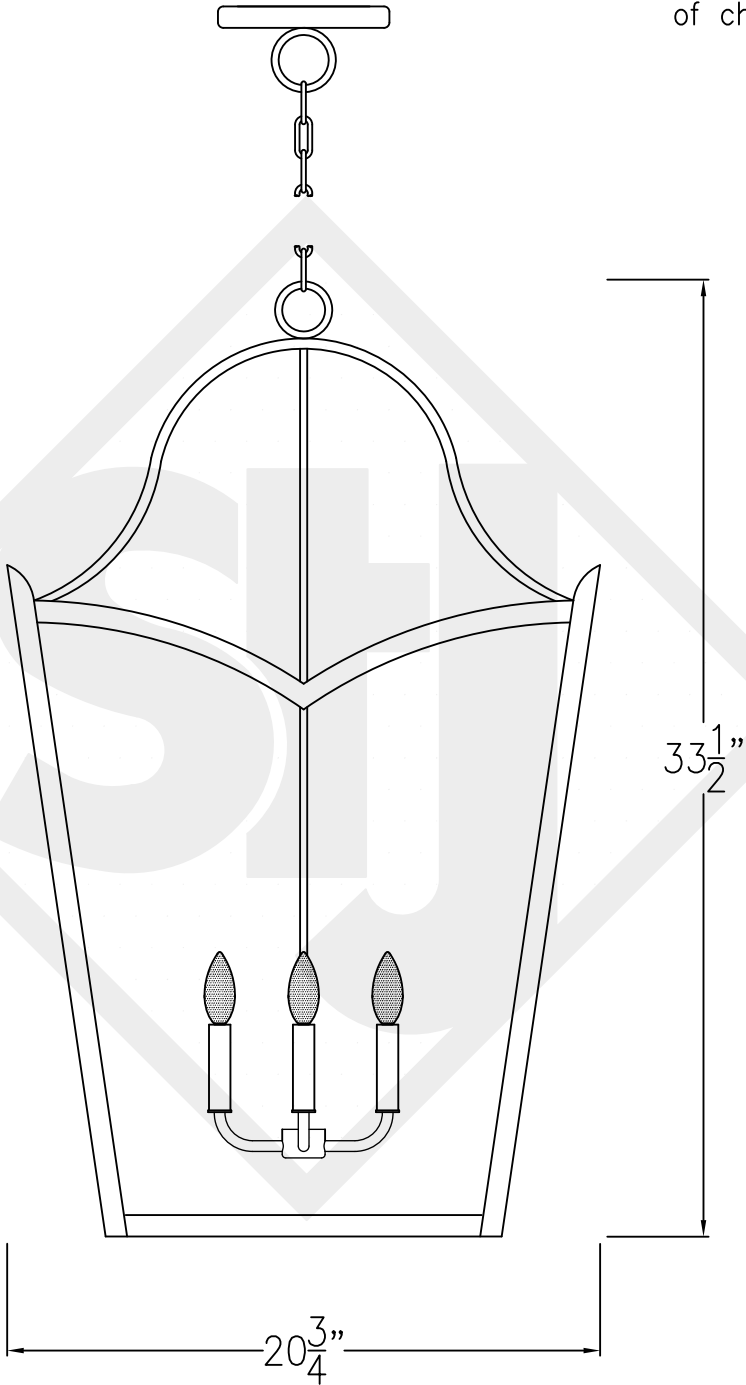

NEEDHAM GRANDE

Quad Candelabra
Comes standard w/ 6'
of chain

Front View

Lights are hand crafted
Dimensions may vary by 1/4"

Needham Grande	
 St. James LIGHTING	
SCALE: N.T.S.	DRAFT: B. Vial
FILE: NEED	APP'D: J. Ragan
JOB: X	DATE: 9/22/17