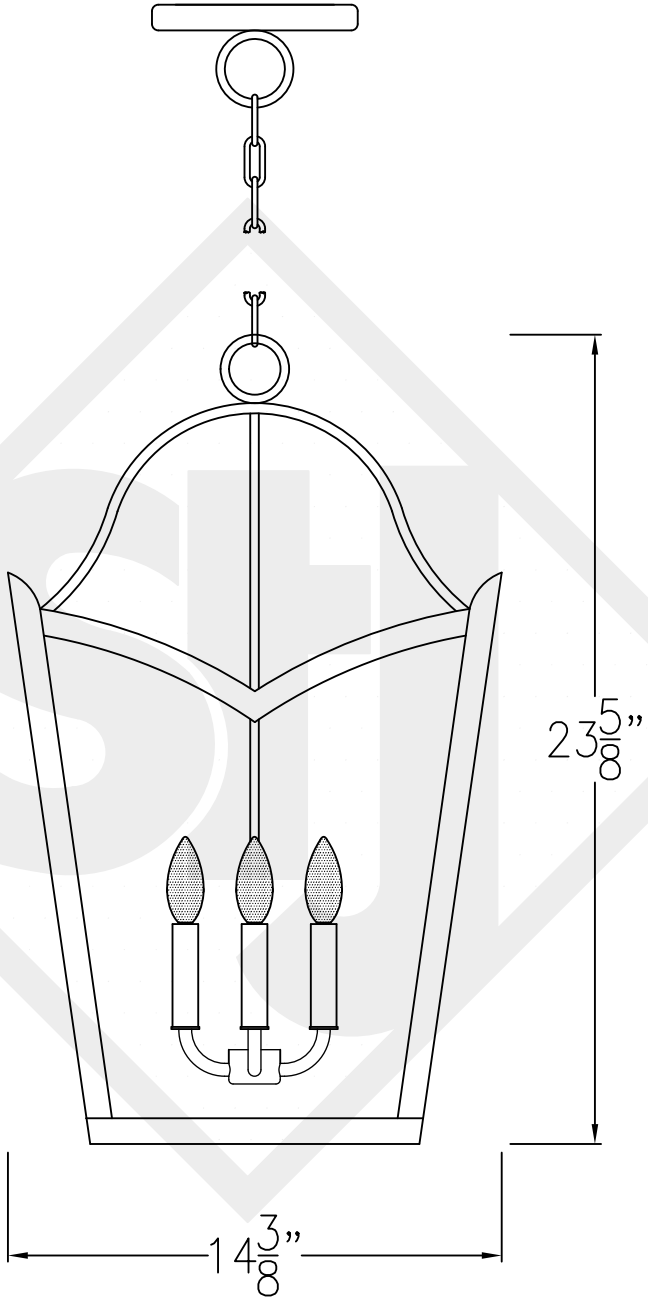

**NEEDHAM
MEDIUM**

Triple Candelabra
Comes standard w/ 6'
of chain

Front View

Lights are hand crafted
Dimensions may vary by 1/4"

Needham Medium	
 St. James LIGHTING	
SCALE: N.T.S.	DRAFT: B. Vial
FILE: NEED	APP'D: J. Ragan
JOB: X	DATE: 9/22/17