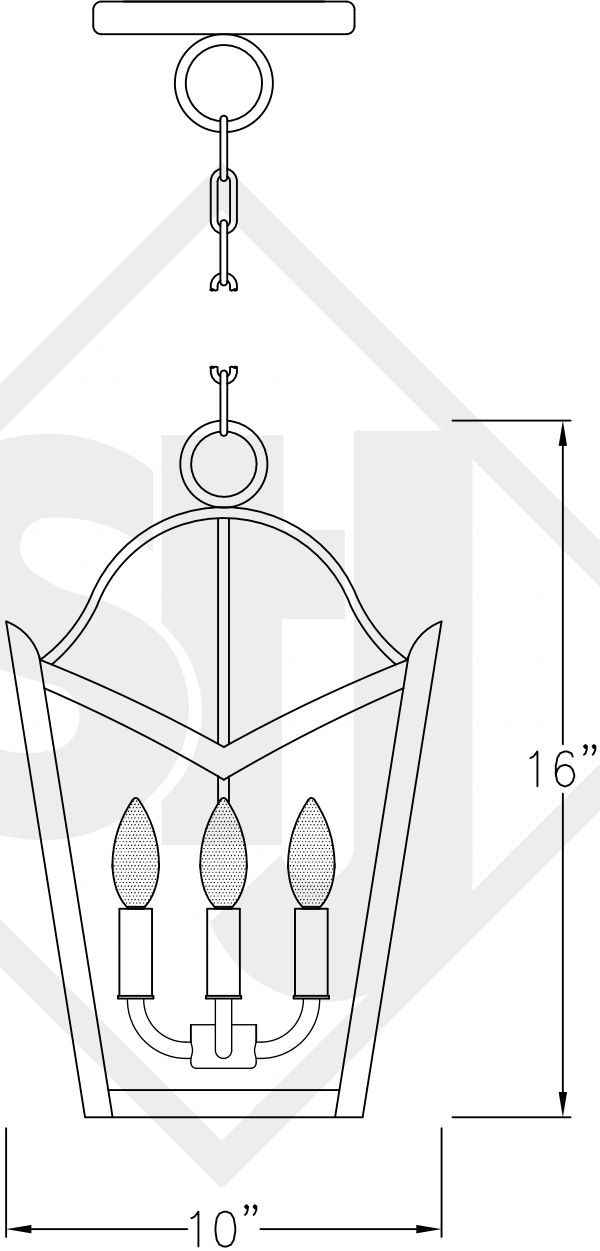

**NEEDHAM
MINI**

Triple Candelabra
Comes standard w/ 6'
of chain

Front View

Lights are hand crafted
Dimensions may vary by 1/4"

Needham Mini	
 St. James LIGHTING	
SCALE: N.T.S.	DRAFT: B. Vial
FILE: NEED	APP'D: J. Ragan
JOB: X	DATE: 9/22/17