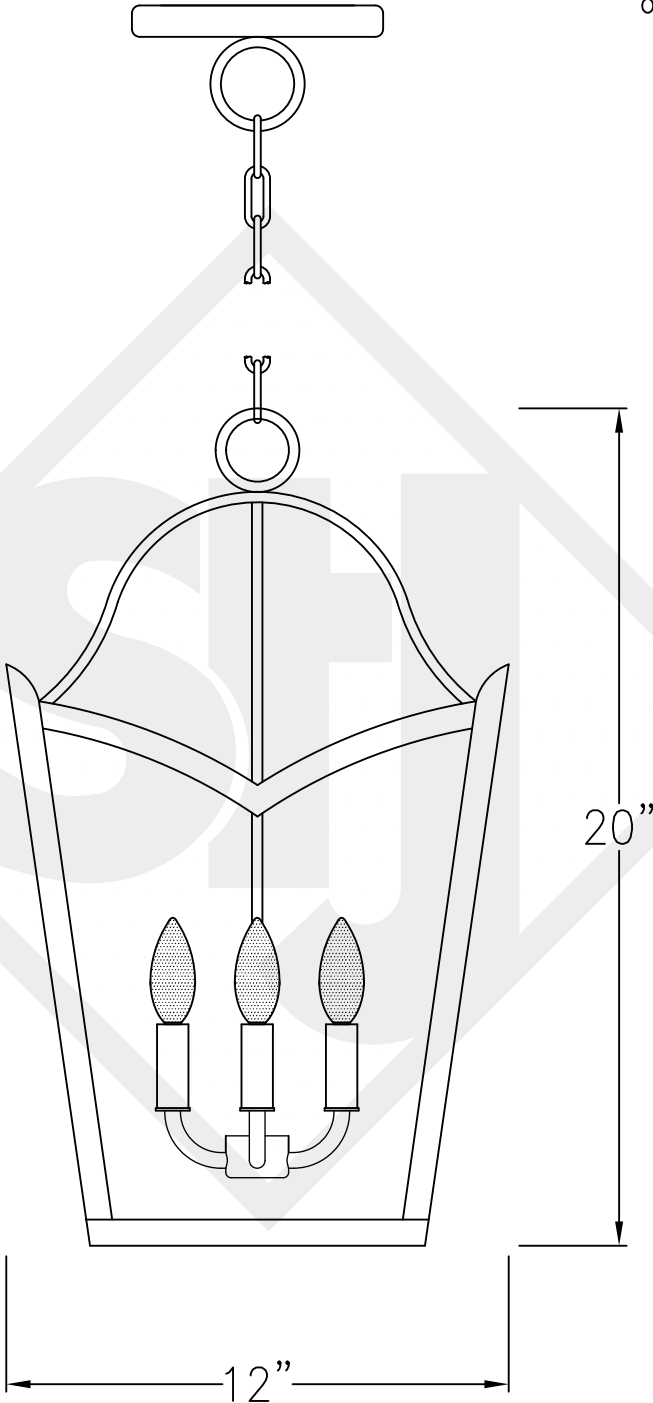

**NEEDHAM  
SMALL**

Triple Candelabra  
Comes standard w/ 6'  
of chain

**Front View**

Lights are hand crafted  
Dimensions may vary by 1/4"

Needham Small	
 St. James LIGHTING	
SCALE: N.T.S.	DRAFT: B. Vial
FILE: NEED	APP'D: J. Ragan
JOB: X	DATE: 9/22/17