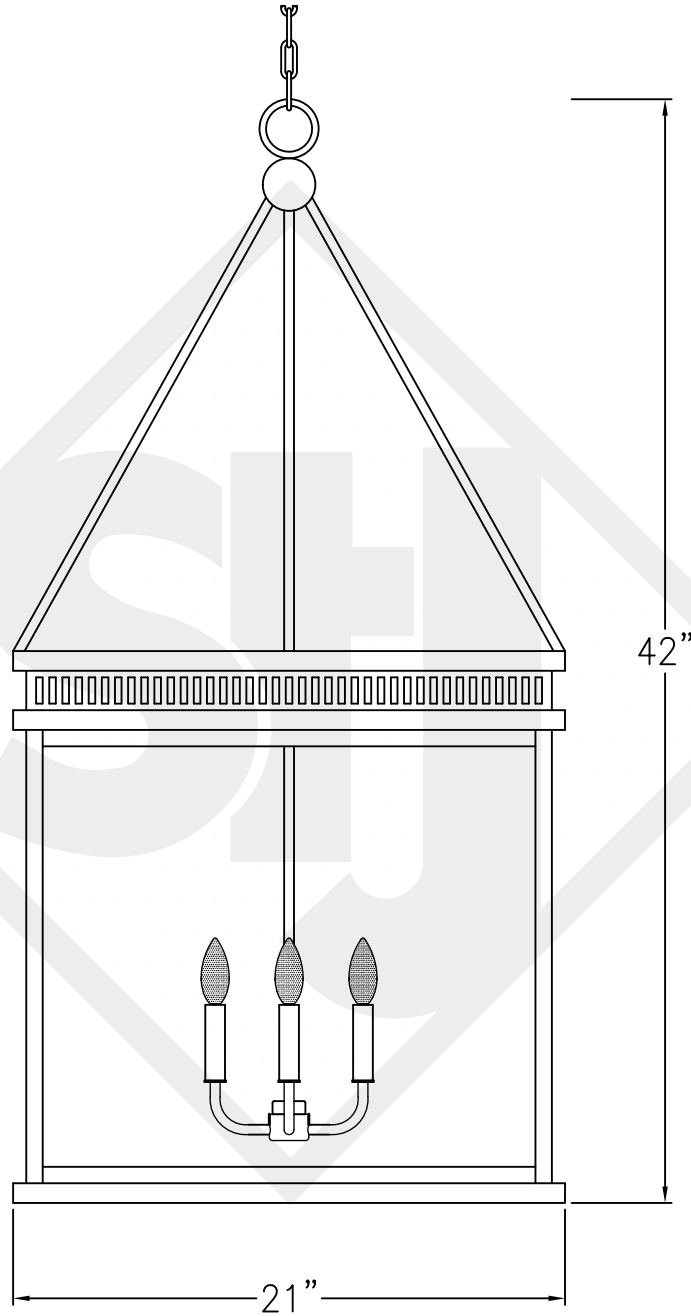

OLD SALT RUN GRANDE

Quad Candelabra
Comes standard w/ 6'
of chain

Front View

Lights are hand crafted
Dimensions may vary by 1/4"

Old Salt Run Grande	
St. James LIGHTING	
SCALE: N.T.S.	DRAFT: B. Vial
FILE: OSR	APP'D: J. Ragan
JOB: X	DATE: 9/22/17